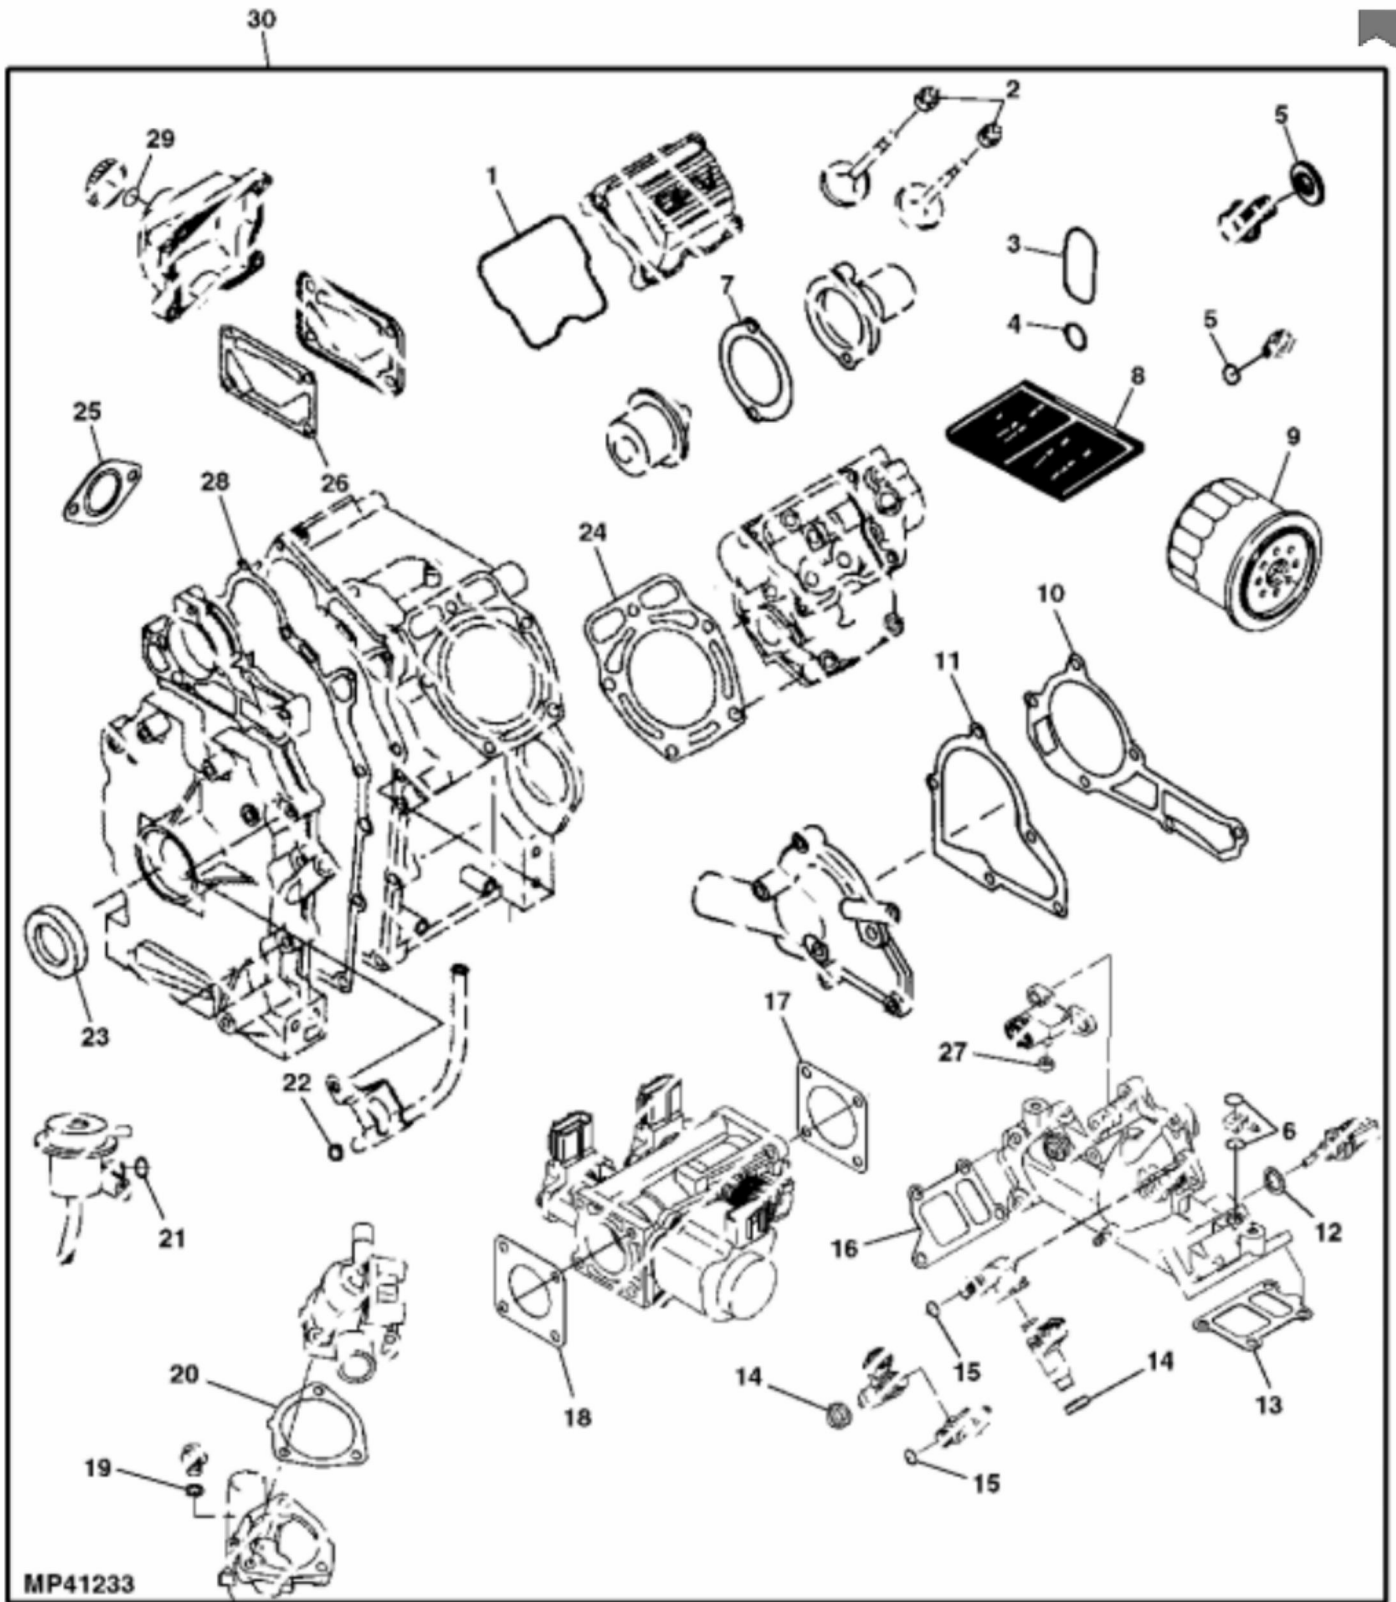

KEY	PART NO.	PART NAME	QTY	REMARKS
1	MIU11646	GASKET	2	Valve Cover
2	M76090	SEAL	4	Valve
3	M76103	O-RING	1	
4	M76104	O-RING	1	
5	M76158	GASKET	2	Drain Plug
6	MIU11391	GASKET	2	
7	M113682	GASKET	1	Thermostat Cover
8	M96765	SCREEN	1	
9	AM107423	OIL FILTER	1	
10	M139018	GASKET	1	Water Pump Case
11	M139017	GASKET	1	Water Pump Cover
12	M117798	GROMMET	1	
13	M113685	GASKET	1	
14	M147791	SEAL	2	
15	M94391	O-RING	2	
16	M113684	GASKET	1	
17	MIU11389	GASKET	1	SUB FOR APPL MIU14086
18	MIU11388	GASKET	1	
19	MIU14495	GASKET	2	SUB FOR M76150
20	M147335	GASKET	1	
21	TH102542	GASKET	1	
22	M117034	O-RING	1	
23	M76154	SEAL	1	
24	M97309	ENGINE CYLINDER HEAD GASKET	2	
25	M139817	GASKET	2	
26	M114464	GASKET	1	
27	MIU11426	SEAL	2	
28	M139016	GASKET	1	
29	M147334	O-RING	1	
30	M1A11442	GASKET KIT	1