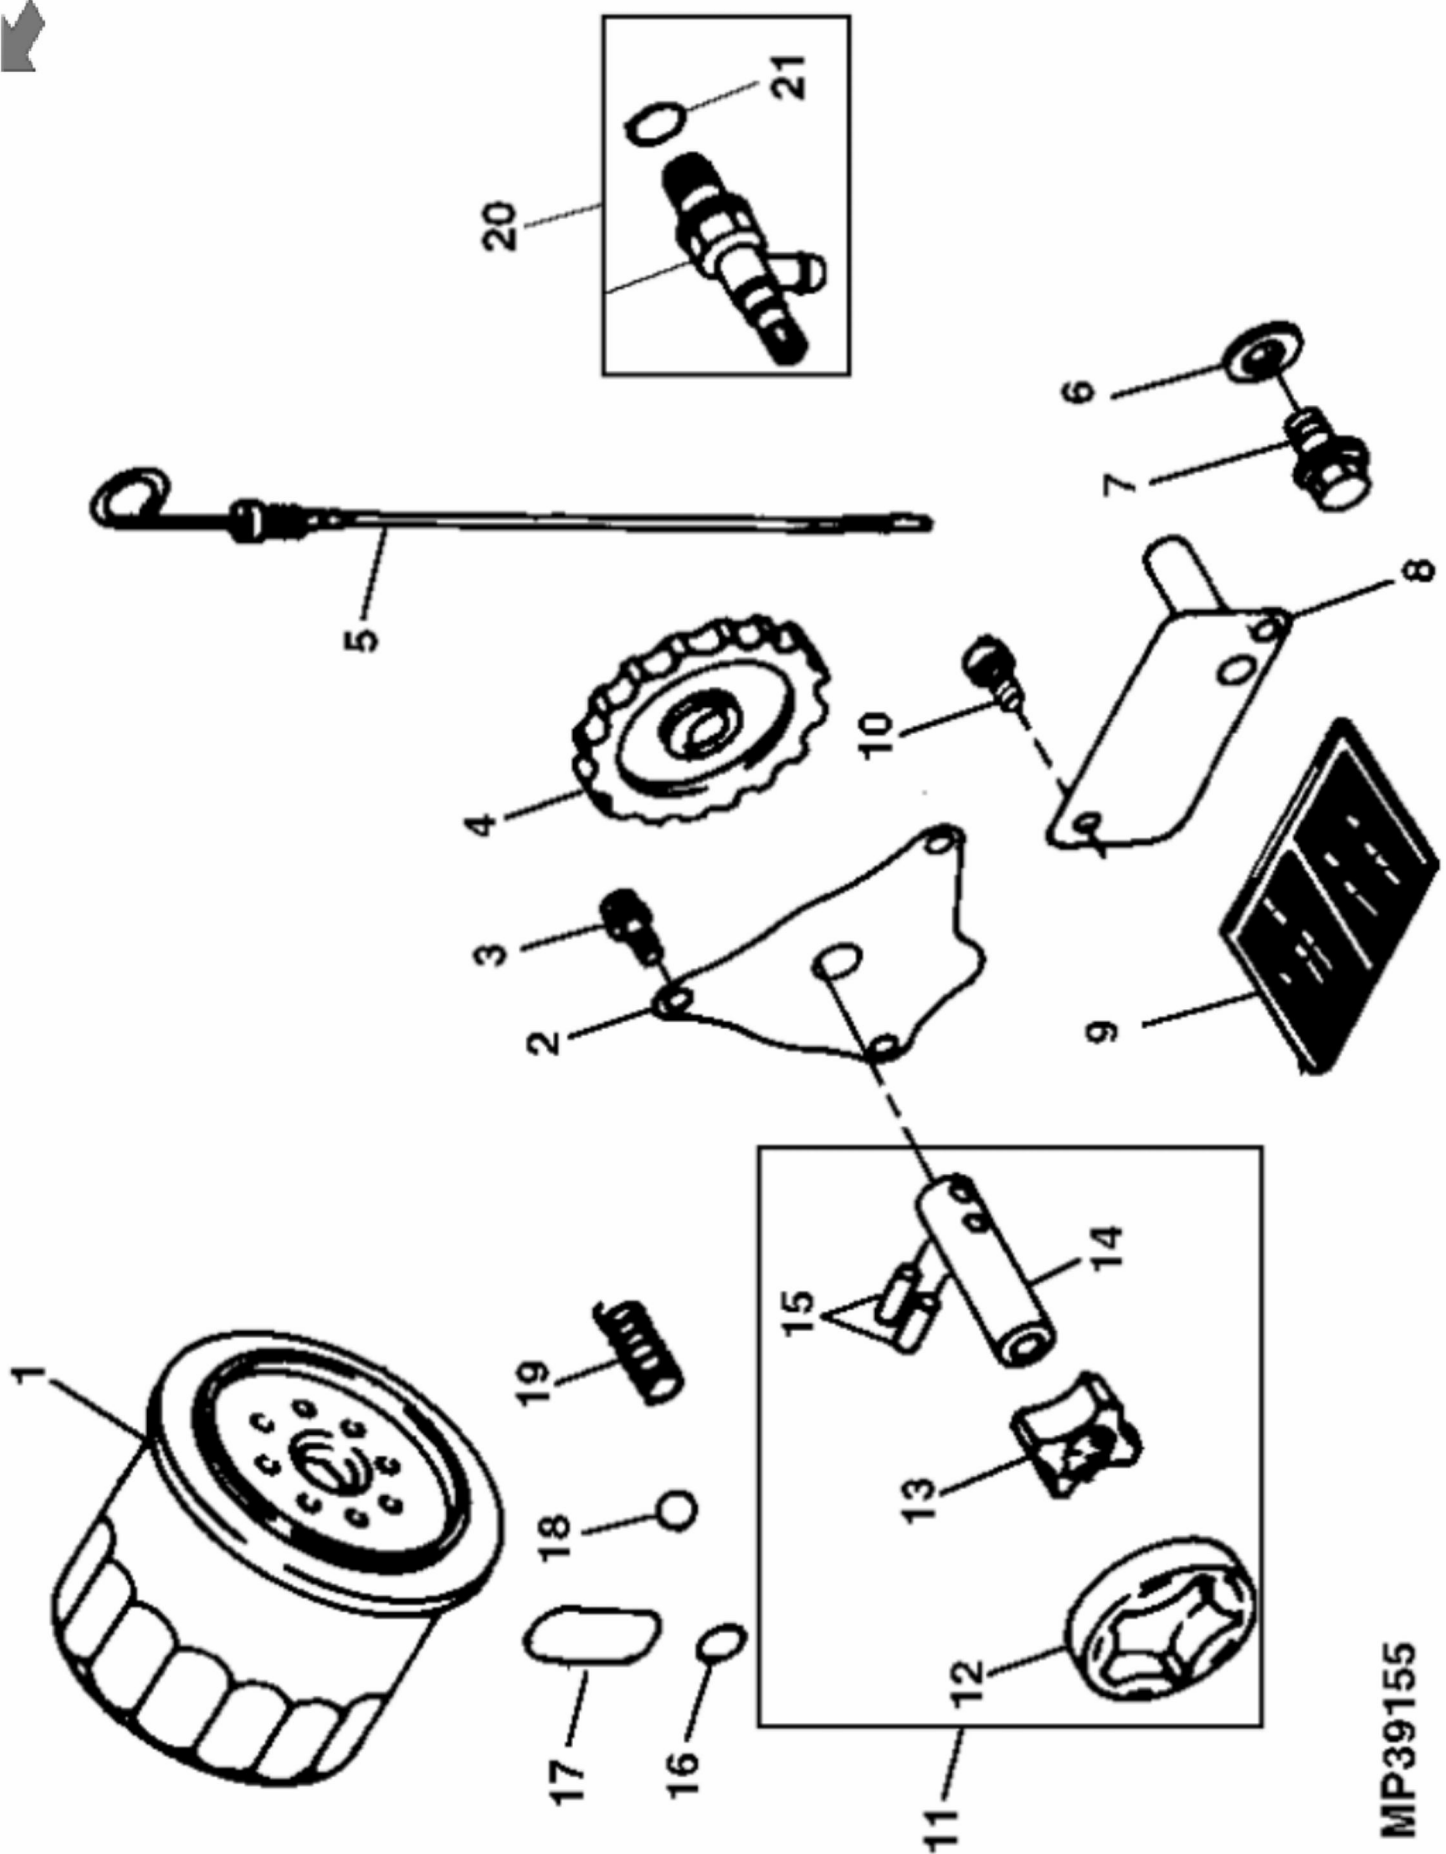

KEY	PART NO.	PART NAME	QTY	REMARKS
29	M117034	O-RING	1	
30	MIU11383	BOLT	6	
31	MIU11385	BOLT	2	
32	19M7785	SCREW	1	M10 X 25
33	19M7867	SCREW	1	M8 X 25
34	M155366	ROD	1	Strut
35	M127431	ADAPTER FITTING	1	MARKED FD620D-MS26
35	MIU13767	ADAPTER FITTING	1	MARKED FD620D-NS26R
36	MIU14351	COVER	1	MARKED FD620D-MS26; SUB FOR MIU11382
36	MIU14351	COVER	1	MARKED FD620D-NS26R
37	M139016	GASKET	1	
38	19M7866	SCREW	2	M8 X 20
39	M79373	TRAY	1	
40	M114466	BUSHING	2	
41	M147334	O-RING	1	(Not Illustrated)
42	MIA12009	GASOLINE ENGINE	1	(Not Illustrated) MARKED FD620D-ES26; ORDER MIA12058; SUB FOR MIA11922 OR MIA11091
42	MIA12058	GASOLINE ENGINE	1	(Not Illustrated) MARKED FD620D-FS26; ORDER MIA12671
42	MIA12671	GASOLINE ENGINE	1	(Not Illustrated) MARKED D620D-MS26; ORDER MIA12836
42	MIA12836	GASOLINE ENGINE	1	(Not Illustrated) MARKED FD620D-NS26R
42	MIA12905	GASOLINE ENGINE	1	(Not Illustrated) MARKED FD620D-PS26
43	AM148782	BREATHER KIT	1	(Not Illustrated) Service Only

PU09510

KEY	PART NO.	PART NAME	QTY	REMARKS
1	M1A12899	CRANKSHAFT	1	SUB FOR AM13373
2	M76121	SPUR GEAR	1	USE WITH AM133733
2	M1U14323	SPUR GEAR	1	ORDER M1A12899
3	M76122	DOWEL PIN	1	USE WITH AM133733
4	M1U11458	PISTON	2	SUB FOR M117035
4	M117036	PISTON	AR	0.50 MM (.020") OS, SUB FOR AM117847
5	M97319	PISTON RING KIT	2	
5	M97328	PISTON RING KIT	AR	0.50 MM (.020") OS
6	AM133731	CONNECTING ROD	2	ORDER M1A12487
6	M1A12487	CONNECTING ROD	2	
6	AM133732	CONNECTING ROD	2	0.50 MM (.020") US, ORDER M1A12608
6	M1A12608	CONNECTING ROD	2	
7	M147310	BOLT	4	
8	M76120	SNAP RING	4	
9	M76119	PIN	2	

PU15844

KEY	PART NO.	PART NAME	QTY	REMARKS
1	M76088	PUSH ROD	4	
2	M76089	TAPPET	4	
3	M1A12872	CAMSHAFT	1	SUB FOR AM124510
4	M76093	CLIP	4	
5	M76087	SHAFT	2	
6	M76086	ROCKER ARM	4	
7	M76092	NIUT	4	
8	M76091	SCREW	4	
9	M118845	RETAINER	8	
10	M118842	RETAINER	4	
11	M135854	SPRING	4	
12	M76084	RETAINER	4	
13	M76090	SEAL	4	
14	M150465	INTAKE VALVE	2	
15	M118844	EXHAUST VALVE	2	