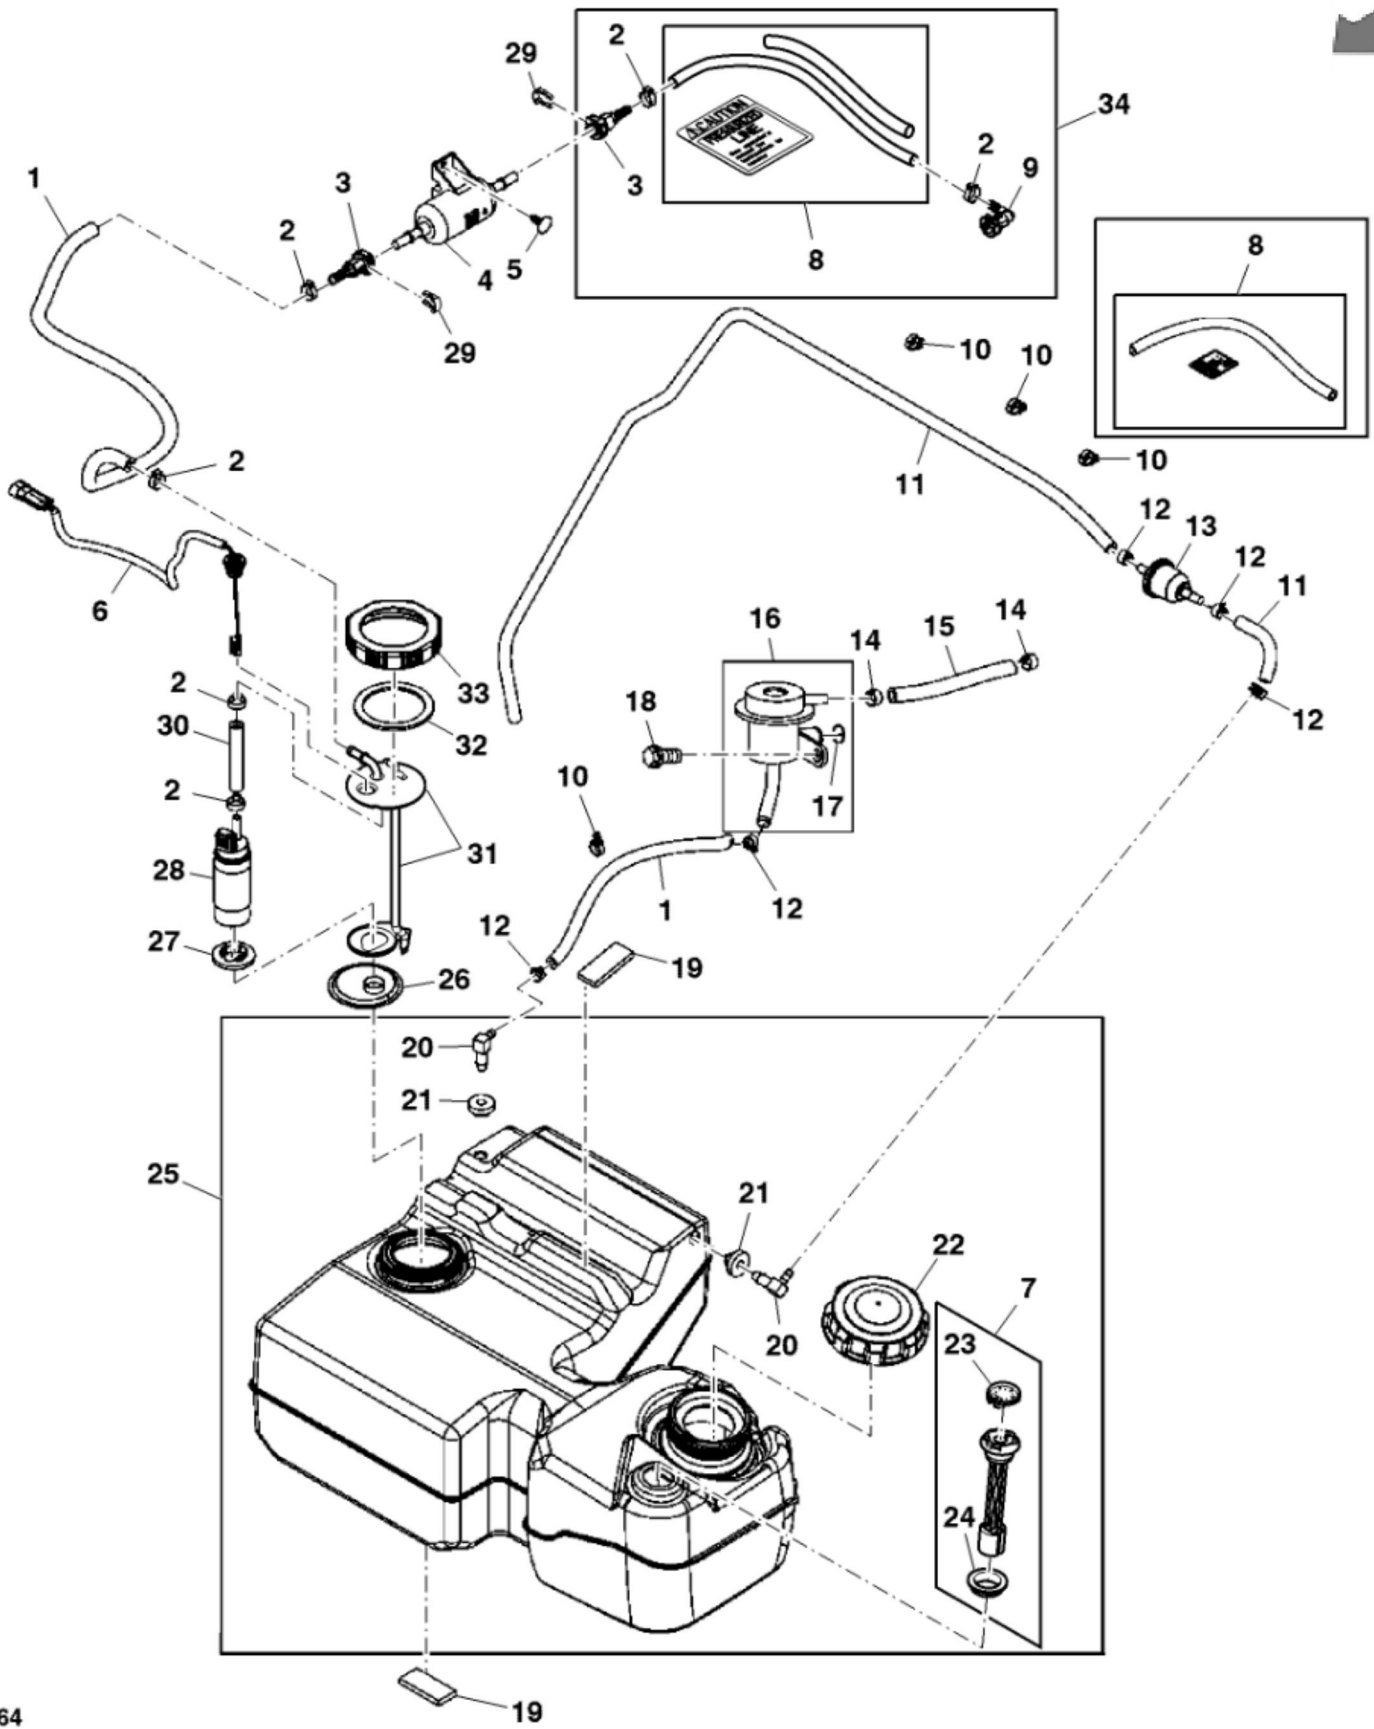

PU09510

KEY	PART NO.	PART NAME	QTY	REMARKS
1	M1A12899	CRANKSHAFT	1	SUB FOR AM13373
2	M76121	SPUR GEAR	1	USE WITH AM133733
2	M1U14323	SPUR GEAR	1	ORDER M1A12899
3	M76122	DOWEL PIN	1	USE WITH AM133733
4	M1U11458	PISTON	2	SUB FOR M117035
4	M117036	PISTON	AR	0.50 MM (.020") OS, SUB FOR AM117847
5	M97319	PISTON RING KIT	2	
5	M97328	PISTON RING KIT	AR	0.50 MM (.020") OS
6	AM133731	CONNECTING ROD	2	ORDER M1A12487
6	M1A12487	CONNECTING ROD	2	
6	AM133732	CONNECTING ROD	2	0.50 MM (.020") US, ORDER M1A12608
6	M1A12608	CONNECTING ROD	2	
7	M147310	BOLT	4	
8	M76120	SNAP RING	4	
9	M76119	PIN	2	

PU15844

KEY	PART NO.	PART NAME	QTY	REMARKS
1	M76088	PUSH ROD	4	
2	M76089	TAPPET	4	
3	M1A12872	CAMSHAFT	1	SUB FOR AM124510
4	M76093	CLIP	4	
5	M76087	SHAFT	2	
6	M76086	ROCKER ARM	4	
7	M76092	NIUT	4	
8	M76091	SCREW	4	
9	M118845	RETAINER	8	
10	M118842	RETAINER	4	
11	M135854	SPRING	4	
12	M76084	RETAINER	4	
13	M76090	SEAL	4	
14	M150465	INTAKE VALVE	2	
15	M118844	EXHAUST VALVE	2	

MP39155

KEY	PART NO.	PART NAME	QTY	REMARKS
1	AM107423	OIL FILTER	1	
2	M76101	COVER	1	
3	19M7774	SCREW	3	M6 X 12
4	M76098	GEAR	1	
5	M121999	DIPSTICK	1	
6	M76158	GASKET	2	
7	PT14207	DRAIN PLUG	1	
8	M97334	PLATE	1	
9	M96765	SCREEN	1	
10	21M7265	SCREW	2	M5 X 12
11	AM109371	ROTOR KIT	1	Rotor Pump
12	M76141	ROTOR	1	Outer
13	M76140	ROTOR	1	Inner
14	MIU10853	SHAFT	1	
15	M127265	DOWEL PIN	2	
16	M76104	O-RING	1	
17	M76103	O-RING	1	
18	M76105	BALL	1	MARKED FD620D-MS26
18	M138428	BALL	1	MARKED FD620D-NS26R
19	M76102	SPRING	1	
20	AM115362	DRAIN VALVE	1	
21	51M7042	O-RING	1	13.300 X 2.200 mm

KEY	PART NO.	PART NAME	QTY	REMARKS
1	AM141151	PEDAL	1	
2	M143493	BUSHING	2	
3	24M7096	WASHER	1	10.500 X 18 X 1.600 mm
4	M147618	RETAINER	1	SUB FOR M77312
5	AM141789	CABLE	1	
6	R44302	TIE BAND	1	
7	R72655	SNAP RING	2	
8	M75239	EXTENSION SPRING	1	
9	03M7258	BOLT	1	M8 X 70
10	14M7298	FLANGE NUT	1	M8
11	VG12244	NUT	1	