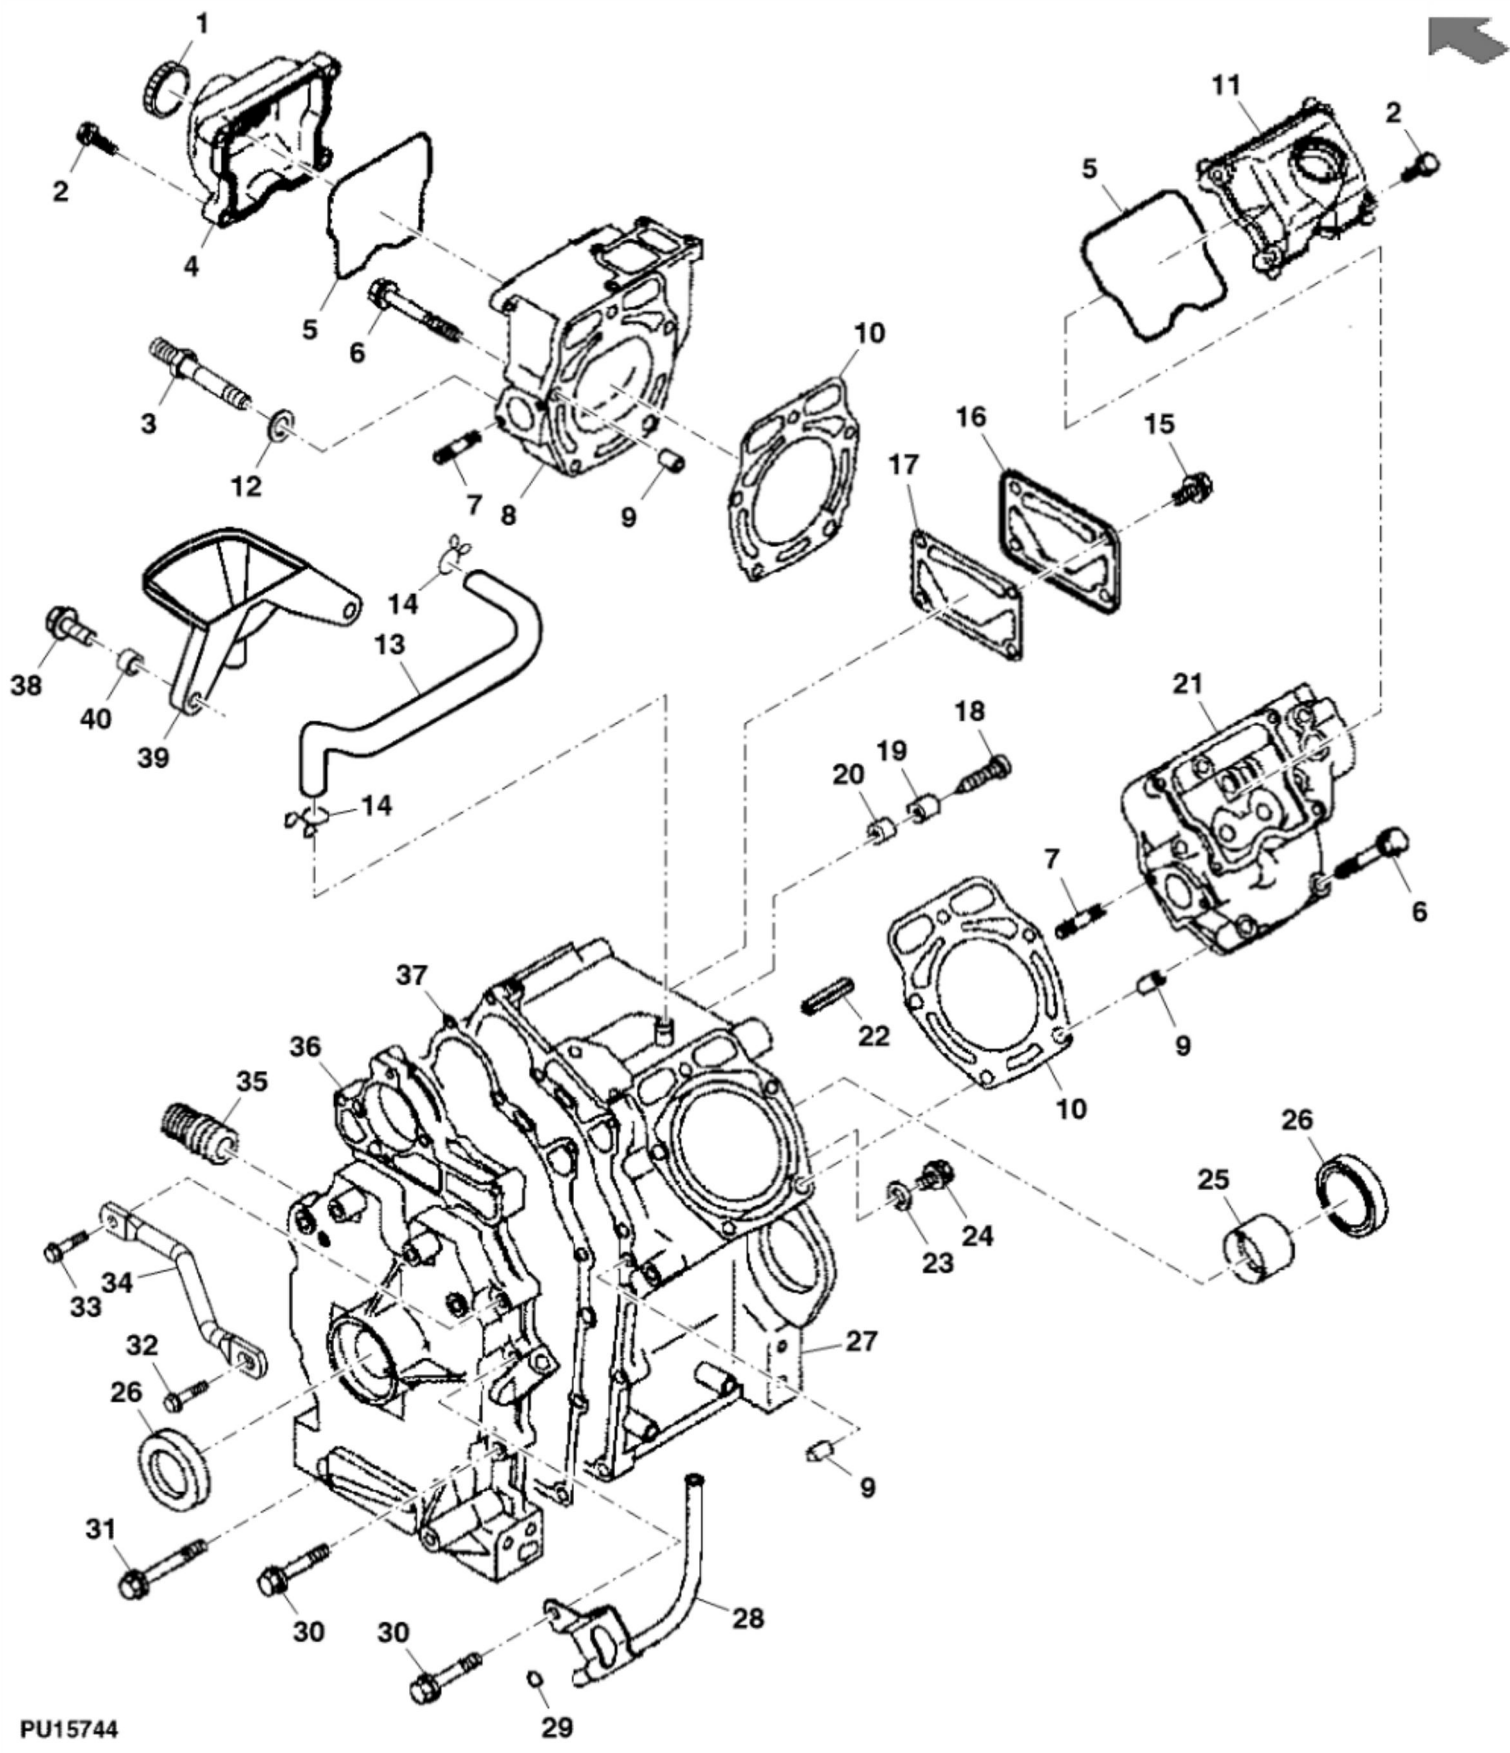

MP43241

KEY	PART NO.	PART NAME	QTY	REMARKS
1	19M7785	SCREW	4	M10 X 25
2	14M7465	LOCK NUT	4	M10
3	M160513	PLATE	1	
4	19M7866	SCREW	4	M8 X 20

PU15744

KEY	PART NO.	PART NAME	QTY	REMARKS
1	M147324	FILLER CAP	1	
2	19M7863	SCREW	8	M6 X 25
3	M147256	BOLT	2	
4	MIU11645	VALVE COVER	1	
5	MIU11646	GASKET	2	
5	MIU11358	GASKET	2	
6	MIU11988	BOLT	8	
7	M131853	STUD	4	
8	M142268	CYLINDER HEAD	1	MARKED FD620D-MS26
8	MIU14320	CYLINDER HEAD	1	MARKED FD620D-NS26R
9	M70227	PIN	6	
10	M97309	ENGINE CYLINDER HEAD GASKET	2	
11	MIU11644	VALVE COVER	1	
12	24M7095	WASHER	2	8.400 X 15 X 1.600 mm
13	MIU11384	HOSE	1	
14	M77734	CLAMP	2	
15	19M7865	SCREW	8	M8 X 16
16	M97314	COVER	1	Breather
17	M114464	GASKET	1	Breather
18	M95848	SCREW	1	
19	M135063	PLATE	1	
20	M76125	VALVE	1	
21	MIU11428	CYLINDER HEAD	1	ORDER MIU14350
21	MIU14350	CYLINDER HEAD	1	
22	M138625	PIN	1	
23	MIU14495	GASKET	2	SUB FOR M76150
24	19M7864	SCREW	2	M8 X 12
25	MIU12135	BEARING	1	
26	M76154	SEAL	2	
27	M1A10977	CRANKCASE	1	MARKED FD620D-MS26; ORDER M1A12910; INCLUDES M127431, M138625, MIU12135, (2) M76150, (2) 19M7864 AND (6) M70227
27	M1A12910	CRANKCASE	1	MARKED FD620D-NS26R; INCLUDES M138625, MIU13767 AND M70227
28	MIU11381	PIPE	1	Dipstick

PU09510

KEY	PART NO.	PART NAME	QTY	REMARKS
1	M1A12899	CRANKSHAFT	1	SUB FOR AM13373
2	M76121	SPUR GEAR	1	USE WITH AM133733
2	M1U14323	SPUR GEAR	1	ORDER M1A12899
3	M76122	DOWEL PIN	1	USE WITH AM133733
4	M1U11458	PISTON	2	SUB FOR M117035
4	M117036	PISTON	AR	0.50 MM (.020") OS, SUB FOR AM117847
5	M97319	PISTON RING KIT	2	
5	M97328	PISTON RING KIT	AR	0.50 MM (.020") OS
6	AM133731	CONNECTING ROD	2	ORDER M1A12487
6	M1A12487	CONNECTING ROD	2	
6	AM133732	CONNECTING ROD	2	0.50 MM (.020") US, ORDER M1A12608
6	M1A12608	CONNECTING ROD	2	
7	M147310	BOLT	4	
8	M76120	SNAP RING	4	
9	M76119	PIN	2	