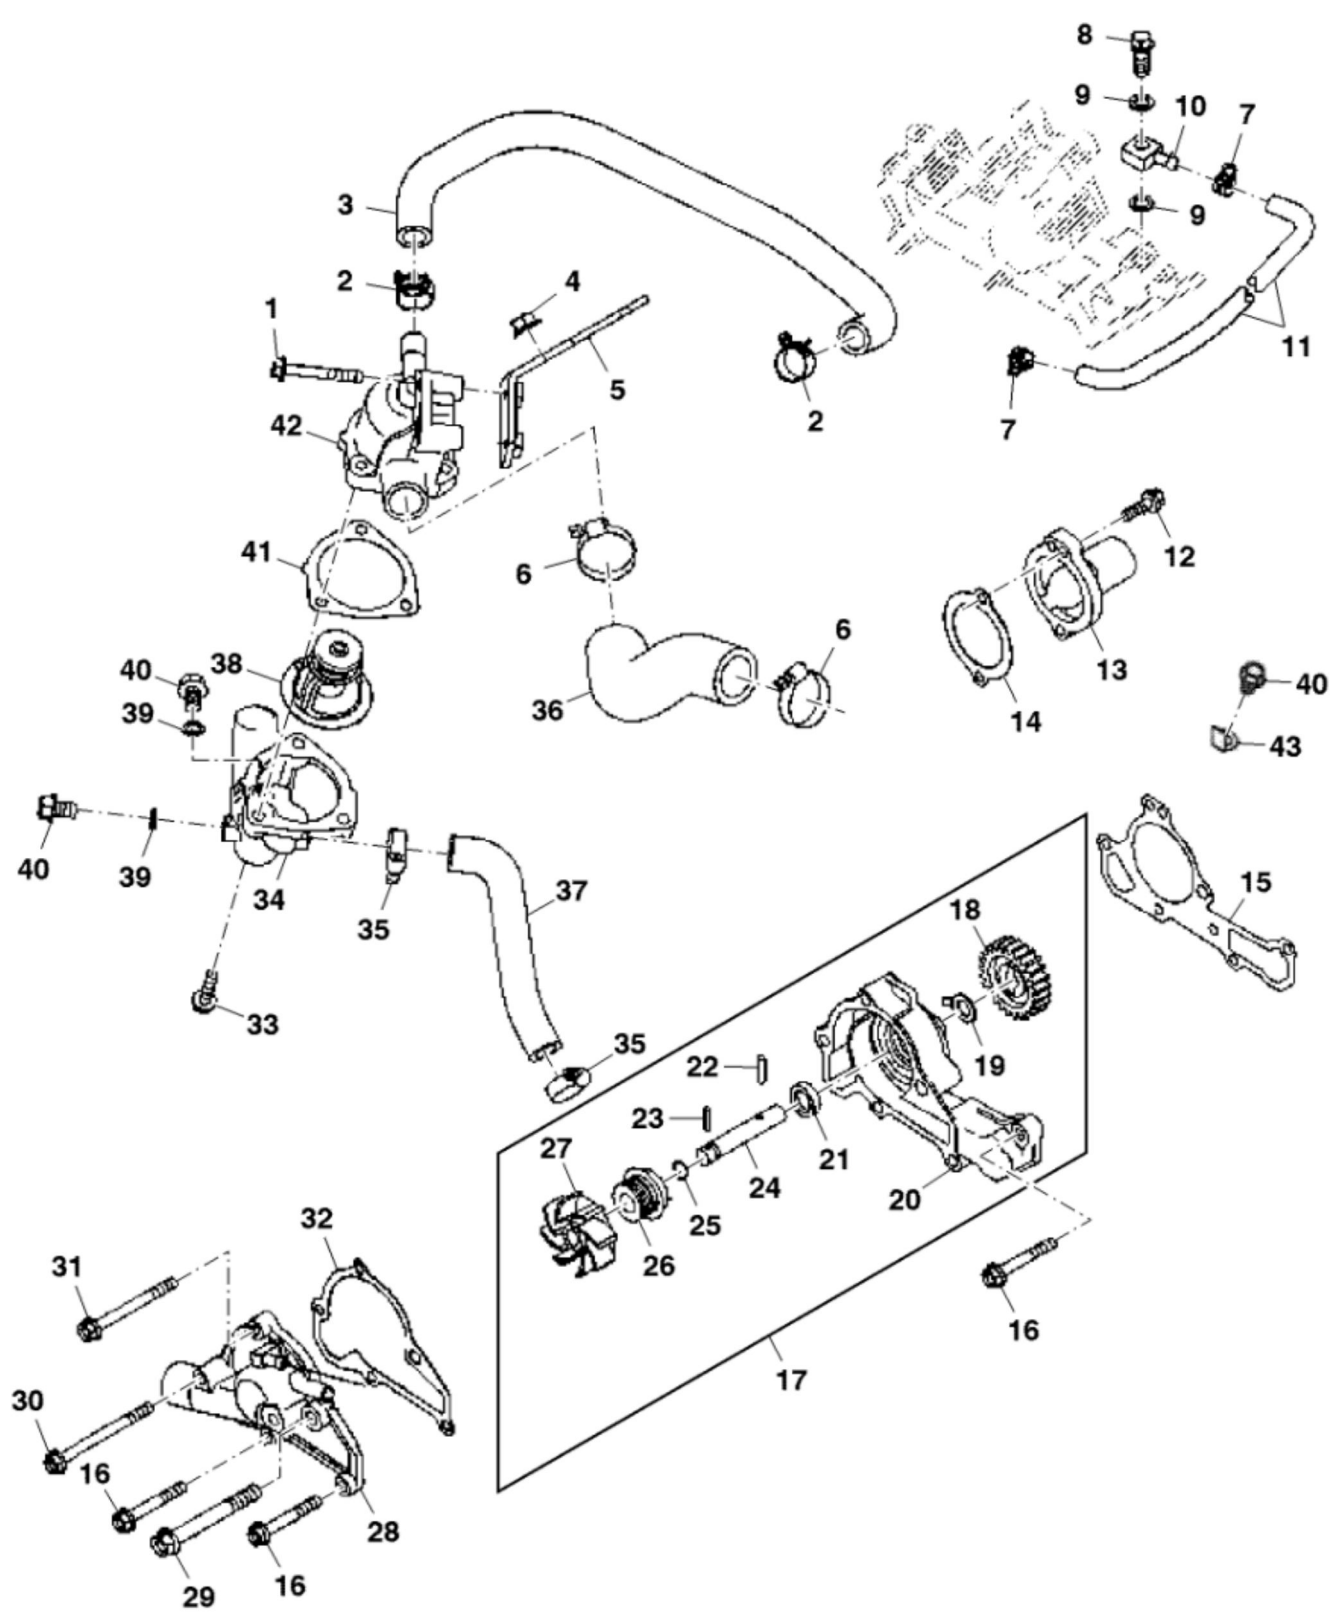

PU09510

KEY	PART NO.	PART NAME	QTY	REMARKS
1	M1A12899	CRANKSHAFT	1	SUB FOR AM13373
2	M76121	SPUR GEAR	1	USE WITH AM133733
2	M1U14323	SPUR GEAR	1	ORDER M1A12899
3	M76122	DOWEL PIN	1	USE WITH AM133733
4	M1U11458	PISTON	2	SUB FOR M117035
4	M117036	PISTON	AR	0.50 MM (.020") OS, SUB FOR AM117847
5	M97319	PISTON RING KIT	2	
5	M97328	PISTON RING KIT	AR	0.50 MM (.020") OS
6	AM133731	CONNECTING ROD	2	ORDER M1A12487
6	M1A12487	CONNECTING ROD	2	
6	AM133732	CONNECTING ROD	2	0.50 MM (.020") US, ORDER M1A12608
6	M1A12608	CONNECTING ROD	2	
7	M147310	BOLT	4	
8	M76120	SNAP RING	4	
9	M76119	PIN	2	

PU15844

KEY	PART NO.	PART NAME	QTY	REMARKS
1	M76088	PUSH ROD	4	
2	M76089	TAPPET	4	
3	M1A12872	CAMSHAFT	1	SUB FOR AM124510
4	M76093	CLIP	4	
5	M76087	SHAFT	2	
6	M76086	ROCKER ARM	4	
7	M76092	NIUT	4	
8	M76091	SCREW	4	
9	M118845	RETAINER	8	
10	M118842	RETAINER	4	
11	M135854	SPRING	4	
12	M76084	RETAINER	4	
13	M76090	SEAL	4	
14	M150465	INTAKE VALVE	2	
15	M118844	EXHAUST VALVE	2	

MP39155

KEY	PART NO.	PART NAME	QTY	REMARKS
1	AM107423	OIL FILTER	1	
2	M76101	COVER	1	
3	19M7774	SCREW	3	M6 X 12
4	M76098	GEAR	1	
5	M121999	DIPSTICK	1	
6	M76158	GASKET	2	
7	PT14207	DRAIN PLUG	1	
8	M97334	PLATE	1	
9	M96765	SCREEN	1	
10	21M7265	SCREW	2	M5 X 12
11	AM109371	ROTOR KIT	1	Rotor Pump
12	M76141	ROTOR	1	Outer
13	M76140	ROTOR	1	Inner
14	MIU10853	SHAFT	1	
15	M127265	DOWEL PIN	2	
16	M76104	O-RING	1	
17	M76103	O-RING	1	
18	M76105	BALL	1	MARKED FD620D-MS26
18	M138428	BALL	1	MARKED FD620D-NS26R
19	M76102	SPRING	1	
20	AM115362	DRAIN VALVE	1	
21	51M7042	O-RING	1	13.300 X 2.200 mm

KEY	PART NO.	PART NAME	QTY	REMARKS
1	AM141151	PEDAL	1	
2	M143493	BUSHING	2	
3	24M7096	WASHER	1	10.500 X 18 X 1.600 mm
4	M147618	RETAINER	1	SUB FOR M77312
5	AM141789	CABLE	1	
6	R44302	TIE BAND	1	
7	R72655	SNAP RING	2	
8	M75239	EXTENSION SPRING	1	
9	03M7258	BOLT	1	M8 X 70
10	14M7298	FLANGE NUT	1	M8
11	VG12244	NUT	1	