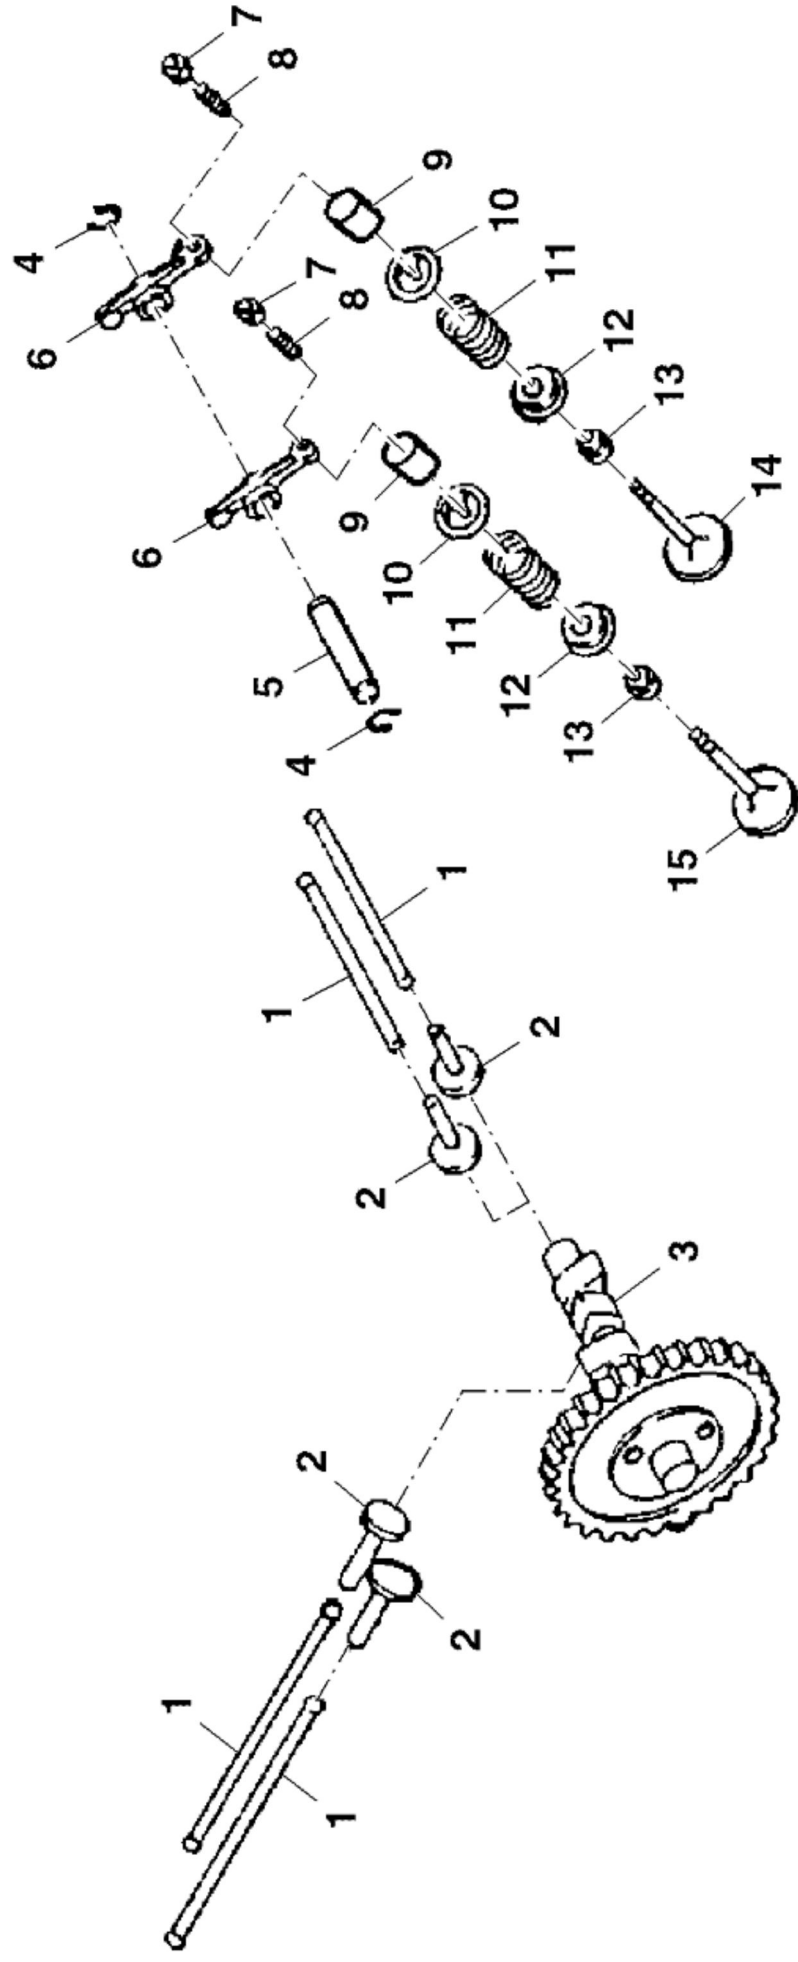

MP43241

KEY	PART NO.	PART NAME	QTY	REMARKS
1	19M7785	SCREW	4	M10 X 25
2	14M7465	LOCK NUT	4	M10
3	M160513	PLATE	1	
4	19M7866	SCREW	4	M8 X 20

PU15744

KEY	PART NO.	PART NAME	QTY	REMARKS
1	M147324	FILLER CAP	1	
2	19M7863	SCREW	8	M6 X 25
3	M147256	BOLT	2	
4	MIU11645	VALVE COVER	1	
5	MIU11646	GASKET	2	
5	MIU11358	GASKET	2	
6	MIU11988	BOLT	8	
7	M131853	STUD	4	
8	M142268	CYLINDER HEAD	1	MARKED FD620D-MS26
8	MIU14320	CYLINDER HEAD	1	MARKED FD620D-NS26R
9	M70227	PIN	6	
10	M97309	ENGINE CYLINDER HEAD GASKET	2	
11	MIU11644	VALVE COVER	1	
12	24M7095	WASHER	2	8.400 X 15 X 1.600 mm
13	MIU11384	HOSE	1	
14	M77734	CLAMP	2	
15	19M7865	SCREW	8	M8 X 16
16	M97314	COVER	1	Breather
17	M114464	GASKET	1	Breather
18	M95848	SCREW	1	
19	M135063	PLATE	1	
20	M76125	VALVE	1	
21	MIU11428	CYLINDER HEAD	1	ORDER MIU14350
21	MIU14350	CYLINDER HEAD	1	
22	M138625	PIN	1	
23	MIU14495	GASKET	2	SUB FOR M76150
24	19M7864	SCREW	2	M8 X 12
25	MIU12135	BEARING	1	
26	M76154	SEAL	2	
27	M1A10977	CRANKCASE	1	MARKED FD620D-MS26; ORDER M1A12910; INCLUDES M127431, M138625, MIU12135, (2) M76150, (2) 19M7864 AND (6) M70227
27	M1A12910	CRANKCASE	1	MARKED FD620D-NS26R; INCLUDES M138625, MIU13767 AND M70227
28	MIU11381	PIPE	1	Dipstick

PU09510

KEY	PART NO.	PART NAME	QTY	REMARKS
1	M1A12899	CRANKSHAFT	1	SUB FOR AM13373
2	M76121	SPUR GEAR	1	USE WITH AM133733
2	M1U14323	SPUR GEAR	1	ORDER M1A12899
3	M76122	DOWEL PIN	1	USE WITH AM133733
4	M1U11458	PISTON	2	SUB FOR M117035
4	M117036	PISTON	AR	0.50 MM (.020") OS, SUB FOR AM117847
5	M97319	PISTON RING KIT	2	
5	M97328	PISTON RING KIT	AR	0.50 MM (.020") OS
6	AM133731	CONNECTING ROD	2	ORDER M1A12487
6	M1A12487	CONNECTING ROD	2	
6	AM133732	CONNECTING ROD	2	0.50 MM (.020") US, ORDER M1A12608
6	M1A12608	CONNECTING ROD	2	
7	M147310	BOLT	4	
8	M76120	SNAP RING	4	
9	M76119	PIN	2	