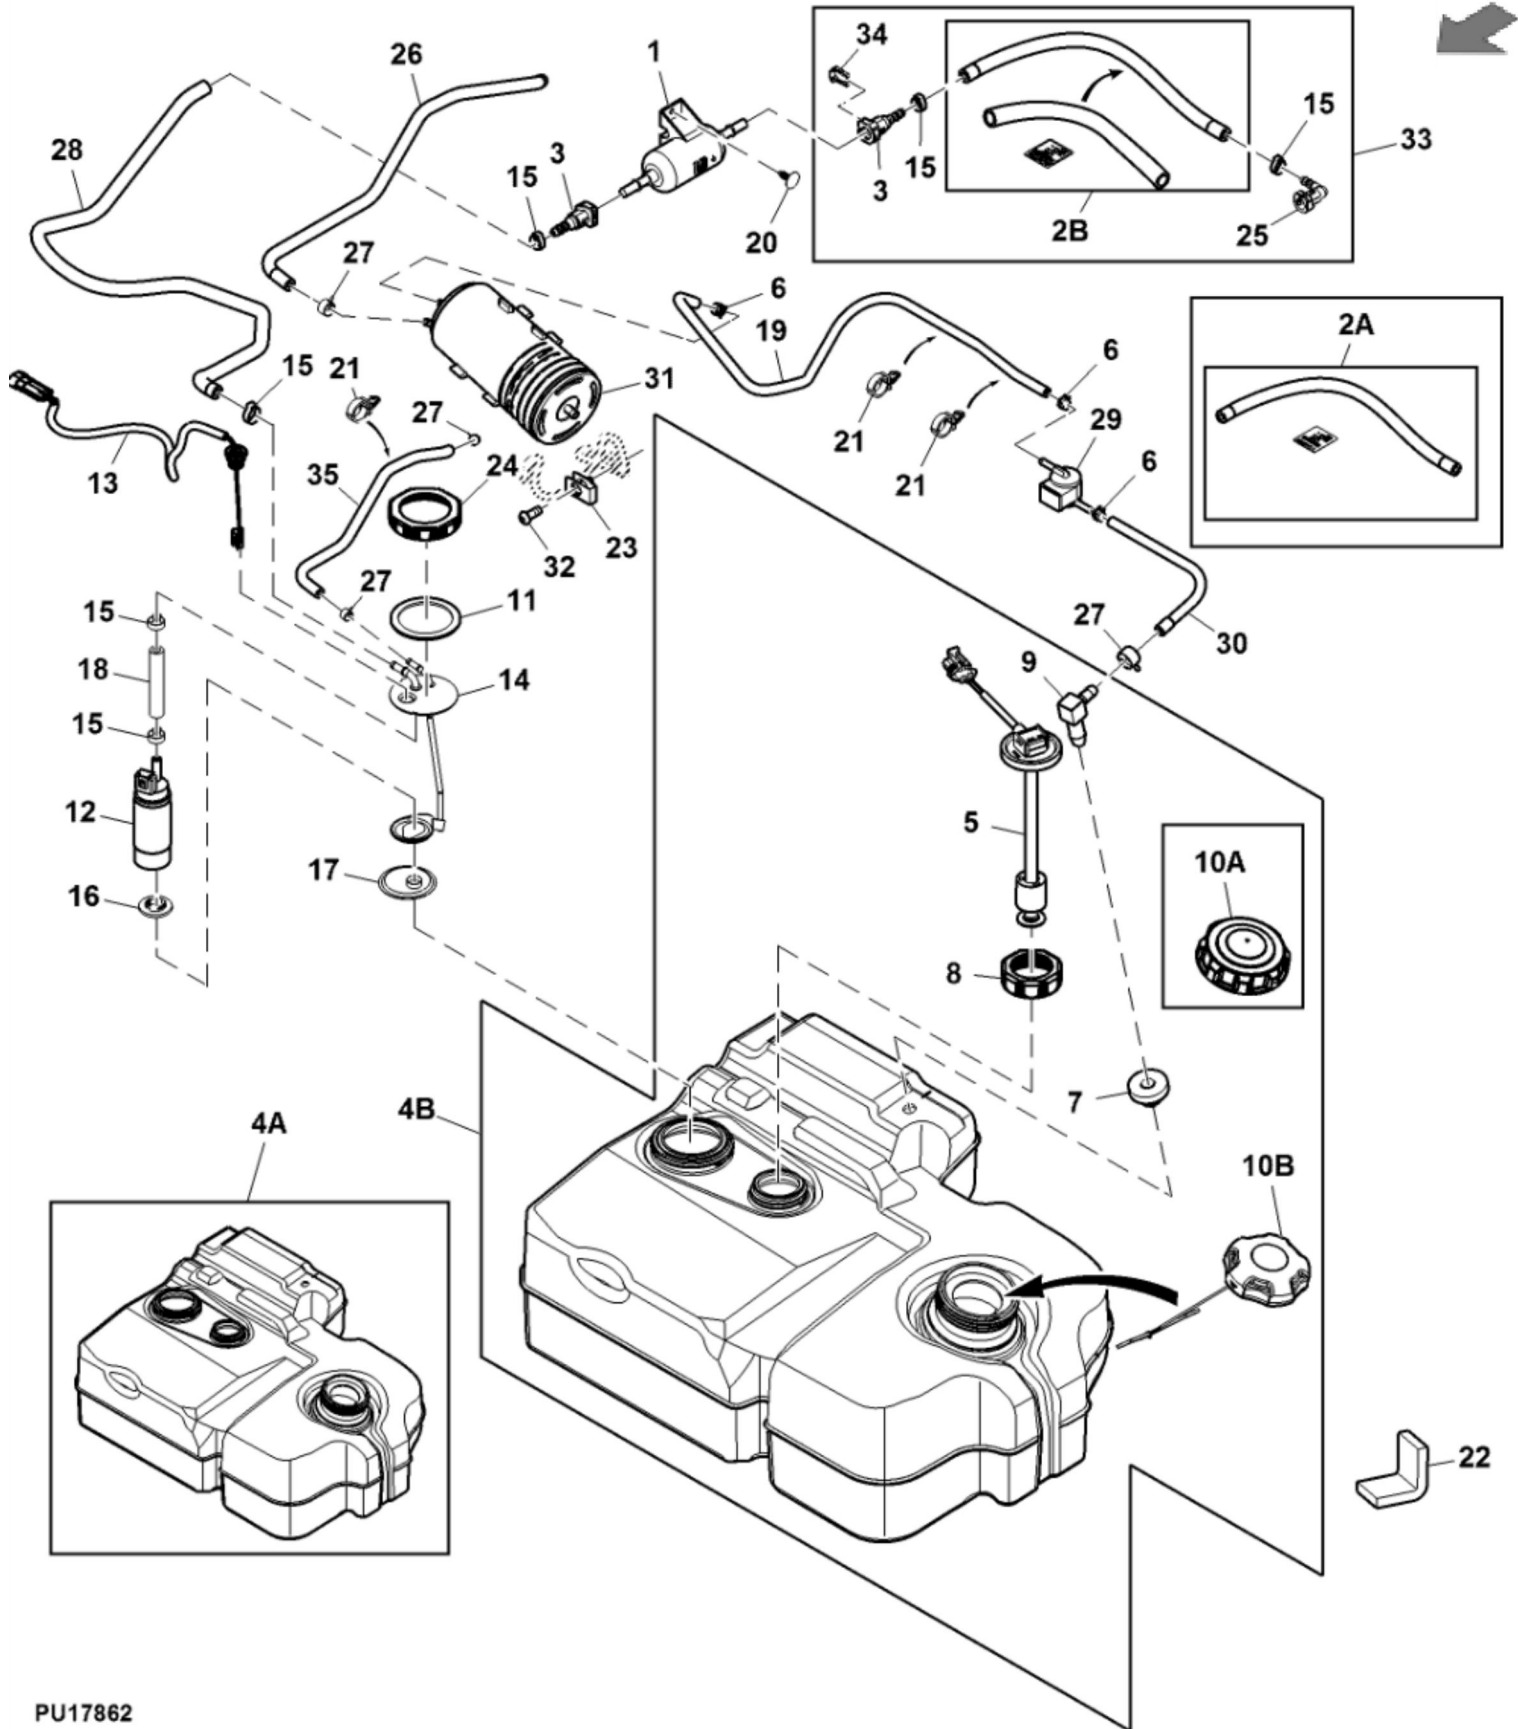

KEY	PART NO.	PART NAME	QTY	REMARKS
31	AM141195	HANGER	1	ORDER AM144671
31	AM148463	HANGER	1	SUB FOR AM144671
32	M158068	GASKET	1	
33	M157443	CAP	1	
34	AM146892	FUEL LINE	1	

PU17862