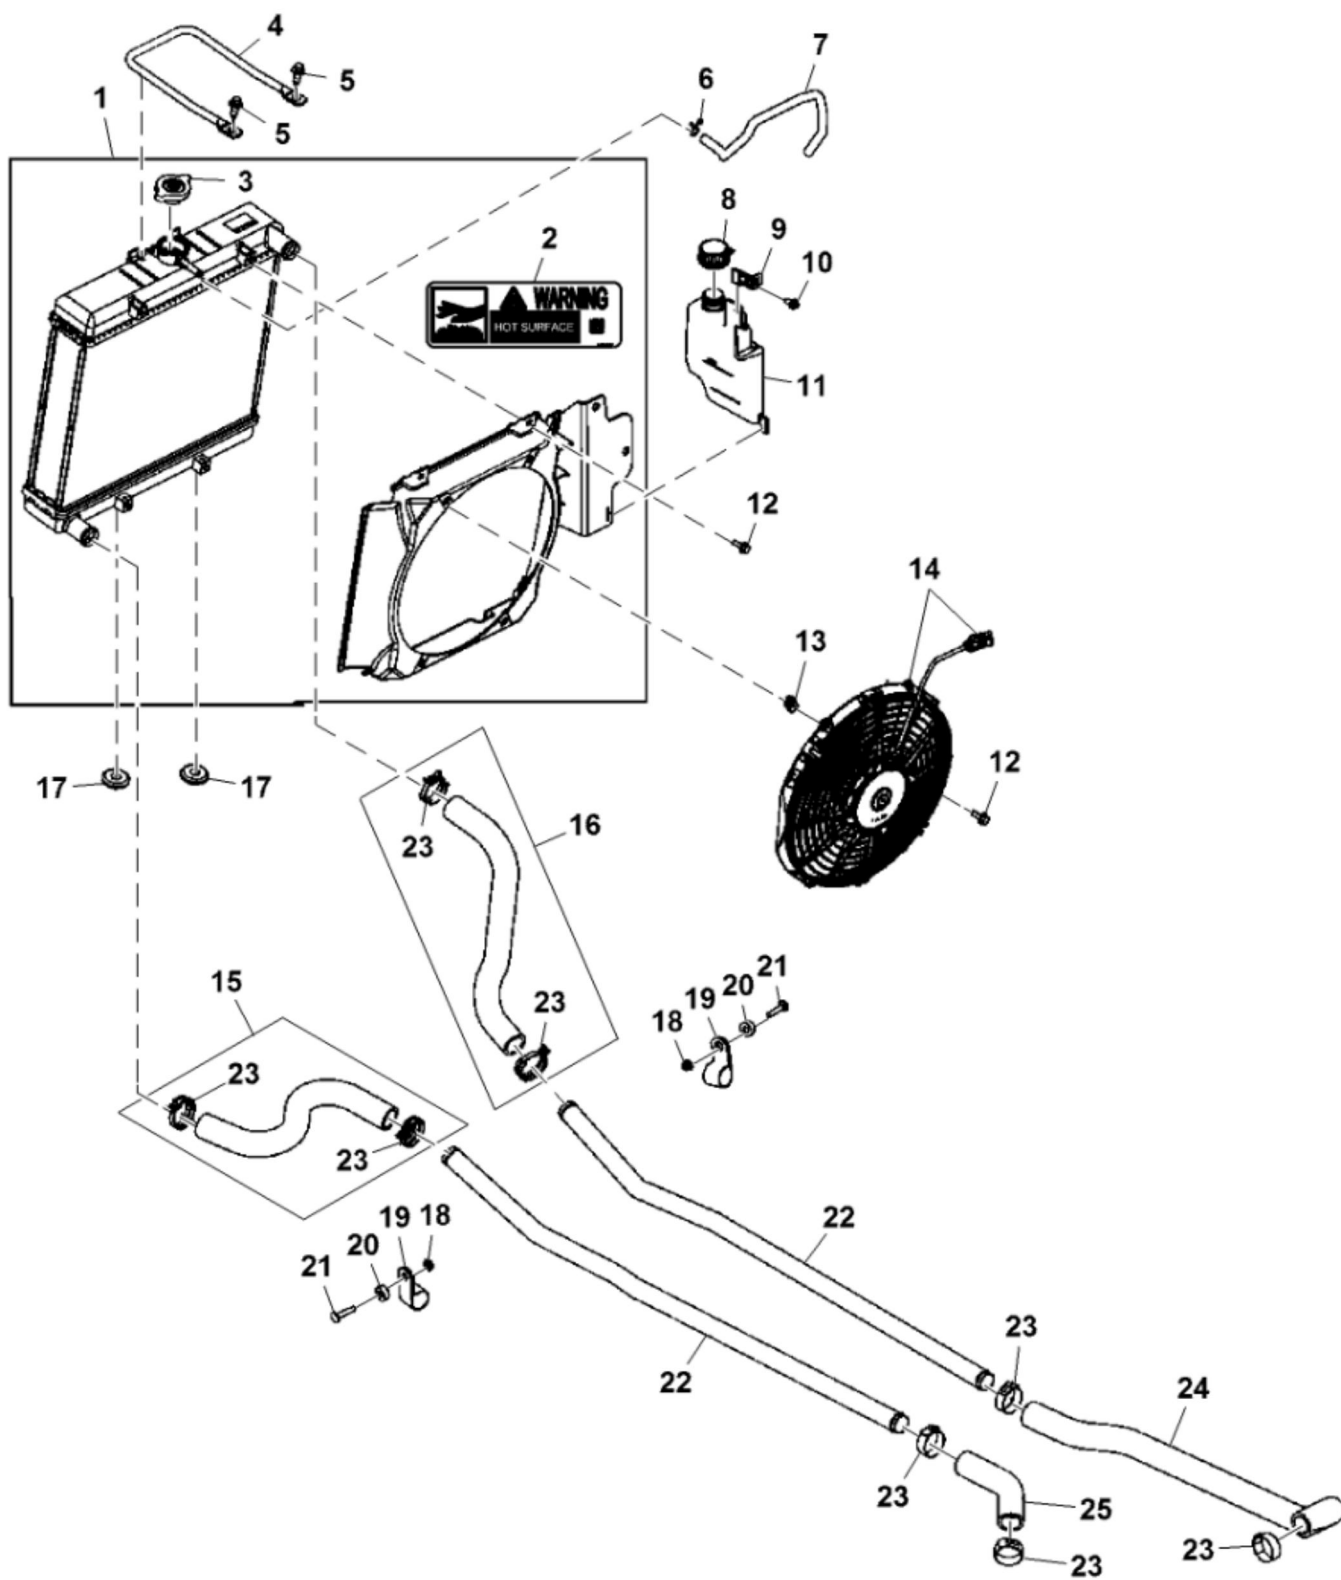

PU16869

KEY	PART NO.	PART NAME	QTY	REMARKS
1	AM138723	RADIATOR	1	W/ Plug, Soly
1	AM140614	DRAIN PLUG	1	(Not Illustrated) W/ O - Ring
2	M173253	LABEL	1	SUB FOR APPL M117554; Warning, Hot Surface
3	M802715	FILLER CAP	1	
4	M159378	ROD	1	
5	37M7463	SCREW	2	M8 X 16
6	.....	CLAMP	1	ORDER TY22462
7	.....	HOSE	1	MAKE FROM TY22551
8	M177549	CAP	1	SUB FOR M159659
9	M148646	CLIP	1	
10	37H230	SCREW	1	
11	M148645	RESERVOIR	1	
12	19M7775	SCREW	8	M6 X 16
13	GC00309	NUT	4	
14	VGA10864	FAN	1	
15	AM141558	RADIATOR HOSE	1	Lower
16	AM141559	RADIATOR HOSE	1	Upper
17	R117581	GROMMET	2	ORDER M165155
17	M165155	GROMMET	2	
18	14M7303	FLANGE NUT	2	M6
19	T140924	CLAMP	2	
20	M112535	SPACER	2	
21	03M7290	BOLT	2	M6 X 30
22	M162821	TUBE	2	
23	TY22467	CLAMP	8	
24	VG10213	HOSE	1	Outlet
25	M156035	HOSE	1	Inlet