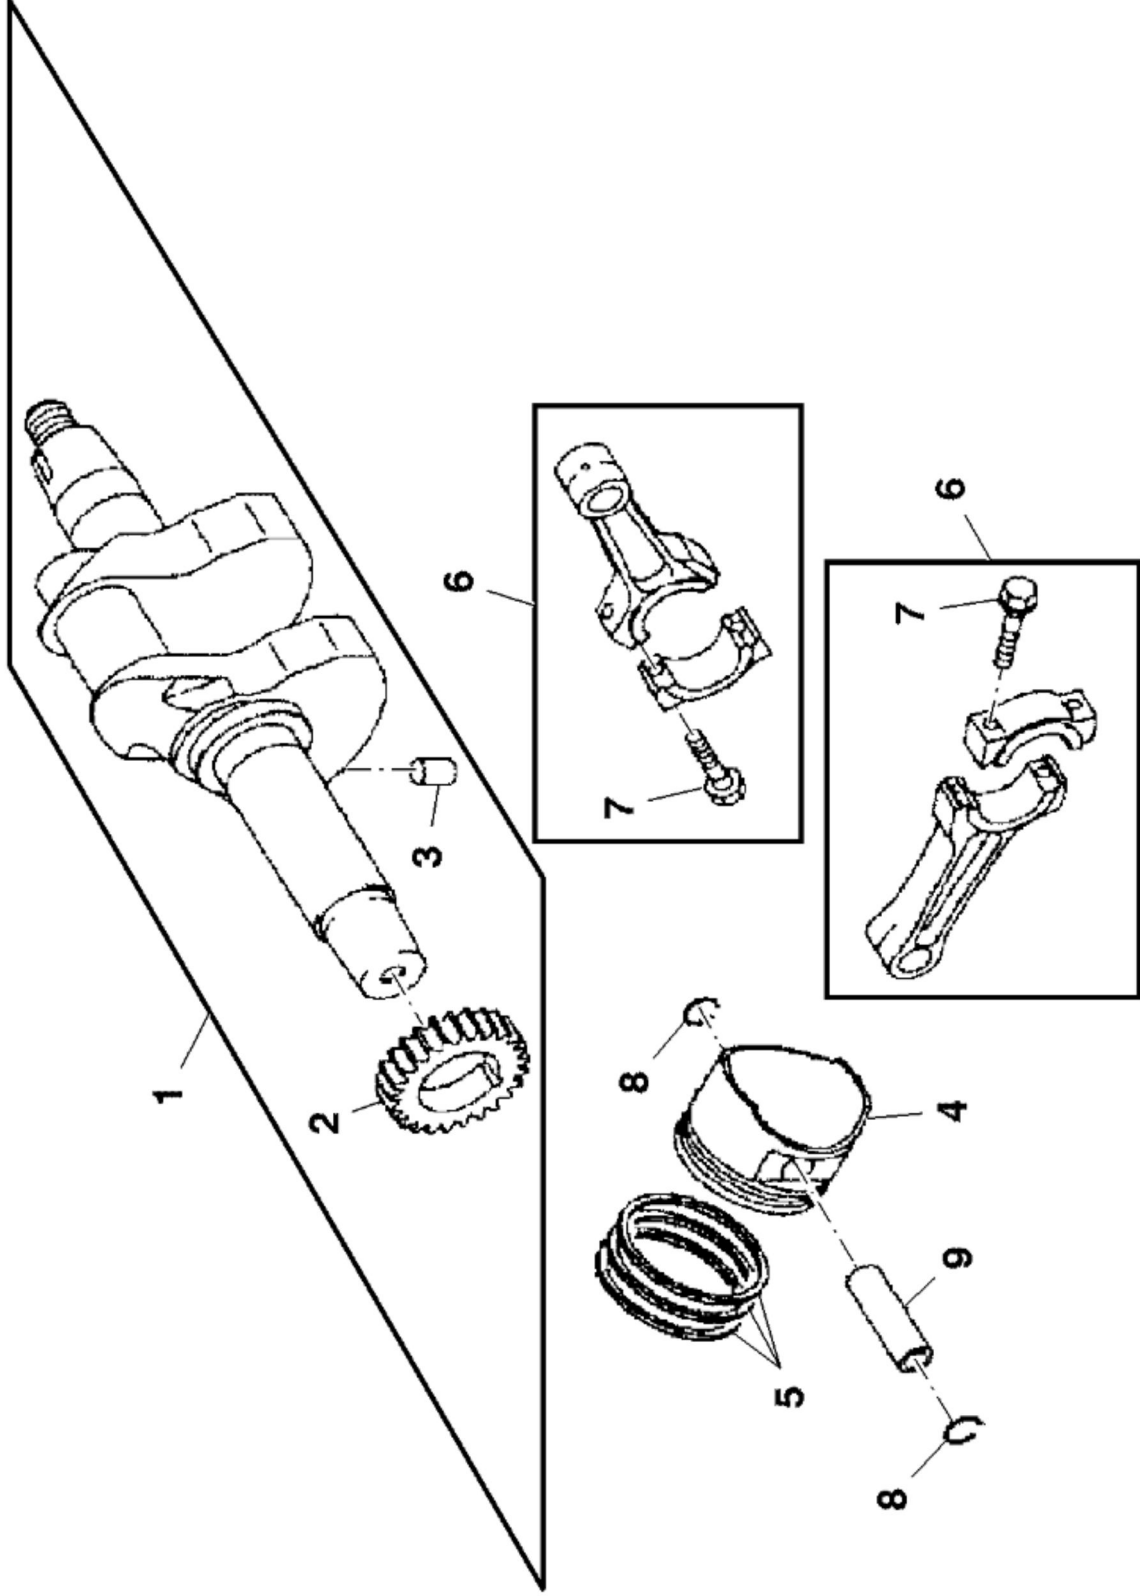

PU09510

KEY	PART NO.	PART NAME	QTY	REMARKS
1	M1A12899	CRANKSHAFT	1	SUB FOR AM13373
2	M76121	SPUR GEAR	1	USE WITH AM133733
2	M1U14323	SPUR GEAR	1	ORDER M1A12899
3	M76122	DOWEL PIN	1	USE WITH AM133733
4	M1U11458	PISTON	2	SUB FOR M117035
4	M117036	PISTON	AR	0.50 MM (.020") OS, SUB FOR AM117847
5	M97319	PISTON RING KIT	2	
5	M97328	PISTON RING KIT	AR	0.50 MM (.020") OS
6	AM133731	CONNECTING ROD	2	ORDER M1A12487
6	M1A12487	CONNECTING ROD	2	
6	AM133732	CONNECTING ROD	2	0.50 MM (.020") US, ORDER M1A12608
6	M1A12608	CONNECTING ROD	2	
7	M147310	BOLT	4	
8	M76120	SNAP RING	4	
9	M76119	PIN	2	

PU15844

KEY	PART NO.	PART NAME	QTY	REMARKS
1	M76088	PUSH ROD	4	
2	M76089	TAPPET	4	
3	M1A12872	CAMSHAFT	1	SUB FOR AM124510
4	M76093	CLIP	4	
5	M76087	SHAFT	2	
6	M76086	ROCKER ARM	4	
7	M76092	NIUT	4	
8	M76091	SCREW	4	
9	M118845	RETAINER	8	
10	M118842	RETAINER	4	
11	M135854	SPRING	4	
12	M76084	RETAINER	4	
13	M76090	SEAL	4	
14	M150465	INTAKE VALVE	2	
15	M118844	EXHAUST VALVE	2	