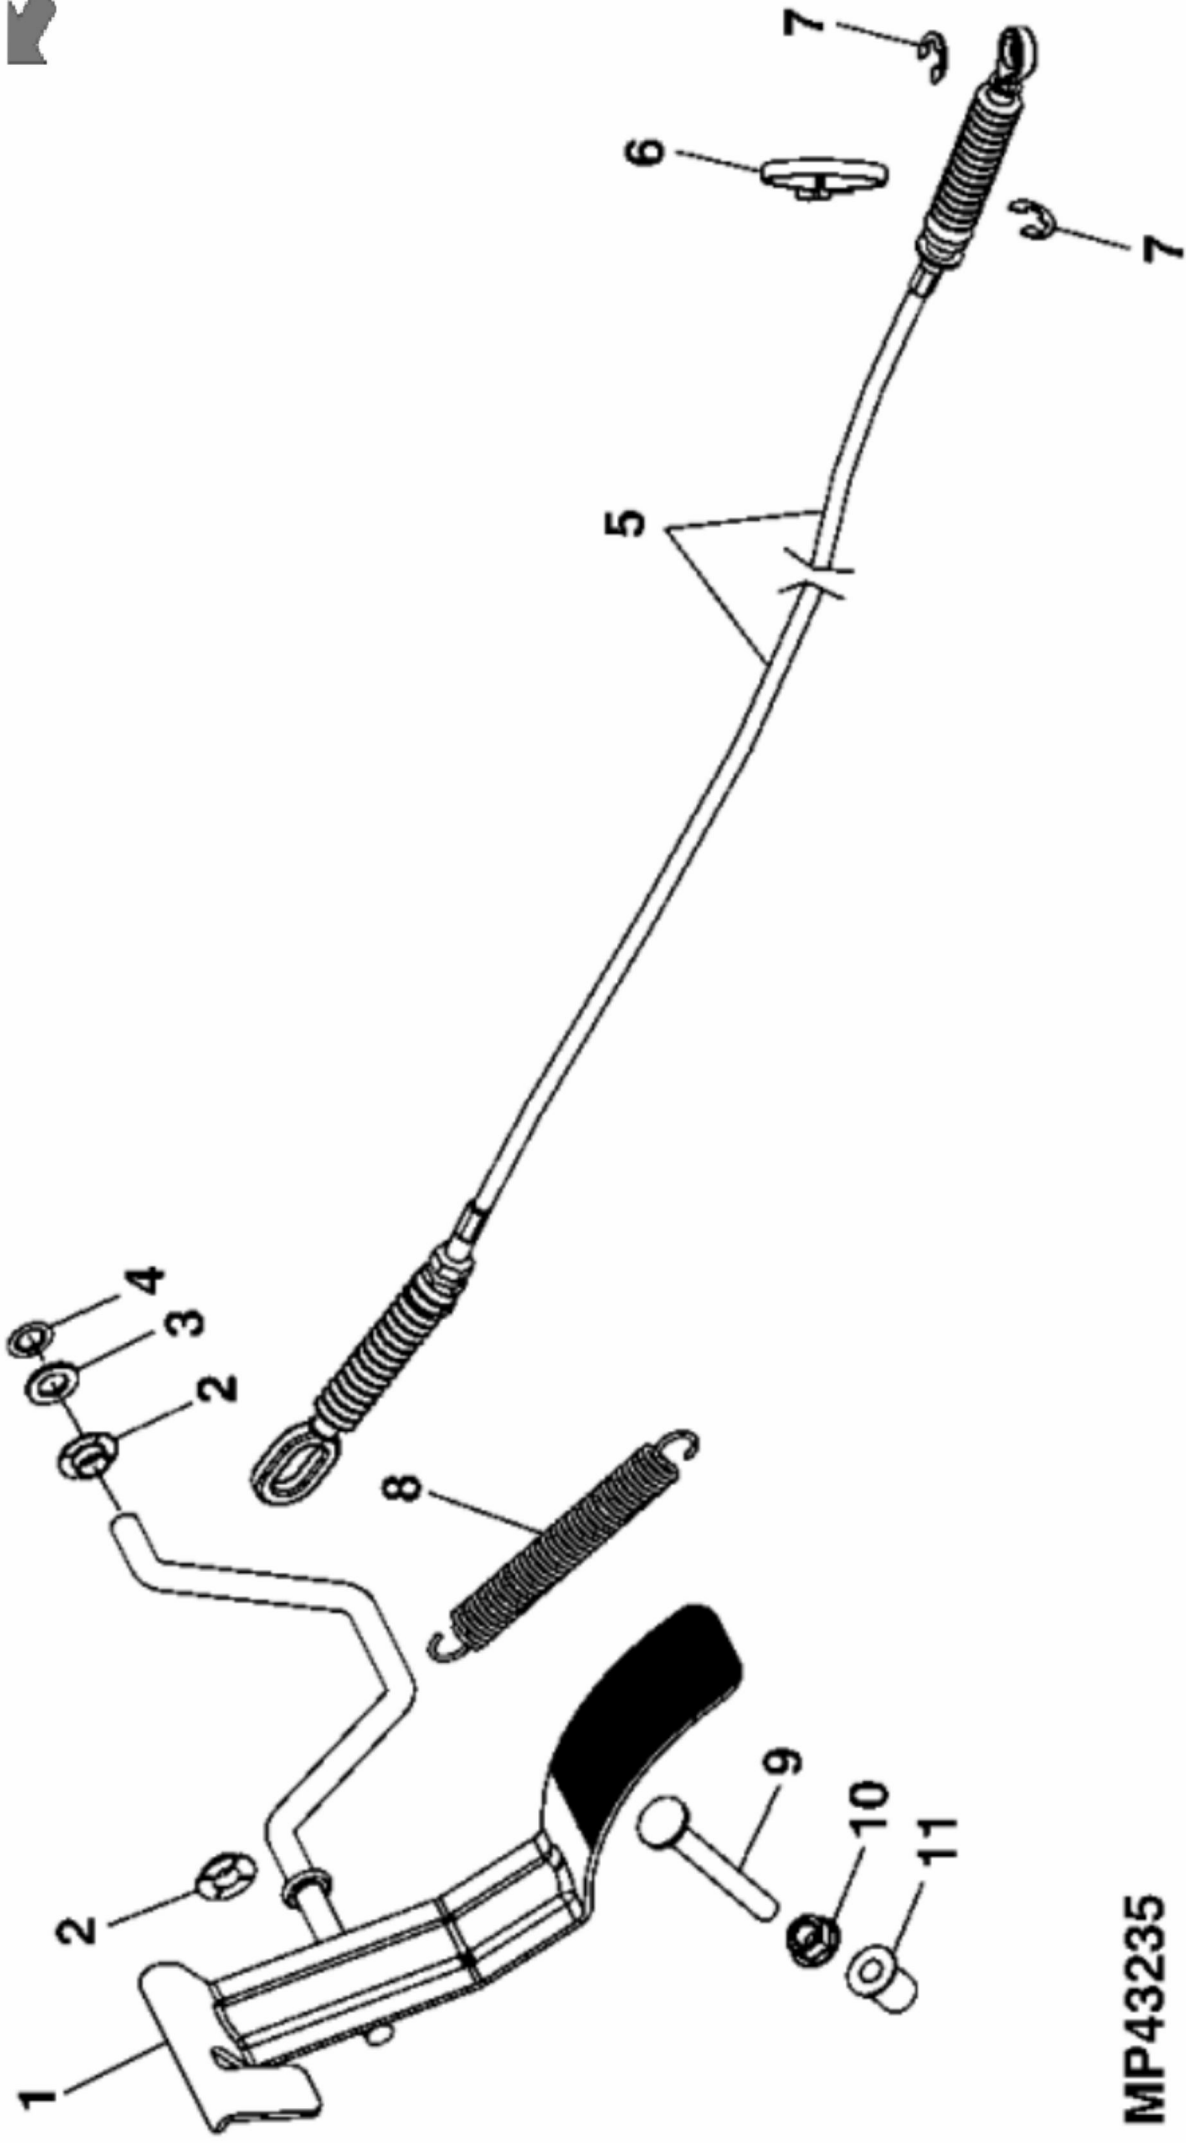

MP43235

KEY	PART NO.	PART NAME	QTY	REMARKS
1	AM141151	PEDAL	1	
2	M143493	BUSHING	2	
3	24M7096	WASHER	1	10.500 X 18 X 1.600 mm
4	M147618	RETAINER	1	SUB FOR M77312
5	AM141789	CABLE	1	
6	R44302	TIE BAND	1	
7	R72655	SNAP RING	2	
8	M75239	EXTENSION SPRING	1	
9	03M7258	BOLT	1	M8 X 70
10	14M7298	FLANGE NUT	1	M8
11	VG12244	NUT	1