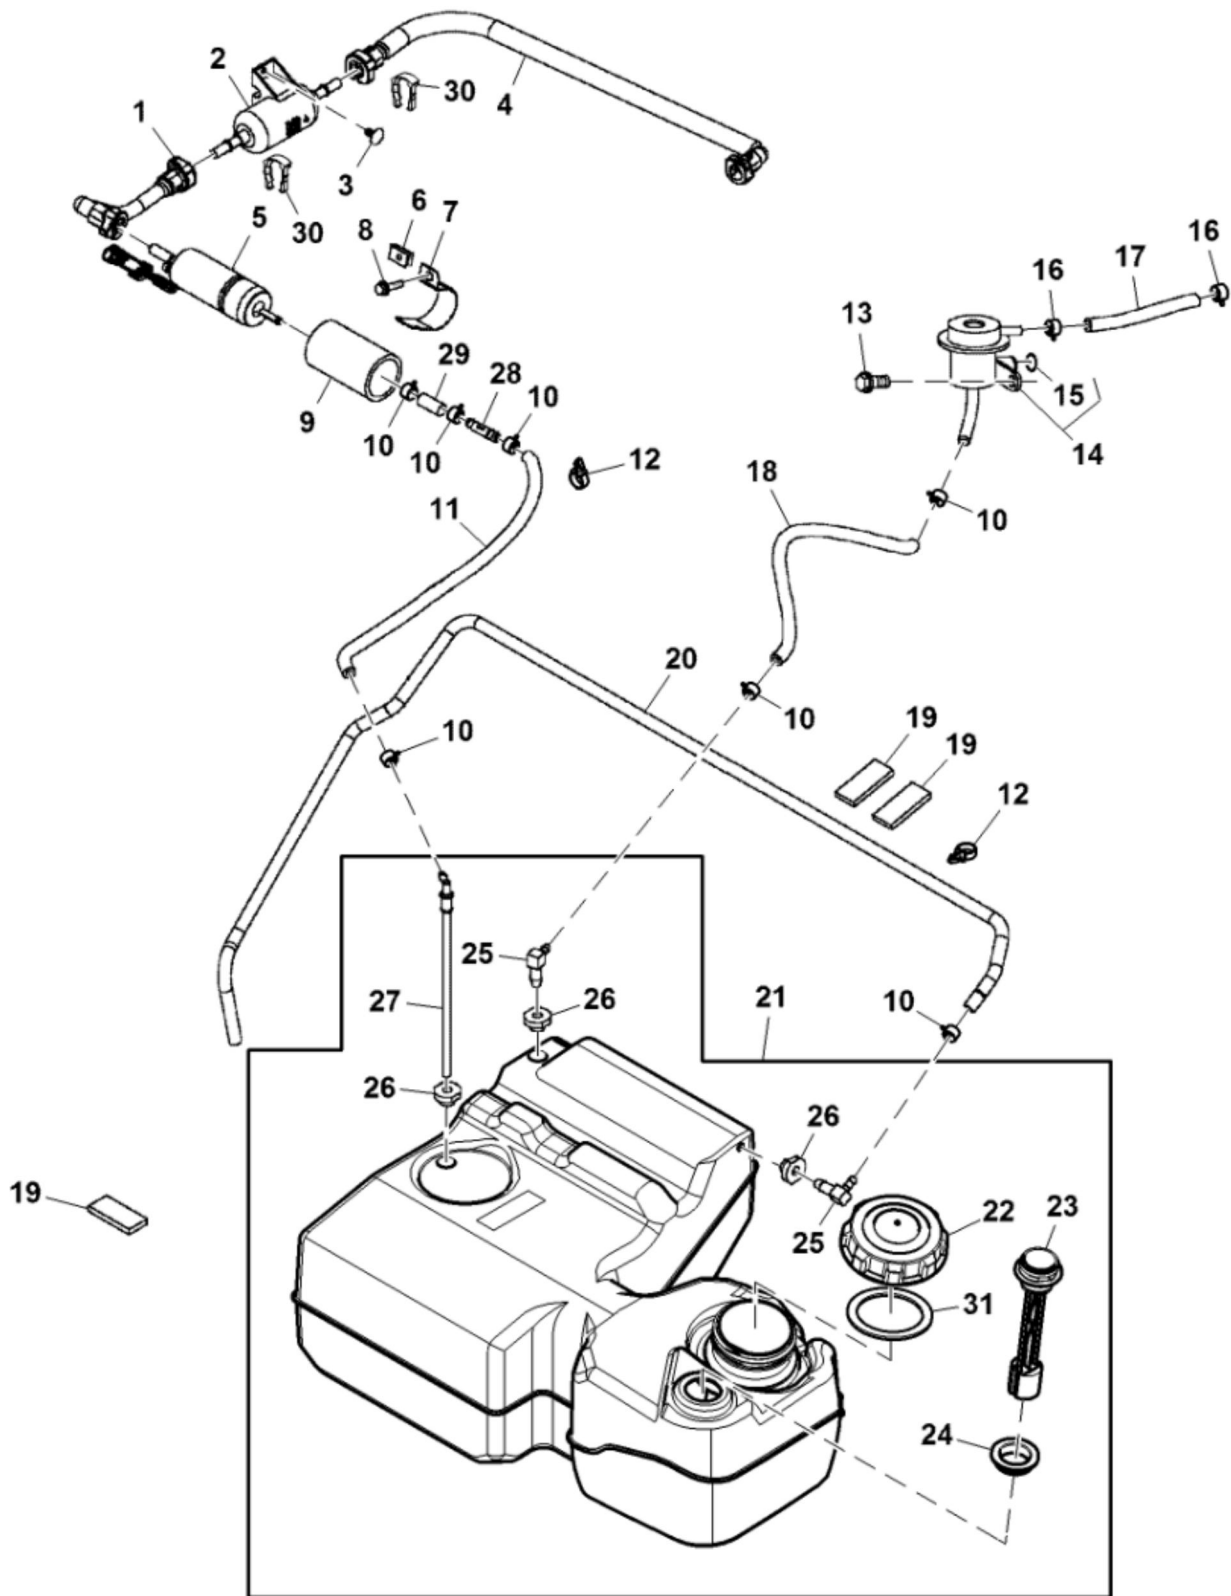

MX284164

KEY	PART NO.	PART NAME	QTY	Serial No.	REMARKS
1	AM136567	FUEL LINE	1		LABEL
2	AM117584	FUEL FILTER	1		SUB FOR AM118131; High Pressure
2	M163471	BRACKET	1		Filter Mount (Not Shown)
3	GX10571	PLUG	2		
4	AM136568	FUEL LINE	1		Label
5	AM136232	FUEL PUMP	1		
6	M84972	NUT	1		
7	M156137	HALF CLAMP	1		
8	19M7863	SCREW	1		M6 X 25
9	M155491	ISOLATOR	1		
10	R56101	CLIP	7		
11	.....	HOSE	1		MF M175325
12	M117459	CLIP	6		
13	19M7774	SCREW	2		M6 X 12
14	M1A10972	REGULATOR	1		
15	TH102542	O-RING	1		
16	M148743	CLAMP	2		
17	MIU11387	HOSE	1		
18	.....	HOSE	1		MF M175325
19	M138850	PAD	3		
20	.....	HOSE	1		MF M175325
21	AM137137	FUEL TANK	1	___-030769	Green
21	AM137137	FUEL TANK	1	___-030144	Olive
21	AM137137	FUEL TANK	1	___-022210	Camo
21	AM137137	FUEL TANK	1	___-031302	Black-SE
21	AM137137	FUEL TANK	1	___-030838	Silver-SE
21	AM145590	FUEL TANK	1	030770-___	SUB FOR AM138694; Green
21	AM145590	FUEL TANK	1	030145-___	SUB FOR AM138694; Olive
21	AM145590	FUEL TANK	1	022211-___	SUB FOR AM138694; Camo
21	AM145590	FUEL TANK	1	031303-___	SUB FOR AM138694; Black-SE
21	AM145590	FUEL TANK	1	030839-___	SUB FOR AM138694; Silver-SE
22	VGA10167	FILLER CAP	1		INCLUDES M158068
23	AM143171	FUEL SENDER	1		SUB FOR AM136831
23	TCU24946	GAUGE	1		USE WITH AM145590
24	M149648	BUSHING	1