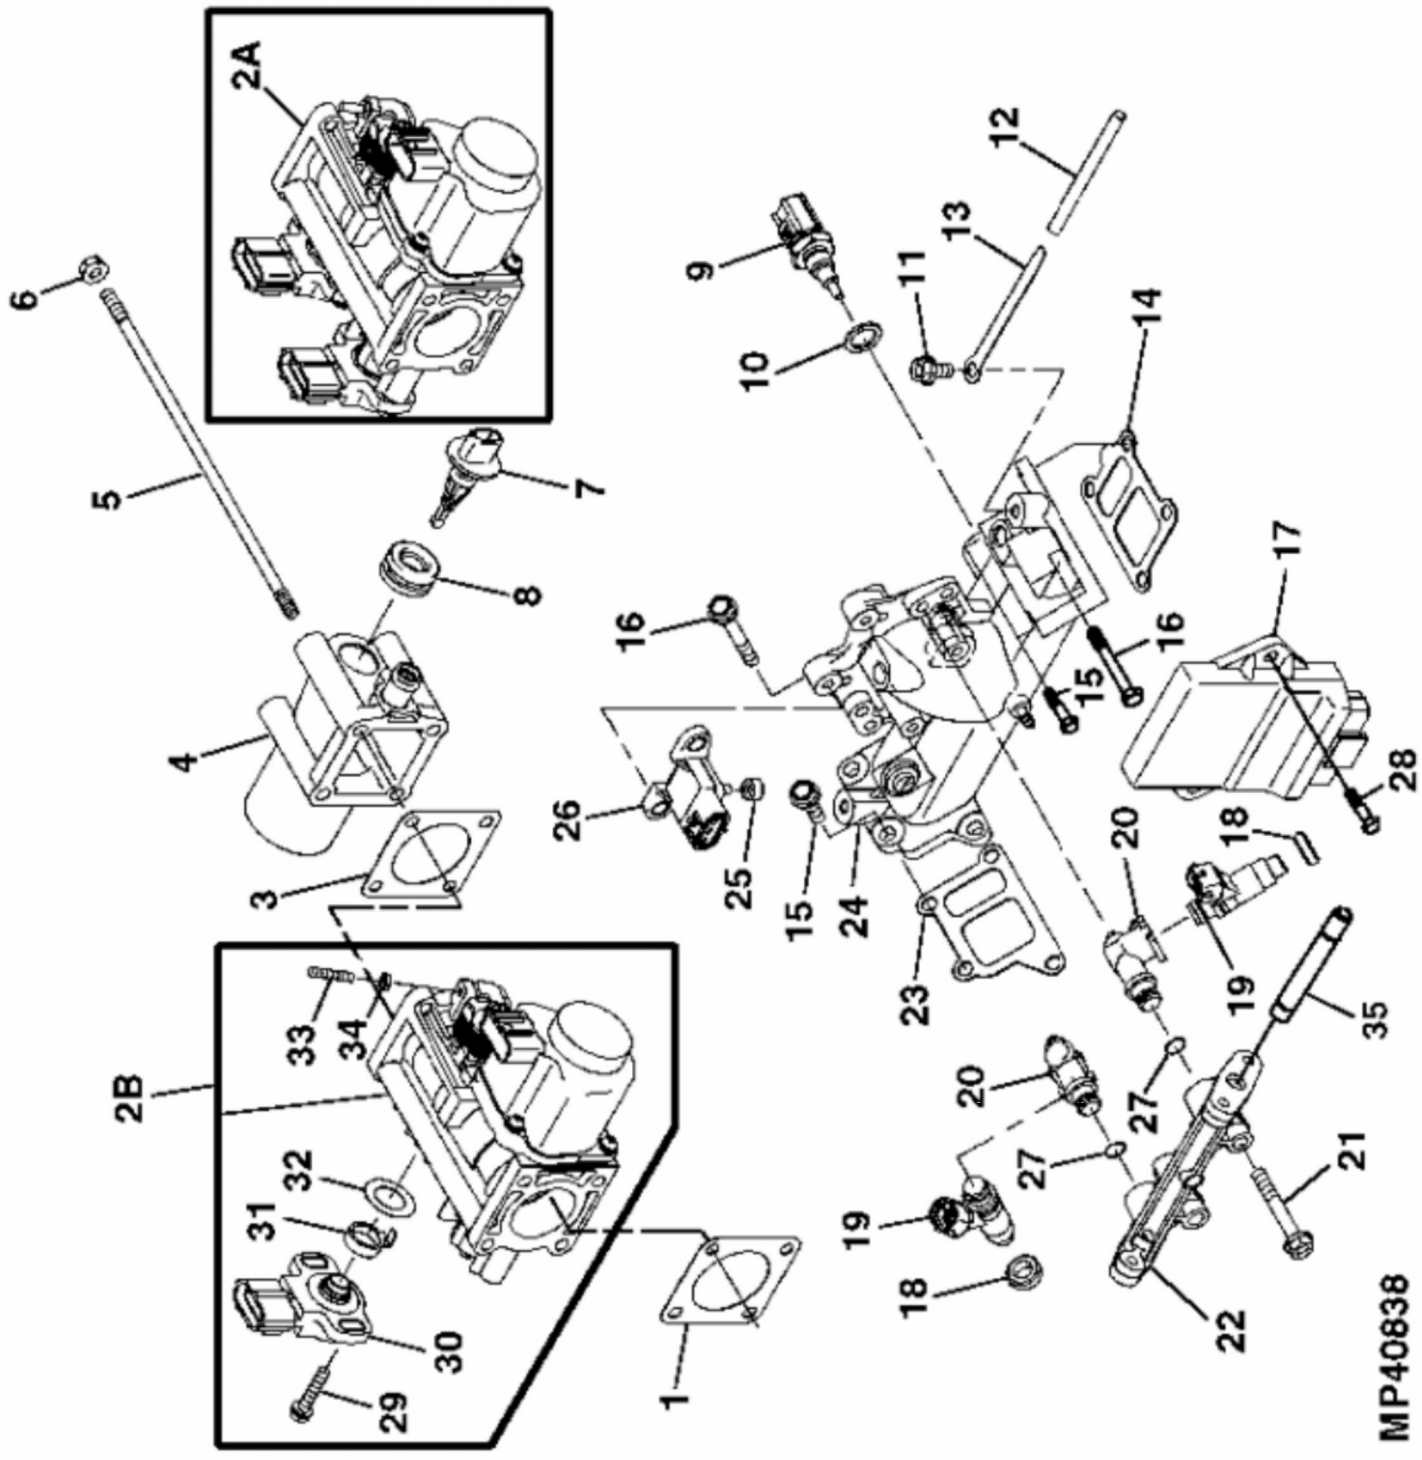

KEY	PART NO.	PART NAME	QTY	Serial No.	REMARKS
24	TCU22449	BUSHING	1		USE WITH AM145590
25	M80357	ELBOW FITTING	2		
26	M132706	BUSHING	3		
27	M156730	TUBE	1		Fuel Pick Up
28	AM107314	FUEL FILTER	1		
29	.....	HOSE	1		MF M175325
30	M155197	RETAINER	2		
31	M158068	GASKET	1		USE WITH AM145590

MP40838