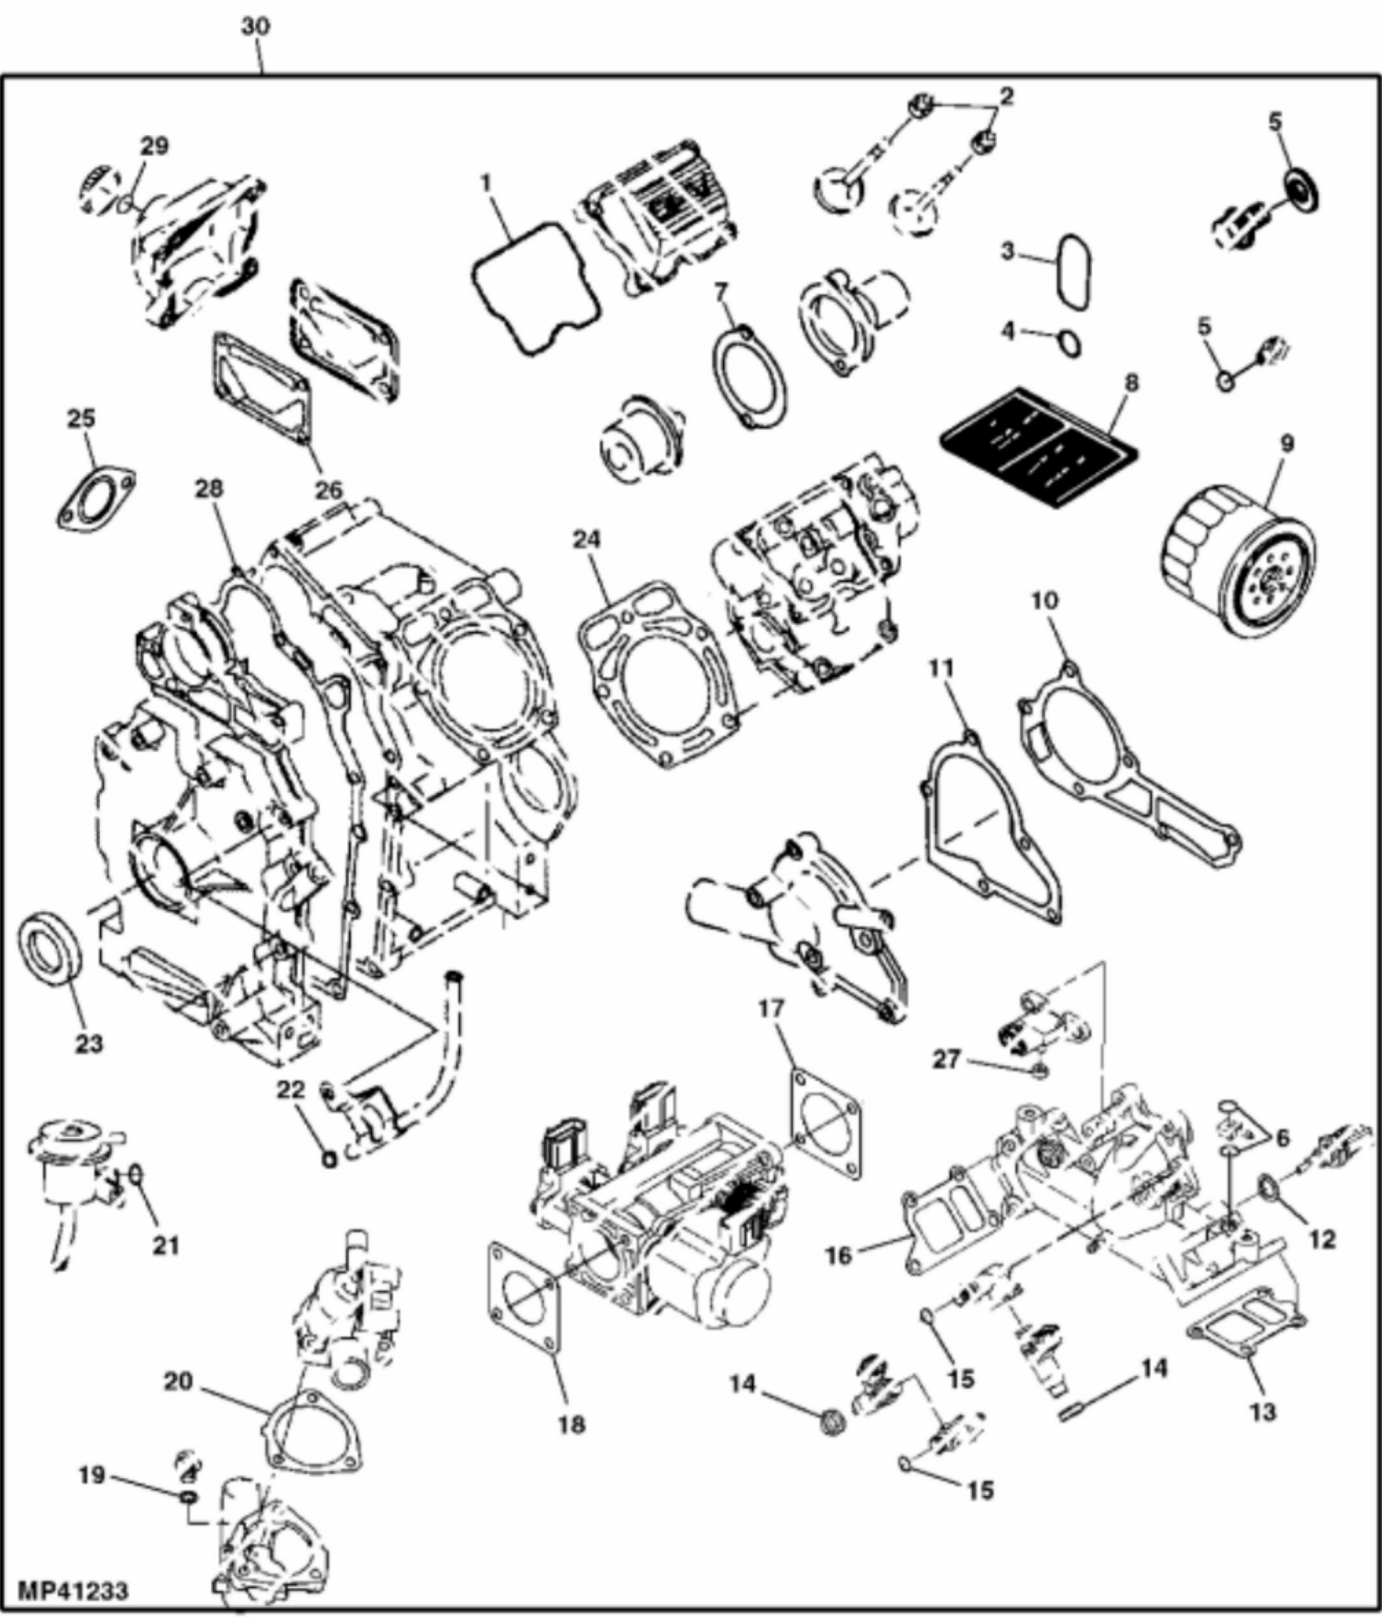

KEY	PART NO.	PART NAME	QTY	REMARKS
1	MIU11358	GASKET	2	(A), VALVE COVER
1	MIU11646	GASKET	2	(B)
2	M76090	SEAL	4	(A) (B), VALVE
3	M76103	O-RING	1	(A) (B)
4	M76104	O-RING	1	(A) (B)
5	M76158	GASKET	2	(A) (B), DRAIN PLUG
6	MIU11391	GASKET	2	(B)
7	M113682	GASKET	1	(A) (B), THERMOSTAT COVER
8	M96765	SCREEN	1	(A) (B)
9	AM107423	OIL FILTER	1	(A) (B)
10	M139018	GASKET	1	(A) (B), WATER PUMP CASE
11	M139017	GASKET	1	(A) (B), WATER PUMP COVER
12	M117798	GROMMET	1	(A) (B)
13	M113685	GASKET	1	(A) (B)
14	M147791	SEAL	2	(A) (B)
15	M94391	O-RING	2	(A) (B)
15	M94391	O-RING	2	(B)
16	M113684	GASKET	1	(A) (B)
17	MIU11389	GASKET	1	SUB FOR APPL MIU14086
18	MIU11388	GASKET	1	(A) (B)
19	MIU14495	GASKET	1	SUB FOR M76150; (A) (B)
20	M147335	GASKET	1	(A) (B)
21	M131159	GASKET	1	(A) (B)
22	M117034	O-RING	1	(A) (B)
23	M76154	SEAL	1	(A) (B)
24	M97309	ENGINE CYLINDER HEAD GASKET	2	(A) (B)
25	M139817	GASKET	2	(A) (B)
26	M114464	GASKET	1	(A) (B)
27	MIU11426	SEAL	1	(A) (B)
28	M139016	GASKET	1	(A) (B)
29	M147334	O-RING	1	(B)
30	M1A10985	GASKET KIT	1	NLA; ORDER M1A11442(ENGINE MARKED FD620D-AS26, FD620D-BS26) (INCLUDES PARTS MARKED (A))
30	M1A11442	GASKET KIT	1	(ENGINE MARKED FD620D-CS26, FD620D-DS26, FD620D-ES26) (INCLUDES PARTS MARKED (B))