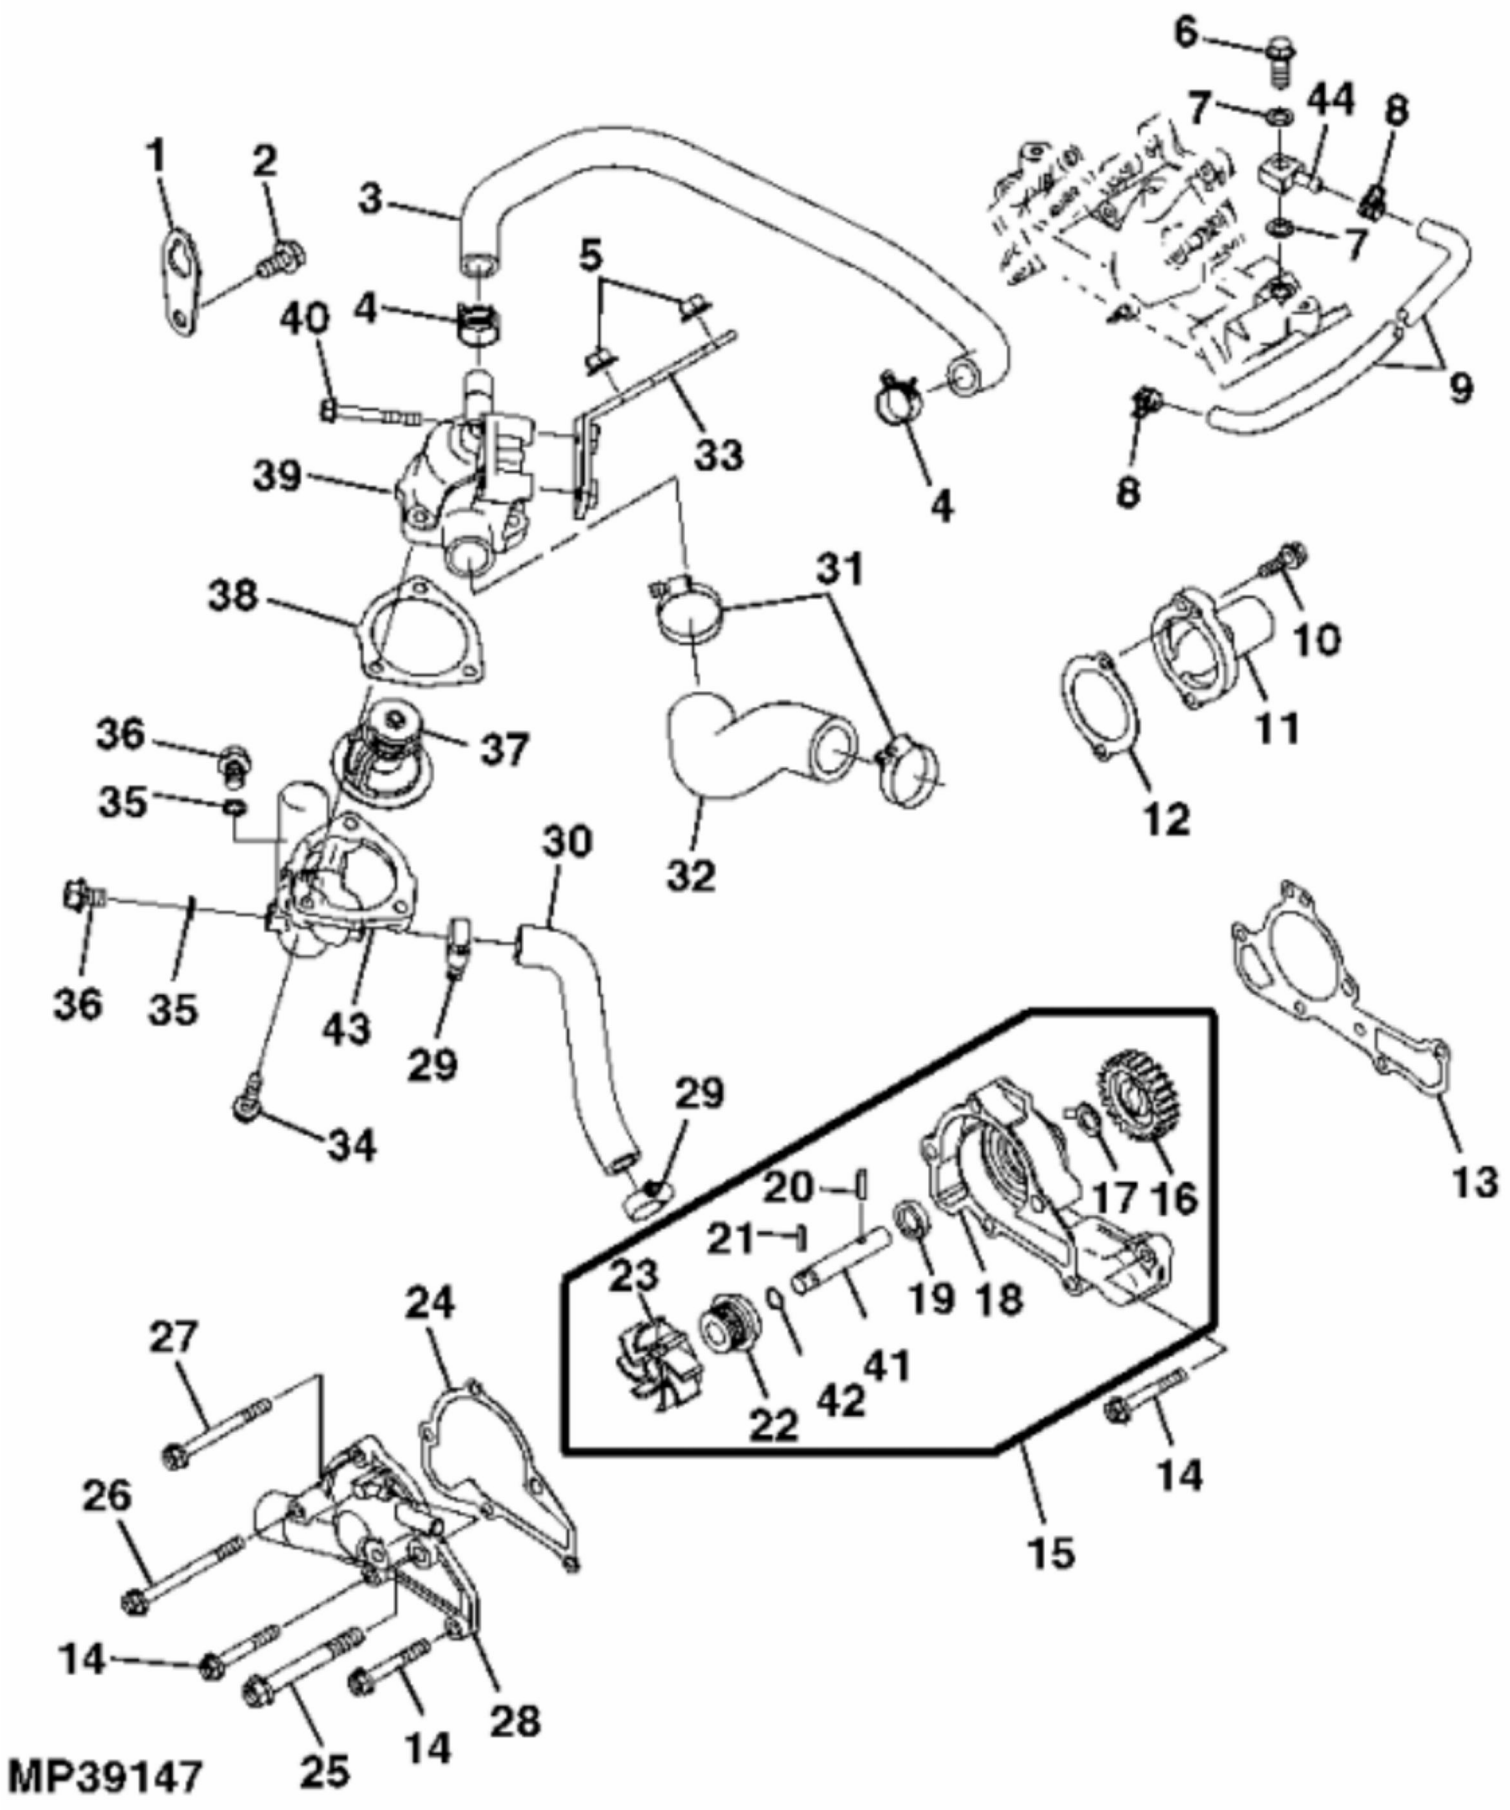

PU15854

KEY	PART NO.	PART NAME	QTY	REMARKS
1	MIA12899	CRANKSHAFT	1	SUB FOR AM133733
2	M76121	SPUR GEAR	1	USE WITH AM133733
2	M1U14323	SPUR GEAR	1	ORDER MIA12899
3	M76122	DOWEL PIN	1	USE WITH AM133733
4	M1U11458	PISTON	2	SUB FOR M117035
4	M117036	PISTON	1	.50 MM (.020") OS, SUB FOR AM117847
5	M97319	PISTON RING KIT	2	
5	M97328	PISTON RING KIT	1	0.50 mm (0.020") OS
6	AM133731	CONNECTING ROD	2	ORDER MIA12487
6	MIA12487	CONNECTING ROD	2	
6	AM133732	CONNECTING ROD	1	0.50 mm (0.020") US, ORDER MIA12608
6	MIA12608	CONNECTING ROD	1	
7	M147310	BOLT	4	
8	M76120	SNAP RING	4	
9	M76119	PIN	2	

MP19151

KEY	PART NO.	PART NAME	QTY	REMARKS
1	M76088	PUSH ROD	4	
2	M76089	TAPPET	4	
3	M1A12872	CAMSHAFT	1	SUB FOR AM124510
4	AM109389	ARM KIT	2	Shaft & amp; Rocker Arm ; SUB COMPONENTS (4) M76086; Rocker Arms (2) M76087 Rocker Arm Shafts AND (4) M76093; Clip
4	M76086	ROCKER ARM	4	
4	M76087	SHAFT	2	
4	M76093	CLIP	4	
5	M76092	NIUT	4	
6	M76091	SCREW	4	
7	M118845	RETAINER	8	
8	M118842	RETAINER	4	
9	M135854	SPRING	4	
10	M76084	RETAINER	4	
11	M76090	SEAL	4	
12	M150465	INTAKE VALVE	2	
13	M118844	EXHAUST VALVE	2	

MP39155

KEY	PART NO.	PART NAME	QTY	REMARKS
1	AM107423	OIL FILTER	1	
2	M76101	COVER	1	
3	19M7774	SCREW	3	M6 X 12
4	M76098	GEAR	1	
5	M121999	DIPSTICK	1	
6	M76158	GASKET	1	
7	PT14207	DRAIN PLUG	1	
8	M97334	PLATE	1	
9	M96765	SCREEN	1	
10	21M7265	SCREW	2	M5 X 12
11	AM109371	ROTOR KIT	1	NLA; Rotor Pump
12	M76141	ROTOR	1	Outer
13	M76140	ROTOR	1	Inner
14	MIU10853	SHAFT	1	
15	M127265	DOWEL PIN	2	
16	M76104	O-RING	1	
17	M76103	O-RING	1	
18	M76105	BALL	1	
19	M76102	SPRING	1	
20	AM115362	DRAIN VALVE	1	
21	51M7042	O-RING	1	13.300 X 2.200 mm