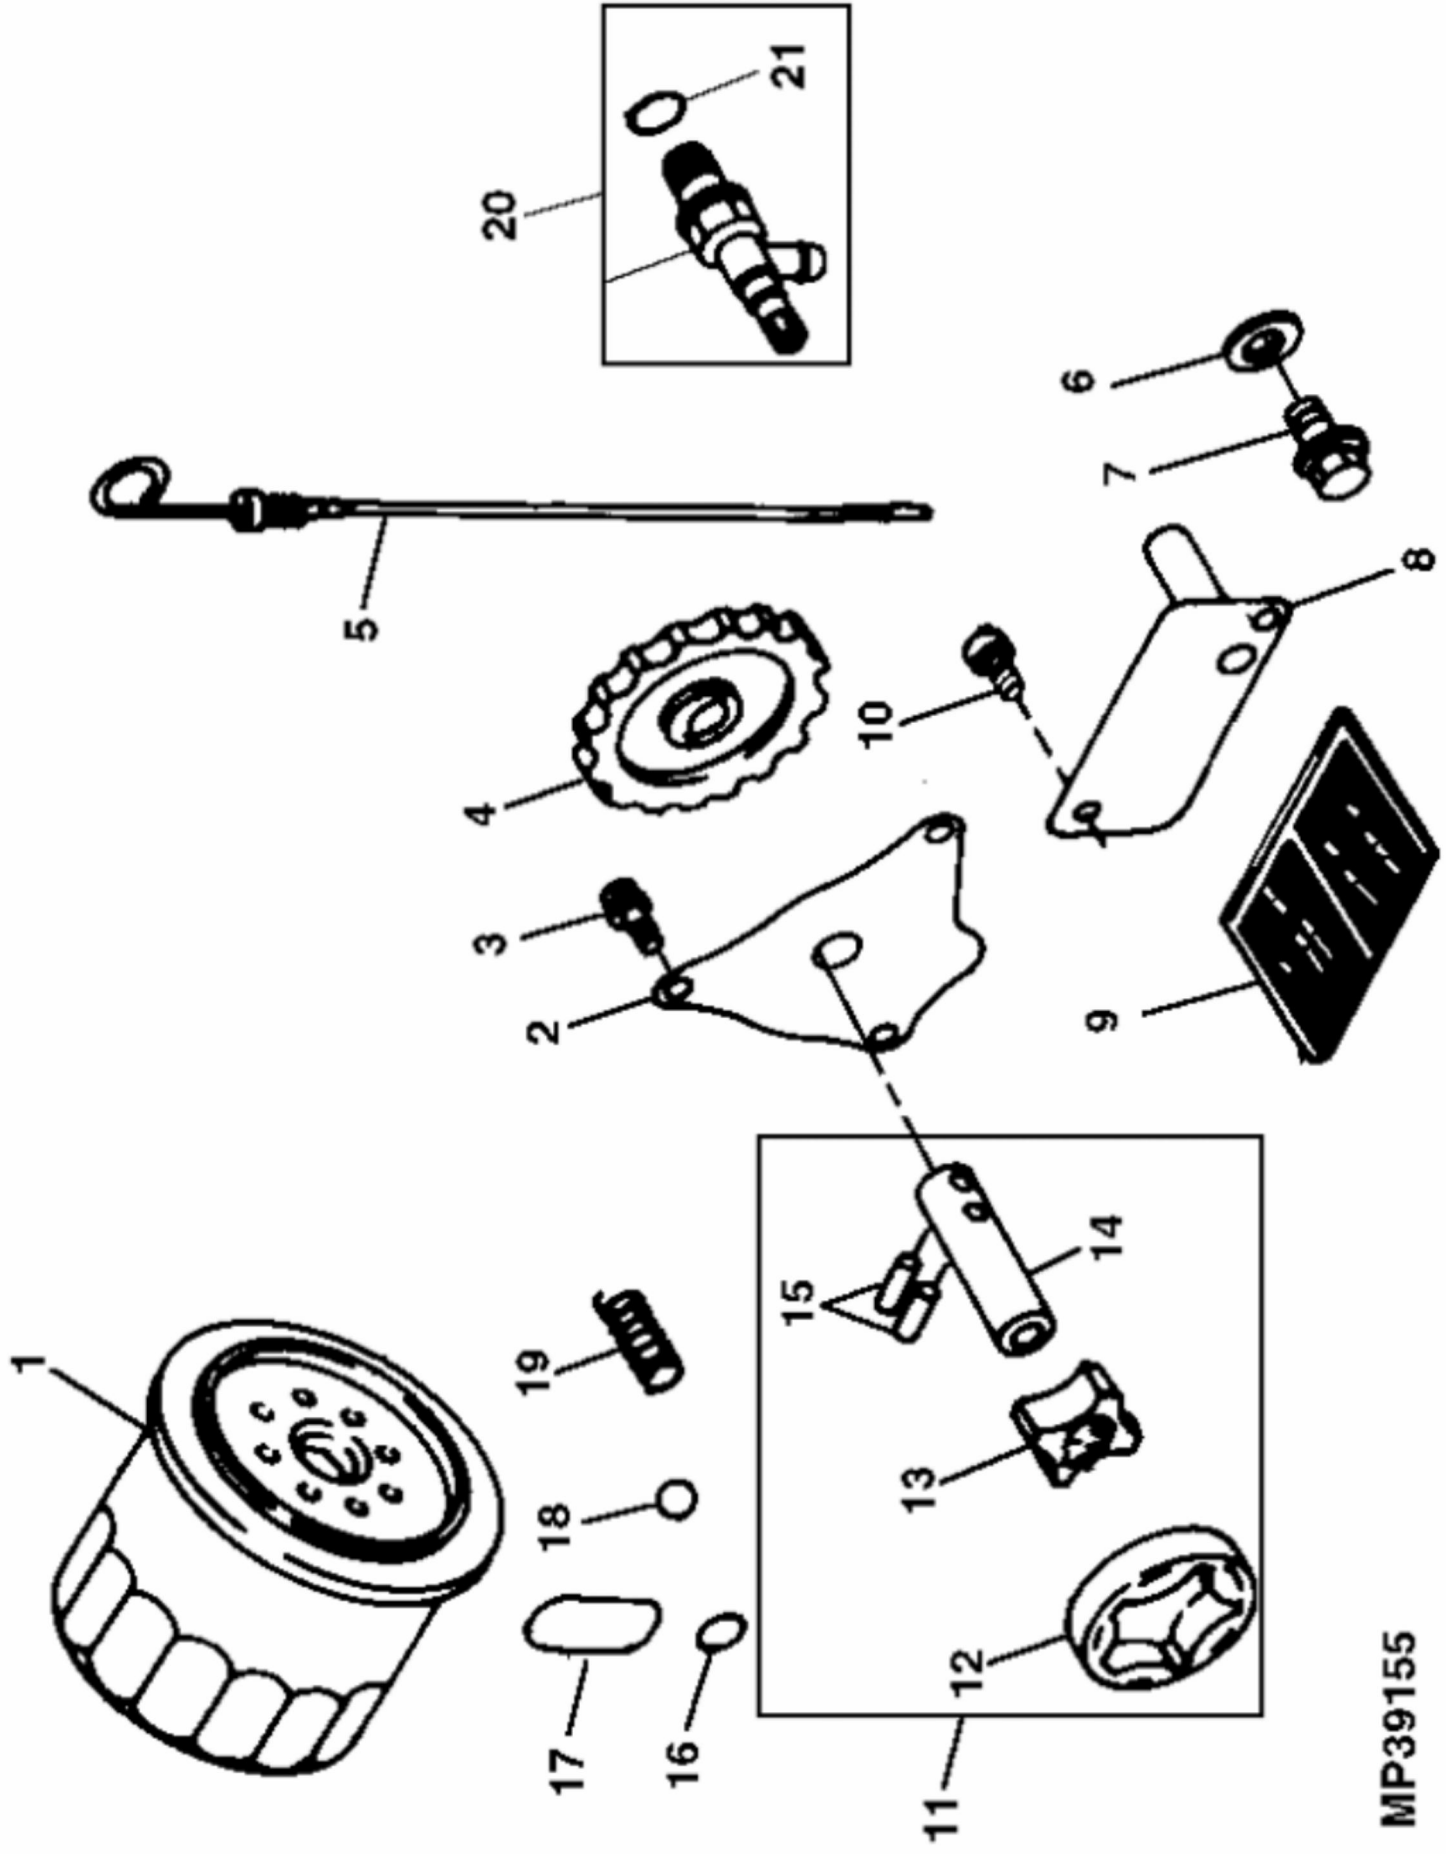

PU15854

KEY	PART NO.	PART NAME	QTY	REMARKS
1	MIA12899	CRANKSHAFT	1	SUB FOR AM133733
2	M76121	SPUR GEAR	1	USE WITH AM133733
2	M1U14323	SPUR GEAR	1	ORDER MIA12899
3	M76122	DOWEL PIN	1	USE WITH AM133733
4	M1U11458	PISTON	2	SUB FOR M117035
4	M117036	PISTON	1	.50 MM (.020") OS, SUB FOR AM117847
5	M97319	PISTON RING KIT	2	
5	M97328	PISTON RING KIT	1	0.50 mm (0.020") OS
6	AM133731	CONNECTING ROD	2	ORDER MIA12487
6	MIA12487	CONNECTING ROD	2	
6	AM133732	CONNECTING ROD	1	0.50 mm (0.020") US, ORDER MIA12608
6	MIA12608	CONNECTING ROD	1	
7	M147310	BOLT	4	
8	M76120	SNAP RING	4	
9	M76119	PIN	2	

MP19151

KEY	PART NO.	PART NAME	QTY	REMARKS
1	M76088	PUSH ROD	4	
2	M76089	TAPPET	4	
3	M1A12872	CAMSHAFT	1	SUB FOR AM124510
4	AM109389	ARM KIT	2	Shaft & amp; Rocker Arm ; SUB COMPONENTS (4) M76086; Rocker Arms (2) M76087 Rocker Arm Shafts AND (4) M76093; Clip
4	M76086	ROCKER ARM	4	
4	M76087	SHAFT	2	
4	M76093	CLIP	4	
5	M76092	NIUT	4	
6	M76091	SCREW	4	
7	M118845	RETAINER	8	
8	M118842	RETAINER	4	
9	M135854	SPRING	4	
10	M76084	RETAINER	4	
11	M76090	SEAL	4	
12	M150465	INTAKE VALVE	2	
13	M118844	EXHAUST VALVE	2	

MP39155

KEY	PART NO.	PART NAME	QTY	REMARKS
1	AM107423	OIL FILTER	1	
2	M76101	COVER	1	
3	19M7774	SCREW	3	M6 X 12
4	M76098	GEAR	1	
5	M121999	DIPSTICK	1	
6	M76158	GASKET	1	
7	PT14207	DRAIN PLUG	1	
8	M97334	PLATE	1	
9	M96765	SCREEN	1	
10	21M7265	SCREW	2	M5 X 12
11	AM109371	ROTOR KIT	1	NLA; Rotor Pump
12	M76141	ROTOR	1	Outer
13	M76140	ROTOR	1	Inner
14	MIU10853	SHAFT	1	
15	M127265	DOWEL PIN	2	
16	M76104	O-RING	1	
17	M76103	O-RING	1	
18	M76105	BALL	1	
19	M76102	SPRING	1	
20	AM115362	DRAIN VALVE	1	
21	51M7042	O-RING	1	13.300 X 2.200 mm