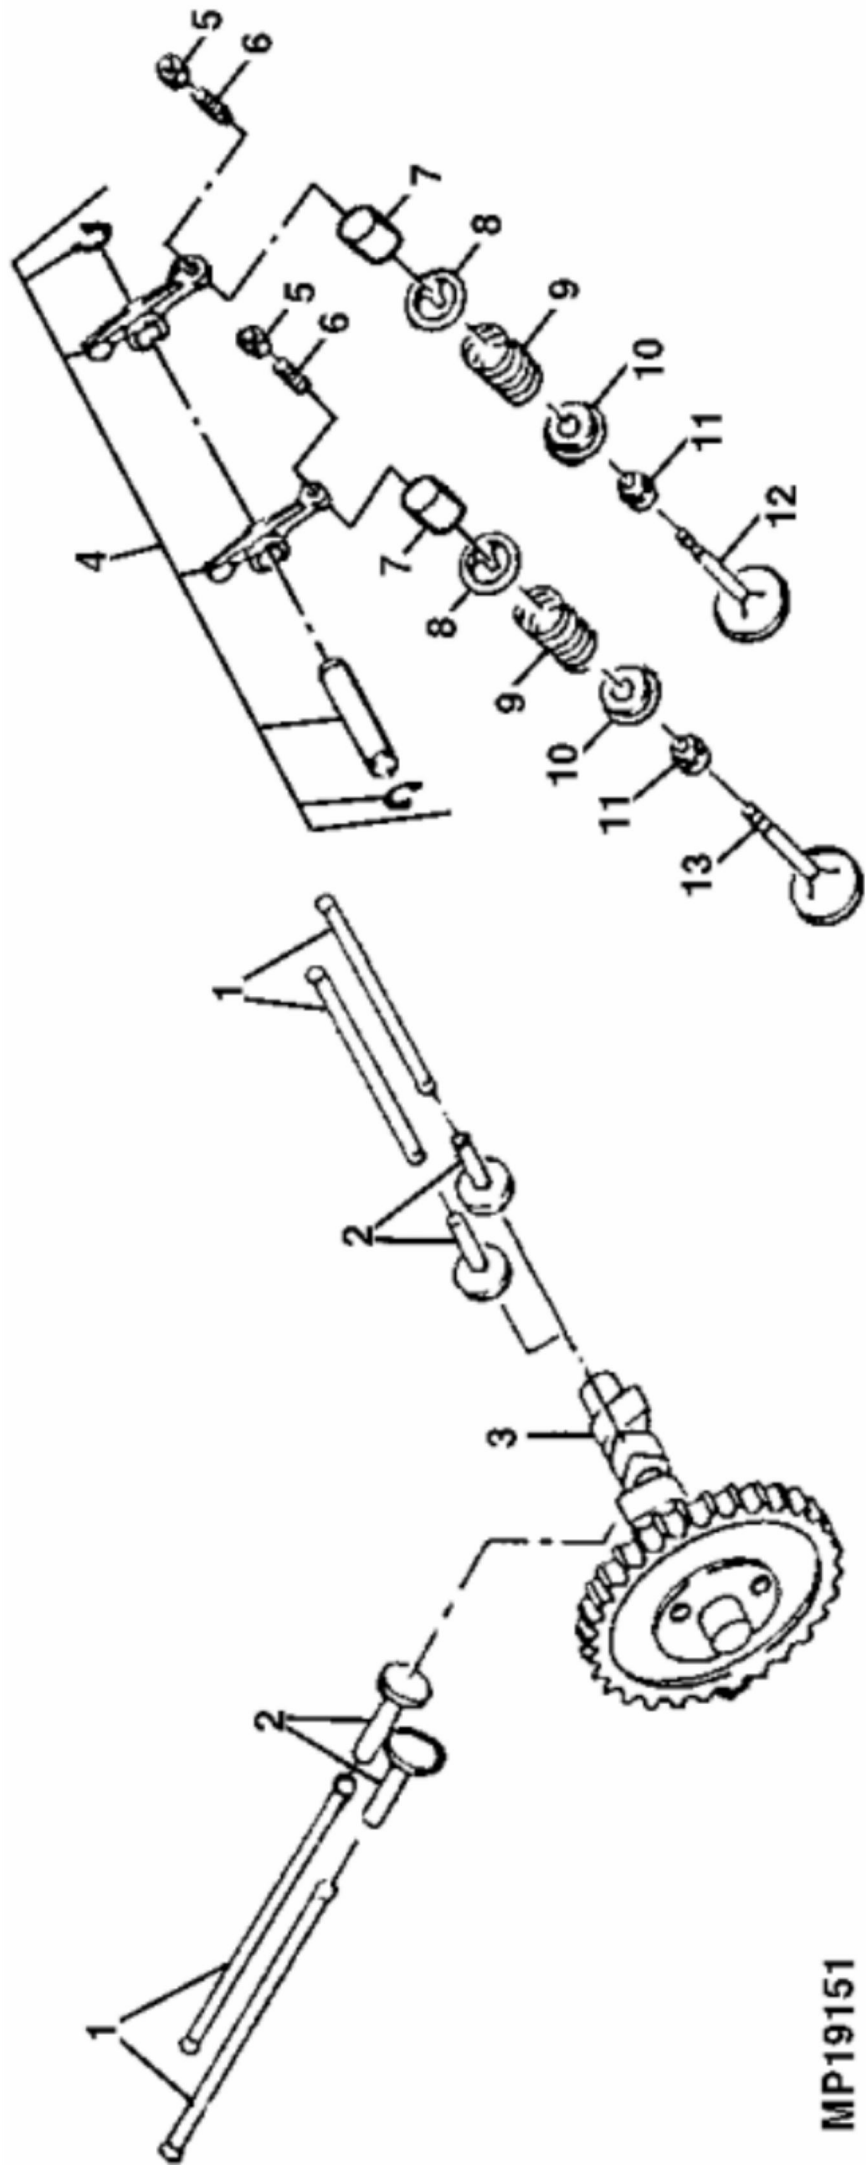

PU13333

KEY	PART NO.	PART NAME	QTY	Serial No.	REMARKS
1	M114465	CAP	1		(SUB M147324) (ALSO ORDER M147334) (ENGINE MARKED FD620D-AS26, FD620D-BS26)
1	M147324	FILLER CAP	1		(ALSO ORDER M147334) (ENGINE MARKED FD620D-CS26, FD620D-DS26, FD620D-ES26)
1	M147334	O-RING	1		(ENGINE MARKED FD620D-CS26, FD620D-DS26, FD620D-ES26)
2	19M7863	SCREW	8		M6 X 25
3	M76073	BUSHING	8		(ENGINE MARKED FD620D-AS26, FD620D-BS26)
4	M118614	VALVE COVER	1		(ENGINE MARKED FD620D-AS26, FD620D-BS26)
4	MIU11645	VALVE COVER	1		(ENGINE MARKED FD620D-CS26, FD620D-DS26, FD620D-ES26)
5	MIU11358	GASKET	2		(ENGINE MARKED FD620D-AS26, FD620D-BS26)
5	MIU11646	GASKET	2		(ENGINE MARKED FD620D-CS26, FD620D-DS26, EFD620D-S26)
6	M118772	BOLT	8		NLA; ORDER MIU11988
6	MIU11988	BOLT	8		
7	M131853	STUD	4		
8	M142268	CYLINDER HEAD	1		
9	M70227	PIN	6		
10	M97309	ENGINE CYLINDER HEAD GASKET	2		
11	M76071	VALVE COVER	1		(ENGINE MARKED FD620D-AS26, FD620D-BS26)
11	MIU11644	VALVE COVER	1		(ENGINE MARKED FD620D-CS26, FD620D-DS26, FD620D-ES26)
12	M147256	BOLT	2		
13	MIU11384	HOSE	1		
14	M77734	CLAMP	2		
15	19M7865	SCREW	6		M8 X 16
16	M97314	COVER	1		BREATHER
17	M114464	GASKET	1		BREATHER
18	M95848	SCREW	1		
19	M135063	PLATE	1		
20	M76125	VALVE	1		
21	MIU11428	CYLINDER HEAD	1		NLA; ORDER MIU14350
21	MIU14350	CYLINDER HEAD	1		
22	M138625	PIN	1		

PU15854

KEY	PART NO.	PART NAME	QTY	REMARKS
1	MIA12899	CRANKSHAFT	1	SUB FOR AM133733
2	M76121	SPUR GEAR	1	USE WITH AM133733
2	M1U14323	SPUR GEAR	1	ORDER MIA12899
3	M76122	DOWEL PIN	1	USE WITH AM133733
4	M1U11458	PISTON	2	SUB FOR M117035
4	M117036	PISTON	1	.50 MM (.020") OS, SUB FOR AM117847
5	M97319	PISTON RING KIT	2	
5	M97328	PISTON RING KIT	1	0.50 mm (0.020") OS
6	AM133731	CONNECTING ROD	2	ORDER MIA12487
6	MIA12487	CONNECTING ROD	2	
6	AM133732	CONNECTING ROD	1	0.50 mm (0.020") US, ORDER MIA12608
6	MIA12608	CONNECTING ROD	1	
7	M147310	BOLT	4	
8	M76120	SNAP RING	4	
9	M76119	PIN	2	