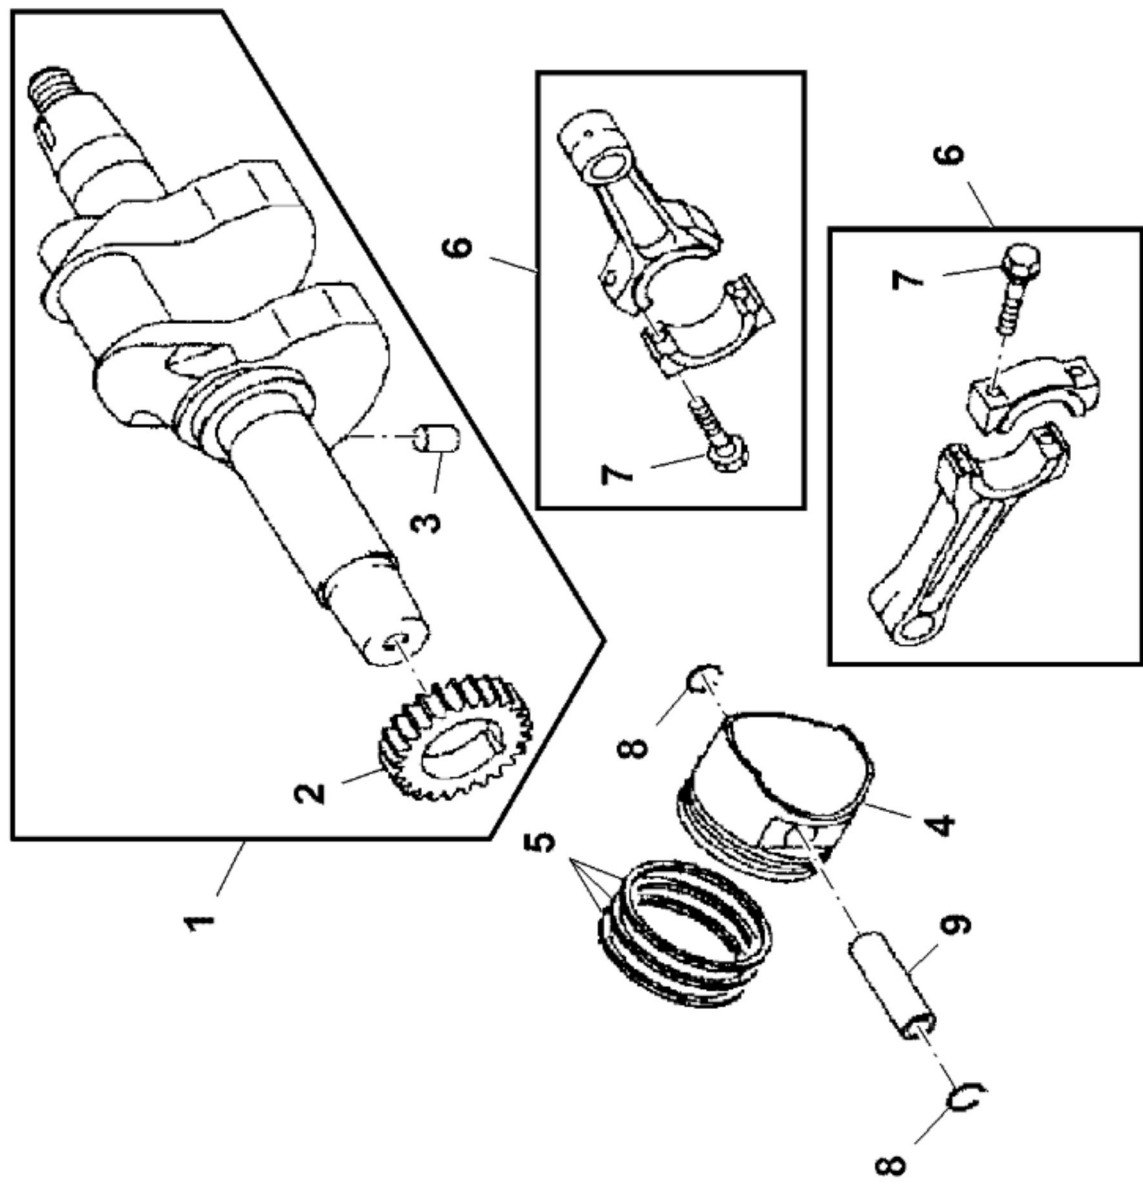

PU15854

KEY	PART NO.	PART NAME	QTY	REMARKS
1	MIA12899	CRANKSHAFT	1	SUB FOR AM133733
2	M76121	SPUR GEAR	1	USE WITH AM133733
2	M1U14323	SPUR GEAR	1	ORDER MIA12899
3	M76122	DOWEL PIN	1	USE WITH AM133733
4	M1U11458	PISTON	2	SUB FOR M117035
4	M117036	PISTON	1	.50 MM (.020") OS, SUB FOR AM117847
5	M97319	PISTON RING KIT	2	
5	M97328	PISTON RING KIT	1	0.50 mm (0.020") OS
6	AM133731	CONNECTING ROD	2	ORDER MIA12487
6	MIA12487	CONNECTING ROD	2	
6	AM133732	CONNECTING ROD	1	0.50 mm (0.020") US, ORDER MIA12608
6	MIA12608	CONNECTING ROD	1	
7	M147310	BOLT	4	
8	M76120	SNAP RING	4	
9	M76119	PIN	2	

MP19151

KEY	PART NO.	PART NAME	QTY	REMARKS
1	M76088	PUSH ROD	4	
2	M76089	TAPPET	4	
3	M1A12872	CAMSHAFT	1	SUB FOR AM124510
4	AM109389	ARM KIT	2	Shaft & amp; Rocker Arm ; SUB COMPONENTS (4) M76086; Rocker Arms (2) M76087 Rocker Arm Shafts AND (4) M76093; Clip
4	M76086	ROCKER ARM	4	
4	M76087	SHAFT	2	
4	M76093	CLIP	4	
5	M76092	NIUT	4	
6	M76091	SCREW	4	
7	M118845	RETAINER	8	
8	M118842	RETAINER	4	
9	M135854	SPRING	4	
10	M76084	RETAINER	4	
11	M76090	SEAL	4	
12	M150465	INTAKE VALVE	2	
13	M118844	EXHAUST VALVE	2	