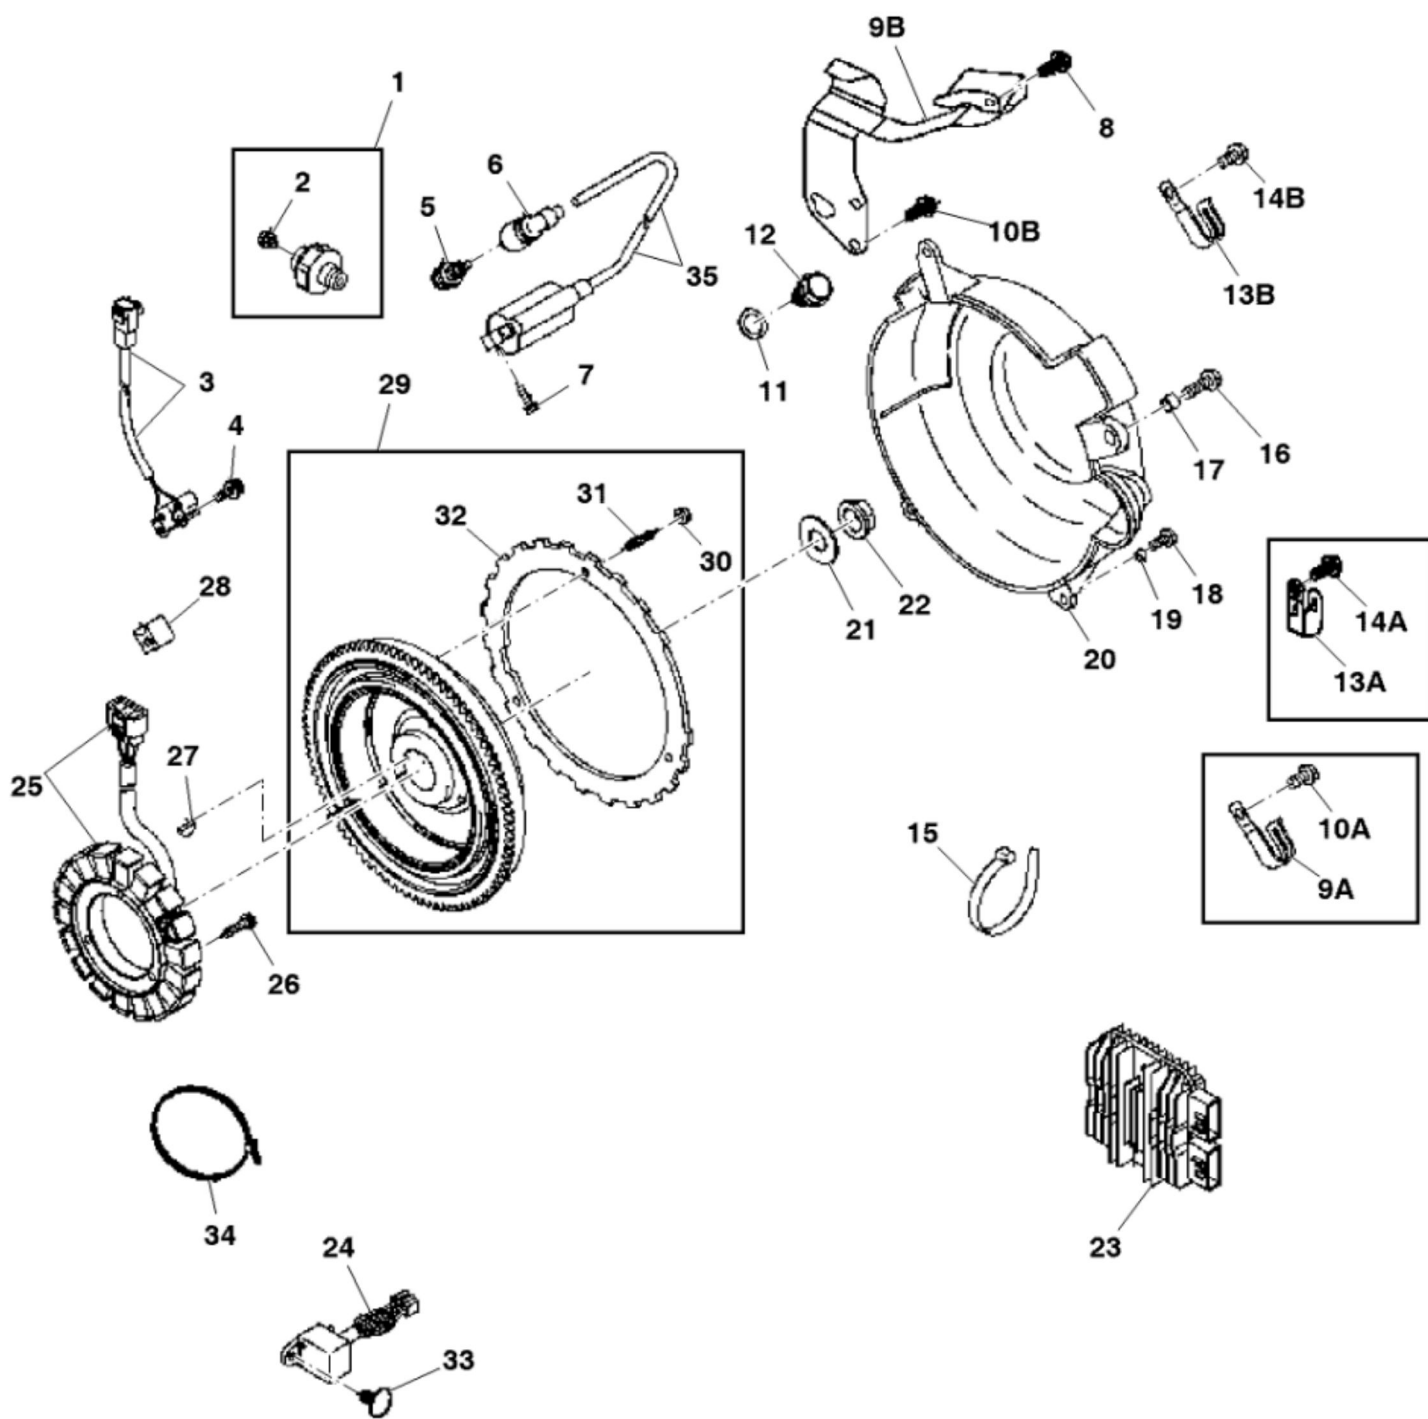

PU06358

KEY	PART NO.	PART NAME	QTY	REMARKS
1	M152192	SWITCH	1	Oil Pressure, Engine, MARKED FD620D-AS26, FD620D-BS26, FD620D-CS26)
1	MIA11992	PRESSURE SWITCH	1	OIL, Engine, MARKED FD620D-DS26, FD620D-ES26
2	21M7295	SCREW	1	M4 X 6
3	MIU11411	ELECTRICAL COIL	1	Pulsing
4	21M7230	SCREW	2	M4 X 14
4	24M1750	SHIM	2	
4	12H315	LOCK WASHER	2	0.164"
5	M138938	SPARK PLUG	2	
6	M88905	CAP	2	
7	MIU11649	SCREW	4	
8	19M7775	SCREW	1	M6 X 16
9A	M117244	CLAMP	1	
9B	MIU12373	BRACKET	1	
10A	19M7865	SCREW	1	M8 X 16
10B	19M7865	SCREW	2	M8 X 16
11	M76158	GASKET	1	
12	PT14207	DRAIN PLUG	1	
13A	PT14156	CLAMP	1	ORDER M117244
13B	M117244	CLAMP	1	
14A	19M7865	BOLT	1	M8 X 16, SUB FOR PT18497
14B	19M7865	SCREW	1	M8 X 16
15	R44302	TIE BAND	2	
16	19M7867	SCREW	1	M8 X 25
17	M117055	BUSHING	1	
18	19M7775	SCREW	3	M6 X 16
19	M117056	BUSHING	3	
20	M118618	COVER	1	
21	M76165	WASHER	1	
22	M74275	NIUT	1	
23	MIU11409	VOLTAGE REGULATOR	1	NLA; ORDER MIU14344
23	MIU14344	VOLTAGE REGULATOR	1	
24	MIA10974	RELAY	1	NLA; ORDER MIA12016; Fuel Pump
24	MIA12016	RELAY	1	
25	MIU11412	ELECTRICAL COIL	1	Charging