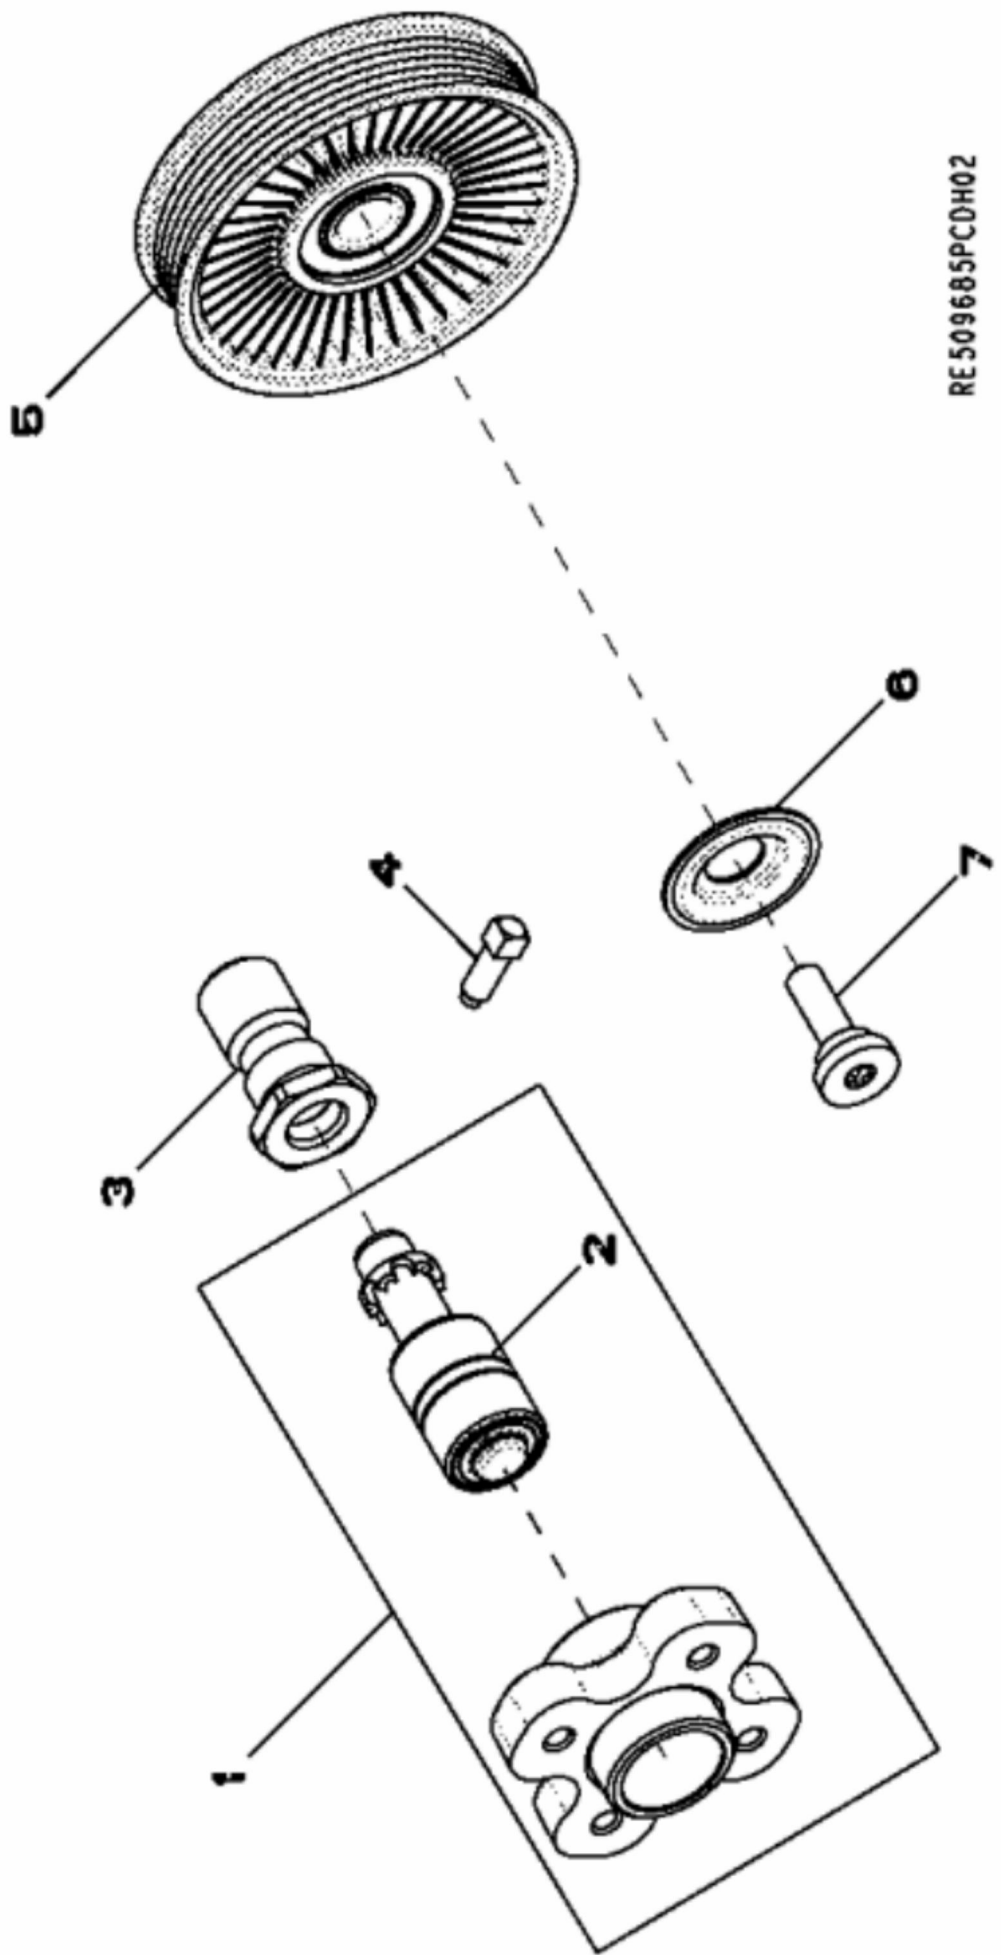

RE509685PCDH02

KEY	PART NO.	PART NAME	QTY	Engine Serial No.	REMARKS
1	RE505621	HUB	1		
2	R520229	BALL BEARING	1		
3	R515308	BUSHING	1	____-012403	(USE WITH R504054)
3	R519436	TUBE NUT	1	012404-____	(USE WITH R519653)
4	22M7171	SET SCREW	1		M8 X 20
5	RE527250	IDLER	1		(Not As Illustrated) (SUB RE537940) (ALSO ORDER R527985 AND R527987) (SUB FOR RE515375)
5	RE537940	IDLER	1		(USE WITH R527985 AND R527987)
6	R515135	SLEEVE	1		(Not As Illustrated) (SUB R527985) (ALSO ORDER R527987)
6	R527985	DUST SHIELD	1		(USE WITH R527987)
7	R153677	SCREW	1		(Not As Illustrated) M10 X 35, (SUB R527987) (ALSO ORDER R527985)
7	R527987	SOCKET HEAD SCREW	1		(USE WITH R527985)
..	.....	COVER	1	____-012403	(4401) (USE WITH R504054)
..	.....	COVER	1	012404-____	(4401) (USE WITH R519653)