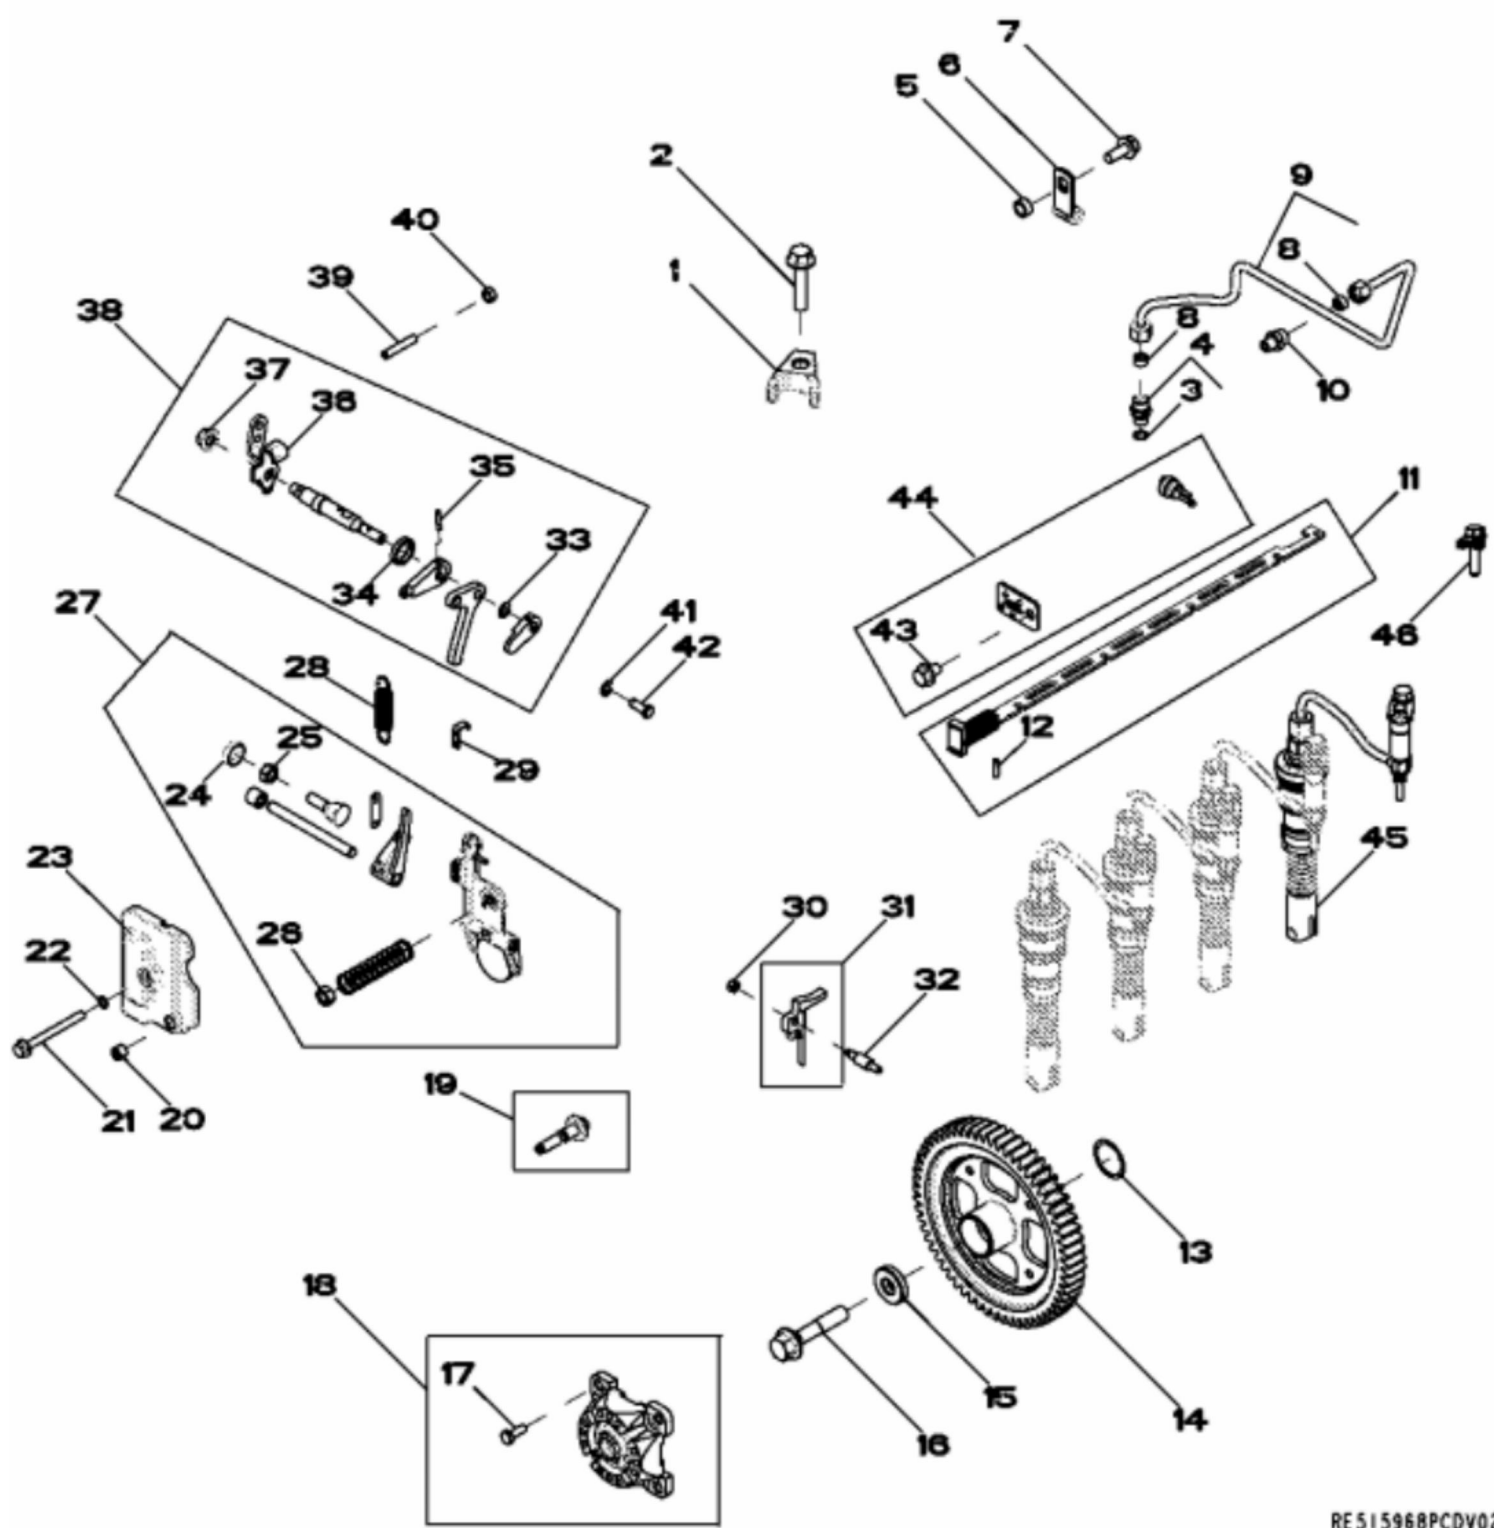

RE509117PCD002

KEY	PART NO.	PART NAME	QTY	REMARKS
1	R504680	CAP SCREW	1	M12 X 110
2	R502885	BUSHING	1	ID 13MM
3	RE520244	PULLEY	1	(ALSO ORDER AR67942)
4	T143324	O-RING	1	

**RE515286PCDD01**

KEY	PART NO.	PART NAME	QTY	REMARKS
1	R515294	HOUSING	1	
2	19M7788	SCREW	3	M12 X 25

RE515076PCDF01

KEY	PART NO.	PART NAME	QTY	REMARKS
1	R519447	RING GEAR	1	Z = 127
2	RE508934	FLYWHEEL	1	(MARKED R505124) (SUB FOR RE530740 THIS APPLICATION)
3	RE515576	SCREW	6	M12 X 38

RE515968PCDV02

KEY	PART NO.	PART NAME	QTY	Engine Serial No.	REMARKS
1	R524622	CLAMP	4		SUB FOR R502996
2	19M9766	SCREW	4		M10 X 45
3	51M7039	O-RING	1		8.100 X 1.600 mm
4	RE519890	ADAPTER FITTING	1		
5	28H1511	WASHER	1		0.364" X 0.540" X 1/4"
6	R135106	CLAMP	1		
7	19M7866	SCREW	1		M8 X 20
8	R51936	SEALING WASHER	2		
9	RE522410	ANEROID LINE	1		
10	RE502650	FITTING	1		
11	RE523411	RACK	1		
12	34M7201	SPRING PIN	2		4 X 10 mm
13	R515112	SHIM	1		
14	R502760	SPUR GEAR	1		CAMSHAFT
15	R516770	WASHER	1		
16	R517240	SCREW	1		
17	19M8425	CAP SCREW	4		M6 X 16
18	RE521054	ENGINE KIT	1	____-061335	(Flyweight) ORDER RE528481 AND RE528480
18	RE528481	WEIGHT KIT	1	061336-____	(Flyweight) USE WITH RE528480
19	RE540502	MAGNET KIT	1		SUB FOR RE526569
20	RE42713	PIPE PLUG	1		
21	19M8483	SCREW	1		M6 X 65
22	A4365R	O-RING	1		
23	R520209	COVER	1		
24	R504206	PLUG	1		
25	14M7147	NUT	1		M8
26	14M7273	NUT	1		M8
27	RE521049	GOVERNOR KIT	1	____-061335	(Leaf Spring Not Included In Kit) (Governor Lever) ORDER RE528480 AND RE528481
27	RE528480	GOVERNOR KIT	1	061336-____	(Leaf Spring Not Included In Kit) (Governor Lever) USE WITH RE528481
28	R515348	EXTENSION SPRING	1		
29	R515352	LEAF SPRING	1		