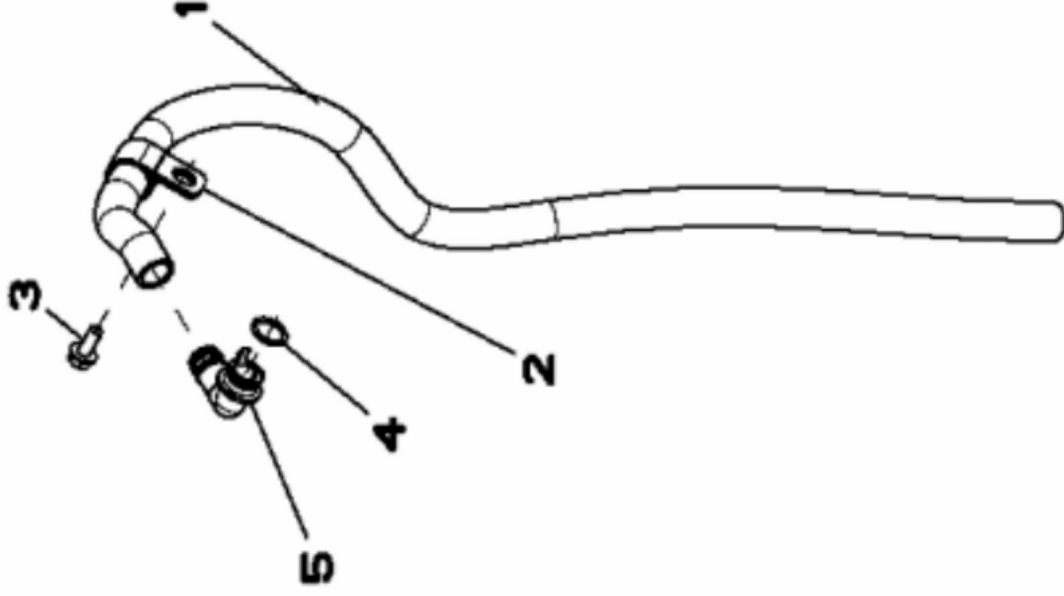

KEY	PART NO.	PART NAME	QTY	REMARKS
1	R516662	SCREW	8	M8 X 30
2	19M7801	SCREW	8	M8 X 60, (USE WITH R525211)
3	R525211	SPACER	8	
4	R518558	EXHAUST MANIFOLD	1	
5	R515296	GASKET	4	

RE509130PCDD02