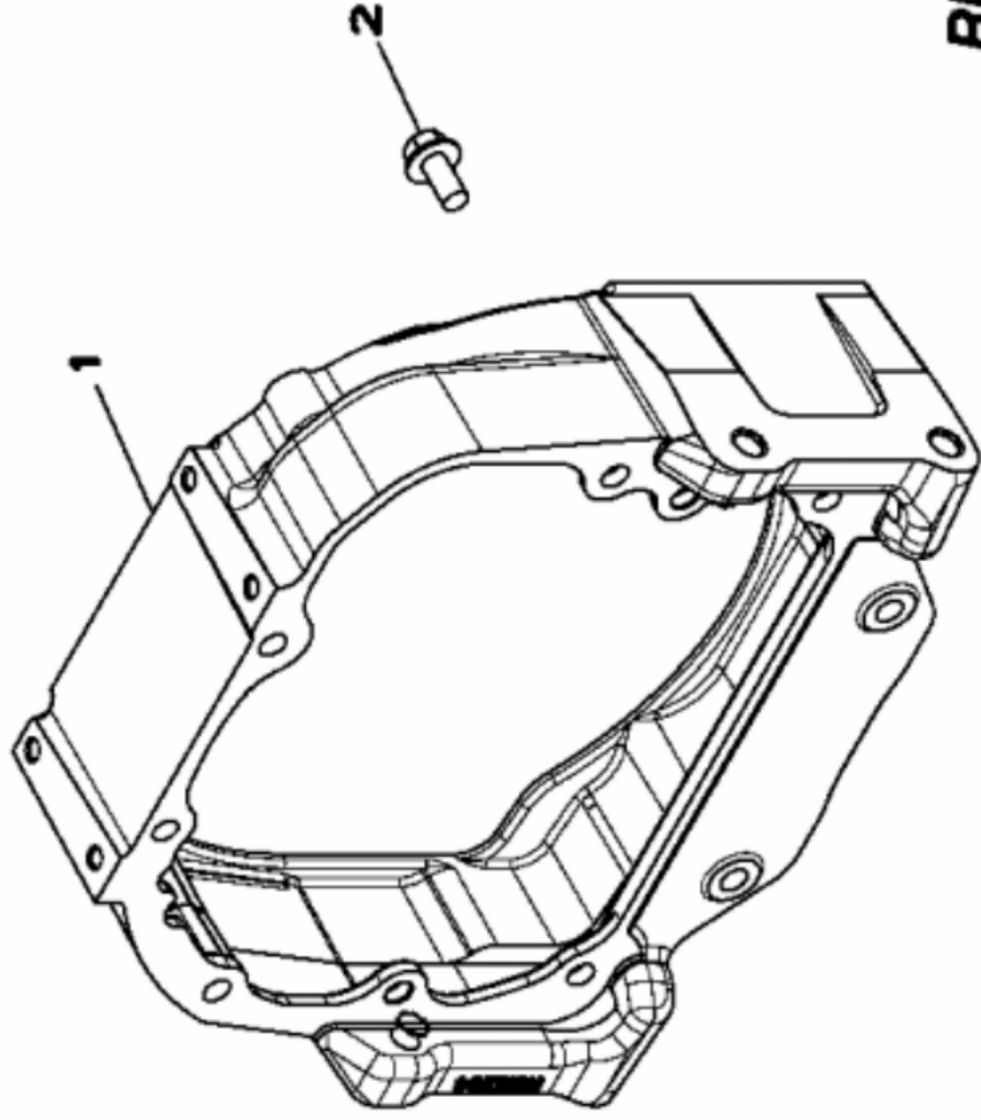

RE509872PCDD03

KEY	PART NO.	PART NAME	QTY	Engine Serial No.	REMARKS
1	RE517080	SCREW	5		
2	R26287	O-RING	5		
3	RE509946	VALVE COVER	1		
4	R504876	ISOLATOR	1		
5	37M7089	SCREW	2		M6 X 12
6	R515057	FILLER CAP	1		
7	RE42713	PIPE PLUG	1	____-052424	1/8"-27NPT
..	PM710XX280	SEALANT	AR		

RE509117PCD002

KEY	PART NO.	PART NAME	QTY	REMARKS
1	R504680	CAP SCREW	1	M12 X 110
2	R502885	BUSHING	1	ID 13MM
3	RE520244	PULLEY	1	(ALSO ORDER AR67942)
4	T143324	O-RING	1	

**RE515286PCDD01**

KEY	PART NO.	PART NAME	QTY	REMARKS
1	R515294	HOUSING	1	
2	19M7788	SCREW	3	M12 X 25

RE515076PCDF01

KEY	PART NO.	PART NAME	QTY	REMARKS
1	R519447	RING GEAR	1	Z = 127
2	RE508934	FLYWHEEL	1	(MARKED R505124) (SUB FOR RE530740 THIS APPLICATION)
3	RE515576	SCREW	6	M12 X 38

RE515968PCDV02

KEY	PART NO.	PART NAME	QTY	Engine Serial No.	REMARKS
1	R524622	CLAMP	4		SUB FOR R502996
2	19M9766	SCREW	4		M10 X 45
3	51M7039	O-RING	1		8.100 X 1.600 mm
4	RE519890	ADAPTER FITTING	1		
5	28H1511	WASHER	1		0.364" X 0.540" X 1/4"
6	R135106	CLAMP	1		
7	19M7866	SCREW	1		M8 X 20
8	R51936	SEALING WASHER	2		
9	RE522410	ANEROID LINE	1		
10	RE502650	FITTING	1		
11	RE523411	RACK	1		
12	34M7201	SPRING PIN	2		4 X 10 mm
13	R515112	SHIM	1		
14	R502760	SPUR GEAR	1		CAMSHAFT
15	R516770	WASHER	1		
16	R517240	SCREW	1		
17	19M8425	CAP SCREW	4		M6 X 16
18	RE521054	ENGINE KIT	1	____-061335	(Flyweight) ORDER RE528481 AND RE528480
18	RE528481	WEIGHT KIT	1	061336-____	(Flyweight) USE WITH RE528480
19	RE540502	MAGNET KIT	1		SUB FOR RE526569
20	RE42713	PIPE PLUG	1		
21	19M8483	SCREW	1		M6 X 65
22	A4365R	O-RING	1		
23	R520209	COVER	1		
24	R504206	PLUG	1		
25	14M7147	NUT	1		M8
26	14M7273	NUT	1		M8
27	RE521049	GOVERNOR KIT	1	____-061335	(Leaf Spring Not Included In Kit) (Governor Lever) ORDER RE528480 AND RE528481
27	RE528480	GOVERNOR KIT	1	061336-____	(Leaf Spring Not Included In Kit) (Governor Lever) USE WITH RE528481
28	R515348	EXTENSION SPRING	1		
29	R515352	LEAF SPRING	1		