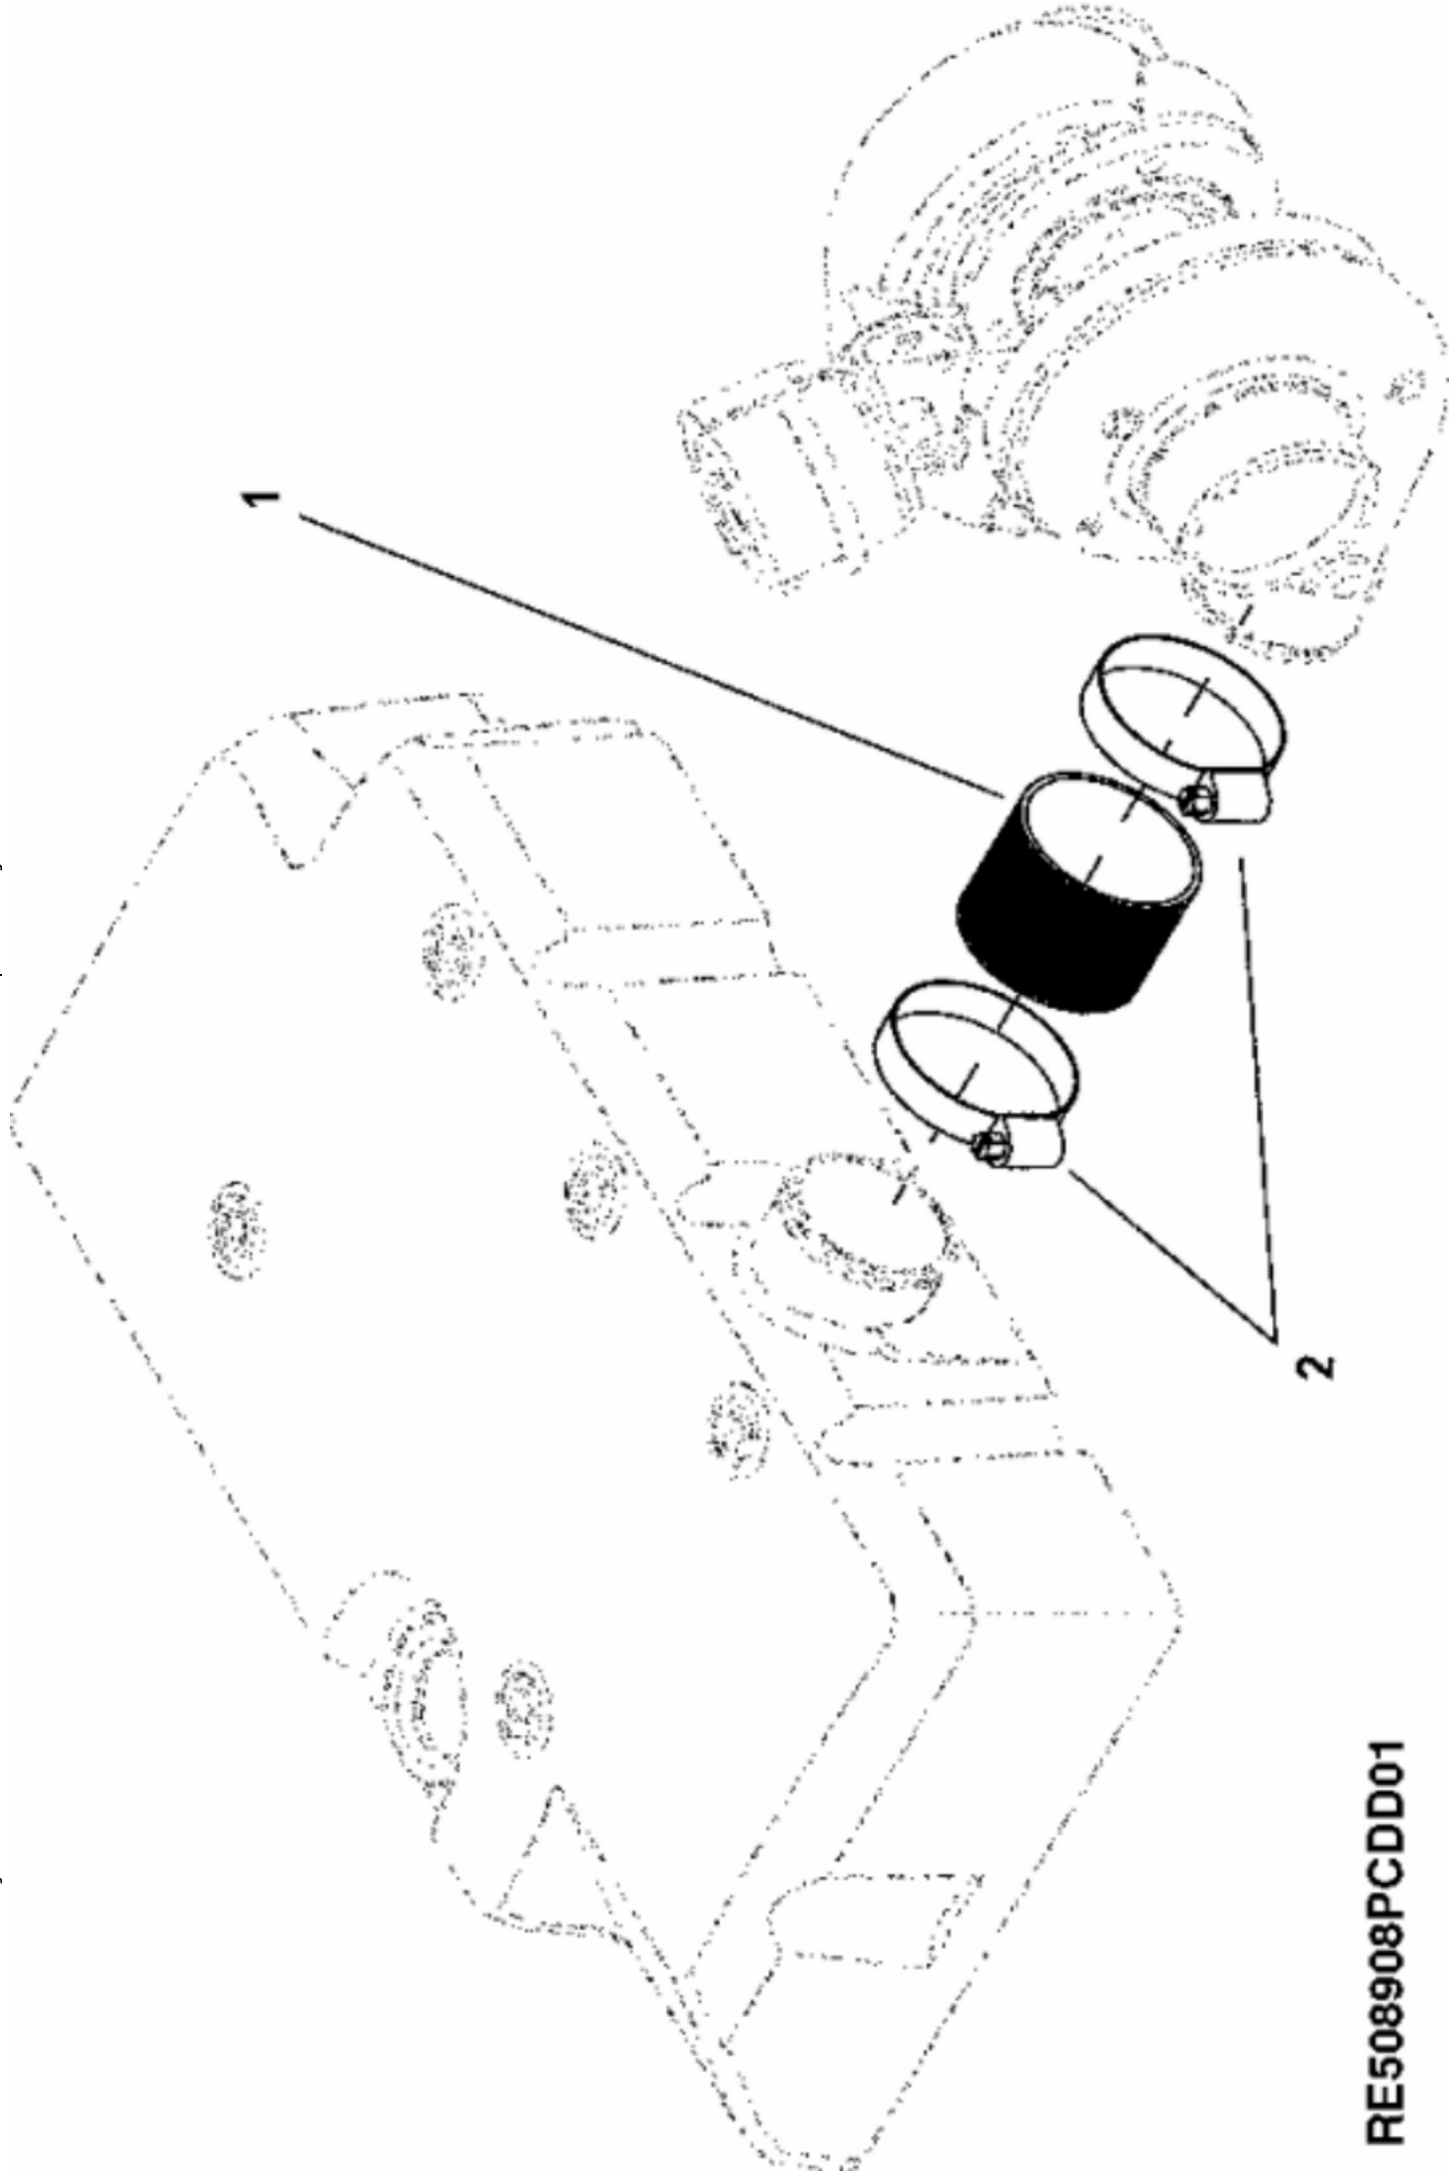

RE508908PCDD01

KEY	PART NO.	PART NAME	QTY	REMARKS
1	R518766	HOSE	1	LGTH=49MM
2	TY22470	CLAMP	2