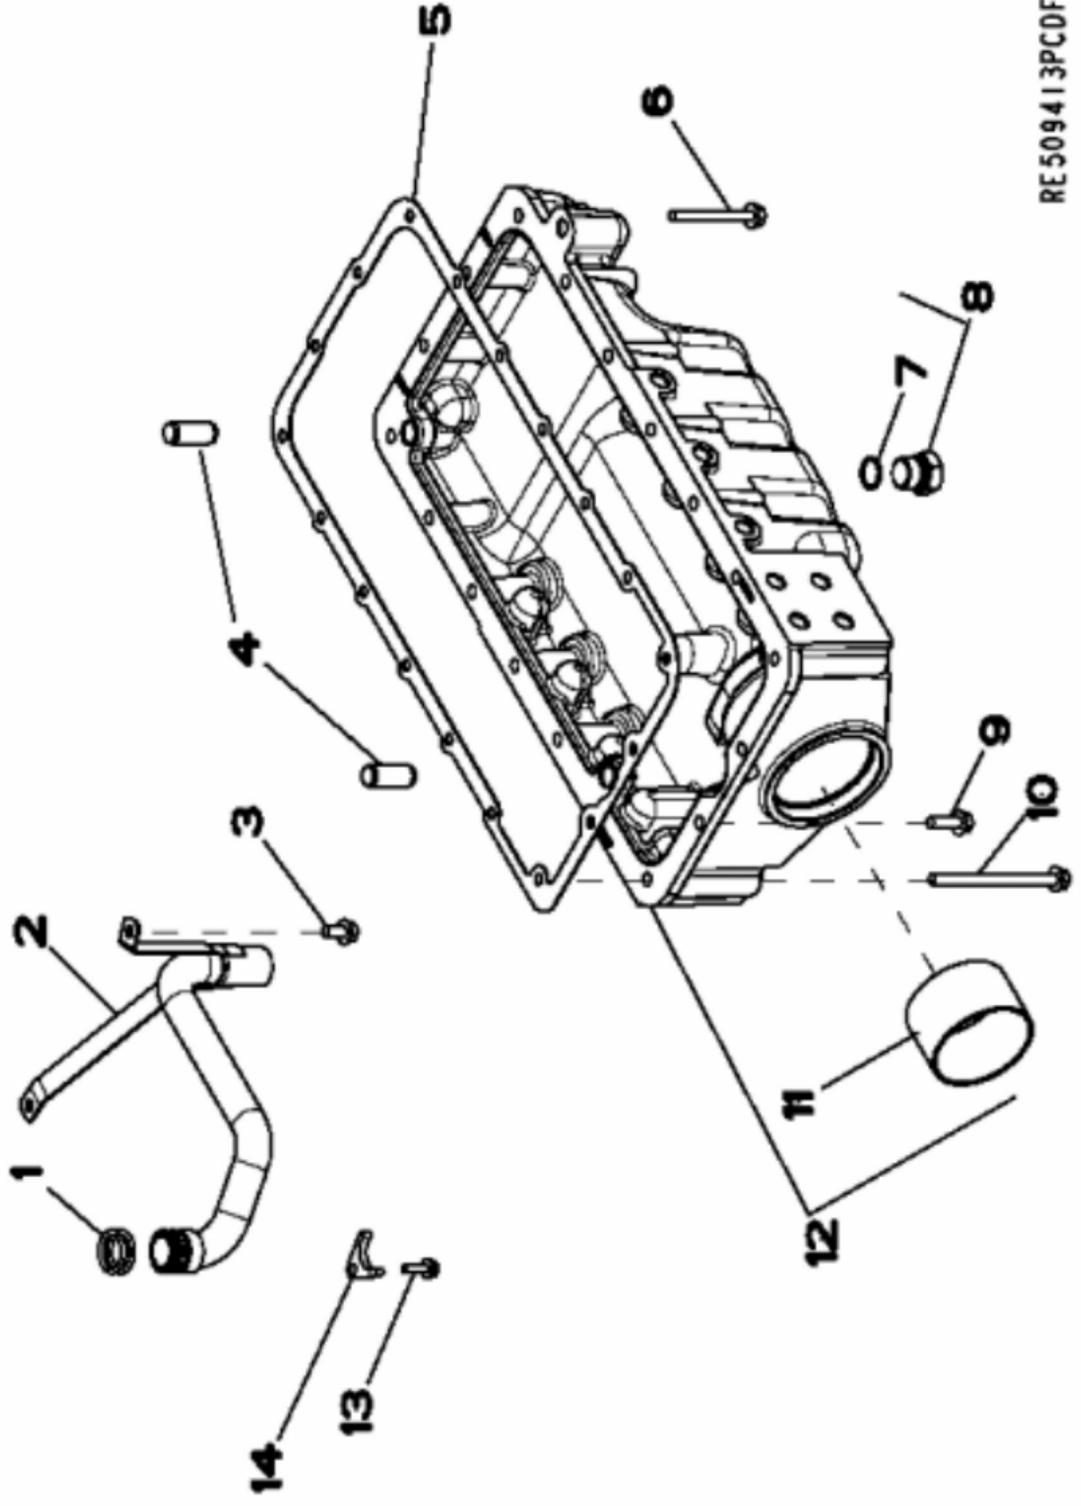

RE509413PCDF03

KEY	PART NO.	PART NAME	QTY	REMARKS
1	R47153	O-RING	2	
2	RE515078	TUBE	1	(ALSO ORDER (2) R47153) (USE WITH R502568)
2	RE530082	TUBE	1	(USE WITH R522220)
3	19M7865	SCREW	2	M8 X 16, (USE WITH RE515078)
3	21M7536	SCREW	2	M8 X 16, (USE WITH RE530082)
4	R521350	DOWEL PIN	2	(USE WITH RE526589)
4	R54380	DOWEL PIN	2	(USE WITH RE522549)
5	R519531	GASKET	1	
6	19M7803	SCREW	12	M8 X 70
7	51M7045	O-RING	1	19.300 X 2.200 mm
8	RE46687	DRAIN PLUG	1	
9	19M7867	SCREW	2	M8 X 25
10	19M7873	SCREW	4	M8 X 110
11	LVU14343	BUSHING	1	
12	RE526589	OIL PAN	1	(SUB FOR RE522549)
13	19M7862	SCREW	1	M6 X 20
14	R515110	CLAMP	1	
..	PM710XX280	SEALANT	AR	
..	.....	CYLINDER BLOCK	NA	(4600) (MARKED R502568 OR R522220)