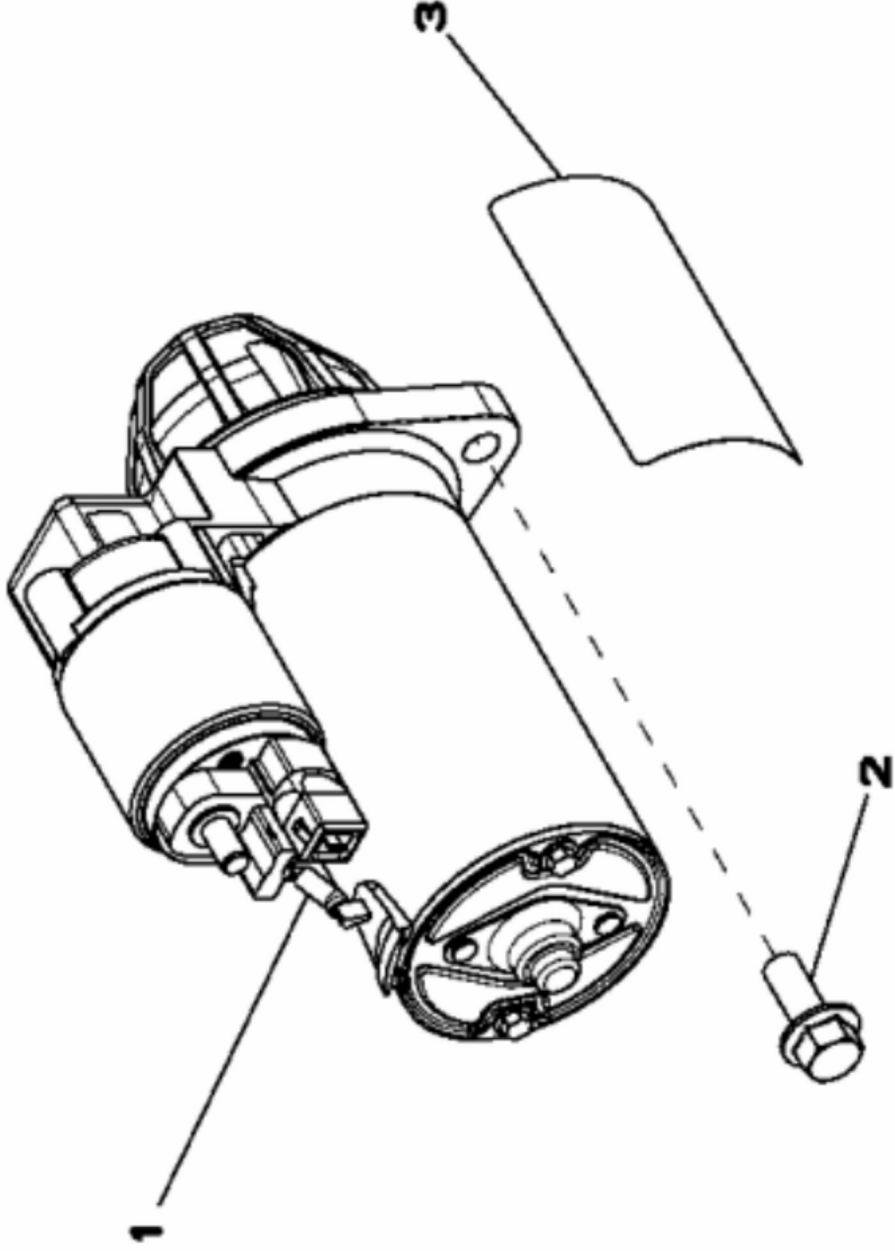

RE509124PCDG03

KEY	PART NO.	PART NAME	QTY	REMARKS
1	RE526915	THERMOSTAT KIT	1	(9901) (SUB FOR RE506111 OR RE527857)
2	R523237	SNAP RING	1	(USE WITH RE526915)

RE509685PCDH02

KEY	PART NO.	PART NAME	QTY	Engine Serial No.	REMARKS
1	RE505621	HUB	1		
2	R520229	BALL BEARING	1		
3	R515308	BUSHING	1	____-012403	(USE WITH R504054)
3	R519436	TUBE NUT	1	012404-____	(USE WITH R519653)
4	22M7171	SET SCREW	1		M8 X 20
5	RE527250	IDLER	1		(Not As Illustrated) (SUB RE537940 ) (ALSO ORDER R527985 AND R527987 ) (SUB FOR RE515375)
5	RE537940	IDLER	1		(USE WITH R527985 AND R527987)
6	R515135	SLEEVE	1		(Not As Illustrated) (SUB R527985 ) (ALSO ORDER R527987)
6	R527985	DUST SHIELD	1		(USE WITH R527987)
7	R153677	SCREW	1		(Not As Illustrated) M10 X 35, (SUB R527987 ) (ALSO ORDER R527985)
7	R527987	SOCKET HEAD SCREW	1		(USE WITH R527985)
..	.....	COVER	1	____-012403	(4401) (USE WITH R504054)
..	.....	COVER	1	012404-____	(4401) (USE WITH R519653)

RE509650PCDE03

KEY	PART NO.	PART NAME	QTY	REMARKS
1	R516662	SCREW	8	M8 X 30
2	19M7801	SCREW	8	M8 X 60, (USE WITH R525211)
3	R525211	SPACER	8	
4	R518558	EXHAUST MANIFOLD	1	
5	R515296	GASKET	4	

**RE509130PCDD02**

KEY	PART NO.	PART NAME	QTY	REMARKS
1	TY22450	BULK HOSE	1	(SUB FOR R99793 THIS APPLICATION)
2	R72659	CLAMP	1	
3	19M7866	SCREW	1	M8 X 20
4	R72328	O-RING	1	
5	R120467	ELBOW FITTING	1	90°

RE522699PCDD01

KEY	PART NO.	PART NAME	QTY	REMARKS
1	TY22450	BULK HOSE	1	(SUB FOR R99793 THIS APPLICATION)
2	R123586	ELBOW FITTING	1	45°
3	R72328	O-RING	1	