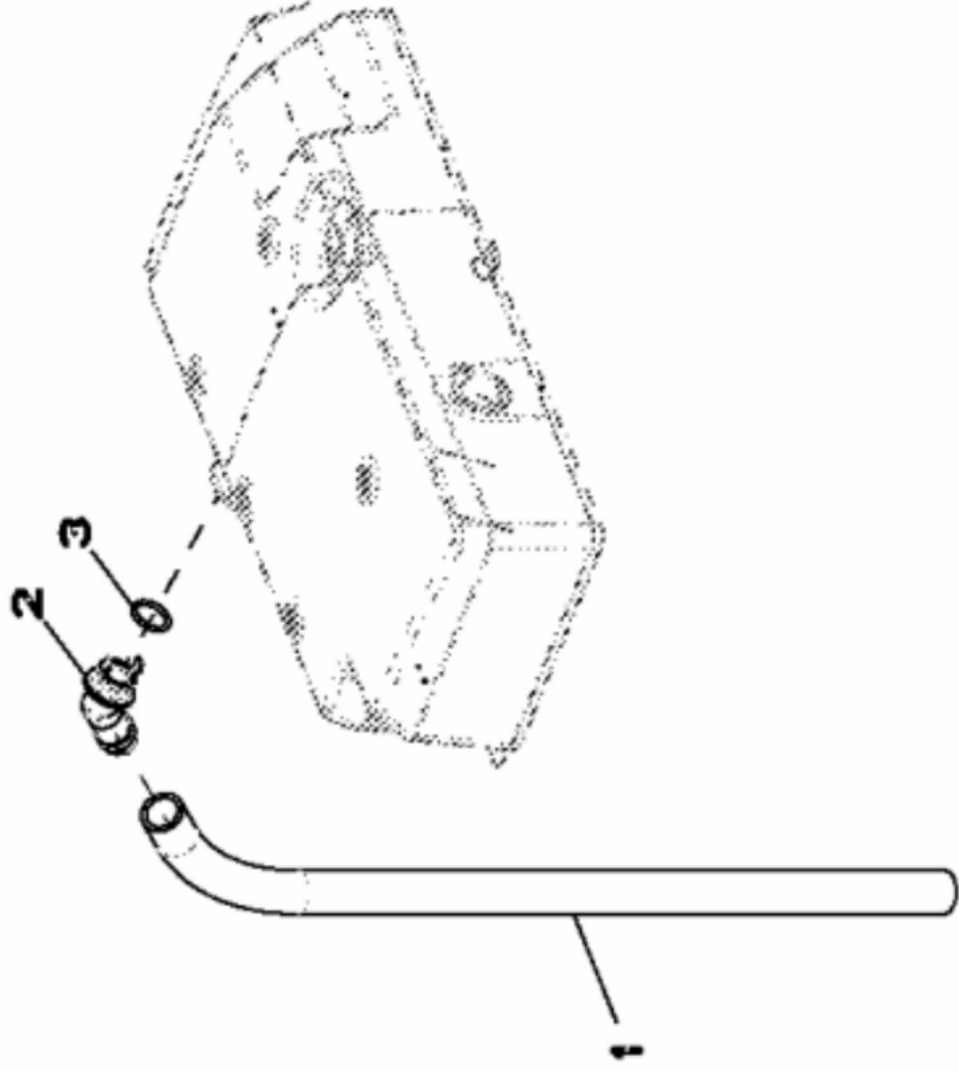

**RE508908PCDD01**

KEY	PART NO.	PART NAME	QTY	REMARKS
1	R518766	HOSE	1	LGTH=49MM
2	TY22470	CLAMP	2	

RE509413PCDF03

KEY	PART NO.	PART NAME	QTY	REMARKS
1	R47153	O-RING	2	
2	RE515078	TUBE	1	(ALSO ORDER (2) R47153 ) (USE WITH R502568)
2	RE530082	TUBE	1	(USE WITH R522220)
3	19M7865	SCREW	2	M8 X 16, (USE WITH RE515078)
3	21M7536	SCREW	2	M8 X 16, (USE WITH RE530082)
4	R521350	DOWEL PIN	2	(USE WITH RE526589)
4	R54380	DOWEL PIN	2	(USE WITH RE522549)
5	R519531	GASKET	1	
6	19M7803	SCREW	12	M8 X 70
7	51M7045	O-RING	1	19.300 X 2.200 mm
8	RE46687	DRAIN PLUG	1	
9	19M7867	SCREW	2	M8 X 25
10	19M7873	SCREW	4	M8 X 110
11	LVU14343	BUSHING	1	
12	RE526589	OIL PAN	1	(SUB FOR RE522549)
13	19M7862	SCREW	1	M6 X 20
14	R515110	CLAMP	1	
..	PM710XX280	SEALANT	AR	
..	.....	CYLINDER BLOCK	NA	(4600) (MARKED R502568 OR R522220)

RE509650PCDE03

KEY	PART NO.	PART NAME	QTY	REMARKS
1	R516662	SCREW	8	M8 X 30
2	19M7801	SCREW	8	M8 X 60, (USE WITH R525211)
3	R525211	SPACER	8	
4	R518558	EXHAUST MANIFOLD	1	
5	R515296	GASKET	4	

**RE509130PCDD02**

KEY	PART NO.	PART NAME	QTY	REMARKS
1	TY22450	BULK HOSE	1	(SUB FOR R99793 THIS APPLICATION)
2	R72659	CLAMP	1	
3	19M7866	SCREW	1	M8 X 20
4	R72328	O-RING	1	
5	R120467	ELBOW FITTING	1	90°

RE522699PCDD01

KEY	PART NO.	PART NAME	QTY	REMARKS
1	TY22450	BULK HOSE	1	(SUB FOR R99793 THIS APPLICATION)
2	R123586	ELBOW FITTING	1	45°
3	R72328	O-RING	1	