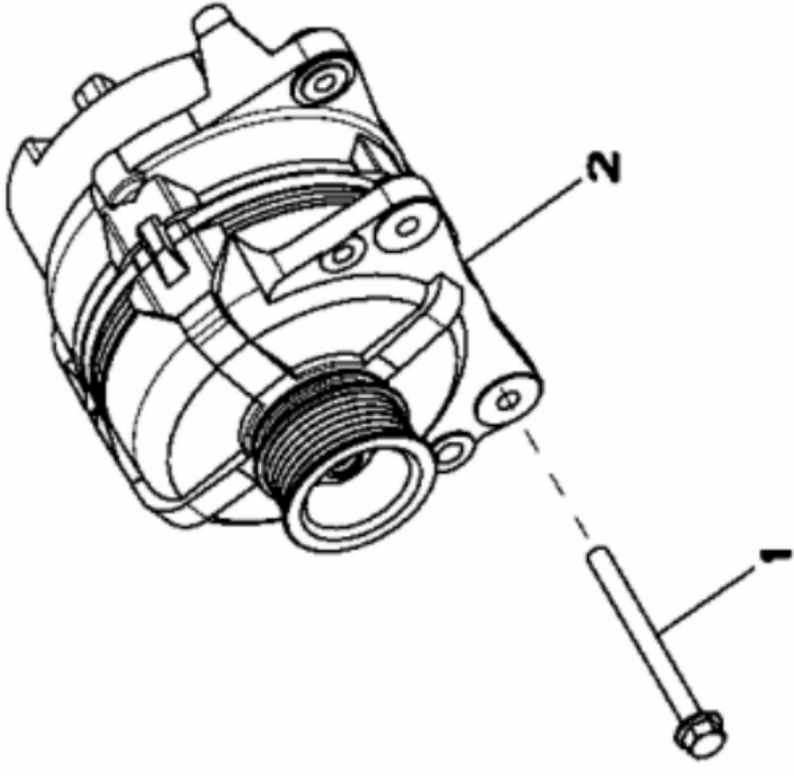

RE509689PCDE01

KEY	PART NO.	PART NAME	QTY	REMARKS
1	19M7913	SCREW	1	M8 X 90
2	RE529377	ALTERNATOR	1	12V - 70AMP (BOSCH))SUB FOR RE509648)
2	SE501831	ALTERNATOR REMAN	1	REMAN FOR RE529377