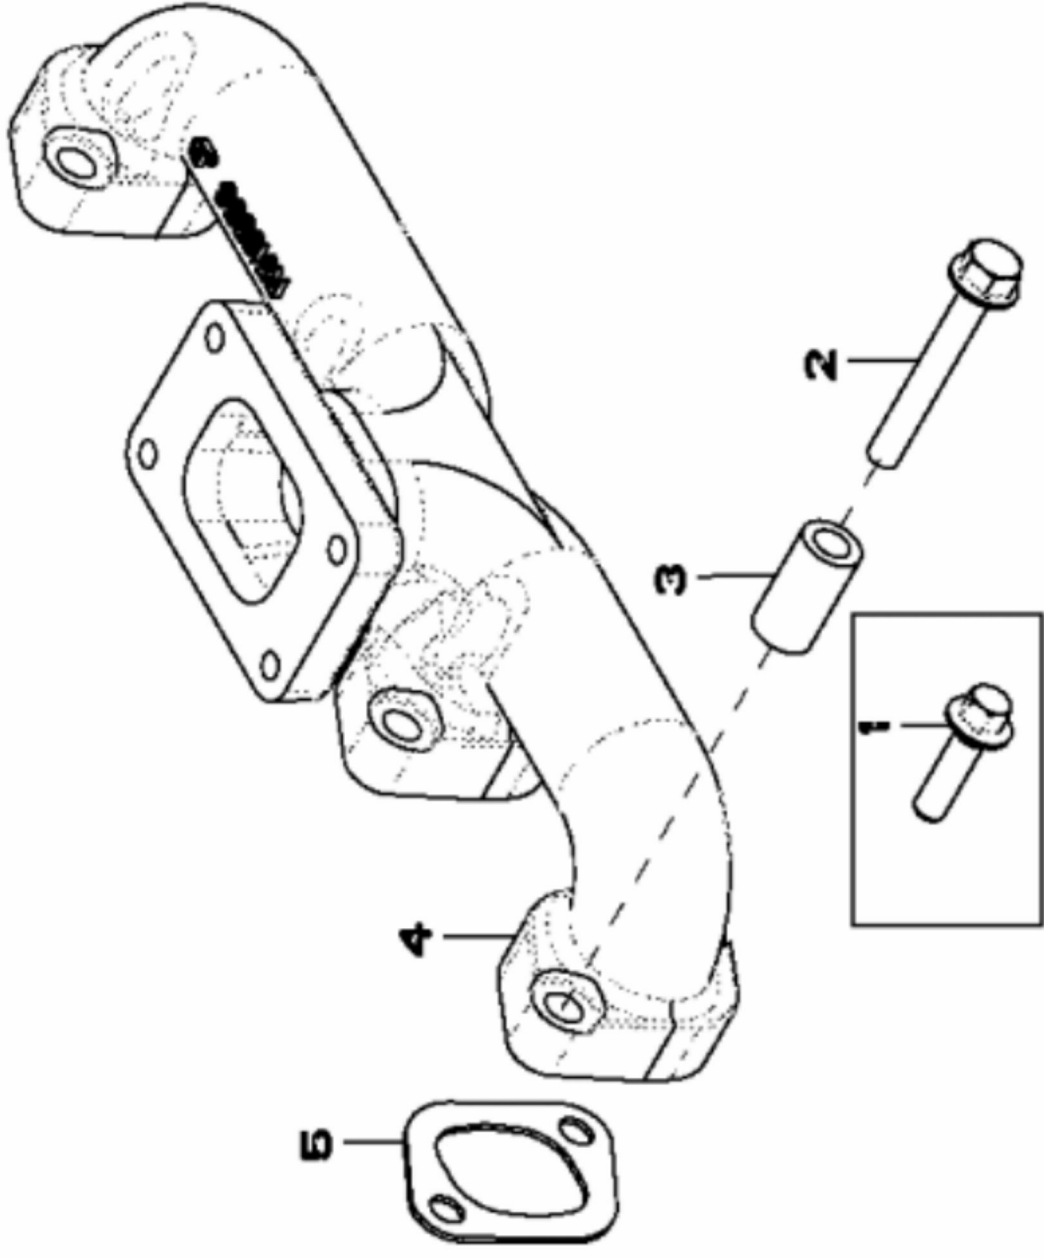

RE509650PCDE03

KEY	PART NO.	PART NAME	QTY	REMARKS
1	R516662	SCREW	8	M8 X 30
2	19M7801	SCREW	8	M8 X 60, (USE WITH R525211)
3	R525211	SPACER	8	
4	R518558	EXHAUST MANIFOLD	1	
5	R515296	GASKET	4