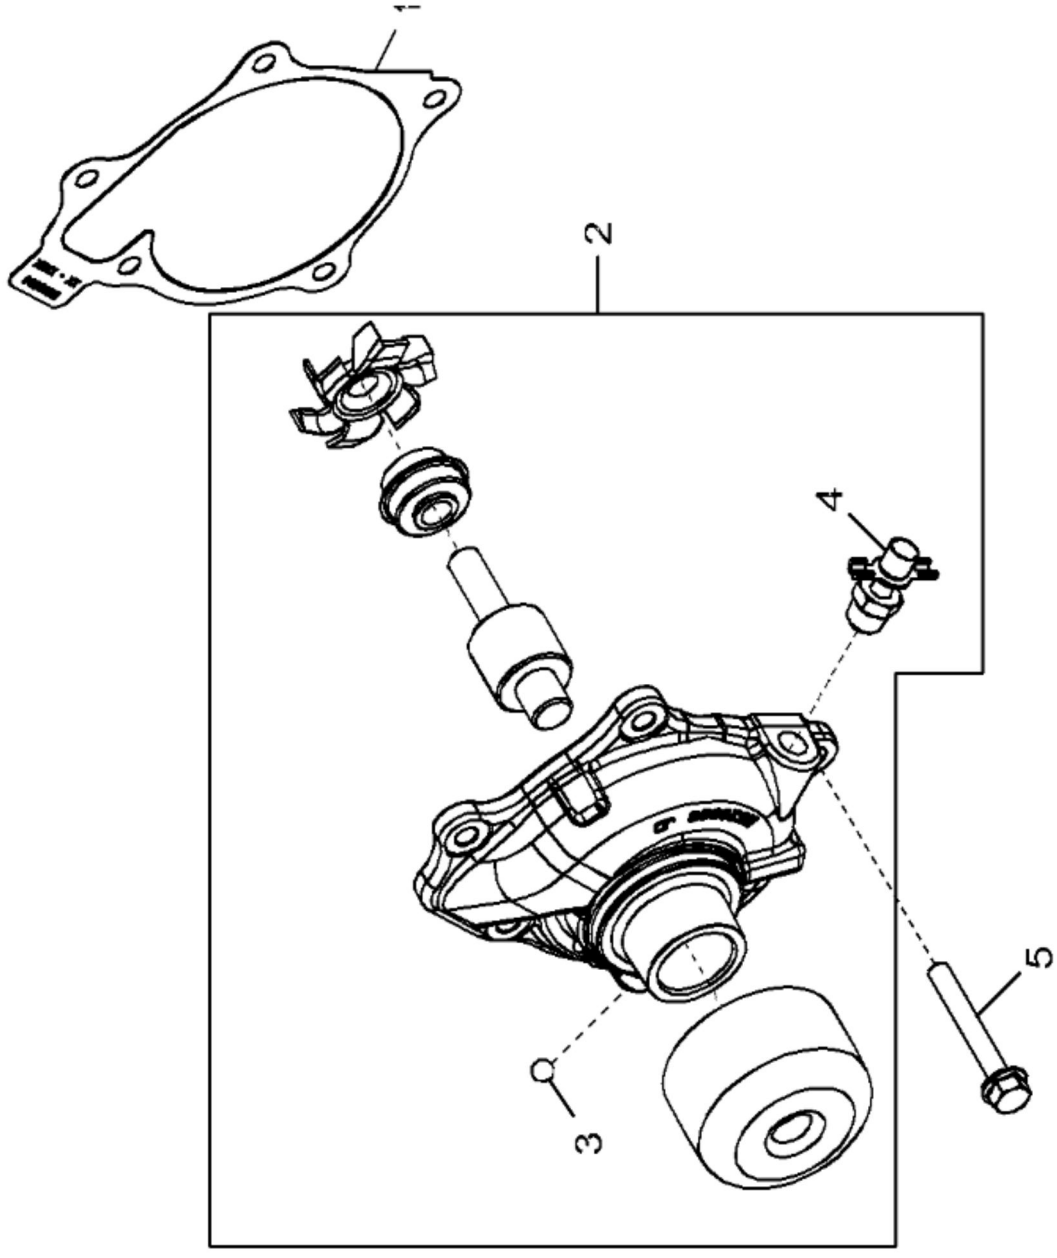

KEY	PART NO.	PART NAME	QTY	Engine Serial No.	REMARKS
30	14M7297	NUT	1		M5
31	RE527454	LEVER	1		
32	R519746	STUD	1		
33	R72653	SNAP RING	1		
34	RE507488	SEAL	1		
35	34M7278	SPRING PIN	2		3 X 18 mm
36	RE524421	LEVER	1		
37	14M7298	FLANGE NUT	1		M8
38	RE524849	THROTTLE KIT	1		(Throttle Lever)
39	22M7179	SET SCREW	2		M6 X 35
40	14M7272	NUT	2		M6
41	R72654	SNAP RING	1		
42	R515303	PIN FASTENER	1		
43	19M7864	SCREW	1		M8 X 12
44	RE521048	GUIDE KIT	1		
45	RE530822	FUEL INJECTION PUMP	4		
45	SE502067	FUEL INJECTION PUMP REMAN	4		REMAN FOR RE530822
46	R518615	CLAMP	4		
..	.....	SEAL KIT	AR		9901 ORDER RE521175
..	PM710XX280	SEALANT	AR		

**RE508908PCDD01**

KEY	PART NO.	PART NAME	QTY	REMARKS
1	R518766	HOSE	1	LGTH=49MM
2	TY22470	CLAMP	2	

RE509413PCDF03

KEY	PART NO.	PART NAME	QTY	REMARKS
1	R47153	O-RING	2	
2	RE515078	TUBE	1	(ALSO ORDER (2) R47153 ) (USE WITH R502568)
2	RE530082	TUBE	1	(USE WITH R522220)
3	19M7865	SCREW	2	M8 X 16, (USE WITH RE515078)
3	21M7536	SCREW	2	M8 X 16, (USE WITH RE530082)
4	R521350	DOWEL PIN	2	(USE WITH RE526589)
4	R54380	DOWEL PIN	2	(USE WITH RE522549)
5	R519531	GASKET	1	
6	19M7803	SCREW	12	M8 X 70
7	51M7045	O-RING	1	19.300 X 2.200 mm
8	RE46687	DRAIN PLUG	1	
9	19M7867	SCREW	2	M8 X 25
10	19M7873	SCREW	4	M8 X 110
11	LVU14343	BUSHING	1	
12	RE526589	OIL PAN	1	(SUB FOR RE522549)
13	19M7862	SCREW	1	M6 X 20
14	R515110	CLAMP	1	
..	PM710XX280	SEALANT	AR	
..	.....	CYLINDER BLOCK	NA	(4600) (MARKED R502568 OR R522220)