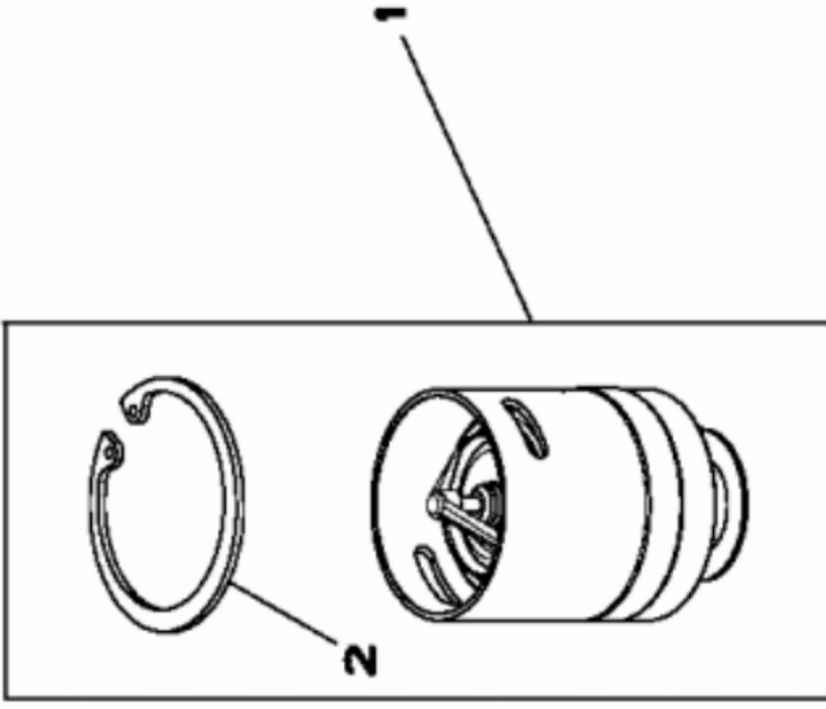

RE509124PCDG03

KEY	PART NO.	PART NAME	QTY	REMARKS
1	RE526915	THERMOSTAT KIT	1	(9901) (SUB FOR RE506111 OR RE527857)
2	R523237	SNAP RING	1	(USE WITH RE526915)