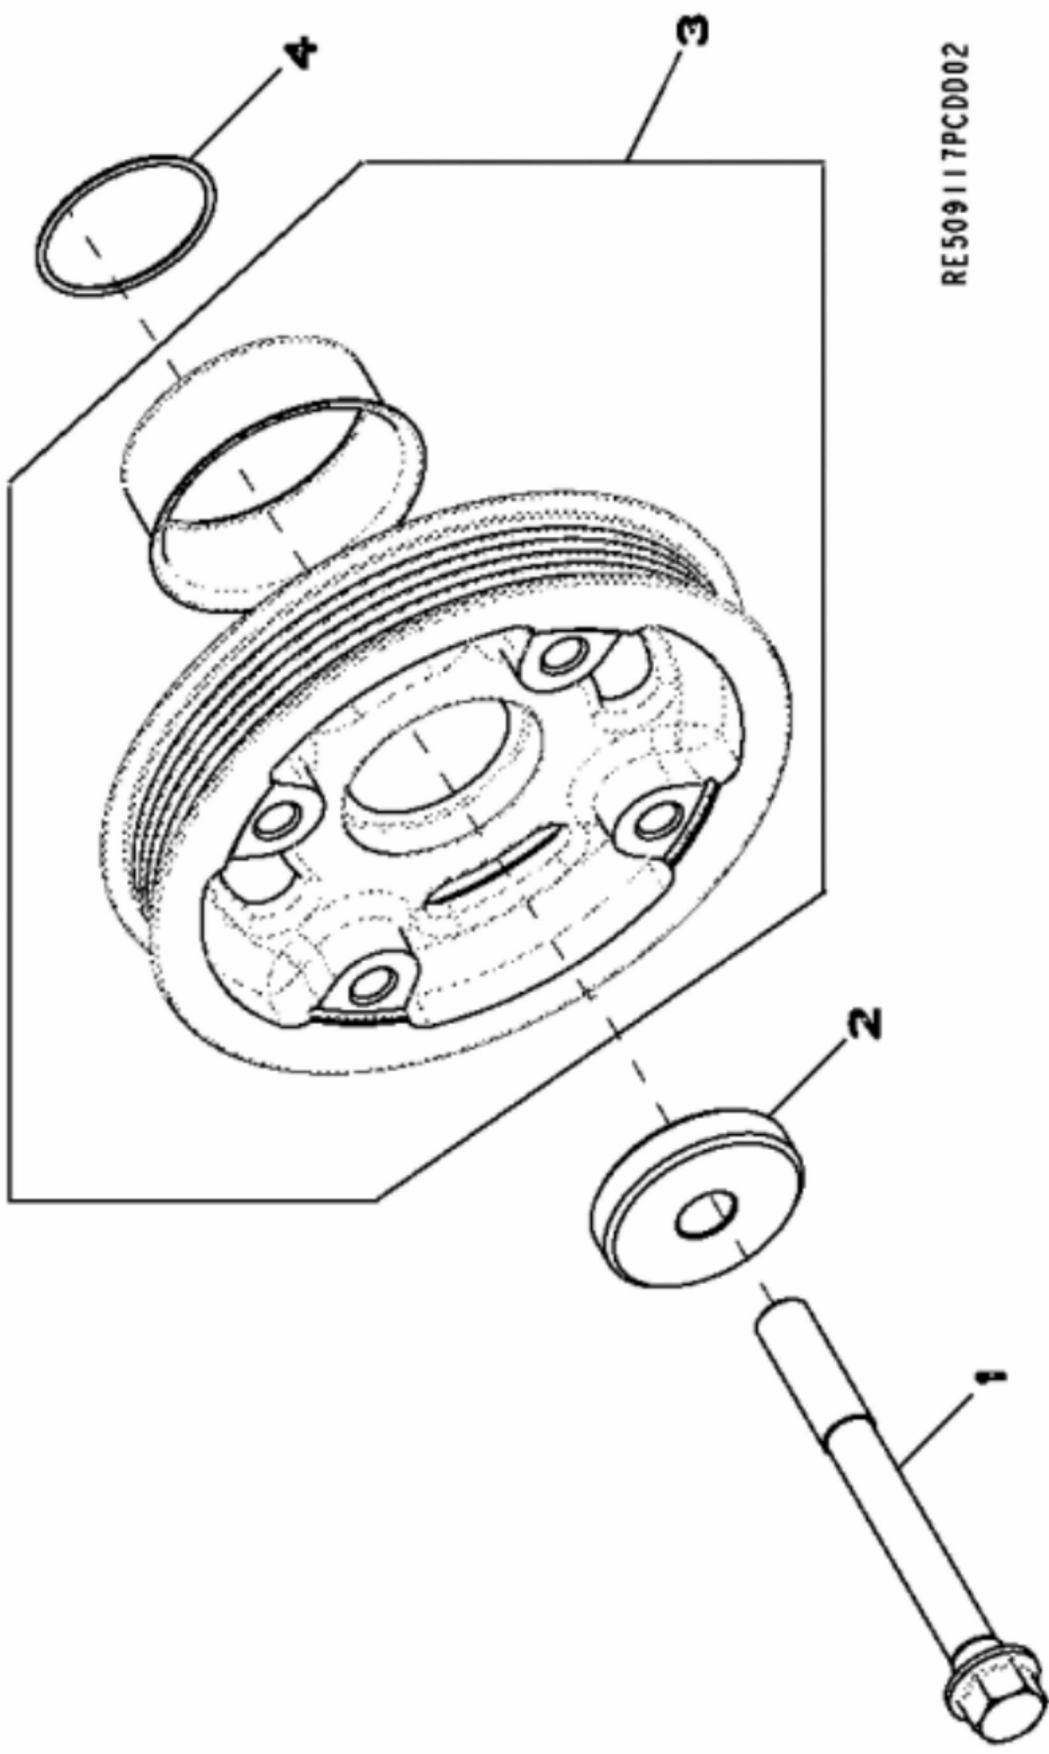

RE509872PCDD03

KEY	PART NO.	PART NAME	QTY	Engine Serial No.	REMARKS
1	RE517080	SCREW	5		
2	R26287	O-RING	5		
3	RE509946	VALVE COVER	1		
4	R504876	ISOLATOR	1		
5	37M7089	SCREW	2		M6 X 12
6	R515057	FILLER CAP	1		
7	RE42713	PIPE PLUG	1	____-052424	1/8"-27NPT
..	PM710XX280	SEALANT	AR		

RE509117PCD002

KEY	PART NO.	PART NAME	QTY	REMARKS
1	R504680	CAP SCREW	1	M12 X 110
2	R502885	BUSHING	1	ID 13MM
3	RE520244	PULLEY	1	(ALSO ORDER AR67942)
4	T143324	O-RING	1	

**RE515286PCDD01**

KEY	PART NO.	PART NAME	QTY	REMARKS
1	R515294	HOUSING	1	
2	19M7788	SCREW	3	M12 X 25

**RE508908PCDD01**

KEY	PART NO.	PART NAME	QTY	REMARKS
1	R518766	HOSE	1	LGTH=49MM
2	TY22470	CLAMP	2	

RE509413PCDF03

KEY	PART NO.	PART NAME	QTY	REMARKS
1	R47153	O-RING	2	
2	RE515078	TUBE	1	(ALSO ORDER (2) R47153 ) (USE WITH R502568)
2	RE530082	TUBE	1	(USE WITH R522220)
3	19M7865	SCREW	2	M8 X 16, (USE WITH RE515078)
3	21M7536	SCREW	2	M8 X 16, (USE WITH RE530082)
4	R521350	DOWEL PIN	2	(USE WITH RE526589)
4	R54380	DOWEL PIN	2	(USE WITH RE522549)
5	R519531	GASKET	1	
6	19M7803	SCREW	12	M8 X 70
7	51M7045	O-RING	1	19.300 X 2.200 mm
8	RE46687	DRAIN PLUG	1	
9	19M7867	SCREW	2	M8 X 25
10	19M7873	SCREW	4	M8 X 110
11	LVU14343	BUSHING	1	
12	RE526589	OIL PAN	1	(SUB FOR RE522549)
13	19M7862	SCREW	1	M6 X 20
14	R515110	CLAMP	1	
..	PM710XX280	SEALANT	AR	
..	.....	CYLINDER BLOCK	NA	(4600) (MARKED R502568 OR R522220)