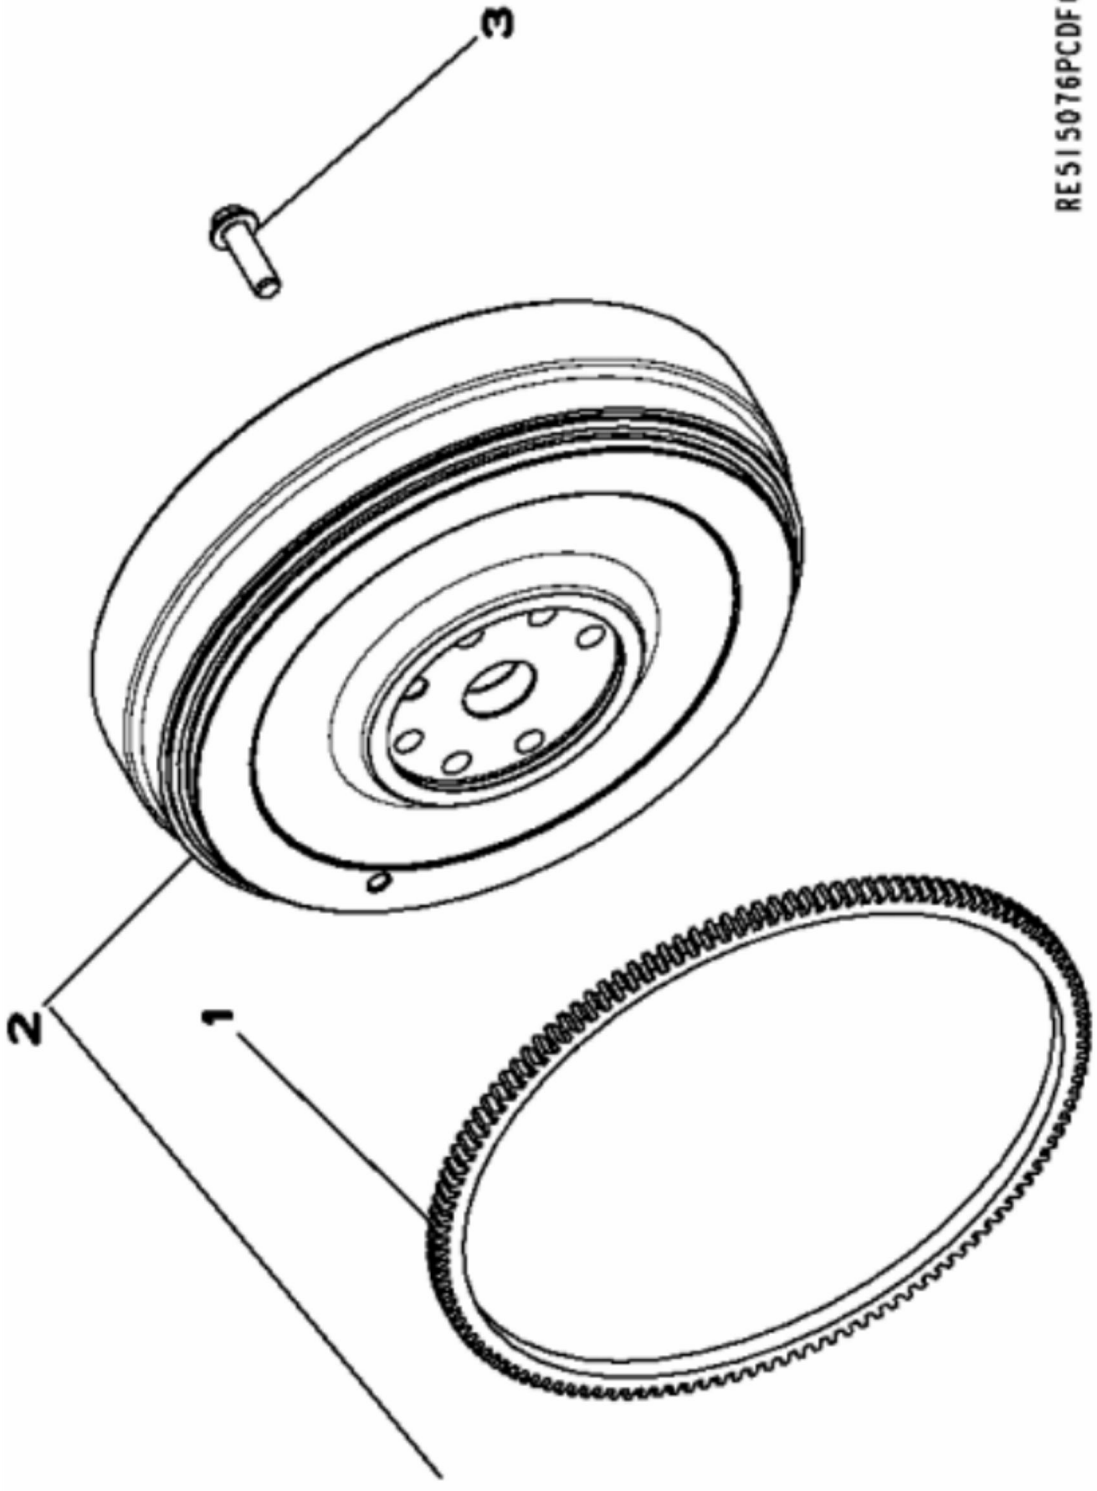

RE509872PCDD03

KEY	PART NO.	PART NAME	QTY	Engine Serial No.	REMARKS
1	RE517080	SCREW	5		
2	R26287	O-RING	5		
3	RE509946	VALVE COVER	1		
4	R504876	ISOLATOR	1		
5	37M7089	SCREW	2		M6 X 12
6	R515057	FILLER CAP	1		
7	RE42713	PIPE PLUG	1	____-052424	1/8"-27NPT
..	PM710XX280	SEALANT	AR		

RE515076PCDF01

KEY	PART NO.	PART NAME	QTY	REMARKS
1	R519447	RING GEAR	1	Z = 127
2	RE508934	FLYWHEEL	1	(MARKED R505124) (SUB FOR RE530740 THIS APPLICATION)
3	RE515576	SCREW	6	M12 X 38

RE515968PCDV02

KEY	PART NO.	PART NAME	QTY	Engine Serial No.	REMARKS
1	R524622	CLAMP	4		SUB FOR R502996
2	19M9766	SCREW	4		M10 X 45
3	51M7039	O-RING	1		8.100 X 1.600 mm
4	RE519890	ADAPTER FITTING	1		
5	28H1511	WASHER	1		0.364" X 0.540" X 1/4"
6	R135106	CLAMP	1		
7	19M7866	SCREW	1		M8 X 20
8	R51936	SEALING WASHER	2		
9	RE522410	ANEROID LINE	1		
10	RE502650	FITTING	1		
11	RE523411	RACK	1		
12	34M7201	SPRING PIN	2		4 X 10 mm
13	R515112	SHIM	1		
14	R502760	SPUR GEAR	1		CAMSHAFT
15	R516770	WASHER	1		
16	R517240	SCREW	1		
17	19M8425	CAP SCREW	4		M6 X 16
18	RE521054	ENGINE KIT	1	____-061335	(Flyweight) ORDER RE528481 AND RE528480
18	RE528481	WEIGHT KIT	1	061336-____	(Flyweight) USE WITH RE528480
19	RE540502	MAGNET KIT	1		SUB FOR RE526569
20	RE42713	PIPE PLUG	1		
21	19M8483	SCREW	1		M6 X 65
22	A4365R	O-RING	1		
23	R520209	COVER	1		
24	R504206	PLUG	1		
25	14M7147	NUT	1		M8
26	14M7273	NUT	1		M8
27	RE521049	GOVERNOR KIT	1	____-061335	(Leaf Spring Not Included In Kit) (Governor Lever) ORDER RE528480 AND RE528481
27	RE528480	GOVERNOR KIT	1	061336-____	(Leaf Spring Not Included In Kit) (Governor Lever) USE WITH RE528481
28	R515348	EXTENSION SPRING	1		
29	R515352	LEAF SPRING	1		