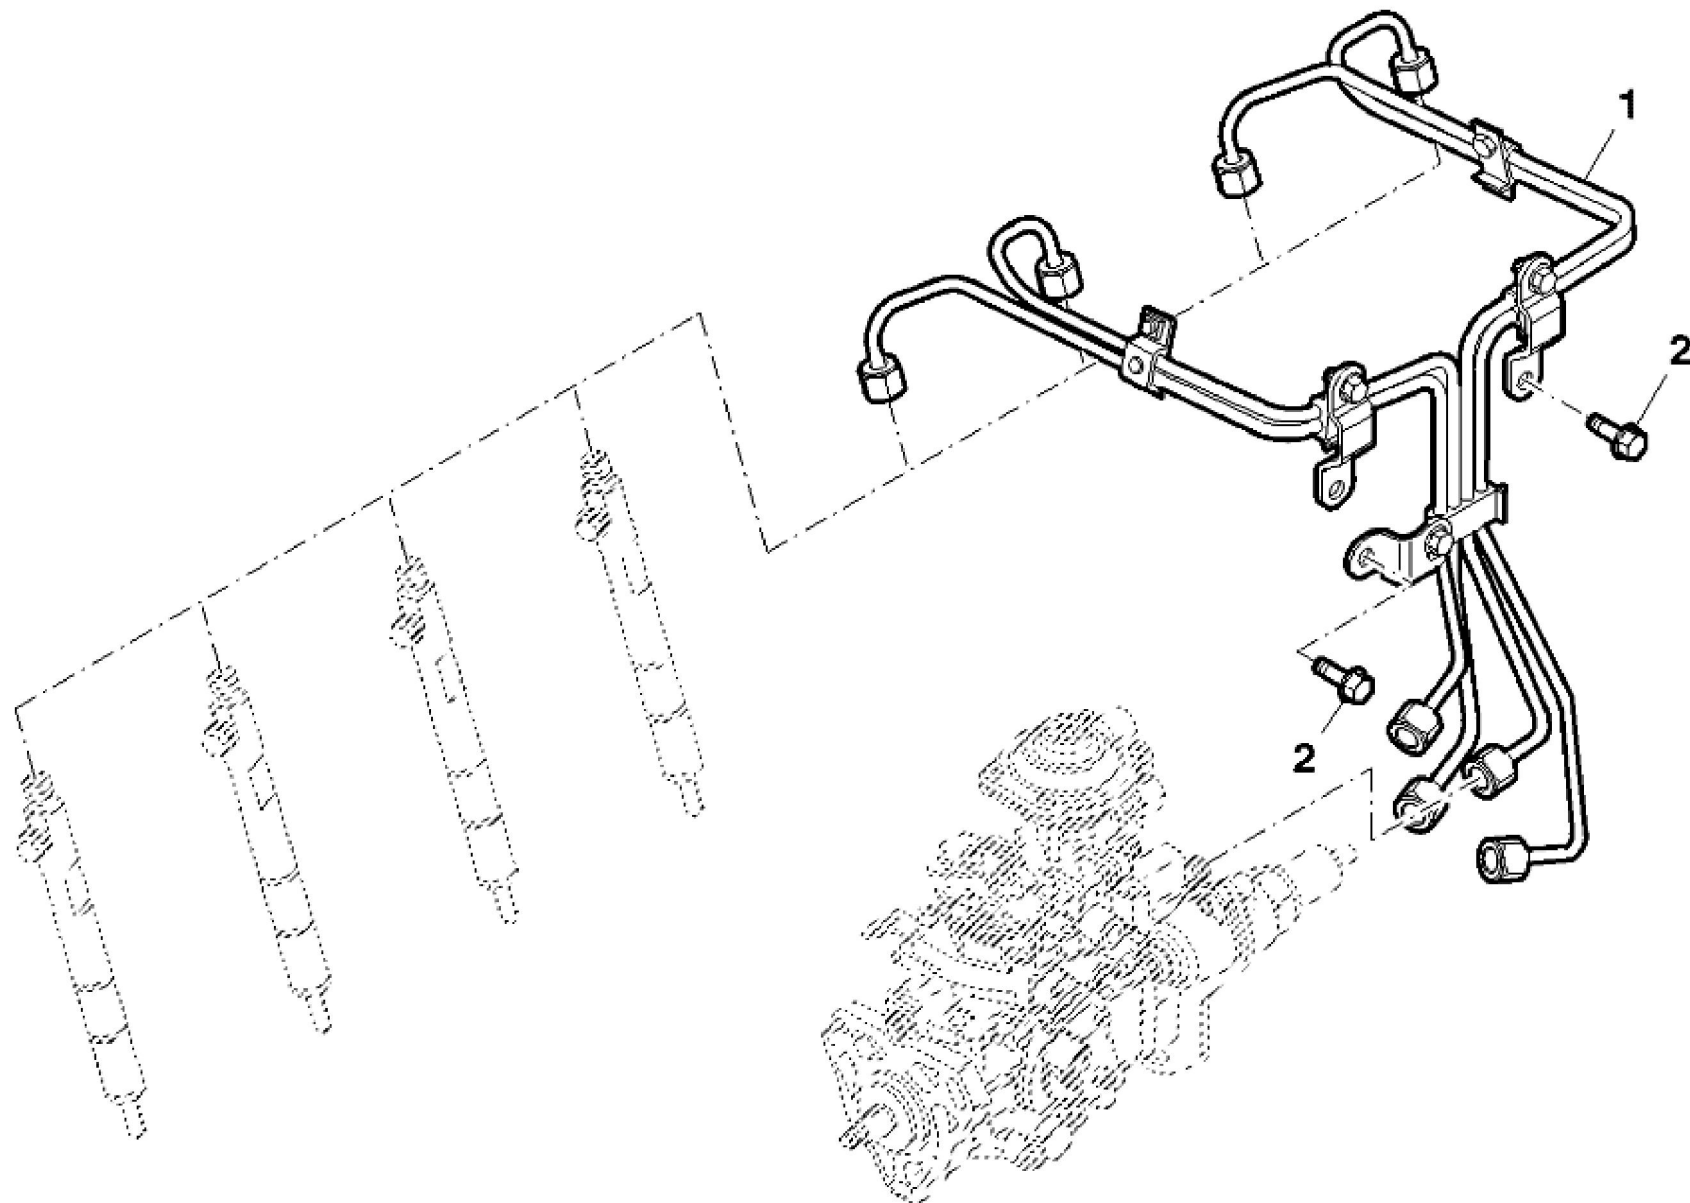

KEY	PART NO.	PART NAME	QTY	REMARKS	
1	ER0504187090	PULLEY	1		
2	ER0016675835	BOLT	6	M10 X 30 mm	
3	ER0504253015	V-BELT	1		

PY040749

KEY	PART NO.	PART NAME	QTY	REMARKS	
1	ER0504180348	FLYWHEEL	1		
2	ER0016678034	BOLT	6	M8 X 1.25 X 25	
3	ER0016673735	BOLT	2	M12 X 40	
4	ER0002992544	ADHESIVE	1		
5	ER0504265766	CONNECTING ROD	1		
6	ER0504351177	SCREW	2	M8 X 1.25	

PY040547

KEY	PART NO.	PART NAME	QTY	REMARKS	
1	ER0504374955	FUEL INJECTION PUMP	1		
2	ER0504240405	GEAR	1		
3	ER0504315405	STUD	3		
4	ER0504083433	GASKET	1		
5	ER0500368408	NUT	3	M8	
6	ER0017095401	WASHER	1		
7	ER0016980331	NUT	1	M14	
8	ER0093160151	SENSOR	1		
9	ER0042533181	SOLENOID	1	12V	

PY040196

KEY	PART NO.	PART NAME	QTY	REMARKS	
1	ER0504380241	FUEL PUMP	1		
2	ER0002830156	O-RING	1		
3	ER0504218933	HOLLOW SCREW	1		
4	ER0504218931	FUEL SUPPLY BANJO FITTING	1		
5	ER0017750480	GASKET	2		
6	ER0504197289	UNION FITTING	1		
7	ER0004894721	WASHER	1		
8	ER0016586925	BOLT	1	M8 X 50 mm	

PY040197

KEY	PART NO.	PART NAME	QTY	REMARKS	
1	ER0504216298	LINE	1		
2	ER0016597925	BOLT	3	M8 X 14 mm	

PY040198

KEY	PART NO.	PART NAME	QTY	REMARKS	
1	ER0504207948	LINE	1		
2	ER0504184992	FUEL LINE	1		

PY040200