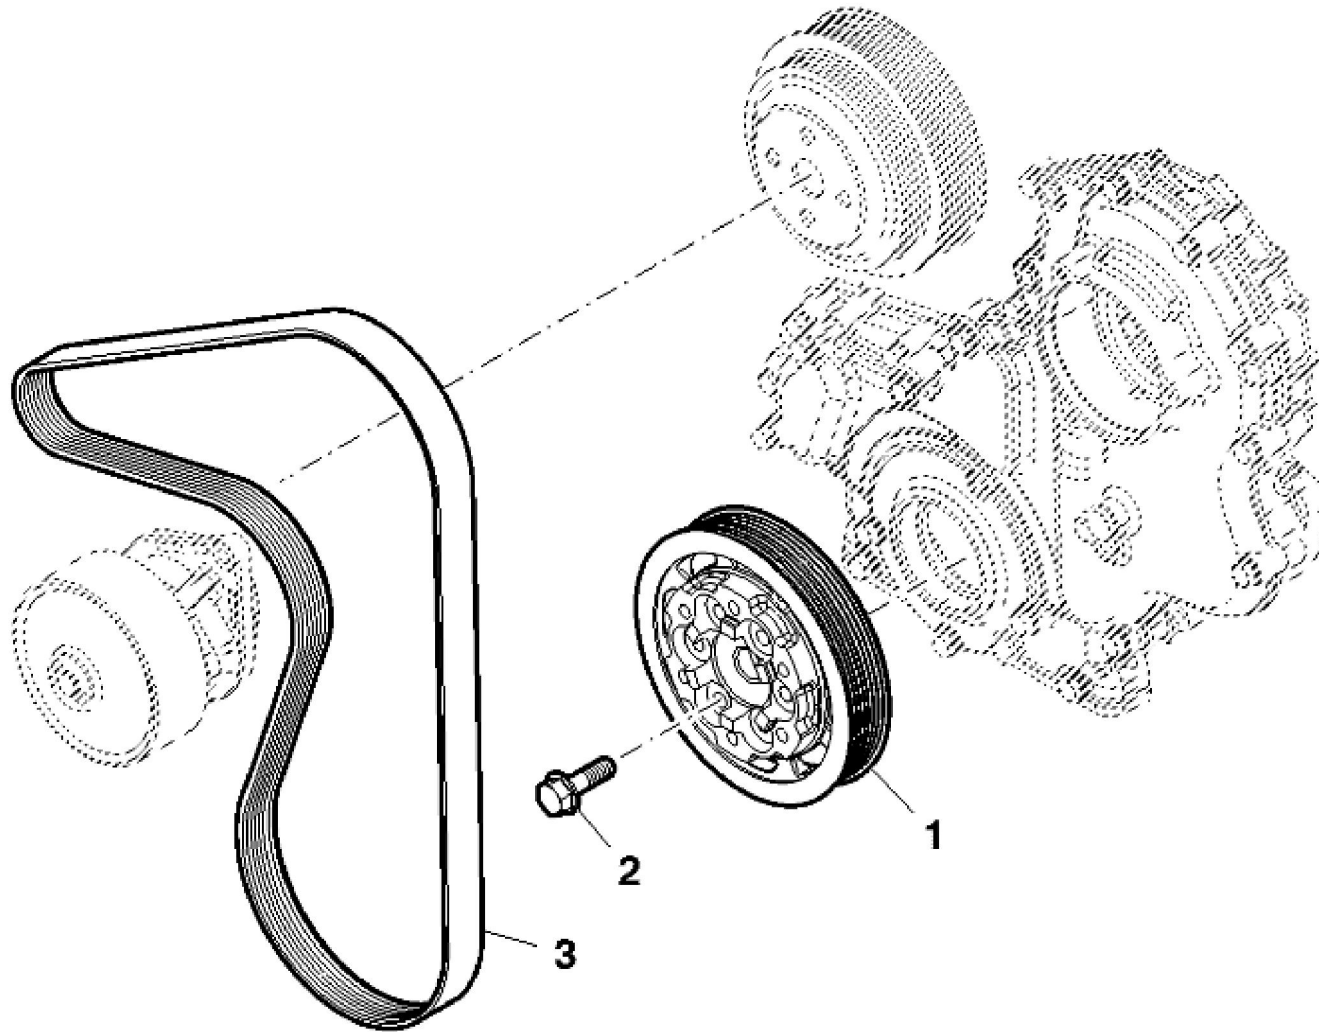

PY040244

KEY	PART NO.	PART NAME	QTY	Tractor Serial No.	REMARKS
1	ER0504345342	HOUSING	1		
2	ER0504250345	ROCKSHAFT	1	____-104982	
2	ER5801572079	ROCKSHAFT	1	104983-____	
3	ER0016987801	PLUG	2		
4	ER0099454296	SCREW	1		
5	ER0504221915	ROCKER ARM	1	____-104982	(Intake)
5	ER5801572084	ROCKER ARM	4	104983-____	(Intake)
6	ER0504221914	ROCKER ARM	4	____-104982	(Exhaust)
6	ER5801572085	ROCKER ARM	1	104983-____	(Exhaust)
7	ER0017281681	O-RING	1		
8	ER0004699783	SCREW	8		
9	ER0004338920	NUT	8		
10	ER0016988401	PLUG	1		
11	ER0016586925	CAP SCREW	10		M8 X 50
12	ER0016673835	BOLT	11		M8 X 30
13	ER0504163121	GASKET	1		
14	ER0504177226	GASKET	1		
15	ER0504273002	PLUG	4		M12 X 1.5 mm

PY040246

KEY	PART NO.	PART NAME	QTY	REMARKS	
1	ER0504221916	COVER	3		
2	ER0504349057	COVER	1		
3	ER0504372247	BREATHER	1		
4	ER0504173590	ENGINE CYLINDER HEAD GASKET	4		
5	ER0016586625	BOLT	8	M8 X 35	

PY040342

KEY	PART NO.	PART NAME	QTY	REMARKS	
1	ER0504187090	PULLEY	1		
2	ER0016675835	BOLT	6	M10 X 30 mm	
3	ER0504253015	V-BELT	1		

PY040749

KEY	PART NO.	PART NAME	QTY	REMARKS	
1	ER0504180348	FLYWHEEL	1		
2	ER0016678034	BOLT	6	M8 X 1.25 X 25	
3	ER0016673735	BOLT	2	M12 X 40	
4	ER0002992544	ADHESIVE	1		
5	ER0504265766	CONNECTING ROD	1		
6	ER0504351177	SCREW	2	M8 X 1.25	

KEY	PART NO.	PART NAME	QTY	REMARKS	
1	ER0504341138	FUEL LINE	1		
2	ER0004896770	HOSE FITTING	1		
3	ER0004893518	HOSE FITTING	1		
4	ER0004858605	WASHER	1		
5	ER0098429625	CLAMP	2		

PY040449

KEY	PART NO.	PART NAME	QTY	REMARKS	
1	ER0504283145	INTAKE MANIFOLD	1		
2	ER0504171144	GASKET	1		
3	ER0016592325	CAP	7		
4	ER0504315406	BOLT	1		
5	ER0504225820	COVER	1		
6	ER0016592525	SCREW WITH WASHER	4		