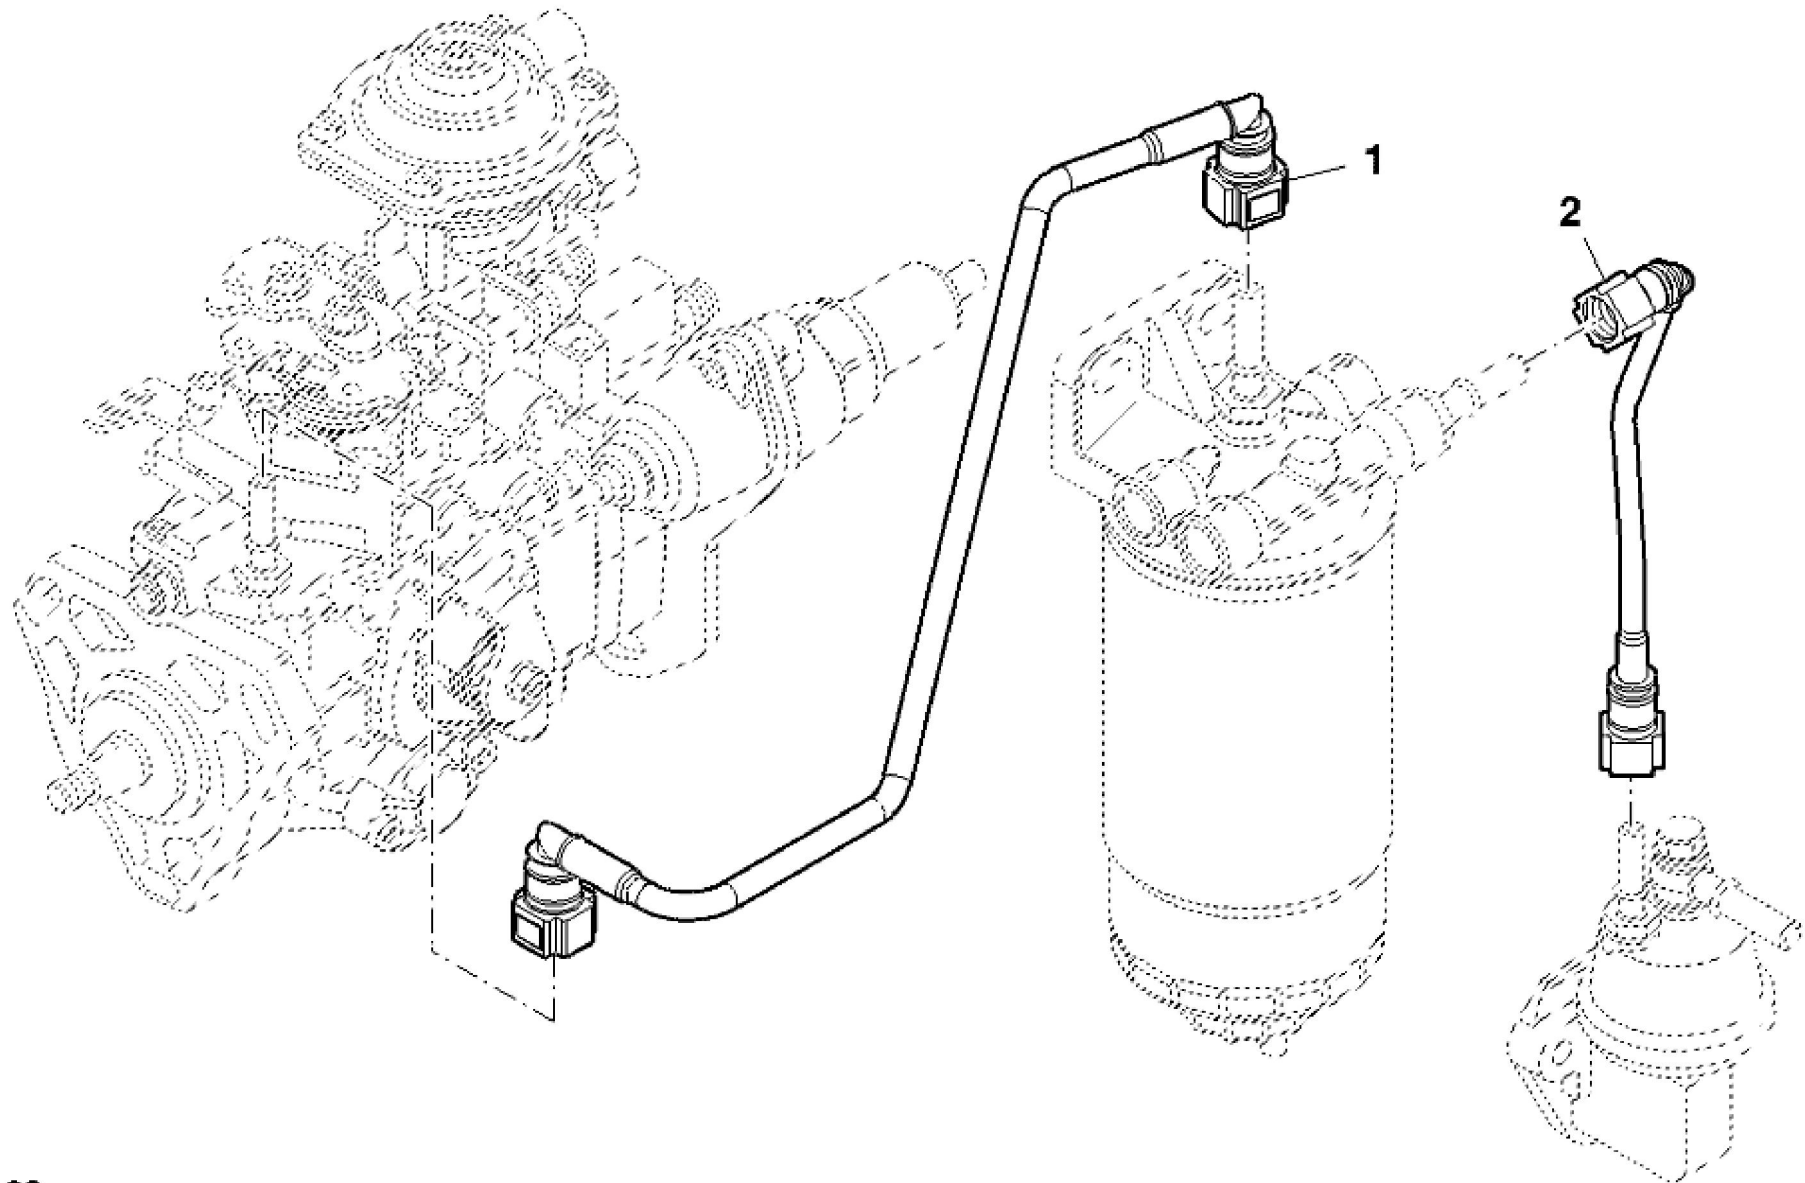

KEY	PART NO.	PART NAME	QTY	REMARKS	
1	ER0504187090	PULLEY	1		
2	ER0016675835	BOLT	6	M10 X 30 mm	
3	ER0504253015	V-BELT	1		

PY040749

KEY	PART NO.	PART NAME	QTY	REMARKS	
1	ER0504180348	FLYWHEEL	1		
2	ER0016678034	BOLT	6	M8 X 1.25 X 25	
3	ER0016673735	BOLT	2	M12 X 40	
4	ER0002992544	ADHESIVE	1		
5	ER0504265766	CONNECTING ROD	1		
6	ER0504351177	SCREW	2	M8 X 1.25	

PY040547

KEY	PART NO.	PART NAME	QTY	REMARKS	
1	ER0504374955	FUEL INJECTION PUMP	1		
2	ER0504240405	GEAR	1		
3	ER0504315405	STUD	3		
4	ER0504083433	GASKET	1		
5	ER0500368408	NUT	3	M8	
6	ER0017095401	WASHER	1		
7	ER0016980331	NUT	1	M14	
8	ER0093160151	SENSOR	1		
9	ER0042533181	SOLENOID	1	12V	

PY040196

KEY	PART NO.	PART NAME	QTY	REMARKS	
1	ER0504380241	FUEL PUMP	1		
2	ER0002830156	O-RING	1		
3	ER0504218933	HOLLOW SCREW	1		
4	ER0504218931	FUEL SUPPLY BANJO FITTING	1		
5	ER0017750480	GASKET	2		
6	ER0504197289	UNION FITTING	1		
7	ER0004894721	WASHER	1		
8	ER0016586925	BOLT	1	M8 X 50 mm	

PY040197

KEY	PART NO.	PART NAME	QTY	REMARKS	
1	ER0504216298	LINE	1		
2	ER0016597925	BOLT	3	M8 X 14 mm	

PY040198

KEY	PART NO.	PART NAME	QTY	REMARKS	
1	ER0504207948	LINE	1		
2	ER0504184992	FUEL LINE	1		

PY040200