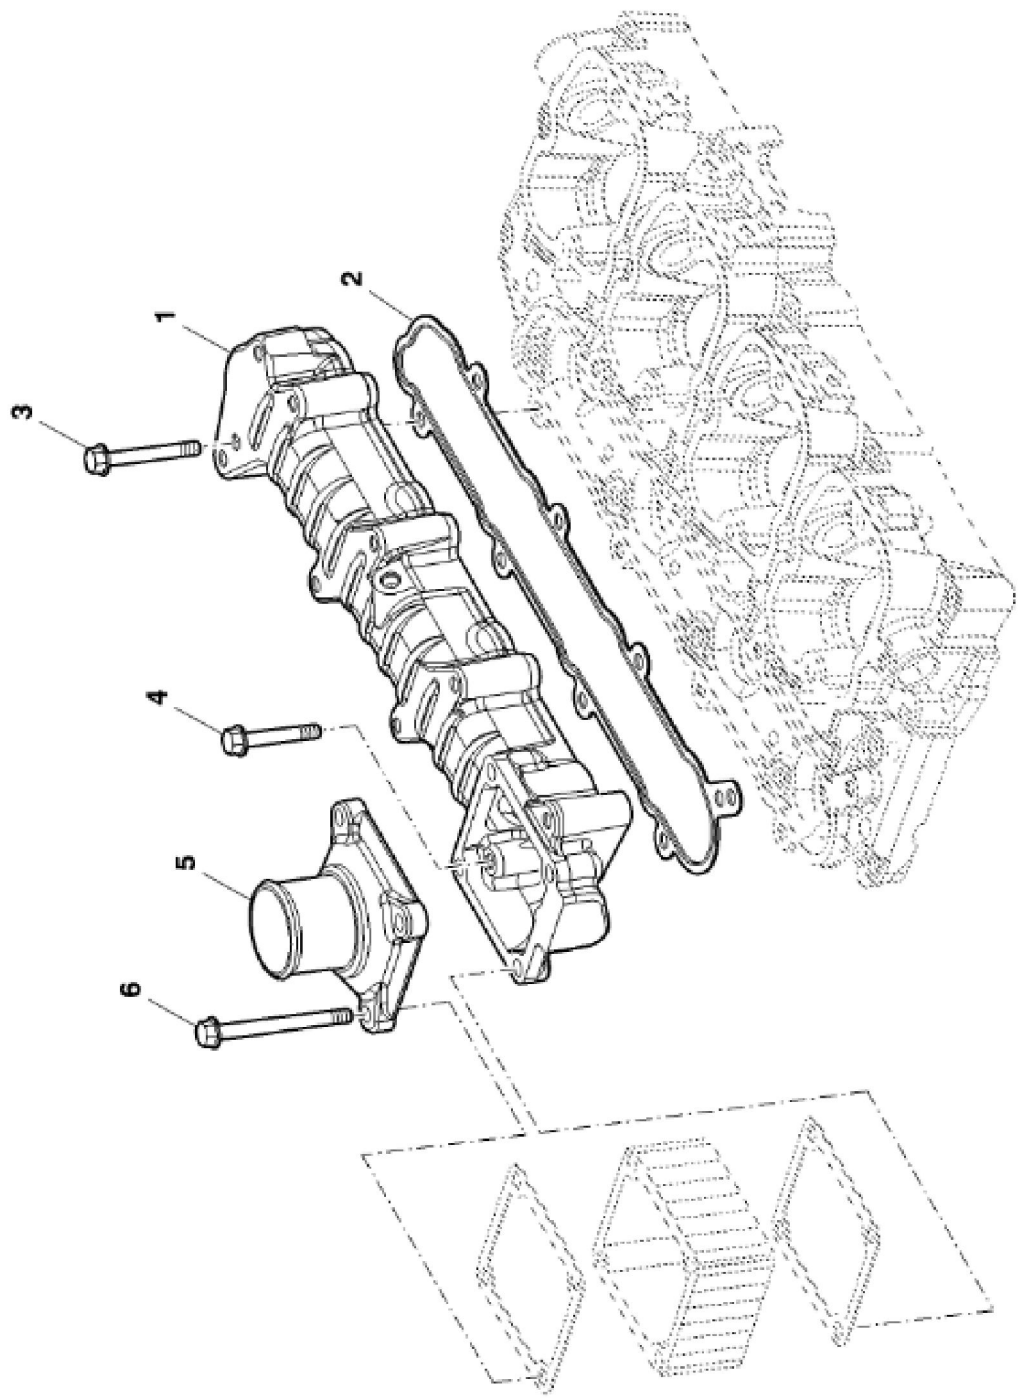

KEY	PART NO.	PART NAME	QTY	REMARKS	
1	ER0504187090	PULLEY	1		
2	ER0016675835	BOLT	6	M10 X 30 mm	
3	ER0504253015	V-BELT	1		

PY040749

KEY	PART NO.	PART NAME	QTY	REMARKS	
1	ER0504180348	FLYWHEEL	1		
2	ER0016678034	BOLT	6	M8 X 1.25 X 25	
3	ER0016673735	BOLT	2	M12 X 40	
4	ER0002992544	ADHESIVE	1		
5	ER0504265766	CONNECTING ROD	1		
6	ER0504351177	SCREW	2	M8 X 1.25	

PY040197

KEY	PART NO.	PART NAME	QTY	REMARKS	
1	ER0504216298	LINE	1		
2	ER0016597925	BOLT	3	M8 X 14 mm	

PY040198

KEY	PART NO.	PART NAME	QTY	REMARKS	
1	ER0504207948	LINE	1		
2	ER0504184992	FUEL LINE	1		

PY040200

KEY	PART NO.	PART NAME	QTY	REMARKS	
1	ER0504372185	FUEL LINE	1		

PY040549

Thank you very much for your reading. Please Click Here. Then Get COMPLETE MANUAL. NO WAITING

NOTE:

If there is no response to click on the link above, please download the PDF document first and then click on it.

KEY	PART NO.	PART NAME	QTY	REMARKS	
1	ER0504341138	FUEL LINE	1		
2	ER0004896770	HOSE FITTING	1		
3	ER0004893518	HOSE FITTING	1		
4	ER0004858605	WASHER	1		
5	ER0098429625	CLAMP	2		

PY040449

KEY	PART NO.	PART NAME	QTY	REMARKS	
1	ER0504283145	INTAKE MANIFOLD	1		
2	ER0504171144	GASKET	1		
3	ER0016592325	CAP	7		
4	ER0504315406	BOLT	1		
5	ER0504225820	COVER	1		
6	ER0016592525	SCREW WITH WASHER	4		