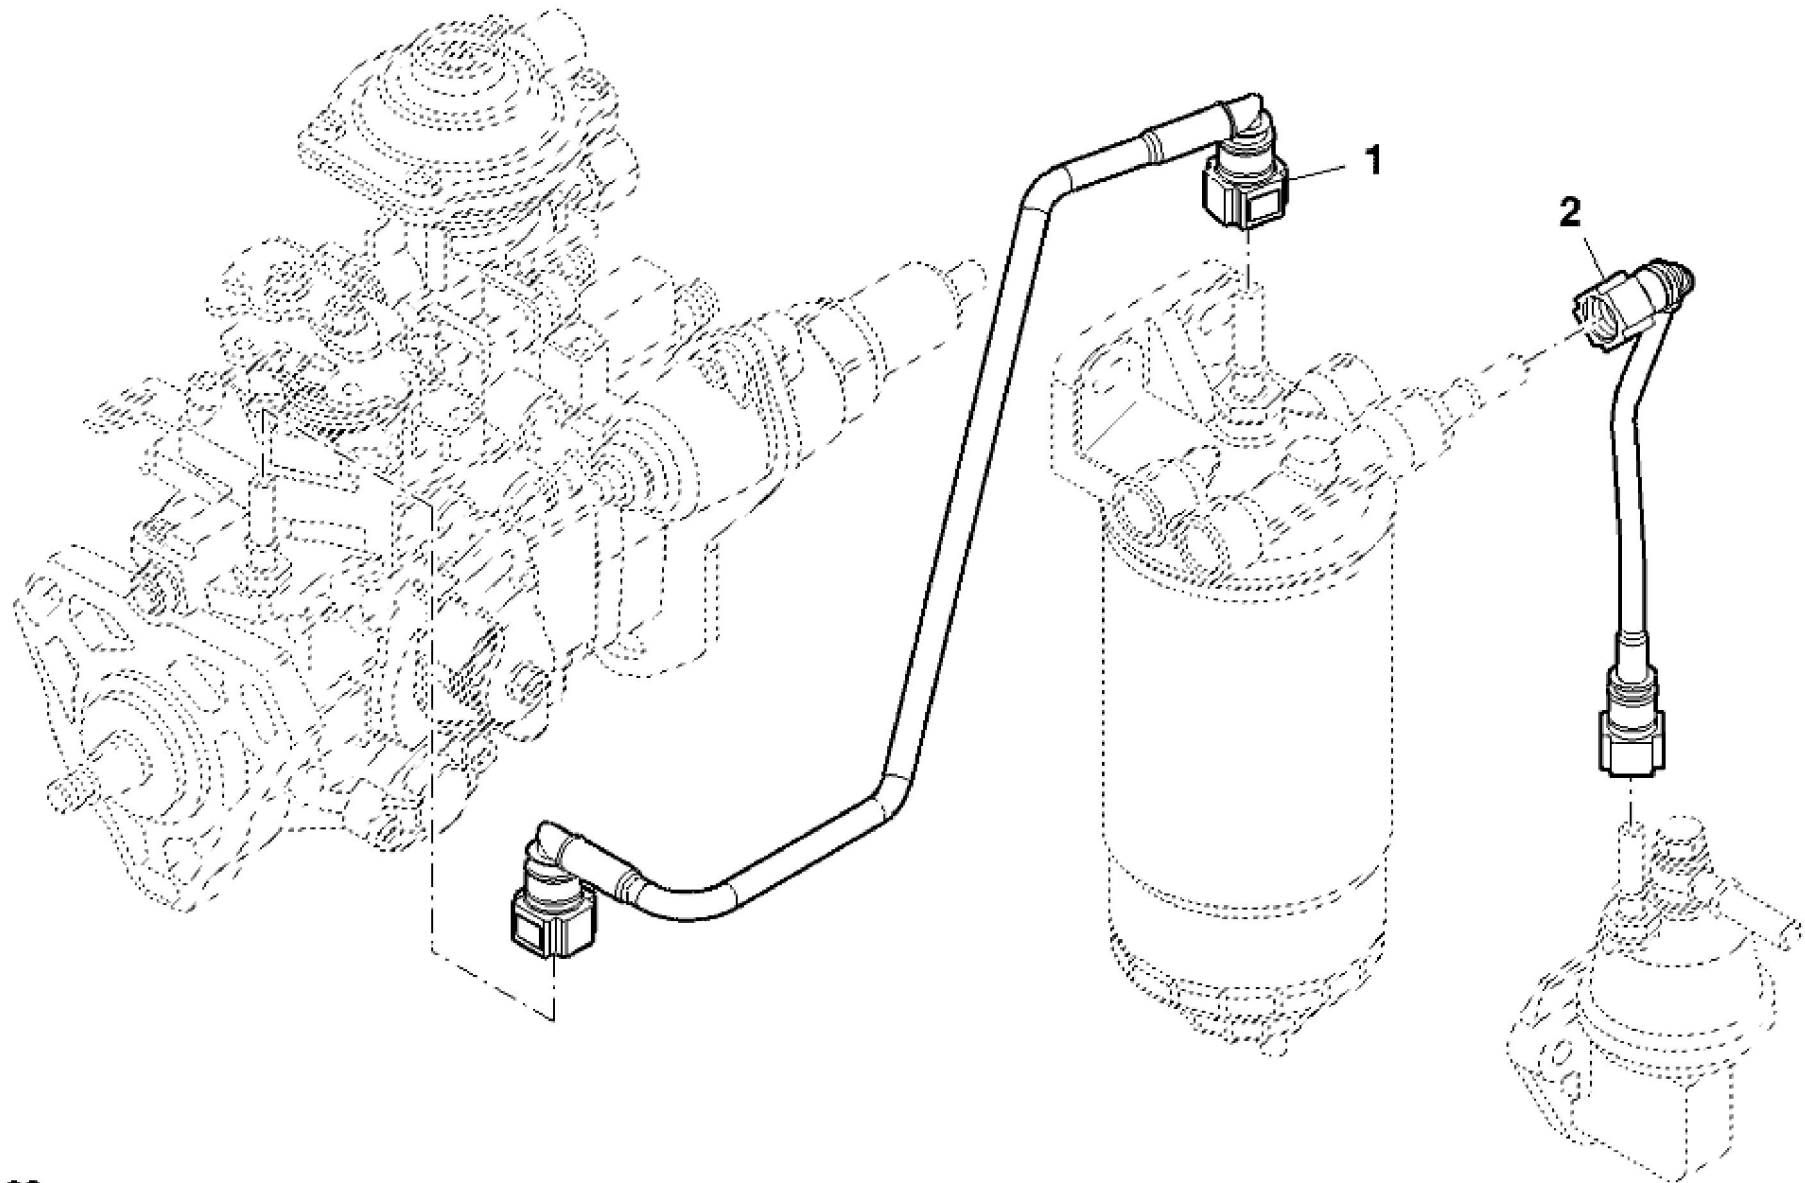

KEY	PART NO.	PART NAME	QTY	REMARKS	
1	ER0504187090	PULLEY	1		
2	ER0016675835	BOLT	6	M10 X 30 mm	
3	ER0504253015	V-BELT	1		

PY040749

KEY	PART NO.	PART NAME	QTY	REMARKS	
1	ER0504180348	FLYWHEEL	1		
2	ER0016678034	BOLT	6	M8 X 1.25 X 25	
3	ER0016673735	BOLT	2	M12 X 40	
4	ER0002992544	ADHESIVE	1		
5	ER0504265766	CONNECTING ROD	1		
6	ER0504351177	SCREW	2	M8 X 1.25	

PY040546

KEY	PART NO.	PART NAME	QTY	REMARKS	
1	ER0504385659	FUEL INJECTION PUMP	1		
2	ER0504240405	GEAR	1		
3	ER0504315405	STUD	1		
4	ER0504083433	GASKET	3		
5	ER0500368408	NUT	3	M8	
6	ER0017095401	WASHER	1		
7	ER0016980331	NUT	1	M14	
8	ER0093160151	SENSOR	1		
9	ER0042533181	SOLENOID	1	12V	

PY040196

KEY	PART NO.	PART NAME	QTY	REMARKS	
1	ER0504380241	FUEL PUMP	1		
2	ER0002830156	O-RING	1		
3	ER0504218933	HOLLOW SCREW	1		
4	ER0504218931	FUEL SUPPLY BANJO FITTING	1		
5	ER0017750480	GASKET	2		
6	ER0504197289	UNION FITTING	1		
7	ER0004894721	WASHER	1		
8	ER0016586925	BOLT	1	M8 X 50 mm	

PY040197

KEY	PART NO.	PART NAME	QTY	REMARKS	
1	ER0504216298	LINE	1		
2	ER0016597925	BOLT	3	M8 X 14 mm	

PY040198

KEY	PART NO.	PART NAME	QTY	REMARKS	
1	ER0504207948	LINE	1		
2	ER0504184992	FUEL LINE	1		

PY040200