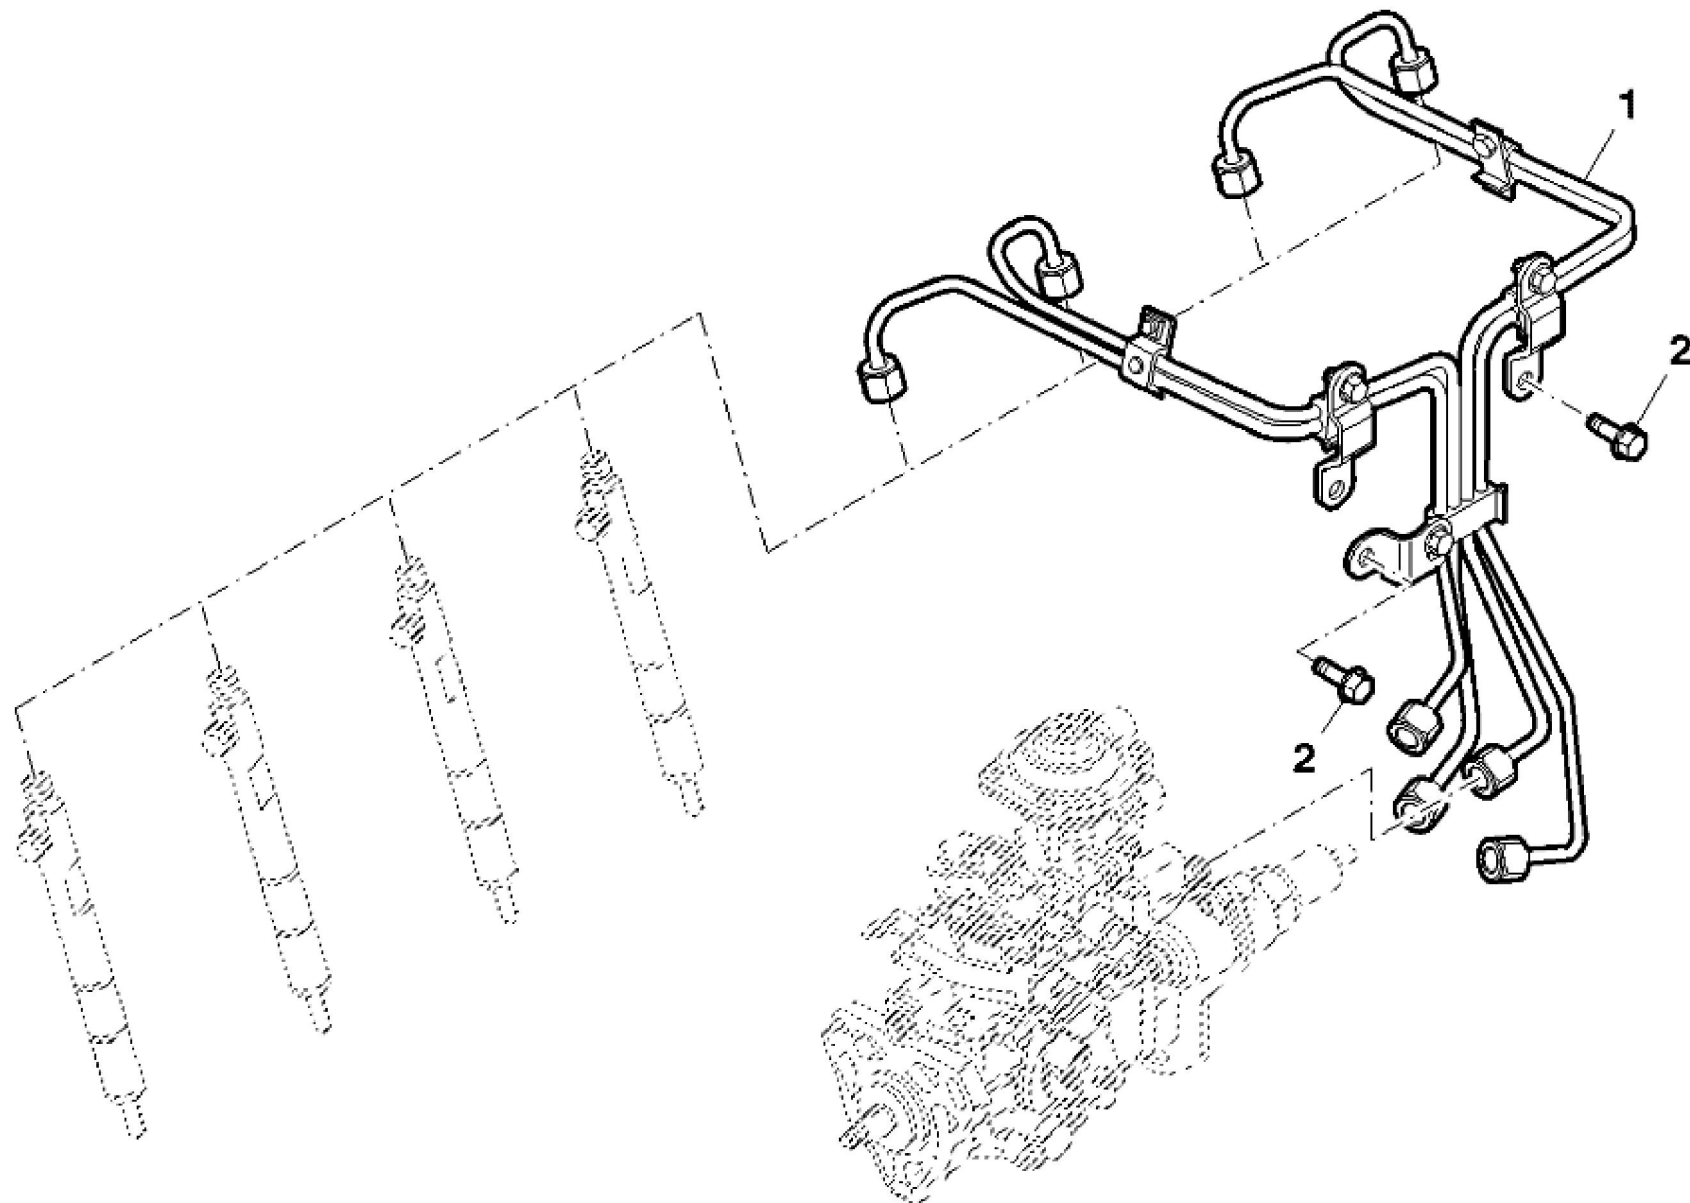

KEY	PART NO.	PART NAME	QTY	REMARKS	
1	ER0504187090	PULLEY	1		
2	ER0016675835	BOLT	6	M10 X 30 mm	
3	ER0504253015	V-BELT	1		

PY040749

KEY	PART NO.	PART NAME	QTY	REMARKS	
1	ER0504180348	FLYWHEEL	1		
2	ER0016678034	BOLT	6	M8 X 1.25 X 25	
3	ER0016673735	BOLT	2	M12 X 40	
4	ER0002992544	ADHESIVE	1		
5	ER0504265766	CONNECTING ROD	1		
6	ER0504351177	SCREW	2	M8 X 1.25	

PY040546

KEY	PART NO.	PART NAME	QTY	REMARKS	
1	ER0504385659	FUEL INJECTION PUMP	1		
2	ER0504240405	GEAR	1		
3	ER0504315405	STUD	1		
4	ER0504083433	GASKET	3		
5	ER0500368408	NUT	3	M8	
6	ER0017095401	WASHER	1		
7	ER0016980331	NUT	1	M14	
8	ER0093160151	SENSOR	1		
9	ER0042533181	SOLENOID	1	12V	

PY040196

KEY	PART NO.	PART NAME	QTY	REMARKS	
1	ER0504380241	FUEL PUMP	1		
2	ER0002830156	O-RING	1		
3	ER0504218933	HOLLOW SCREW	1		
4	ER0504218931	FUEL SUPPLY BANJO FITTING	1		
5	ER0017750480	GASKET	2		
6	ER0504197289	UNION FITTING	1		
7	ER0004894721	WASHER	1		
8	ER0016586925	BOLT	1	M8 X 50 mm	

PY040197

KEY	PART NO.	PART NAME	QTY	REMARKS	
1	ER0504216298	LINE	1		
2	ER0016597925	BOLT	3	M8 X 14 mm	

PY040198

KEY	PART NO.	PART NAME	QTY	REMARKS	
1	ER0504207948	LINE	1		
2	ER0504184992	FUEL LINE	1		

PY040200