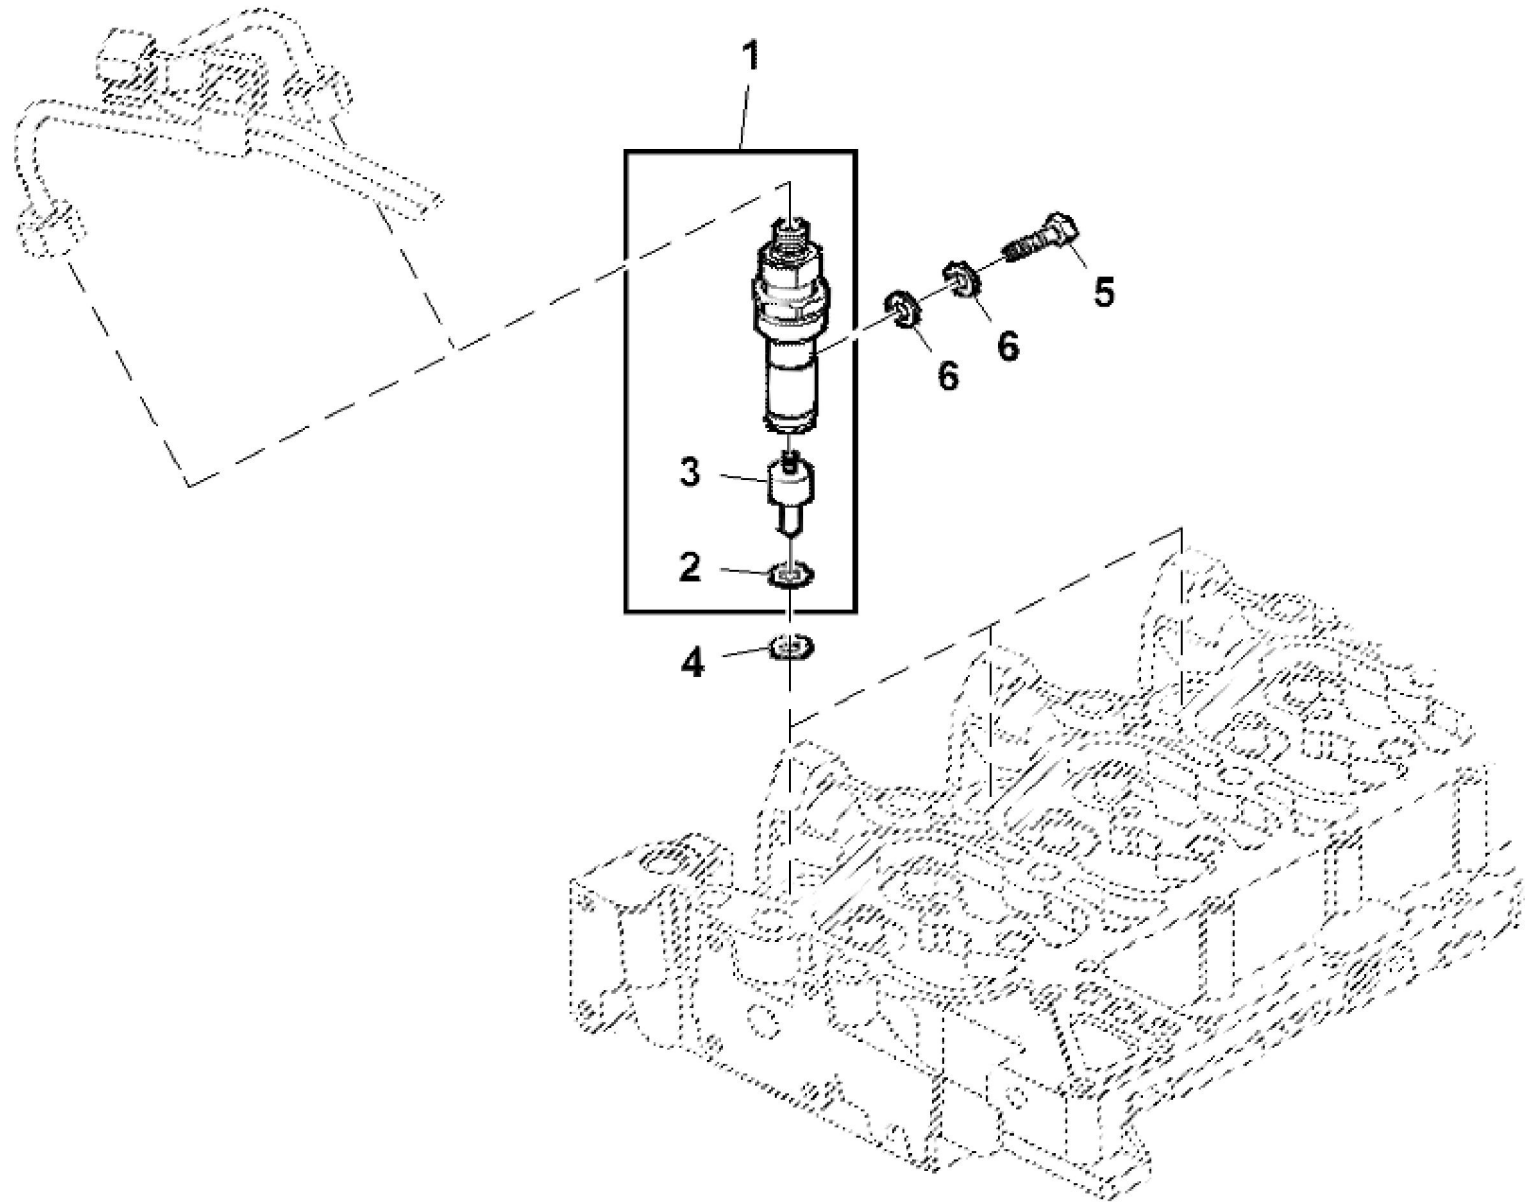

KEY	PART NO.	PART NAME	QTY	REMARKS	
1	ER0504049457	FUEL LINE	1		
2	ER0004896884	SCREW	1		

LX224655