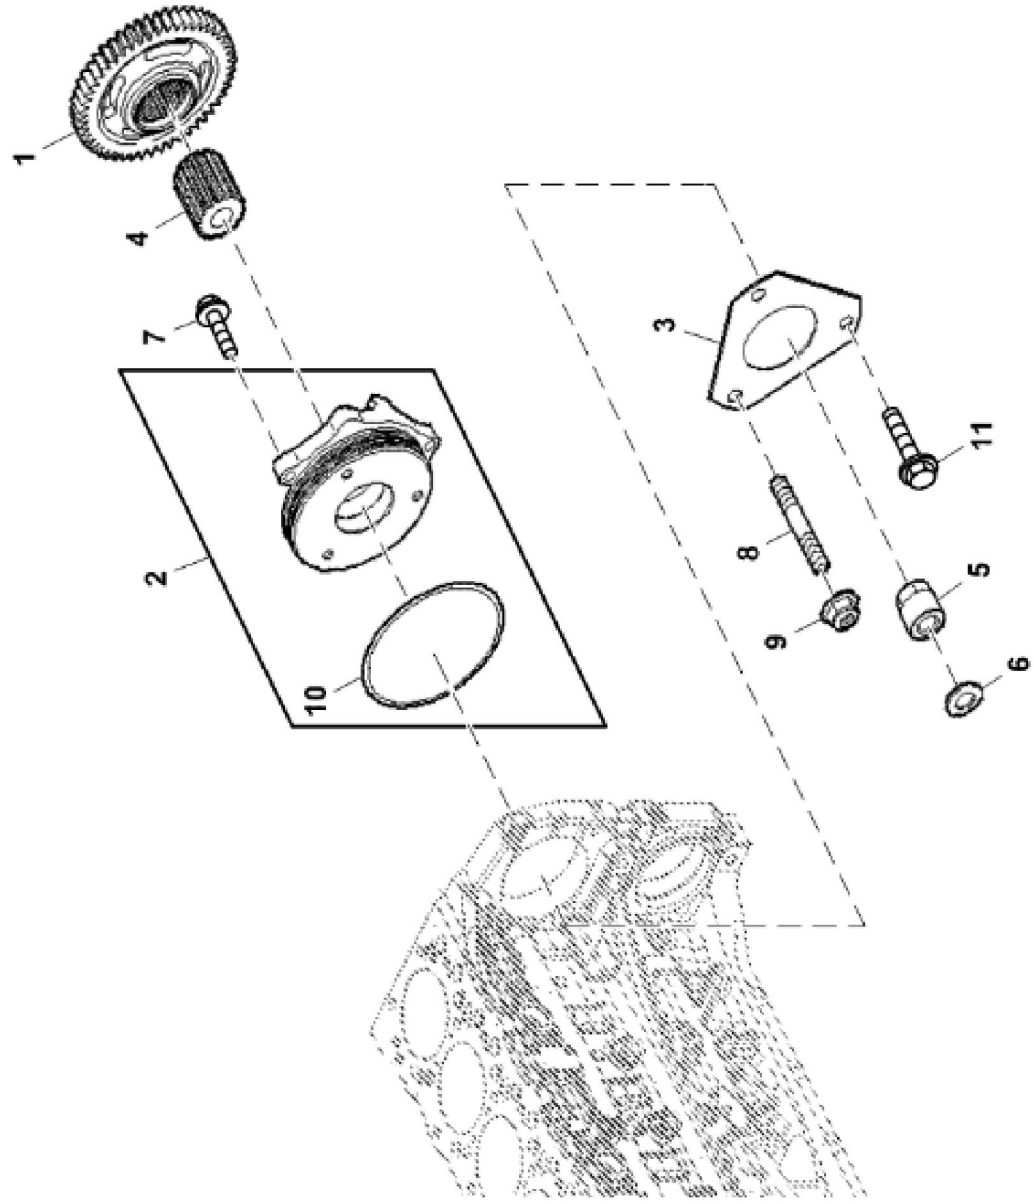

LX224669

KEY	PART NO.	PART NAME	QTY	REMARKS	
1	ER0504060835	FLYWHEEL	1		
2	ER0004894641	BOLT	8		
3	ER0017275510	DOWEL PIN	1		

LX219355

KEY	PART NO.	PART NAME	QTY	REMARKS	
1	ER201677	GUARD	1		
2	ER207356	PIPE	1		
3	ER245525	CLAMP	1		
4	ER202960	DOWEL PIN	2		
5	ER026035	BEARING	1		
6	ER021143	SCREW	8	M12 X 1.25 X 50	
7	ER021148	SCREW	2	M12 X 1.25 X 60	
8	ER021155	SCREW	2	M12 X 1.25 X 80	
9	ER022861	WASHER	12		

KEY	PART NO.	PART NAME	QTY	REMARKS	
1	ER0504211867	PULLEY	1		
2	ER0004892867	SCREW	6		
3	ER0504079282	PULLEY	1		
4	ER0016587325	BOLT	6		

LX220959

KEY	PART NO.	PART NAME	QTY	REMARKS	
1	ER0504380241	FUEL PUMP	1		
2	ER0002830156	O-RING	1		
3	ER0004899079	BOLT	2		
4	ER0004890964	FITTING	2		
5	ER0004894721	WASHER	2		

LX224652

KEY	PART NO.	PART NAME	QTY	REMARKS	
1	ER0504181065	FUEL INJECTION PUMP	1		
2	ER0504264463	SENSOR	1		
3	ER0504060728	WIRE	1		
4	ER0008094248	MAGNETO	1	SUB FOR ER0093192974	
5	ER0042533181	SOLENOID	1		

LX224653

KEY	PART NO.	PART NAME	QTY	REMARKS	
1	ER0504151881	FUEL INJECTION PUMP	1		
2	ER0004894729	EXTENSION BAR	1		
3	ER0504083433	GASKET	1		
4	ER0004893227	HUB	1		
5	ER0004893229	NUT	1		
6	ER0004894736	WASHER KIT	1		
7	ER0004899063	BOLT	3		
8	ER0016729534	STUD	2		
9	ER0017044735	NUT	2		
10	ER0017292081	O-RING	2		
11	ER0504062241	BOLT	1		