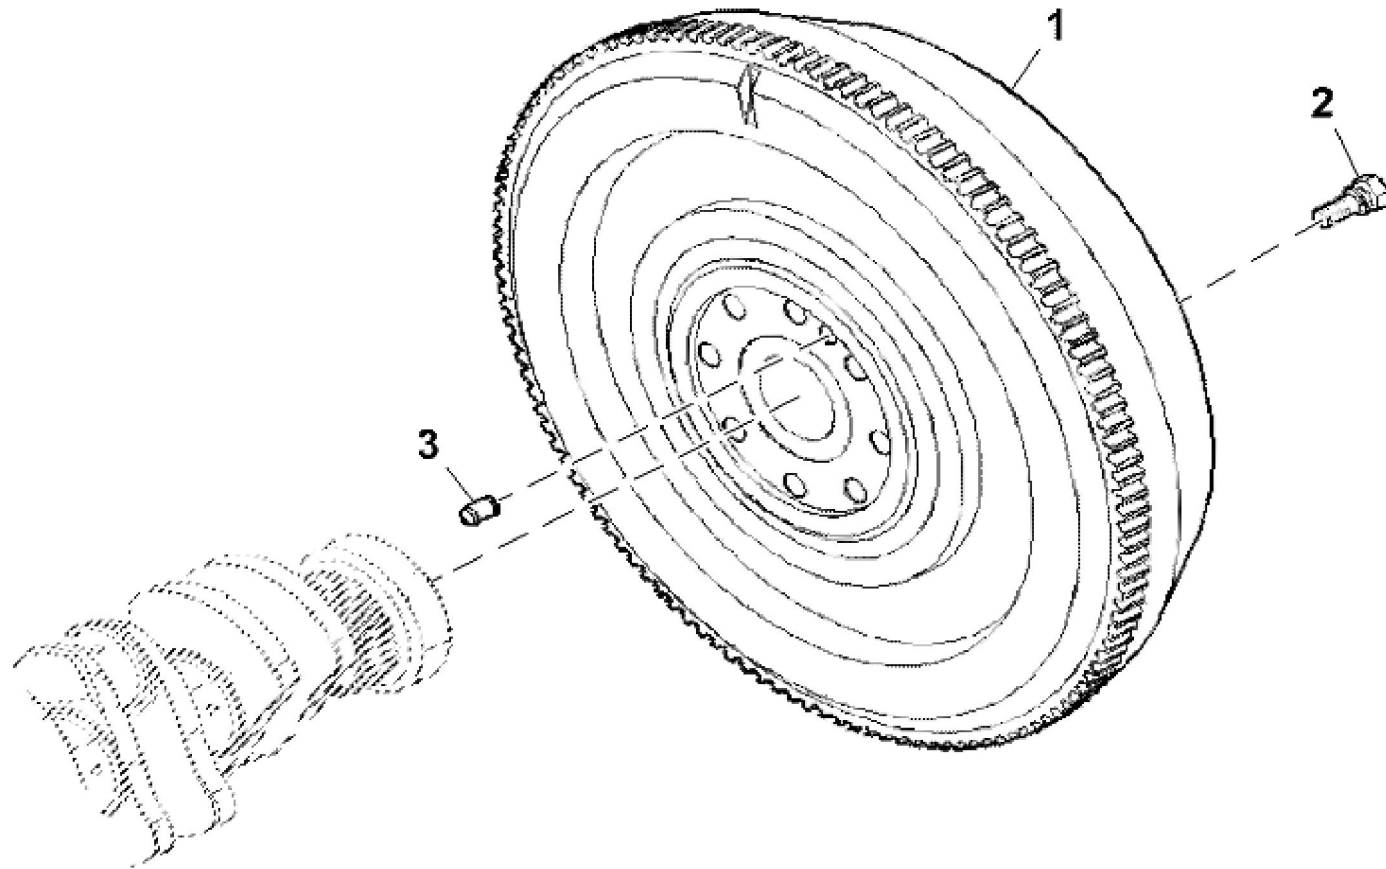

LX224669

KEY	PART NO.	PART NAME	QTY	REMARKS	
1	ER0504060835	FLYWHEEL	1		
2	ER0004894641	BOLT	8		
3	ER0017275510	DOWEL PIN	1