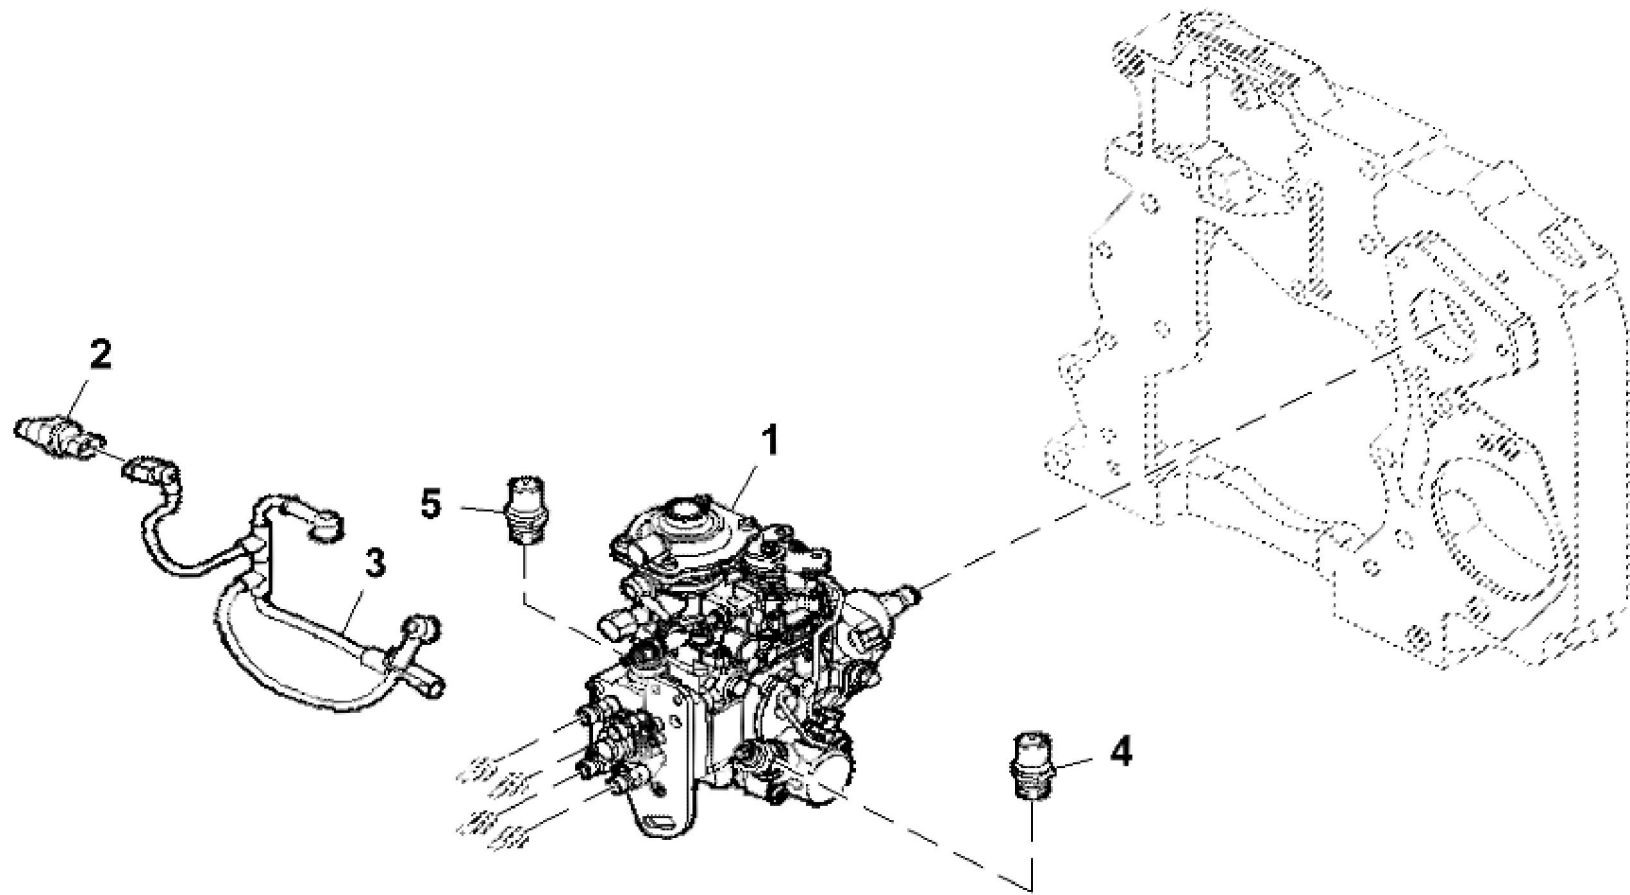

LX224669

KEY	PART NO.	PART NAME	QTY	REMARKS	
1	ER0504060835	FLYWHEEL	1		
2	ER0004894641	BOLT	8		
3	ER0017275510	DOWEL PIN	1		

LX219355

KEY	PART NO.	PART NAME	QTY	REMARKS	
1	ER201677	GUARD	1		
2	ER207356	PIPE	1		
3	ER245525	CLAMP	1		
4	ER202960	DOWEL PIN	2		
5	ER026035	BEARING	1		
6	ER021143	SCREW	8	M12 X 1.25 X 50	
7	ER021148	SCREW	2	M12 X 1.25 X 60	
8	ER021155	SCREW	2	M12 X 1.25 X 80	
9	ER022861	WASHER	12		

KEY	PART NO.	PART NAME	QTY	REMARKS	
1	ER0504211867	PULLEY	1		
2	ER0004892867	SCREW	6		
3	ER0504079282	PULLEY	1		
4	ER0016587325	BOLT	6		

LX220959

KEY	PART NO.	PART NAME	QTY	REMARKS	
1	ER0504380241	FUEL PUMP	1		
2	ER0002830156	O-RING	1		
3	ER0004899079	BOLT	2		
4	ER0004890964	FITTING	2		
5	ER0004894721	WASHER	2		