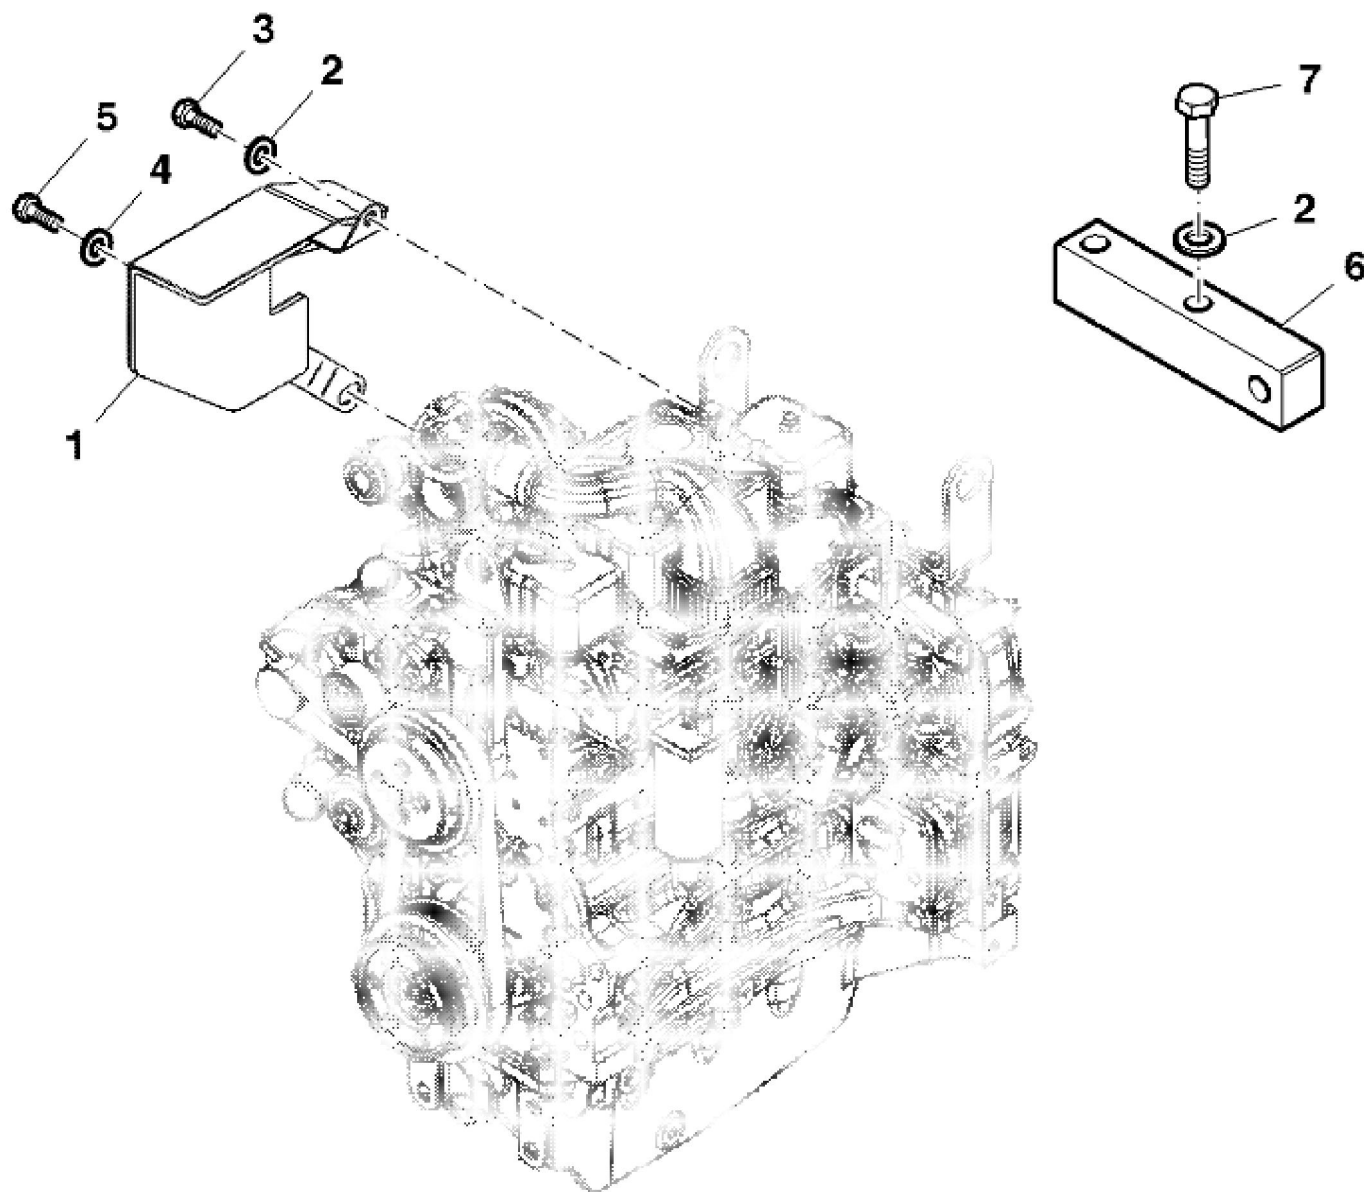

LX224354

KEY	PART NO.	PART NAME	QTY	REMARKS	
1	ER0004895202	CAP	1		
2	ER0004895296	GASKET	1		
3	ER0004895214	BOLT	4		
4	ER0504065040	COVER	1		
5	ER0504065039	COVER	1		
6	ER0504053522	GASKET	4		
7	ER0002830784	COVER	1		
8	ER0002830775	RING	1		
9	ER0016784504	SCREW	4		
10	ER0004895360	PLUG	4		

LX225668

KEY	PART NO.	PART NAME	QTY	REMARKS	
1	ER0004895195	SHAFT	4		
2	ER0004895361	PUSH ROD	8		
3	ER0504067723	BOLT	4		
4	ER0004892860	BOLT	4		
5	ER0004895363	WASHER	8		
6	ER0004895364	WASHER	8		
7	ER0004895196	ROCKER ARM	4		
8	ER0004895204	SHAFT	4		
9	ER0504355535	NUT	8		
10	ER0004895199	SCREW	8		
11	ER0004895200	ROCKER ARM	4		

LX224538

KEY	PART NO.	PART NAME	QTY	REMARKS	
1	ER0504090413	V-BELT	1		
2	ER0504066034	PULLEY	1		
3	ER0504013599	TIGHTENER	1		
4	ER0504020255	BOLT	1		
5	ER0017044825	NUT	1	M10	
6	ER0016673835	BOLT	1	M8 X 30 mm	
7	ER0016675835	BOLT	1	M10 X 30 mm	
8	ER0017095125	WASHER	1		

LX224589

KEY	PART NO.	PART NAME	QTY	REMARKS	
1	ER5801737050	GEAR CASE	1	SUB FOR ER0504170029	
2	ER5801483583	SEAL	1		
3	ER0004894532	DOWEL PIN	2		
4	ER0004899759	BOLT	1		
5	ER0002992504	ADHESIVE	AR		
6	ER0504110651	COVER	1		
7	ER0504108486	O-RING	1		
8	ER0016673635	BOLT	2	M8 X 1.25 X 20	
9	ER0004891250	BOLT	14	M12 X 1.75	
10	ER0004899145	BOLT	2	M8 X 1.75 X 95	
11	ER0004899385	BOLT	3	M16 X 1.5	