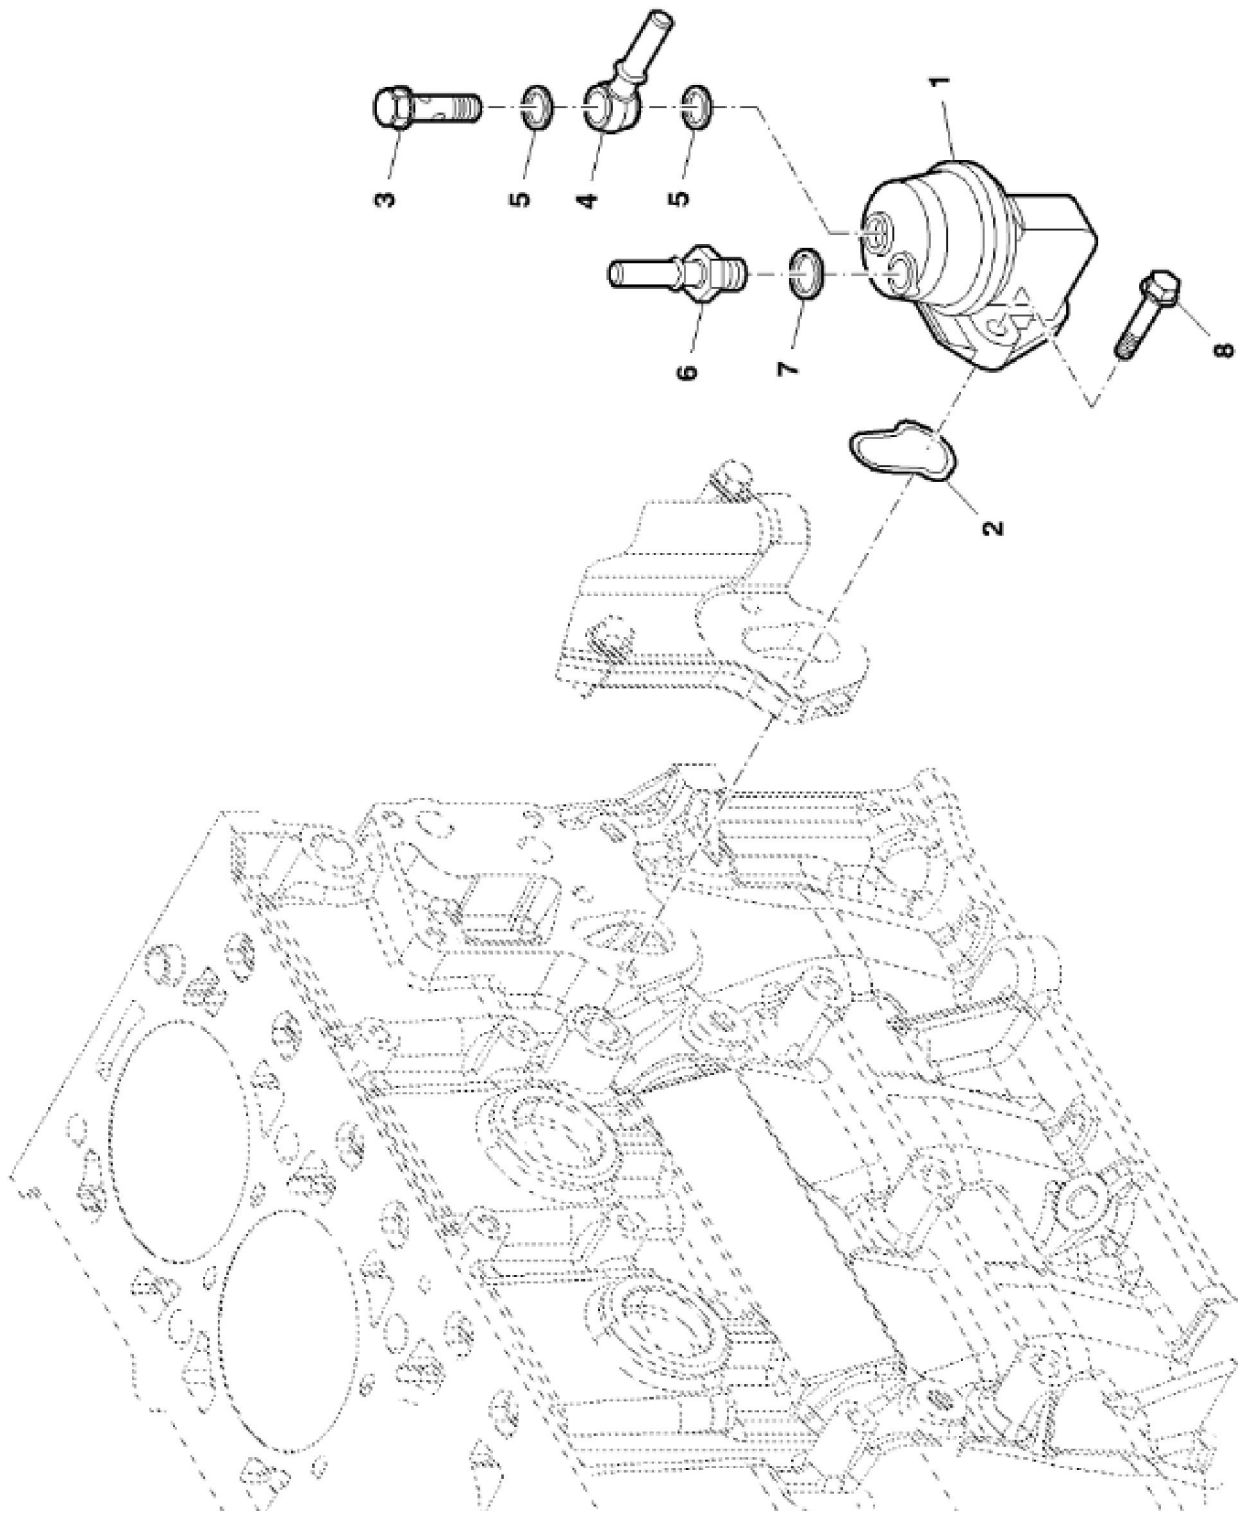

KEY	PART NO.	PART NAME	QTY	REMARKS	
1	ER0504187090	PULLEY	1		
2	ER0016675835	BOLT	6	M10 X 30 mm	
3	ER0504253015	V-BELT	1		

PY040749

KEY	PART NO.	PART NAME	QTY	REMARKS	
1	ER0504180348	FLYWHEEL	1		
2	ER0016678034	BOLT	6	M8 X 1.25 X 25	
3	ER0016673735	BOLT	2	M12 X 40	
4	ER0002992544	ADHESIVE	1		
5	ER0504265766	CONNECTING ROD	1		
6	ER0504351177	SCREW	2	M8 X 1.25	

LX213649

KEY	PART NO.	PART NAME	QTY	REMARKS	
1	ER201677	HOSE GUARD	1		
2	ER136575	CLAMP	1		
3	ER202960	DOWEL PIN	2		
4	ER372511	FLYWHEEL	1		
5	ER383846	HOSE	1		
6	ER021143	BOLT	6	M12 X 50	
7	ER021148	BOLT	2	M12 X 60	
8	ER021155	BOLT	2	M12 X 80	
9	ER021157	BOLT	2	M12 X 90	
10	ER022861	WASHER	12		
11	ER024502	DOWEL PIN	1		
12	ER026017	BEARING	1		
13	ER393149	BOLT	8	M8 X 12	

LX213197

KEY	PART NO.	PART NAME	QTY	REMARKS	
1	ER020781	BOLT	2	M8 X 25	
2	ER405140	BRACKET	1		
3	ER020778	SCREW	1	M8 X 20	
4	ER023109	WASHER	5		
5	ER389183	HEAT SHIELD	1		
6	ER020775	BOLT	2	M8 X 12	
7	ER021419	SCREW	1	M12 X 20	
8	ER023113	WASHER	1		

PY040547

KEY	PART NO.	PART NAME	QTY	REMARKS	
1	ER0504374955	FUEL INJECTION PUMP	1		
2	ER0504240405	GEAR	1		
3	ER0504315405	STUD	3		
4	ER0504083433	GASKET	1		
5	ER0500368408	NUT	3	M8	
6	ER0017095401	WASHER	1		
7	ER0016980331	NUT	1	M14	
8	ER0093160151	SENSOR	1		
9	ER0042533181	SOLENOID	1	12V	