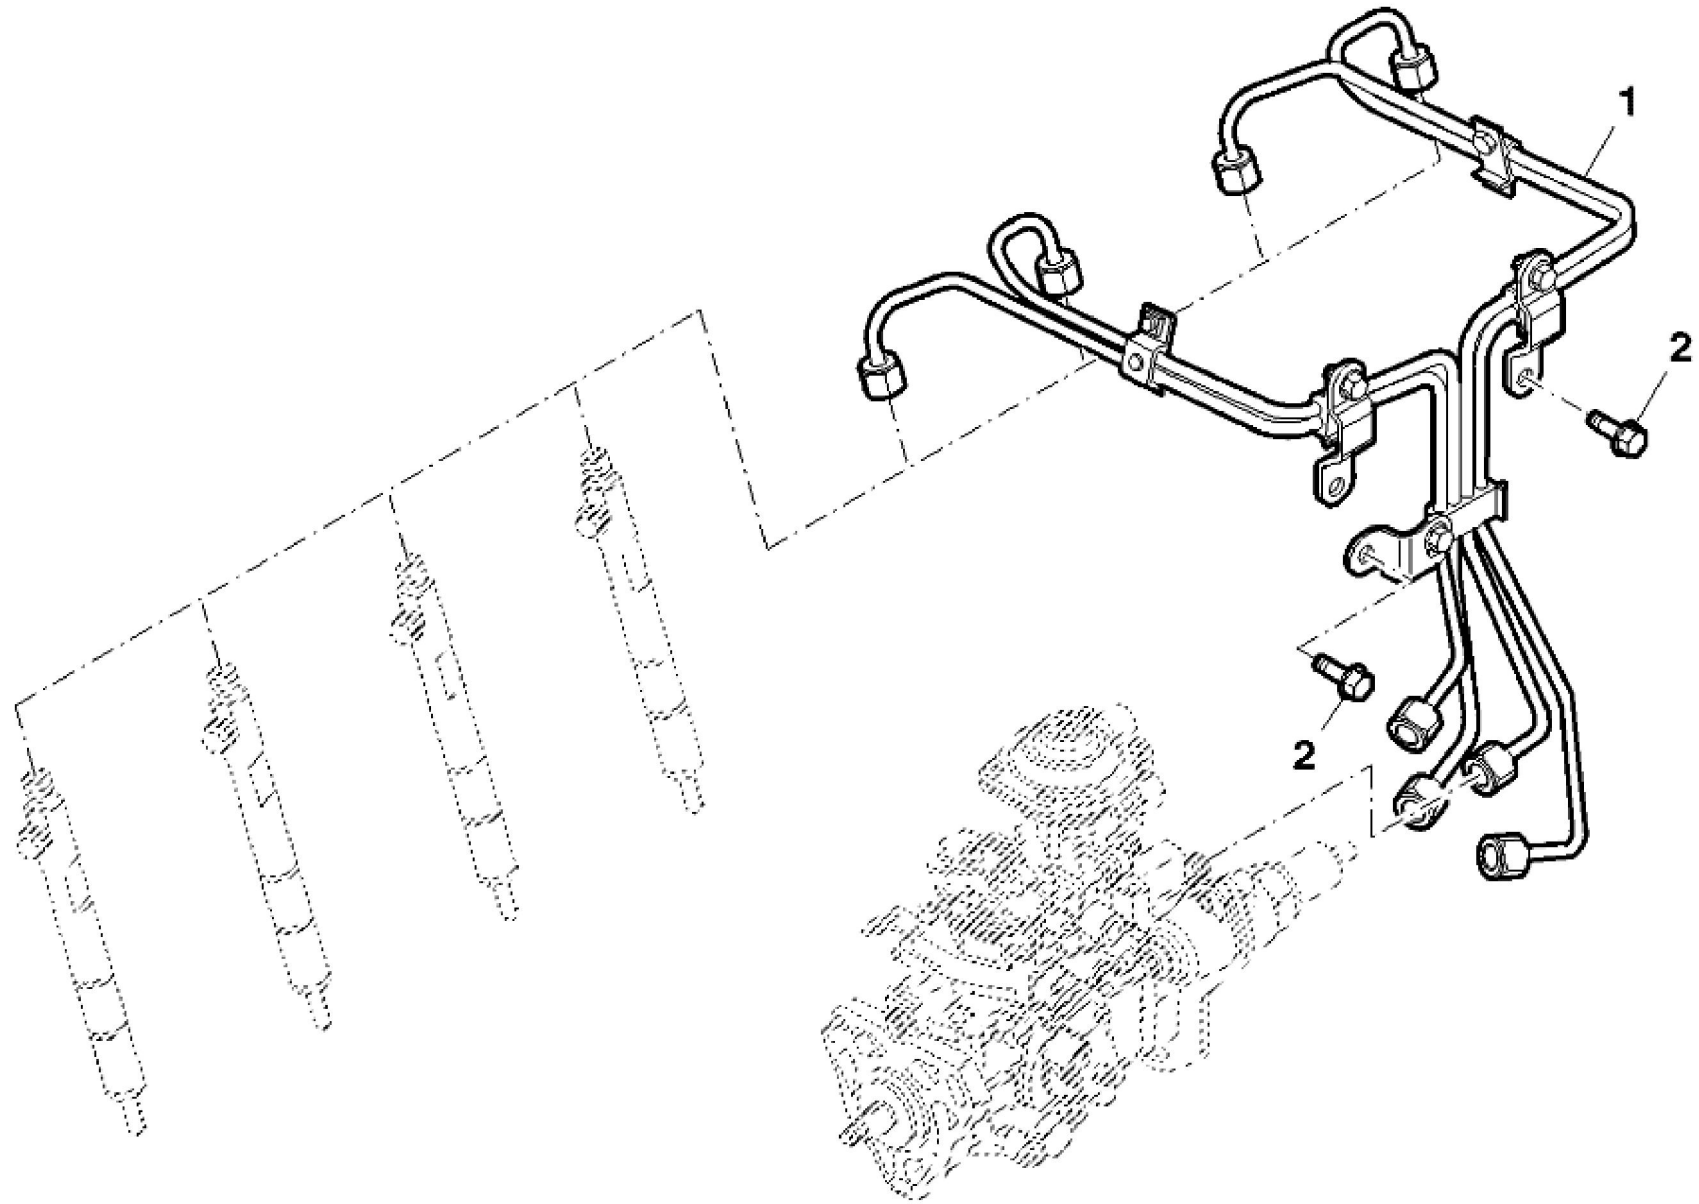

KEY	PART NO.	PART NAME	QTY	REMARKS	
1	ER0504187090	PULLEY	1		
2	ER0016675835	BOLT	6	M10 X 30 mm	
3	ER0504253015	V-BELT	1		

PY040749

KEY	PART NO.	PART NAME	QTY	REMARKS	
1	ER0504180348	FLYWHEEL	1		
2	ER0016678034	BOLT	6	M8 X 1.25 X 25	
3	ER0016673735	BOLT	2	M12 X 40	
4	ER0002992544	ADHESIVE	1		
5	ER0504265766	CONNECTING ROD	1		
6	ER0504351177	SCREW	2	M8 X 1.25	

PY040547

KEY	PART NO.	PART NAME	QTY	REMARKS	
1	ER0504374955	FUEL INJECTION PUMP	1		
2	ER0504240405	GEAR	1		
3	ER0504315405	STUD	3		
4	ER0504083433	GASKET	1		
5	ER0500368408	NUT	3	M8	
6	ER0017095401	WASHER	1		
7	ER0016980331	NUT	1	M14	
8	ER0093160151	SENSOR	1		
9	ER0042533181	SOLENOID	1	12V	

PY040196

KEY	PART NO.	PART NAME	QTY	REMARKS	
1	ER0504380241	FUEL PUMP	1		
2	ER0002830156	O-RING	1		
3	ER0504218933	HOLLOW SCREW	1		
4	ER0504218931	FUEL SUPPLY BANJO FITTING	1		
5	ER0017750480	GASKET	2		
6	ER0504197289	UNION FITTING	1		
7	ER0004894721	WASHER	1		
8	ER0016586925	BOLT	1	M8 X 50 mm	

PY040197

KEY	PART NO.	PART NAME	QTY	REMARKS	
1	ER0504216298	LINE	1		
2	ER0016597925	BOLT	3	M8 X 14 mm	

**PY040198**

KEY	PART NO.	PART NAME	QTY	REMARKS	
1	ER0504207948	LINE	1		
2	ER0504184992	FUEL LINE	1		