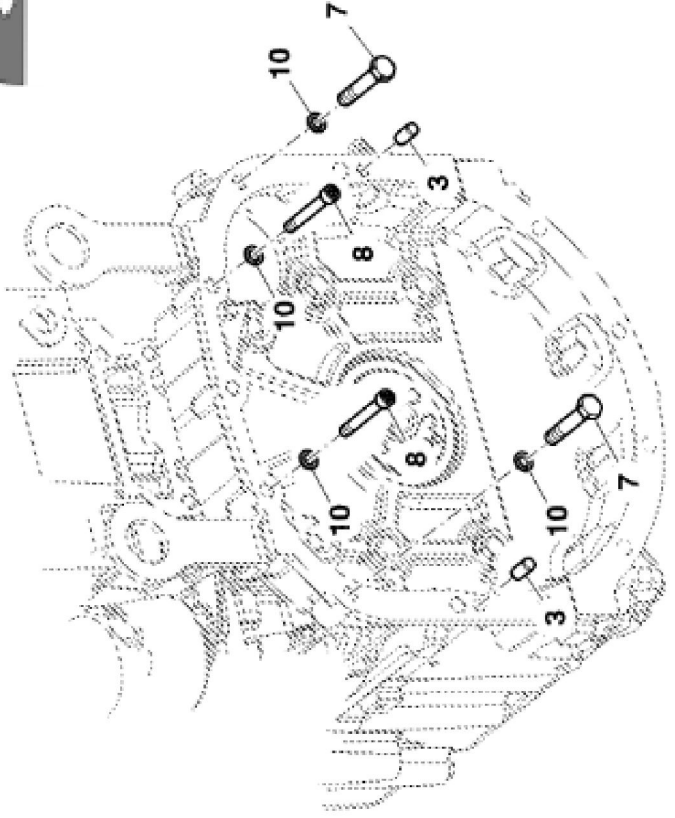

PY040244

KEY	PART NO.	PART NAME	QTY	Tractor Serial No.	REMARKS
1	ER0504345342	HOUSING	1		
2	ER0504250345	ROCKSHAFT	1	____-104982	
2	ER5801572079	ROCKSHAFT	1	104983-____	
3	ER0016987801	PLUG	2		
4	ER0099454296	SCREW	1		
5	ER0504221915	ROCKER ARM	1	____-104982	(Intake)
5	ER5801572084	ROCKER ARM	4	104983-____	(Intake)
6	ER0504221914	ROCKER ARM	4	____-104982	(Exhaust)
6	ER5801572085	ROCKER ARM	1	104983-____	(Exhaust)
7	ER0017281681	O-RING	1		
8	ER0004699783	SCREW	8		
9	ER0004338920	NUT	8		
10	ER0016988401	PLUG	1		
11	ER0016586925	CAP SCREW	10		M8 X 50
12	ER0016673835	BOLT	11		M8 X 30
13	ER0504163121	GASKET	1		
14	ER0504177226	GASKET	1		
15	ER0504273002	PLUG	4		M12 X 1.5 mm

PY040246

KEY	PART NO.	PART NAME	QTY	REMARKS	
1	ER0504221916	COVER	3		
2	ER0504349057	COVER	1		
3	ER0504372247	BREATHER	1		
4	ER0504173590	ENGINE CYLINDER HEAD GASKET	4		
5	ER0016586625	BOLT	8	M8 X 35	

PY040342

KEY	PART NO.	PART NAME	QTY	REMARKS	
1	ER0504187090	PULLEY	1		
2	ER0016675835	BOLT	6	M10 X 30 mm	
3	ER0504253015	V-BELT	1		

PY040749

KEY	PART NO.	PART NAME	QTY	REMARKS	
1	ER0504180348	FLYWHEEL	1		
2	ER0016678034	BOLT	6	M8 X 1.25 X 25	
3	ER0016673735	BOLT	2	M12 X 40	
4	ER0002992544	ADHESIVE	1		
5	ER0504265766	CONNECTING ROD	1		
6	ER0504351177	SCREW	2	M8 X 1.25	

LX213649

KEY	PART NO.	PART NAME	QTY	REMARKS	
1	ER201677	HOSE GUARD	1		
2	ER136575	CLAMP	1		
3	ER202960	DOWEL PIN	2		
4	ER372511	FLYWHEEL	1		
5	ER383846	HOSE	1		
6	ER021143	BOLT	6	M12 X 50	
7	ER021148	BOLT	2	M12 X 60	
8	ER021155	BOLT	2	M12 X 80	
9	ER021157	BOLT	2	M12 X 90	
10	ER022861	WASHER	12		
11	ER024502	DOWEL PIN	1		
12	ER026017	BEARING	1		
13	ER393149	BOLT	8	M8 X 12	