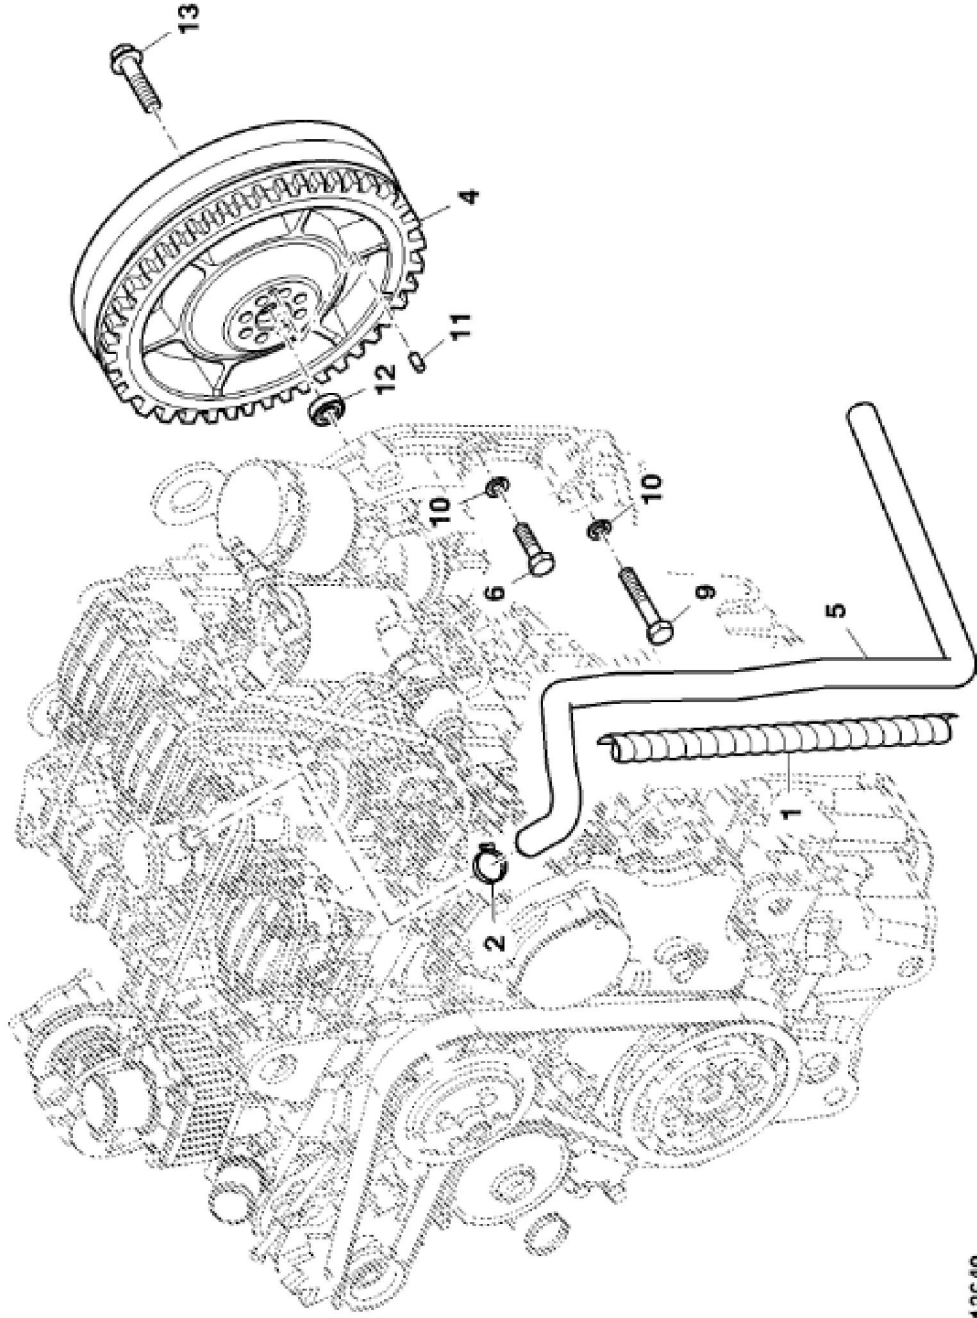

PY040244

KEY	PART NO.	PART NAME	QTY	Tractor Serial No.	REMARKS
1	ER0504345342	HOUSING	1		
2	ER0504250345	ROCKSHAFT	1	____-104982	
2	ER5801572079	ROCKSHAFT	1	104983-____	
3	ER0016987801	PLUG	2		
4	ER0099454296	SCREW	1		
5	ER0504221915	ROCKER ARM	1	____-104982	(Intake)
5	ER5801572084	ROCKER ARM	4	104983-____	(Intake)
6	ER0504221914	ROCKER ARM	4	____-104982	(Exhaust)
6	ER5801572085	ROCKER ARM	1	104983-____	(Exhaust)
7	ER0017281681	O-RING	1		
8	ER0004699783	SCREW	8		
9	ER0004338920	NUT	8		
10	ER0016988401	PLUG	1		
11	ER0016586925	CAP SCREW	10		M8 X 50
12	ER0016673835	BOLT	11		M8 X 30
13	ER0504163121	GASKET	1		
14	ER0504177226	GASKET	1		
15	ER0504273002	PLUG	4		M12 X 1.5 mm

PY040246

KEY	PART NO.	PART NAME	QTY	REMARKS	
1	ER0504221916	COVER	3		
2	ER0504349057	COVER	1		
3	ER0504372247	BREATHER	1		
4	ER0504173590	ENGINE CYLINDER HEAD GASKET	4		
5	ER0016586625	BOLT	8	M8 X 35	

PY040342

KEY	PART NO.	PART NAME	QTY	REMARKS	
1	ER0504187090	PULLEY	1		
2	ER0016675835	BOLT	6	M10 X 30 mm	
3	ER0504253015	V-BELT	1		

PY040749

KEY	PART NO.	PART NAME	QTY	REMARKS	
1	ER0504180348	FLYWHEEL	1		
2	ER0016678034	BOLT	6	M8 X 1.25 X 25	
3	ER0016673735	BOLT	2	M12 X 40	
4	ER0002992544	ADHESIVE	1		
5	ER0504265766	CONNECTING ROD	1		
6	ER0504351177	SCREW	2	M8 X 1.25	

LX213649

KEY	PART NO.	PART NAME	QTY	REMARKS	
1	ER201677	HOSE GUARD	1		
2	ER136575	CLAMP	1		
3	ER202960	DOWEL PIN	2		
4	ER372511	FLYWHEEL	1		
5	ER383846	HOSE	1		
6	ER021143	BOLT	6	M12 X 50	
7	ER021148	BOLT	2	M12 X 60	
8	ER021155	BOLT	2	M12 X 80	
9	ER021157	BOLT	2	M12 X 90	
10	ER022861	WASHER	12		
11	ER024502	DOWEL PIN	1		
12	ER026017	BEARING	1		
13	ER393149	BOLT	8	M8 X 12	