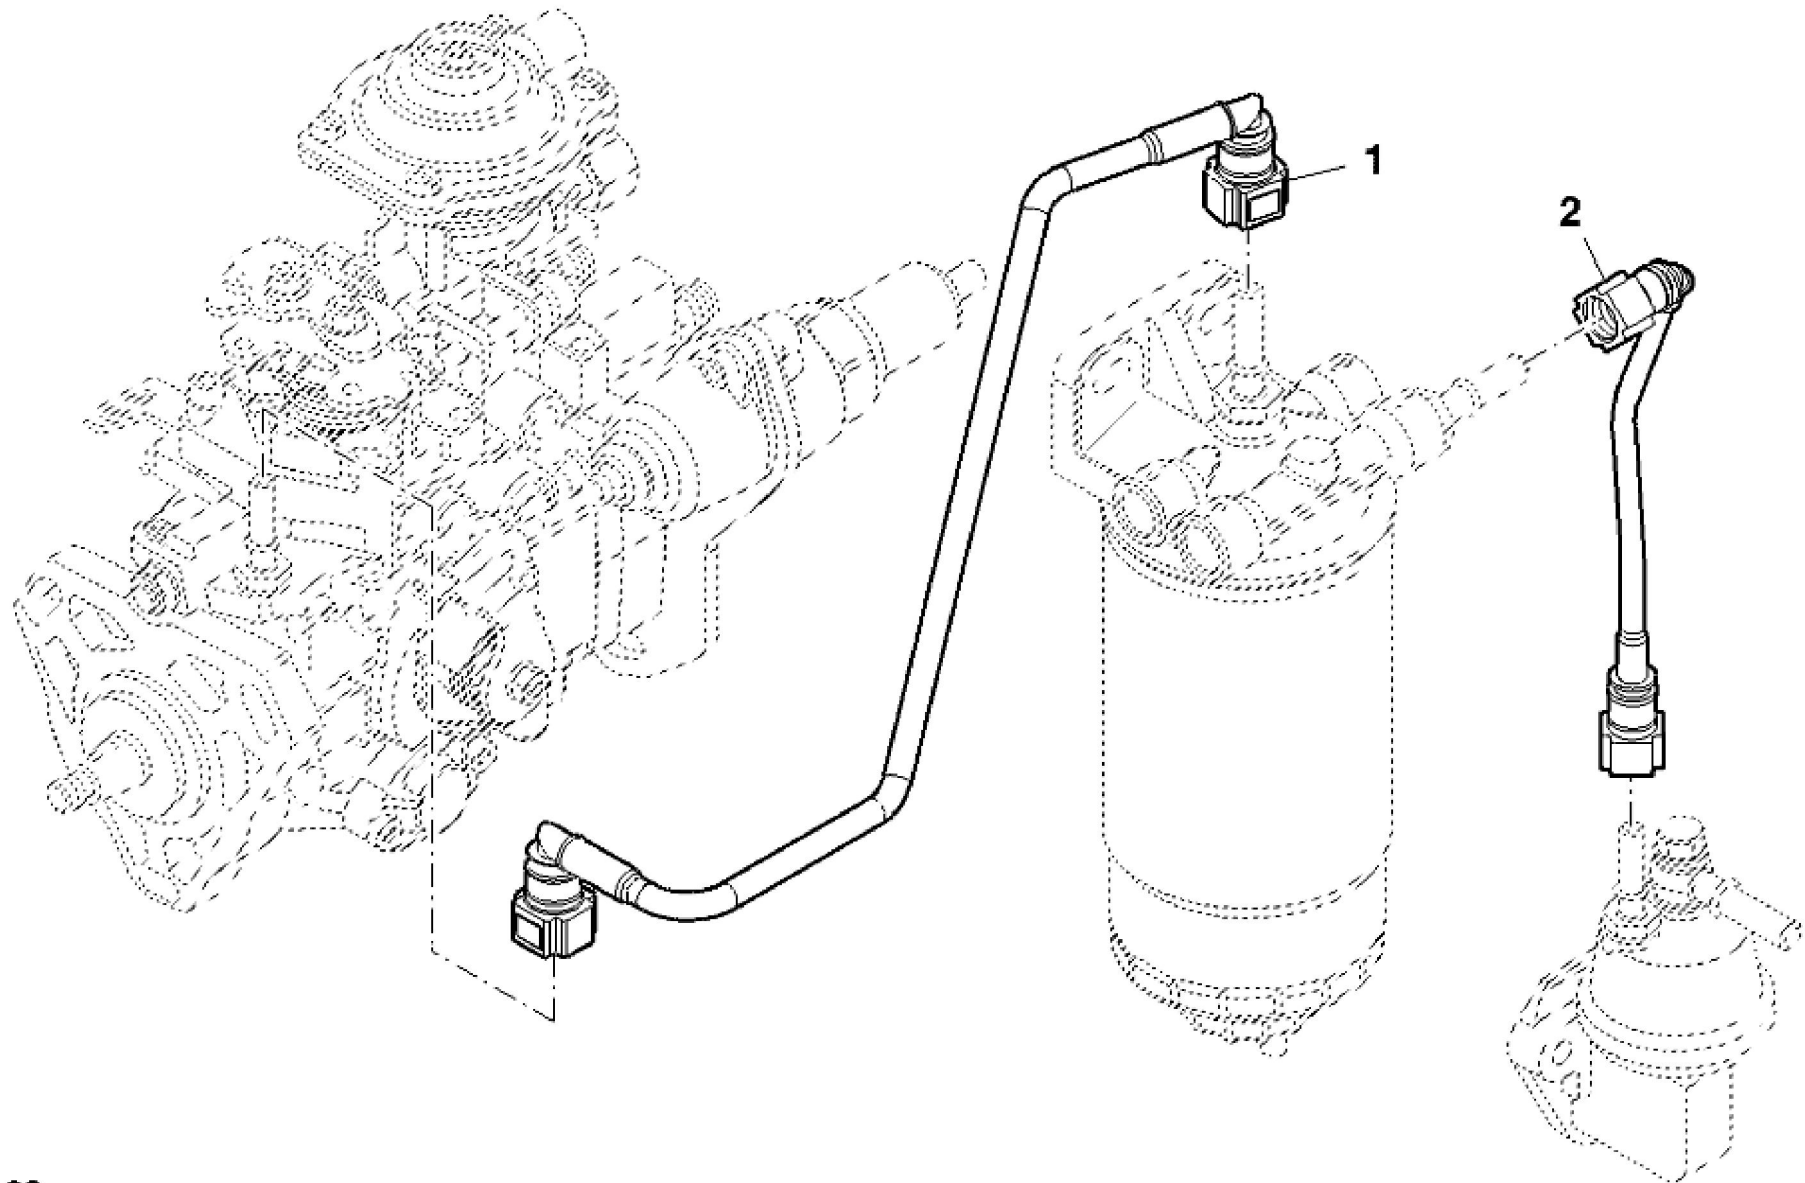

KEY	PART NO.	PART NAME	QTY	REMARKS	
1	ER0504187090	PULLEY	1		
2	ER0016675835	BOLT	6	M10 X 30 mm	
3	ER0504253015	V-BELT	1		

PY040749

KEY	PART NO.	PART NAME	QTY	REMARKS	
1	ER0504180348	FLYWHEEL	1		
2	ER0016678034	BOLT	6	M8 X 1.25 X 25	
3	ER0016673735	BOLT	2	M12 X 40	
4	ER0002992544	ADHESIVE	1		
5	ER0504265766	CONNECTING ROD	1		
6	ER0504351177	SCREW	2	M8 X 1.25	

PY040547

KEY	PART NO.	PART NAME	QTY	REMARKS	
1	ER0504374955	FUEL INJECTION PUMP	1		
2	ER0504240405	GEAR	1		
3	ER0504315405	STUD	3		
4	ER0504083433	GASKET	1		
5	ER0500368408	NUT	3	M8	
6	ER0017095401	WASHER	1		
7	ER0016980331	NUT	1	M14	
8	ER0093160151	SENSOR	1		
9	ER0042533181	SOLENOID	1	12V	

PY040196

KEY	PART NO.	PART NAME	QTY	REMARKS	
1	ER0504380241	FUEL PUMP	1		
2	ER0002830156	O-RING	1		
3	ER0504218933	HOLLOW SCREW	1		
4	ER0504218931	FUEL SUPPLY BANJO FITTING	1		
5	ER0017750480	GASKET	2		
6	ER0504197289	UNION FITTING	1		
7	ER0004894721	WASHER	1		
8	ER0016586925	BOLT	1	M8 X 50 mm	

PY040197

KEY	PART NO.	PART NAME	QTY	REMARKS	
1	ER0504216298	LINE	1		
2	ER0016597925	BOLT	3	M8 X 14 mm	

**PY040198**

KEY	PART NO.	PART NAME	QTY	REMARKS	
1	ER0504207948	LINE	1		
2	ER0504184992	FUEL LINE	1		