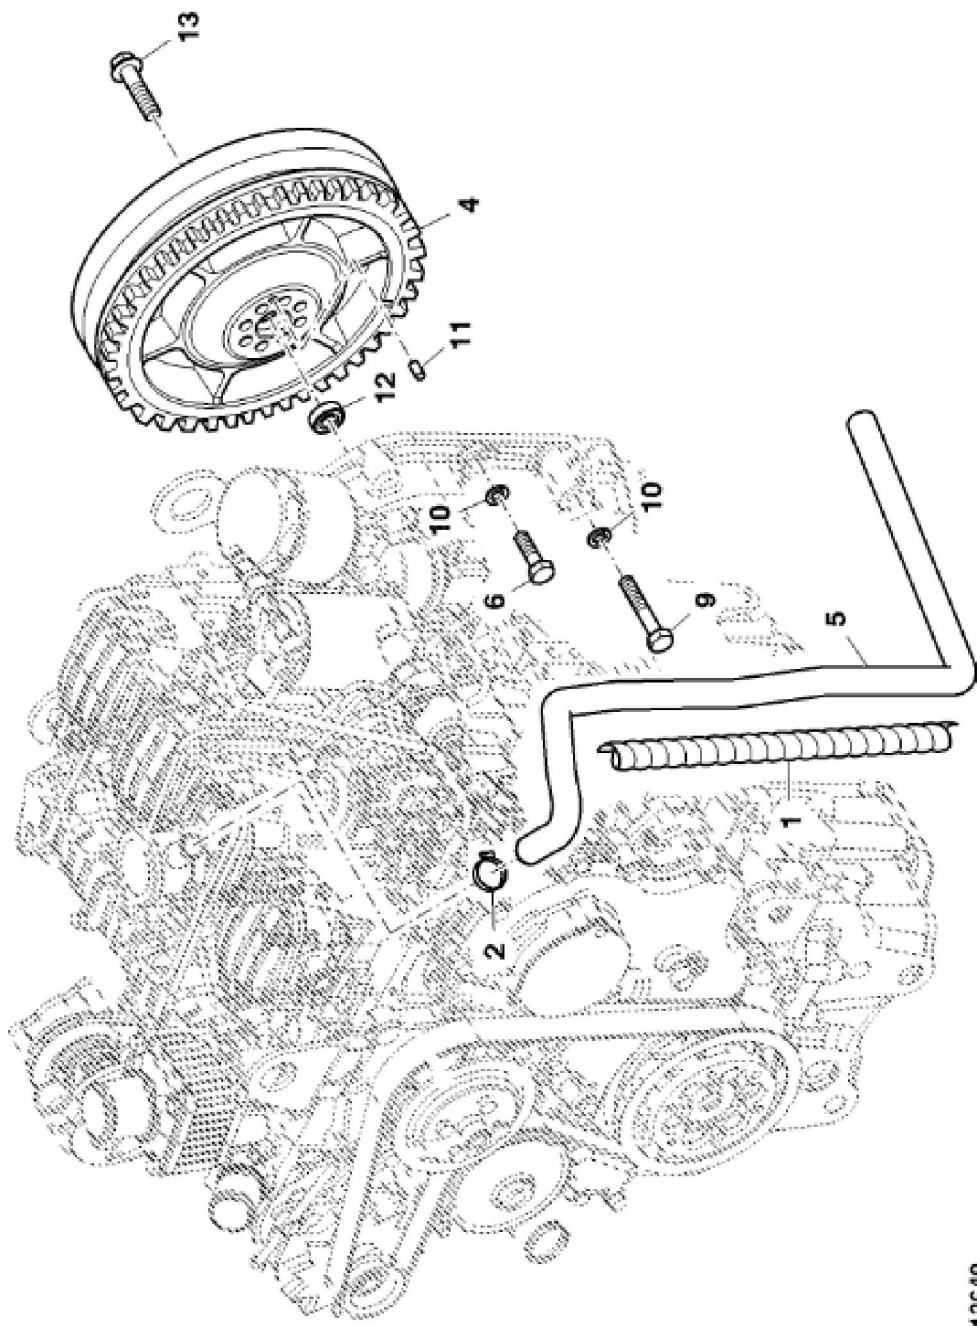

PY040244

KEY	PART NO.	PART NAME	QTY	Tractor Serial No.	REMARKS
1	ER0504345342	HOUSING	1		
2	ER0504250345	ROCKSHAFT	1	____-104982	
2	ER5801572079	ROCKSHAFT	1	104983-____	
3	ER0016987801	PLUG	2		
4	ER0099454296	SCREW	1		
5	ER0504221915	ROCKER ARM	1	____-104982	(Intake)
5	ER5801572084	ROCKER ARM	4	104983-____	(Intake)
6	ER0504221914	ROCKER ARM	4	____-104982	(Exhaust)
6	ER5801572085	ROCKER ARM	1	104983-____	(Exhaust)
7	ER0017281681	O-RING	1		
8	ER0004699783	SCREW	8		
9	ER0004338920	NUT	8		
10	ER0016988401	PLUG	1		
11	ER0016586925	CAP SCREW	10		M8 X 50
12	ER0016673835	BOLT	11		M8 X 30
13	ER0504163121	GASKET	1		
14	ER0504177226	GASKET	1		
15	ER0504273002	PLUG	4		M12 X 1.5 mm

PY040246

KEY	PART NO.	PART NAME	QTY	REMARKS	
1	ER0504221916	COVER	3		
2	ER0504349057	COVER	1		
3	ER0504372247	BREATHER	1		
4	ER0504173590	ENGINE CYLINDER HEAD GASKET	4		
5	ER0016586625	BOLT	8	M8 X 35	

PY040342

KEY	PART NO.	PART NAME	QTY	REMARKS	
1	ER0504187090	PULLEY	1		
2	ER0016675835	BOLT	6	M10 X 30 mm	
3	ER0504253015	V-BELT	1		

PY040749

KEY	PART NO.	PART NAME	QTY	REMARKS	
1	ER0504180348	FLYWHEEL	1		
2	ER0016678034	BOLT	6	M8 X 1.25 X 25	
3	ER0016673735	BOLT	2	M12 X 40	
4	ER0002992544	ADHESIVE	1		
5	ER0504265766	CONNECTING ROD	1		
6	ER0504351177	SCREW	2	M8 X 1.25	

LX213649

KEY	PART NO.	PART NAME	QTY	REMARKS	
1	ER201677	HOSE GUARD	1		
2	ER136575	CLAMP	1		
3	ER202960	DOWEL PIN	2		
4	ER372511	FLYWHEEL	1		
5	ER383846	HOSE	1		
6	ER021143	BOLT	6	M12 X 50	
7	ER021148	BOLT	2	M12 X 60	
8	ER021155	BOLT	2	M12 X 80	
9	ER021157	BOLT	2	M12 X 90	
10	ER022861	WASHER	12		
11	ER024502	DOWEL PIN	1		
12	ER026017	BEARING	1		
13	ER393149	BOLT	8	M8 X 12	