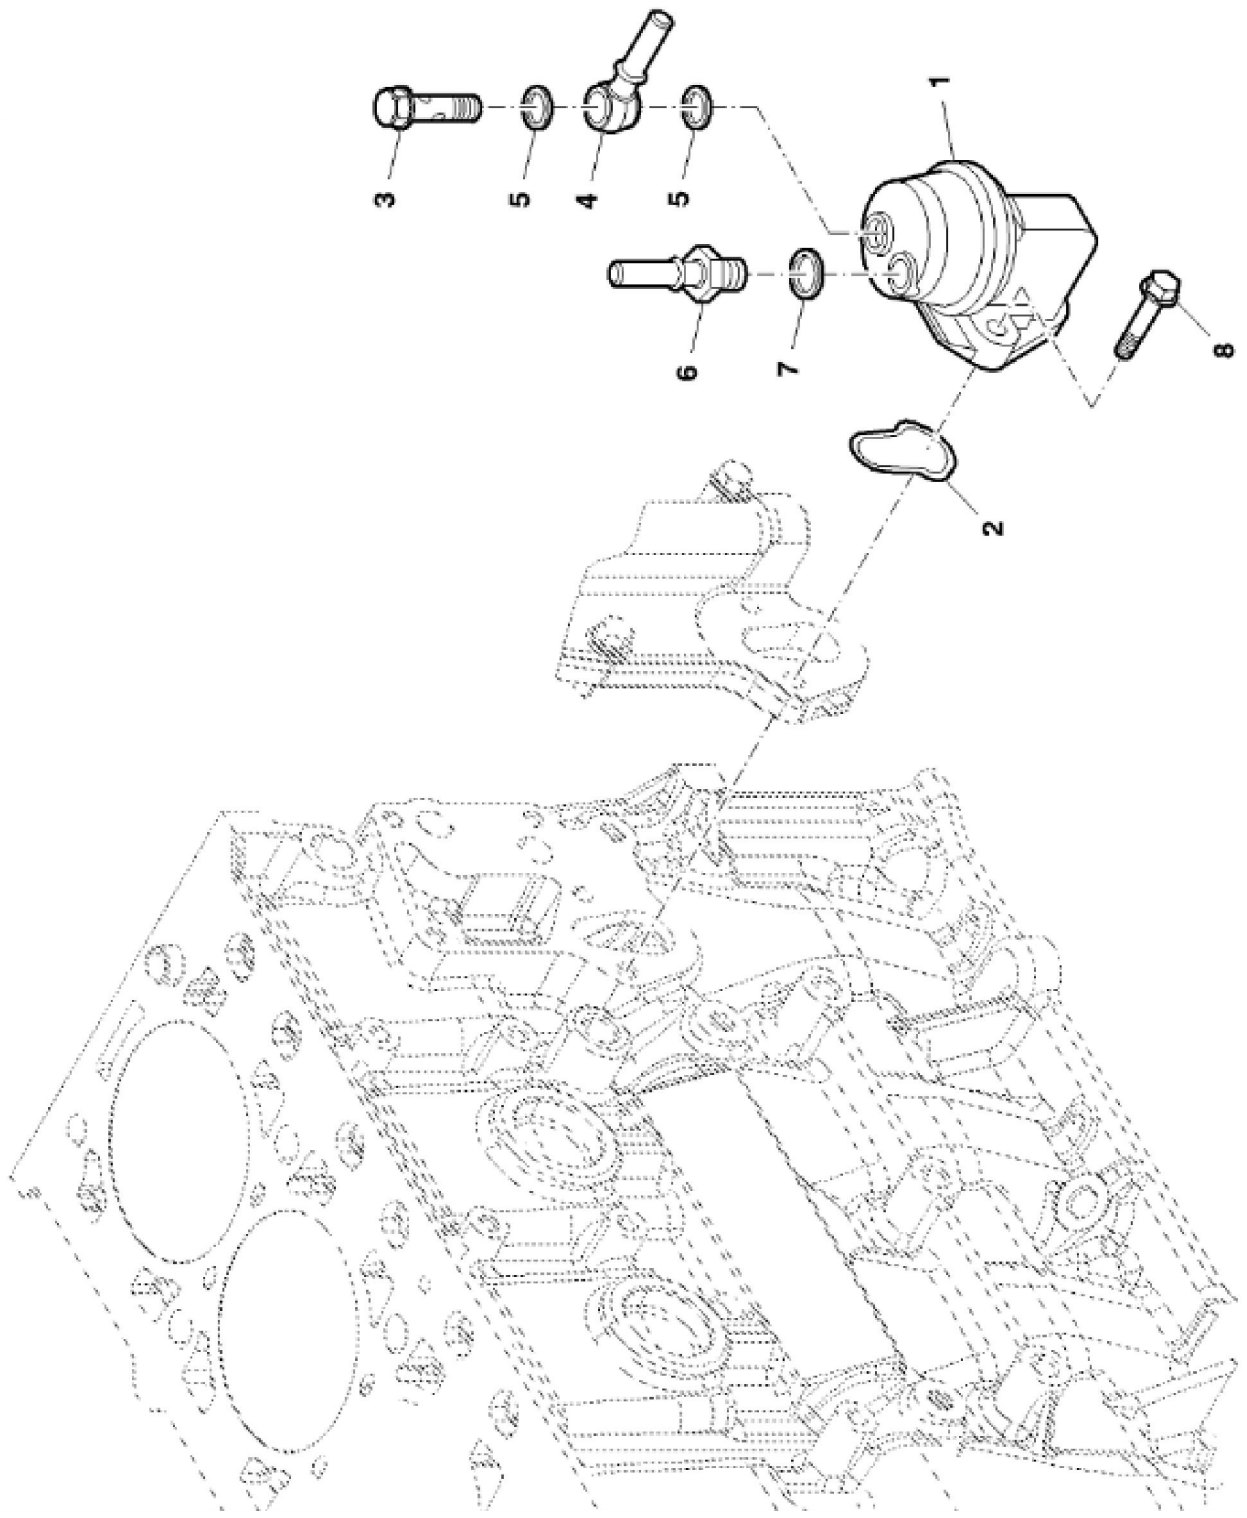

PY040196

KEY	PART NO.	PART NAME	QTY	REMARKS	
1	ER0504380241	FUEL PUMP	1		
2	ER0002830156	O-RING	1		
3	ER0504218933	HOLLOW SCREW	1		
4	ER0504218931	FUEL SUPPLY BANJO FITTING	1		
5	ER0017750480	GASKET	2		
6	ER0504197289	UNION FITTING	1		
7	ER0004894721	WASHER	1		
8	ER0016586925	BOLT	1	M8 X 50 mm