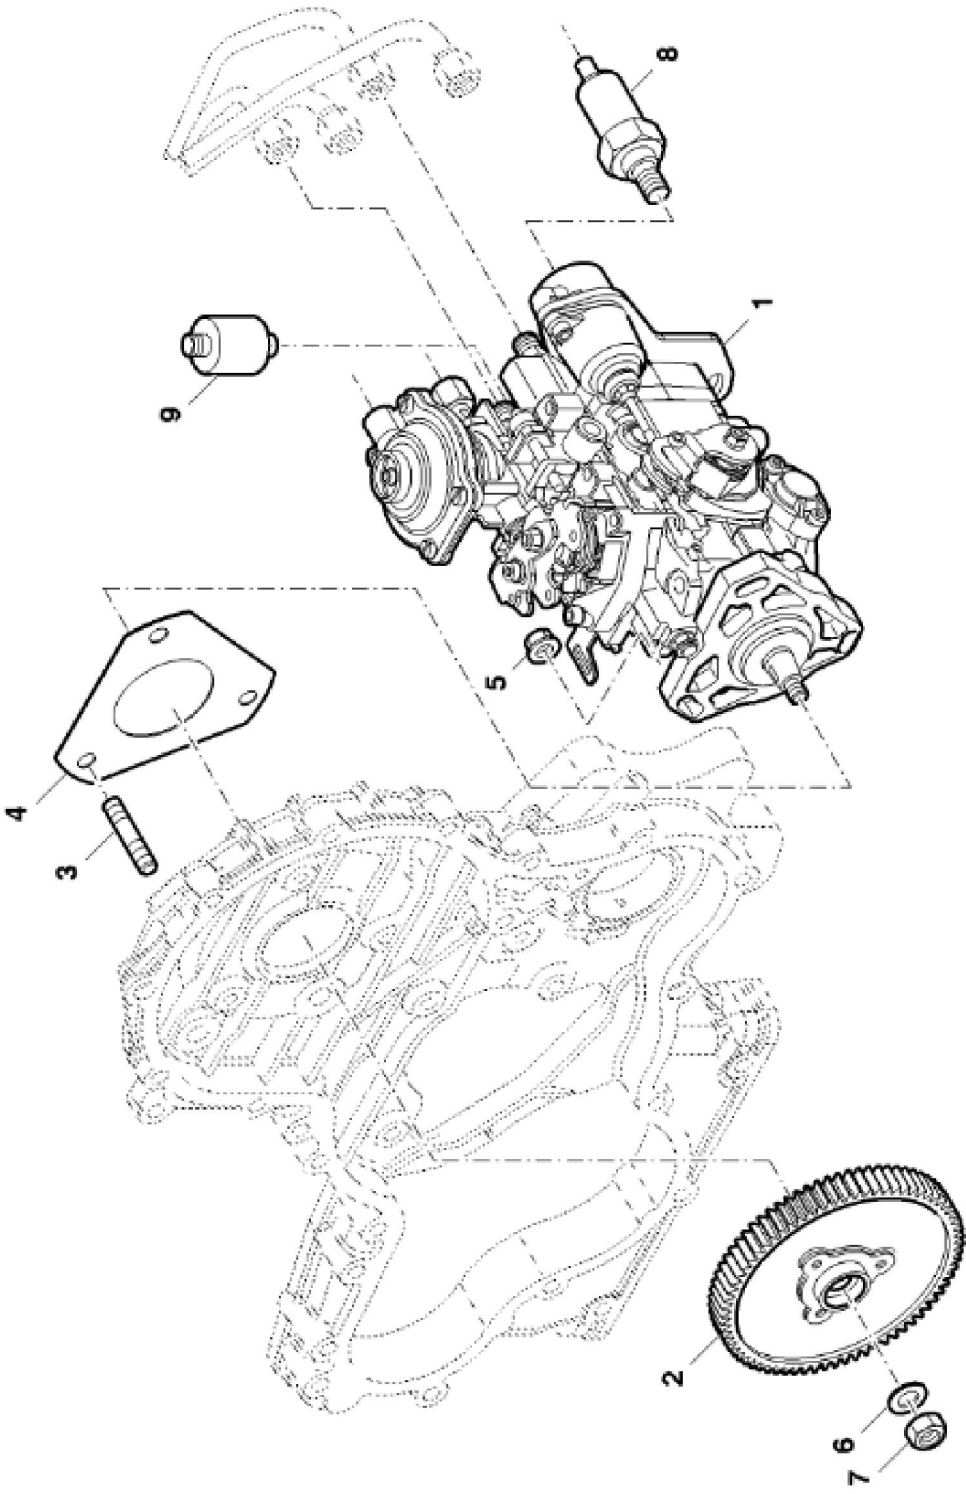

PY040546

KEY	PART NO.	PART NAME	QTY	REMARKS	
1	ER0504385659	FUEL INJECTION PUMP	1		
2	ER0504240405	GEAR	1		
3	ER0504315405	STUD	1		
4	ER0504083433	GASKET	3		
5	ER0500368408	NUT	3	M8	
6	ER0017095401	WASHER	1		
7	ER0016980331	NUT	1	M14	
8	ER0093160151	SENSOR	1		
9	ER0042533181	SOLENOID	1	12V