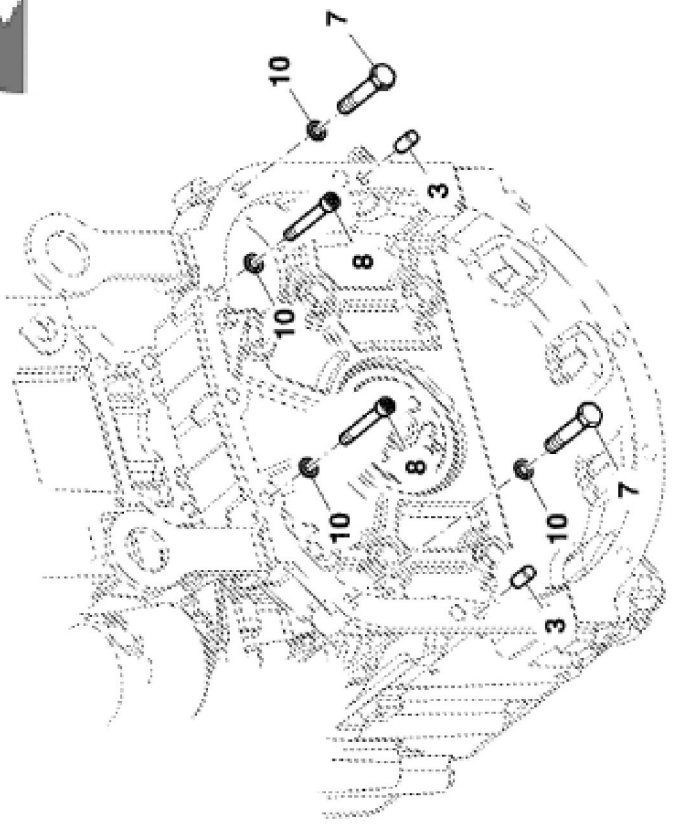

PY040244

KEY	PART NO.	PART NAME	QTY	Tractor Serial No.	REMARKS
1	ER0504345342	HOUSING	1		
2	ER0504250345	ROCKSHAFT	1	____-104982	
2	ER5801572079	ROCKSHAFT	1	104983-____	
3	ER0016987801	PLUG	2		
4	ER0099454296	SCREW	1		
5	ER0504221915	ROCKER ARM	1	____-104982	(Intake)
5	ER5801572084	ROCKER ARM	4	104983-____	(Intake)
6	ER0504221914	ROCKER ARM	4	____-104982	(Exhaust)
6	ER5801572085	ROCKER ARM	1	104983-____	(Exhaust)
7	ER0017281681	O-RING	1		
8	ER0004699783	SCREW	8		
9	ER0004338920	NUT	8		
10	ER0016988401	PLUG	1		
11	ER0016586925	CAP SCREW	10		M8 X 50
12	ER0016673835	BOLT	11		M8 X 30
13	ER0504163121	GASKET	1		
14	ER0504177226	GASKET	1		
15	ER0504273002	PLUG	4		M12 X 1.5 mm

PY040246

KEY	PART NO.	PART NAME	QTY	REMARKS	
1	ER0504221916	COVER	3		
2	ER0504349057	COVER	1		
3	ER0504372247	BREATHER	1		
4	ER0504173590	ENGINE CYLINDER HEAD GASKET	4		
5	ER0016586625	BOLT	8	M8 X 35	

PY040342

KEY	PART NO.	PART NAME	QTY	REMARKS	
1	ER0504187090	PULLEY	1		
2	ER0016675835	BOLT	6	M10 X 30 mm	
3	ER0504253015	V-BELT	1		

PY040749

KEY	PART NO.	PART NAME	QTY	REMARKS	
1	ER0504180348	FLYWHEEL	1		
2	ER0016678034	BOLT	6	M8 X 1.25 X 25	
3	ER0016673735	BOLT	2	M12 X 40	
4	ER0002992544	ADHESIVE	1		
5	ER0504265766	CONNECTING ROD	1		
6	ER0504351177	SCREW	2	M8 X 1.25	

LX213649

KEY	PART NO.	PART NAME	QTY	REMARKS	
1	ER201677	HOSE GUARD	1		
2	ER136575	CLAMP	1		
3	ER202960	DOWEL PIN	2		
4	ER372511	FLYWHEEL	1		
5	ER383846	HOSE	1		
6	ER021143	BOLT	6	M12 X 50	
7	ER021148	BOLT	2	M12 X 60	
8	ER021155	BOLT	2	M12 X 80	
9	ER021157	BOLT	2	M12 X 90	
10	ER022861	WASHER	12		
11	ER024502	DOWEL PIN	1		
12	ER026017	BEARING	1		
13	ER393149	BOLT	8	M8 X 12	