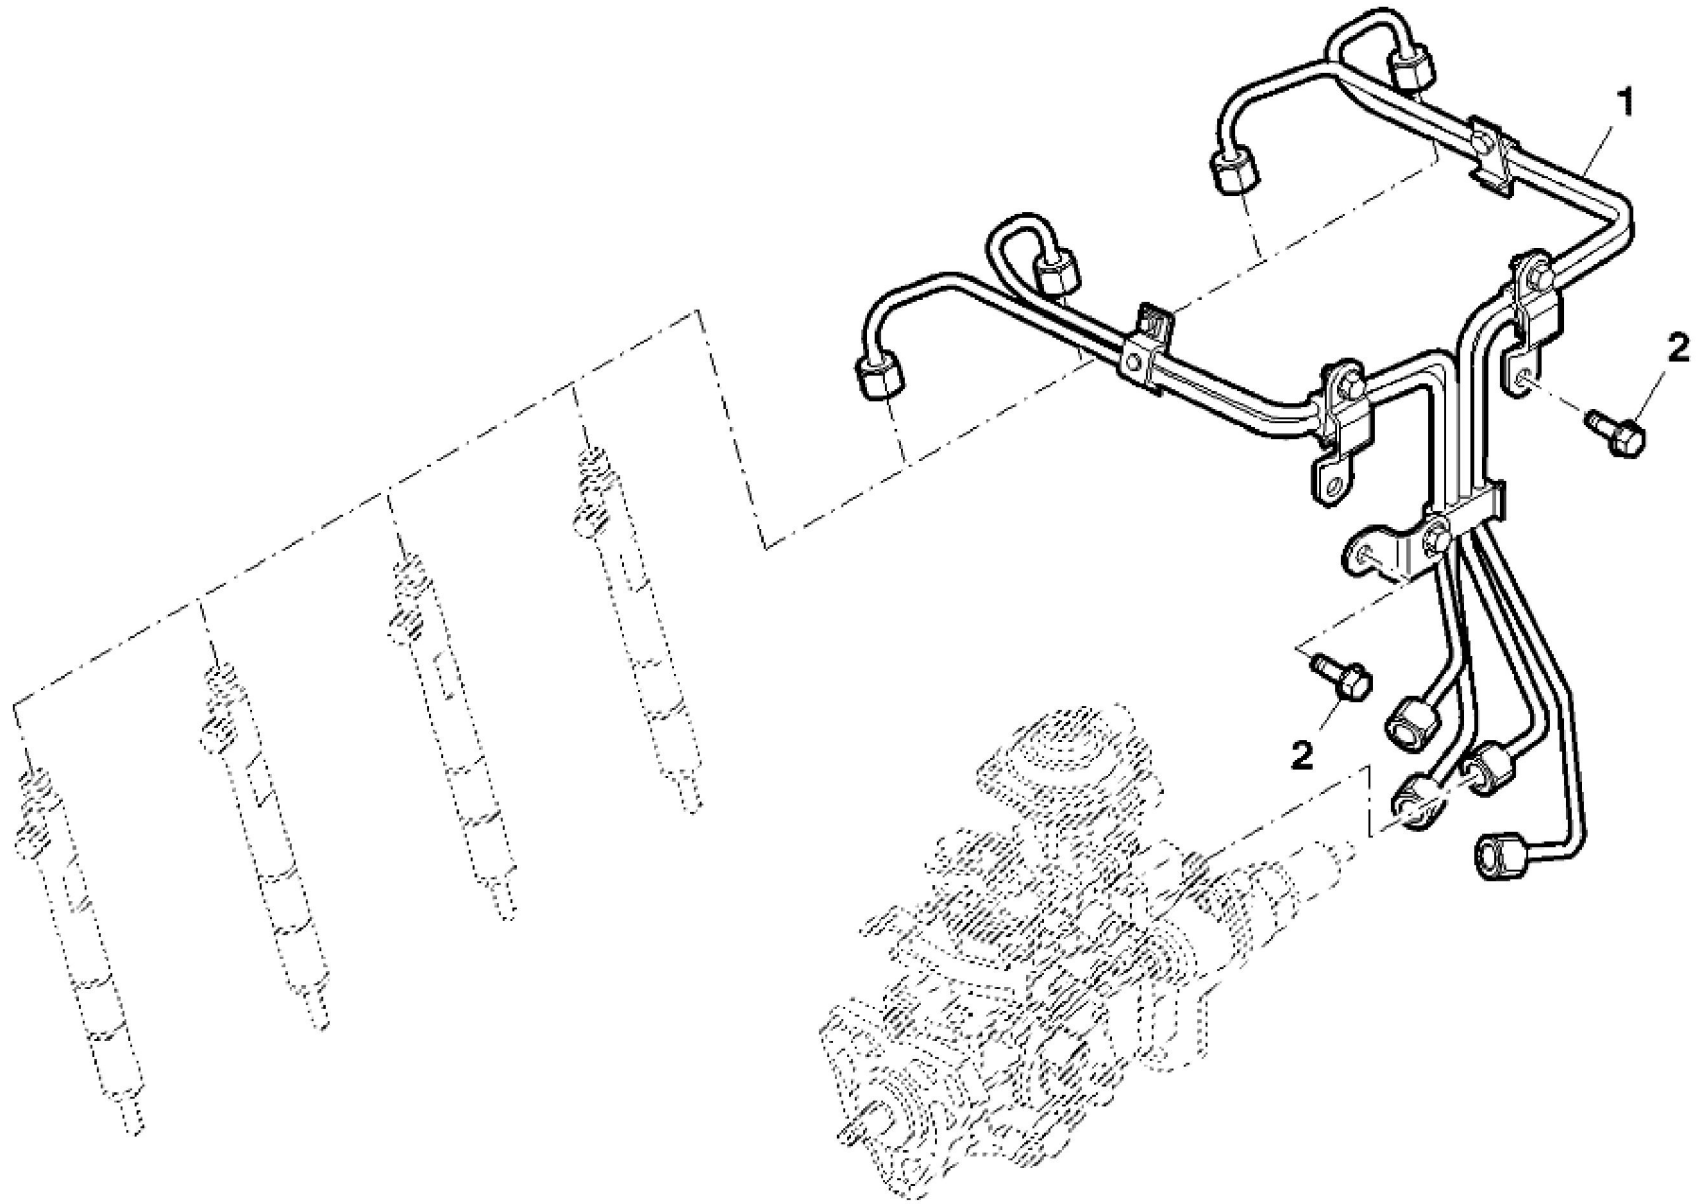

KEY	PART NO.	PART NAME	QTY	REMARKS	
1	ER0504187090	PULLEY	1		
2	ER0016675835	BOLT	6	M10 X 30 mm	
3	ER0504253015	V-BELT	1		

PY040749

KEY	PART NO.	PART NAME	QTY	REMARKS	
1	ER0504180348	FLYWHEEL	1		
2	ER0016678034	BOLT	6	M8 X 1.25 X 25	
3	ER0016673735	BOLT	2	M12 X 40	
4	ER0002992544	ADHESIVE	1		
5	ER0504265766	CONNECTING ROD	1		
6	ER0504351177	SCREW	2	M8 X 1.25	

PY040196

KEY	PART NO.	PART NAME	QTY	REMARKS	
1	ER0504380241	FUEL PUMP	1		
2	ER0002830156	O-RING	1		
3	ER0504218933	HOLLOW SCREW	1		
4	ER0504218931	FUEL SUPPLY BANJO FITTING	1		
5	ER0017750480	GASKET	2		
6	ER0504197289	UNION FITTING	1		
7	ER0004894721	WASHER	1		
8	ER0016586925	BOLT	1	M8 X 50 mm	

PY040550

KEY	PART NO.	PART NAME	QTY	REMARKS	
1	ER0504275234	INJECTION NOZZLE	4		
2	ER0008097589	NOZZLE	4		
3	ER0504174745	BRACKET	4		
4	ER0504315404	STUD	4		
5	ER0500353601	WASHER	4		
6	ER0017044735	NUT	4	M8	
7	ER0004899689	WASHER	4		
8	ER0001118641	WASHER	8		
9	ER0093190600	SCREW	4		
10	ER0017278281	O-RING	4		

PY040197

KEY	PART NO.	PART NAME	QTY	REMARKS	
1	ER0504216298	LINE	1		
2	ER0016597925	BOLT	3	M8 X 14 mm	

**PY040198**

KEY	PART NO.	PART NAME	QTY	REMARKS	
1	ER0504207948	LINE	1		
2	ER0504184992	FUEL LINE	1		