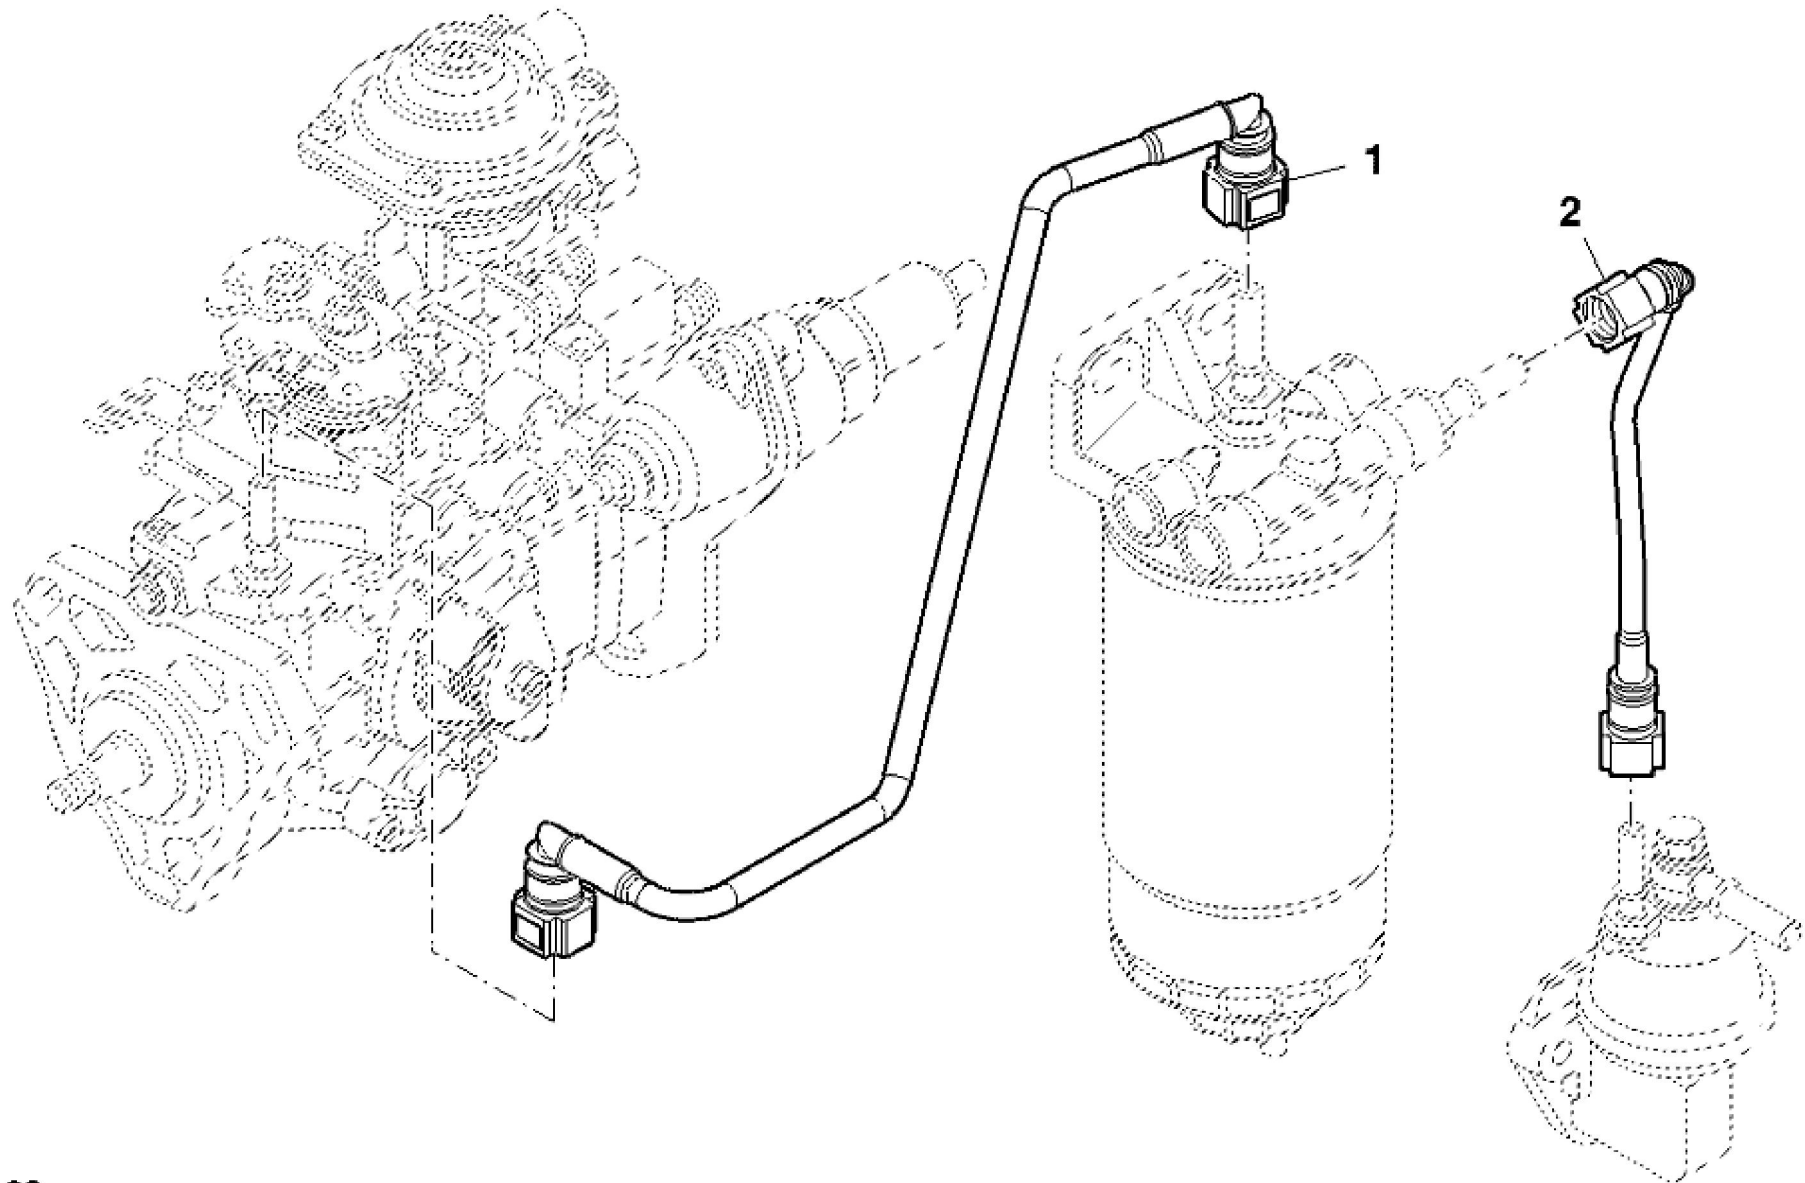

KEY	PART NO.	PART NAME	QTY	REMARKS	
1	ER0504187090	PULLEY	1		
2	ER0016675835	BOLT	6	M10 X 30 mm	
3	ER0504253015	V-BELT	1		

PY040749

KEY	PART NO.	PART NAME	QTY	REMARKS	
1	ER0504180348	FLYWHEEL	1		
2	ER0016678034	BOLT	6	M8 X 1.25 X 25	
3	ER0016673735	BOLT	2	M12 X 40	
4	ER0002992544	ADHESIVE	1		
5	ER0504265766	CONNECTING ROD	1		
6	ER0504351177	SCREW	2	M8 X 1.25	

PY040546

KEY	PART NO.	PART NAME	QTY	REMARKS	
1	ER0504385659	FUEL INJECTION PUMP	1		
2	ER0504240405	GEAR	1		
3	ER0504315405	STUD	1		
4	ER0504083433	GASKET	3		
5	ER0500368408	NUT	3	M8	
6	ER0017095401	WASHER	1		
7	ER0016980331	NUT	1	M14	
8	ER0093160151	SENSOR	1		
9	ER0042533181	SOLENOID	1	12V	

PY040196

KEY	PART NO.	PART NAME	QTY	REMARKS	
1	ER0504380241	FUEL PUMP	1		
2	ER0002830156	O-RING	1		
3	ER0504218933	HOLLOW SCREW	1		
4	ER0504218931	FUEL SUPPLY BANJO FITTING	1		
5	ER0017750480	GASKET	2		
6	ER0504197289	UNION FITTING	1		
7	ER0004894721	WASHER	1		
8	ER0016586925	BOLT	1	M8 X 50 mm	

PY040197

KEY	PART NO.	PART NAME	QTY	REMARKS	
1	ER0504216298	LINE	1		
2	ER0016597925	BOLT	3	M8 X 14 mm	

**PY040198**

KEY	PART NO.	PART NAME	QTY	REMARKS	
1	ER0504207948	LINE	1		
2	ER0504184992	FUEL LINE	1		