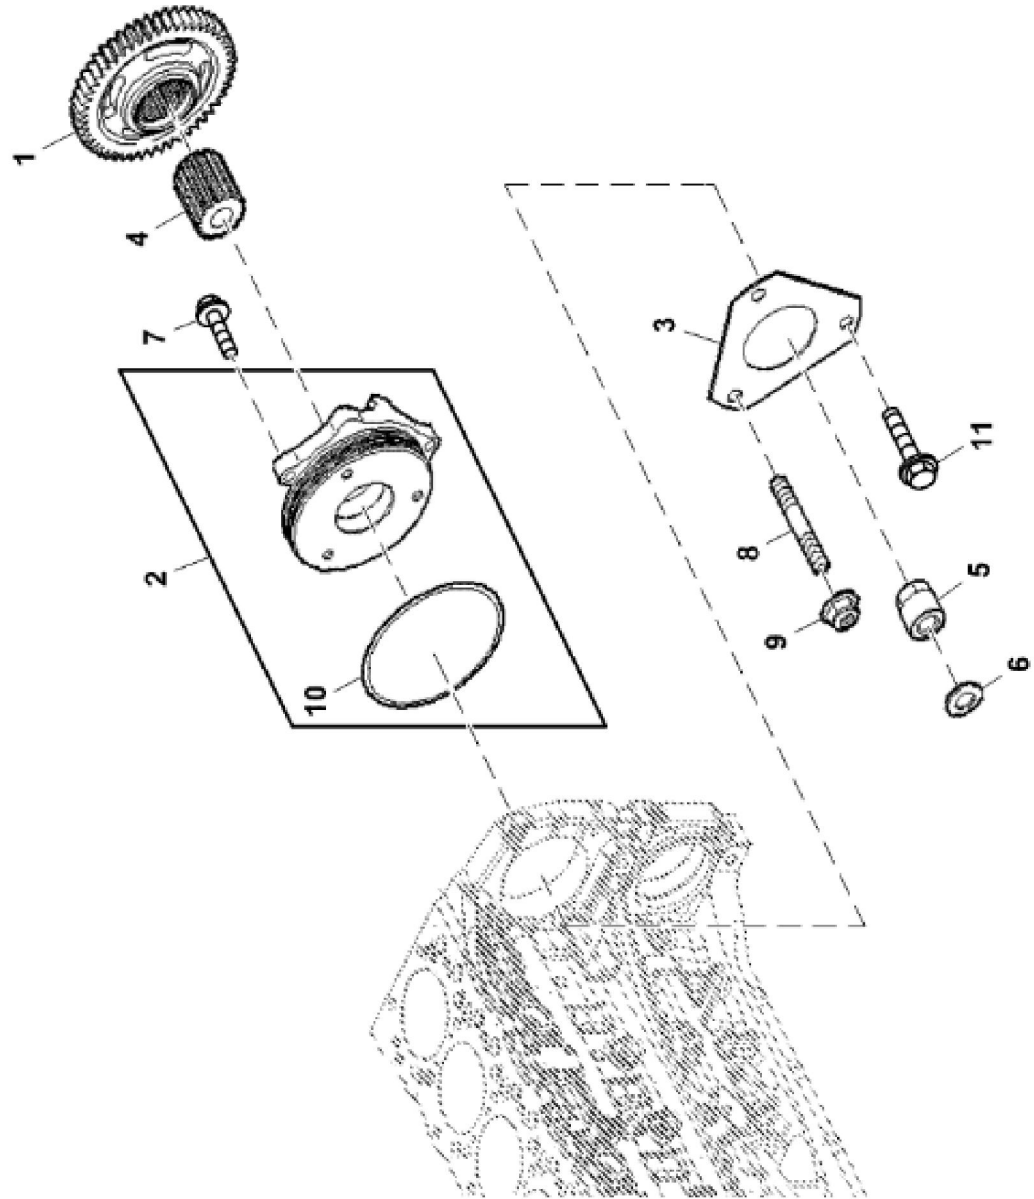

LX224669

KEY	PART NO.	PART NAME	QTY	REMARKS	
1	ER0504060835	FLYWHEEL	1		
2	ER0004894641	BOLT	8		
3	ER0017275510	DOWEL PIN	1		

LX219355

KEY	PART NO.	PART NAME	QTY	REMARKS	
1	ER201677	GUARD	1		
2	ER207356	PIPE	1		
3	ER245525	CLAMP	1		
4	ER202960	DOWEL PIN	2		
5	ER026035	BEARING	1		
6	ER021143	SCREW	8	M12 X 1.25 X 50	
7	ER021148	SCREW	2	M12 X 1.25 X 60	
8	ER021155	SCREW	2	M12 X 1.25 X 80	
9	ER022861	WASHER	12		

KEY	PART NO.	PART NAME	QTY	REMARKS	
1	ER0504211867	PULLEY	1		
2	ER0004892867	SCREW	6		
3	ER0504079282	PULLEY	1		
4	ER0016587325	BOLT	6		

LX220959

KEY	PART NO.	PART NAME	QTY	REMARKS	
1	ER0504380241	FUEL PUMP	1		
2	ER0002830156	O-RING	1		
3	ER0004899079	BOLT	2		
4	ER0004890964	FITTING	2		
5	ER0004894721	WASHER	2		

LX224652

KEY	PART NO.	PART NAME	QTY	REMARKS	
1	ER0504181065	FUEL INJECTION PUMP	1		
2	ER0504264463	SENSOR	1		
3	ER0504060728	WIRE	1		
4	ER0008094248	MAGNETO	1	SUB FOR ER0093192974	
5	ER0042533181	SOLENOID	1		

LX224653

KEY	PART NO.	PART NAME	QTY	REMARKS	
1	ER0504151881	FUEL INJECTION PUMP	1		
2	ER0004894729	EXTENSION BAR	1		
3	ER0504083433	GASKET	1		
4	ER0004893227	HUB	1		
5	ER0004893229	NUT	1		
6	ER0004894736	WASHER KIT	1		
7	ER0004899063	BOLT	3		
8	ER0016729534	STUD	2		
9	ER0017044735	NUT	2		
10	ER0017292081	O-RING	2		
11	ER0504062241	BOLT	1		