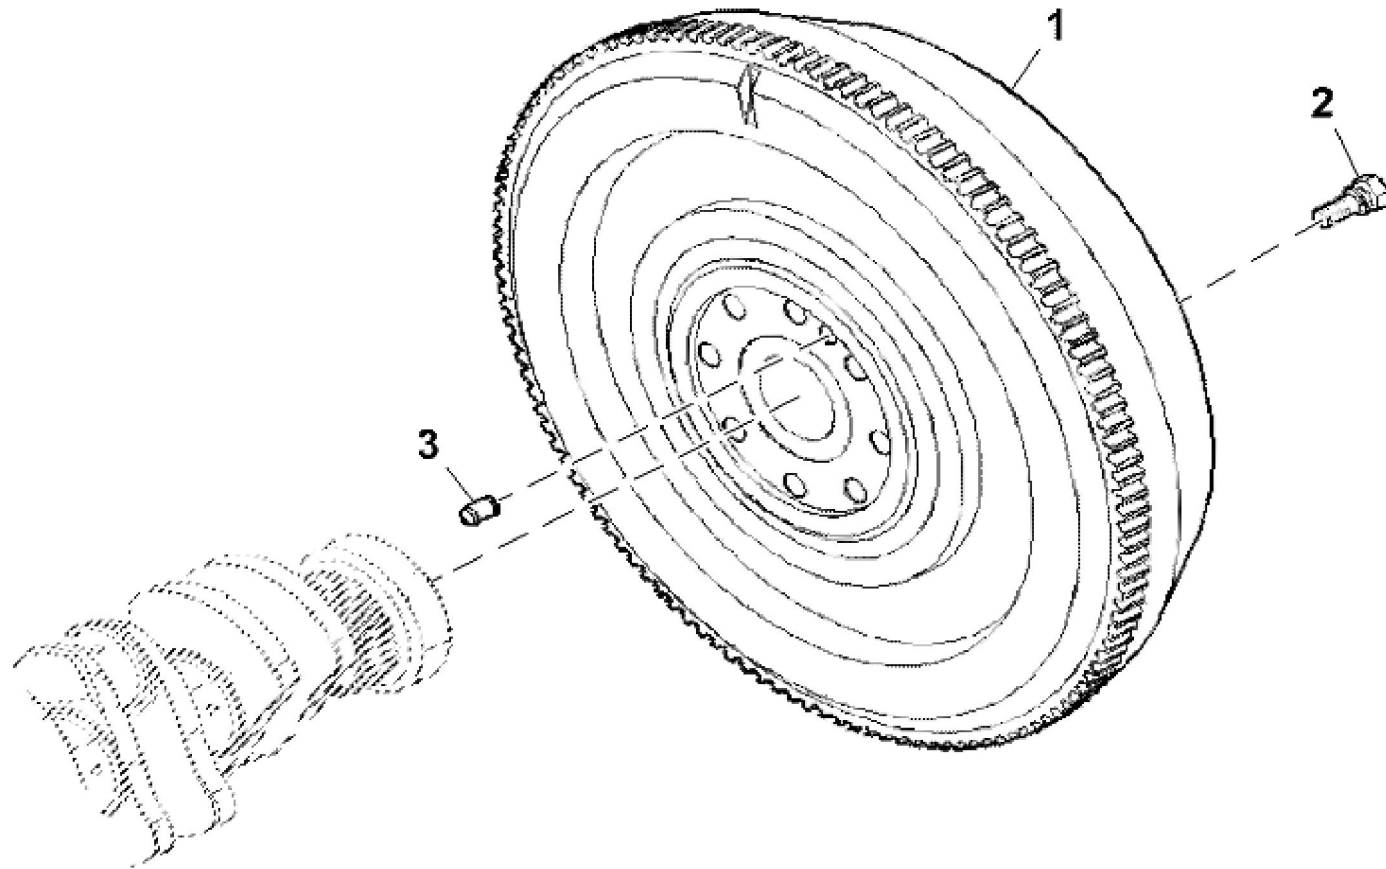

LX225668

KEY	PART NO.	PART NAME	QTY	REMARKS	
1	ER0004895195	SHAFT	4		
2	ER0004895361	PUSH ROD	8		
3	ER0504067723	BOLT	4		
4	ER0004892860	BOLT	4		
5	ER0004895363	WASHER	8		
6	ER0004895364	WASHER	8		
7	ER0004895196	ROCKER ARM	4		
8	ER0004895204	SHAFT	4		
9	ER0504355535	NUT	8		
10	ER0004895199	SCREW	8		
11	ER0004895200	ROCKER ARM	4		

LX224538

KEY	PART NO.	PART NAME	QTY	REMARKS	
1	ER0504090413	V-BELT	1		
2	ER0504066034	PULLEY	1		
3	ER0504013599	TIGHTENER	1		
4	ER0504020255	BOLT	1		
5	ER0017044825	NUT	1	M10	
6	ER0016673835	BOLT	1	M8 X 30 mm	
7	ER0016675835	BOLT	1	M10 X 30 mm	
8	ER0017095125	WASHER	1		

LX224589

KEY	PART NO.	PART NAME	QTY	REMARKS	
1	ER5801737050	GEAR CASE	1	SUB FOR ER0504170029	
2	ER5801483583	SEAL	1		
3	ER0004894532	DOWEL PIN	2		
4	ER0004899759	BOLT	1		
5	ER0002992504	ADHESIVE	AR		
6	ER0504110651	COVER	1		
7	ER0504108486	O-RING	1		
8	ER0016673635	BOLT	2	M8 X 1.25 X 20	
9	ER0004891250	BOLT	14	M12 X 1.75	
10	ER0004899145	BOLT	2	M8 X 1.75 X 95	
11	ER0004899385	BOLT	3	M16 X 1.5	

LX213198

KEY	PART NO.	PART NAME	QTY	REMARKS	
1	ER394886	SHIELD	1		
2	ER023071	WASHER	3		
3	ER020842	CAP SCREW	1	M10 X 16	
4	ER023075	WASHER	1		
5	ER020962	BOLT	1	M14 X 20	
6	ER384720	SUPPORT	1		
7	ER020864	BOLT	2		