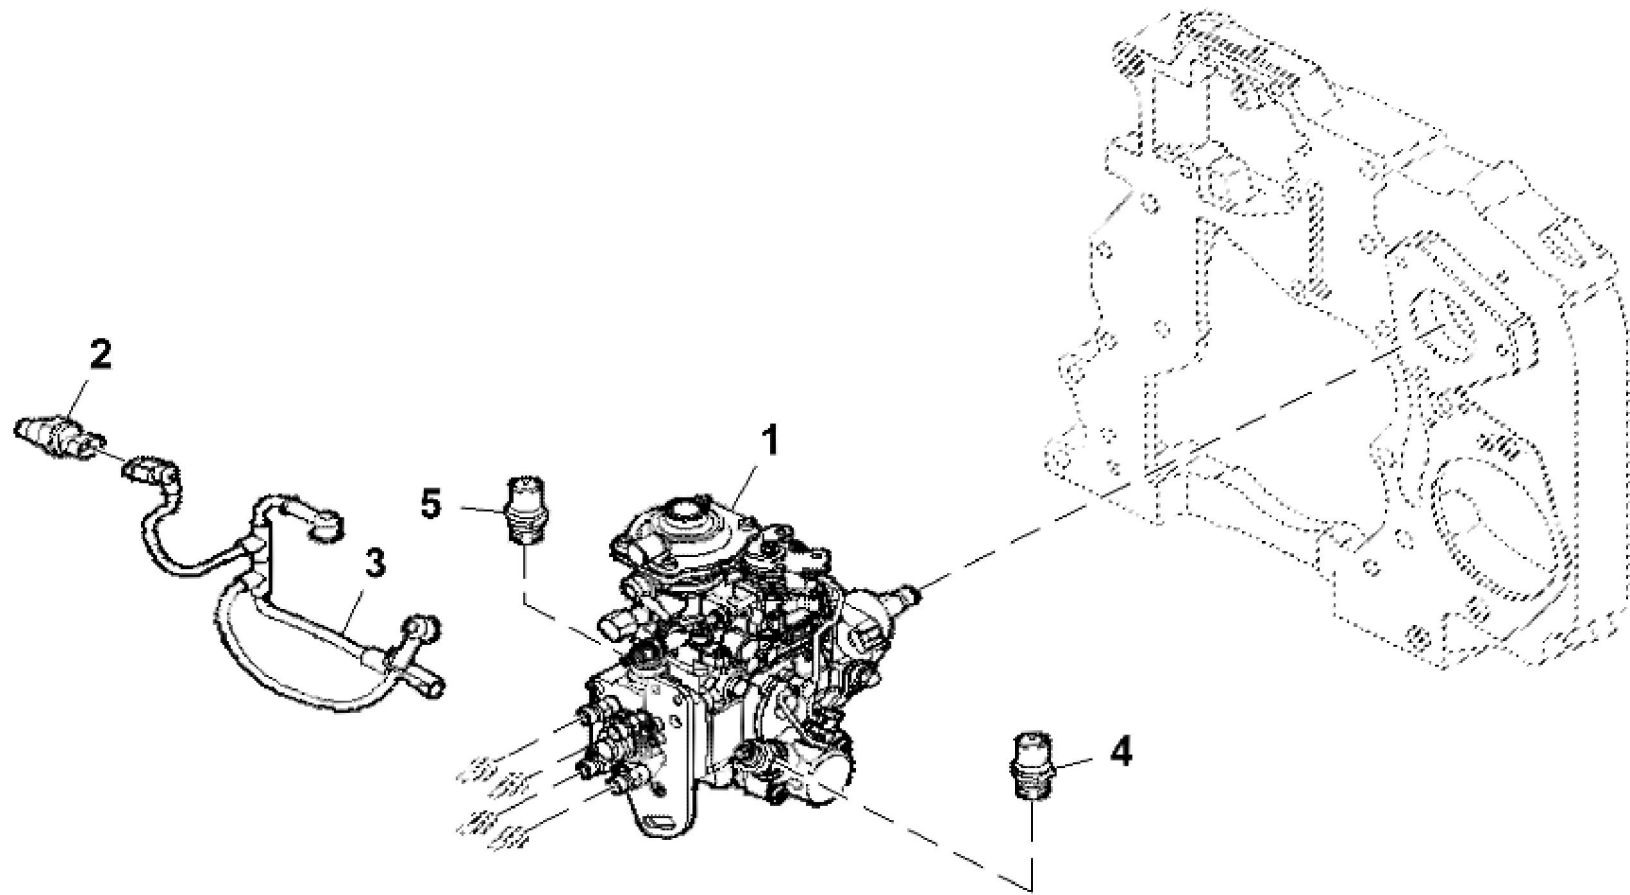

LX224538

KEY	PART NO.	PART NAME	QTY	REMARKS	
1	ER0504090413	V-BELT	1		
2	ER0504066034	PULLEY	1		
3	ER0504013599	TIGHTENER	1		
4	ER0504020255	BOLT	1		
5	ER0017044825	NUT	1	M10	
6	ER0016673835	BOLT	1	M8 X 30 mm	
7	ER0016675835	BOLT	1	M10 X 30 mm	
8	ER0017095125	WASHER	1		

LX224669

KEY	PART NO.	PART NAME	QTY	REMARKS	
1	ER0504060835	FLYWHEEL	1		
2	ER0004894641	BOLT	8		
3	ER0017275510	DOWEL PIN	1		

LX219355

KEY	PART NO.	PART NAME	QTY	REMARKS	
1	ER201677	GUARD	1		
2	ER207356	PIPE	1		
3	ER245525	CLAMP	1		
4	ER202960	DOWEL PIN	2		
5	ER026035	BEARING	1		
6	ER021143	SCREW	8	M12 X 1.25 X 50	
7	ER021148	SCREW	2	M12 X 1.25 X 60	
8	ER021155	SCREW	2	M12 X 1.25 X 80	
9	ER022861	WASHER	12		

KEY	PART NO.	PART NAME	QTY	REMARKS	
1	ER0504211867	PULLEY	1		
2	ER0004892867	SCREW	6		
3	ER0504079282	PULLEY	1		
4	ER0016587325	BOLT	6		

LX220959

KEY	PART NO.	PART NAME	QTY	REMARKS	
1	ER0504380241	FUEL PUMP	1		
2	ER0002830156	O-RING	1		
3	ER0004899079	BOLT	2		
4	ER0004890964	FITTING	2		
5	ER0004894721	WASHER	2		