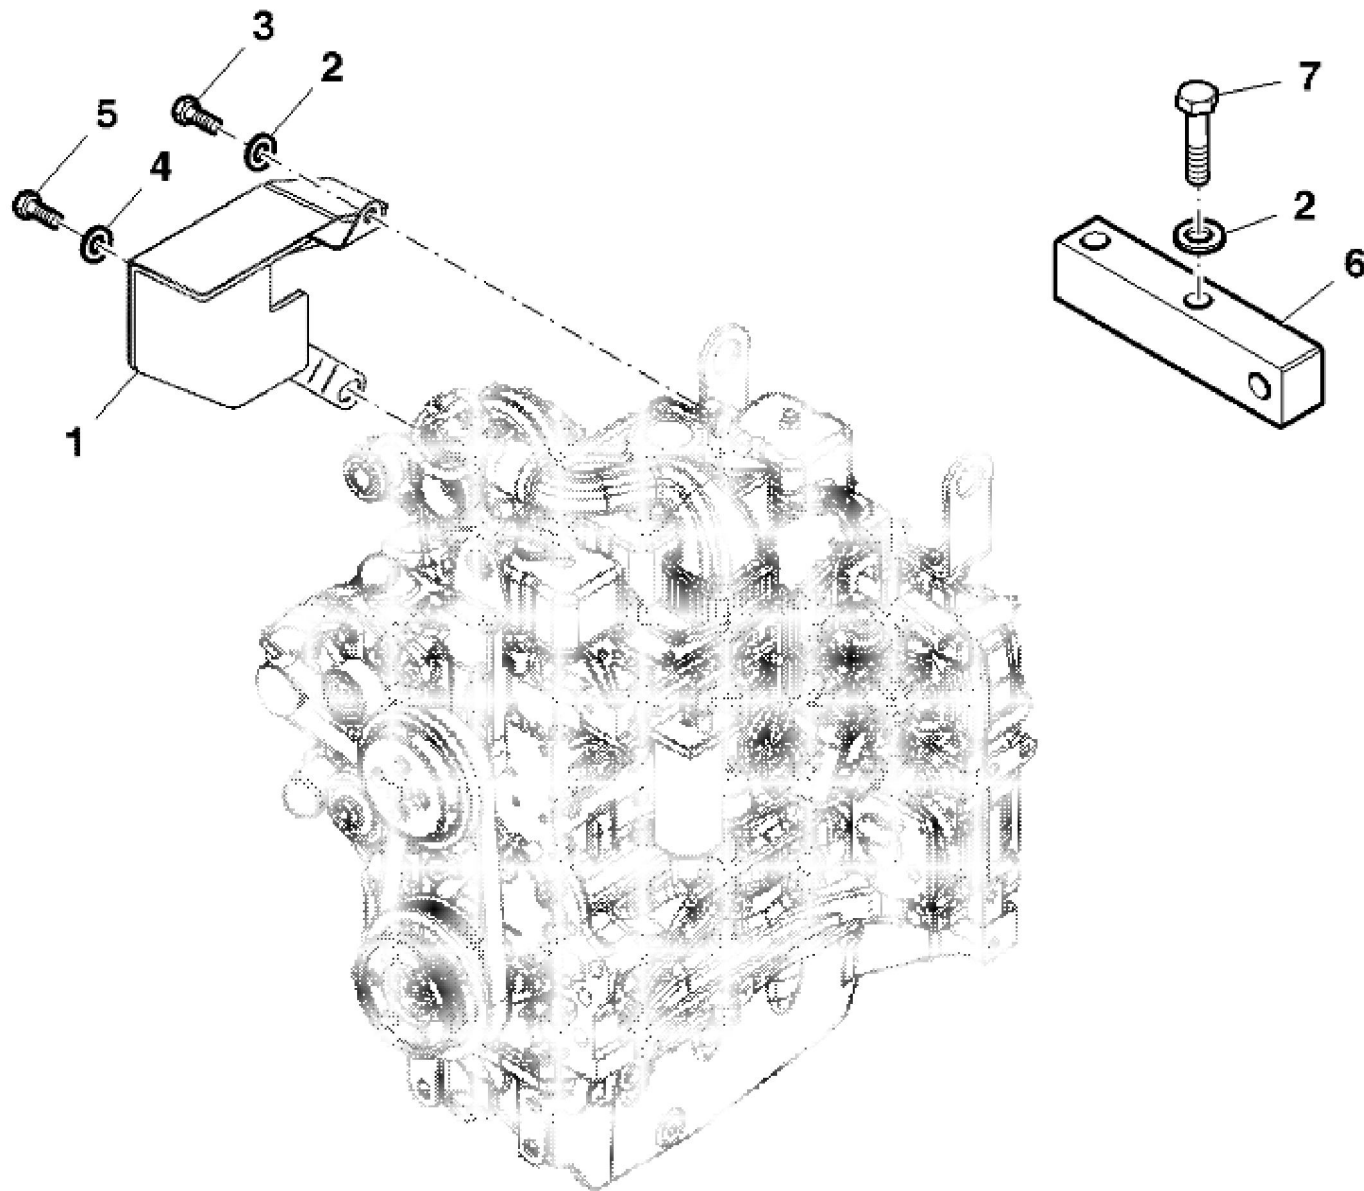

LX225668

KEY	PART NO.	PART NAME	QTY	REMARKS	
1	ER0004895195	SHAFT	4		
2	ER0004895361	PUSH ROD	8		
3	ER0504067723	BOLT	4		
4	ER0004892860	BOLT	4		
5	ER0004895363	WASHER	8		
6	ER0004895364	WASHER	8		
7	ER0004895196	ROCKER ARM	4		
8	ER0004895204	SHAFT	4		
9	ER0504355535	NUT	8		
10	ER0004895199	SCREW	8		
11	ER0004895200	ROCKER ARM	4		

LX224538

KEY	PART NO.	PART NAME	QTY	REMARKS	
1	ER0504090413	V-BELT	1		
2	ER0504066034	PULLEY	1		
3	ER0504013599	TIGHTENER	1		
4	ER0504020255	BOLT	1		
5	ER0017044825	NUT	1	M10	
6	ER0016673835	BOLT	1	M8 X 30 mm	
7	ER0016675835	BOLT	1	M10 X 30 mm	
8	ER0017095125	WASHER	1		

LX224589

KEY	PART NO.	PART NAME	QTY	REMARKS	
1	ER5801737050	GEAR CASE	1	SUB FOR ER0504170029	
2	ER5801483583	SEAL	1		
3	ER0004894532	DOWEL PIN	2		
4	ER0004899759	BOLT	1		
5	ER0002992504	ADHESIVE	AR		
6	ER0504110651	COVER	1		
7	ER0504108486	O-RING	1		
8	ER0016673635	BOLT	2	M8 X 1.25 X 20	
9	ER0004891250	BOLT	14	M12 X 1.75	
10	ER0004899145	BOLT	2	M8 X 1.75 X 95	
11	ER0004899385	BOLT	3	M16 X 1.5	

KEY	PART NO.	PART NAME	QTY	REMARKS	
1	ER0504211867	PULLEY	1		
2	ER0004892867	SCREW	6		
3	ER0504079282	PULLEY	1		
4	ER0016587325	BOLT	6		

LX220959

KEY	PART NO.	PART NAME	QTY	REMARKS	
1	ER0504380241	FUEL PUMP	1		
2	ER0002830156	O-RING	1		
3	ER0004899079	BOLT	2		
4	ER0004890964	FITTING	2		
5	ER0004894721	WASHER	2		