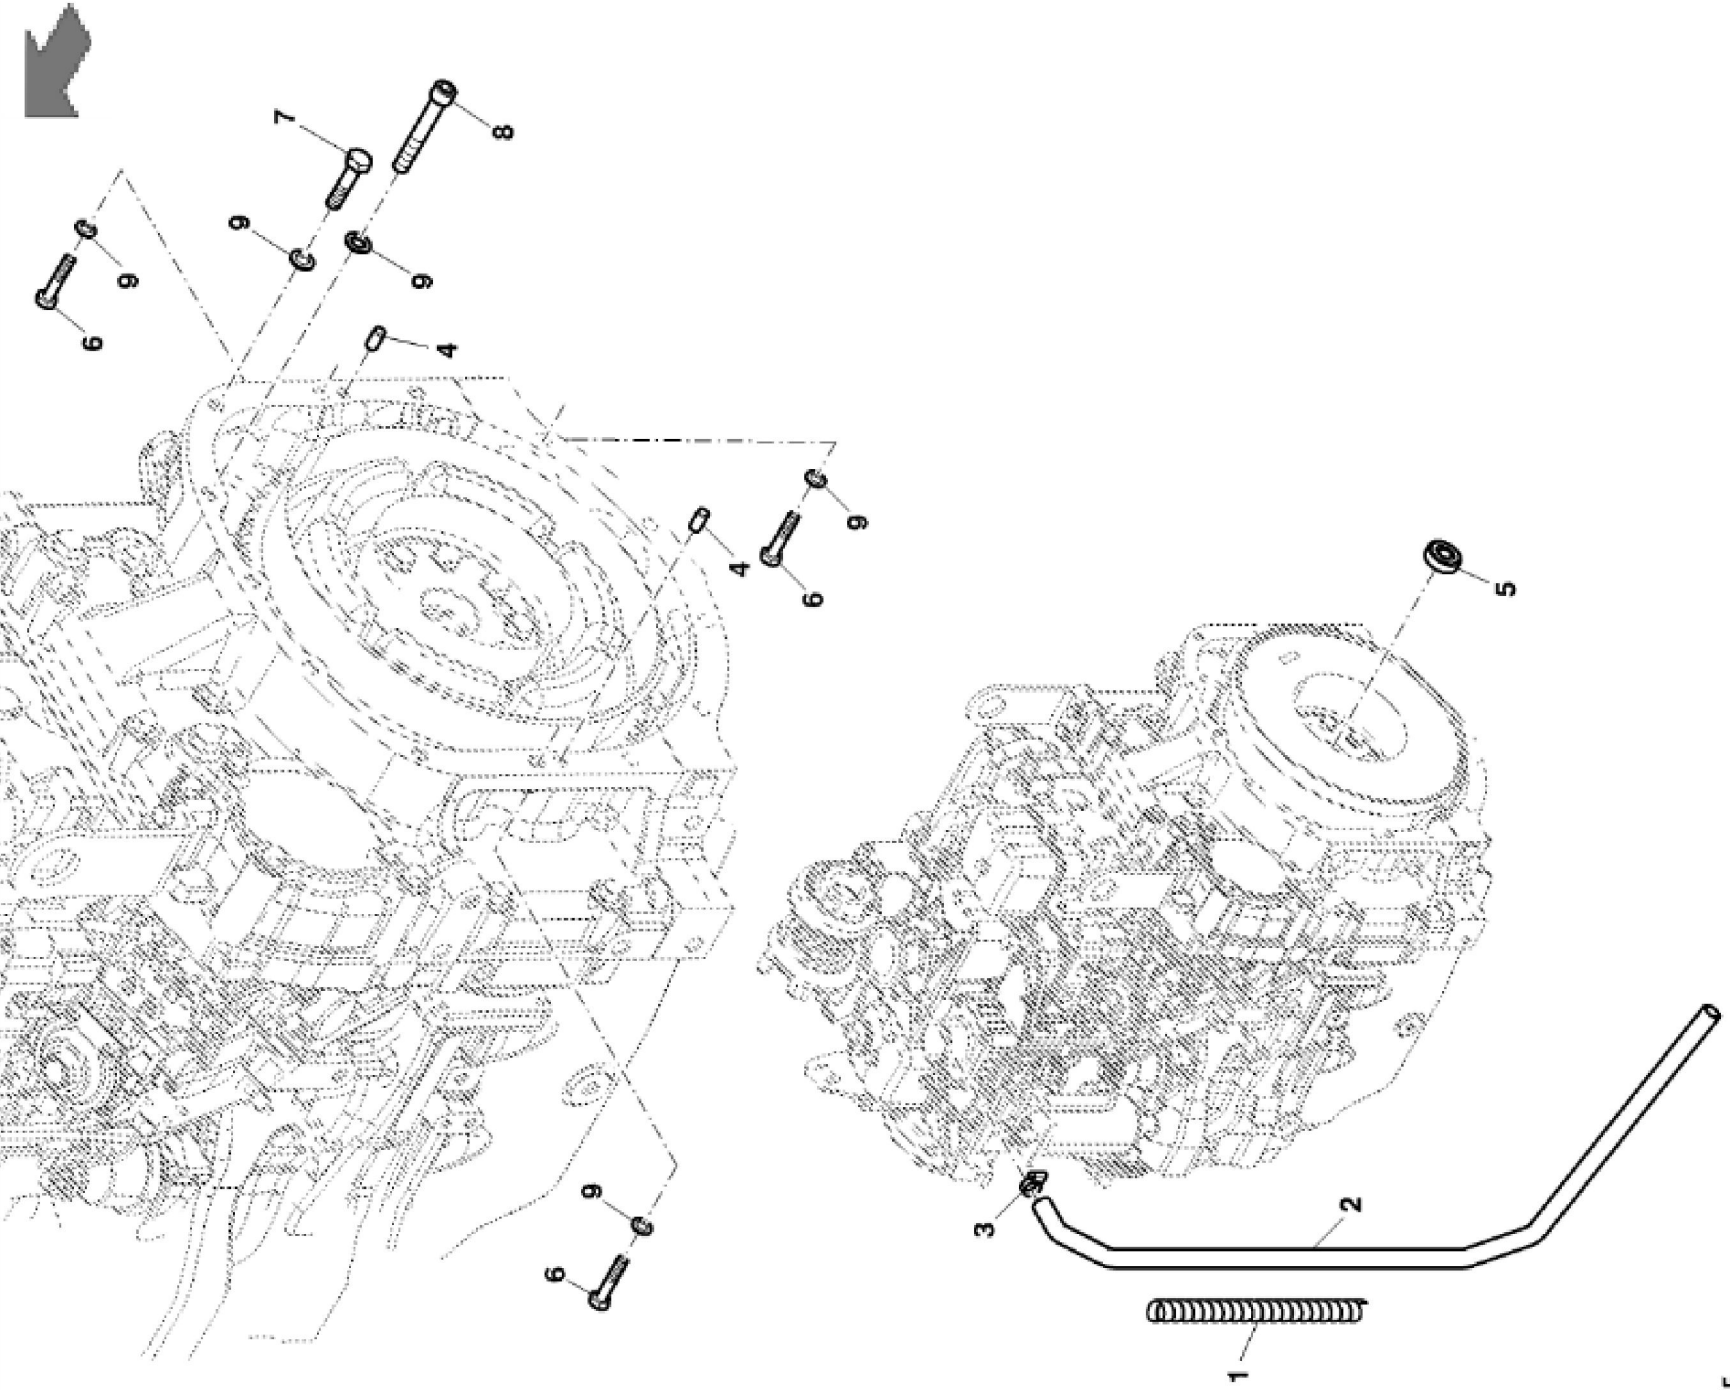

LX224538

KEY	PART NO.	PART NAME	QTY	REMARKS	
1	ER0504090413	V-BELT	1		
2	ER0504066034	PULLEY	1		
3	ER0504013599	TIGHTENER	1		
4	ER0504020255	BOLT	1		
5	ER0017044825	NUT	1	M10	
6	ER0016673835	BOLT	1	M8 X 30 mm	
7	ER0016675835	BOLT	1	M10 X 30 mm	
8	ER0017095125	WASHER	1		

LX224589

KEY	PART NO.	PART NAME	QTY	REMARKS	
1	ER5801737050	GEAR CASE	1	SUB FOR ER0504170029	
2	ER5801483583	SEAL	1		
3	ER0004894532	DOWEL PIN	2		
4	ER0004899759	BOLT	1		
5	ER0002992504	ADHESIVE	AR		
6	ER0504110651	COVER	1		
7	ER0504108486	O-RING	1		
8	ER0016673635	BOLT	2	M8 X 1.25 X 20	
9	ER0004891250	BOLT	14	M12 X 1.75	
10	ER0004899145	BOLT	2	M8 X 1.75 X 95	
11	ER0004899385	BOLT	3	M16 X 1.5	

LX224669

KEY	PART NO.	PART NAME	QTY	REMARKS	
1	ER0504060835	FLYWHEEL	1		
2	ER0004894641	BOLT	8		
3	ER0017275510	DOWEL PIN	1		

LX219355

KEY	PART NO.	PART NAME	QTY	REMARKS	
1	ER201677	GUARD	1		
2	ER207356	PIPE	1		
3	ER245525	CLAMP	1		
4	ER202960	DOWEL PIN	2		
5	ER026035	BEARING	1		
6	ER021143	SCREW	8	M12 X 1.25 X 50	
7	ER021148	SCREW	2	M12 X 1.25 X 60	
8	ER021155	SCREW	2	M12 X 1.25 X 80	
9	ER022861	WASHER	12		

KEY	PART NO.	PART NAME	QTY	REMARKS	
1	ER0504211867	PULLEY	1		
2	ER0004892867	SCREW	6		
3	ER0504079282	PULLEY	1		
4	ER0016587325	BOLT	6		

LX220959

KEY	PART NO.	PART NAME	QTY	REMARKS	
1	ER0504380241	FUEL PUMP	1		
2	ER0002830156	O-RING	1		
3	ER0004899079	BOLT	2		
4	ER0004890964	FITTING	2		
5	ER0004894721	WASHER	2		