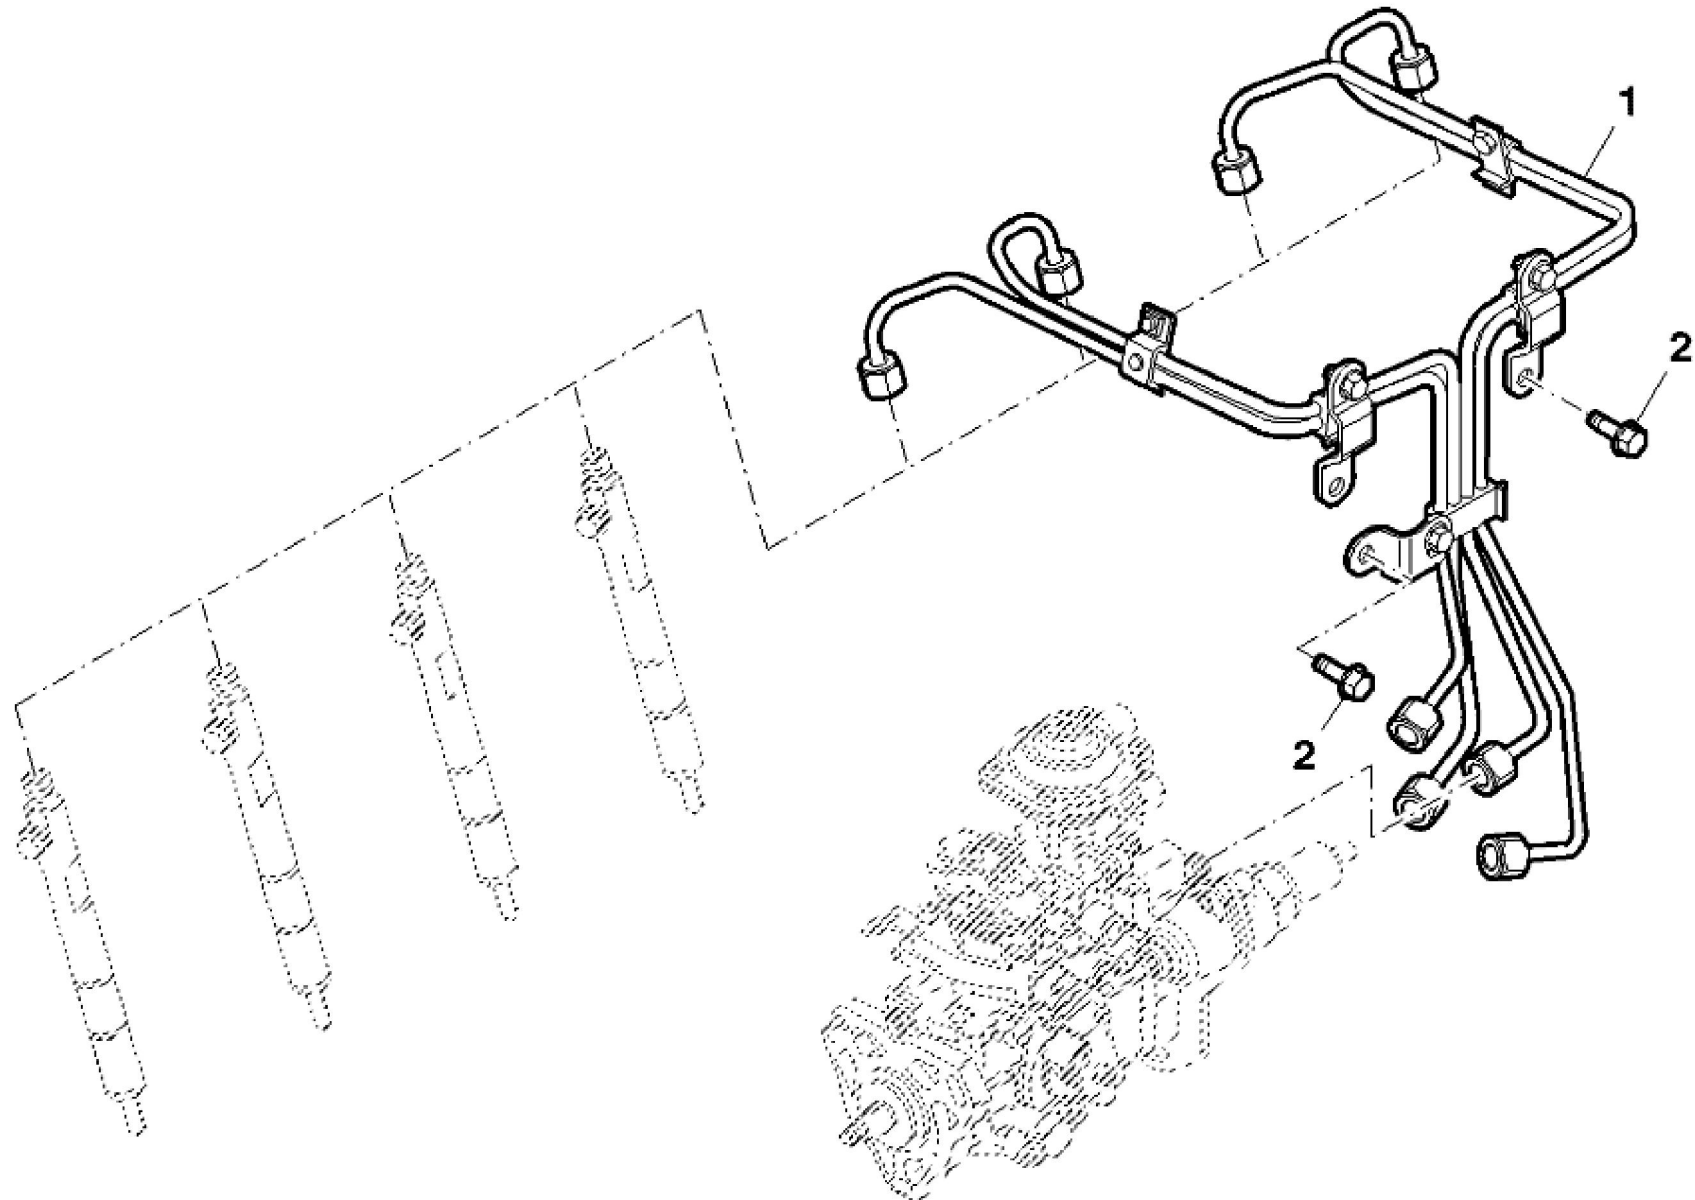

KEY	PART NO.	PART NAME	QTY	REMARKS	
1	ER0504187090	PULLEY	1		
2	ER0016675835	BOLT	6	M10 X 30 mm	
3	ER0504253015	V-BELT	1		

PY040749

KEY	PART NO.	PART NAME	QTY	REMARKS	
1	ER0504180348	FLYWHEEL	1		
2	ER0016678034	BOLT	6	M8 X 1.25 X 25	
3	ER0016673735	BOLT	2	M12 X 40	
4	ER0002992544	ADHESIVE	1		
5	ER0504265766	CONNECTING ROD	1		
6	ER0504351177	SCREW	2	M8 X 1.25	

PY040196

KEY	PART NO.	PART NAME	QTY	REMARKS	
1	ER0504380241	FUEL PUMP	1		
2	ER0002830156	O-RING	1		
3	ER0504218933	HOLLOW SCREW	1		
4	ER0504218931	FUEL SUPPLY BANJO FITTING	1		
5	ER0017750480	GASKET	2		
6	ER0504197289	UNION FITTING	1		
7	ER0004894721	WASHER	1		
8	ER0016586925	BOLT	1	M8 X 50 mm	

PY040550

KEY	PART NO.	PART NAME	QTY	REMARKS	
1	ER0504275234	INJECTION NOZZLE	4		
2	ER0008097589	NOZZLE	4		
3	ER0504174745	BRACKET	4		
4	ER0504315404	STUD	4		
5	ER0500353601	WASHER	4		
6	ER0017044735	NUT	4	M8	
7	ER0004899689	WASHER	4		
8	ER0001118641	WASHER	8		
9	ER0093190600	SCREW	4		
10	ER0017278281	O-RING	4		

PY040197

KEY	PART NO.	PART NAME	QTY	REMARKS	
1	ER0504216298	LINE	1		
2	ER0016597925	BOLT	3	M8 X 14 mm	

**PY040198**

KEY	PART NO.	PART NAME	QTY	REMARKS	
1	ER0504207948	LINE	1		
2	ER0504184992	FUEL LINE	1		