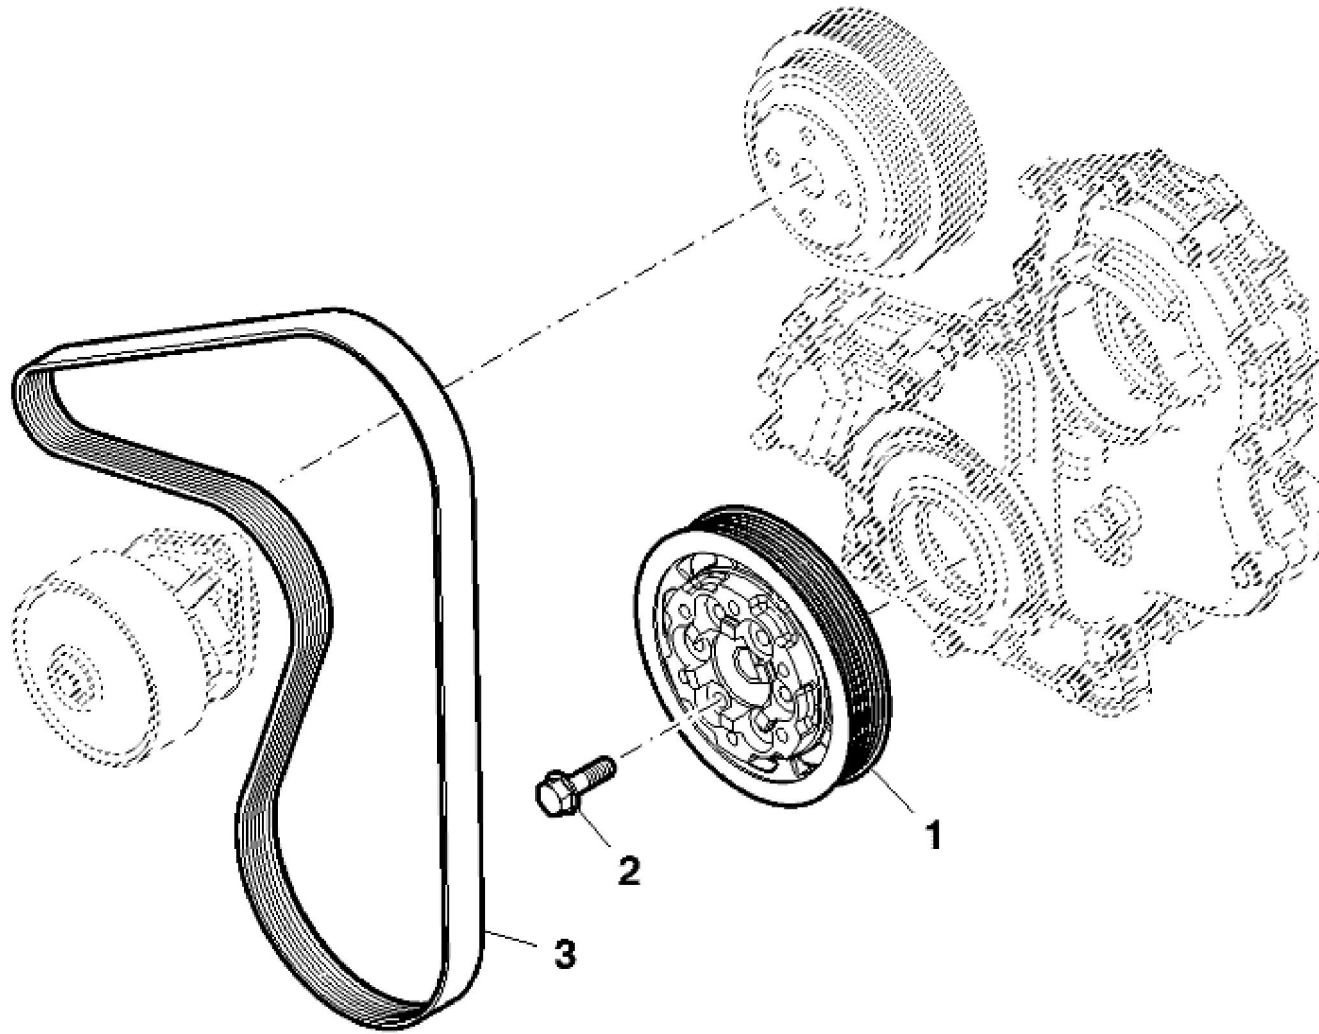

PY040244

KEY	PART NO.	PART NAME	QTY	Tractor Serial No.	REMARKS
1	ER0504345342	HOUSING	1		
2	ER0504250345	ROCKSHAFT	1	____-104982	
2	ER5801572079	ROCKSHAFT	1	104983-____	
3	ER0016987801	PLUG	2		
4	ER0099454296	SCREW	1		
5	ER0504221915	ROCKER ARM	1	____-104982	(Intake)
5	ER5801572084	ROCKER ARM	4	104983-____	(Intake)
6	ER0504221914	ROCKER ARM	4	____-104982	(Exhaust)
6	ER5801572085	ROCKER ARM	1	104983-____	(Exhaust)
7	ER0017281681	O-RING	1		
8	ER0004699783	SCREW	8		
9	ER0004338920	NUT	8		
10	ER0016988401	PLUG	1		
11	ER0016586925	CAP SCREW	10		M8 X 50
12	ER0016673835	BOLT	11		M8 X 30
13	ER0504163121	GASKET	1		
14	ER0504177226	GASKET	1		
15	ER0504273002	PLUG	4		M12 X 1.5 mm

PY040246

KEY	PART NO.	PART NAME	QTY	REMARKS	
1	ER0504221916	COVER	3		
2	ER0504349057	COVER	1		
3	ER0504372247	BREATHER	1		
4	ER0504173590	ENGINE CYLINDER HEAD GASKET	4		
5	ER0016586625	BOLT	8	M8 X 35	

PY040342

KEY	PART NO.	PART NAME	QTY	REMARKS	
1	ER0504187090	PULLEY	1		
2	ER0016675835	BOLT	6	M10 X 30 mm	
3	ER0504253015	V-BELT	1		

PY040749

KEY	PART NO.	PART NAME	QTY	REMARKS	
1	ER0504180348	FLYWHEEL	1		
2	ER0016678034	BOLT	6	M8 X 1.25 X 25	
3	ER0016673735	BOLT	2	M12 X 40	
4	ER0002992544	ADHESIVE	1		
5	ER0504265766	CONNECTING ROD	1		
6	ER0504351177	SCREW	2	M8 X 1.25	

KEY	PART NO.	PART NAME	QTY	REMARKS	
1	ER0504341138	FUEL LINE	1		
2	ER0004896770	HOSE FITTING	1		
3	ER0004893518	HOSE FITTING	1		
4	ER0004858605	WASHER	1		
5	ER0098429625	CLAMP	2		

PY040449