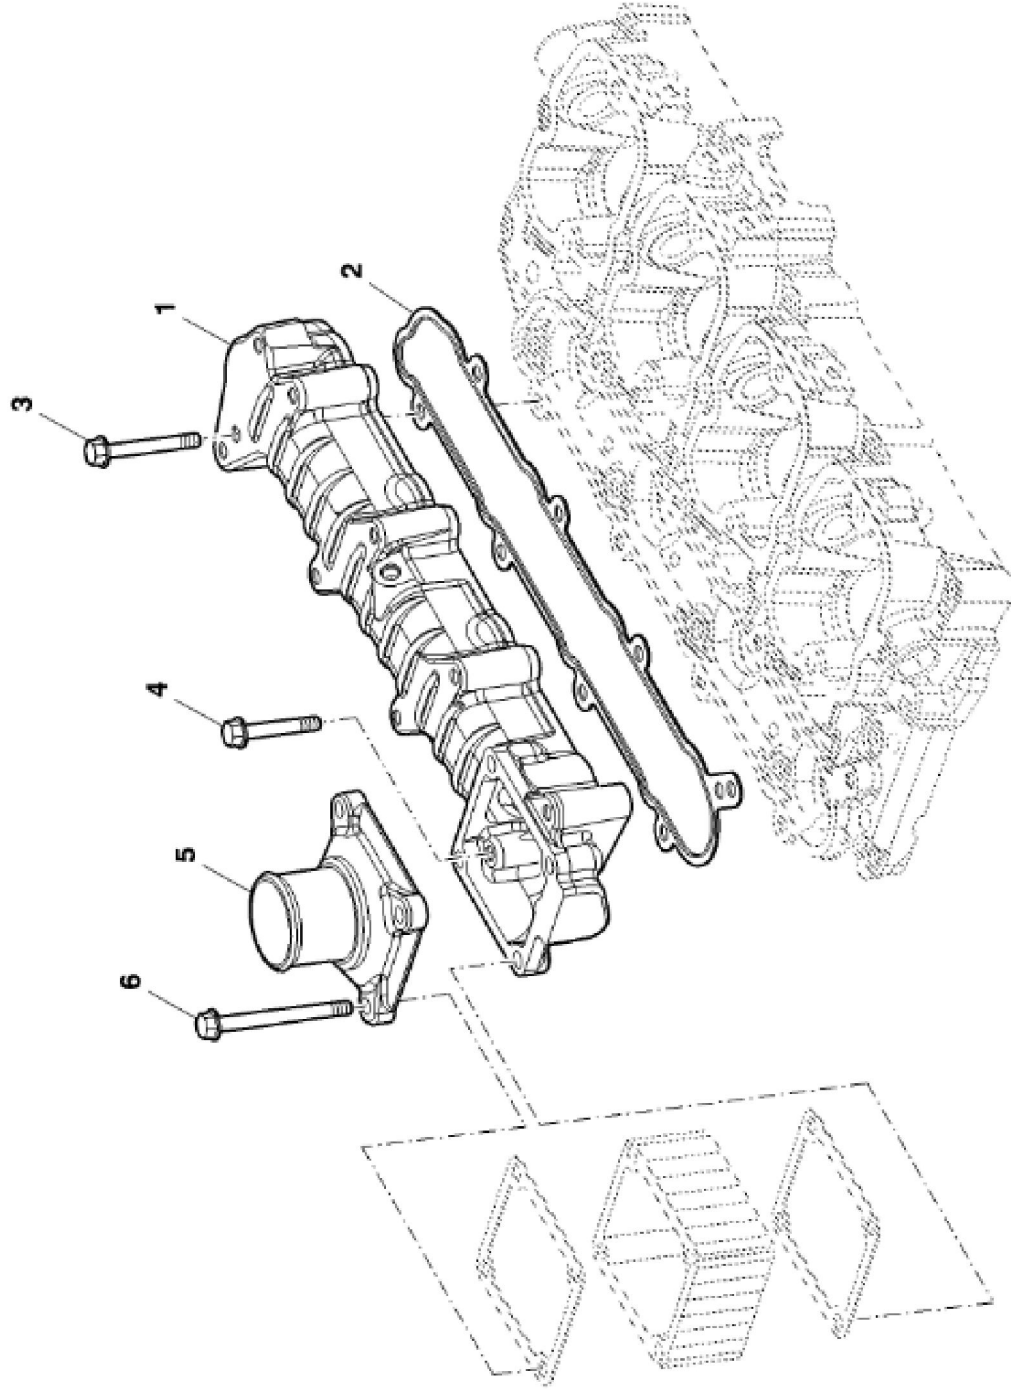

KEY	PART NO.	PART NAME	QTY	REMARKS	
1	ER0504187090	PULLEY	1		
2	ER0016675835	BOLT	6	M10 X 30 mm	
3	ER0504253015	V-BELT	1		

PY040749

KEY	PART NO.	PART NAME	QTY	REMARKS	
1	ER0504180348	FLYWHEEL	1		
2	ER0016678034	BOLT	6	M8 X 1.25 X 25	
3	ER0016673735	BOLT	2	M12 X 40	
4	ER0002992544	ADHESIVE	1		
5	ER0504265766	CONNECTING ROD	1		
6	ER0504351177	SCREW	2	M8 X 1.25	

PY040196

KEY	PART NO.	PART NAME	QTY	REMARKS	
1	ER0504380241	FUEL PUMP	1		
2	ER0002830156	O-RING	1		
3	ER0504218933	HOLLOW SCREW	1		
4	ER0504218931	FUEL SUPPLY BANJO FITTING	1		
5	ER0017750480	GASKET	2		
6	ER0504197289	UNION FITTING	1		
7	ER0004894721	WASHER	1		
8	ER0016586925	BOLT	1	M8 X 50 mm	

PY040197

KEY	PART NO.	PART NAME	QTY	REMARKS	
1	ER0504216298	LINE	1		
2	ER0016597925	BOLT	3	M8 X 14 mm	

**PY040198**

KEY	PART NO.	PART NAME	QTY	REMARKS	
1	ER0504207948	LINE	1		
2	ER0504184992	FUEL LINE	1		

KEY	PART NO.	PART NAME	QTY	REMARKS	
1	ER0504341138	FUEL LINE	1		
2	ER0004896770	HOSE FITTING	1		
3	ER0004893518	HOSE FITTING	1		
4	ER0004858605	WASHER	1		
5	ER0098429625	CLAMP	2		

PY040449