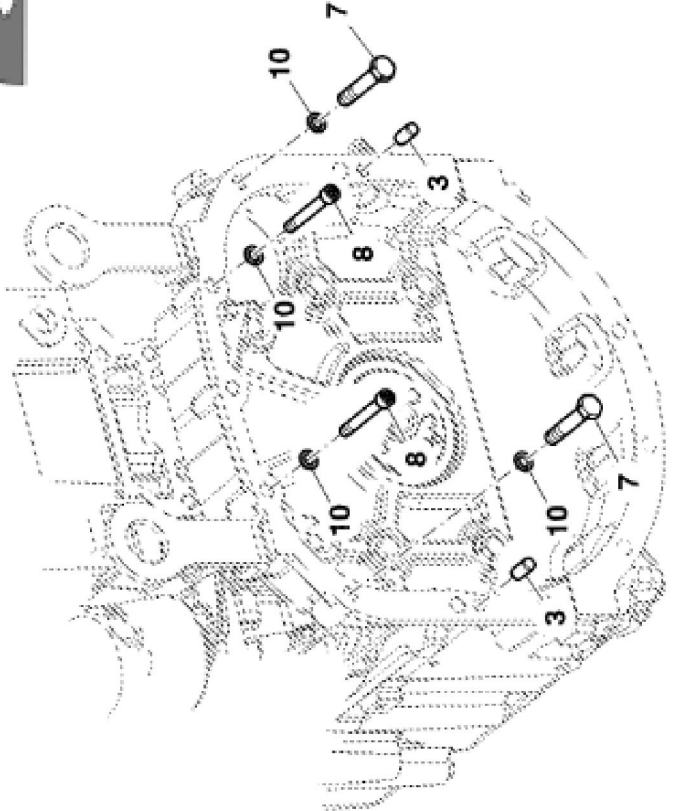

PY040244

KEY	PART NO.	PART NAME	QTY	Tractor Serial No.	REMARKS
1	ER0504345342	HOUSING	1		
2	ER0504250345	ROCKSHAFT	1	____-104982	
2	ER5801572079	ROCKSHAFT	1	104983-____	
3	ER0016987801	PLUG	2		
4	ER0099454296	SCREW	1		
5	ER0504221915	ROCKER ARM	1	____-104982	(Intake)
5	ER5801572084	ROCKER ARM	4	104983-____	(Intake)
6	ER0504221914	ROCKER ARM	4	____-104982	(Exhaust)
6	ER5801572085	ROCKER ARM	1	104983-____	(Exhaust)
7	ER0017281681	O-RING	1		
8	ER0004699783	SCREW	8		
9	ER0004338920	NUT	8		
10	ER0016988401	PLUG	1		
11	ER0016586925	CAP SCREW	10		M8 X 50
12	ER0016673835	BOLT	11		M8 X 30
13	ER0504163121	GASKET	1		
14	ER0504177226	GASKET	1		
15	ER0504273002	PLUG	4		M12 X 1.5 mm

PY040246

KEY	PART NO.	PART NAME	QTY	REMARKS	
1	ER0504221916	COVER	3		
2	ER0504349057	COVER	1		
3	ER0504372247	BREATHER	1		
4	ER0504173590	ENGINE CYLINDER HEAD GASKET	4		
5	ER0016586625	BOLT	8	M8 X 35	

PY040342

KEY	PART NO.	PART NAME	QTY	REMARKS	
1	ER0504187090	PULLEY	1		
2	ER0016675835	BOLT	6	M10 X 30 mm	
3	ER0504253015	V-BELT	1		

PY040749

KEY	PART NO.	PART NAME	QTY	REMARKS	
1	ER0504180348	FLYWHEEL	1		
2	ER0016678034	BOLT	6	M8 X 1.25 X 25	
3	ER0016673735	BOLT	2	M12 X 40	
4	ER0002992544	ADHESIVE	1		
5	ER0504265766	CONNECTING ROD	1		
6	ER0504351177	SCREW	2	M8 X 1.25	

LX213649

KEY	PART NO.	PART NAME	QTY	REMARKS	
1	ER201677	HOSE GUARD	1		
2	ER136575	CLAMP	1		
3	ER202960	DOWEL PIN	2		
4	ER372511	FLYWHEEL	1		
5	ER383846	HOSE	1		
6	ER021143	BOLT	6	M12 X 50	
7	ER021148	BOLT	2	M12 X 60	
8	ER021155	BOLT	2	M12 X 80	
9	ER021157	BOLT	2	M12 X 90	
10	ER022861	WASHER	12		
11	ER024502	DOWEL PIN	1		
12	ER026017	BEARING	1		
13	ER393149	BOLT	8	M8 X 12	