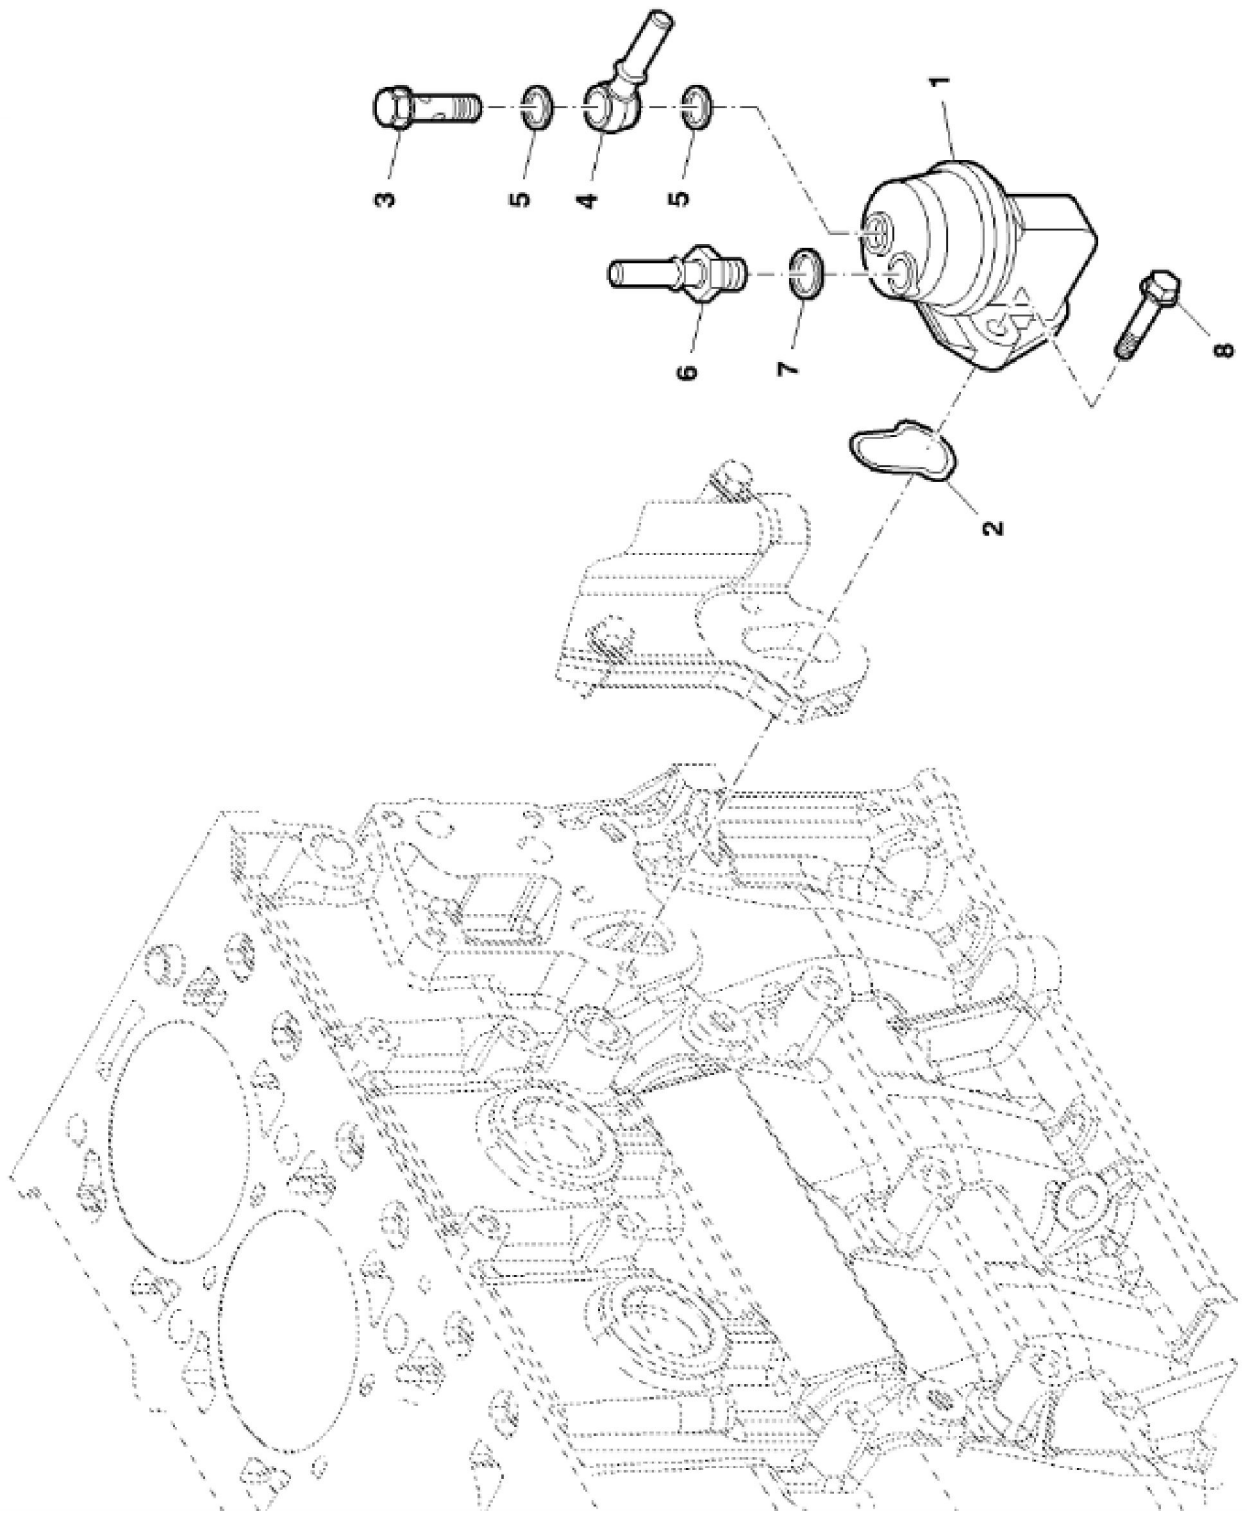

KEY	PART NO.	PART NAME	QTY	REMARKS	
1	ER0504187090	PULLEY	1		
2	ER0016675835	BOLT	6	M10 X 30 mm	
3	ER0504253015	V-BELT	1		

PY040749

KEY	PART NO.	PART NAME	QTY	REMARKS	
1	ER0504180348	FLYWHEEL	1		
2	ER0016678034	BOLT	6	M8 X 1.25 X 25	
3	ER0016673735	BOLT	2	M12 X 40	
4	ER0002992544	ADHESIVE	1		
5	ER0504265766	CONNECTING ROD	1		
6	ER0504351177	SCREW	2	M8 X 1.25	

LX213649

KEY	PART NO.	PART NAME	QTY	REMARKS	
1	ER201677	HOSE GUARD	1		
2	ER136575	CLAMP	1		
3	ER202960	DOWEL PIN	2		
4	ER372511	FLYWHEEL	1		
5	ER383846	HOSE	1		
6	ER021143	BOLT	6	M12 X 50	
7	ER021148	BOLT	2	M12 X 60	
8	ER021155	BOLT	2	M12 X 80	
9	ER021157	BOLT	2	M12 X 90	
10	ER022861	WASHER	12		
11	ER024502	DOWEL PIN	1		
12	ER026017	BEARING	1		
13	ER393149	BOLT	8	M8 X 12	

LX213197

KEY	PART NO.	PART NAME	QTY	REMARKS	
1	ER020781	BOLT	2	M8 X 25	
2	ER405140	BRACKET	1		
3	ER020778	SCREW	1	M8 X 20	
4	ER023109	WASHER	5		
5	ER389183	HEAT SHIELD	1		
6	ER020775	BOLT	2	M8 X 12	
7	ER021419	SCREW	1	M12 X 20	
8	ER023113	WASHER	1		

PY040547

KEY	PART NO.	PART NAME	QTY	REMARKS	
1	ER0504374955	FUEL INJECTION PUMP	1		
2	ER0504240405	GEAR	1		
3	ER0504315405	STUD	3		
4	ER0504083433	GASKET	1		
5	ER0500368408	NUT	3	M8	
6	ER0017095401	WASHER	1		
7	ER0016980331	NUT	1	M14	
8	ER0093160151	SENSOR	1		
9	ER0042533181	SOLENOID	1	12V	