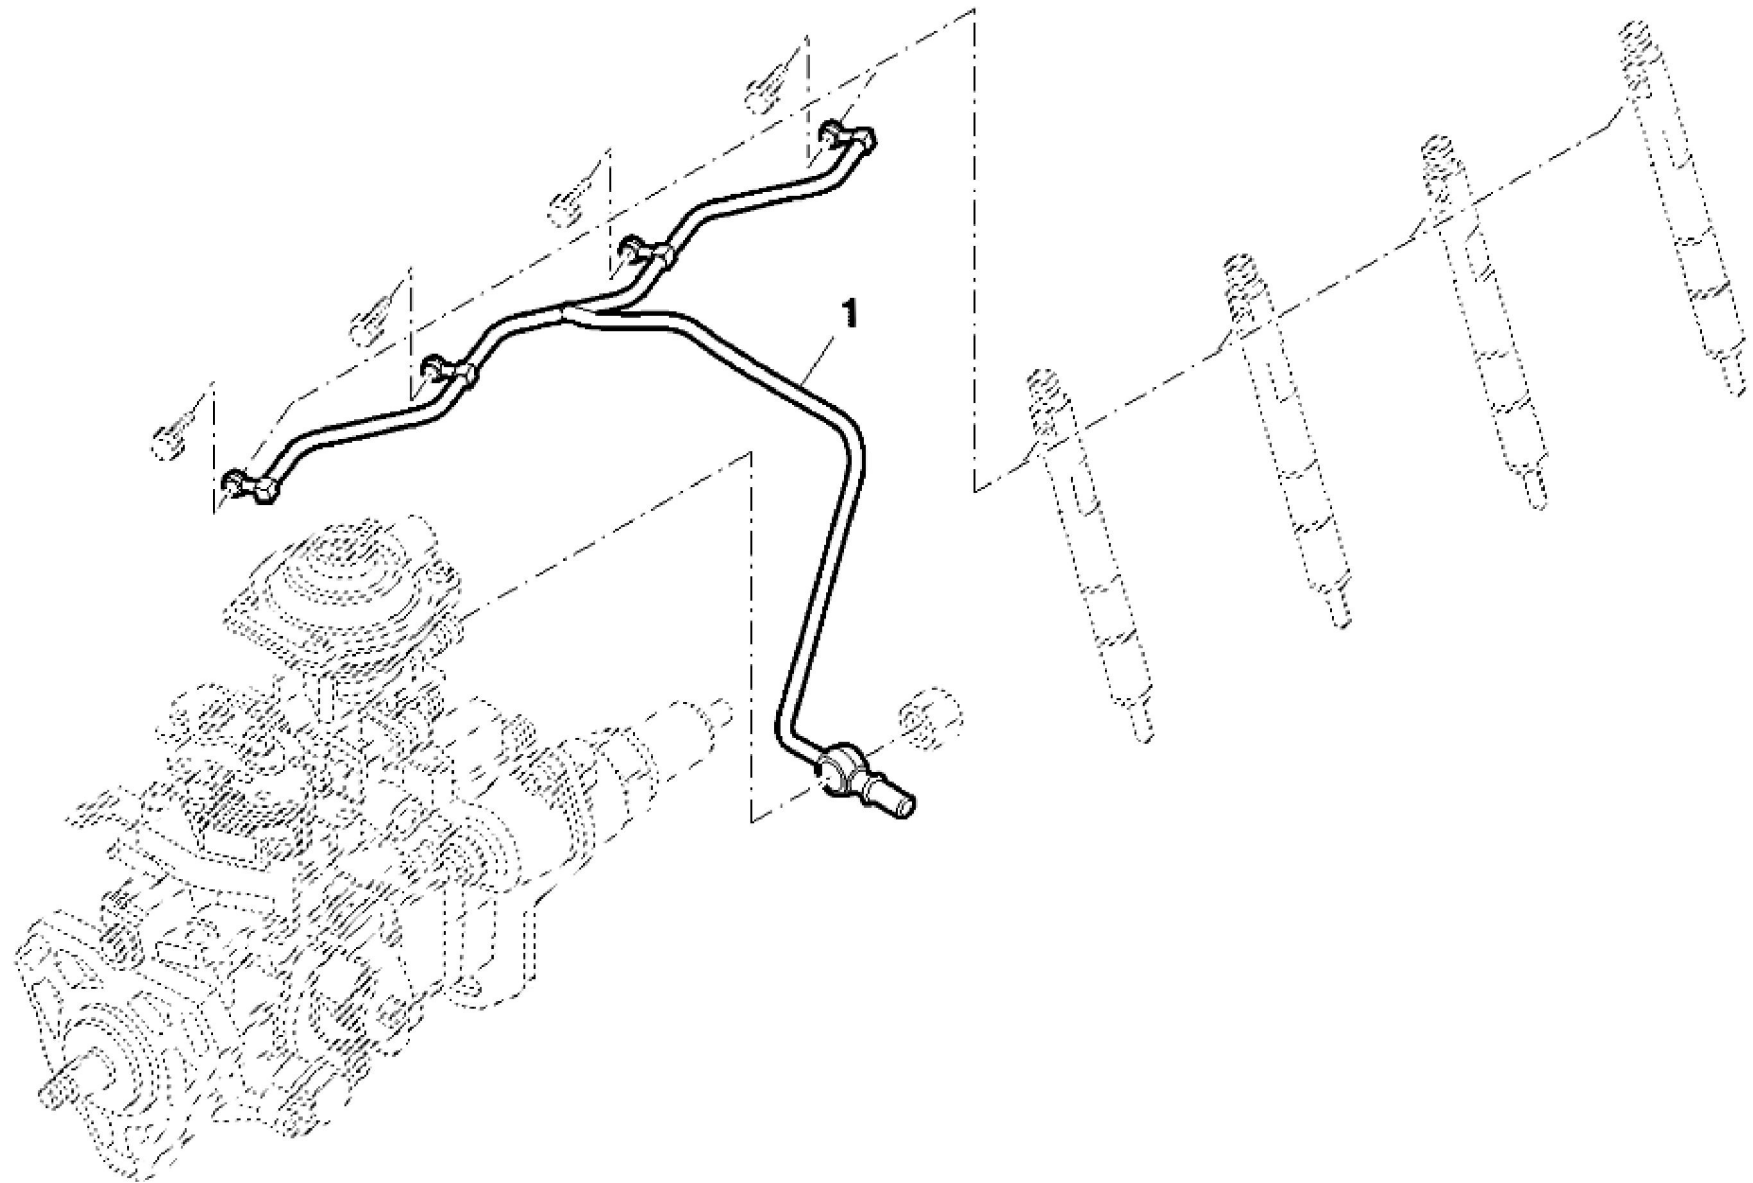

KEY	PART NO.	PART NAME	QTY	REMARKS	
1	ER0504207948	LINE	1		
2	ER0504184992	FUEL LINE	1		

PY040200