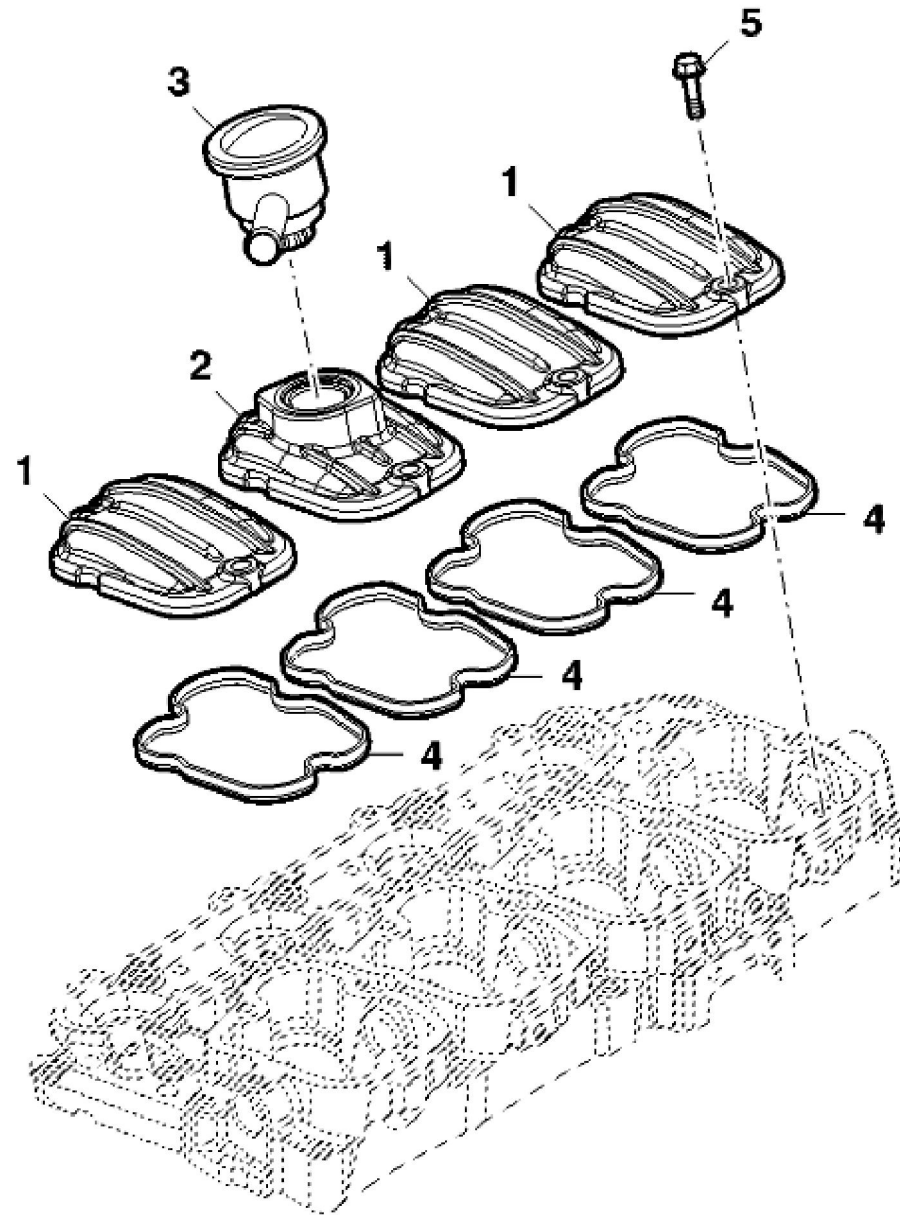

PY040244

| KEY | PART NO.     | PART NAME  | QTY | Tractor Serial No. | REMARKS      |
|-----|--------------|------------|-----|--------------------|--------------|
| 1   | ER0504345342 | HOUSING    | 1   |                    |              |
| 2   | ER0504250345 | ROCKSHAFT  | 1   | ____-104982        |              |
| 2   | ER5801572079 | ROCKSHAFT  | 1   | 104983-____        |              |
| 3   | ER0016987801 | PLUG       | 2   |                    |              |
| 4   | ER0099454296 | SCREW      | 1   |                    |              |
| 5   | ER0504221915 | ROCKER ARM | 1   | ____-104982        | (Intake)     |
| 5   | ER5801572084 | ROCKER ARM | 4   | 104983-____        | (Intake)     |
| 6   | ER0504221914 | ROCKER ARM | 4   | ____-104982        | (Exhaust)    |
| 6   | ER5801572085 | ROCKER ARM | 1   | 104983-____        | (Exhaust)    |
| 7   | ER0017281681 | O-RING     | 1   |                    |              |
| 8   | ER0004699783 | SCREW      | 8   |                    |              |
| 9   | ER0004338920 | NUT        | 8   |                    |              |
| 10  | ER0016988401 | PLUG       | 1   |                    |              |
| 11  | ER0016586925 | CAP SCREW  | 10  |                    | M8 X 50      |
| 12  | ER0016673835 | BOLT       | 11  |                    | M8 X 30      |
| 13  | ER0504163121 | GASKET     | 1   |                    |              |
| 14  | ER0504177226 | GASKET     | 1   |                    |              |
| 15  | ER0504273002 | PLUG       | 4   |                    | M12 X 1.5 mm |