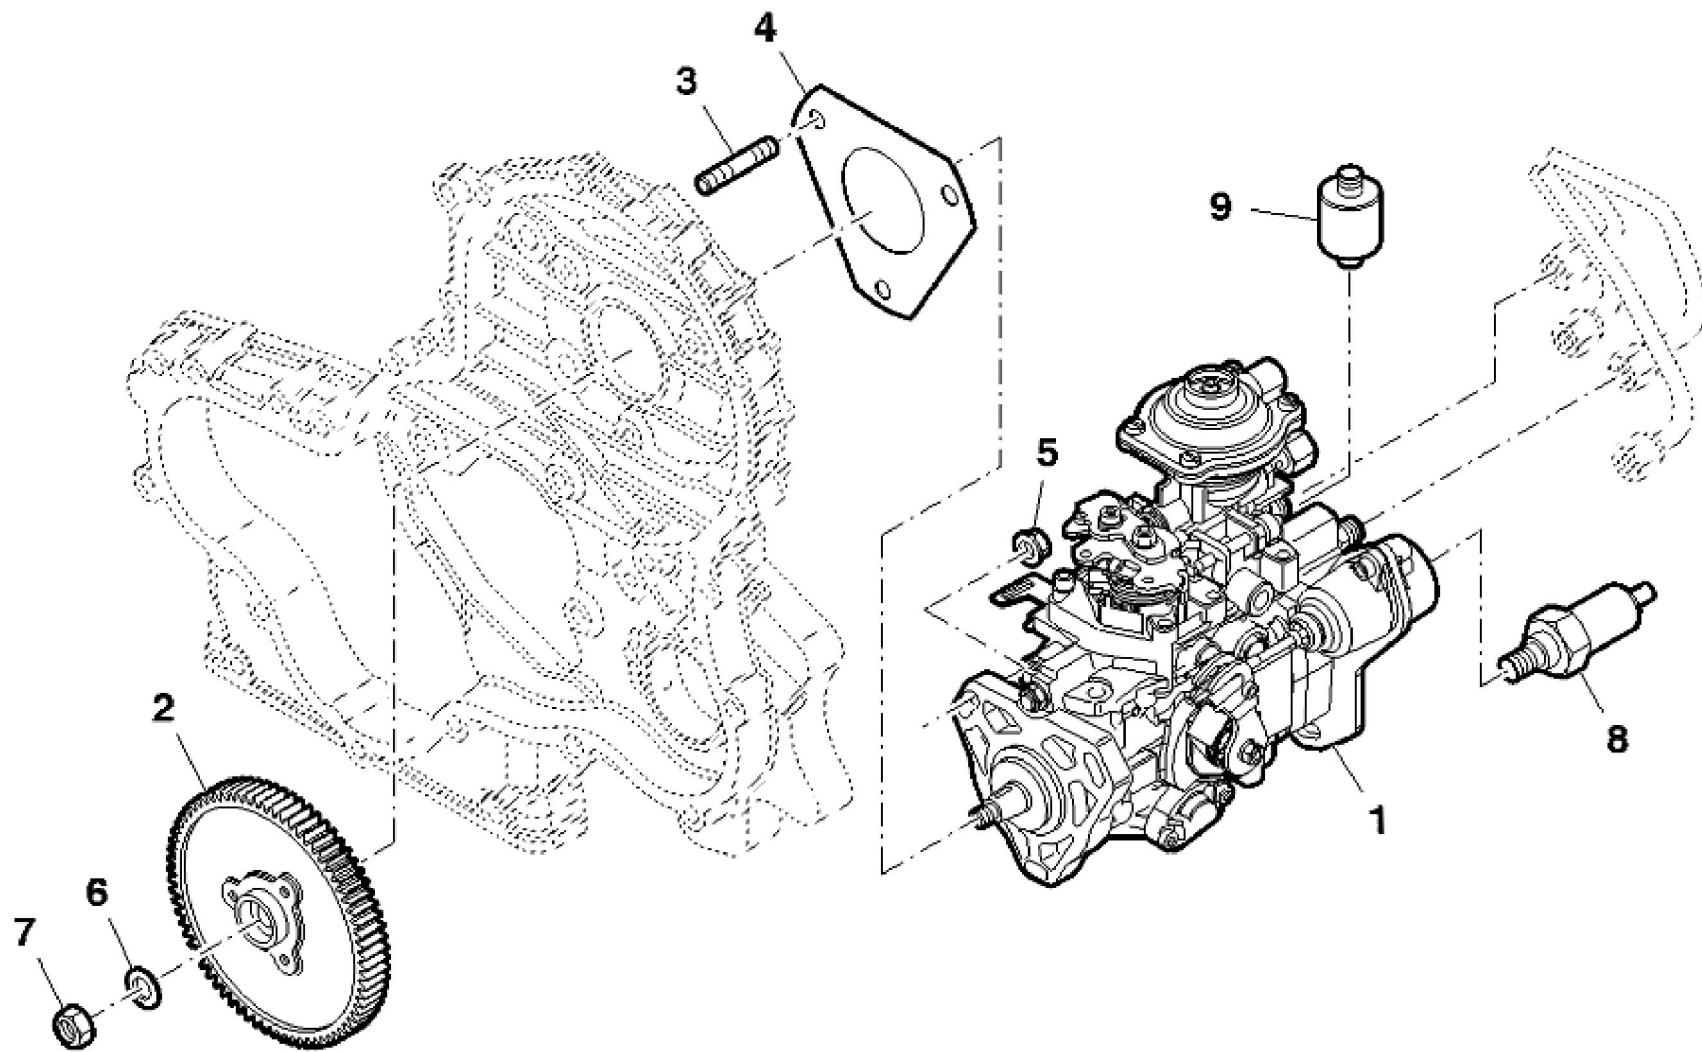

PY040547

KEY	PART NO.	PART NAME	QTY	REMARKS	
1	ER0504374955	FUEL INJECTION PUMP	1		
2	ER0504240405	GEAR	1		
3	ER0504315405	STUD	3		
4	ER0504083433	GASKET	1		
5	ER0500368408	NUT	3	M8	
6	ER0017095401	WASHER	1		
7	ER0016980331	NUT	1	M14	
8	ER0093160151	SENSOR	1		
9	ER0042533181	SOLENOID	1	12V