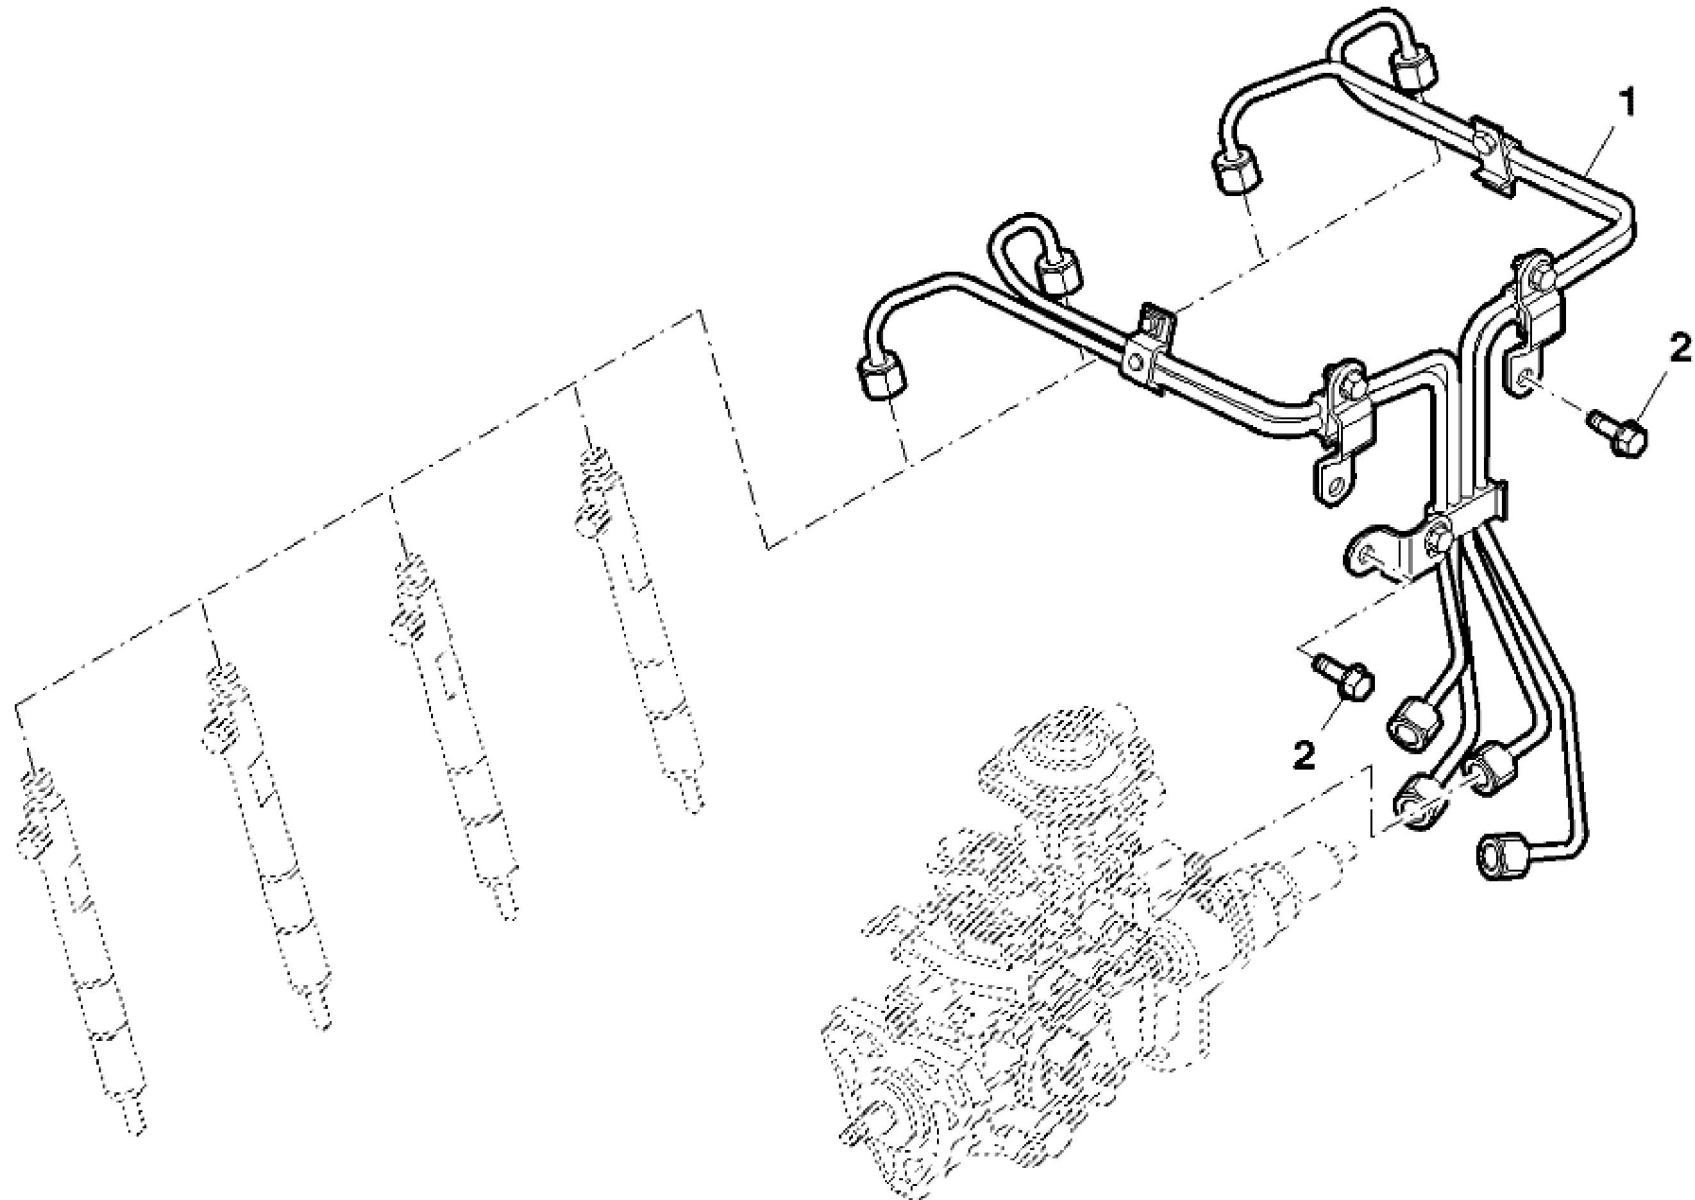

PY040196

| KEY | PART NO.     | PART NAME                 | QTY | REMARKS    |  |
|-----|--------------|---------------------------|-----|------------|--|
| 1   | ER0504380241 | FUEL PUMP                 | 1   |            |  |
| 2   | ER0002830156 | O-RING                    | 1   |            |  |
| 3   | ER0504218933 | HOLLOW SCREW              | 1   |            |  |
| 4   | ER0504218931 | FUEL SUPPLY BANJO FITTING | 1   |            |  |
| 5   | ER0017750480 | GASKET                    | 2   |            |  |
| 6   | ER0504197289 | UNION FITTING             | 1   |            |  |
| 7   | ER0004894721 | WASHER                    | 1   |            |  |
| 8   | ER0016586925 | BOLT                      | 1   | M8 X 50 mm |  |

PY040550

| KEY | PART NO.     | PART NAME        | QTY | REMARKS |  |
|-----|--------------|------------------|-----|---------|--|
| 1   | ER0504275234 | INJECTION NOZZLE | 4   |         |  |
| 2   | ER0008097589 | NOZZLE           | 4   |         |  |
| 3   | ER0504174745 | BRACKET          | 4   |         |  |
| 4   | ER0504315404 | STUD             | 4   |         |  |
| 5   | ER0500353601 | WASHER           | 4   |         |  |
| 6   | ER0017044735 | NUT              | 4   | M8      |  |
| 7   | ER0004899689 | WASHER           | 4   |         |  |
| 8   | ER0001118641 | WASHER           | 8   |         |  |
| 9   | ER0093190600 | SCREW            | 4   |         |  |
| 10  | ER0017278281 | O-RING           | 4   |         |  |

PY040197

| KEY | PART NO.     | PART NAME | QTY | REMARKS    |  |
|-----|--------------|-----------|-----|------------|--|
| 1   | ER0504216298 | LINE      | 1   |            |  |
| 2   | ER0016597925 | BOLT      | 3   | M8 X 14 mm |  |