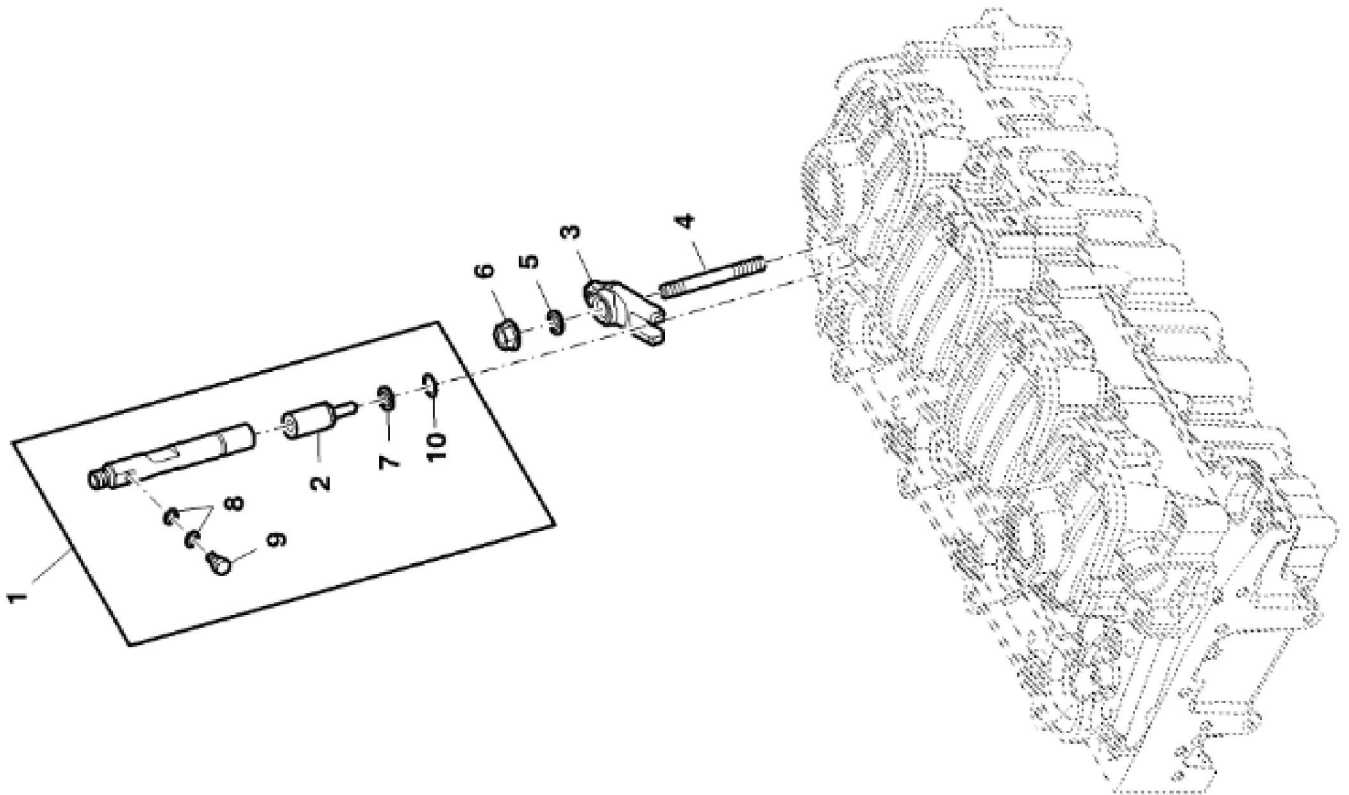

PY040550

KEY	PART NO.	PART NAME	QTY	REMARKS	
1	ER0504275234	INJECTION NOZZLE	4		
2	ER0008097589	NOZZLE	4		
3	ER0504174745	BRACKET	4		
4	ER0504315404	STUD	4		
5	ER0500353601	WASHER	4		
6	ER0017044735	NUT	4	M8	
7	ER0004899689	WASHER	4		
8	ER0001118641	WASHER	8		
9	ER0093190600	SCREW	4		
10	ER0017278281	O-RING	4