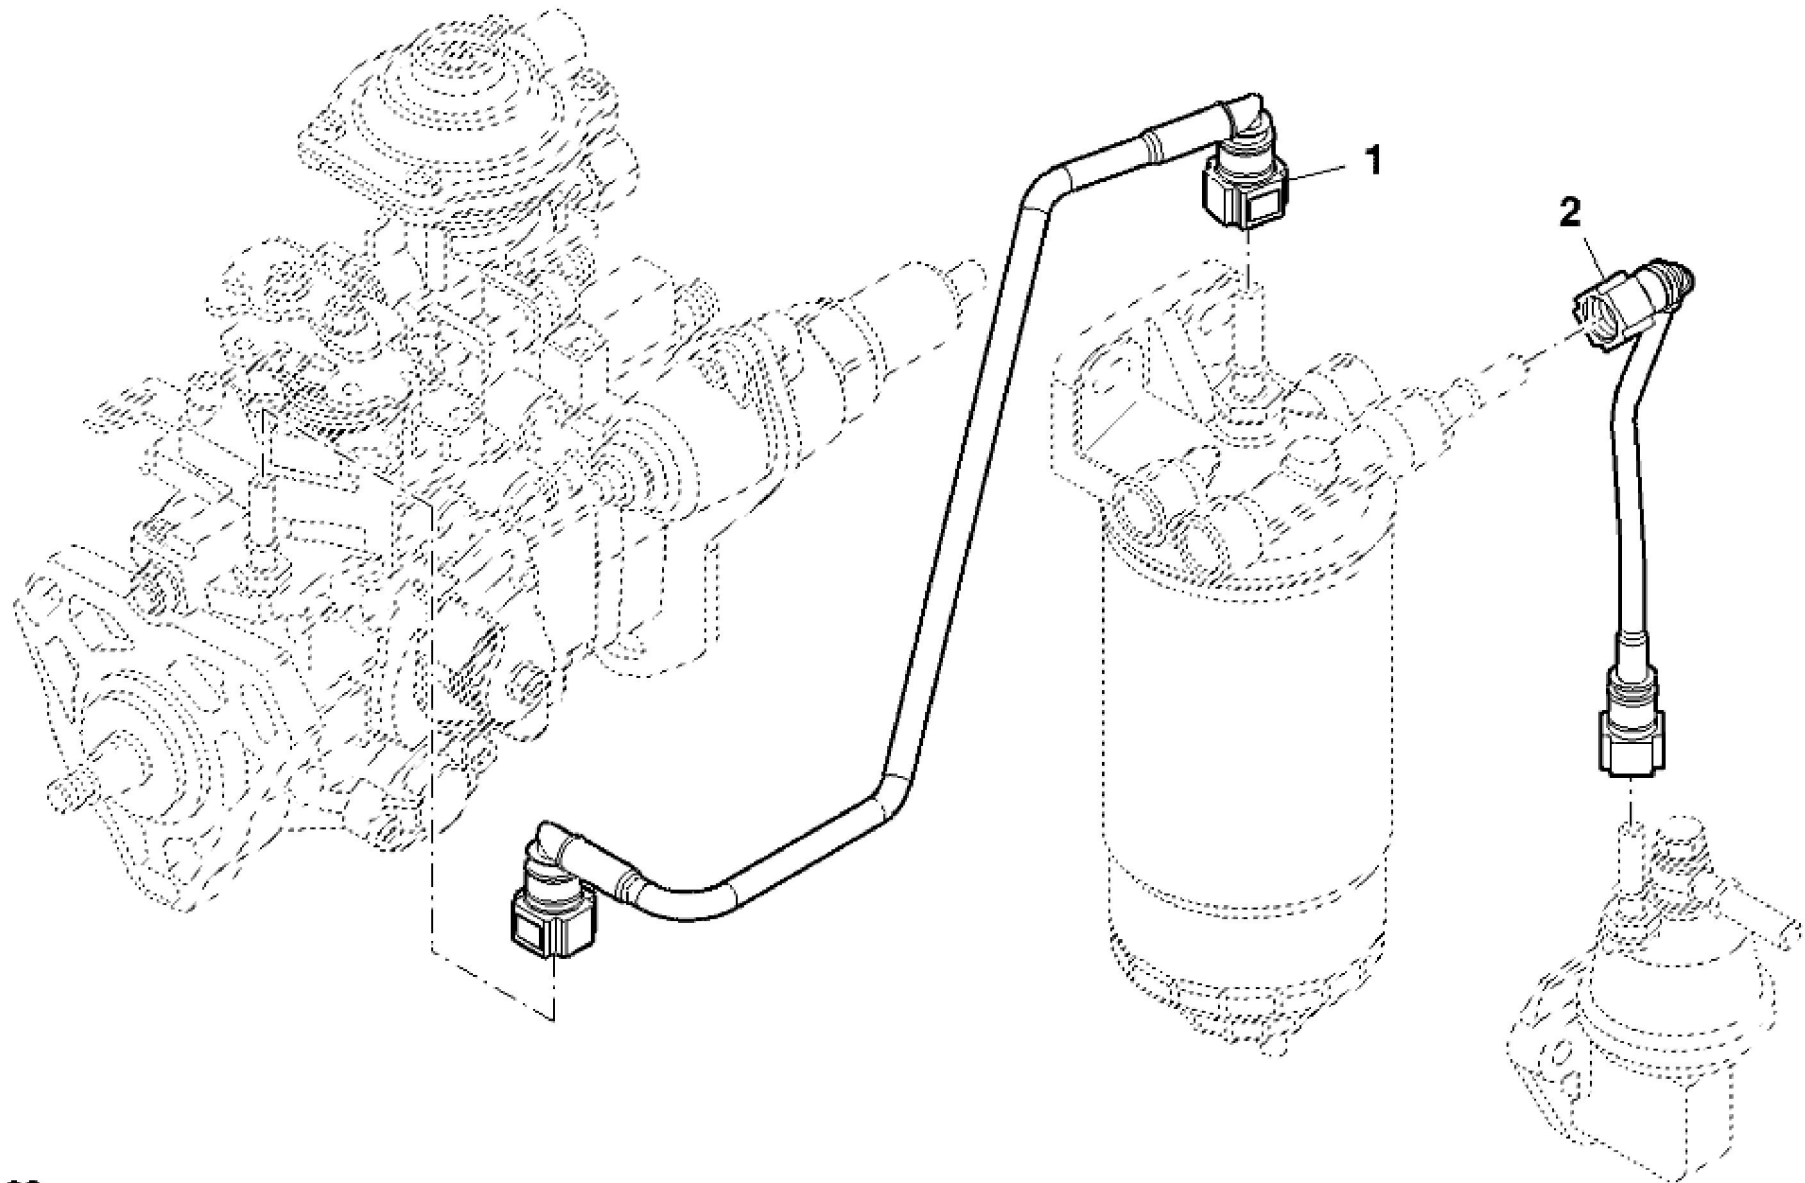

PY040196

| KEY | PART NO.     | PART NAME                 | QTY | REMARKS    |  |
|-----|--------------|---------------------------|-----|------------|--|
| 1   | ER0504380241 | FUEL PUMP                 | 1   |            |  |
| 2   | ER0002830156 | O-RING                    | 1   |            |  |
| 3   | ER0504218933 | HOLLOW SCREW              | 1   |            |  |
| 4   | ER0504218931 | FUEL SUPPLY BANJO FITTING | 1   |            |  |
| 5   | ER0017750480 | GASKET                    | 2   |            |  |
| 6   | ER0504197289 | UNION FITTING             | 1   |            |  |
| 7   | ER0004894721 | WASHER                    | 1   |            |  |
| 8   | ER0016586925 | BOLT                      | 1   | M8 X 50 mm |  |

PY040550

| KEY | PART NO.     | PART NAME        | QTY | REMARKS |  |
|-----|--------------|------------------|-----|---------|--|
| 1   | ER0504275234 | INJECTION NOZZLE | 4   |         |  |
| 2   | ER0008097589 | NOZZLE           | 4   |         |  |
| 3   | ER0504174745 | BRACKET          | 4   |         |  |
| 4   | ER0504315404 | STUD             | 4   |         |  |
| 5   | ER0500353601 | WASHER           | 4   |         |  |
| 6   | ER0017044735 | NUT              | 4   | M8      |  |
| 7   | ER0004899689 | WASHER           | 4   |         |  |
| 8   | ER0001118641 | WASHER           | 8   |         |  |
| 9   | ER0093190600 | SCREW            | 4   |         |  |
| 10  | ER0017278281 | O-RING           | 4   |         |  |

PY040197

| KEY | PART NO.     | PART NAME | QTY | REMARKS    |  |
|-----|--------------|-----------|-----|------------|--|
| 1   | ER0504216298 | LINE      | 1   |            |  |
| 2   | ER0016597925 | BOLT      | 3   | M8 X 14 mm |  |