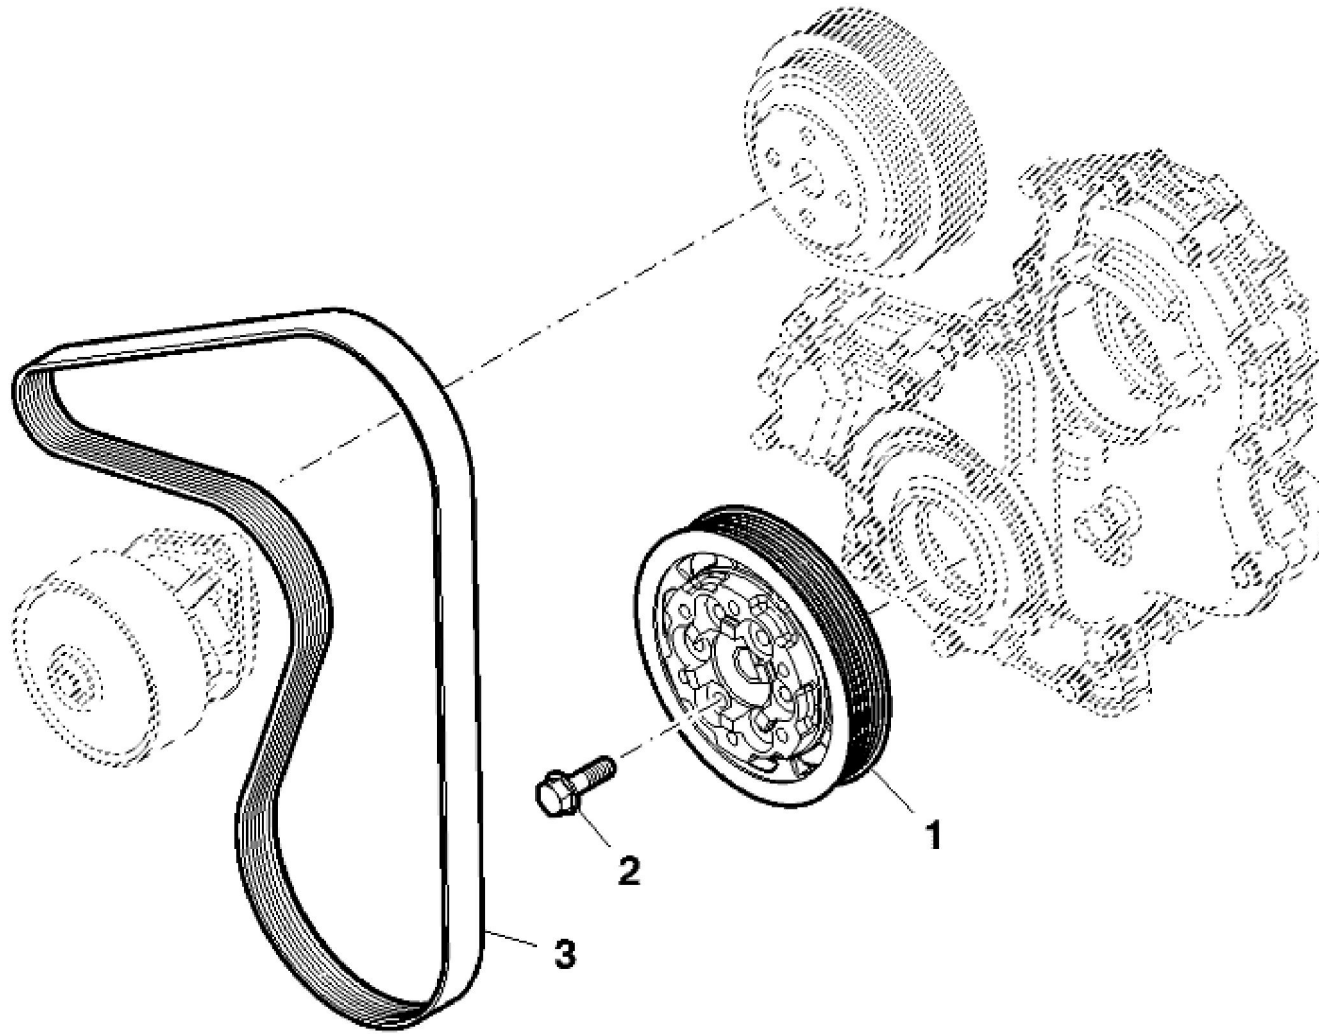

PY040244

| KEY | PART NO.     | PART NAME  | QTY | Tractor Serial No. | REMARKS      |
|-----|--------------|------------|-----|--------------------|--------------|
| 1   | ER0504345342 | HOUSING    | 1   |                    |              |
| 2   | ER0504250345 | ROCKSHAFT  | 1   | ____-104982        |              |
| 2   | ER5801572079 | ROCKSHAFT  | 1   | 104983-____        |              |
| 3   | ER0016987801 | PLUG       | 2   |                    |              |
| 4   | ER0099454296 | SCREW      | 1   |                    |              |
| 5   | ER0504221915 | ROCKER ARM | 1   | ____-104982        | (Intake)     |
| 5   | ER5801572084 | ROCKER ARM | 4   | 104983-____        | (Intake)     |
| 6   | ER0504221914 | ROCKER ARM | 4   | ____-104982        | (Exhaust)    |
| 6   | ER5801572085 | ROCKER ARM | 1   | 104983-____        | (Exhaust)    |
| 7   | ER0017281681 | O-RING     | 1   |                    |              |
| 8   | ER0004699783 | SCREW      | 8   |                    |              |
| 9   | ER0004338920 | NUT        | 8   |                    |              |
| 10  | ER0016988401 | PLUG       | 1   |                    |              |
| 11  | ER0016586925 | CAP SCREW  | 10  |                    | M8 X 50      |
| 12  | ER0016673835 | BOLT       | 11  |                    | M8 X 30      |
| 13  | ER0504163121 | GASKET     | 1   |                    |              |
| 14  | ER0504177226 | GASKET     | 1   |                    |              |
| 15  | ER0504273002 | PLUG       | 4   |                    | M12 X 1.5 mm |

PY040342

| KEY | PART NO.     | PART NAME | QTY | REMARKS     |  |
|-----|--------------|-----------|-----|-------------|--|
| 1   | ER0504187090 | PULLEY    | 1   |             |  |
| 2   | ER0016675835 | BOLT      | 6   | M10 X 30 mm |  |
| 3   | ER0504253015 | V-BELT    | 1   |             |  |