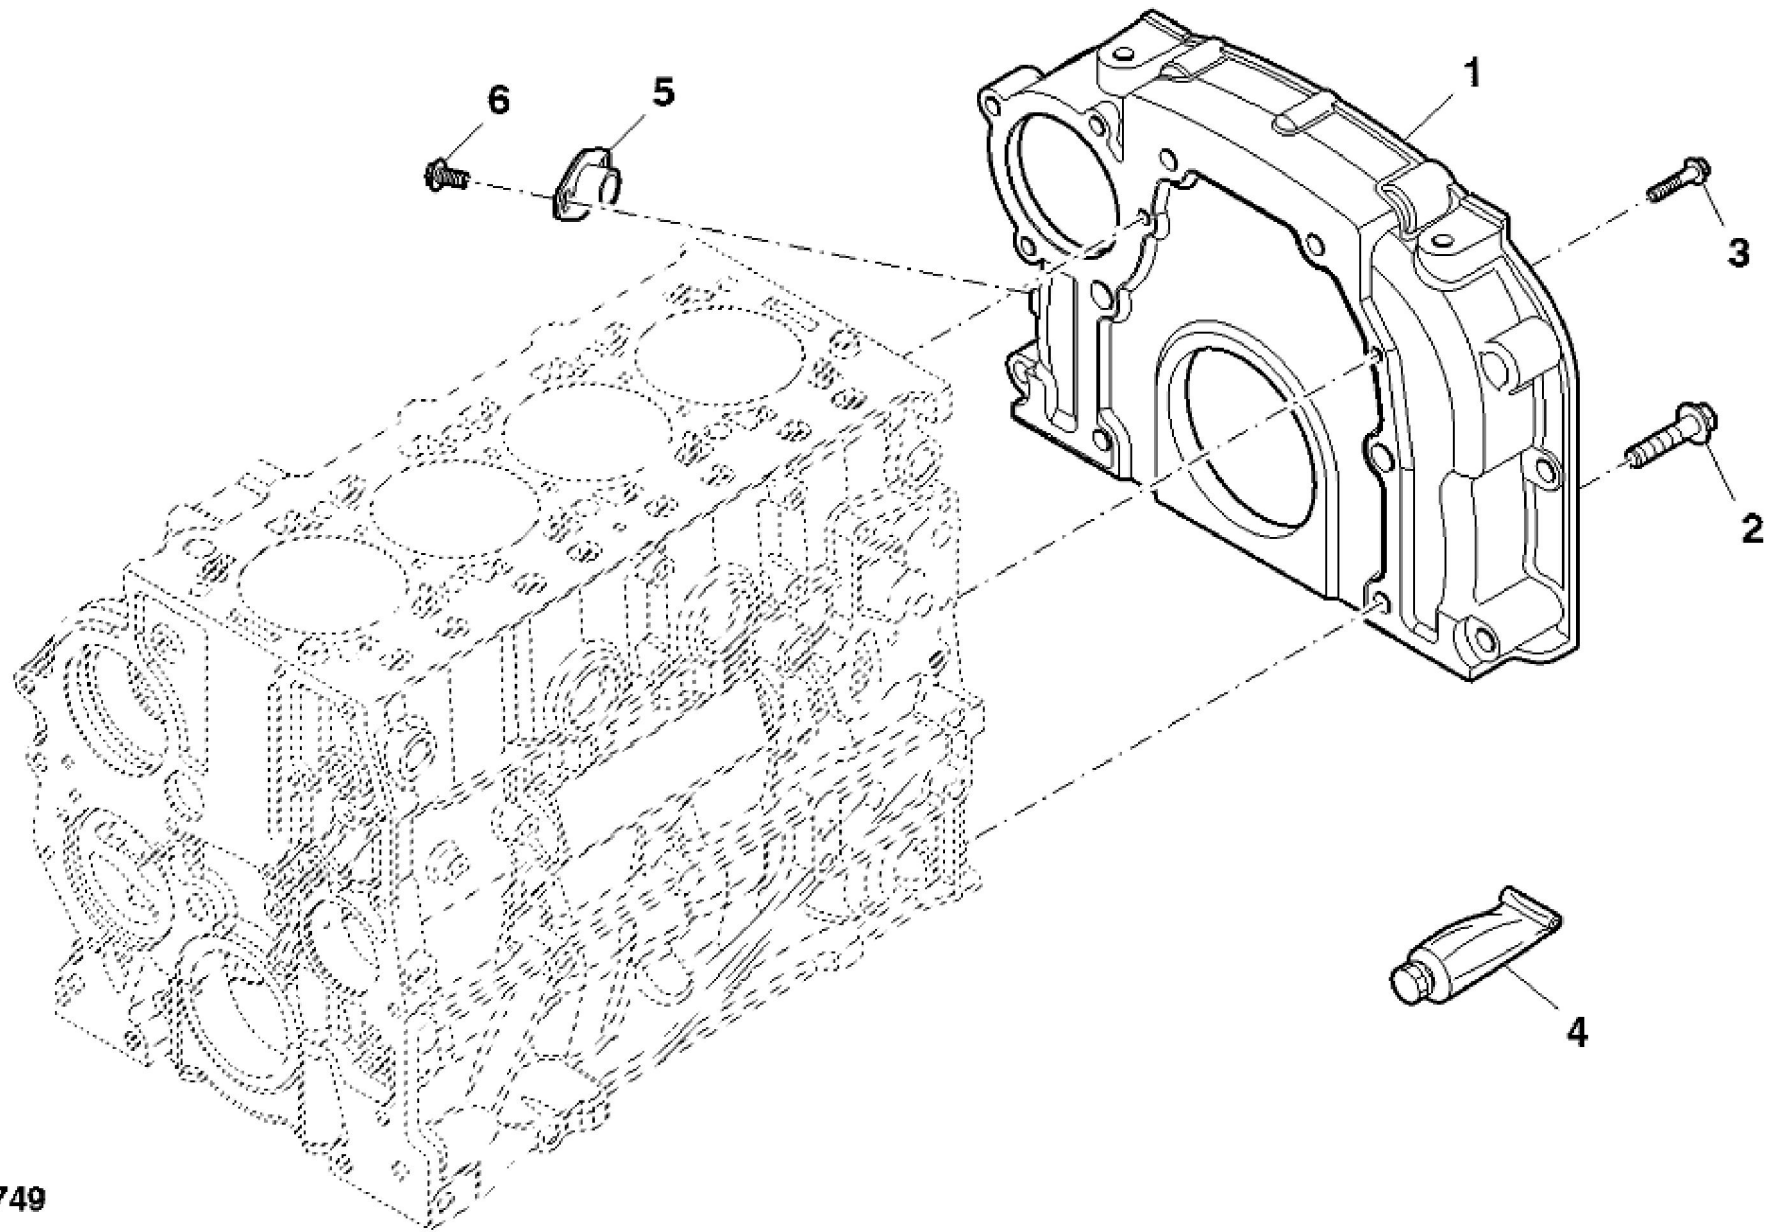

PY040244

| KEY | PART NO.     | PART NAME  | QTY | Tractor Serial No. | REMARKS      |
|-----|--------------|------------|-----|--------------------|--------------|
| 1   | ER0504345342 | HOUSING    | 1   |                    |              |
| 2   | ER0504250345 | ROCKSHAFT  | 1   | ____-104982        |              |
| 2   | ER5801572079 | ROCKSHAFT  | 1   | 104983-____        |              |
| 3   | ER0016987801 | PLUG       | 2   |                    |              |
| 4   | ER0099454296 | SCREW      | 1   |                    |              |
| 5   | ER0504221915 | ROCKER ARM | 1   | ____-104982        | (Intake)     |
| 5   | ER5801572084 | ROCKER ARM | 4   | 104983-____        | (Intake)     |
| 6   | ER0504221914 | ROCKER ARM | 4   | ____-104982        | (Exhaust)    |
| 6   | ER5801572085 | ROCKER ARM | 1   | 104983-____        | (Exhaust)    |
| 7   | ER0017281681 | O-RING     | 1   |                    |              |
| 8   | ER0004699783 | SCREW      | 8   |                    |              |
| 9   | ER0004338920 | NUT        | 8   |                    |              |
| 10  | ER0016988401 | PLUG       | 1   |                    |              |
| 11  | ER0016586925 | CAP SCREW  | 10  |                    | M8 X 50      |
| 12  | ER0016673835 | BOLT       | 11  |                    | M8 X 30      |
| 13  | ER0504163121 | GASKET     | 1   |                    |              |
| 14  | ER0504177226 | GASKET     | 1   |                    |              |
| 15  | ER0504273002 | PLUG       | 4   |                    | M12 X 1.5 mm |

PY040342

| KEY | PART NO.     | PART NAME | QTY | REMARKS     |  |
|-----|--------------|-----------|-----|-------------|--|
| 1   | ER0504187090 | PULLEY    | 1   |             |  |
| 2   | ER0016675835 | BOLT      | 6   | M10 X 30 mm |  |
| 3   | ER0504253015 | V-BELT    | 1   |             |  |