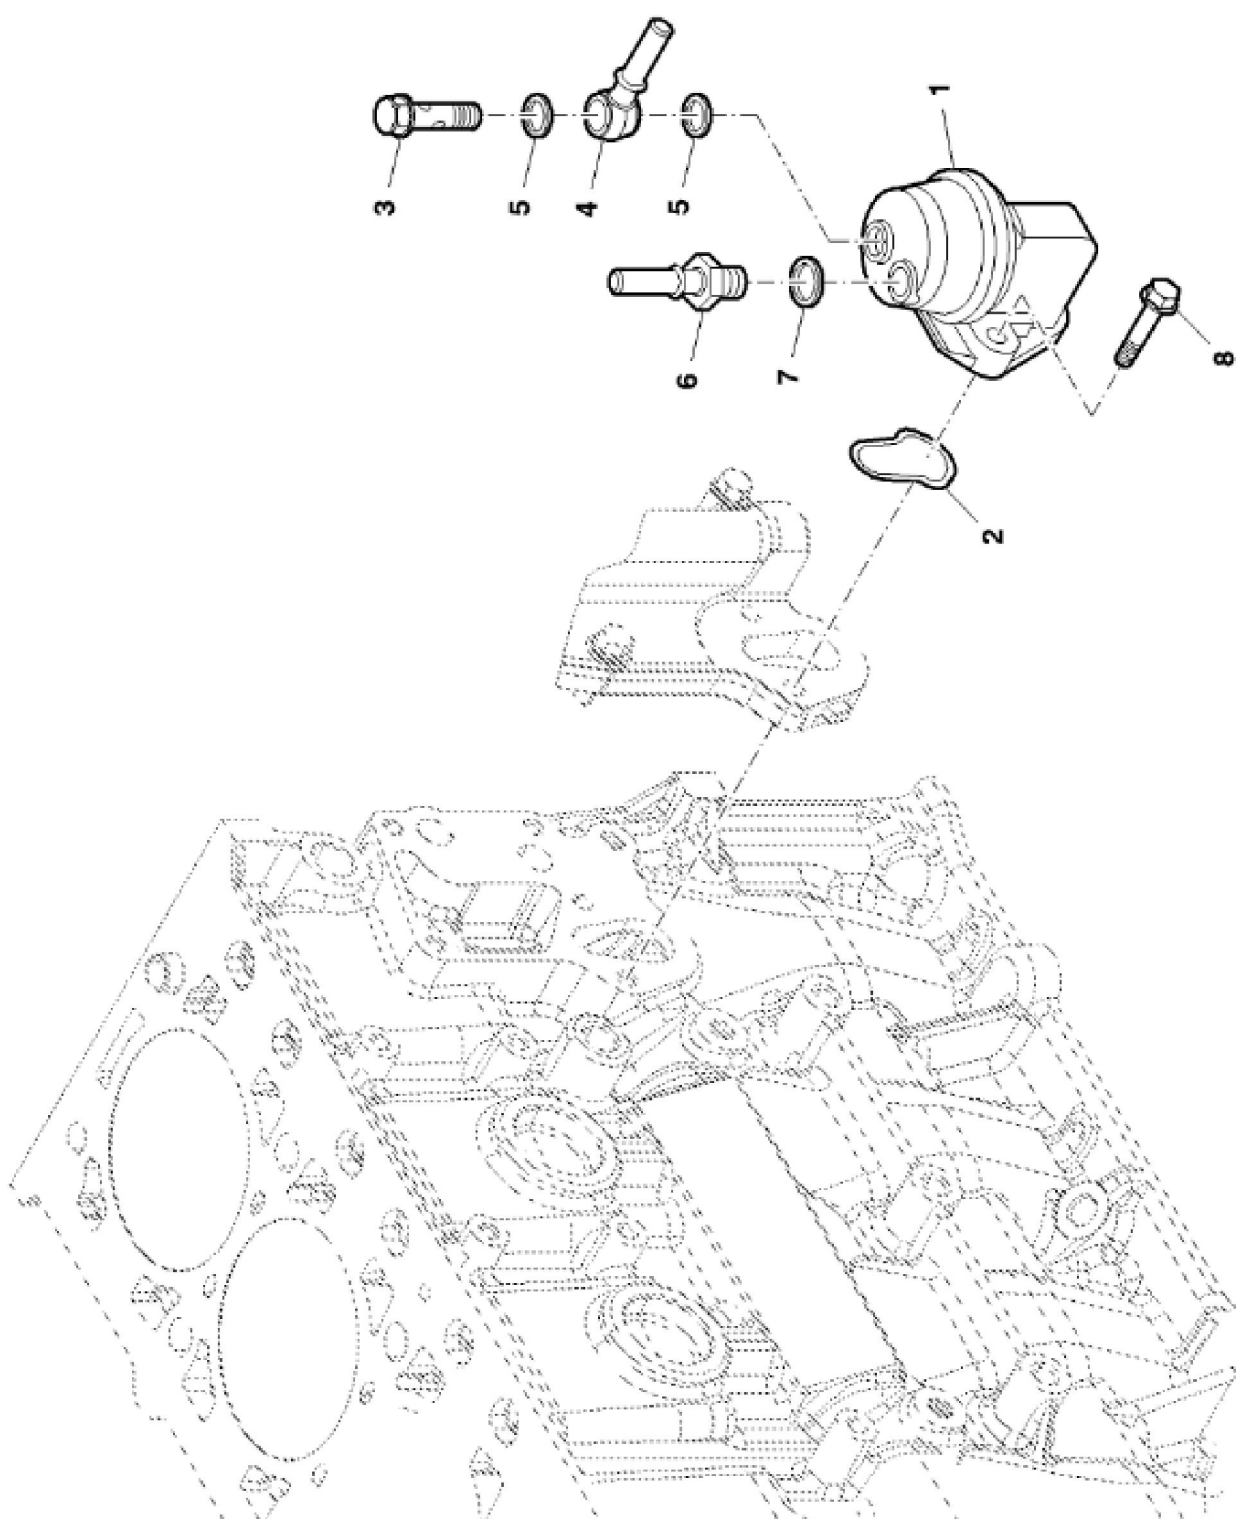

PY040196

KEY	PART NO.	PART NAME	QTY	REMARKS	
1	ER0504380241	FUEL PUMP	1		
2	ER0002830156	O-RING	1		
3	ER0504218933	HOLLOW SCREW	1		
4	ER0504218931	FUEL SUPPLY BANJO FITTING	1		
5	ER0017750480	GASKET	2		
6	ER0504197289	UNION FITTING	1		
7	ER0004894721	WASHER	1		
8	ER0016586925	BOLT	1	M8 X 50 mm