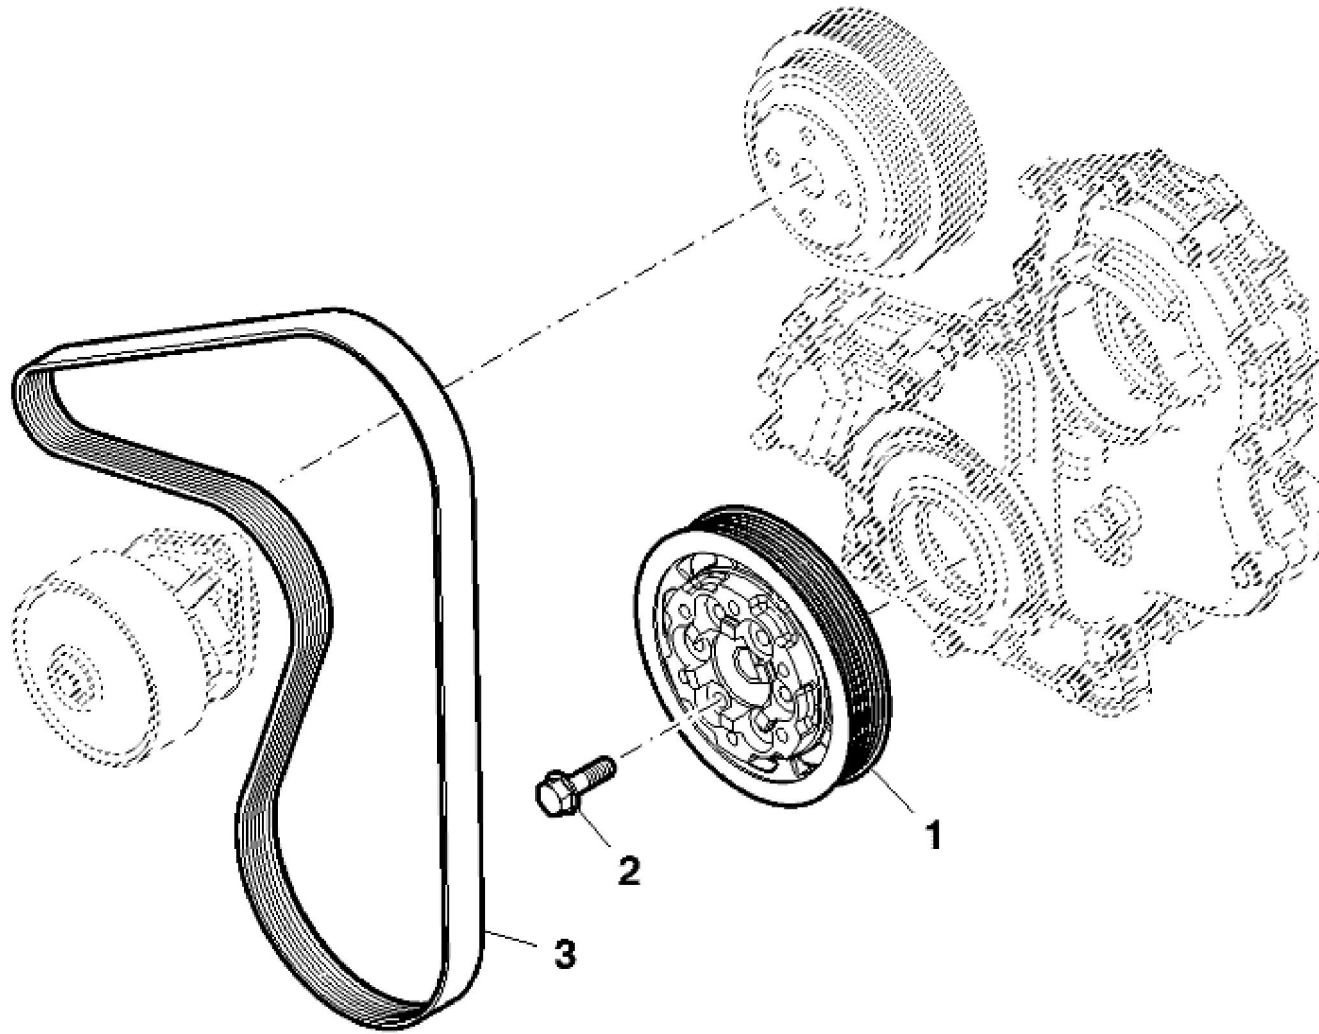

PY040244

KEY	PART NO.	PART NAME	QTY	Tractor Serial No.	REMARKS
1	ER0504345342	HOUSING	1		
2	ER0504250345	ROCKSHAFT	1	____-104982	
2	ER5801572079	ROCKSHAFT	1	104983-____	
3	ER0016987801	PLUG	2		
4	ER0099454296	SCREW	1		
5	ER0504221915	ROCKER ARM	1	____-104982	(Intake)
5	ER5801572084	ROCKER ARM	4	104983-____	(Intake)
6	ER0504221914	ROCKER ARM	4	____-104982	(Exhaust)
6	ER5801572085	ROCKER ARM	1	104983-____	(Exhaust)
7	ER0017281681	O-RING	1		
8	ER0004699783	SCREW	8		
9	ER0004338920	NUT	8		
10	ER0016988401	PLUG	1		
11	ER0016586925	CAP SCREW	10		M8 X 50
12	ER0016673835	BOLT	11		M8 X 30
13	ER0504163121	GASKET	1		
14	ER0504177226	GASKET	1		
15	ER0504273002	PLUG	4		M12 X 1.5 mm

PY040246

KEY	PART NO.	PART NAME	QTY	REMARKS	
1	ER0504221916	COVER	3		
2	ER0504349057	COVER	1		
3	ER0504372247	BREATHER	1		
4	ER0504173590	ENGINE CYLINDER HEAD GASKET	4		
5	ER0016586625	BOLT	8	M8 X 35	

PY040342

KEY	PART NO.	PART NAME	QTY	REMARKS	
1	ER0504187090	PULLEY	1		
2	ER0016675835	BOLT	6	M10 X 30 mm	
3	ER0504253015	V-BELT	1		

PY040749

KEY	PART NO.	PART NAME	QTY	REMARKS	
1	ER0504180348	FLYWHEEL	1		
2	ER0016678034	BOLT	6	M8 X 1.25 X 25	
3	ER0016673735	BOLT	2	M12 X 40	
4	ER0002992544	ADHESIVE	1		
5	ER0504265766	CONNECTING ROD	1		
6	ER0504351177	SCREW	2	M8 X 1.25	

PY040546

KEY	PART NO.	PART NAME	QTY	REMARKS	
1	ER0504374949	FUEL INJECTION PUMP	1	(For Engine F5AE9484B)	
1	ER0504385659	FUEL INJECTION PUMP	1	(For Engine F5AE9454H)	
2	ER0504240405	GEAR	1		
3	ER0504315405	STUD	1		
4	ER0504083433	GASKET	3		
5	ER0500368408	NUT	3	M8	
6	ER0017095401	WASHER	1		
7	ER0016980331	NUT	1	M14	
8	ER0093160151	SENSOR	1		
9	ER0042533181	SOLENOID	1	12V	