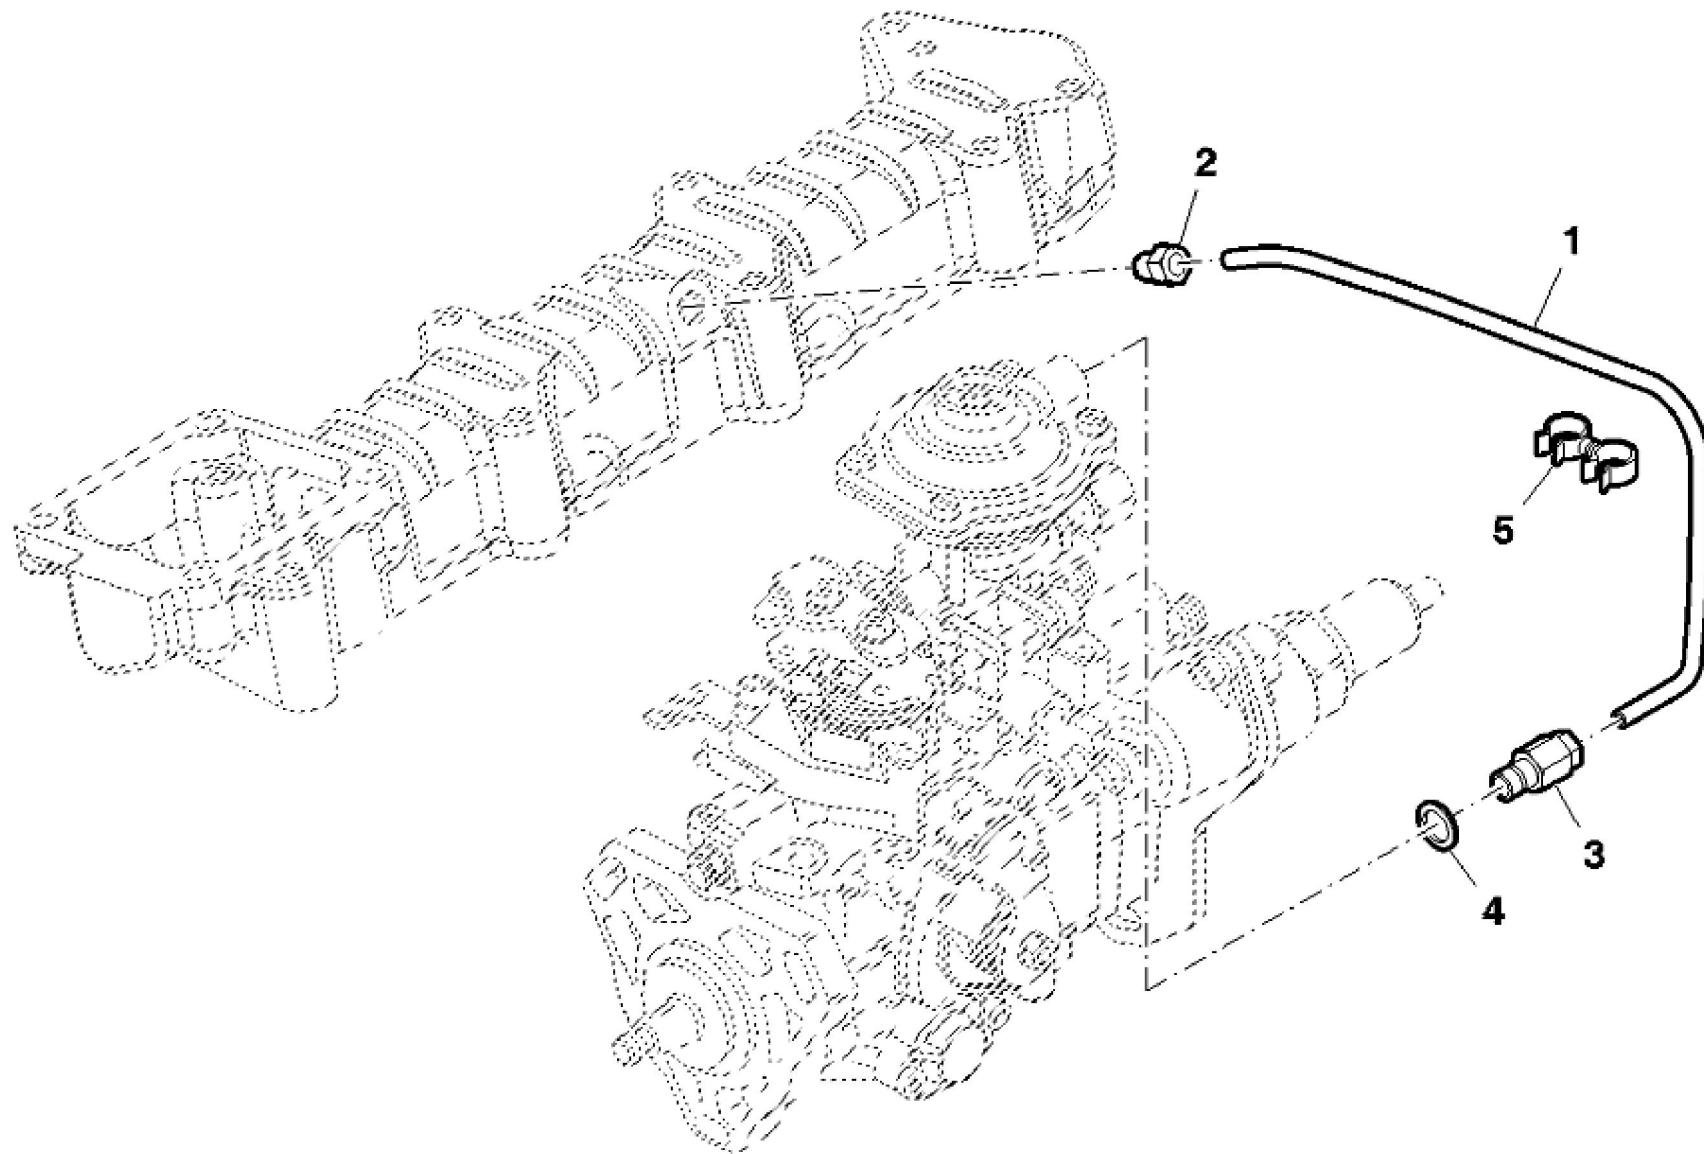

KEY	PART NO.	PART NAME	QTY	REMARKS	
1	ER0504187090	PULLEY	1		
2	ER0016675835	BOLT	6	M10 X 30 mm	
3	ER0504253015	V-BELT	1		

PY040749

KEY	PART NO.	PART NAME	QTY	REMARKS	
1	ER0504180348	FLYWHEEL	1		
2	ER0016678034	BOLT	6	M8 X 1.25 X 25	
3	ER0016673735	BOLT	2	M12 X 40	
4	ER0002992544	ADHESIVE	1		
5	ER0504265766	CONNECTING ROD	1		
6	ER0504351177	SCREW	2	M8 X 1.25	

PY040197

KEY	PART NO.	PART NAME	QTY	REMARKS	
1	ER0504216298	LINE	1		
2	ER0016597925	BOLT	3	M8 X 14 mm	

PY040198

KEY	PART NO.	PART NAME	QTY	REMARKS	
1	ER0504207948	LINE	1		
2	ER0504184992	FUEL LINE	1		

PY040200

KEY	PART NO.	PART NAME	QTY	REMARKS	
1	ER0504372185	FUEL LINE	1		

PY040549

KEY	PART NO.	PART NAME	QTY	REMARKS	
1	ER0504341138	FUEL LINE	1		
2	ER0004896770	HOSE FITTING	1		
3	ER0004893518	HOSE FITTING	1		
4	ER0004858605	WASHER	1		
5	ER0098429625	CLAMP	2		