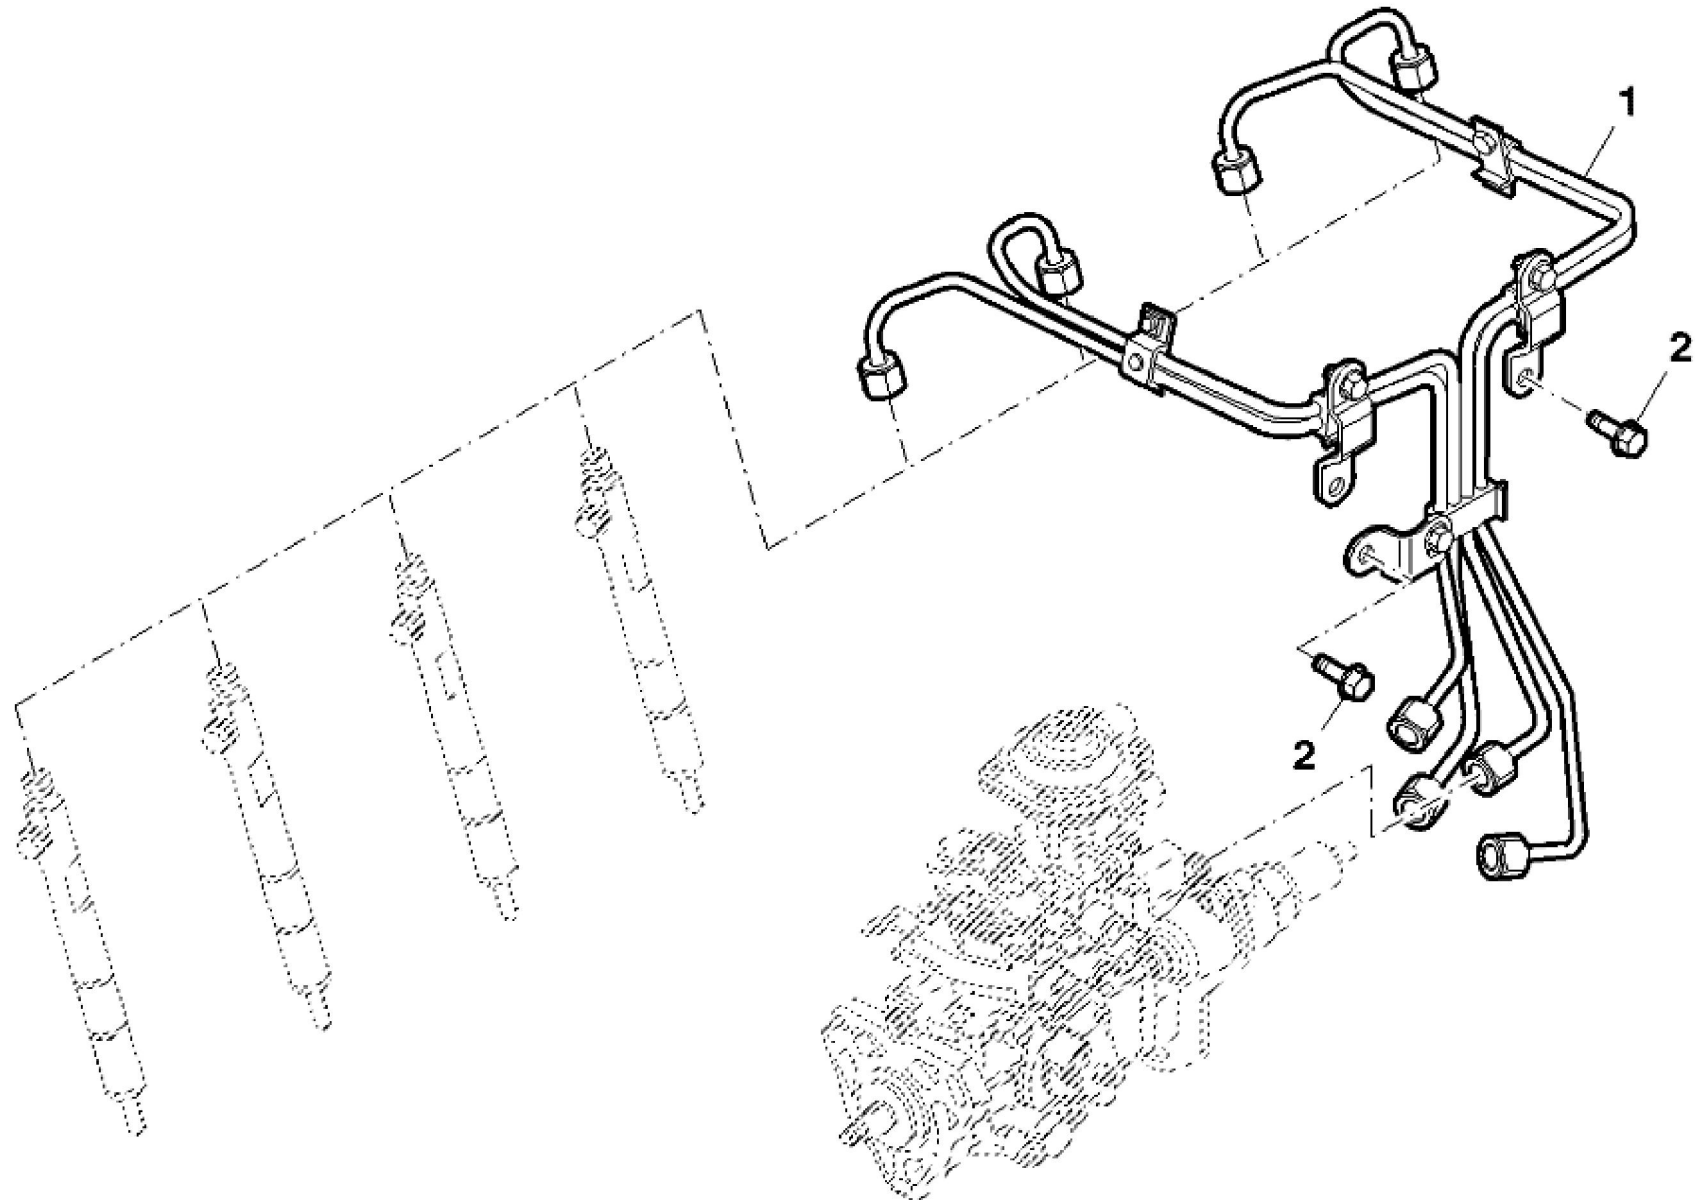

KEY	PART NO.	PART NAME	QTY	REMARKS	
1	ER0504187090	PULLEY	1		
2	ER0016675835	BOLT	6	M10 X 30 mm	
3	ER0504253015	V-BELT	1		

PY040749

KEY	PART NO.	PART NAME	QTY	REMARKS	
1	ER0504180348	FLYWHEEL	1		
2	ER0016678034	BOLT	6	M8 X 1.25 X 25	
3	ER0016673735	BOLT	2	M12 X 40	
4	ER0002992544	ADHESIVE	1		
5	ER0504265766	CONNECTING ROD	1		
6	ER0504351177	SCREW	2	M8 X 1.25	

PY040546

KEY	PART NO.	PART NAME	QTY	REMARKS	
1	ER0504374949	FUEL INJECTION PUMP	1	(For Engine F5AE9484B)	
1	ER0504385659	FUEL INJECTION PUMP	1	(For Engine F5AE9454H)	
2	ER0504240405	GEAR	1		
3	ER0504315405	STUD	1		
4	ER0504083433	GASKET	3		
5	ER0500368408	NUT	3	M8	
6	ER0017095401	WASHER	1		
7	ER0016980331	NUT	1	M14	
8	ER0093160151	SENSOR	1		
9	ER0042533181	SOLENOID	1	12V	

PY040196

KEY	PART NO.	PART NAME	QTY	REMARKS	
1	ER0504380241	FUEL PUMP	1		
2	ER0002830156	O-RING	1		
3	ER0504218933	HOLLOW SCREW	1		
4	ER0504218931	FUEL SUPPLY BANJO FITTING	1		
5	ER0017750480	GASKET	2		
6	ER0504197289	UNION FITTING	1		
7	ER0004894721	WASHER	1		
8	ER0016586925	BOLT	1	M8 X 50 mm	

PY040197

KEY	PART NO.	PART NAME	QTY	REMARKS	
1	ER0504216298	LINE	1		
2	ER0016597925	BOLT	3	M8 X 14 mm	

PY040198

KEY	PART NO.	PART NAME	QTY	REMARKS	
1	ER0504207948	LINE	1		
2	ER0504184992	FUEL LINE	1		

PY040200