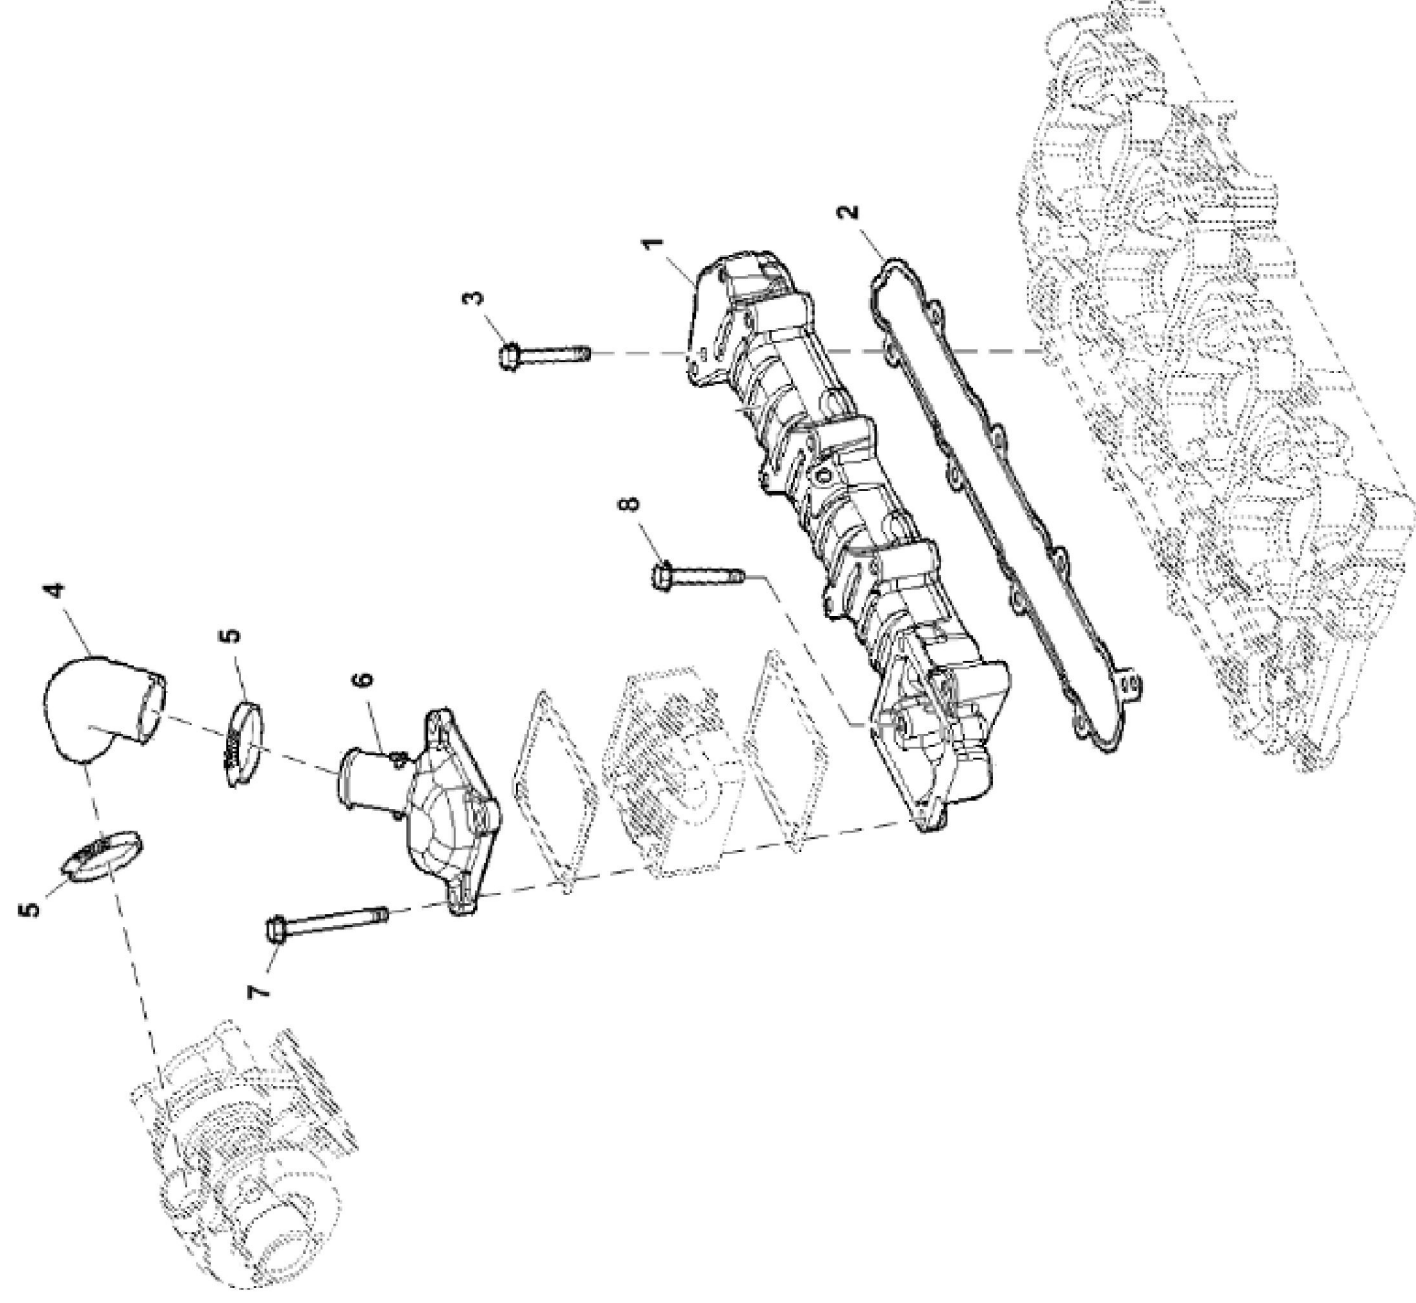

KEY	PART NO.	PART NAME	QTY	REMARKS	
1	ER0504187090	PULLEY	1		
2	ER0016675835	BOLT	6	M10 X 30 mm	
3	ER0504253015	V-BELT	1		

PY040749

KEY	PART NO.	PART NAME	QTY	REMARKS	
1	ER0504180348	FLYWHEEL	1		
2	ER0016678034	BOLT	6	M8 X 1.25 X 25	
3	ER0016673735	BOLT	2	M12 X 40	
4	ER0002992544	ADHESIVE	1		
5	ER0504265766	CONNECTING ROD	1		
6	ER0504351177	SCREW	2	M8 X 1.25	

PY040197

KEY	PART NO.	PART NAME	QTY	REMARKS	
1	ER0504216298	LINE	1		
2	ER0016597925	BOLT	3	M8 X 14 mm	

PY040198

KEY	PART NO.	PART NAME	QTY	REMARKS	
1	ER0504207948	LINE	1		
2	ER0504184992	FUEL LINE	1		

PY040200

KEY	PART NO.	PART NAME	QTY	REMARKS	
1	ER0504372185	FUEL LINE	1		

PY040549

KEY	PART NO.	PART NAME	QTY	REMARKS	
1	ER0504341138	FUEL LINE	1		
2	ER0004896770	HOSE FITTING	1		
3	ER0004893518	HOSE FITTING	1		
4	ER0004858605	WASHER	1		
5	ER0098429625	CLAMP	2		

PY040449

KEY	PART NO.	PART NAME	QTY	REMARKS	
1	ER0504283145	INTAKE MANIFOLD	1		
2	ER0504171144	GASKET	1		
3	ER0016592325	CAP	7		
4	ER0504315406	BOLT	1		
5	ER0504225820	COVER	1		
6	ER0016592525	SCREW WITH WASHER	4		