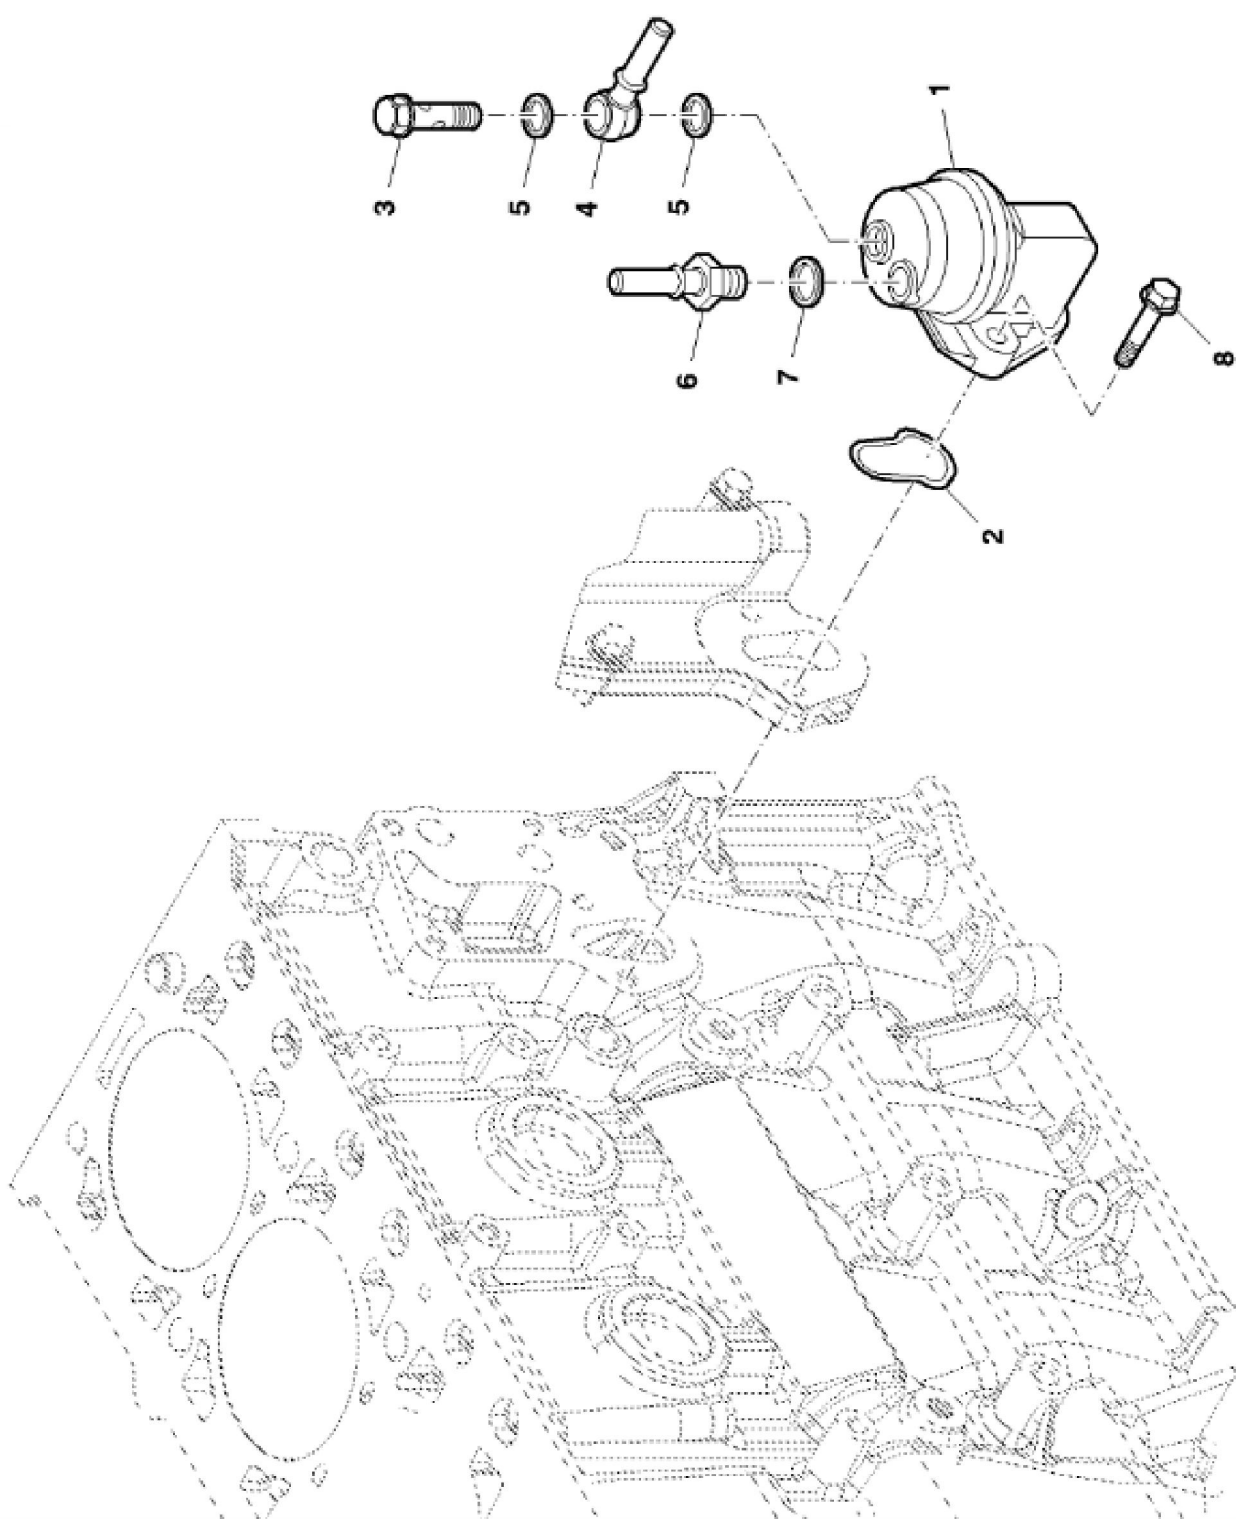

PY040244

KEY	PART NO.	PART NAME	QTY	Tractor Serial No.	REMARKS
1	ER0504345342	HOUSING	1		
2	ER0504250345	ROCKSHAFT	1	____-104982	
2	ER5801572079	ROCKSHAFT	1	104983-____	
3	ER0016987801	PLUG	2		
4	ER0099454296	SCREW	1		
5	ER0504221915	ROCKER ARM	1	____-104982	(Intake)
5	ER5801572084	ROCKER ARM	4	104983-____	(Intake)
6	ER0504221914	ROCKER ARM	4	____-104982	(Exhaust)
6	ER5801572085	ROCKER ARM	1	104983-____	(Exhaust)
7	ER0017281681	O-RING	1		
8	ER0004699783	SCREW	8		
9	ER0004338920	NUT	8		
10	ER0016988401	PLUG	1		
11	ER0016586925	CAP SCREW	10		M8 X 50
12	ER0016673835	BOLT	11		M8 X 30
13	ER0504163121	GASKET	1		
14	ER0504177226	GASKET	1		
15	ER0504273002	PLUG	4		M12 X 1.5 mm

KEY	PART NO.	PART NAME	QTY	REMARKS	
1	ER0504187090	PULLEY	1		
2	ER0016675835	BOLT	6	M10 X 30 mm	
3	ER0504253015	V-BELT	1		

PY040749

KEY	PART NO.	PART NAME	QTY	REMARKS	
1	ER0504180348	FLYWHEEL	1		
2	ER0016678034	BOLT	6	M8 X 1.25 X 25	
3	ER0016673735	BOLT	2	M12 X 40	
4	ER0002992544	ADHESIVE	1		
5	ER0504265766	CONNECTING ROD	1		
6	ER0504351177	SCREW	2	M8 X 1.25	

PY041545

KEY	PART NO.	PART NAME	QTY	REMARKS	
1	ER201677	HOSE GUARD	1		
2	ER136575	CLAMP	1		
3	ER202960	DOWEL PIN	2		
4	ER020781	BOLT	1	M8 X 25	
5	ER372511	FLYWHEEL	1		
6	ER405140	BRACKET	1		
7	ER383846	HOSE	1		
8	ER020778	BOLT	2	M8 X 20	
9	ER021143	BOLT	6	M12 X 50	
10	ER021148	BOLT	2	M12 X 60	
11	ER021155	BOLT	2	M12 X 80	
12	ER021157	BOLT	2	M12 X 90	
13	ER023113	WASHER	1		
14	ER022861	WASHER	12		
15	ER023109	WASHER	5		
16	ER024502	PIN	1		
17	ER026017	BEARING	1		
18	ER393149	BOLT	8	M12 X 42.5	
19	ER389183	HEAT SHIELD	1		
20	ER021419	BOLT	1	M12 X 20	
21	ER020775	BOLT	2	M18 X 12	

PY040546

KEY	PART NO.	PART NAME	QTY	REMARKS	
1	ER0504374949	FUEL INJECTION PUMP	1	(For Engine F5AE9484B)	
1	ER0504385659	FUEL INJECTION PUMP	1	(For Engine F5AE9454H)	
2	ER0504240405	GEAR	1		
3	ER0504315405	STUD	1		
4	ER0504083433	GASKET	3		
5	ER0500368408	NUT	3	M8	
6	ER0017095401	WASHER	1		
7	ER0016980331	NUT	1	M14	
8	ER0093160151	SENSOR	1		
9	ER0042533181	SOLENOID	1	12V	