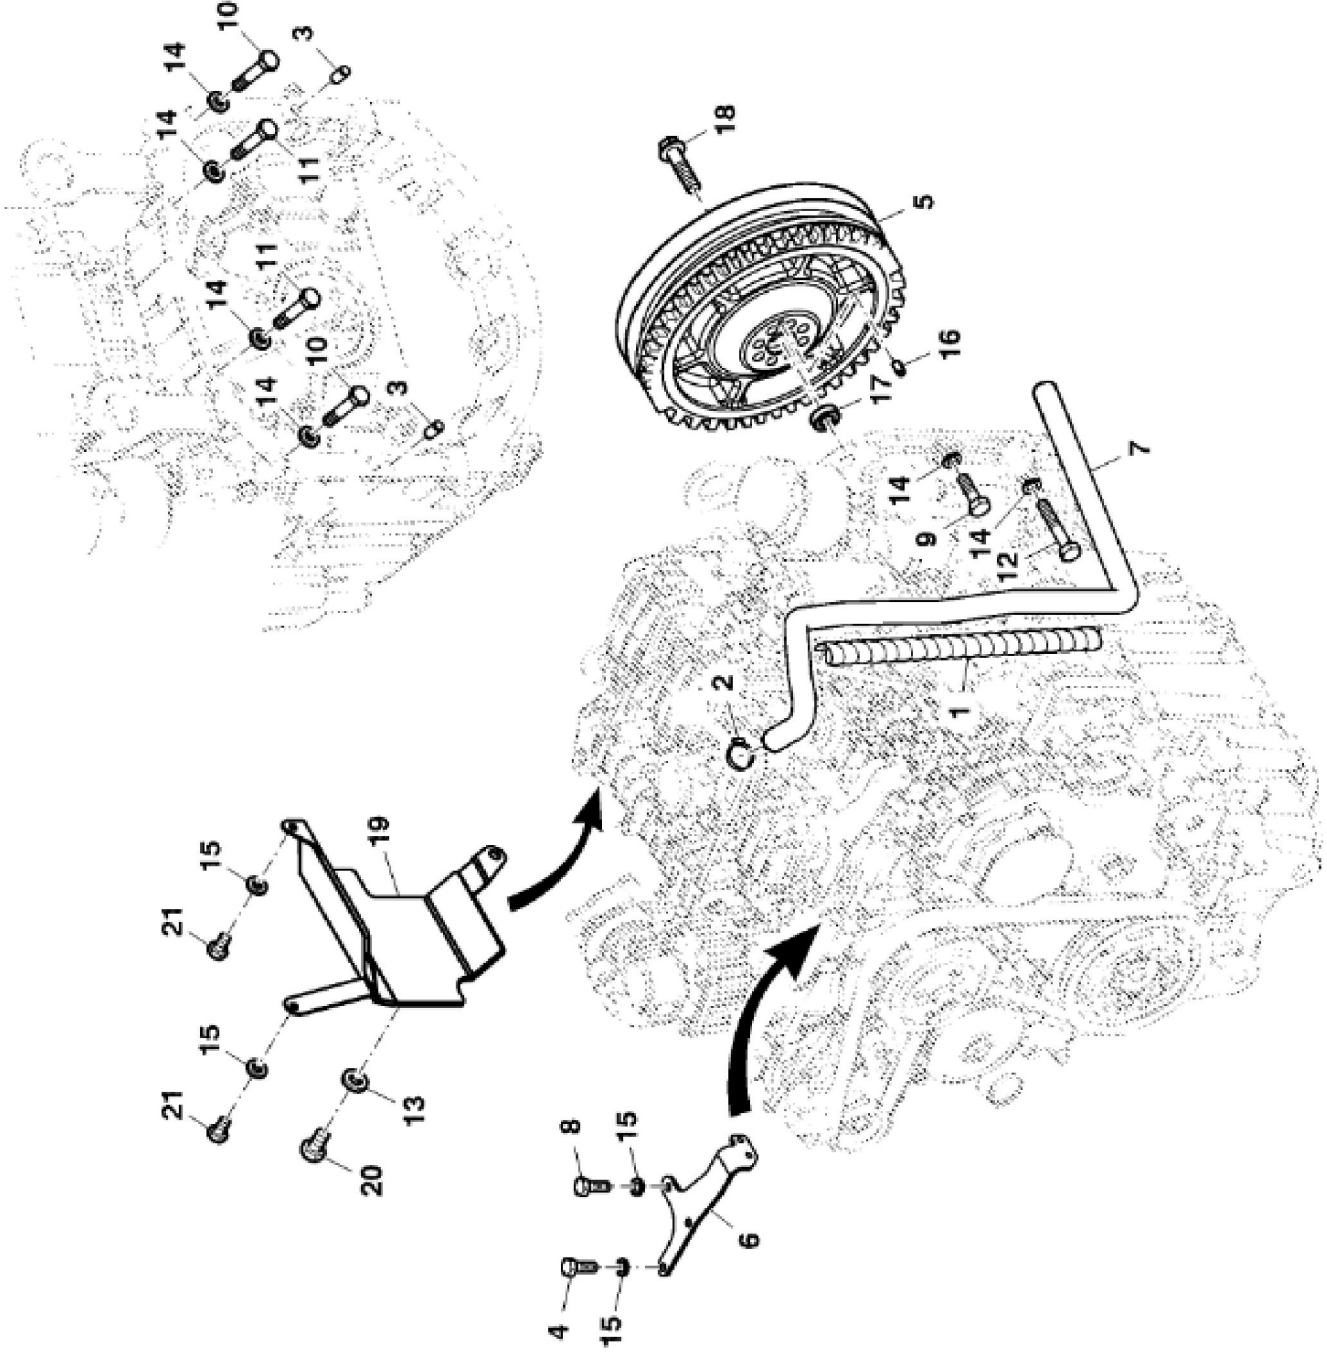

PY040244

KEY	PART NO.	PART NAME	QTY	Tractor Serial No.	REMARKS
1	ER0504345342	HOUSING	1		
2	ER0504250345	ROCKSHAFT	1	____-104982	
2	ER5801572079	ROCKSHAFT	1	104983-____	
3	ER0016987801	PLUG	2		
4	ER0099454296	SCREW	1		
5	ER0504221915	ROCKER ARM	1	____-104982	(Intake)
5	ER5801572084	ROCKER ARM	4	104983-____	(Intake)
6	ER0504221914	ROCKER ARM	4	____-104982	(Exhaust)
6	ER5801572085	ROCKER ARM	1	104983-____	(Exhaust)
7	ER0017281681	O-RING	1		
8	ER0004699783	SCREW	8		
9	ER0004338920	NUT	8		
10	ER0016988401	PLUG	1		
11	ER0016586925	CAP SCREW	10		M8 X 50
12	ER0016673835	BOLT	11		M8 X 30
13	ER0504163121	GASKET	1		
14	ER0504177226	GASKET	1		
15	ER0504273002	PLUG	4		M12 X 1.5 mm

PY040246

KEY	PART NO.	PART NAME	QTY	REMARKS	
1	ER0504221916	COVER	3		
2	ER0504349057	COVER	1		
3	ER0504372247	BREATHER	1		
4	ER0504173590	ENGINE CYLINDER HEAD GASKET	4		
5	ER0016586625	BOLT	8	M8 X 35	

PY040342

KEY	PART NO.	PART NAME	QTY	REMARKS	
1	ER0504187090	PULLEY	1		
2	ER0016675835	BOLT	6	M10 X 30 mm	
3	ER0504253015	V-BELT	1		

PY040749

KEY	PART NO.	PART NAME	QTY	REMARKS	
1	ER0504180348	FLYWHEEL	1		
2	ER0016678034	BOLT	6	M8 X 1.25 X 25	
3	ER0016673735	BOLT	2	M12 X 40	
4	ER0002992544	ADHESIVE	1		
5	ER0504265766	CONNECTING ROD	1		
6	ER0504351177	SCREW	2	M8 X 1.25	

PY040546

KEY	PART NO.	PART NAME	QTY	REMARKS	
1	ER0504374949	FUEL INJECTION PUMP	1	(For Engine F5AE9484B)	
1	ER0504385659	FUEL INJECTION PUMP	1	(For Engine F5AE9454H)	
2	ER0504240405	GEAR	1		
3	ER0504315405	STUD	1		
4	ER0504083433	GASKET	3		
5	ER0500368408	NUT	3	M8	
6	ER0017095401	WASHER	1		
7	ER0016980331	NUT	1	M14	
8	ER0093160151	SENSOR	1		
9	ER0042533181	SOLENOID	1	12V	