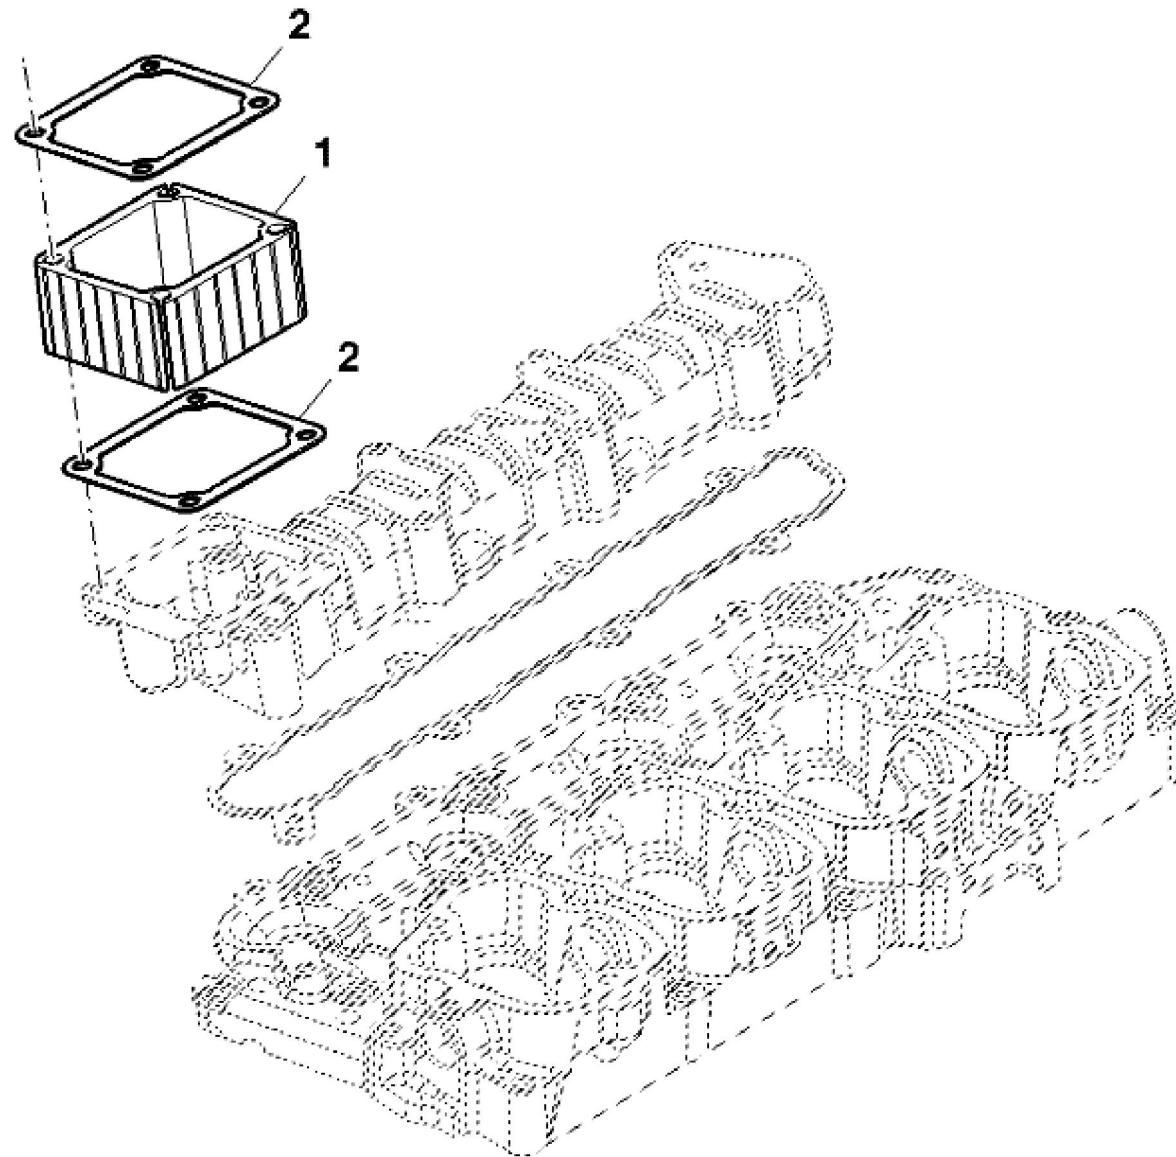

PY040449

KEY	PART NO.	PART NAME	QTY	REMARKS	
1	ER0504283145	INTAKE MANIFOLD	1		
2	ER0504171144	GASKET	1		
3	ER0016592325	CAP	7		
4	ER0504315406	BOLT	1		
5	ER0504225820	COVER	1		
6	ER0016592525	SCREW WITH WASHER	4		

NOTE:

If there is no response to click on the link above, please download the PDF document first and then click on it.

KEY	PART NO.	PART NAME	QTY	REMARKS	
1	ER0504194598	INTAKE MANIFOLD	1		
2	ER0504171144	GASKET	1		
3	ER0016592325	BOLT	7	M8 X 40	
4	ER0504170945	HOSE	1		
5	ER0004899693	CLIP	2		
6	ER0504225807	COVER	1		
7	ER0016592525	BOLT	4	M8 X 70	
8	ER0504315406	BOLT	1	M8 X 1.25 X 55	