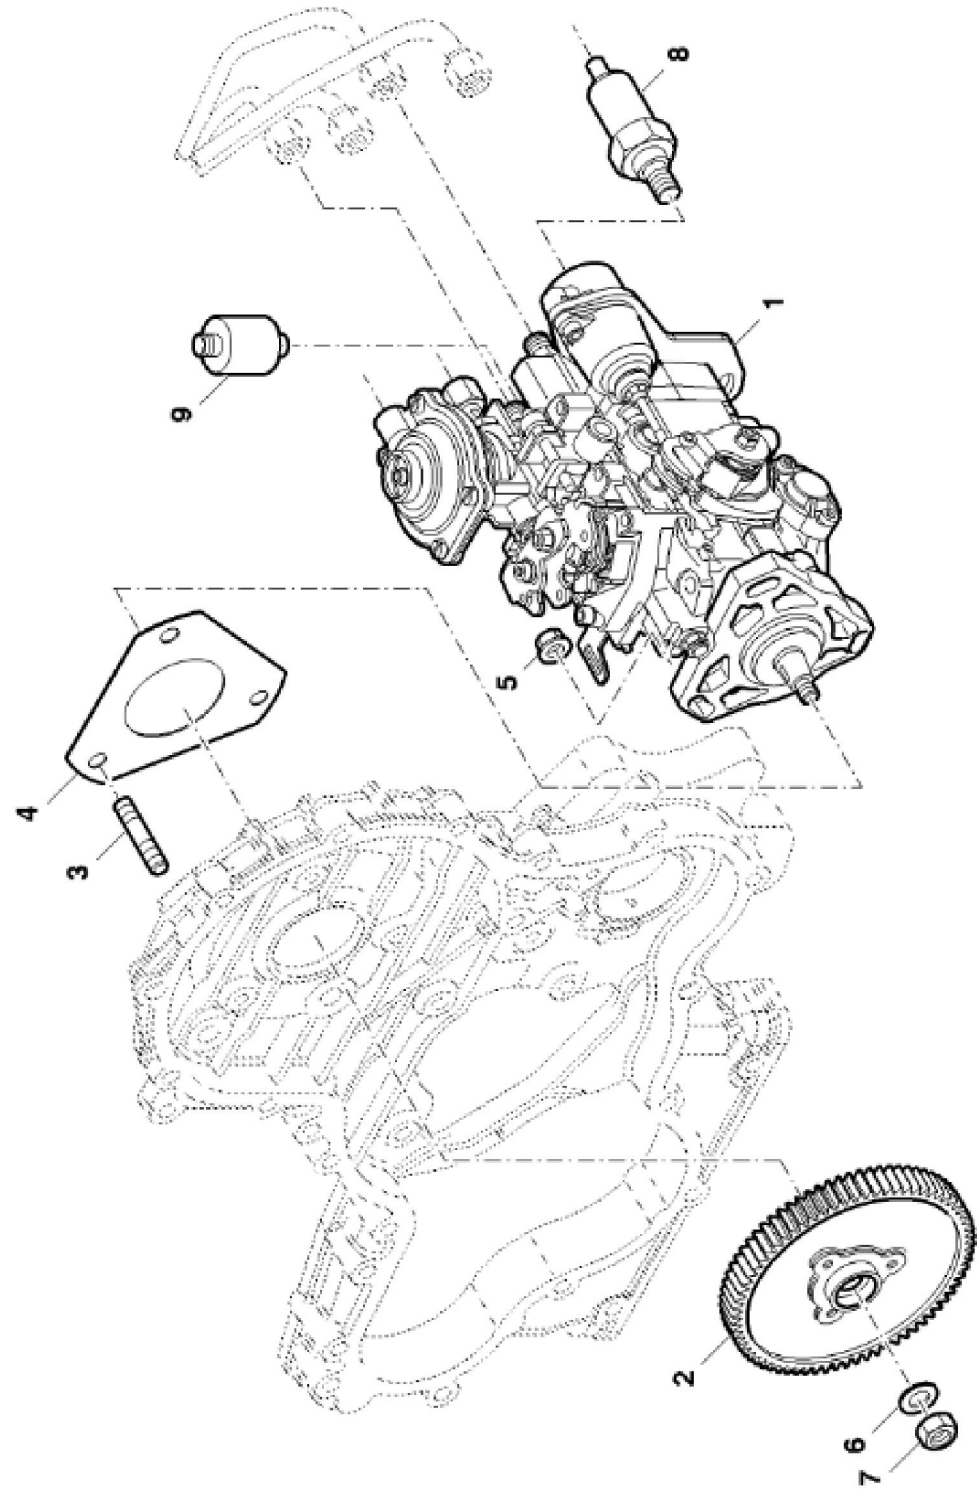

PY040246

KEY	PART NO.	PART NAME	QTY	REMARKS	
1	ER0504221916	COVER	3		
2	ER0504349057	COVER	1		
3	ER0504372247	BREATHER	1		
4	ER0504173590	ENGINE CYLINDER HEAD GASKET	4		
5	ER0016586625	BOLT	8	M8 X 35	

PY040342

KEY	PART NO.	PART NAME	QTY	REMARKS	
1	ER0504187090	PULLEY	1		
2	ER0016675835	BOLT	6	M10 X 30 mm	
3	ER0504253015	V-BELT	1		

PY040749

KEY	PART NO.	PART NAME	QTY	REMARKS	
1	ER0504180348	FLYWHEEL	1		
2	ER0016678034	BOLT	6	M8 X 1.25 X 25	
3	ER0016673735	BOLT	2	M12 X 40	
4	ER0002992544	ADHESIVE	1		
5	ER0504265766	CONNECTING ROD	1		
6	ER0504351177	SCREW	2	M8 X 1.25	

PY041545

KEY	PART NO.	PART NAME	QTY	REMARKS	
1	ER201677	HOSE GUARD	1		
2	ER136575	CLAMP	1		
3	ER202960	DOWEL PIN	2		
4	ER020781	BOLT	1	M8 X 25	
5	ER372511	FLYWHEEL	1		
6	ER405140	BRACKET	1		
7	ER383846	HOSE	1		
8	ER020778	BOLT	2	M8 X 20	
9	ER021143	BOLT	6	M12 X 50	
10	ER021148	BOLT	2	M12 X 60	
11	ER021155	BOLT	2	M12 X 80	
12	ER021157	BOLT	2	M12 X 90	
13	ER023113	WASHER	1		
14	ER022861	WASHER	12		
15	ER023109	WASHER	5		
16	ER024502	PIN	1		
17	ER026017	BEARING	1		
18	ER393149	BOLT	8	M12 X 42.5	
19	ER389183	HEAT SHIELD	1		
20	ER021419	BOLT	1	M12 X 20	
21	ER020775	BOLT	2	M18 X 12	

PY040546

KEY	PART NO.	PART NAME	QTY	REMARKS	
1	ER0504374949	FUEL INJECTION PUMP	1	(For Engine F5AE9484B)	
1	ER0504385659	FUEL INJECTION PUMP	1	(For Engine F5AE9454H)	
2	ER0504240405	GEAR	1		
3	ER0504315405	STUD	1		
4	ER0504083433	GASKET	3		
5	ER0500368408	NUT	3	M8	
6	ER0017095401	WASHER	1		
7	ER0016980331	NUT	1	M14	
8	ER0093160151	SENSOR	1		
9	ER0042533181	SOLENOID	1	12V	