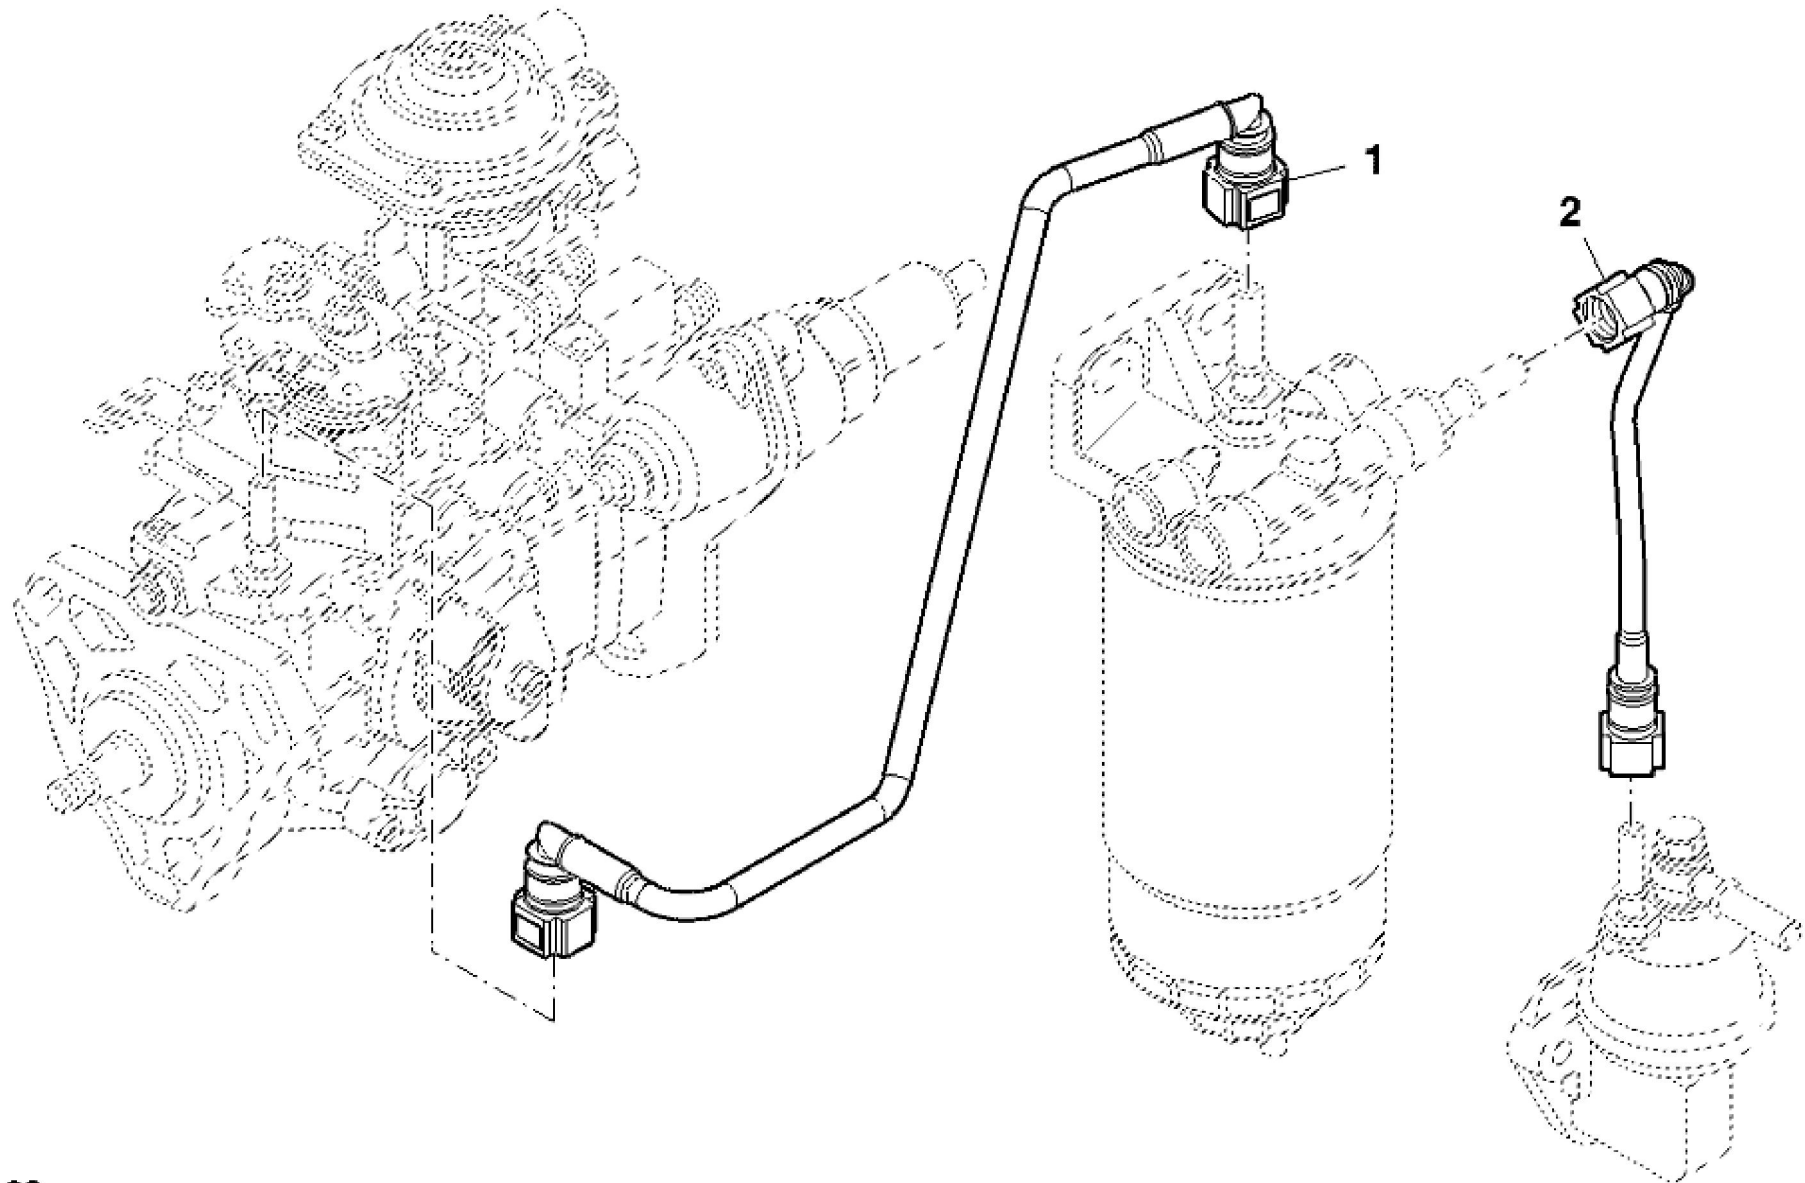

KEY	PART NO.	PART NAME	QTY	REMARKS	
1	ER0504187090	PULLEY	1		
2	ER0016675835	BOLT	6	M10 X 30 mm	
3	ER0504253015	V-BELT	1		

PY040749

KEY	PART NO.	PART NAME	QTY	REMARKS	
1	ER0504180348	FLYWHEEL	1		
2	ER0016678034	BOLT	6	M8 X 1.25 X 25	
3	ER0016673735	BOLT	2	M12 X 40	
4	ER0002992544	ADHESIVE	1		
5	ER0504265766	CONNECTING ROD	1		
6	ER0504351177	SCREW	2	M8 X 1.25	

PY040546

KEY	PART NO.	PART NAME	QTY	REMARKS	
1	ER0504374949	FUEL INJECTION PUMP	1	(For Engine F5AE9484B)	
1	ER0504385659	FUEL INJECTION PUMP	1	(For Engine F5AE9454H)	
2	ER0504240405	GEAR	1		
3	ER0504315405	STUD	1		
4	ER0504083433	GASKET	3		
5	ER0500368408	NUT	3	M8	
6	ER0017095401	WASHER	1		
7	ER0016980331	NUT	1	M14	
8	ER0093160151	SENSOR	1		
9	ER0042533181	SOLENOID	1	12V	

PY040196

KEY	PART NO.	PART NAME	QTY	REMARKS	
1	ER0504380241	FUEL PUMP	1		
2	ER0002830156	O-RING	1		
3	ER0504218933	HOLLOW SCREW	1		
4	ER0504218931	FUEL SUPPLY BANJO FITTING	1		
5	ER0017750480	GASKET	2		
6	ER0504197289	UNION FITTING	1		
7	ER0004894721	WASHER	1		
8	ER0016586925	BOLT	1	M8 X 50 mm	

PY040197

KEY	PART NO.	PART NAME	QTY	REMARKS	
1	ER0504216298	LINE	1		
2	ER0016597925	BOLT	3	M8 X 14 mm	

PY040198

KEY	PART NO.	PART NAME	QTY	REMARKS	
1	ER0504207948	LINE	1		
2	ER0504184992	FUEL LINE	1		

PY040200