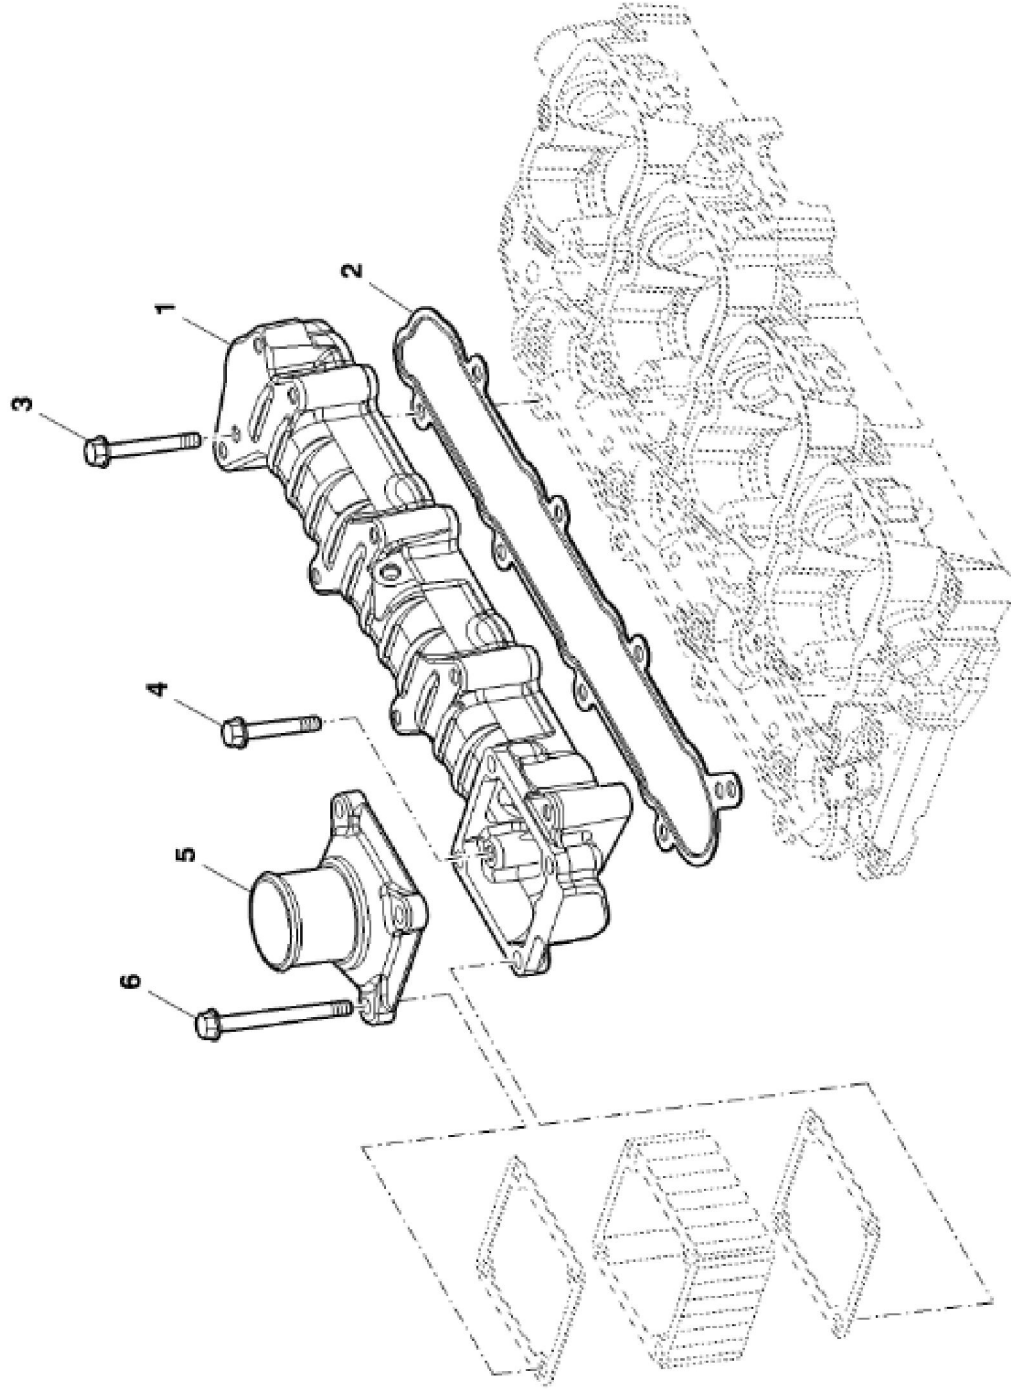

KEY	PART NO.	PART NAME	QTY	REMARKS	
1	ER0504187090	PULLEY	1		
2	ER0016675835	BOLT	6	M10 X 30 mm	
3	ER0504253015	V-BELT	1		

PY040749

KEY	PART NO.	PART NAME	QTY	REMARKS	
1	ER0504180348	FLYWHEEL	1		
2	ER0016678034	BOLT	6	M8 X 1.25 X 25	
3	ER0016673735	BOLT	2	M12 X 40	
4	ER0002992544	ADHESIVE	1		
5	ER0504265766	CONNECTING ROD	1		
6	ER0504351177	SCREW	2	M8 X 1.25	

PY040196

KEY	PART NO.	PART NAME	QTY	REMARKS	
1	ER0504380241	FUEL PUMP	1		
2	ER0002830156	O-RING	1		
3	ER0504218933	HOLLOW SCREW	1		
4	ER0504218931	FUEL SUPPLY BANJO FITTING	1		
5	ER0017750480	GASKET	2		
6	ER0504197289	UNION FITTING	1		
7	ER0004894721	WASHER	1		
8	ER0016586925	BOLT	1	M8 X 50 mm	

PY040197

KEY	PART NO.	PART NAME	QTY	REMARKS	
1	ER0504216298	LINE	1		
2	ER0016597925	BOLT	3	M8 X 14 mm	

PY040198

KEY	PART NO.	PART NAME	QTY	REMARKS	
1	ER0504207948	LINE	1		
2	ER0504184992	FUEL LINE	1		

PY040200

KEY	PART NO.	PART NAME	QTY	REMARKS	
1	ER0504372185	FUEL LINE	1		

PY040549

KEY	PART NO.	PART NAME	QTY	REMARKS	
1	ER0504341138	FUEL LINE	1		
2	ER0004896770	HOSE FITTING	1		
3	ER0004893518	HOSE FITTING	1		
4	ER0004858605	WASHER	1		
5	ER0098429625	CLAMP	2		