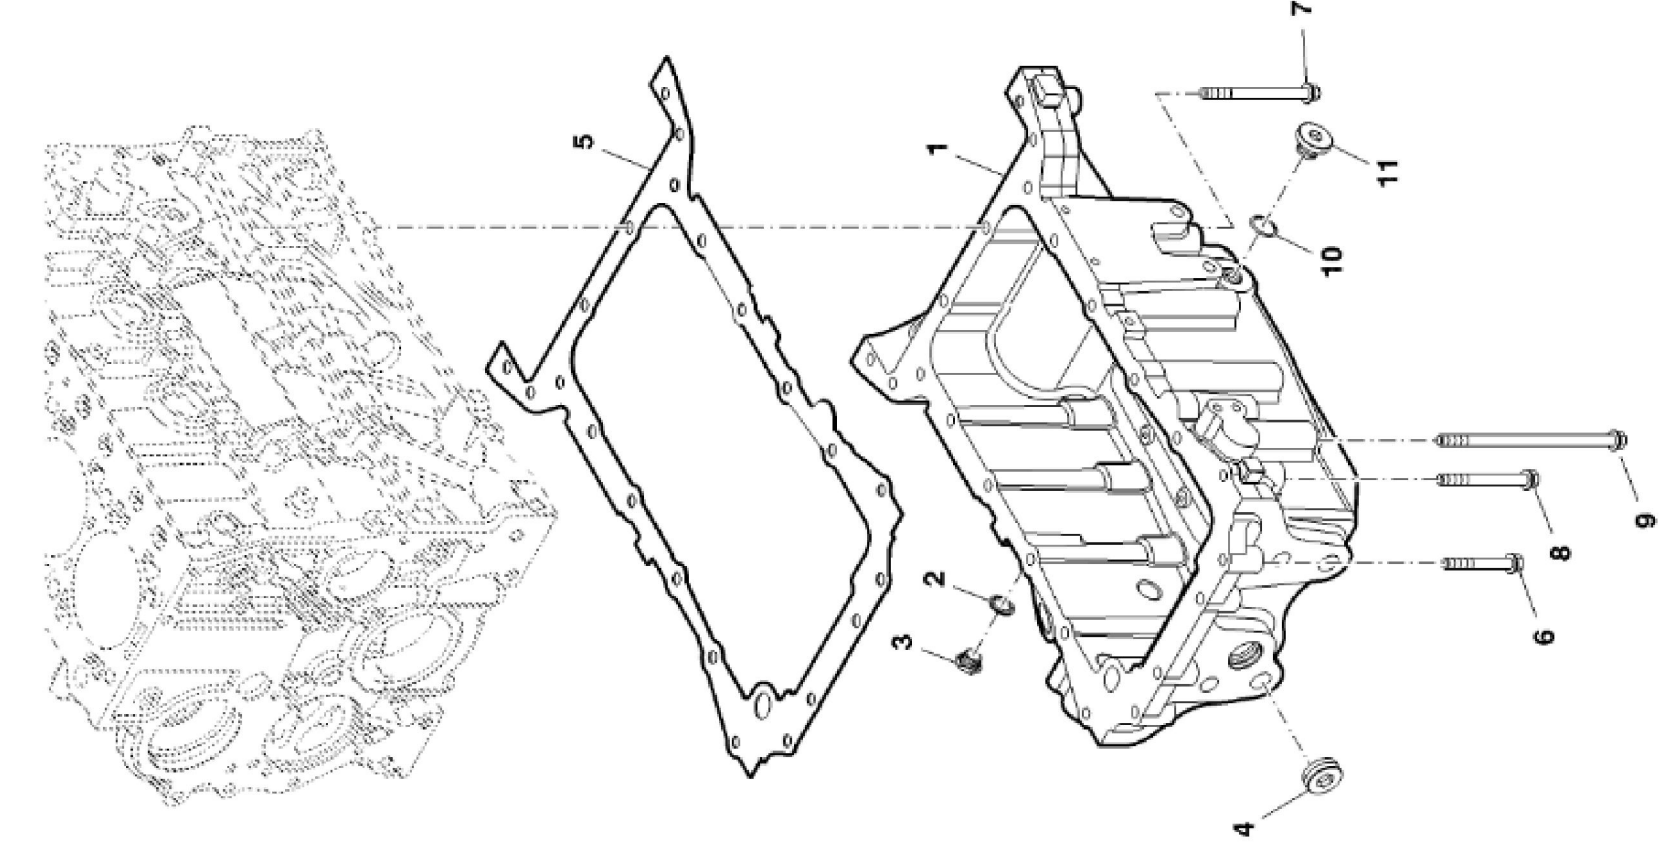

**PY040343**

KEY	PART NO.	PART NAME	QTY	REMARKS	
1	ER5801363585	PULLEY	1		
2	ER0016675835	BOLT	6		
3	ER5801440074	V-BELT	1		

PY040749

KEY	PART NO.	PART NAME	QTY	REMARKS	
1	ER0504180348	HOUSING	1		
2	ER0016678034	BOLT	6	M8 X 1.25 X 25	
3	ER0016673735	BOLT	2	M12 X 40	
4	ER0002995644	ADHESIVE	1	SUB FOR ER0002992545	
5	ER0504265766	PLATE	1		
6	ER0504351177	SCREW	2	M8 X 1.25	

PY040548

KEY	PART NO.	PART NAME	QTY	REMARKS	
1	ER5801470100	FUEL INJECTION PUMP	1		
2	ER0504387506	GEAR	1		
3	ER5801470105	FUEL RAIL	1		
4	ER0504387341	FUEL LINE	1		
5	ER0504387346	FUEL LINE	1		
6	ER0017044725	NUT	3	M8	
7	ER0017094904	WASHER	3		
8	ER5801474163	VALVE	1		
9	ER0042553494	O-RING	1		
10	ER5801474160	SENSOR	1		
11	ER5801555843	BRACKET	1		

PY040199

KEY	PART NO.	PART NAME	QTY	REMARKS	
1	ER5801476221	VALVE	1		
2	ER0004858608	SEALING RING	3	ID = 14 mm	
3	ER5801518619	THREADED NIPPLE	2		
4	ER5801476218	FUEL LINE	1		
5	ER5801496365	FUEL LINE	1		
6	ER0504385537	FUEL LINE	1		
7	ER0504388781	FUEL LINE	1		
8	ER0504385539	FUEL LINE	1		
9	ER0016673835	BOLT	1	M8 X 30 mm	
10	ER0016597925	CAP	1	M8 X 14 mm	
11	ER0504332889	GASKET	1		
12	ER0017316290	CLIP	1		

PY042040

KEY	PART NO.	PART NAME	QTY	REMARKS	
1	ER0504388669	EXHAUST MANIFOLD	1		
2	ER0504170332	EXHAUST MANIFOLD	1		
3	ER0504294819	NUT	8		
4	ER0016729434	STUD	2		
5	ER0500322677	NUT	2		

PY040450

KEY	PART NO.	PART NAME	QTY	REMARKS	
1	ER5801459439	INTAKE MANIFOLD	1		
2	ER0504380898	GASKET	1		
3	ER0504387920	GASKET	1		
4	ER0504385542	VALVE	1		
5	ER0504381914	HOSE FITTING	1		
6	ER0016673835	BOLT	2		
7	ER0016598425	BOLT	5		
8	ER0013518021	STUD	2		
9	ER0016728524	STUD	2		
10	ER0016586925	BOLT	2		