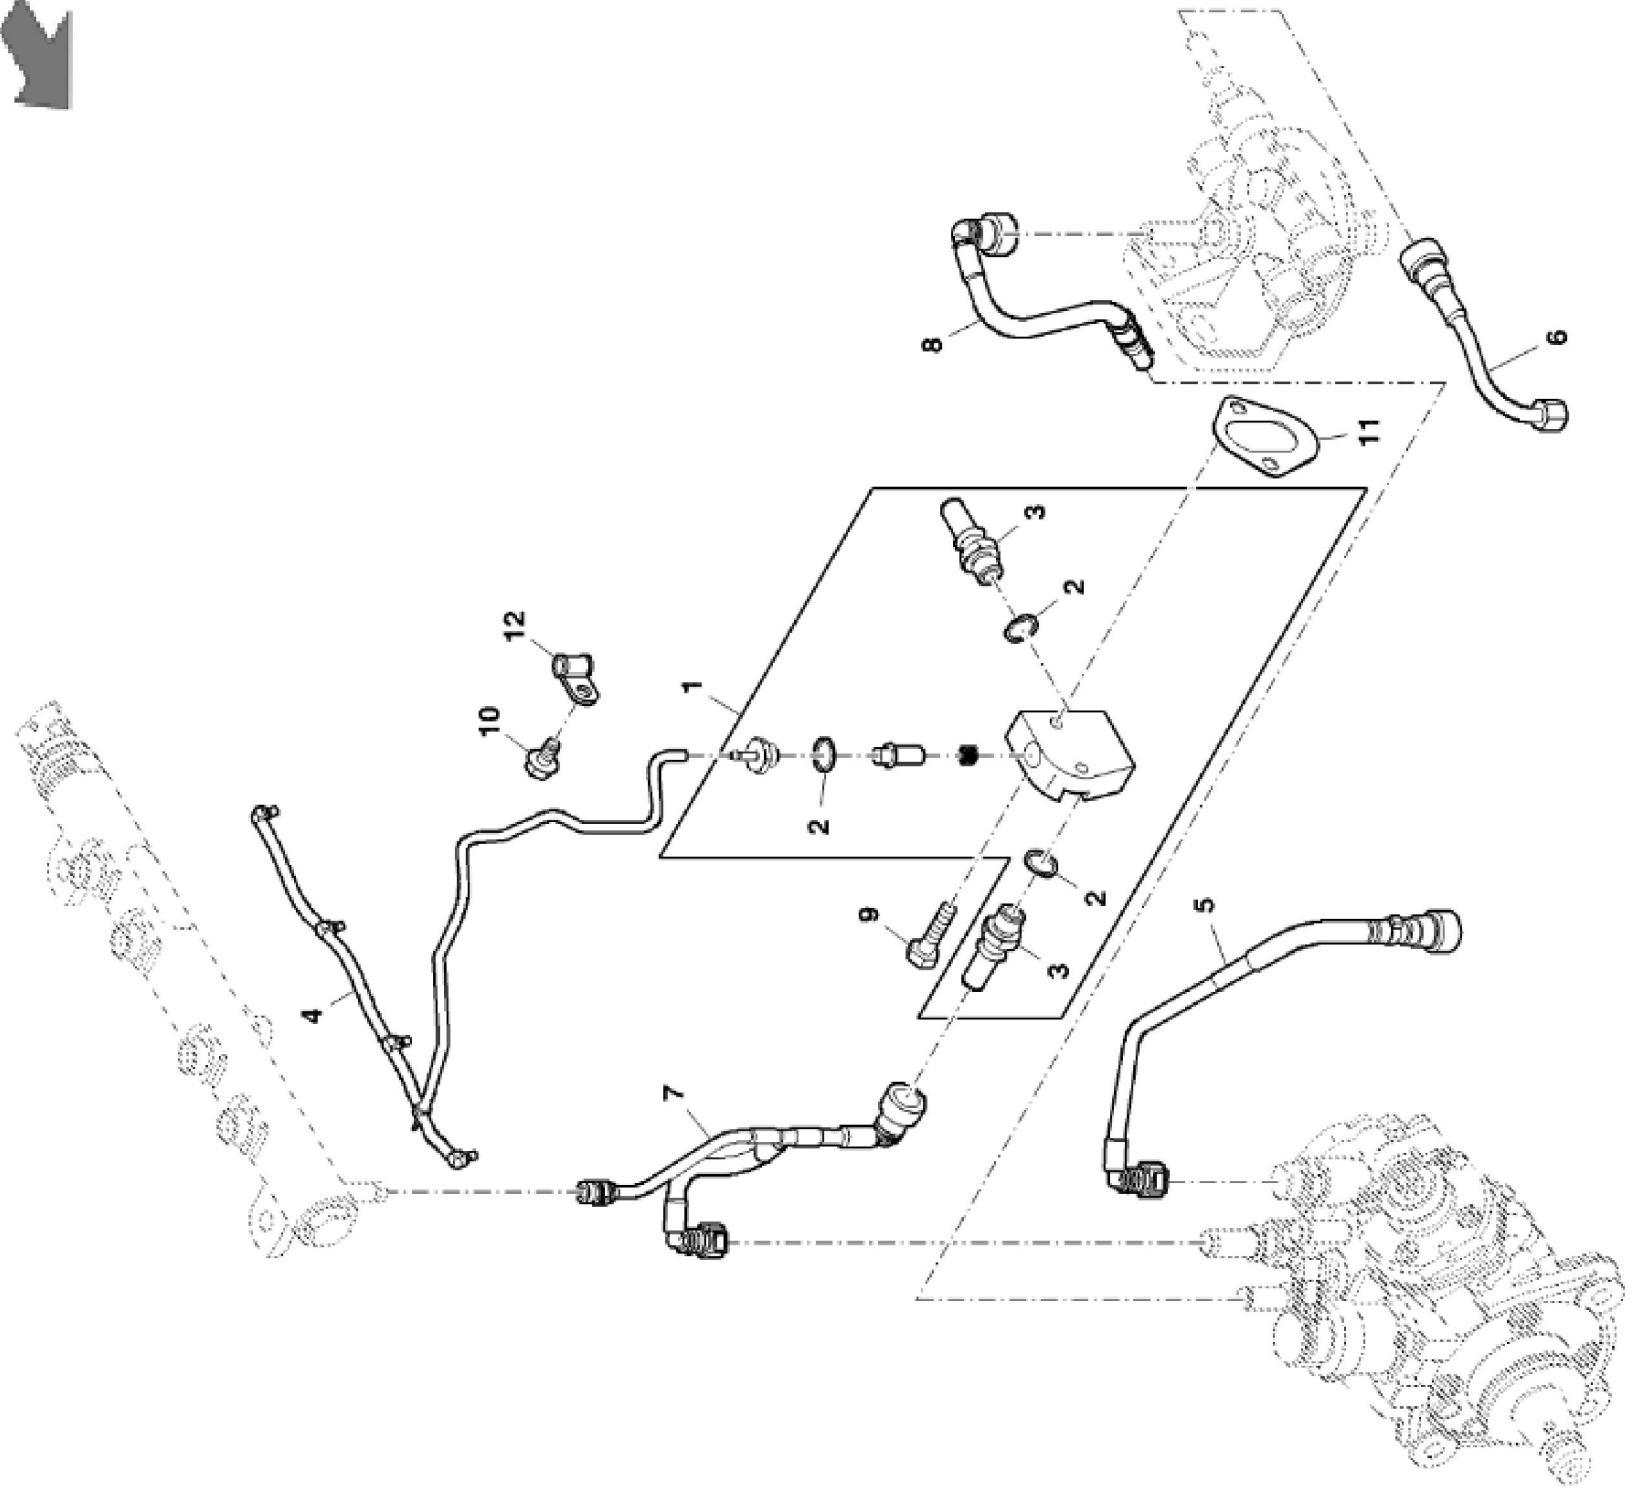

**PY040343**

KEY	PART NO.	PART NAME	QTY	REMARKS	
1	ER5801363585	PULLEY	1		
2	ER0016675835	BOLT	6		
3	ER5801440074	V-BELT	1		

PY040749

KEY	PART NO.	PART NAME	QTY	REMARKS	
1	ER0504180348	HOUSING	1		
2	ER0016678034	BOLT	6	M8 X 1.25 X 25	
3	ER0016673735	BOLT	2	M12 X 40	
4	ER0002995644	ADHESIVE	1	SUB FOR ER0002992545	
5	ER0504265766	PLATE	1		
6	ER0504351177	SCREW	2	M8 X 1.25	

PY041544

KEY	PART NO.	PART NAME	QTY	REMARKS	
1	ER372511	FLYWHEEL	1		
2	ER393149	BOLT	8	M12 X 42.5	
3	ER415656	HEAT SHIELD	1		
4	ER415680	HEAT SHIELD	1		
5	ER419470	COVER	1		
6	ER020744	BOLT	4	M6 X 12	
7	ER020775	BOLT	3	M8 X 12	
8	ER020776	BOLT	1	M8 X 16	
9	ER021143	BOLT	6	M12 X 50	
10	ER021148	BOLT	2	M12 X 60	
11	ER021155	BOLT	2	M12 X 80	
12	ER021157	BOLT	2	M12 X 90	
13	ER021419	BOLT	1	M12 X 20	
14	ER022861	WASHER	12		
15	ER023066	WASHER	4		
16	ER023109	WASHER	4		
17	ER023113	WASHER	1		
18	ER024502	PIN	1		
19	ER026017	BEARING	1		
20	ER202960	DOWEL PIN	2		

PY040548

KEY	PART NO.	PART NAME	QTY	REMARKS	
1	ER5801470100	FUEL INJECTION PUMP	1		
2	ER0504387506	GEAR	1		
3	ER5801470105	FUEL RAIL	1		
4	ER0504387341	FUEL LINE	1		
5	ER0504387346	FUEL LINE	1		
6	ER0017044725	NUT	3	M8	
7	ER0017094904	WASHER	3		
8	ER5801474163	VALVE	1		
9	ER0042553494	O-RING	1		
10	ER5801474160	SENSOR	1		
11	ER5801555843	BRACKET	1		

PY040199

KEY	PART NO.	PART NAME	QTY	REMARKS	
1	ER5801476221	VALVE	1		
2	ER0004858608	SEALING RING	3	ID = 14 mm	
3	ER5801518619	THREADED NIPPLE	2		
4	ER5801476218	FUEL LINE	1		
5	ER5801496365	FUEL LINE	1		
6	ER0504385537	FUEL LINE	1		
7	ER0504388781	FUEL LINE	1		
8	ER0504385539	FUEL LINE	1		
9	ER0016673835	BOLT	1	M8 X 30 mm	
10	ER0016597925	CAP	1	M8 X 14 mm	
11	ER0504332889	GASKET	1		
12	ER0017316290	CLIP	1		