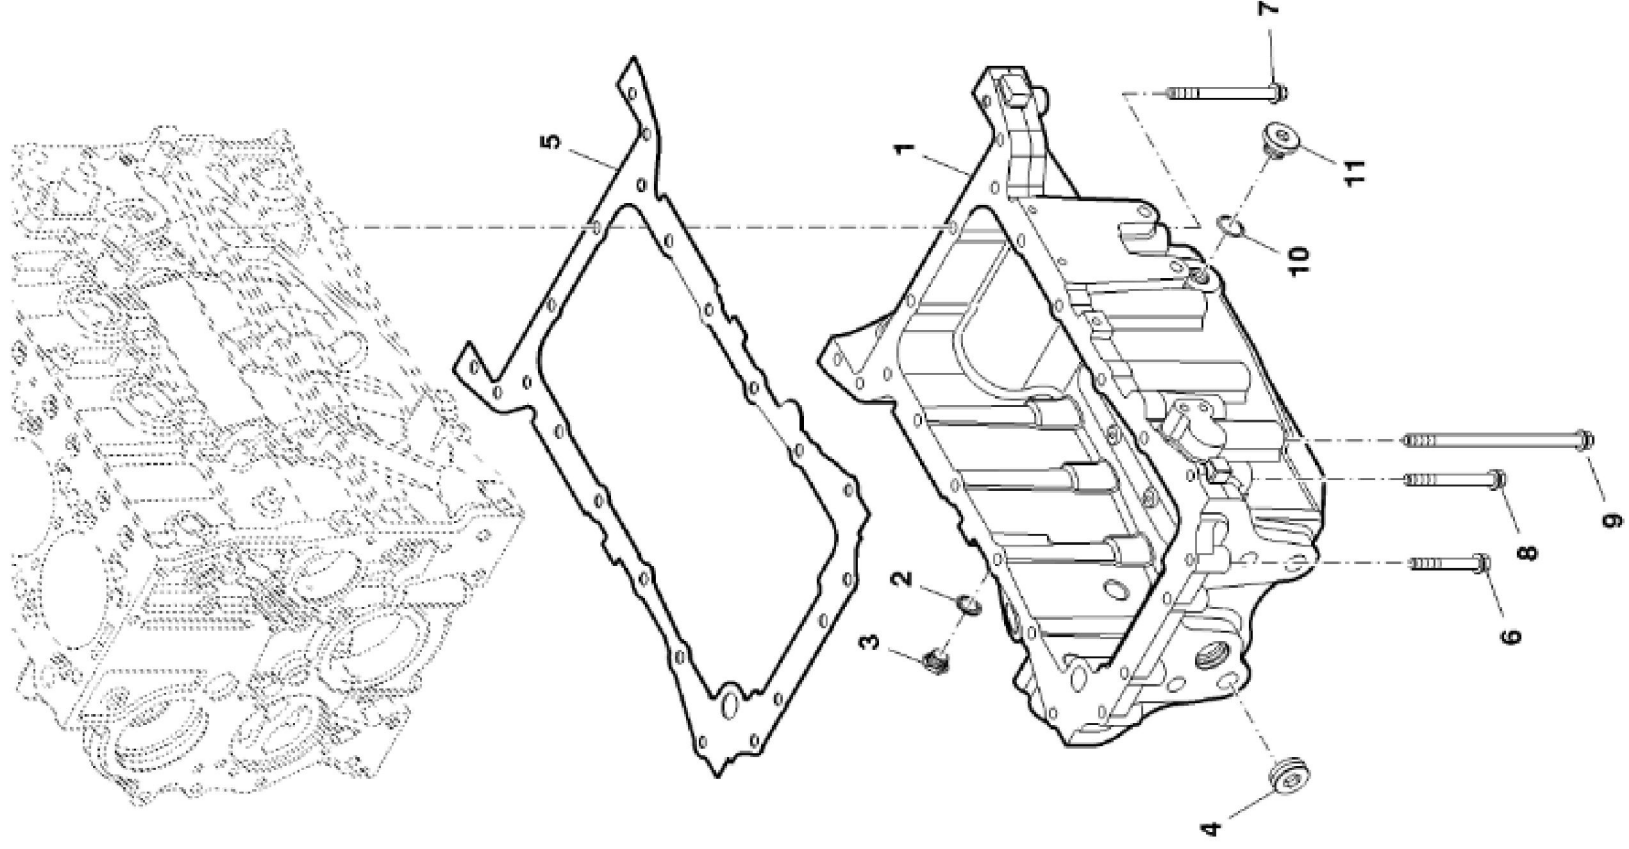

PY040548

KEY	PART NO.	PART NAME	QTY	REMARKS	
1	ER5801470100	FUEL INJECTION PUMP	1		
2	ER0504387506	GEAR	1		
3	ER5801470105	FUEL RAIL	1		
4	ER0504387341	FUEL LINE	1		
5	ER0504387346	FUEL LINE	1		
6	ER0017044725	NUT	3	M8	
7	ER0017094904	WASHER	3		
8	ER5801474163	VALVE	1		
9	ER0042553494	O-RING	1		
10	ER5801474160	SENSOR	1		
11	ER5801555843	BRACKET	1		

KEY	PART NO.	PART NAME	QTY	REMARKS	
1	ER5801470098	ELECTRONIC UNIT INJECTOR	4		
2	ER0004899689	WASHER	4		
3	ER0504378841	BRACKET	4		
4	ER5801473742	STUD	4		
5	ER0500353601	WASHER	4		
6	ER0017044735	NUT	4	M8	
7	ER0008097971	CLAMP	4		

PY040199

KEY	PART NO.	PART NAME	QTY	REMARKS	
1	ER5801476221	VALVE	1		
2	ER0004858608	SEALING RING	3	ID = 14 mm	
3	ER5801518619	THREADED NIPPLE	2		
4	ER5801476218	FUEL LINE	1		
5	ER5801496365	FUEL LINE	1		
6	ER0504385537	FUEL LINE	1		
7	ER0504388781	FUEL LINE	1		
8	ER0504385539	FUEL LINE	1		
9	ER0016673835	BOLT	1	M8 X 30 mm	
10	ER0016597925	CAP	1	M8 X 14 mm	
11	ER0504332889	GASKET	1		
12	ER0017316290	CLIP	1		

PY042040

KEY	PART NO.	PART NAME	QTY	REMARKS	
1	ER0504388669	EXHAUST MANIFOLD	1		
2	ER0504170332	EXHAUST MANIFOLD	1		
3	ER0504294819	NUT	8		
4	ER0016729434	STUD	2		
5	ER0500322677	NUT	2		

PY040450

KEY	PART NO.	PART NAME	QTY	REMARKS	
1	ER5801459439	INTAKE MANIFOLD	1		
2	ER0504380898	GASKET	1		
3	ER0504387920	GASKET	1		
4	ER0504385542	VALVE	1		
5	ER0504381914	HOSE FITTING	1		
6	ER0016673835	BOLT	2		
7	ER0016598425	BOLT	5		
8	ER0013518021	STUD	2		
9	ER0016728524	STUD	2		
10	ER0016586925	BOLT	2		