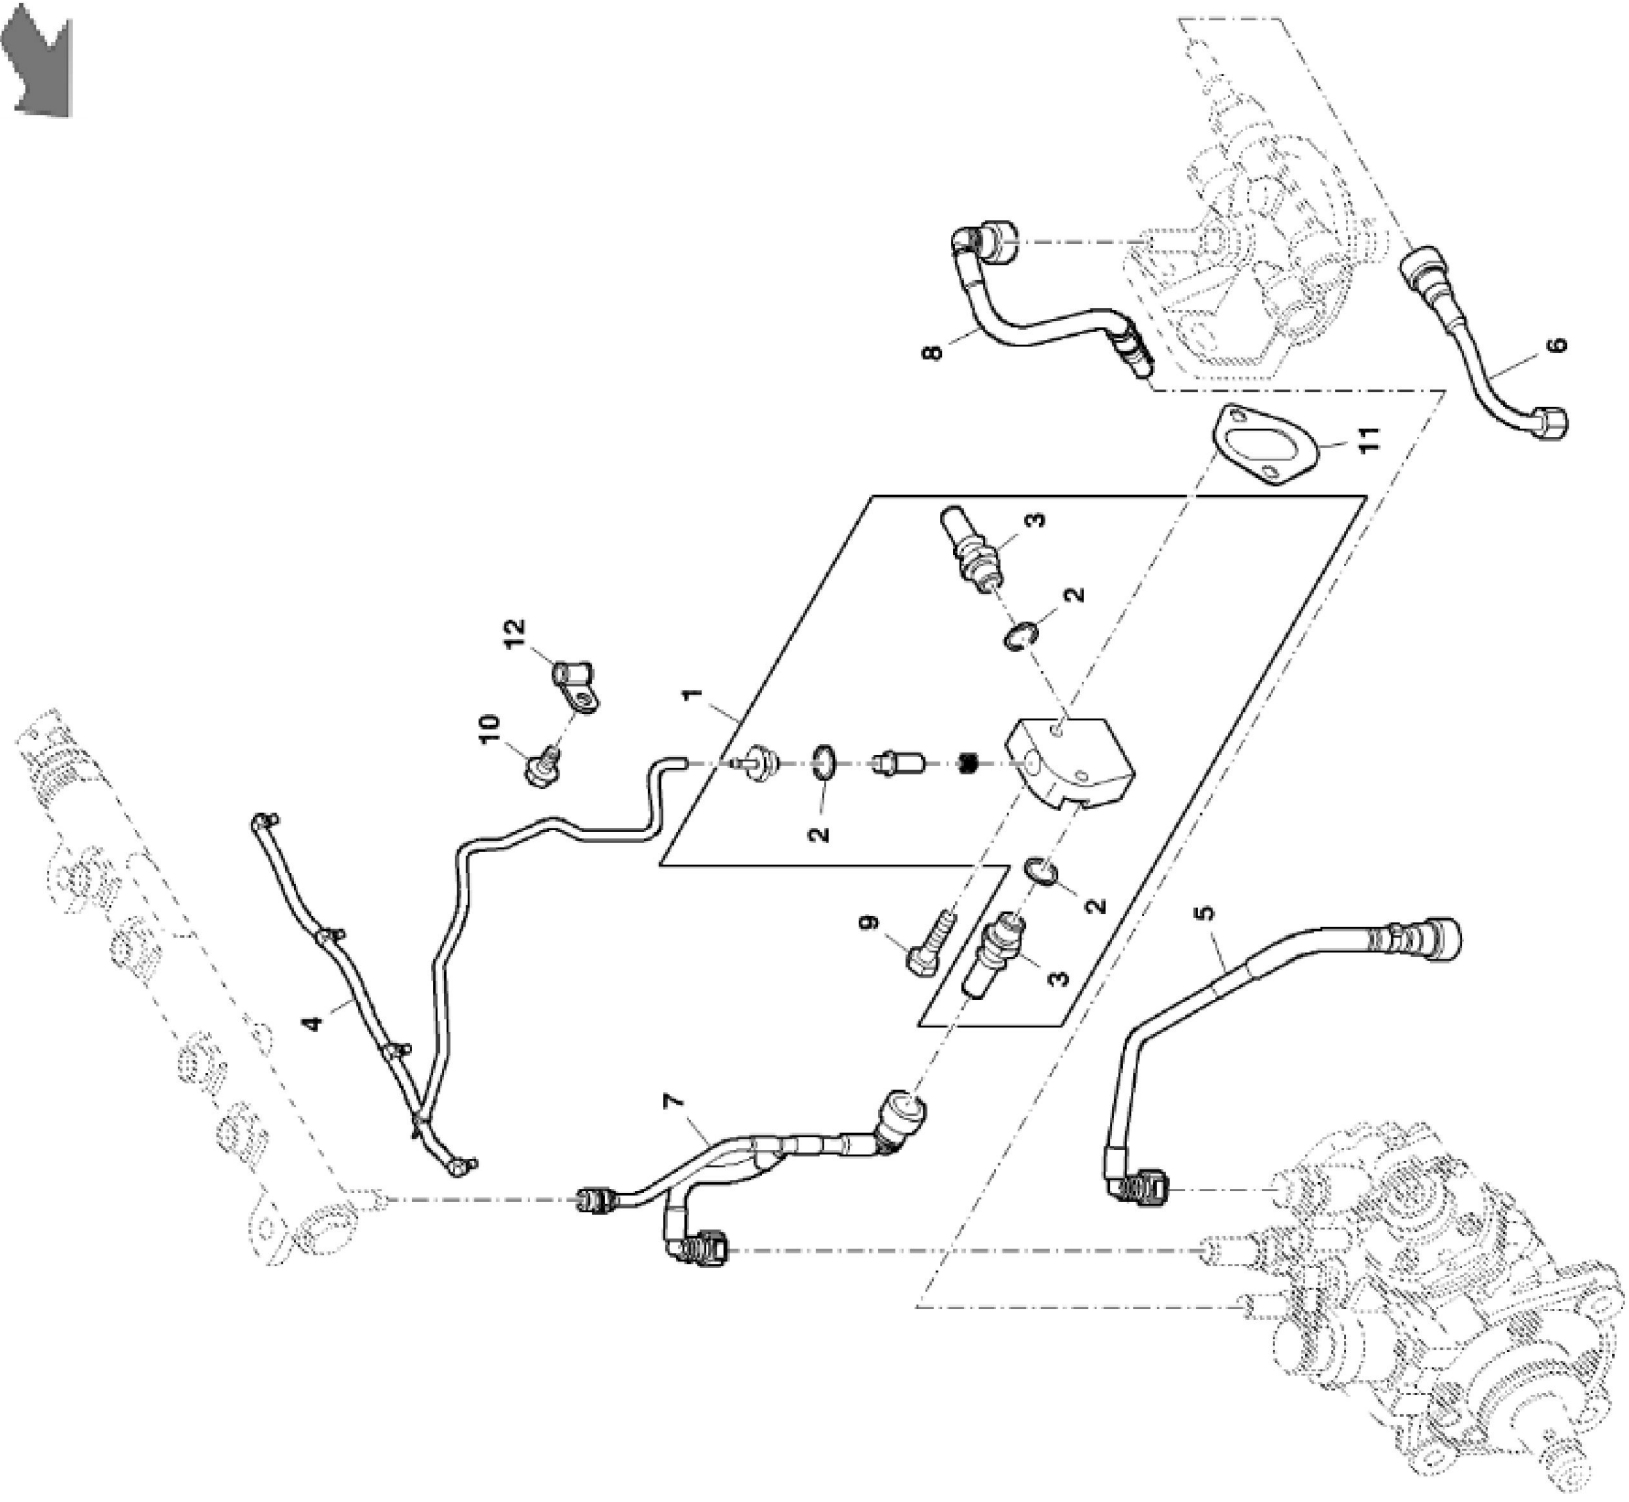

PY040343

KEY	PART NO.	PART NAME	QTY	REMARKS	
1	ER5801363585	PULLEY	1		
2	ER0016675835	BOLT	6		
3	ER5801440074	V-BELT	1		

PY040749

KEY	PART NO.	PART NAME	QTY	REMARKS	
1	ER0504180348	HOUSING	1		
2	ER0016678034	BOLT	6	M8 X 1.25 X 25	
3	ER0016673735	BOLT	2	M12 X 40	
4	ER0002995644	ADHESIVE	1	SUB FOR ER0002992545	
5	ER0504265766	PLATE	1		
6	ER0504351177	SCREW	2	M8 X 1.25	

PY041544

KEY	PART NO.	PART NAME	QTY	REMARKS	
1	ER372511	FLYWHEEL	1		
2	ER393149	BOLT	8	M12 X 42.5	
3	ER415656	HEAT SHIELD	1		
4	ER415680	HEAT SHIELD	1		
5	ER419470	COVER	1		
6	ER020744	BOLT	4	M6 X 12	
7	ER020775	BOLT	3	M8 X 12	
8	ER020776	BOLT	1	M8 X 16	
9	ER021143	BOLT	6	M12 X 50	
10	ER021148	BOLT	2	M12 X 60	
11	ER021155	BOLT	2	M12 X 80	
12	ER021157	BOLT	2	M12 X 90	
13	ER021419	BOLT	1	M12 X 20	
14	ER022861	WASHER	12		
15	ER023066	WASHER	4		
16	ER023109	WASHER	4		
17	ER023113	WASHER	1		
18	ER024502	PIN	1		
19	ER026017	BEARING	1		
20	ER202960	DOWEL PIN	2		

PY040548

KEY	PART NO.	PART NAME	QTY	REMARKS	
1	ER5801470100	FUEL INJECTION PUMP	1		
2	ER0504387506	GEAR	1		
3	ER5801470105	FUEL RAIL	1		
4	ER0504387341	FUEL LINE	1		
5	ER0504387346	FUEL LINE	1		
6	ER0017044725	NUT	3	M8	
7	ER0017094904	WASHER	3		
8	ER5801474163	VALVE	1		
9	ER0042553494	O-RING	1		
10	ER5801474160	SENSOR	1		
11	ER5801555843	BRACKET	1		

PY040199

KEY	PART NO.	PART NAME	QTY	REMARKS	
1	ER5801476221	VALVE	1		
2	ER0004858608	SEALING RING	3	ID = 14 mm	
3	ER5801518619	THREADED NIPPLE	2		
4	ER5801476218	FUEL LINE	1		
5	ER5801496365	FUEL LINE	1		
6	ER0504385537	FUEL LINE	1		
7	ER0504388781	FUEL LINE	1		
8	ER0504385539	FUEL LINE	1		
9	ER0016673835	BOLT	1	M8 X 30 mm	
10	ER0016597925	CAP	1	M8 X 14 mm	
11	ER0504332889	GASKET	1		
12	ER0017316290	CLIP	1		