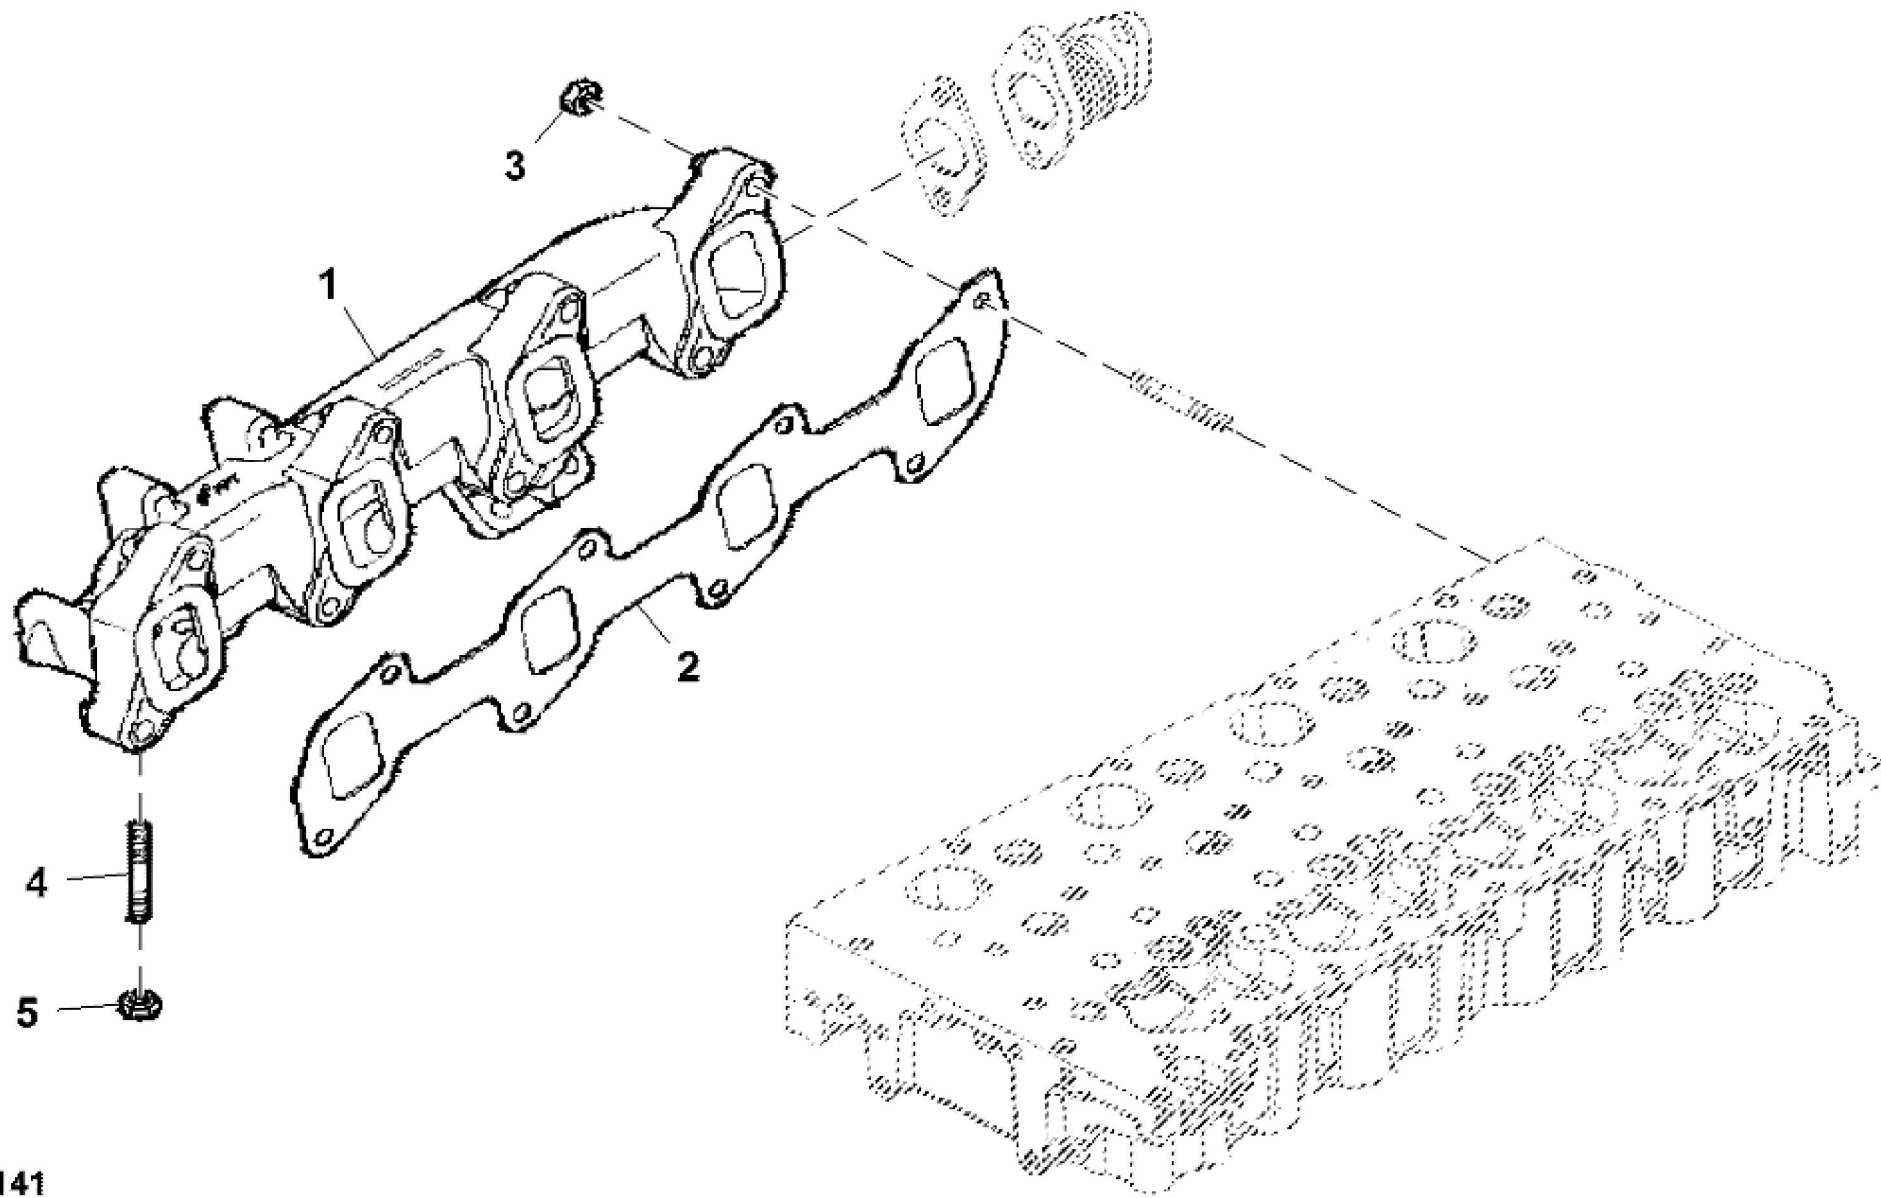

KEY	PART NO.	PART NAME	QTY	REMARKS
1	ER5801958838	HEAT EXCHANGER	1	
2	ER5801669153	CHECK VALVE	1	
3	ER0504385412	CLIP	1	
4	ER5801596396	WATER TRAP	1	
5	ER0017281881	O-RING	3	
6	ER0018186570	CLIP	8	
7	ER5801385612	WATER TRAP	1	
8	ER0017289181	O-RING	1	
9	ER5801560222	HOSE FITTING	1	
10	ER0504341194	GASKET	3	
11	ER5801602826	BOLT	2	
12	ER0016598325	BOLT	3	M8 X 100
13	ER0017044725	NUT	2	M8 X 1.25
14	ER5801530821	HOSE	1	
15	ER0004798845	SCREW	3	LGTH = 103 mm
16	ER5801602848	BOLT	2	
17	ER0018137825	BOLT	2	M6 X 16

LX246141