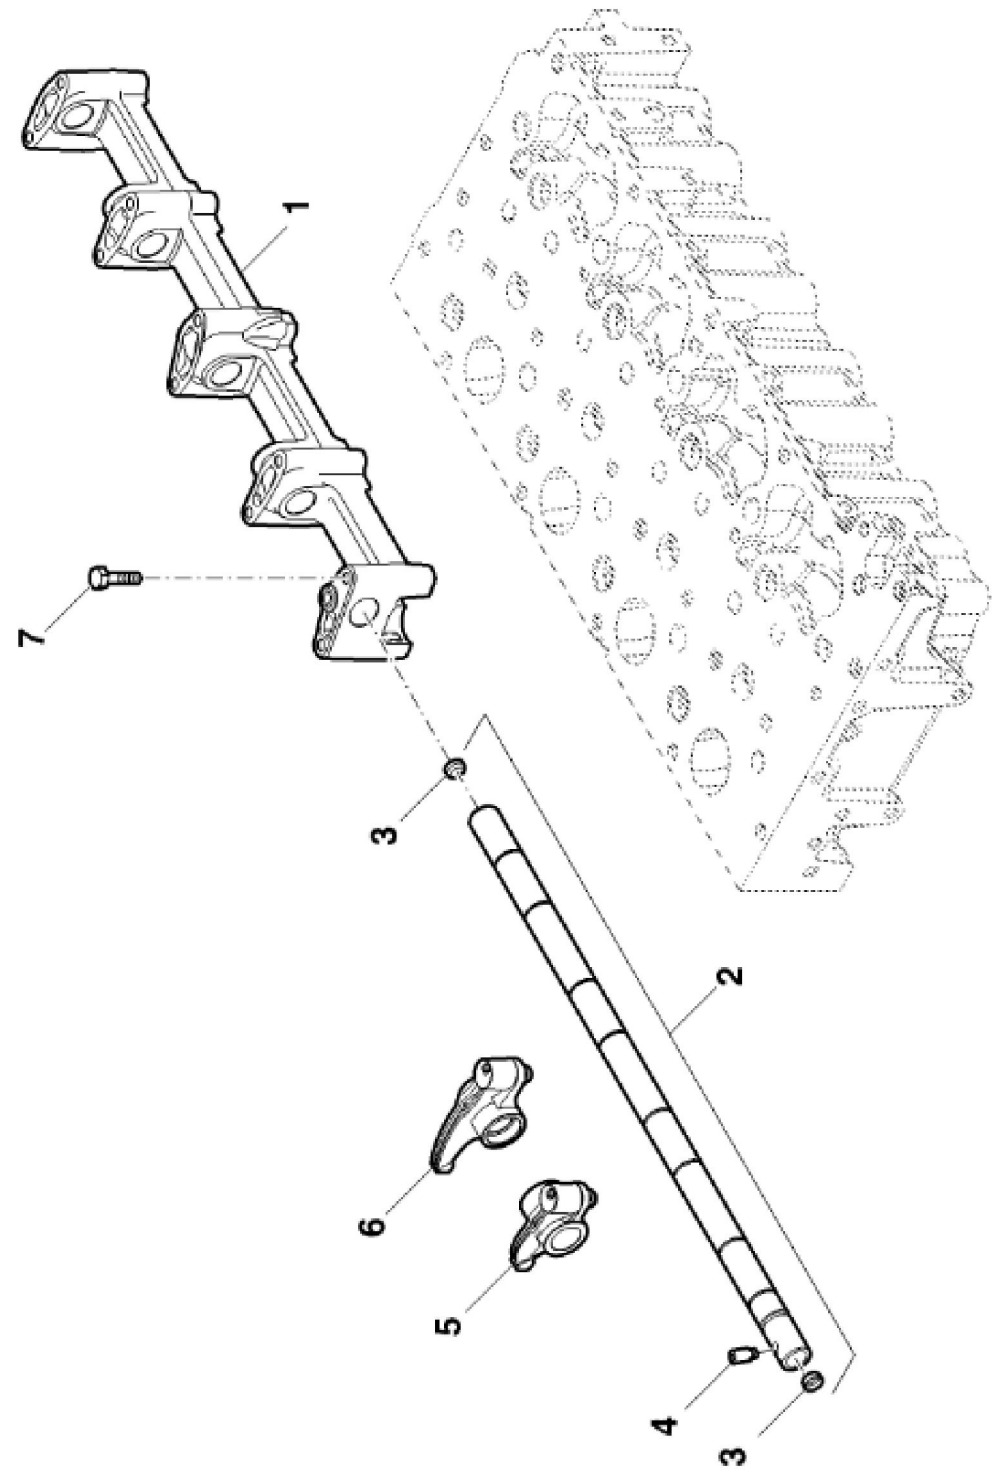

LX246142

KEY	PART NO.	PART NAME	QTY	REMARKS	
1	ER5801363585	PULLEY	1		
2	ER0016675835	BOLT	6		
3	ER5801380424	SPACER	1		
4	ER5801440074	V-BELT	1		

LX245608

KEY	PART NO.	PART NAME	QTY	REMARKS	
1	ER0504180348	HOUSING	1		
2	ER0016678034	BOLT	6	M12 X 40	
3	ER0016673735	BOLT	2	M8 X 1.25 X 25	
4	ER0002995644	ADHESIVE	1		
5	ER0004895378	PLUG	1		
6	ER0017288480	O-RING	1		

PY040548

KEY	PART NO.	PART NAME	QTY	REMARKS	
1	ER5801470100	FUEL INJECTION PUMP	1		
2	ER0504387506	GEAR	1		
3	ER5801470105	FUEL RAIL	1		
4	ER0504387341	FUEL LINE	1		
5	ER0504387346	FUEL LINE	1		
6	ER0017044725	NUT	3	M8 X 1.25	
7	ER0017094904	WASHER	3		
8	ER5801474163	VALVE	1		
9	ER0042553494	O-RING	1		
10	ER5801474160	SENSOR	1	(Pressure Sensor)	
11	ER5801555843	BRACKET	1		

LX240790

KEY	PART NO.	PART NAME	QTY	REMARKS	
1	ER0504389002	CYLINDER HEAD	1		
2	ER0504162949	VALVE SEAT	4		
3	ER0004749397	GUIDE	8	STD	
3	ER0004749398	GUIDE	8	DIA = + 0.1 mm	
3	ER0004749399	GUIDE	8	DIA = + 0.2 mm	
4	ER5801475385	STUD	8	M8 X 1.25	
5	ER0016990970	PLUG	1		
6	ER0504254094	VALVE SEAT	4		
7	ER0016988301	PLUG	8		
8	ER0504387778	INTAKE VALVE	4		
9	ER0504387779	EXHAUST VALVE	4		
10	ER0504178119	CAP	8		
11	ER0004812347	SPRING	8		
12	ER0004780558	CAP	8		
13	ER0040101573	CAP	8		
14	ER0004819891	RETAINER	16		
15	ER0504081521	STUD	6	M15 X 1.5 X 193	
16	ER0504081533	STUD	4	M12 X 1.5 X 162	
17	ER5801450757	GASKET	1	TK = + 0.8 mm	
17	ER5801450758	GASKET	1	TK = + 0.7 mm	
18	ER0504387777	VALVE COVER	8		
19	ER0099435557	DOWEL PIN	1		
20	ER0016990670	PLUG	4		

LX246143

KEY	PART NO.	PART NAME	QTY	REMARKS	
1	ER5801698739	VALVE	1		
2	ER0504332869	COVER	1		
3	ER0017316290	CLIP	1		
4	ER5801476218	FUEL LINE	1		
5	ER5801496365	FUEL LINE	1		
6	ER0504385537	FUEL LINE	1		
7	ER0504388781	FUEL LINE	1		
8	ER0504385539	FUEL LINE	1		
9	ER0016586725	BOLT	2	M8 X 30	
10	ER0016597925	BOLT	2	M8 X 14	
11	ER0504332889	GASKET	1		