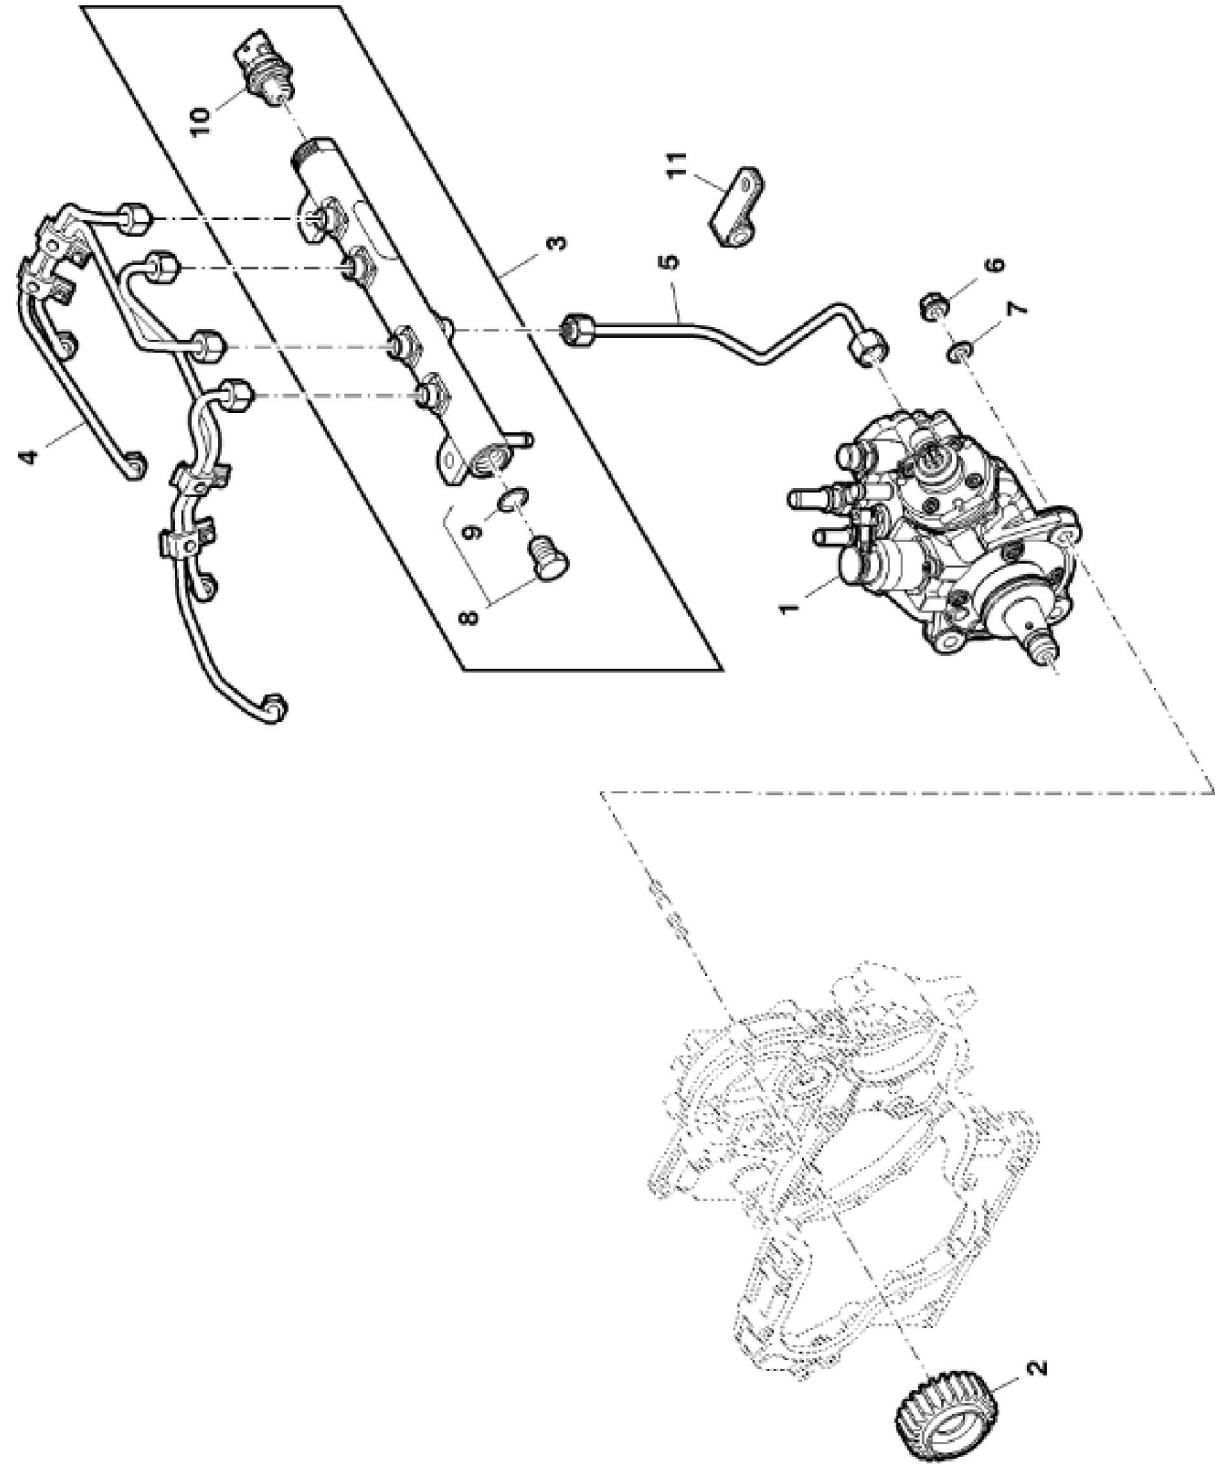

LX246142

KEY	PART NO.	PART NAME	QTY	REMARKS	
1	ER5801363585	PULLEY	1		
2	ER0016675835	BOLT	6		
3	ER5801380424	SPACER	1		
4	ER5801440074	V-BELT	1		

LX245608

KEY	PART NO.	PART NAME	QTY	REMARKS	
1	ER0504180348	HOUSING	1		
2	ER0016678034	BOLT	6	M12 X 40	
3	ER0016673735	BOLT	2	M8 X 1.25 X 25	
4	ER0002995644	ADHESIVE	1		
5	ER0004895378	PLUG	1		
6	ER0017288480	O-RING	1		

LX245582

KEY	PART NO.	PART NAME	QTY	REMARKS	
1	ER372511	FLYWHEEL	1	(PowrReverser™) 11"	
1	ER436582	FLYWHEEL	1	(Mechanical Transmission) 12"	
2	ER393149	SELF-LOCKING SCREW	8	M12 X 42.5	
3	ER021143	SCREW	6	M12 X 50	
4	ER021148	SCREW	2	M12 X 60	
5	ER021155	SCREW	2	M12 X 80	
6	ER021157	BOLT	2	M12 X 90	
7	ER022861	WASHER	12		
8	ER024502	PIN	1		
9	ER026017	BEARING	1	(Mechanical Transmission) 12"	
10	ER202960	DOWEL PIN	2		

PY040548

KEY	PART NO.	PART NAME	QTY	REMARKS	
1	ER5801470100	FUEL INJECTION PUMP	1		
2	ER0504387506	GEAR	1		
3	ER5801470105	FUEL RAIL	1		
4	ER0504387341	FUEL LINE	1		
5	ER0504387346	FUEL LINE	1		
6	ER0017044725	NUT	3	M8 X 1.25	
7	ER0017094904	WASHER	3		
8	ER5801474163	VALVE	1		
9	ER0042553494	O-RING	1		
10	ER5801474160	SENSOR	1	(Pressure Sensor)	
11	ER5801555843	BRACKET	1		

LX240790

KEY	PART NO.	PART NAME	QTY	REMARKS	
1	ER0504389002	CYLINDER HEAD	1		
2	ER0504162949	VALVE SEAT	4		
3	ER0004749397	GUIDE	8	STD	
3	ER0004749398	GUIDE	8	DIA = + 0.1 mm	
3	ER0004749399	GUIDE	8	DIA = + 0.2 mm	
4	ER5801475385	STUD	8	M8 X 1.25	
5	ER0016990970	PLUG	1		
6	ER0504254094	VALVE SEAT	4		
7	ER0016988301	PLUG	8		
8	ER0504387778	INTAKE VALVE	4		
9	ER0504387779	EXHAUST VALVE	4		
10	ER0504178119	CAP	8		
11	ER0004812347	SPRING	8		
12	ER0004780558	CAP	8		
13	ER0040101573	CAP	8		
14	ER0004819891	RETAINER	16		
15	ER0504081521	STUD	6	M15 X 1.5 X 193	
16	ER0504081533	STUD	4	M12 X 1.5 X 162	
17	ER5801450757	GASKET	1	TK = + 0.8 mm	
17	ER5801450758	GASKET	1	TK = + 0.7 mm	
18	ER0504387777	VALVE COVER	8		
19	ER0099435557	DOWEL PIN	1		
20	ER0016990670	PLUG	4		