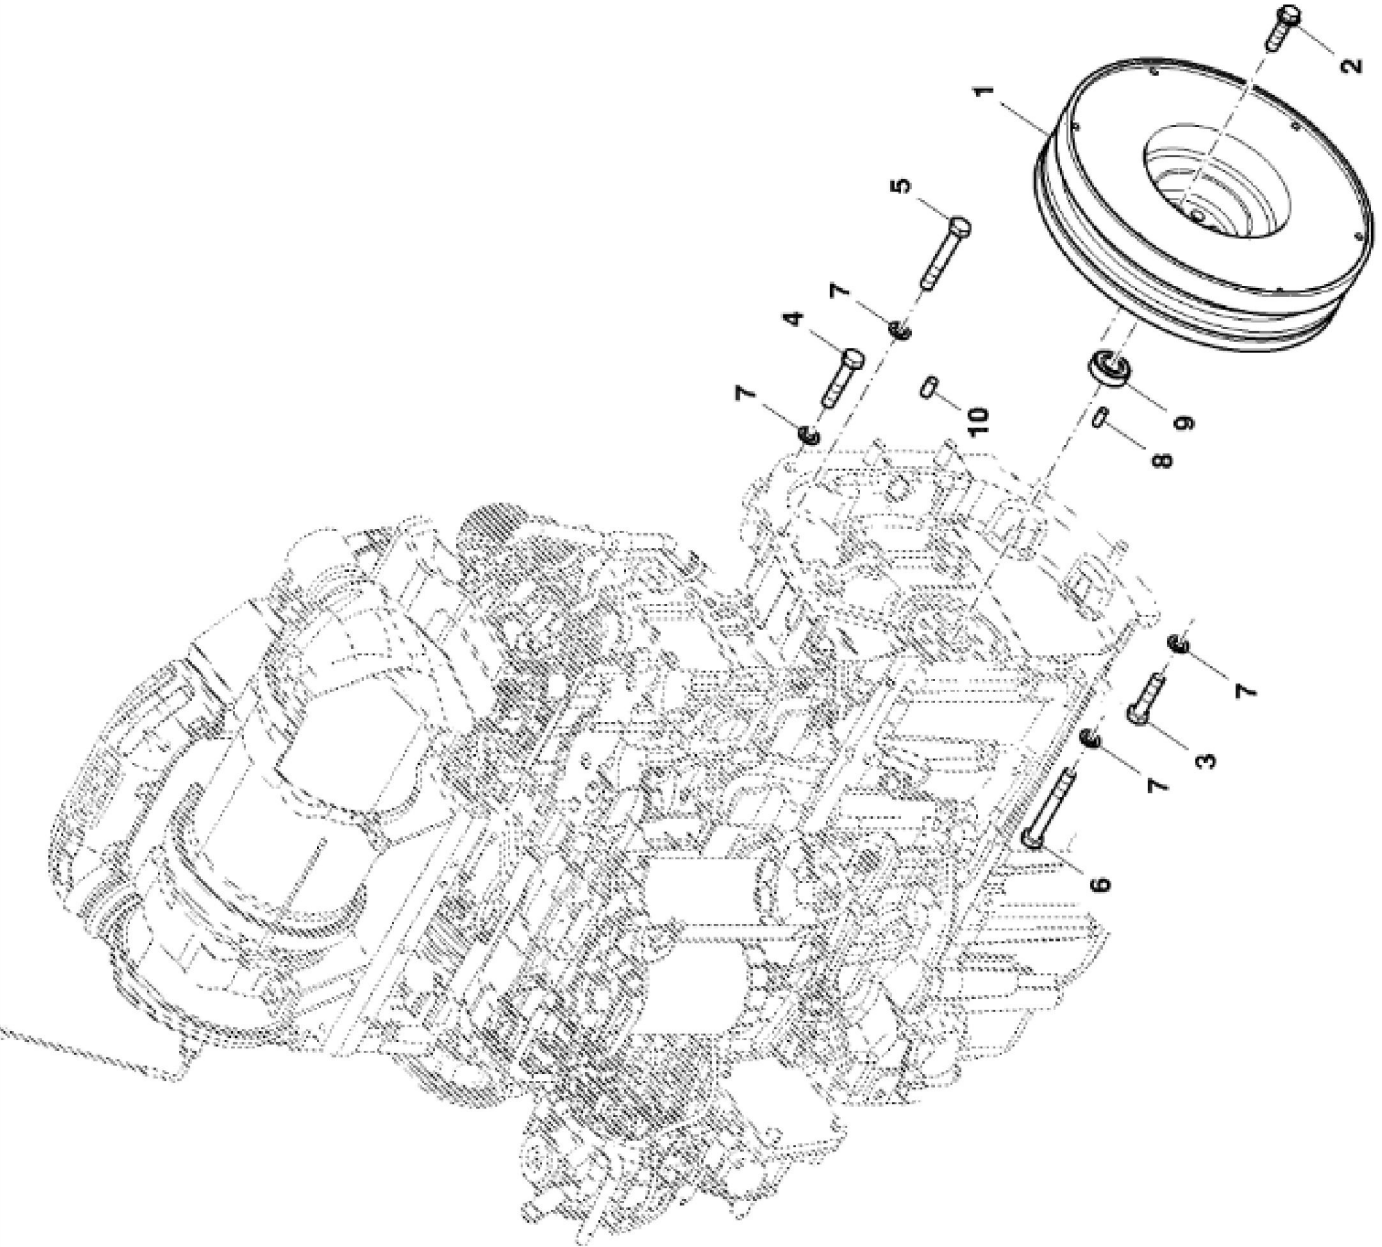

PY040245

KEY	PART NO.	PART NAME	QTY	REMARKS	
1	ER5801363172	HOUSING	1		
2	ER5801363175	GASKET	4		
3	ER0504273002	PLUG	4	M12 X 1.5	
4	ER0016673835	BOLT	9	M8 X 30	

PY040247

KEY	PART NO.	PART NAME	QTY	REMARKS	
1	ER5801526315	COVER	1		
2	ER5801446795	GASKET	1		
3	ER0016591725	BOLT	7	M6 X 40	
4	ER0016598325	BOLT	3	M8 X 100	

LX246142

KEY	PART NO.	PART NAME	QTY	REMARKS	
1	ER5801363585	PULLEY	1		
2	ER0016675835	BOLT	6		
3	ER5801380424	SPACER	1		
4	ER5801440074	V-BELT	1		

LX245608

KEY	PART NO.	PART NAME	QTY	REMARKS	
1	ER0504180348	HOUSING	1		
2	ER0016678034	BOLT	6	M12 X 40	
3	ER0016673735	BOLT	2	M8 X 1.25 X 25	
4	ER0002995644	ADHESIVE	1		
5	ER0004895378	PLUG	1		
6	ER0017288480	O-RING	1		

PY040548

KEY	PART NO.	PART NAME	QTY	REMARKS	
1	ER5801470100	FUEL INJECTION PUMP	1		
2	ER0504387506	GEAR	1		
3	ER5801470105	FUEL RAIL	1		
4	ER0504387341	FUEL LINE	1		
5	ER0504387346	FUEL LINE	1		
6	ER0017044725	NUT	3	M8 X 1.25	
7	ER0017094904	WASHER	3		
8	ER5801474163	VALVE	1		
9	ER0042553494	O-RING	1		
10	ER5801474160	SENSOR	1	(Pressure Sensor)	
11	ER5801555843	BRACKET	1		

LX240790

KEY	PART NO.	PART NAME	QTY	REMARKS	
1	ER0504389002	CYLINDER HEAD	1		
2	ER0504162949	VALVE SEAT	4		
3	ER0004749397	GUIDE	8	STD	
3	ER0004749398	GUIDE	8	DIA = + 0.1 mm	
3	ER0004749399	GUIDE	8	DIA = + 0.2 mm	
4	ER5801475385	STUD	8	M8 X 1.25	
5	ER0016990970	PLUG	1		
6	ER0504254094	VALVE SEAT	4		
7	ER0016988301	PLUG	8		
8	ER0504387778	INTAKE VALVE	4		
9	ER0504387779	EXHAUST VALVE	4		
10	ER0504178119	CAP	8		
11	ER0004812347	SPRING	8		
12	ER0004780558	CAP	8		
13	ER0040101573	CAP	8		
14	ER0004819891	RETAINER	16		
15	ER0504081521	STUD	6	M15 X 1.5 X 193	
16	ER0504081533	STUD	4	M12 X 1.5 X 162	
17	ER5801450757	GASKET	1	TK = + 0.8 mm	
17	ER5801450758	GASKET	1	TK = + 0.7 mm	
18	ER0504387777	VALVE COVER	8		
19	ER0099435557	DOWEL PIN	1		
20	ER0016990670	PLUG	4		