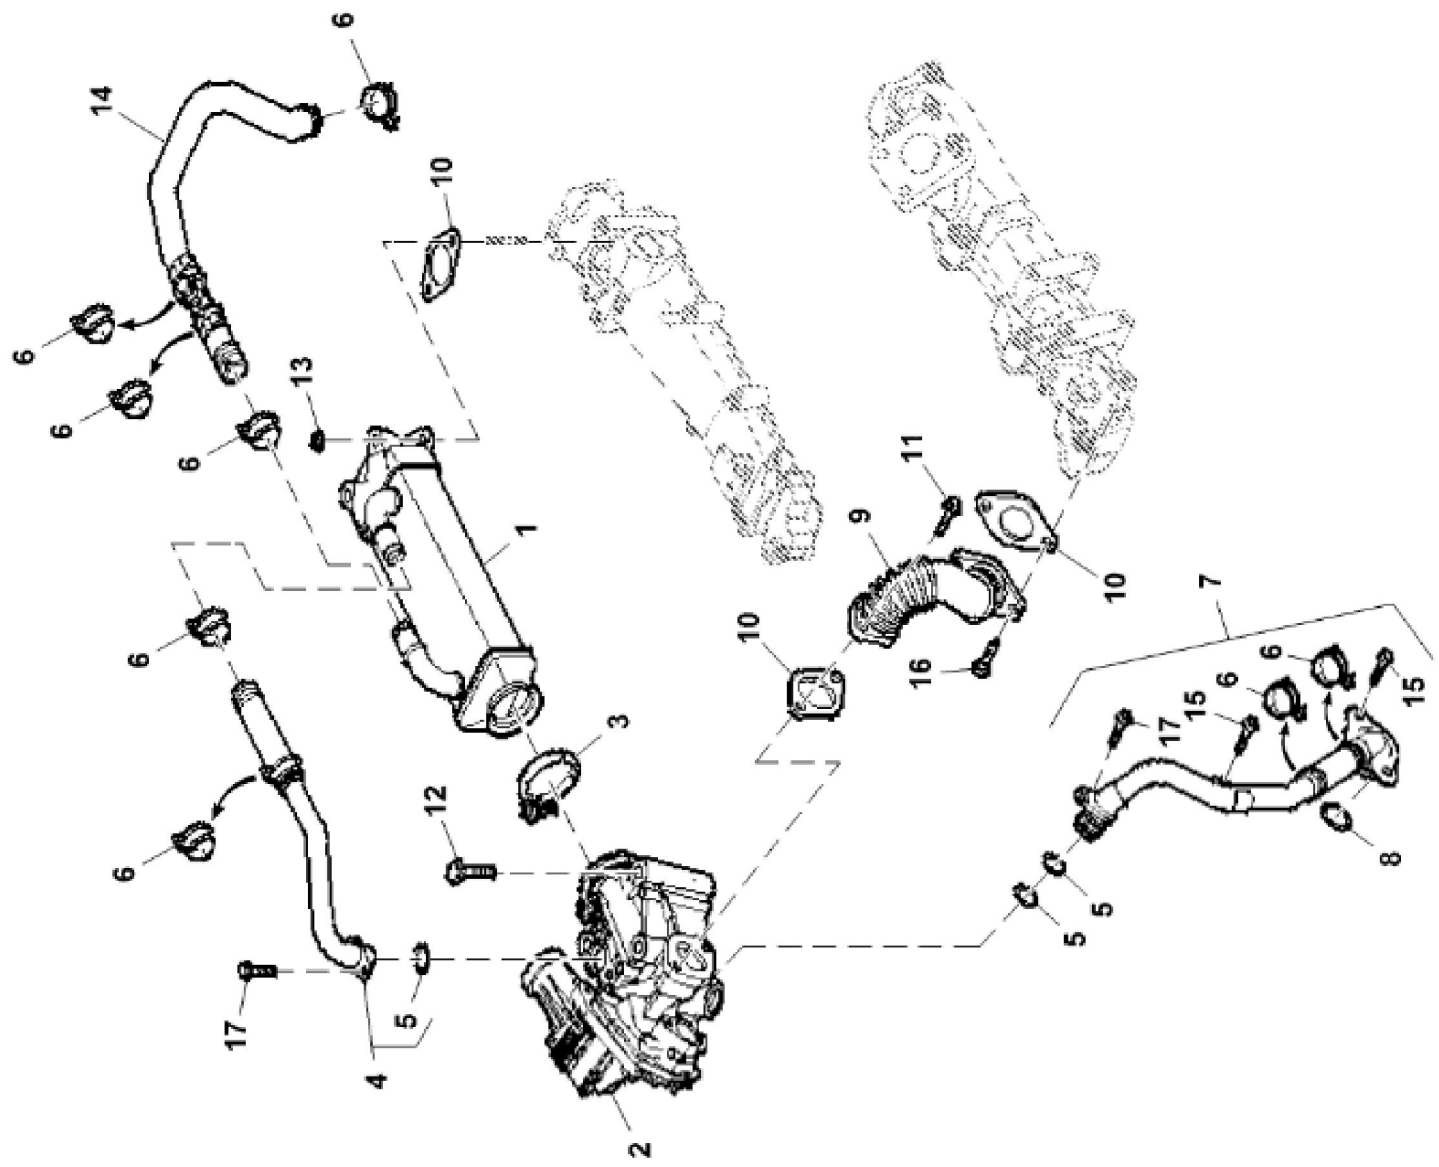

PY040548

KEY	PART NO.	PART NAME	QTY	REMARKS	
1	ER5801470100	FUEL INJECTION PUMP	1		
2	ER0504387506	GEAR	1		
3	ER5801470105	FUEL RAIL	1		
4	ER0504387341	FUEL LINE	1		
5	ER0504387346	FUEL LINE	1		
6	ER0017044725	NUT	3	M8 X 1.25	
7	ER0017094904	WASHER	3		
8	ER5801474163	VALVE	1		
9	ER0042553494	O-RING	1		
10	ER5801474160	SENSOR	1	(Pressure Sensor)	
11	ER5801555843	BRACKET	1		

LX240790

KEY	PART NO.	PART NAME	QTY	REMARKS	
1	ER0504389002	CYLINDER HEAD	1		
2	ER0504162949	VALVE SEAT	4		
3	ER0004749397	GUIDE	8	STD	
3	ER0004749398	GUIDE	8	DIA = + 0.1 mm	
3	ER0004749399	GUIDE	8	DIA = + 0.2 mm	
4	ER5801475385	STUD	8	M8 X 1.25	
5	ER0016990970	PLUG	1		
6	ER0504254094	VALVE SEAT	4		
7	ER0016988301	PLUG	8		
8	ER0504387778	INTAKE VALVE	4		
9	ER0504387779	EXHAUST VALVE	4		
10	ER0504178119	CAP	8		
11	ER0004812347	SPRING	8		
12	ER0004780558	CAP	8		
13	ER0040101573	CAP	8		
14	ER0004819891	RETAINER	16		
15	ER0504081521	STUD	6	M15 X 1.5 X 193	
16	ER0504081533	STUD	4	M12 X 1.5 X 162	
17	ER5801450757	GASKET	1	TK = + 0.8 mm	
17	ER5801450758	GASKET	1	TK = + 0.7 mm	
18	ER0504387777	VALVE COVER	8		
19	ER0099435557	DOWEL PIN	1		
20	ER0016990670	PLUG	4		

LX246143

KEY	PART NO.	PART NAME	QTY	REMARKS	
1	ER5801698739	VALVE	1		
2	ER0504332869	COVER	1		
3	ER0017316290	CLIP	1		
4	ER5801476218	FUEL LINE	1		
5	ER5801496365	FUEL LINE	1		
6	ER0504385537	FUEL LINE	1		
7	ER0504388781	FUEL LINE	1		
8	ER0504385539	FUEL LINE	1		
9	ER0016586725	BOLT	2	M8 X 30	
10	ER0016597925	BOLT	2	M8 X 14	
11	ER0504332889	GASKET	1		

PY040448

KEY	PART NO.	PART NAME	QTY	REMARKS	
1	ER5801364420	SUPPORT	1		
2	ER5801364425	SHAFT	1		
3	ER0016987801	PLUG	2		
4	ER0099454296	SCREW	1		
5	ER0504389302	ROCKER ARM	4	(Intake)	
6	ER0504389297	ROCKER ARM	4	(Exhaust)	
7	ER0018139224	BOLT	10	M6 X 1.0 X 70	