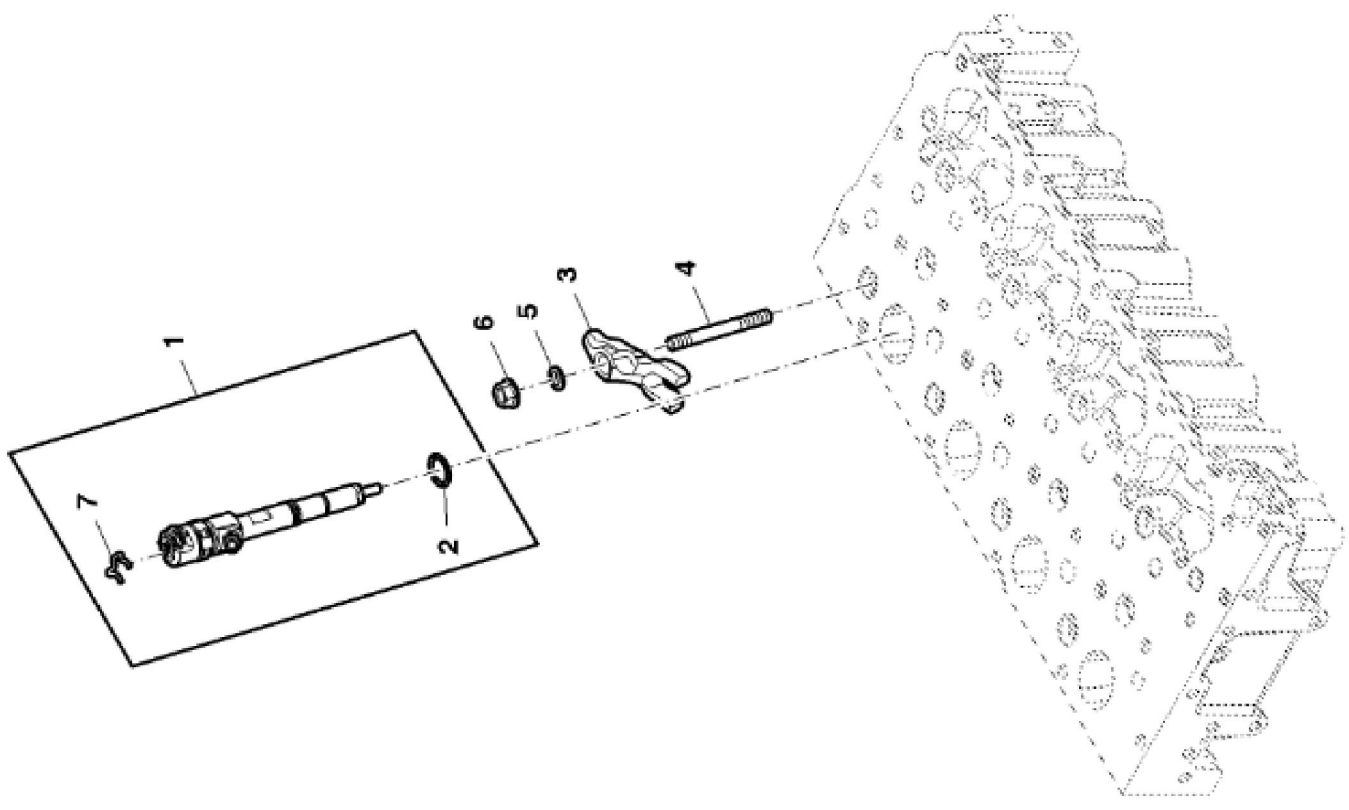

LX246142

KEY	PART NO.	PART NAME	QTY	REMARKS	
1	ER5801363585	PULLEY	1		
2	ER0016675835	BOLT	6		
3	ER5801380424	SPACER	1		
4	ER5801440074	V-BELT	1		

LX245608

KEY	PART NO.	PART NAME	QTY	REMARKS	
1	ER0504180348	HOUSING	1		
2	ER0016678034	BOLT	6	M12 X 40	
3	ER0016673735	BOLT	2	M8 X 1.25 X 25	
4	ER0002995644	ADHESIVE	1		
5	ER0004895378	PLUG	1		
6	ER0017288480	O-RING	1		

LX245582

KEY	PART NO.	PART NAME	QTY	REMARKS	
1	ER372511	FLYWHEEL	1	(PowrReverser™) 11"	
1	ER436582	FLYWHEEL	1	(Mechanical Transmission) 12"	
2	ER393149	SELF-LOCKING SCREW	8	M12 X 42.5	
3	ER021143	SCREW	6	M12 X 50	
4	ER021148	SCREW	2	M12 X 60	
5	ER021155	SCREW	2	M12 X 80	
6	ER021157	BOLT	2	M12 X 90	
7	ER022861	WASHER	12		
8	ER024502	PIN	1		
9	ER026017	BEARING	1	(Mechanical Transmission) 12"	
10	ER202960	DOWEL PIN	2		

PY040548

KEY	PART NO.	PART NAME	QTY	REMARKS	
1	ER5801470100	FUEL INJECTION PUMP	1		
2	ER0504387506	GEAR	1		
3	ER5801470105	FUEL RAIL	1		
4	ER0504387341	FUEL LINE	1		
5	ER0504387346	FUEL LINE	1		
6	ER0017044725	NUT	3	M8 X 1.25	
7	ER0017094904	WASHER	3		
8	ER5801474163	VALVE	1		
9	ER0042553494	O-RING	1		
10	ER5801474160	SENSOR	1	(Pressure Sensor)	
11	ER5801555843	BRACKET	1		

LX240790

KEY	PART NO.	PART NAME	QTY	REMARKS	
1	ER0504389002	CYLINDER HEAD	1		
2	ER0504162949	VALVE SEAT	4		
3	ER0004749397	GUIDE	8	STD	
3	ER0004749398	GUIDE	8	DIA = + 0.1 mm	
3	ER0004749399	GUIDE	8	DIA = + 0.2 mm	
4	ER5801475385	STUD	8	M8 X 1.25	
5	ER0016990970	PLUG	1		
6	ER0504254094	VALVE SEAT	4		
7	ER0016988301	PLUG	8		
8	ER0504387778	INTAKE VALVE	4		
9	ER0504387779	EXHAUST VALVE	4		
10	ER0504178119	CAP	8		
11	ER0004812347	SPRING	8		
12	ER0004780558	CAP	8		
13	ER0040101573	CAP	8		
14	ER0004819891	RETAINER	16		
15	ER0504081521	STUD	6	M15 X 1.5 X 193	
16	ER0504081533	STUD	4	M12 X 1.5 X 162	
17	ER5801450757	GASKET	1	TK = + 0.8 mm	
17	ER5801450758	GASKET	1	TK = + 0.7 mm	
18	ER0504387777	VALVE COVER	8		
19	ER0099435557	DOWEL PIN	1		
20	ER0016990670	PLUG	4		