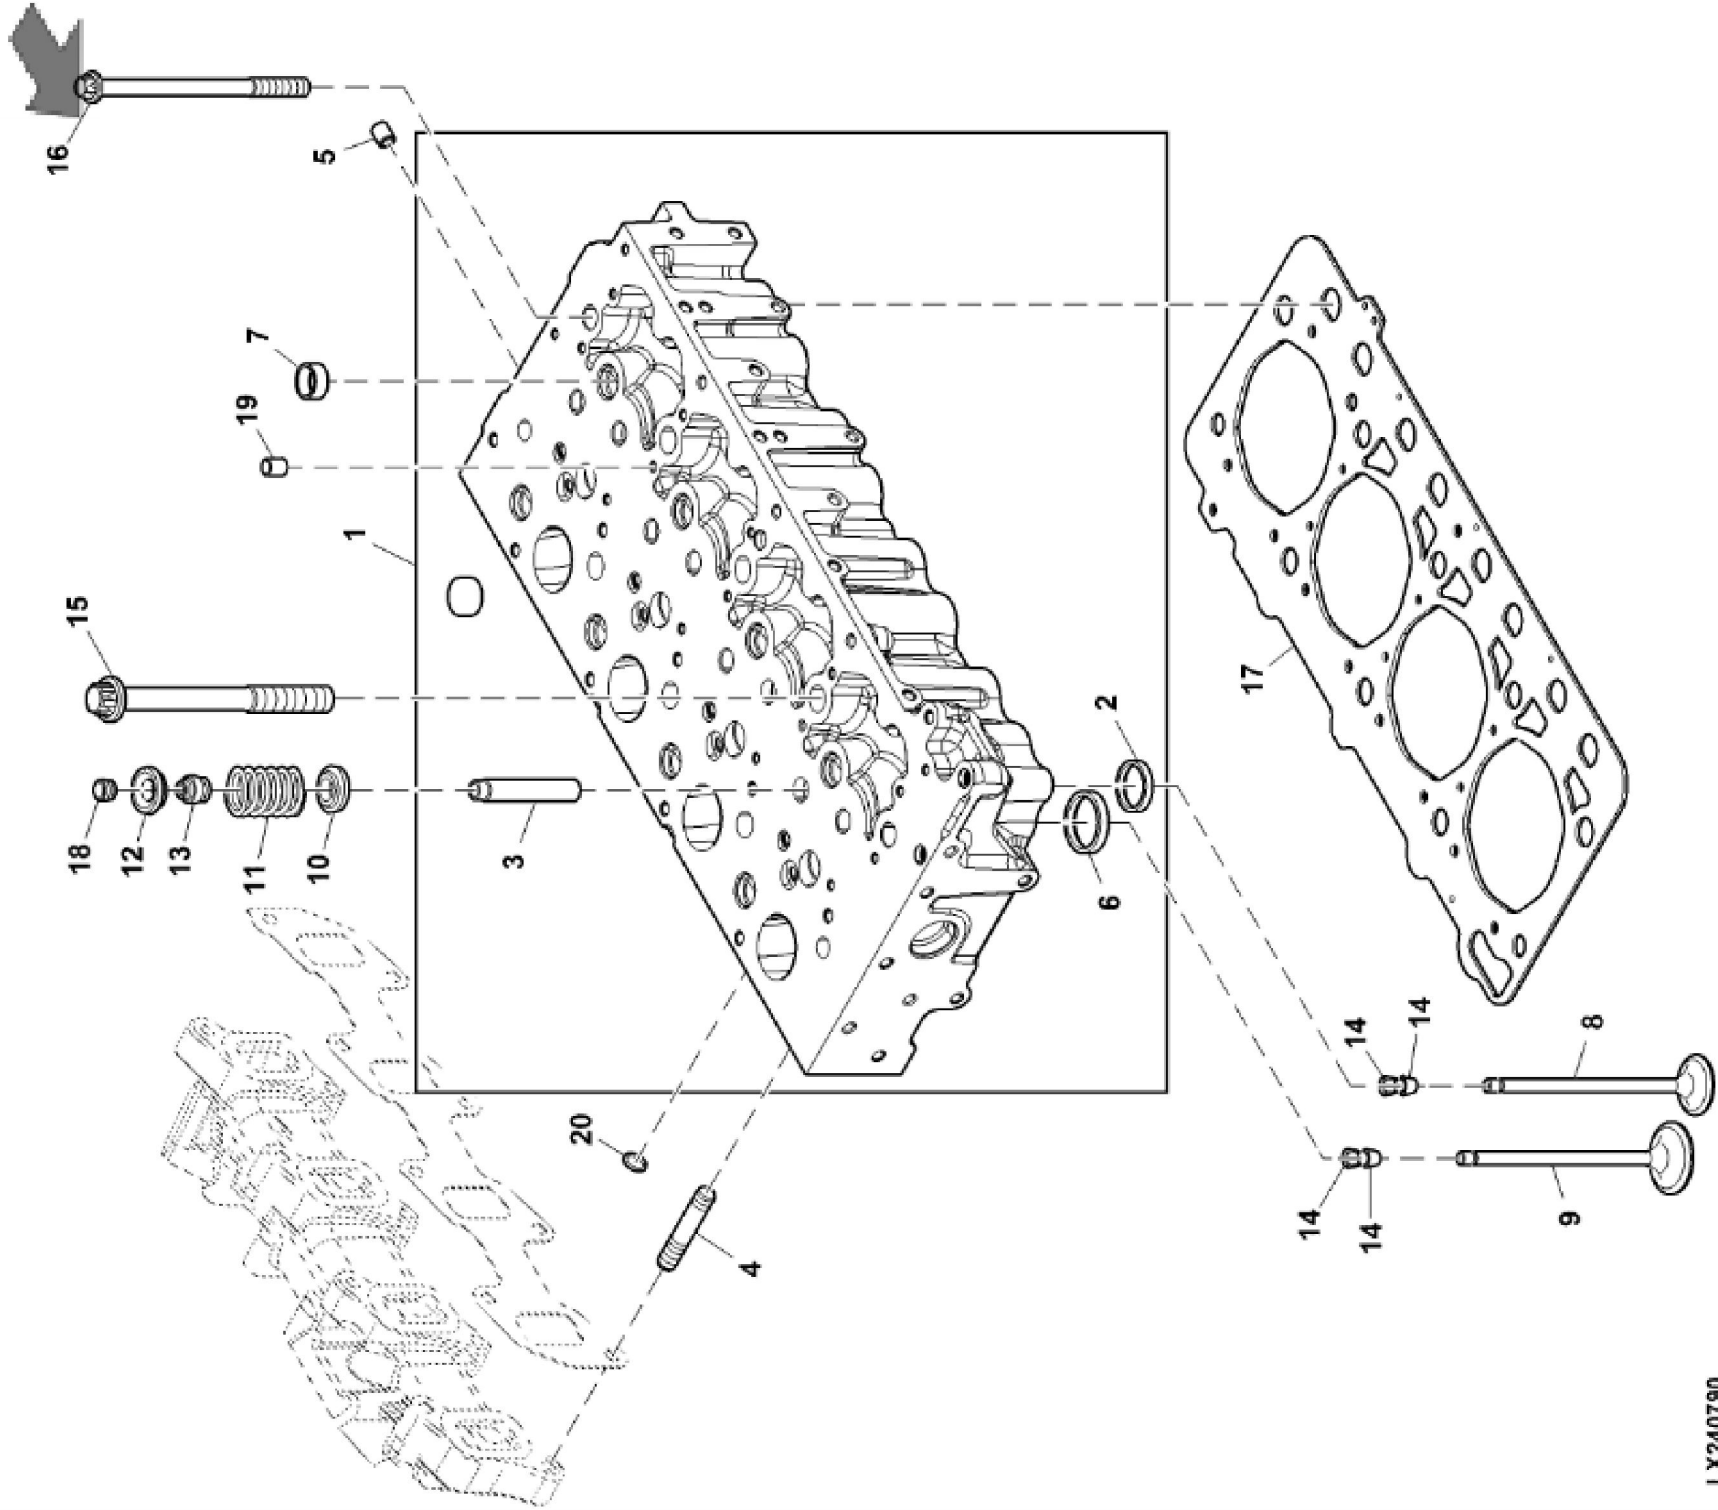

LX246142

KEY	PART NO.	PART NAME	QTY	REMARKS	
1	ER5801363585	PULLEY	1		
2	ER0016675835	BOLT	6		
3	ER5801380424	SPACER	1		
4	ER5801440074	V-BELT	1		

LX245608

KEY	PART NO.	PART NAME	QTY	REMARKS	
1	ER0504180348	HOUSING	1		
2	ER0016678034	BOLT	6	M12 X 40	
3	ER0016673735	BOLT	2	M8 X 1.25 X 25	
4	ER0002995644	ADHESIVE	1		
5	ER0004895378	PLUG	1		
6	ER0017288480	O-RING	1		

LX245582

KEY	PART NO.	PART NAME	QTY	REMARKS	
1	ER372511	FLYWHEEL	1	(PowrReverser™) 11"	
1	ER436582	FLYWHEEL	1	(Mechanical Transmission) 12"	
2	ER393149	SELF-LOCKING SCREW	8	M12 X 42.5	
3	ER021143	SCREW	6	M12 X 50	
4	ER021148	SCREW	2	M12 X 60	
5	ER021155	SCREW	2	M12 X 80	
6	ER021157	BOLT	2	M12 X 90	
7	ER022861	WASHER	12		
8	ER024502	PIN	1		
9	ER026017	BEARING	1	(Mechanical Transmission) 12"	
10	ER202960	DOWEL PIN	2		

LX240790

KEY	PART NO.	PART NAME	QTY	REMARKS
1	ER0504389002	CYLINDER HEAD	1	
2	ER0504162949	VALVE SEAT	4	
3	ER0004749397	GUIDE	8	STD
3	ER0004749398	GUIDE	8	DIA = + 0.1 mm
3	ER0004749399	GUIDE	8	DIA = + 0.2 mm
4	ER5801475385	STUD	8	M8 X 1.25
5	ER0016990970	PLUG	1	
6	ER0504254094	VALVE SEAT	4	
7	ER0016988301	PLUG	8	
8	ER0504387778	INTAKE VALVE	4	
9	ER0504387779	EXHAUST VALVE	4	
10	ER0504178119	CAP	8	
11	ER0004812347	SPRING	8	
12	ER0004780558	CAP	8	
13	ER0040101573	CAP	8	
14	ER0004819891	RETAINER	16	
15	ER0504081521	STUD	6	M15 X 1.5 X 193
16	ER0504081533	STUD	4	M12 X 1.5 X 162
17	ER5801450757	GASKET	1	TK = + 0.8 mm
17	ER5801450758	GASKET	1	TK = + 0.7 mm
18	ER0504387777	VALVE COVER	8	
19	ER0099435557	DOWEL PIN	1	
20	ER0016990670	PLUG	4	

LX246143

KEY	PART NO.	PART NAME	QTY	REMARKS	
1	ER5801698739	VALVE	1		
2	ER0504332869	COVER	1		
3	ER0017316290	CLIP	1		
4	ER5801476218	FUEL LINE	1		
5	ER5801496365	FUEL LINE	1		
6	ER0504385537	FUEL LINE	1		
7	ER0504388781	FUEL LINE	1		
8	ER0504385539	FUEL LINE	1		
9	ER0016586725	BOLT	2	M8 X 30	
10	ER0016597925	BOLT	2	M8 X 14	
11	ER0504332889	GASKET	1		