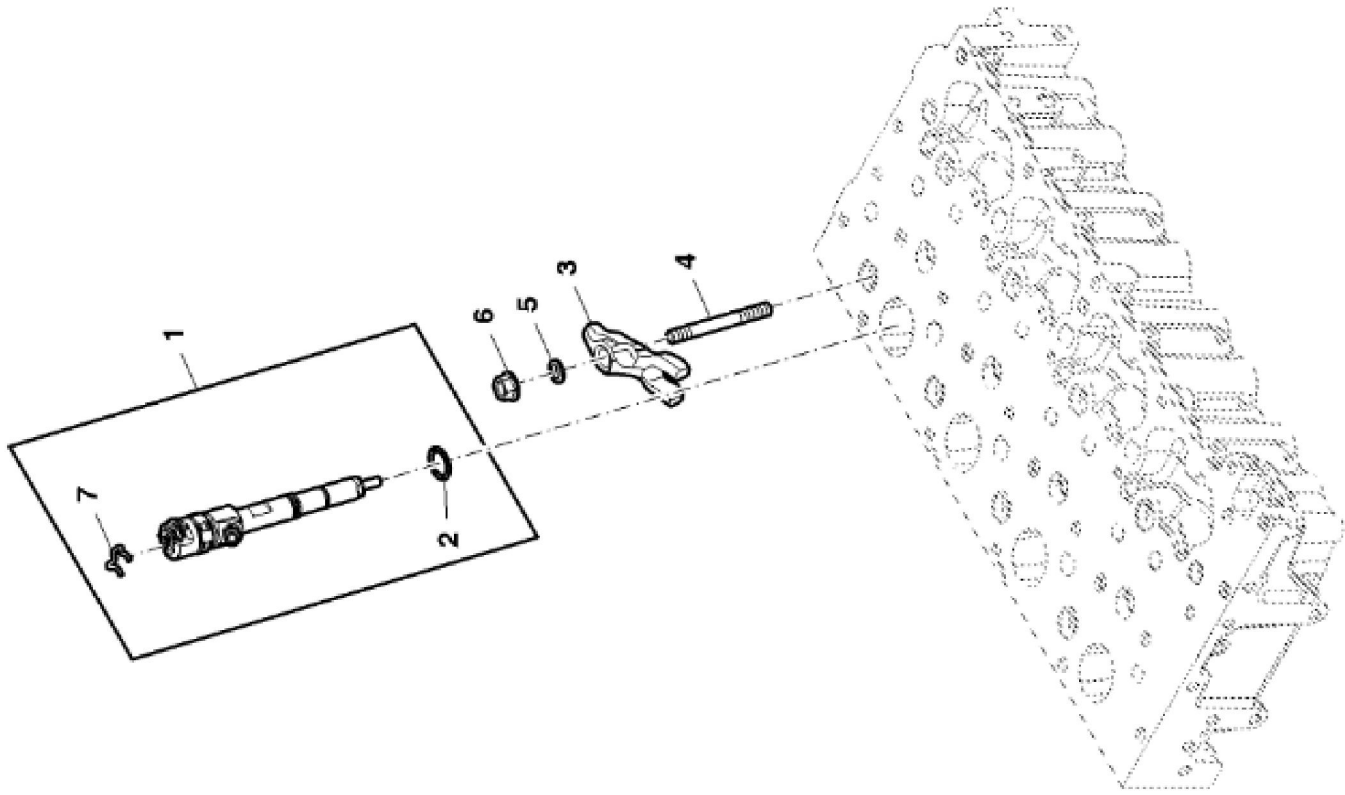

LX246142

KEY	PART NO.	PART NAME	QTY	REMARKS	
1	ER5801363585	PULLEY	1		
2	ER0016675835	BOLT	6		
3	ER5801380424	SPACER	1		
4	ER5801440074	V-BELT	1		

LX245608

KEY	PART NO.	PART NAME	QTY	REMARKS	
1	ER0504180348	HOUSING	1		
2	ER0016678034	BOLT	6	M12 X 40	
3	ER0016673735	BOLT	2	M8 X 1.25 X 25	
4	ER0002995644	ADHESIVE	1		
5	ER0004895378	PLUG	1		
6	ER0017288480	O-RING	1		

LX245582

KEY	PART NO.	PART NAME	QTY	REMARKS	
1	ER372511	FLYWHEEL	1	(PowrReverser™) 11"	
1	ER436582	FLYWHEEL	1	(Mechanical Transmission) 12"	
2	ER393149	SELF-LOCKING SCREW	8	M12 X 42.5	
3	ER021143	SCREW	6	M12 X 50	
4	ER021148	SCREW	2	M12 X 60	
5	ER021155	SCREW	2	M12 X 80	
6	ER021157	BOLT	2	M12 X 90	
7	ER022861	WASHER	12		
8	ER024502	PIN	1		
9	ER026017	BEARING	1	(Mechanical Transmission) 12"	
10	ER202960	DOWEL PIN	2		

PY040548

KEY	PART NO.	PART NAME	QTY	REMARKS	
1	ER5801470100	FUEL INJECTION PUMP	1		
2	ER0504387506	GEAR	1		
3	ER5801470105	FUEL RAIL	1		
4	ER0504387341	FUEL LINE	1		
5	ER0504387346	FUEL LINE	1		
6	ER0017044725	NUT	3	M8 X 1.25	
7	ER0017094904	WASHER	3		
8	ER5801474163	VALVE	1		
9	ER0042553494	O-RING	1		
10	ER5801474160	SENSOR	1	(Pressure Sensor)	
11	ER5801555843	BRACKET	1		

LX240790

KEY	PART NO.	PART NAME	QTY	REMARKS
1	ER0504389002	CYLINDER HEAD	1	
2	ER0504162949	VALVE SEAT	4	
3	ER0004749397	GUIDE	8	STD
3	ER0004749398	GUIDE	8	DIA = + 0.1 mm
3	ER0004749399	GUIDE	8	DIA = + 0.2 mm
4	ER5801475385	STUD	8	M8 X 1.25
5	ER0016990970	PLUG	1	
6	ER0504254094	VALVE SEAT	4	
7	ER0016988301	PLUG	8	
8	ER0504387778	INTAKE VALVE	4	
9	ER0504387779	EXHAUST VALVE	4	
10	ER0504178119	CAP	8	
11	ER0004812347	SPRING	8	
12	ER0004780558	CAP	8	
13	ER0040101573	CAP	8	
14	ER0004819891	RETAINER	16	
15	ER0504081521	STUD	6	M15 X 1.5 X 193
16	ER0504081533	STUD	4	M12 X 1.5 X 162
17	ER5801450757	GASKET	1	TK = + 0.8 mm
17	ER5801450758	GASKET	1	TK = + 0.7 mm
18	ER0504387777	VALVE COVER	8	
19	ER0099435557	DOWEL PIN	1	
20	ER0016990670	PLUG	4	