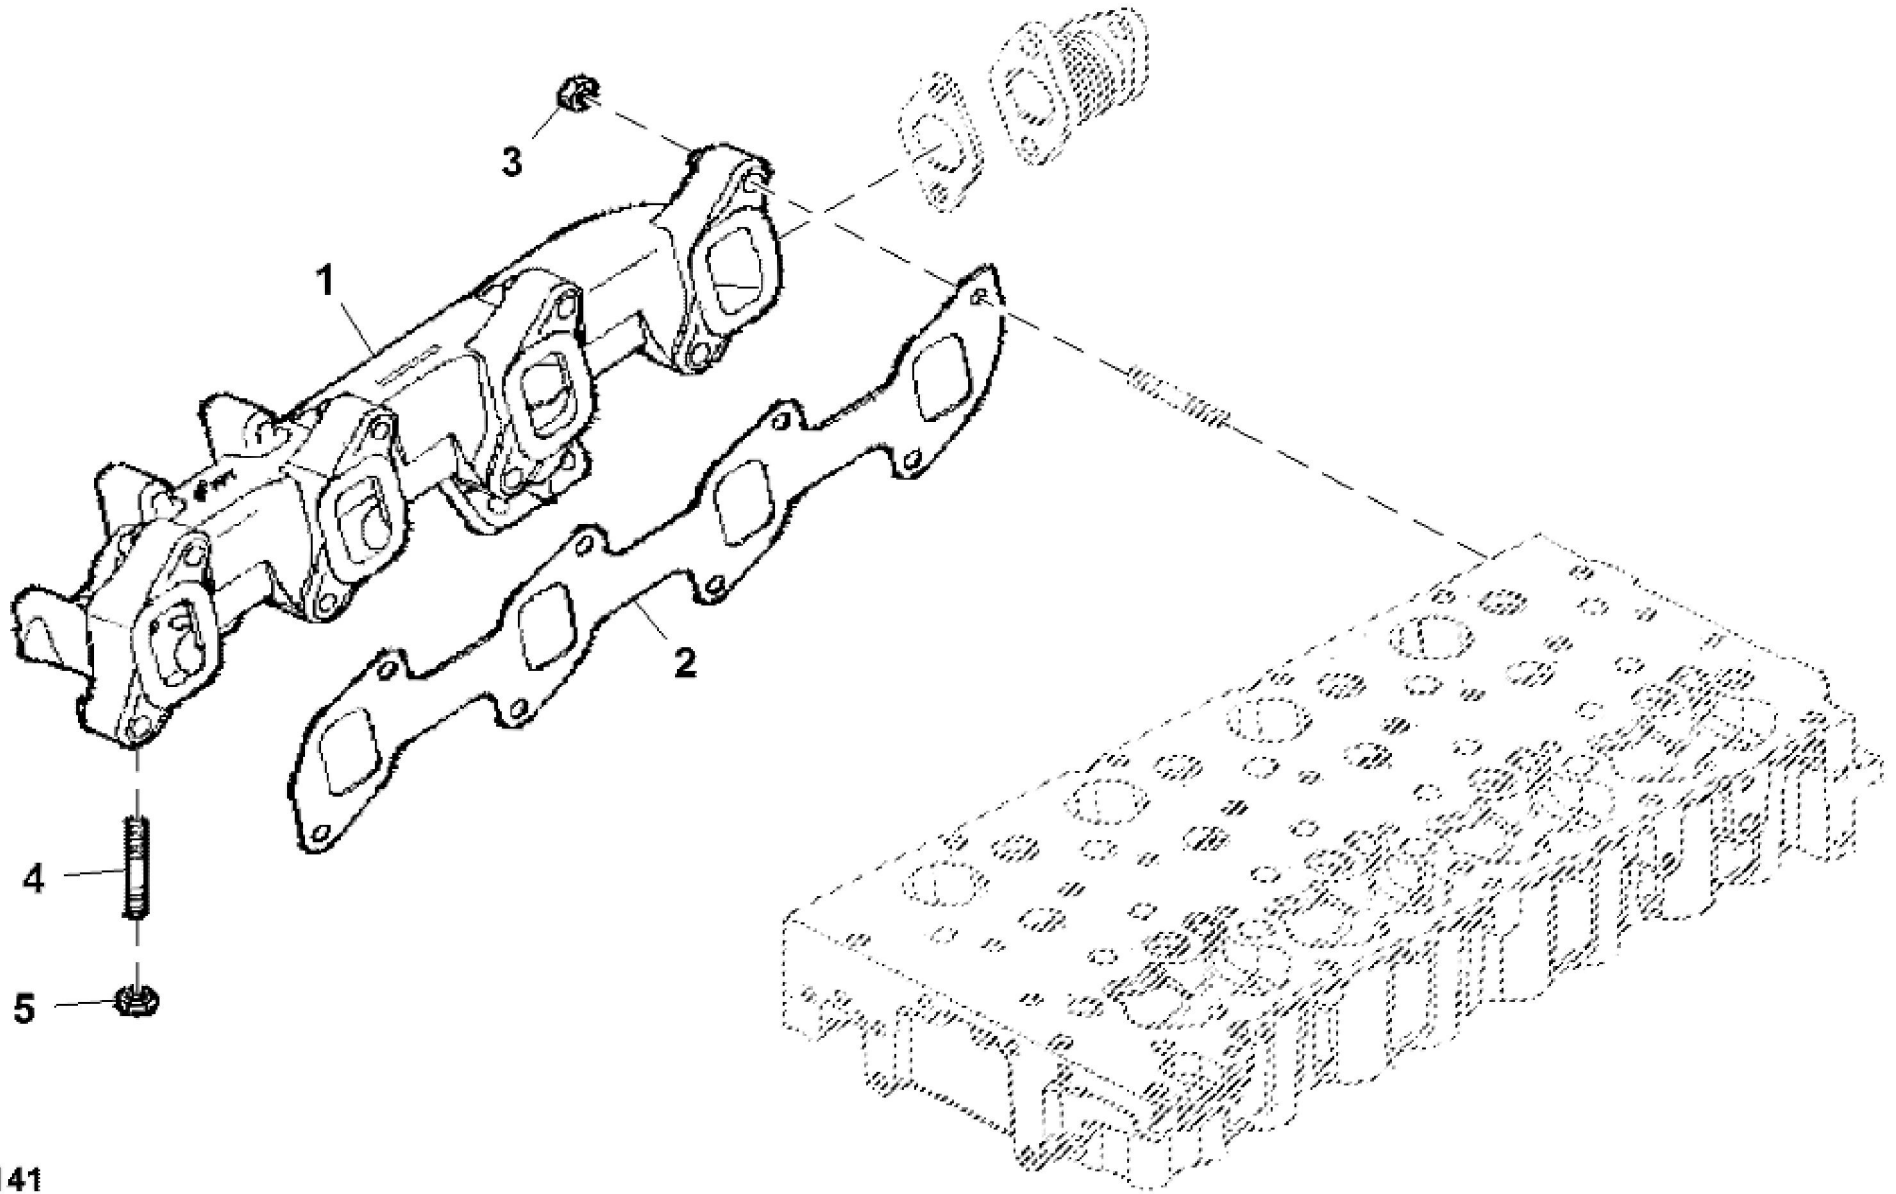

KEY	PART NO.	PART NAME	QTY	REMARKS
1	ER5801958838	HEAT EXCHANGER	1	
2	ER5801669153	CHECK VALVE	1	
3	ER0504385412	CLIP	1	
4	ER5801596396	WATER TRAP	1	
5	ER0017281881	O-RING	3	
6	ER0018186570	CLIP	8	
7	ER5801385612	WATER TRAP	1	
8	ER0017289181	O-RING	1	
9	ER5801560222	HOSE FITTING	1	
10	ER0504341194	GASKET	3	
11	ER5801602826	BOLT	2	
12	ER0016598325	BOLT	3	M8 X 100
13	ER0017044725	NUT	2	M8 X 1.25
14	ER5801530821	HOSE	1	
15	ER0004798845	SCREW	3	LGTH = 103 mm
16	ER5801602848	BOLT	2	
17	ER0018137825	BOLT	2	M6 X 16

LX246141