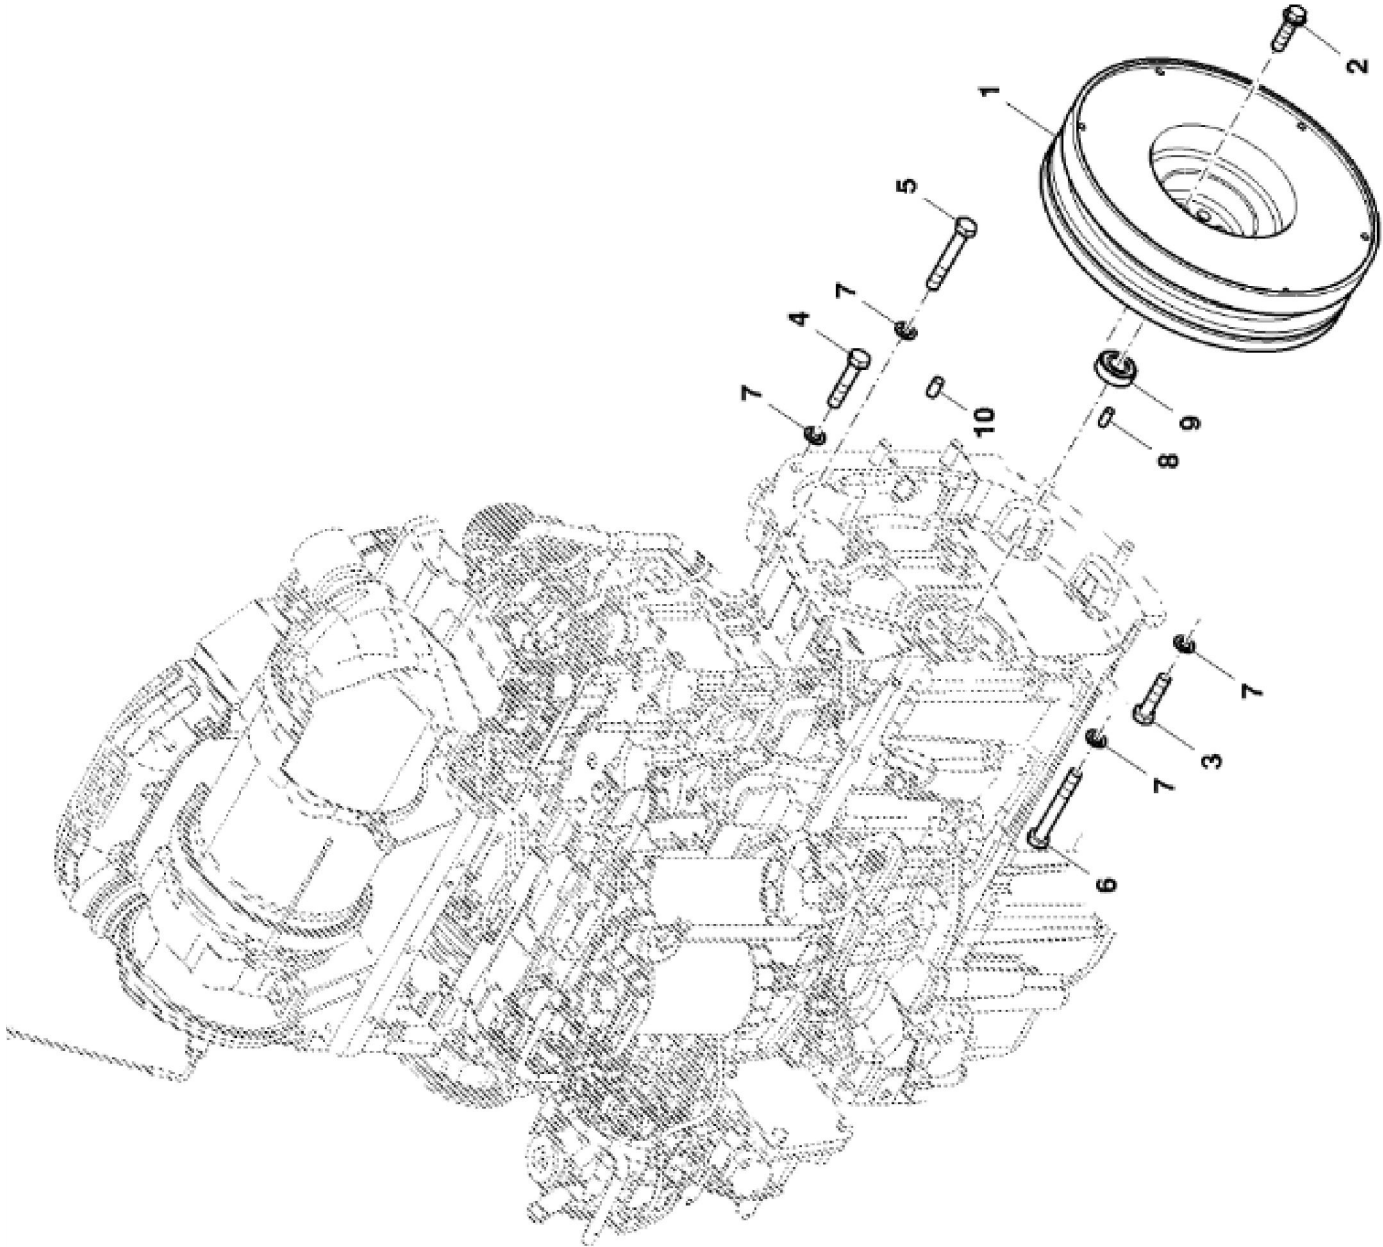

LX246142

KEY	PART NO.	PART NAME	QTY	REMARKS	
1	ER5801363585	PULLEY	1		
2	ER0016675835	BOLT	6		
3	ER5801380424	SPACER	1		
4	ER5801440074	V-BELT	1		

LX245608

KEY	PART NO.	PART NAME	QTY	REMARKS	
1	ER0504180348	HOUSING	1		
2	ER0016678034	BOLT	6	M12 X 40	
3	ER0016673735	BOLT	2	M8 X 1.25 X 25	
4	ER0002995644	ADHESIVE	1		
5	ER0004895378	PLUG	1		
6	ER0017288480	O-RING	1		

LX245582

KEY	PART NO.	PART NAME	QTY	REMARKS	
1	ER372511	FLYWHEEL	1	(PowrReverser™) 11"	
1	ER436582	FLYWHEEL	1	(Mechanical Transmission) 12"	
2	ER393149	SELF-LOCKING SCREW	8	M12 X 42.5	
3	ER021143	SCREW	6	M12 X 50	
4	ER021148	SCREW	2	M12 X 60	
5	ER021155	SCREW	2	M12 X 80	
6	ER021157	BOLT	2	M12 X 90	
7	ER022861	WASHER	12		
8	ER024502	PIN	1		
9	ER026017	BEARING	1	(Mechanical Transmission) 12"	
10	ER202960	DOWEL PIN	2		

PY040548

KEY	PART NO.	PART NAME	QTY	REMARKS	
1	ER5801470100	FUEL INJECTION PUMP	1		
2	ER0504387506	GEAR	1		
3	ER5801470105	FUEL RAIL	1		
4	ER0504387341	FUEL LINE	1		
5	ER0504387346	FUEL LINE	1		
6	ER0017044725	NUT	3	M8 X 1.25	
7	ER0017094904	WASHER	3		
8	ER5801474163	VALVE	1		
9	ER0042553494	O-RING	1		
10	ER5801474160	SENSOR	1	(Pressure Sensor)	
11	ER5801555843	BRACKET	1		

LX240790

KEY	PART NO.	PART NAME	QTY	REMARKS
1	ER0504389002	CYLINDER HEAD	1	
2	ER0504162949	VALVE SEAT	4	
3	ER0004749397	GUIDE	8	STD
3	ER0004749398	GUIDE	8	DIA = + 0.1 mm
3	ER0004749399	GUIDE	8	DIA = + 0.2 mm
4	ER5801475385	STUD	8	M8 X 1.25
5	ER0016990970	PLUG	1	
6	ER0504254094	VALVE SEAT	4	
7	ER0016988301	PLUG	8	
8	ER0504387778	INTAKE VALVE	4	
9	ER0504387779	EXHAUST VALVE	4	
10	ER0504178119	CAP	8	
11	ER0004812347	SPRING	8	
12	ER0004780558	CAP	8	
13	ER0040101573	CAP	8	
14	ER0004819891	RETAINER	16	
15	ER0504081521	STUD	6	M15 X 1.5 X 193
16	ER0504081533	STUD	4	M12 X 1.5 X 162
17	ER5801450757	GASKET	1	TK = + 0.8 mm
17	ER5801450758	GASKET	1	TK = + 0.7 mm
18	ER0504387777	VALVE COVER	8	
19	ER0099435557	DOWEL PIN	1	
20	ER0016990670	PLUG	4	