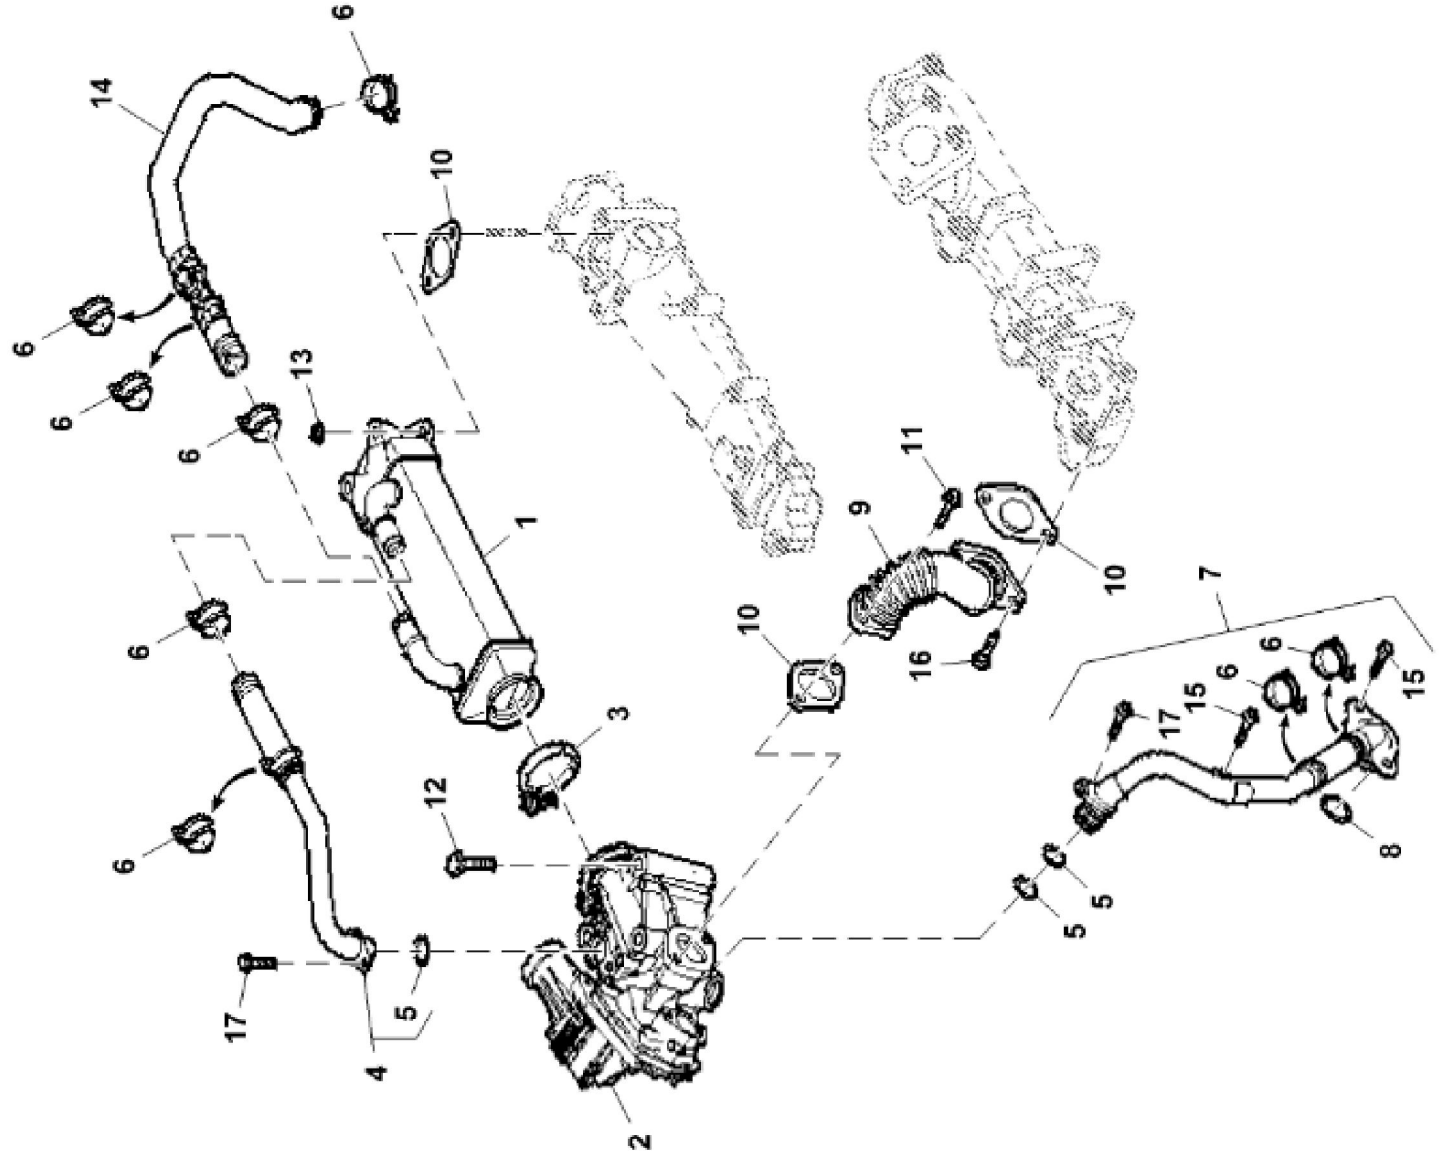

PY040548

KEY	PART NO.	PART NAME	QTY	REMARKS	
1	ER5801470100	FUEL INJECTION PUMP	1		
2	ER0504387506	GEAR	1		
3	ER5801470105	FUEL RAIL	1		
4	ER0504387341	FUEL LINE	1		
5	ER0504387346	FUEL LINE	1		
6	ER0017044725	NUT	3	M8 X 1.25	
7	ER0017094904	WASHER	3		
8	ER5801474163	VALVE	1		
9	ER0042553494	O-RING	1		
10	ER5801474160	SENSOR	1	(Pressure Sensor)	
11	ER5801555843	BRACKET	1		

LX240790

KEY	PART NO.	PART NAME	QTY	REMARKS
1	ER0504389002	CYLINDER HEAD	1	
2	ER0504162949	VALVE SEAT	4	
3	ER0004749397	GUIDE	8	STD
3	ER0004749398	GUIDE	8	DIA = + 0.1 mm
3	ER0004749399	GUIDE	8	DIA = + 0.2 mm
4	ER5801475385	STUD	8	M8 X 1.25
5	ER0016990970	PLUG	1	
6	ER0504254094	VALVE SEAT	4	
7	ER0016988301	PLUG	8	
8	ER0504387778	INTAKE VALVE	4	
9	ER0504387779	EXHAUST VALVE	4	
10	ER0504178119	CAP	8	
11	ER0004812347	SPRING	8	
12	ER0004780558	CAP	8	
13	ER0040101573	CAP	8	
14	ER0004819891	RETAINER	16	
15	ER0504081521	STUD	6	M15 X 1.5 X 193
16	ER0504081533	STUD	4	M12 X 1.5 X 162
17	ER5801450757	GASKET	1	TK = + 0.8 mm
17	ER5801450758	GASKET	1	TK = + 0.7 mm
18	ER0504387777	VALVE COVER	8	
19	ER0099435557	DOWEL PIN	1	
20	ER0016990670	PLUG	4	

LX246143

KEY	PART NO.	PART NAME	QTY	REMARKS	
1	ER5801698739	VALVE	1		
2	ER0504332869	COVER	1		
3	ER0017316290	CLIP	1		
4	ER5801476218	FUEL LINE	1		
5	ER5801496365	FUEL LINE	1		
6	ER0504385537	FUEL LINE	1		
7	ER0504388781	FUEL LINE	1		
8	ER0504385539	FUEL LINE	1		
9	ER0016586725	BOLT	2	M8 X 30	
10	ER0016597925	BOLT	2	M8 X 14	
11	ER0504332889	GASKET	1		

PY040448

KEY	PART NO.	PART NAME	QTY	REMARKS	
1	ER5801364420	SUPPORT	1		
2	ER5801364425	SHAFT	1		
3	ER0016987801	PLUG	2		
4	ER0099454296	SCREW	1		
5	ER0504389302	ROCKER ARM	4	(Intake)	
6	ER0504389297	ROCKER ARM	4	(Exhaust)	
7	ER0018139224	BOLT	10	M6 X 1.0 X 70	