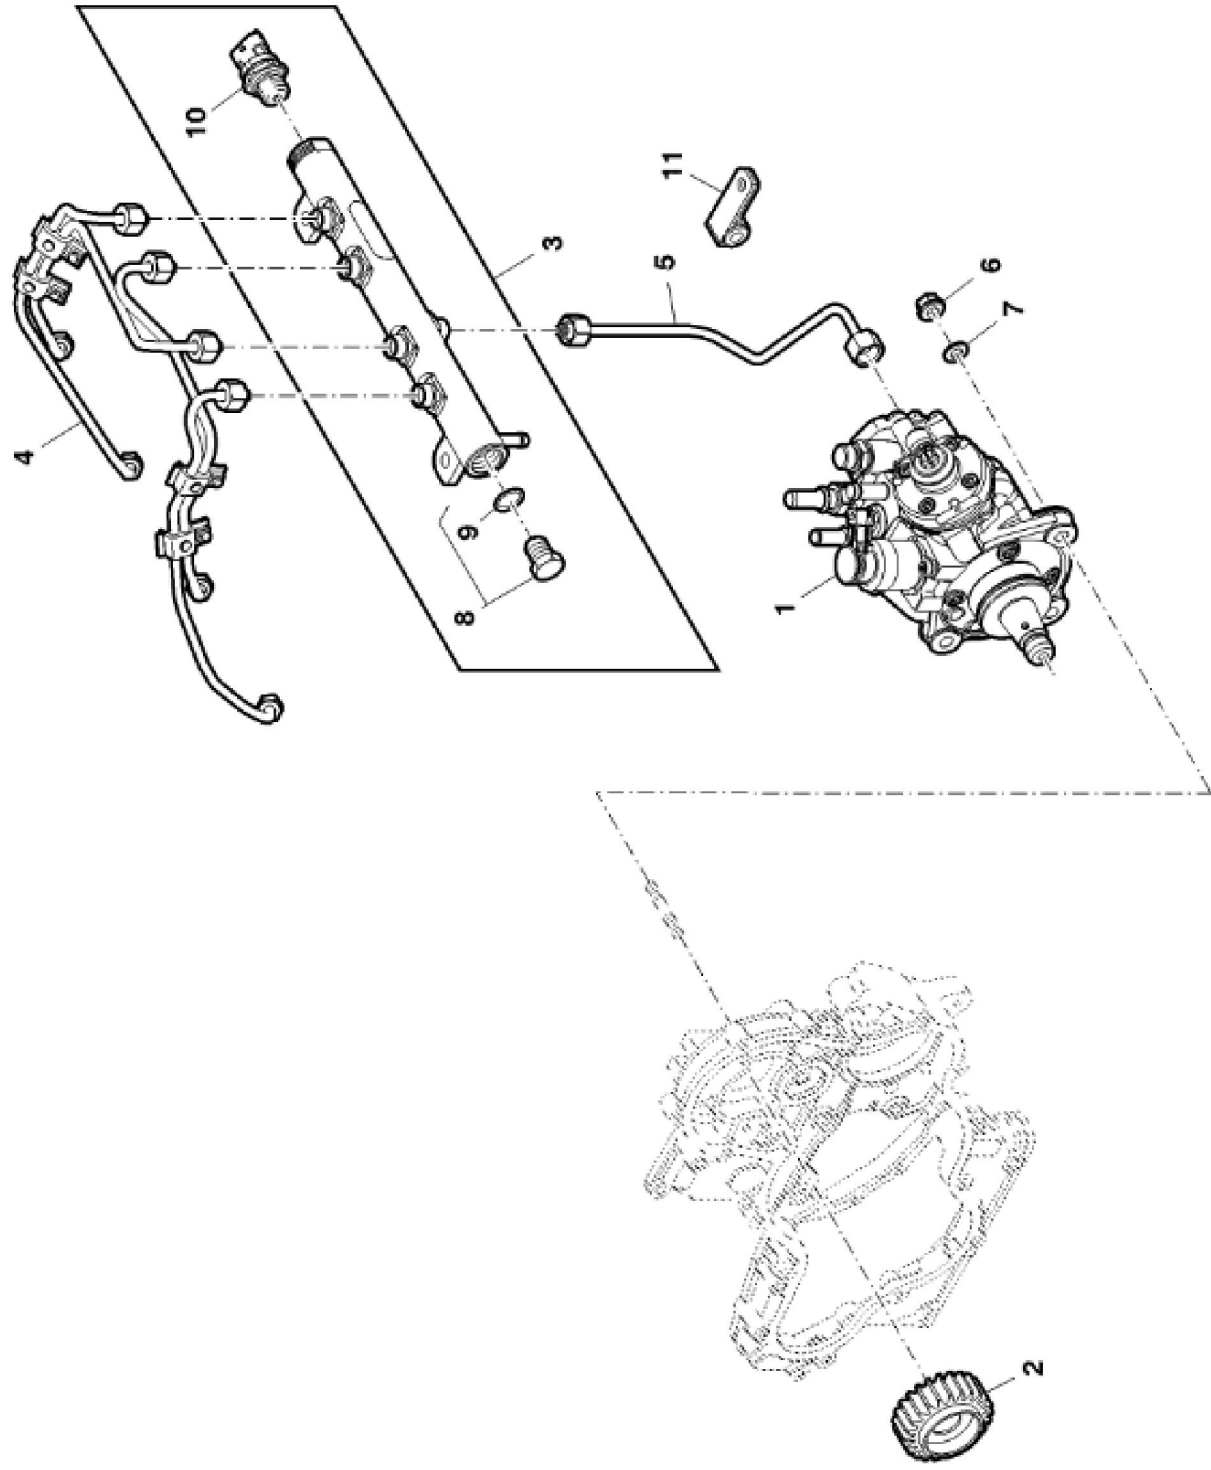

LX246142

KEY	PART NO.	PART NAME	QTY	REMARKS	
1	ER5801363585	PULLEY	1		
2	ER0016675835	BOLT	6		
3	ER5801380424	SPACER	1		
4	ER5801440074	V-BELT	1		

LX245608

KEY	PART NO.	PART NAME	QTY	REMARKS	
1	ER0504180348	HOUSING	1		
2	ER0016678034	BOLT	6	M12 X 40	
3	ER0016673735	BOLT	2	M8 X 1.25 X 25	
4	ER0002995644	ADHESIVE	1		
5	ER0004895378	PLUG	1		
6	ER0017288480	O-RING	1		

LX245582

KEY	PART NO.	PART NAME	QTY	REMARKS	
1	ER372511	FLYWHEEL	1	(PowrReverser™) 11"	
1	ER436582	FLYWHEEL	1	(Mechanical Transmission) 12"	
2	ER393149	SELF-LOCKING SCREW	8	M12 X 42.5	
3	ER021143	SCREW	6	M12 X 50	
4	ER021148	SCREW	2	M12 X 60	
5	ER021155	SCREW	2	M12 X 80	
6	ER021157	BOLT	2	M12 X 90	
7	ER022861	WASHER	12		
8	ER024502	PIN	1		
9	ER026017	BEARING	1	(Mechanical Transmission) 12"	
10	ER202960	DOWEL PIN	2		

PY040548

KEY	PART NO.	PART NAME	QTY	REMARKS	
1	ER5801470100	FUEL INJECTION PUMP	1		
2	ER0504387506	GEAR	1		
3	ER5801470105	FUEL RAIL	1		
4	ER0504387341	FUEL LINE	1		
5	ER0504387346	FUEL LINE	1		
6	ER0017044725	NUT	3	M8 X 1.25	
7	ER0017094904	WASHER	3		
8	ER5801474163	VALVE	1		
9	ER0042553494	O-RING	1		
10	ER5801474160	SENSOR	1	(Pressure Sensor)	
11	ER5801555843	BRACKET	1		

LX240790

KEY	PART NO.	PART NAME	QTY	REMARKS
1	ER0504389002	CYLINDER HEAD	1	
2	ER0504162949	VALVE SEAT	4	
3	ER0004749397	GUIDE	8	STD
3	ER0004749398	GUIDE	8	DIA = + 0.1 mm
3	ER0004749399	GUIDE	8	DIA = + 0.2 mm
4	ER5801475385	STUD	8	M8 X 1.25
5	ER0016990970	PLUG	1	
6	ER0504254094	VALVE SEAT	4	
7	ER0016988301	PLUG	8	
8	ER0504387778	INTAKE VALVE	4	
9	ER0504387779	EXHAUST VALVE	4	
10	ER0504178119	CAP	8	
11	ER0004812347	SPRING	8	
12	ER0004780558	CAP	8	
13	ER0040101573	CAP	8	
14	ER0004819891	RETAINER	16	
15	ER0504081521	STUD	6	M15 X 1.5 X 193
16	ER0504081533	STUD	4	M12 X 1.5 X 162
17	ER5801450757	GASKET	1	TK = + 0.8 mm
17	ER5801450758	GASKET	1	TK = + 0.7 mm
18	ER0504387777	VALVE COVER	8	
19	ER0099435557	DOWEL PIN	1	
20	ER0016990670	PLUG	4	