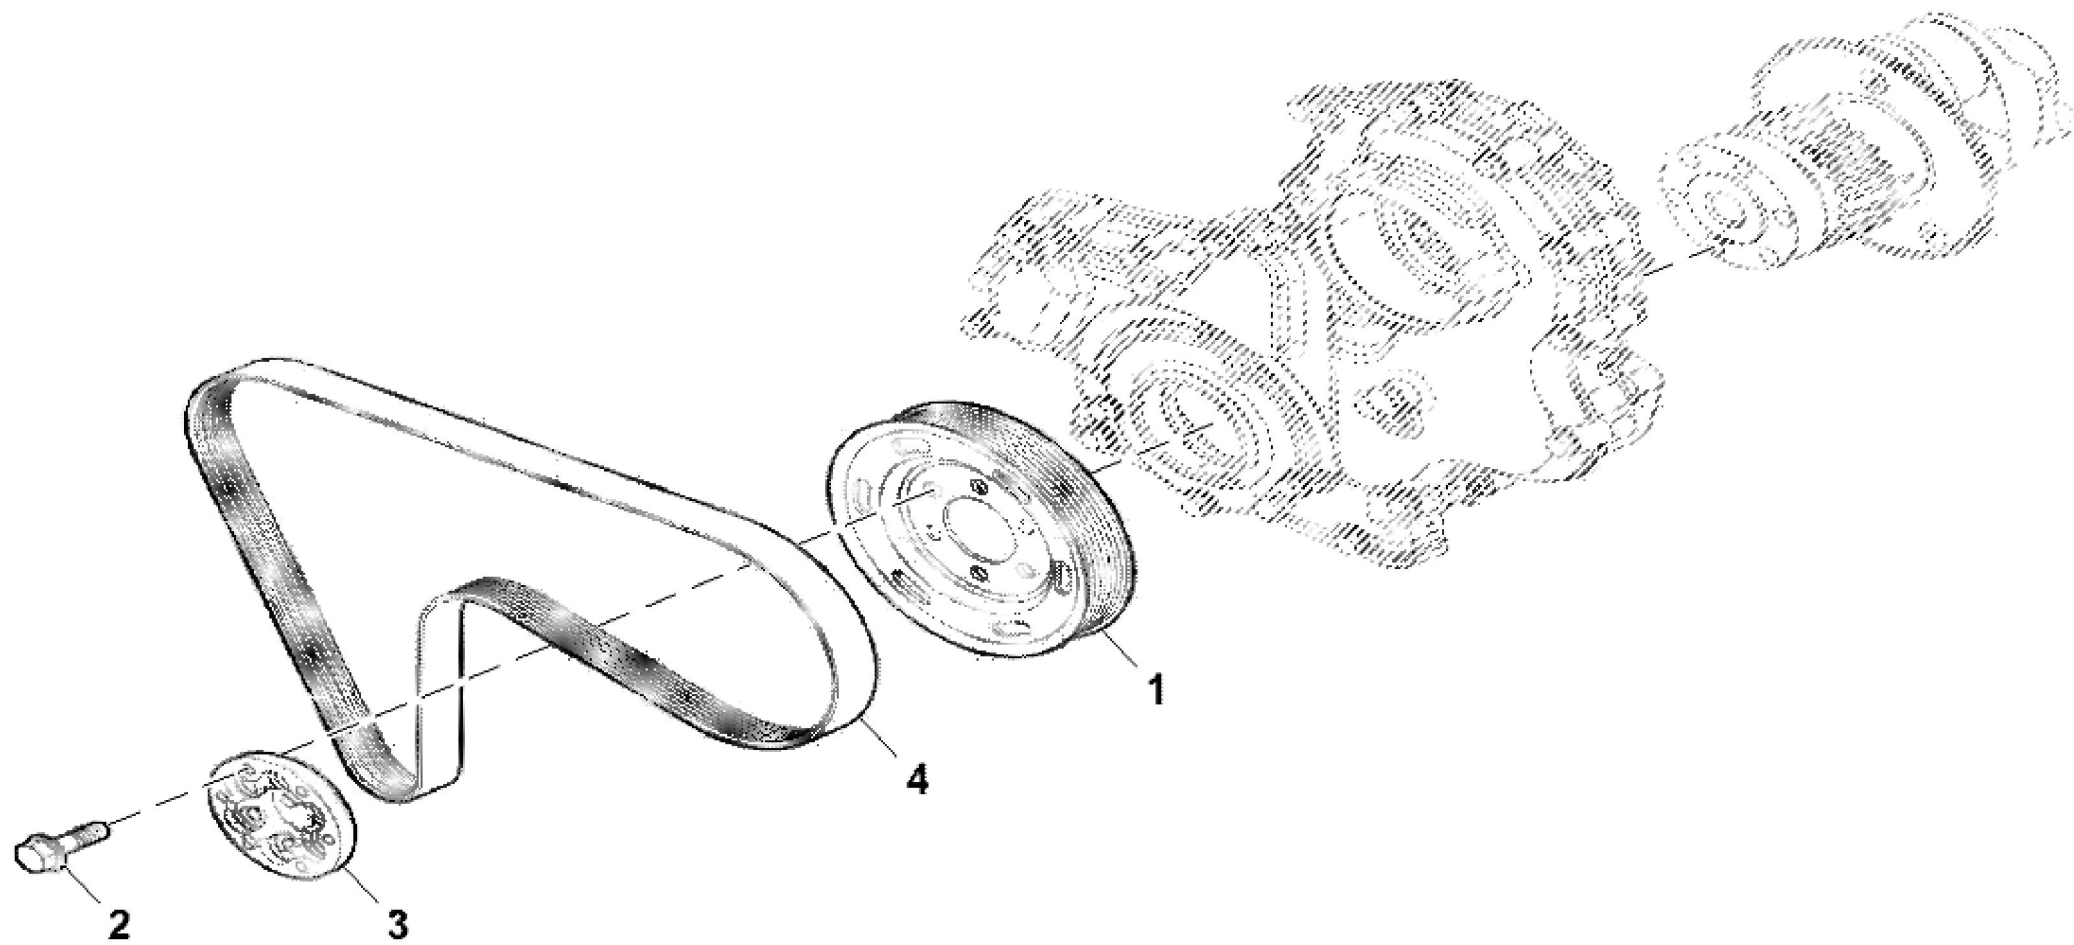

PY040245

KEY	PART NO.	PART NAME	QTY	REMARKS	
1	ER5801363172	HOUSING	1		
2	ER5801363175	GASKET	4		
3	ER0504273002	PLUG	4	M12 X 1.5	
4	ER0016673835	BOLT	9	M8 X 30	

PY040247

KEY	PART NO.	PART NAME	QTY	REMARKS	
1	ER5801526315	COVER	1		
2	ER5801446795	GASKET	1		
3	ER0016591725	BOLT	7	M6 X 40	
4	ER0016598325	BOLT	3	M8 X 100	

LX246142

KEY	PART NO.	PART NAME	QTY	REMARKS	
1	ER5801363585	PULLEY	1		
2	ER0016675835	BOLT	6		
3	ER5801380424	SPACER	1		
4	ER5801440074	V-BELT	1		

LX245608

KEY	PART NO.	PART NAME	QTY	REMARKS	
1	ER0504180348	HOUSING	1		
2	ER0016678034	BOLT	6	M12 X 40	
3	ER0016673735	BOLT	2	M8 X 1.25 X 25	
4	ER0002995644	ADHESIVE	1		
5	ER0004895378	PLUG	1		
6	ER0017288480	O-RING	1		

LX245582

KEY	PART NO.	PART NAME	QTY	REMARKS	
1	ER372511	FLYWHEEL	1	(PowrReverser™) 11"	
1	ER436582	FLYWHEEL	1	(Mechanical Transmission) 12"	
2	ER393149	SELF-LOCKING SCREW	8	M12 X 42.5	
3	ER021143	SCREW	6	M12 X 50	
4	ER021148	SCREW	2	M12 X 60	
5	ER021155	SCREW	2	M12 X 80	
6	ER021157	BOLT	2	M12 X 90	
7	ER022861	WASHER	12		
8	ER024502	PIN	1		
9	ER026017	BEARING	1	(Mechanical Transmission) 12"	
10	ER202960	DOWEL PIN	2		

LX240790

KEY	PART NO.	PART NAME	QTY	REMARKS
1	ER0504389002	CYLINDER HEAD	1	
2	ER0504162949	VALVE SEAT	4	
3	ER0004749397	GUIDE	8	STD
3	ER0004749398	GUIDE	8	DIA = + 0.1 mm
3	ER0004749399	GUIDE	8	DIA = + 0.2 mm
4	ER5801475385	STUD	8	M8 X 1.25
5	ER0016990970	PLUG	1	
6	ER0504254094	VALVE SEAT	4	
7	ER0016988301	PLUG	8	
8	ER0504387778	INTAKE VALVE	4	
9	ER0504387779	EXHAUST VALVE	4	
10	ER0504178119	CAP	8	
11	ER0004812347	SPRING	8	
12	ER0004780558	CAP	8	
13	ER0040101573	CAP	8	
14	ER0004819891	RETAINER	16	
15	ER0504081521	STUD	6	M15 X 1.5 X 193
16	ER0504081533	STUD	4	M12 X 1.5 X 162
17	ER5801450757	GASKET	1	TK = + 0.8 mm
17	ER5801450758	GASKET	1	TK = + 0.7 mm
18	ER0504387777	VALVE COVER	8	
19	ER0099435557	DOWEL PIN	1	
20	ER0016990670	PLUG	4	