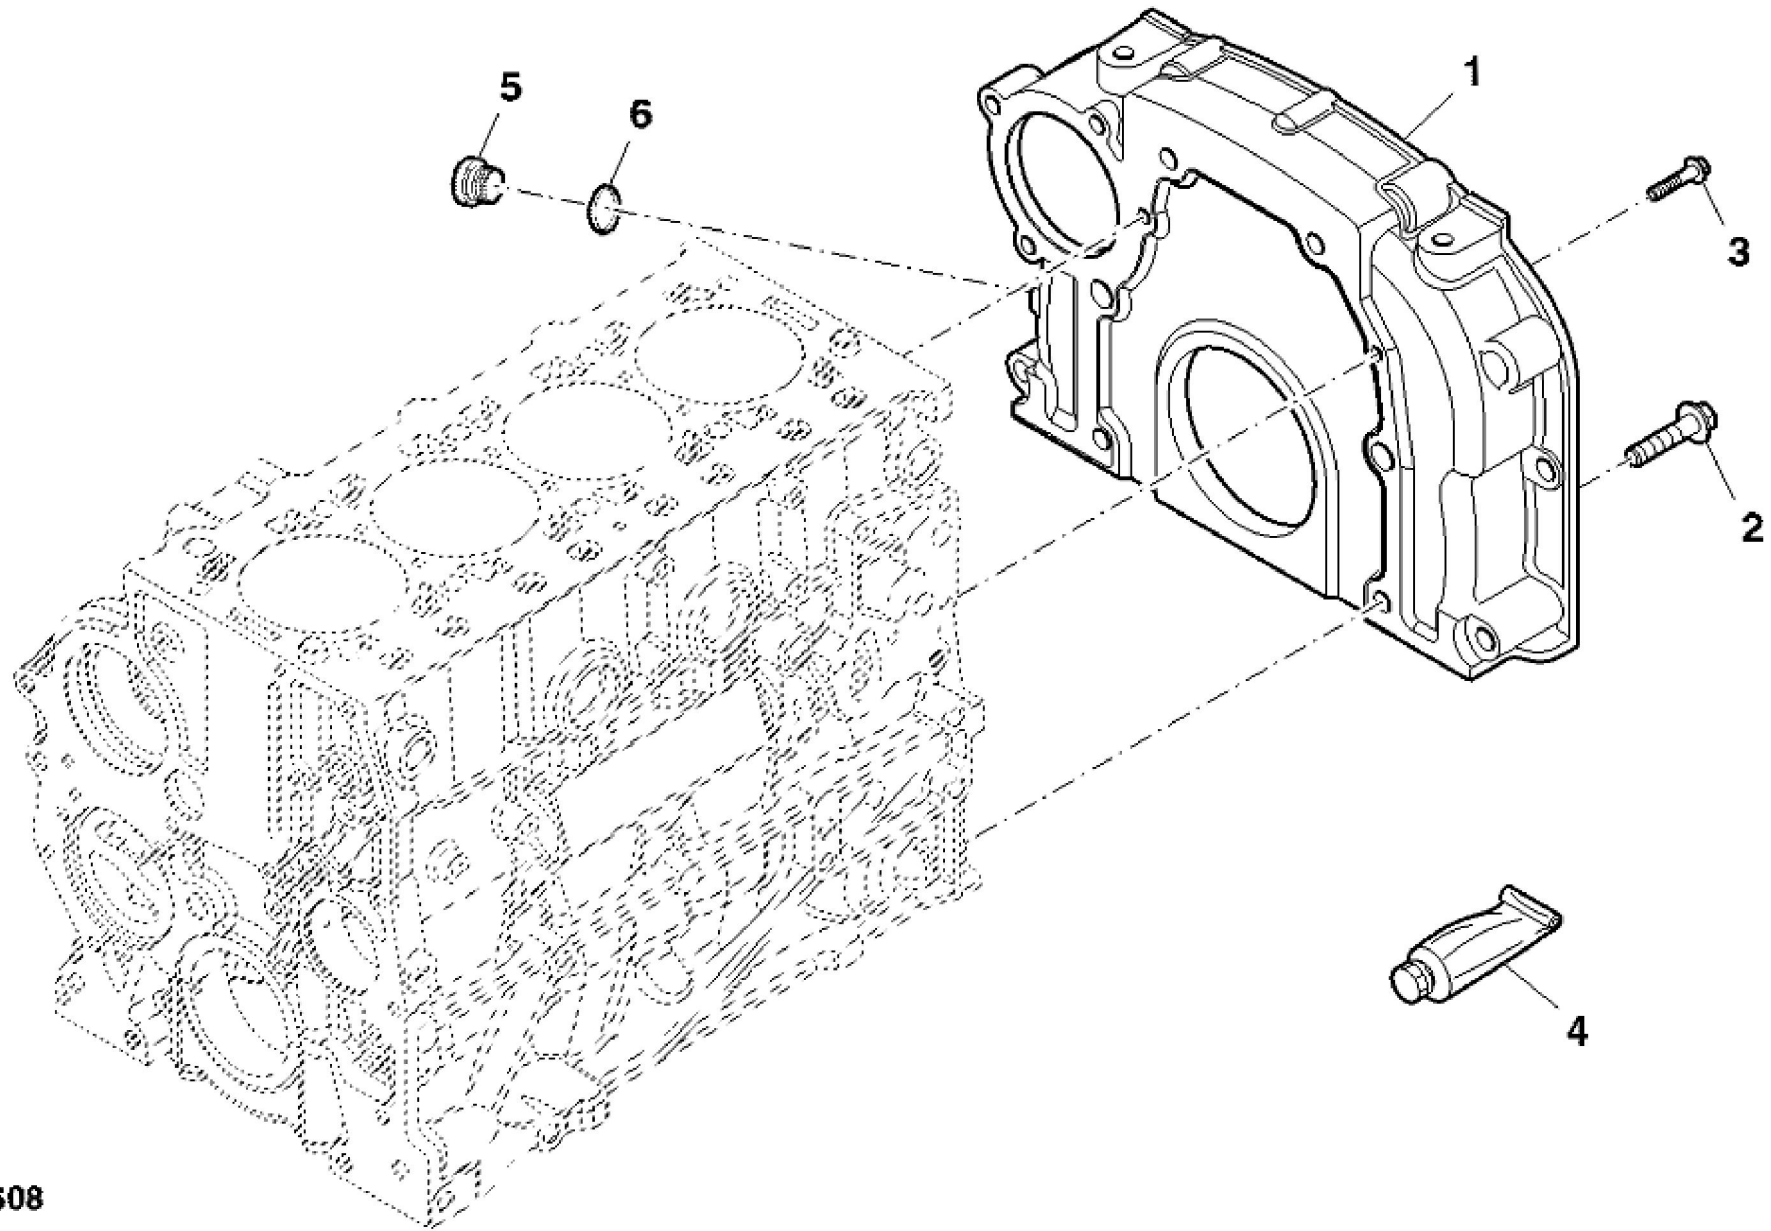

PY040245

KEY	PART NO.	PART NAME	QTY	REMARKS	
1	ER5801363172	HOUSING	1		
2	ER5801363175	GASKET	4		
3	ER0504273002	PLUG	4	M12 X 1.5	
4	ER0016673835	BOLT	9	M8 X 30	

PY040247

KEY	PART NO.	PART NAME	QTY	REMARKS	
1	ER5801526315	COVER	1		
2	ER5801446795	GASKET	1		
3	ER0016591725	BOLT	7	M6 X 40	
4	ER0016598325	BOLT	3	M8 X 100	

LX246142

KEY	PART NO.	PART NAME	QTY	REMARKS	
1	ER5801363585	PULLEY	1		
2	ER0016675835	BOLT	6		
3	ER5801380424	SPACER	1		
4	ER5801440074	V-BELT	1		

LX245608

KEY	PART NO.	PART NAME	QTY	REMARKS	
1	ER0504180348	HOUSING	1		
2	ER0016678034	BOLT	6	M12 X 40	
3	ER0016673735	BOLT	2	M8 X 1.25 X 25	
4	ER0002995644	ADHESIVE	1		
5	ER0004895378	PLUG	1		
6	ER0017288480	O-RING	1		

LX245582

KEY	PART NO.	PART NAME	QTY	REMARKS	
1	ER372511	FLYWHEEL	1	(PowrReverser™) 11"	
1	ER436582	FLYWHEEL	1	(Mechanical Transmission) 12"	
2	ER393149	SELF-LOCKING SCREW	8	M12 X 42.5	
3	ER021143	SCREW	6	M12 X 50	
4	ER021148	SCREW	2	M12 X 60	
5	ER021155	SCREW	2	M12 X 80	
6	ER021157	BOLT	2	M12 X 90	
7	ER022861	WASHER	12		
8	ER024502	PIN	1		
9	ER026017	BEARING	1	(Mechanical Transmission) 12"	
10	ER202960	DOWEL PIN	2		

LX240790

KEY	PART NO.	PART NAME	QTY	REMARKS
1	ER0504389002	CYLINDER HEAD	1	
2	ER0504162949	VALVE SEAT	4	
3	ER0004749397	GUIDE	8	STD
3	ER0004749398	GUIDE	8	DIA = + 0.1 mm
3	ER0004749399	GUIDE	8	DIA = + 0.2 mm
4	ER5801475385	STUD	8	M8 X 1.25
5	ER0016990970	PLUG	1	
6	ER0504254094	VALVE SEAT	4	
7	ER0016988301	PLUG	8	
8	ER0504387778	INTAKE VALVE	4	
9	ER0504387779	EXHAUST VALVE	4	
10	ER0504178119	CAP	8	
11	ER0004812347	SPRING	8	
12	ER0004780558	CAP	8	
13	ER0040101573	CAP	8	
14	ER0004819891	RETAINER	16	
15	ER0504081521	STUD	6	M15 X 1.5 X 193
16	ER0504081533	STUD	4	M12 X 1.5 X 162
17	ER5801450757	GASKET	1	TK = + 0.8 mm
17	ER5801450758	GASKET	1	TK = + 0.7 mm
18	ER0504387777	VALVE COVER	8	
19	ER0099435557	DOWEL PIN	1	
20	ER0016990670	PLUG	4	