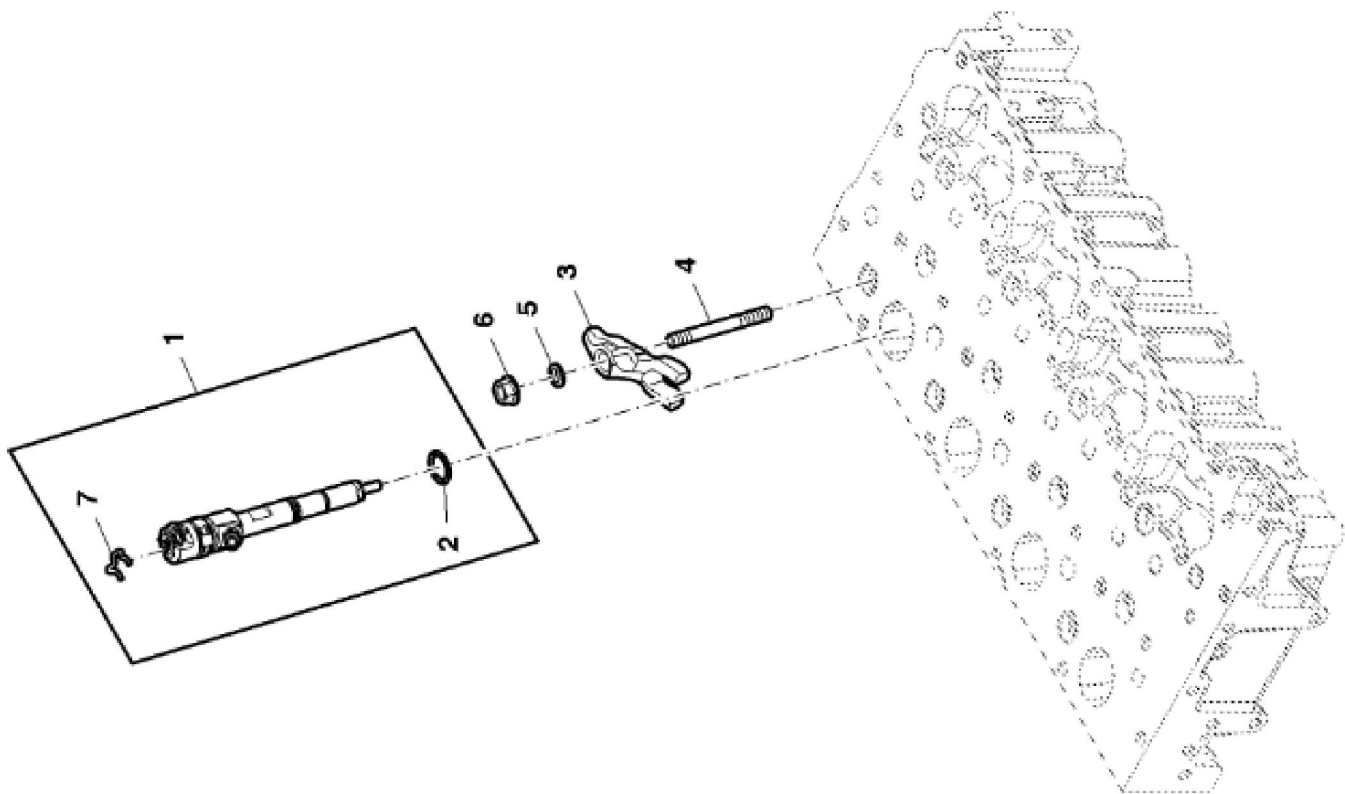

LX246142

KEY	PART NO.	PART NAME	QTY	REMARKS	
1	ER5801363585	PULLEY	1		
2	ER0016675835	BOLT	6		
3	ER5801380424	SPACER	1		
4	ER5801440074	V-BELT	1		

LX245608

KEY	PART NO.	PART NAME	QTY	REMARKS	
1	ER0504180348	HOUSING	1		
2	ER0016678034	BOLT	6	M12 X 40	
3	ER0016673735	BOLT	2	M8 X 1.25 X 25	
4	ER0002995644	ADHESIVE	1		
5	ER0004895378	PLUG	1		
6	ER0017288480	O-RING	1		

LX245582

KEY	PART NO.	PART NAME	QTY	REMARKS	
1	ER372511	FLYWHEEL	1	(PowrReverser™) 11"	
1	ER436582	FLYWHEEL	1	(Mechanical Transmission) 12"	
2	ER393149	SELF-LOCKING SCREW	8	M12 X 42.5	
3	ER021143	SCREW	6	M12 X 50	
4	ER021148	SCREW	2	M12 X 60	
5	ER021155	SCREW	2	M12 X 80	
6	ER021157	BOLT	2	M12 X 90	
7	ER022861	WASHER	12		
8	ER024502	PIN	1		
9	ER026017	BEARING	1	(Mechanical Transmission) 12"	
10	ER202960	DOWEL PIN	2		

PY040548

KEY	PART NO.	PART NAME	QTY	REMARKS	
1	ER5801470100	FUEL INJECTION PUMP	1		
2	ER0504387506	GEAR	1		
3	ER5801470105	FUEL RAIL	1		
4	ER0504387341	FUEL LINE	1		
5	ER0504387346	FUEL LINE	1		
6	ER0017044725	NUT	3	M8 X 1.25	
7	ER0017094904	WASHER	3		
8	ER5801474163	VALVE	1		
9	ER0042553494	O-RING	1		
10	ER5801474160	SENSOR	1	(Pressure Sensor)	
11	ER5801555843	BRACKET	1		

LX240790

KEY	PART NO.	PART NAME	QTY	REMARKS	
1	ER0504389002	CYLINDER HEAD	1		
2	ER0504162949	VALVE SEAT	4		
3	ER0004749397	GUIDE	8	STD	
3	ER0004749398	GUIDE	8	DIA = + 0.1 mm	
3	ER0004749399	GUIDE	8	DIA = + 0.2 mm	
4	ER5801475385	STUD	8	M8 X 1.25	
5	ER0016990970	PLUG	1		
6	ER0504254094	VALVE SEAT	4		
7	ER0016988301	PLUG	8		
8	ER0504387778	INTAKE VALVE	4		
9	ER0504387779	EXHAUST VALVE	4		
10	ER0504178119	CAP	8		
11	ER0004812347	SPRING	8		
12	ER0004780558	CAP	8		
13	ER0040101573	CAP	8		
14	ER0004819891	RETAINER	16		
15	ER0504081521	STUD	6	M15 X 1.5 X 193	
16	ER0504081533	STUD	4	M12 X 1.5 X 162	
17	ER5801450757	GASKET	1	TK = + 0.8 mm	
17	ER5801450758	GASKET	1	TK = + 0.7 mm	
18	ER0504387777	VALVE COVER	8		
19	ER0099435557	DOWEL PIN	1		
20	ER0016990670	PLUG	4		