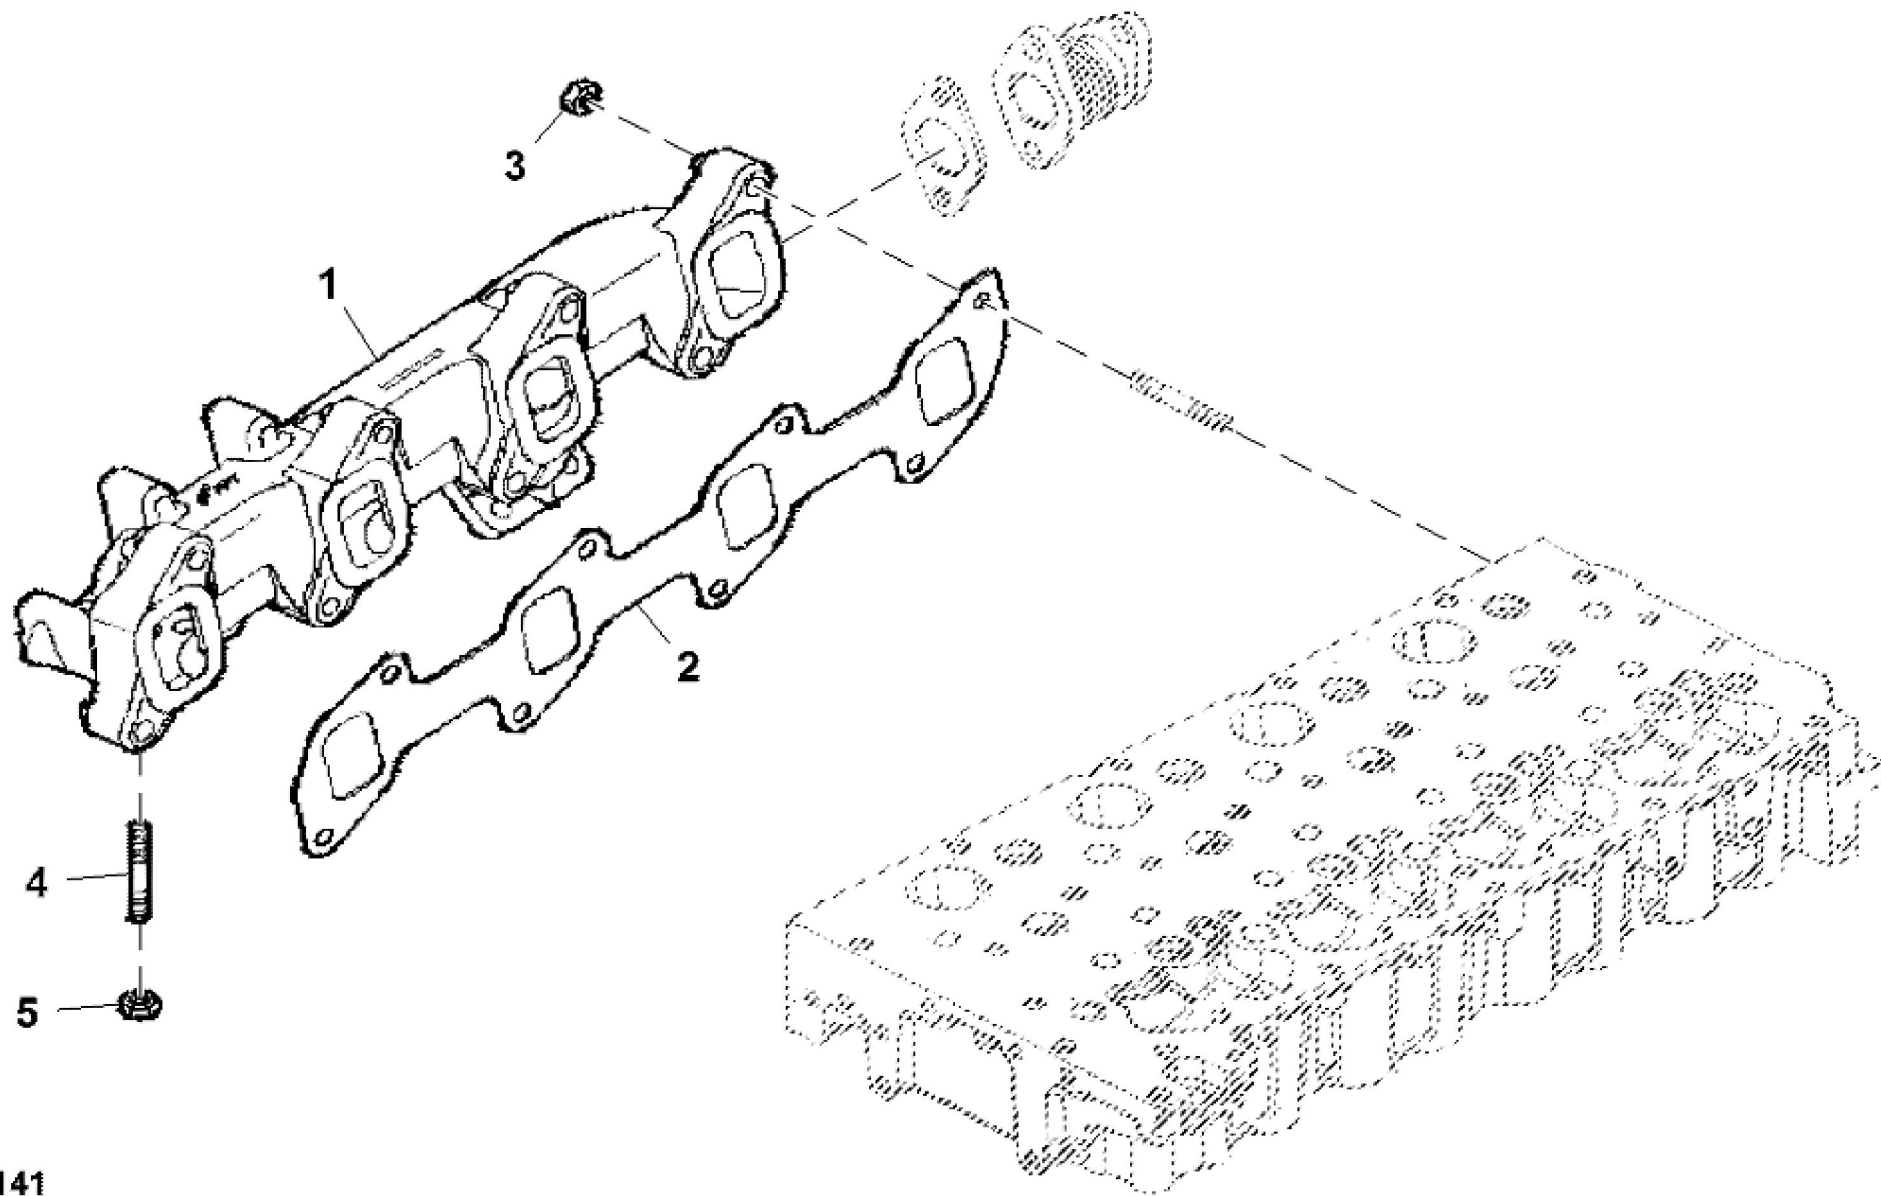

PY040448

KEY	PART NO.	PART NAME	QTY	REMARKS	
1	ER5801364420	SUPPORT	1		
2	ER5801364425	SHAFT	1		
3	ER0016987801	PLUG	2		
4	ER0099454296	SCREW	1		
5	ER0504389302	ROCKER ARM	4	(Intake)	
6	ER0504389297	ROCKER ARM	4	(Exhaust)	
7	ER0018139224	BOLT	10	M6 X 1.0 X 70	

KEY	PART NO.	PART NAME	QTY	REMARKS
1	ER5801958838	HEAT EXCHANGER	1	
2	ER5801669153	CHECK VALVE	1	
3	ER0504385412	CLIP	1	
4	ER5801596396	WATER TRAP	1	
5	ER0017281881	O-RING	3	
6	ER0018186570	CLIP	8	
7	ER5801385612	WATER TRAP	1	
8	ER0017289181	O-RING	1	
9	ER5801560222	HOSE FITTING	1	
10	ER0504341194	GASKET	3	
11	ER5801602826	BOLT	2	
12	ER0016598325	BOLT	3	M8 X 100
13	ER0017044725	NUT	2	M8 X 1.25
14	ER5801530821	HOSE	1	
15	ER0004798845	SCREW	3	LGTH = 103 mm
16	ER5801602848	BOLT	2	
17	ER0018137825	BOLT	2	M6 X 16