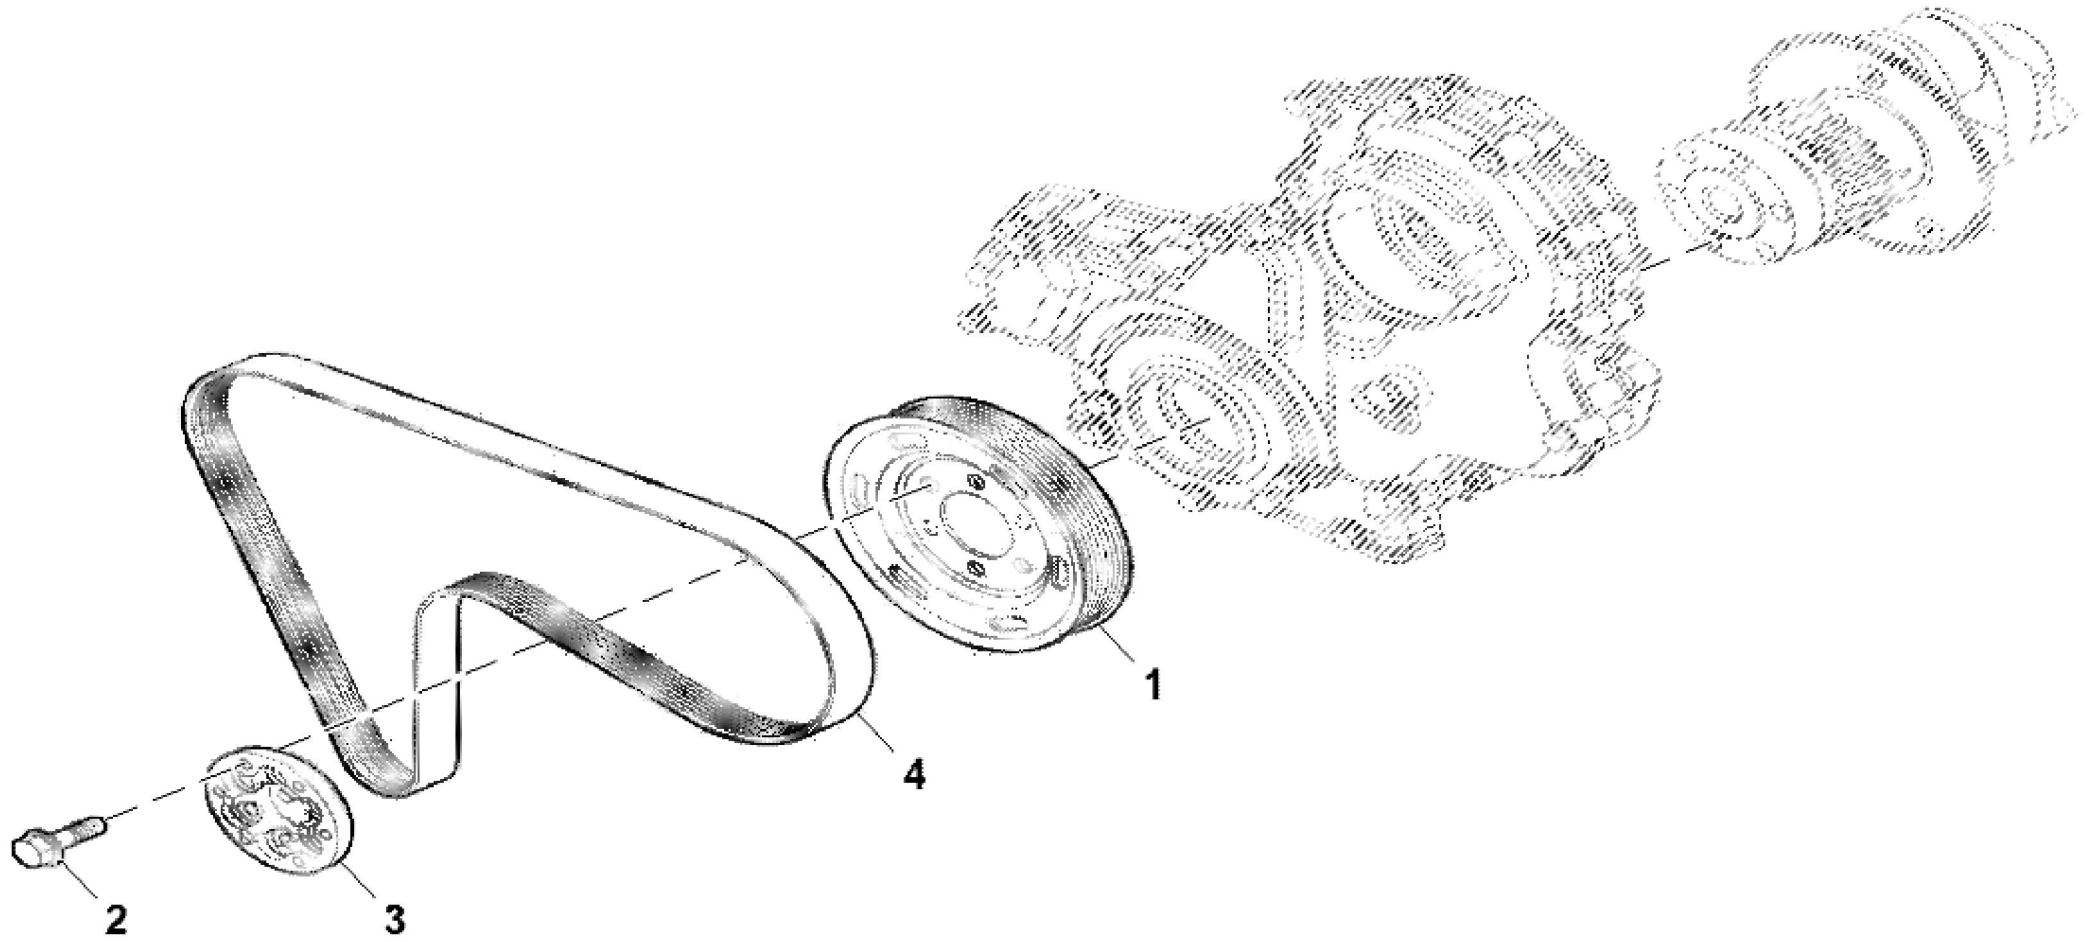

PY040245

KEY	PART NO.	PART NAME	QTY	REMARKS	
1	ER5801363172	HOUSING	1		
2	ER5801363175	GASKET	4		
3	ER0504273002	PLUG	4	M12 X 1.5	
4	ER0016673835	BOLT	9	M8 X 30	

PY040247

KEY	PART NO.	PART NAME	QTY	REMARKS	
1	ER5801526315	COVER	1		
2	ER5801446795	GASKET	1		
3	ER0016591725	BOLT	7	M6 X 40	
4	ER0016598325	BOLT	3	M8 X 100	

LX246142

KEY	PART NO.	PART NAME	QTY	REMARKS	
1	ER5801363585	PULLEY	1		
2	ER0016675835	BOLT	6		
3	ER5801380424	SPACER	1		
4	ER5801440074	V-BELT	1		

LX245608

KEY	PART NO.	PART NAME	QTY	REMARKS	
1	ER0504180348	HOUSING	1		
2	ER0016678034	BOLT	6	M12 X 40	
3	ER0016673735	BOLT	2	M8 X 1.25 X 25	
4	ER0002995644	ADHESIVE	1		
5	ER0004895378	PLUG	1		
6	ER0017288480	O-RING	1		

LX245582

KEY	PART NO.	PART NAME	QTY	REMARKS	
1	ER372511	FLYWHEEL	1	(PowrReverser™) 11"	
1	ER436582	FLYWHEEL	1	(Mechanical Transmission) 12"	
2	ER393149	SELF-LOCKING SCREW	8	M12 X 42.5	
3	ER021143	SCREW	6	M12 X 50	
4	ER021148	SCREW	2	M12 X 60	
5	ER021155	SCREW	2	M12 X 80	
6	ER021157	BOLT	2	M12 X 90	
7	ER022861	WASHER	12		
8	ER024502	PIN	1		
9	ER026017	BEARING	1	(Mechanical Transmission) 12"	
10	ER202960	DOWEL PIN	2		

LX240790

KEY	PART NO.	PART NAME	QTY	REMARKS	
1	ER0504389002	CYLINDER HEAD	1		
2	ER0504162949	VALVE SEAT	4		
3	ER0004749397	GUIDE	8	STD	
3	ER0004749398	GUIDE	8	DIA = + 0.1 mm	
3	ER0004749399	GUIDE	8	DIA = + 0.2 mm	
4	ER5801475385	STUD	8	M8 X 1.25	
5	ER0016990970	PLUG	1		
6	ER0504254094	VALVE SEAT	4		
7	ER0016988301	PLUG	8		
8	ER0504387778	INTAKE VALVE	4		
9	ER0504387779	EXHAUST VALVE	4		
10	ER0504178119	CAP	8		
11	ER0004812347	SPRING	8		
12	ER0004780558	CAP	8		
13	ER0040101573	CAP	8		
14	ER0004819891	RETAINER	16		
15	ER0504081521	STUD	6	M15 X 1.5 X 193	
16	ER0504081533	STUD	4	M12 X 1.5 X 162	
17	ER5801450757	GASKET	1	TK = + 0.8 mm	
17	ER5801450758	GASKET	1	TK = + 0.7 mm	
18	ER0504387777	VALVE COVER	8		
19	ER0099435557	DOWEL PIN	1		
20	ER0016990670	PLUG	4		