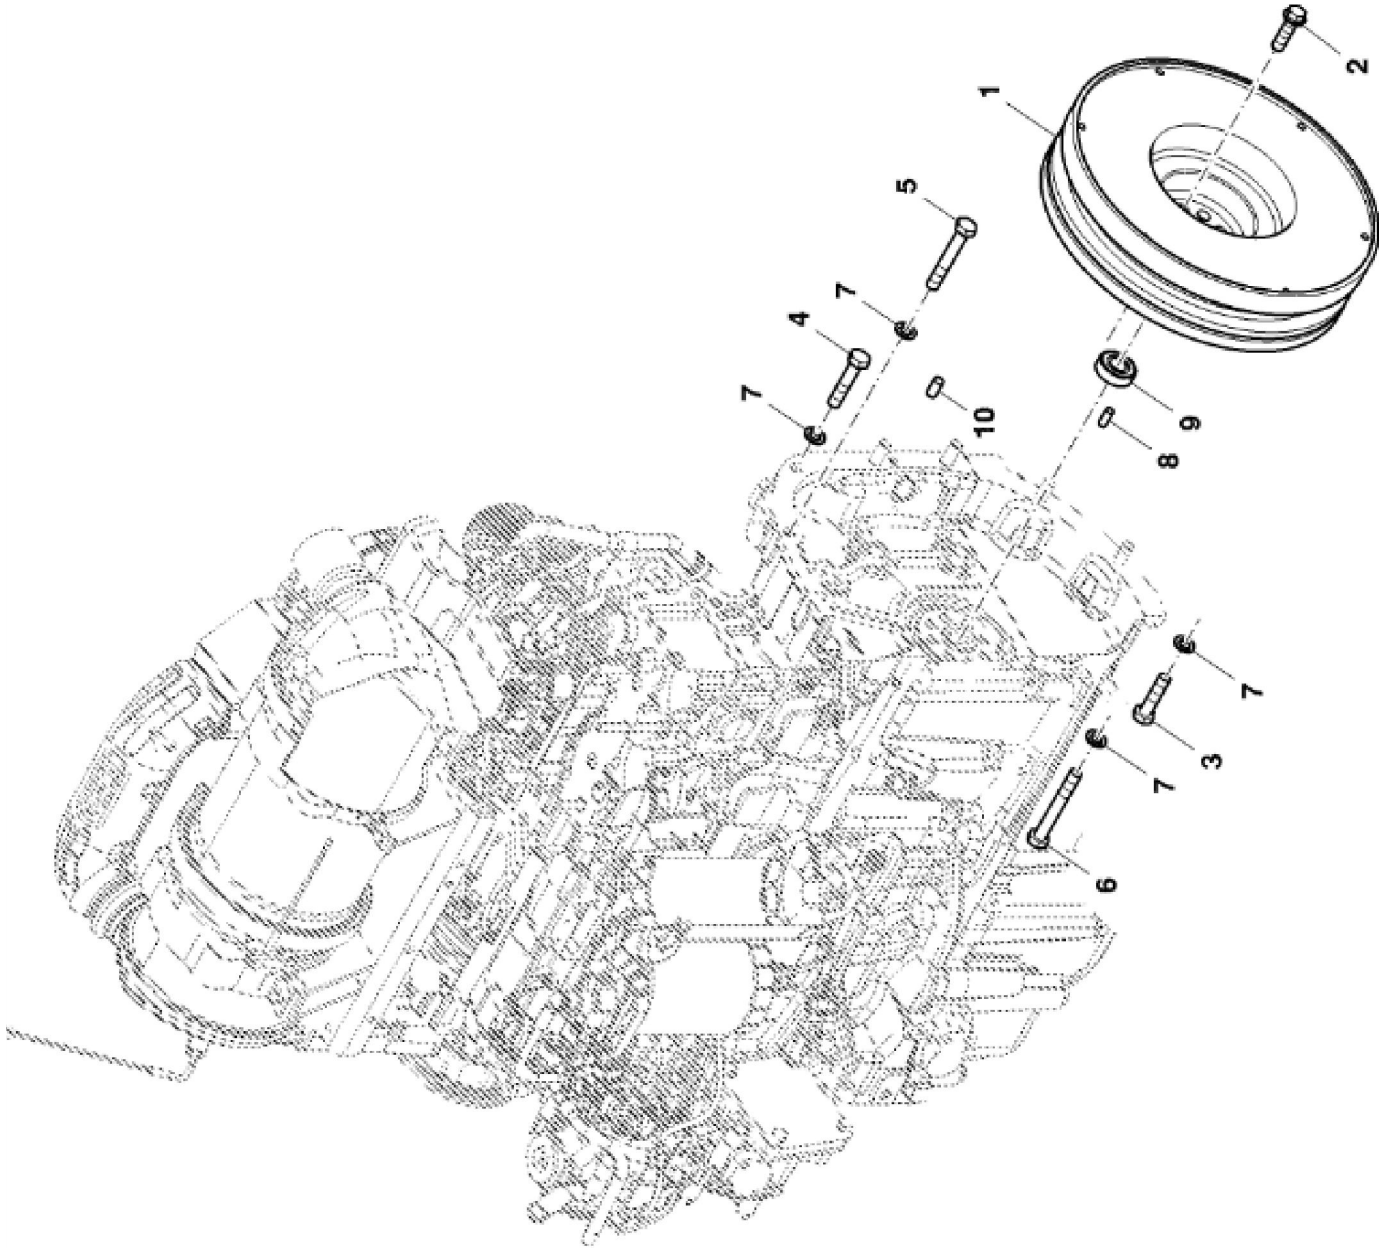

PY040245

KEY	PART NO.	PART NAME	QTY	REMARKS	
1	ER5801363172	HOUSING	1		
2	ER5801363175	GASKET	4		
3	ER0504273002	PLUG	4	M12 X 1.5	
4	ER0016673835	BOLT	9	M8 X 30	

PY040247

KEY	PART NO.	PART NAME	QTY	REMARKS	
1	ER5801526315	COVER	1		
2	ER5801446795	GASKET	1		
3	ER0016591725	BOLT	7	M6 X 40	
4	ER0016598325	BOLT	3	M8 X 100	

LX246142

KEY	PART NO.	PART NAME	QTY	REMARKS	
1	ER5801363585	PULLEY	1		
2	ER0016675835	BOLT	6		
3	ER5801380424	SPACER	1		
4	ER5801440074	V-BELT	1		

LX245608

KEY	PART NO.	PART NAME	QTY	REMARKS	
1	ER0504180348	HOUSING	1		
2	ER0016678034	BOLT	6	M12 X 40	
3	ER0016673735	BOLT	2	M8 X 1.25 X 25	
4	ER0002995644	ADHESIVE	1		
5	ER0004895378	PLUG	1		
6	ER0017288480	O-RING	1		

PY040548

KEY	PART NO.	PART NAME	QTY	REMARKS	
1	ER5801470100	FUEL INJECTION PUMP	1		
2	ER0504387506	GEAR	1		
3	ER5801470105	FUEL RAIL	1		
4	ER0504387341	FUEL LINE	1		
5	ER0504387346	FUEL LINE	1		
6	ER0017044725	NUT	3	M8 X 1.25	
7	ER0017094904	WASHER	3		
8	ER5801474163	VALVE	1		
9	ER0042553494	O-RING	1		
10	ER5801474160	SENSOR	1	(Pressure Sensor)	
11	ER5801555843	BRACKET	1		

LX240790

KEY	PART NO.	PART NAME	QTY	REMARKS	
1	ER0504389002	CYLINDER HEAD	1		
2	ER0504162949	VALVE SEAT	4		
3	ER0004749397	GUIDE	8	STD	
3	ER0004749398	GUIDE	8	DIA = + 0.1 mm	
3	ER0004749399	GUIDE	8	DIA = + 0.2 mm	
4	ER5801475385	STUD	8	M8 X 1.25	
5	ER0016990970	PLUG	1		
6	ER0504254094	VALVE SEAT	4		
7	ER0016988301	PLUG	8		
8	ER0504387778	INTAKE VALVE	4		
9	ER0504387779	EXHAUST VALVE	4		
10	ER0504178119	CAP	8		
11	ER0004812347	SPRING	8		
12	ER0004780558	CAP	8		
13	ER0040101573	CAP	8		
14	ER0004819891	RETAINER	16		
15	ER0504081521	STUD	6	M15 X 1.5 X 193	
16	ER0504081533	STUD	4	M12 X 1.5 X 162	
17	ER5801450757	GASKET	1	TK = + 0.8 mm	
17	ER5801450758	GASKET	1	TK = + 0.7 mm	
18	ER0504387777	VALVE COVER	8		
19	ER0099435557	DOWEL PIN	1		
20	ER0016990670	PLUG	4		