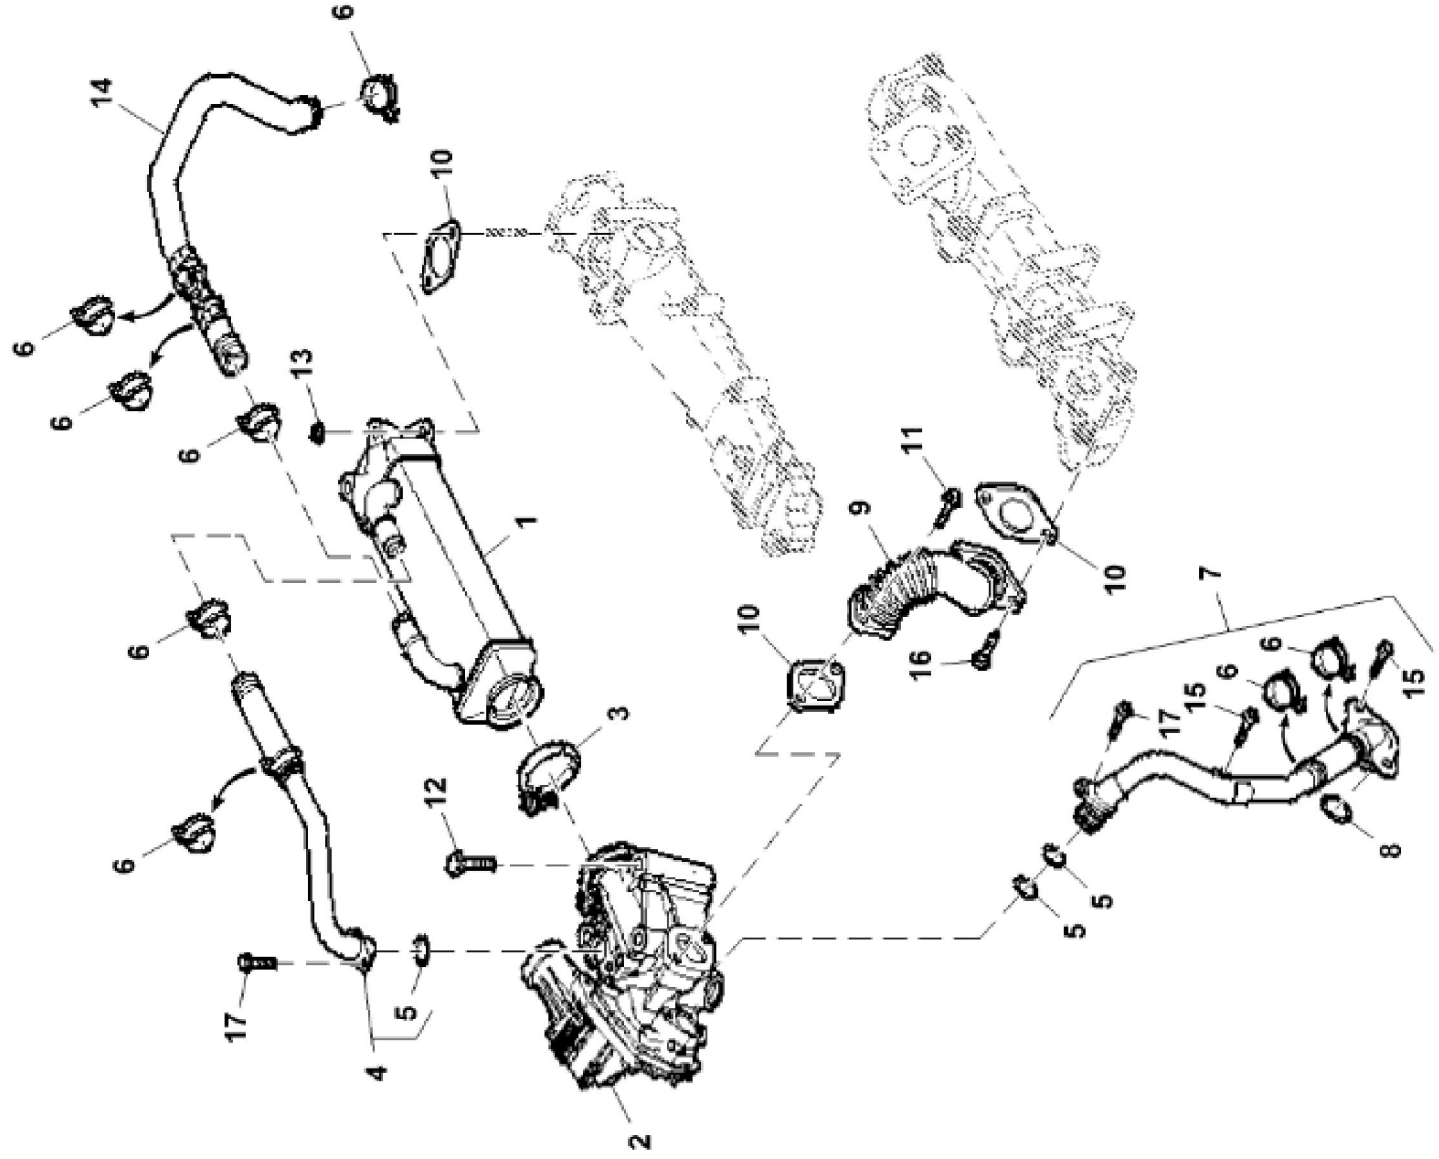

PY040548

KEY	PART NO.	PART NAME	QTY	REMARKS	
1	ER5801470100	FUEL INJECTION PUMP	1		
2	ER0504387506	GEAR	1		
3	ER5801470105	FUEL RAIL	1		
4	ER0504387341	FUEL LINE	1		
5	ER0504387346	FUEL LINE	1		
6	ER0017044725	NUT	3	M8 X 1.25	
7	ER0017094904	WASHER	3		
8	ER5801474163	VALVE	1		
9	ER0042553494	O-RING	1		
10	ER5801474160	SENSOR	1	(Pressure Sensor)	
11	ER5801555843	BRACKET	1		

LX240790

KEY	PART NO.	PART NAME	QTY	REMARKS	
1	ER0504389002	CYLINDER HEAD	1		
2	ER0504162949	VALVE SEAT	4		
3	ER0004749397	GUIDE	8	STD	
3	ER0004749398	GUIDE	8	DIA = + 0.1 mm	
3	ER0004749399	GUIDE	8	DIA = + 0.2 mm	
4	ER5801475385	STUD	8	M8 X 1.25	
5	ER0016990970	PLUG	1		
6	ER0504254094	VALVE SEAT	4		
7	ER0016988301	PLUG	8		
8	ER0504387778	INTAKE VALVE	4		
9	ER0504387779	EXHAUST VALVE	4		
10	ER0504178119	CAP	8		
11	ER0004812347	SPRING	8		
12	ER0004780558	CAP	8		
13	ER0040101573	CAP	8		
14	ER0004819891	RETAINER	16		
15	ER0504081521	STUD	6	M15 X 1.5 X 193	
16	ER0504081533	STUD	4	M12 X 1.5 X 162	
17	ER5801450757	GASKET	1	TK = + 0.8 mm	
17	ER5801450758	GASKET	1	TK = + 0.7 mm	
18	ER0504387777	VALVE COVER	8		
19	ER0099435557	DOWEL PIN	1		
20	ER0016990670	PLUG	4		

LX246143

KEY	PART NO.	PART NAME	QTY	REMARKS	
1	ER5801698739	VALVE	1		
2	ER0504332869	COVER	1		
3	ER0017316290	CLIP	1		
4	ER5801476218	FUEL LINE	1		
5	ER5801496365	FUEL LINE	1		
6	ER0504385537	FUEL LINE	1		
7	ER0504388781	FUEL LINE	1		
8	ER0504385539	FUEL LINE	1		
9	ER0016586725	BOLT	2	M8 X 30	
10	ER0016597925	BOLT	2	M8 X 14	
11	ER0504332889	GASKET	1		

PY040448

KEY	PART NO.	PART NAME	QTY	REMARKS	
1	ER5801364420	SUPPORT	1		
2	ER5801364425	SHAFT	1		
3	ER0016987801	PLUG	2		
4	ER0099454296	SCREW	1		
5	ER0504389302	ROCKER ARM	4	(Intake)	
6	ER0504389297	ROCKER ARM	4	(Exhaust)	
7	ER0018139224	BOLT	10	M6 X 1.0 X 70	