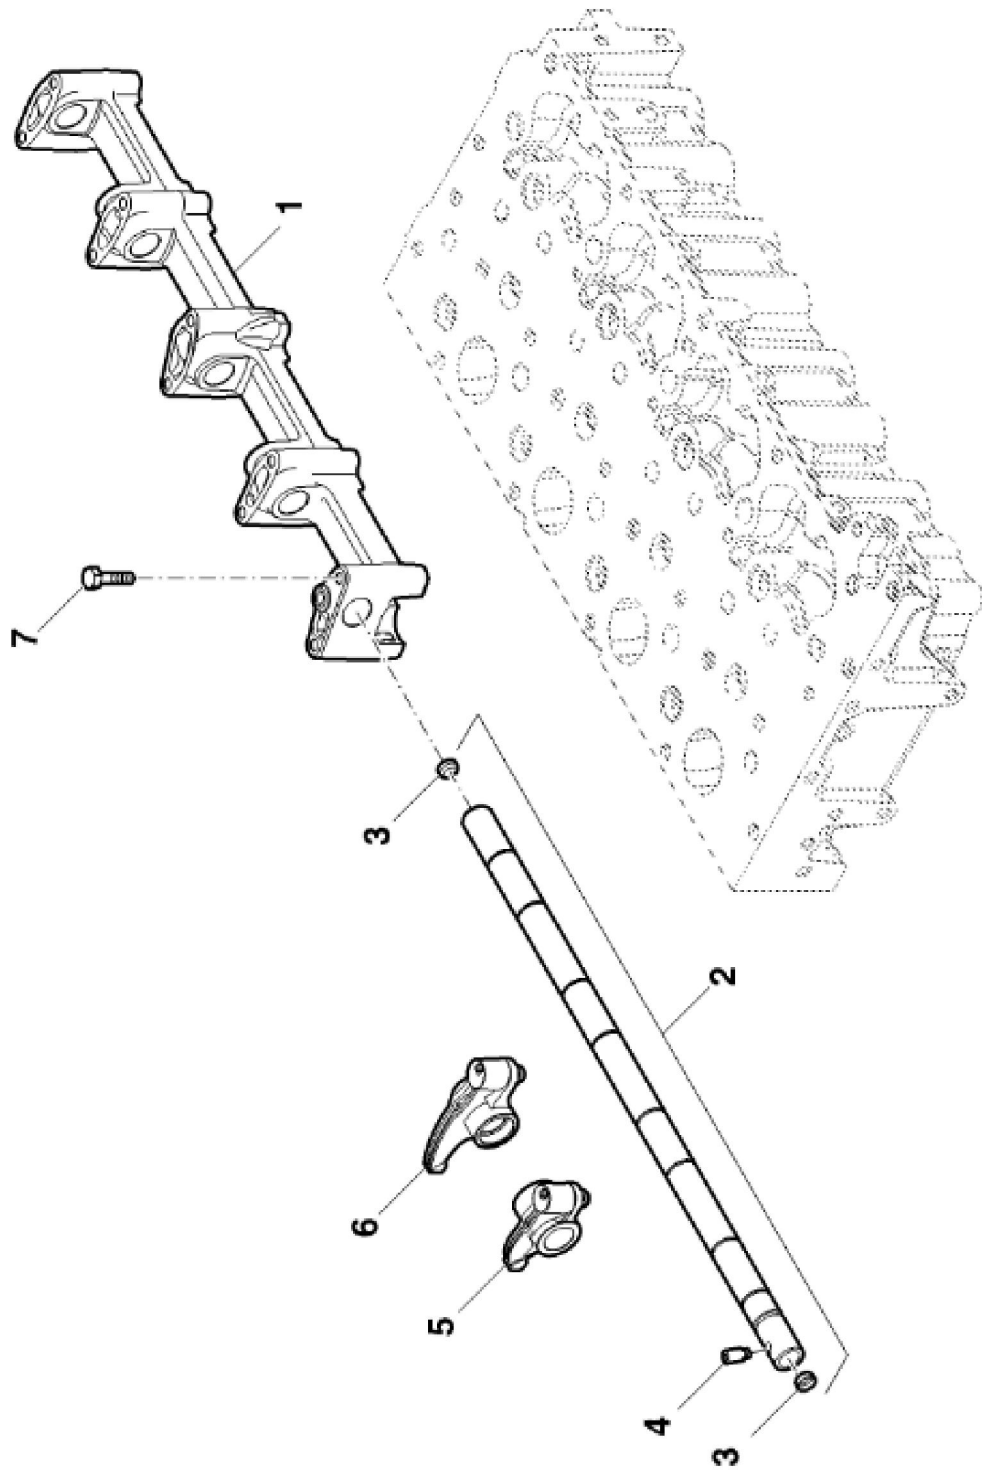

LX246142

KEY	PART NO.	PART NAME	QTY	REMARKS	
1	ER5801363585	PULLEY	1		
2	ER0016675835	BOLT	6		
3	ER5801380424	SPACER	1		
4	ER5801440074	V-BELT	1		

LX245608

KEY	PART NO.	PART NAME	QTY	REMARKS	
1	ER0504180348	HOUSING	1		
2	ER0016678034	BOLT	6	M12 X 40	
3	ER0016673735	BOLT	2	M8 X 1.25 X 25	
4	ER0002995644	ADHESIVE	1		
5	ER0004895378	PLUG	1		
6	ER0017288480	O-RING	1		

PY040548

KEY	PART NO.	PART NAME	QTY	REMARKS	
1	ER5801470100	FUEL INJECTION PUMP	1		
2	ER0504387506	GEAR	1		
3	ER5801470105	FUEL RAIL	1		
4	ER0504387341	FUEL LINE	1		
5	ER0504387346	FUEL LINE	1		
6	ER0017044725	NUT	3	M8 X 1.25	
7	ER0017094904	WASHER	3		
8	ER5801474163	VALVE	1		
9	ER0042553494	O-RING	1		
10	ER5801474160	SENSOR	1	(Pressure Sensor)	
11	ER5801555843	BRACKET	1		

LX240790

KEY	PART NO.	PART NAME	QTY	REMARKS	
1	ER0504389002	CYLINDER HEAD	1		
2	ER0504162949	VALVE SEAT	4		
3	ER0004749397	GUIDE	8	STD	
3	ER0004749398	GUIDE	8	DIA = + 0.1 mm	
3	ER0004749399	GUIDE	8	DIA = + 0.2 mm	
4	ER5801475385	STUD	8	M8 X 1.25	
5	ER0016990970	PLUG	1		
6	ER0504254094	VALVE SEAT	4		
7	ER0016988301	PLUG	8		
8	ER0504387778	INTAKE VALVE	4		
9	ER0504387779	EXHAUST VALVE	4		
10	ER0504178119	CAP	8		
11	ER0004812347	SPRING	8		
12	ER0004780558	CAP	8		
13	ER0040101573	CAP	8		
14	ER0004819891	RETAINER	16		
15	ER0504081521	STUD	6	M15 X 1.5 X 193	
16	ER0504081533	STUD	4	M12 X 1.5 X 162	
17	ER5801450757	GASKET	1	TK = + 0.8 mm	
17	ER5801450758	GASKET	1	TK = + 0.7 mm	
18	ER0504387777	VALVE COVER	8		
19	ER0099435557	DOWEL PIN	1		
20	ER0016990670	PLUG	4		

LX246143

KEY	PART NO.	PART NAME	QTY	REMARKS	
1	ER5801698739	VALVE	1		
2	ER0504332869	COVER	1		
3	ER0017316290	CLIP	1		
4	ER5801476218	FUEL LINE	1		
5	ER5801496365	FUEL LINE	1		
6	ER0504385537	FUEL LINE	1		
7	ER0504388781	FUEL LINE	1		
8	ER0504385539	FUEL LINE	1		
9	ER0016586725	BOLT	2	M8 X 30	
10	ER0016597925	BOLT	2	M8 X 14	
11	ER0504332889	GASKET	1		