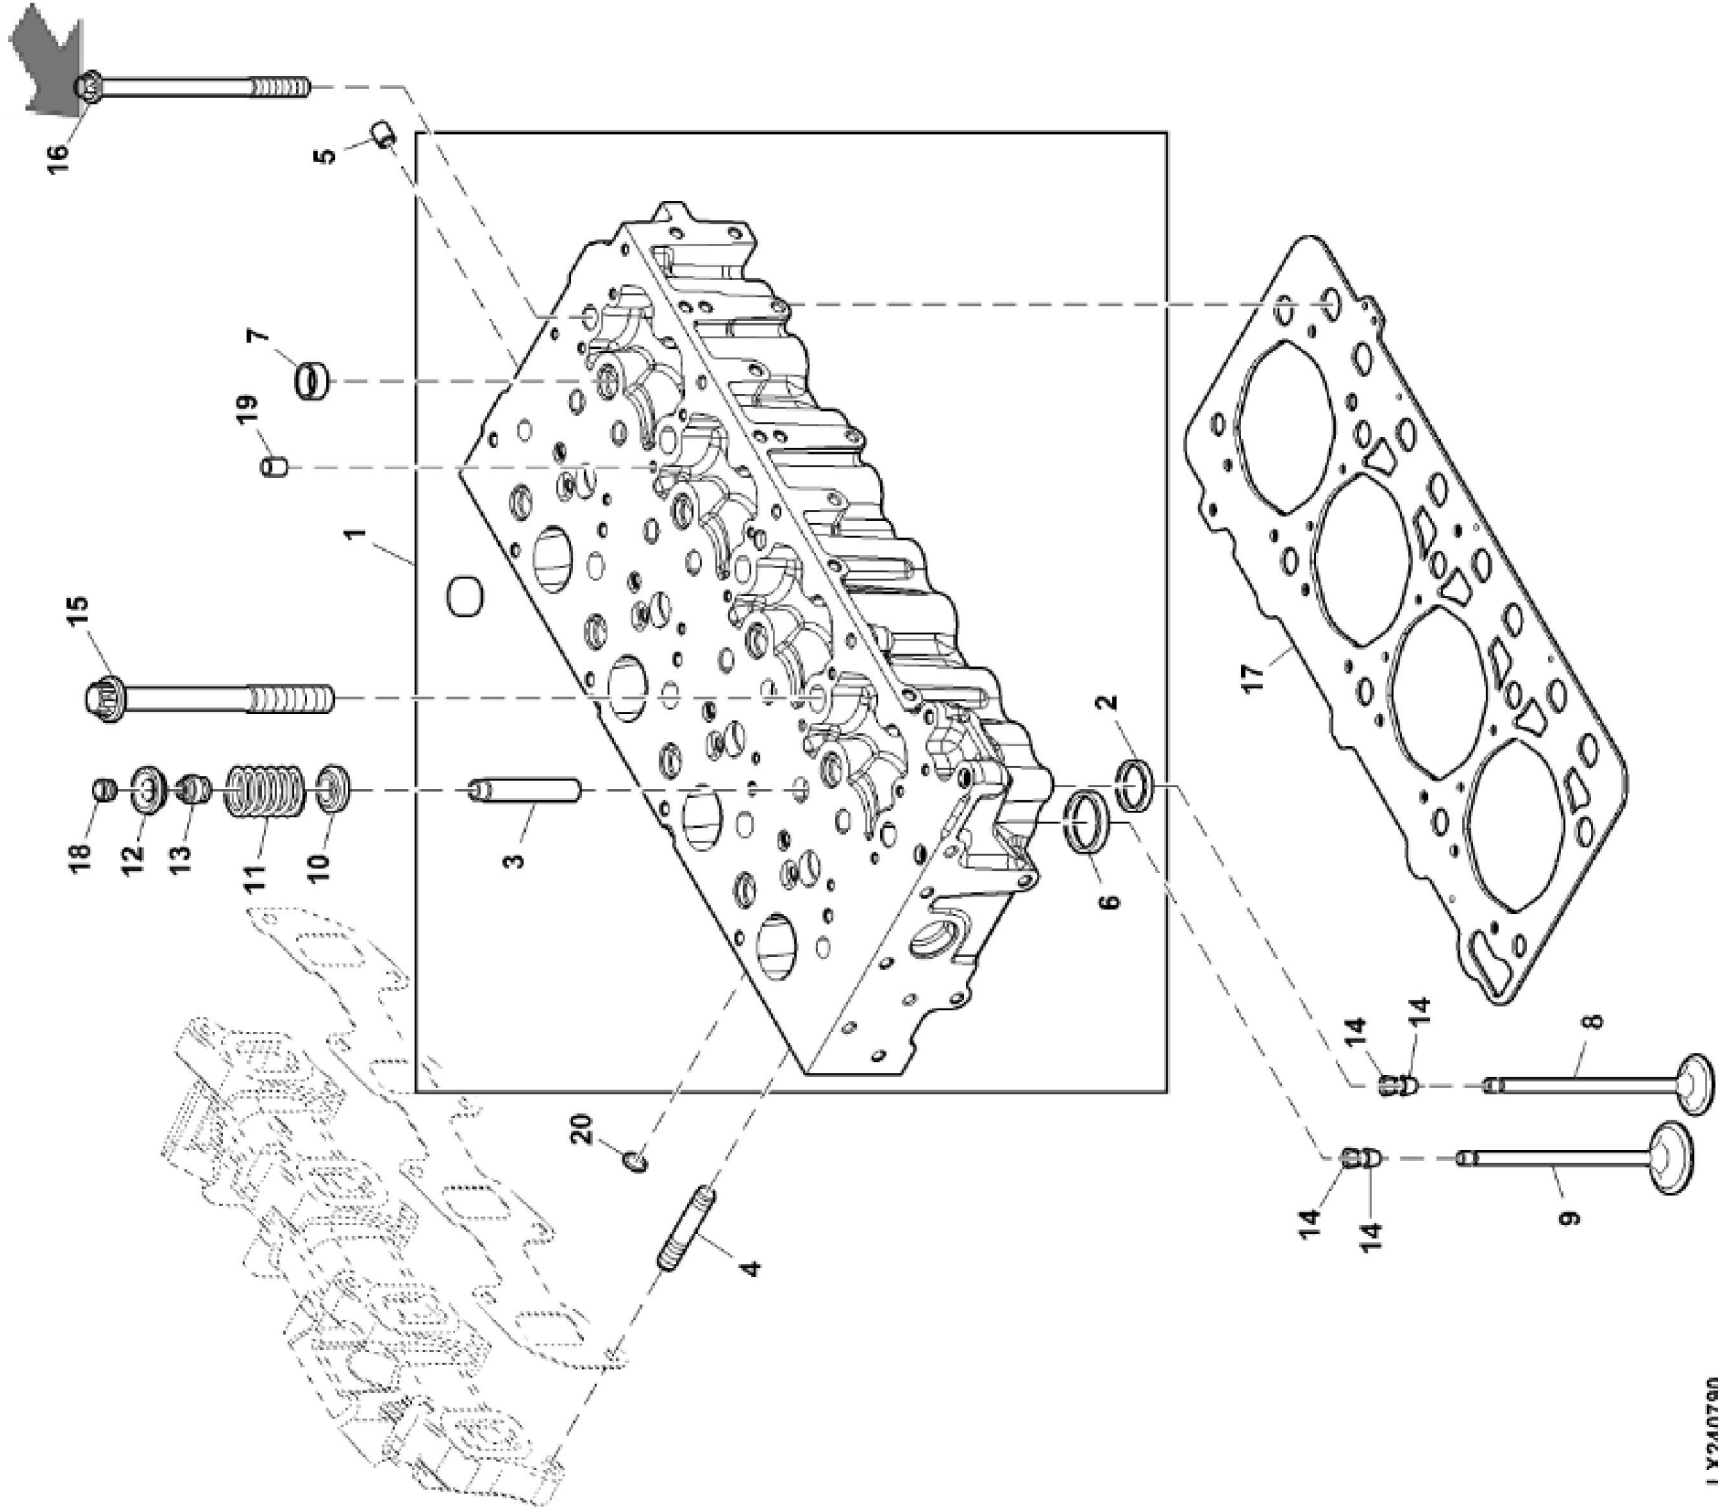

LX246142

KEY	PART NO.	PART NAME	QTY	REMARKS	
1	ER5801363585	PULLEY	1		
2	ER0016675835	BOLT	6		
3	ER5801380424	SPACER	1		
4	ER5801440074	V-BELT	1		

LX245608

KEY	PART NO.	PART NAME	QTY	REMARKS	
1	ER0504180348	HOUSING	1		
2	ER0016678034	BOLT	6	M12 X 40	
3	ER0016673735	BOLT	2	M8 X 1.25 X 25	
4	ER0002995644	ADHESIVE	1		
5	ER0004895378	PLUG	1		
6	ER0017288480	O-RING	1		

LX245582

KEY	PART NO.	PART NAME	QTY	REMARKS	
1	ER372511	FLYWHEEL	1	(PowrReverser™) 11"	
1	ER436582	FLYWHEEL	1	(Mechanical Transmission) 12"	
2	ER393149	SELF-LOCKING SCREW	8	M12 X 42.5	
3	ER021143	SCREW	6	M12 X 50	
4	ER021148	SCREW	2	M12 X 60	
5	ER021155	SCREW	2	M12 X 80	
6	ER021157	BOLT	2	M12 X 90	
7	ER022861	WASHER	12		
8	ER024502	PIN	1		
9	ER026017	BEARING	1	(Mechanical Transmission) 12"	
10	ER202960	DOWEL PIN	2		

LX240790

KEY	PART NO.	PART NAME	QTY	REMARKS	
1	ER0504389002	CYLINDER HEAD	1		
2	ER0504162949	VALVE SEAT	4		
3	ER0004749397	GUIDE	8	STD	
3	ER0004749398	GUIDE	8	DIA = + 0.1 mm	
3	ER0004749399	GUIDE	8	DIA = + 0.2 mm	
4	ER5801475385	STUD	8	M8 X 1.25	
5	ER0016990970	PLUG	1		
6	ER0504254094	VALVE SEAT	4		
7	ER0016988301	PLUG	8		
8	ER0504387778	INTAKE VALVE	4		
9	ER0504387779	EXHAUST VALVE	4		
10	ER0504178119	CAP	8		
11	ER0004812347	SPRING	8		
12	ER0004780558	CAP	8		
13	ER0040101573	CAP	8		
14	ER0004819891	RETAINER	16		
15	ER0504081521	STUD	6	M15 X 1.5 X 193	
16	ER0504081533	STUD	4	M12 X 1.5 X 162	
17	ER5801450757	GASKET	1	TK = + 0.8 mm	
17	ER5801450758	GASKET	1	TK = + 0.7 mm	
18	ER0504387777	VALVE COVER	8		
19	ER0099435557	DOWEL PIN	1		
20	ER0016990670	PLUG	4		

LX246143

KEY	PART NO.	PART NAME	QTY	REMARKS	
1	ER5801698739	VALVE	1		
2	ER0504332869	COVER	1		
3	ER0017316290	CLIP	1		
4	ER5801476218	FUEL LINE	1		
5	ER5801496365	FUEL LINE	1		
6	ER0504385537	FUEL LINE	1		
7	ER0504388781	FUEL LINE	1		
8	ER0504385539	FUEL LINE	1		
9	ER0016586725	BOLT	2	M8 X 30	
10	ER0016597925	BOLT	2	M8 X 14	
11	ER0504332889	GASKET	1		