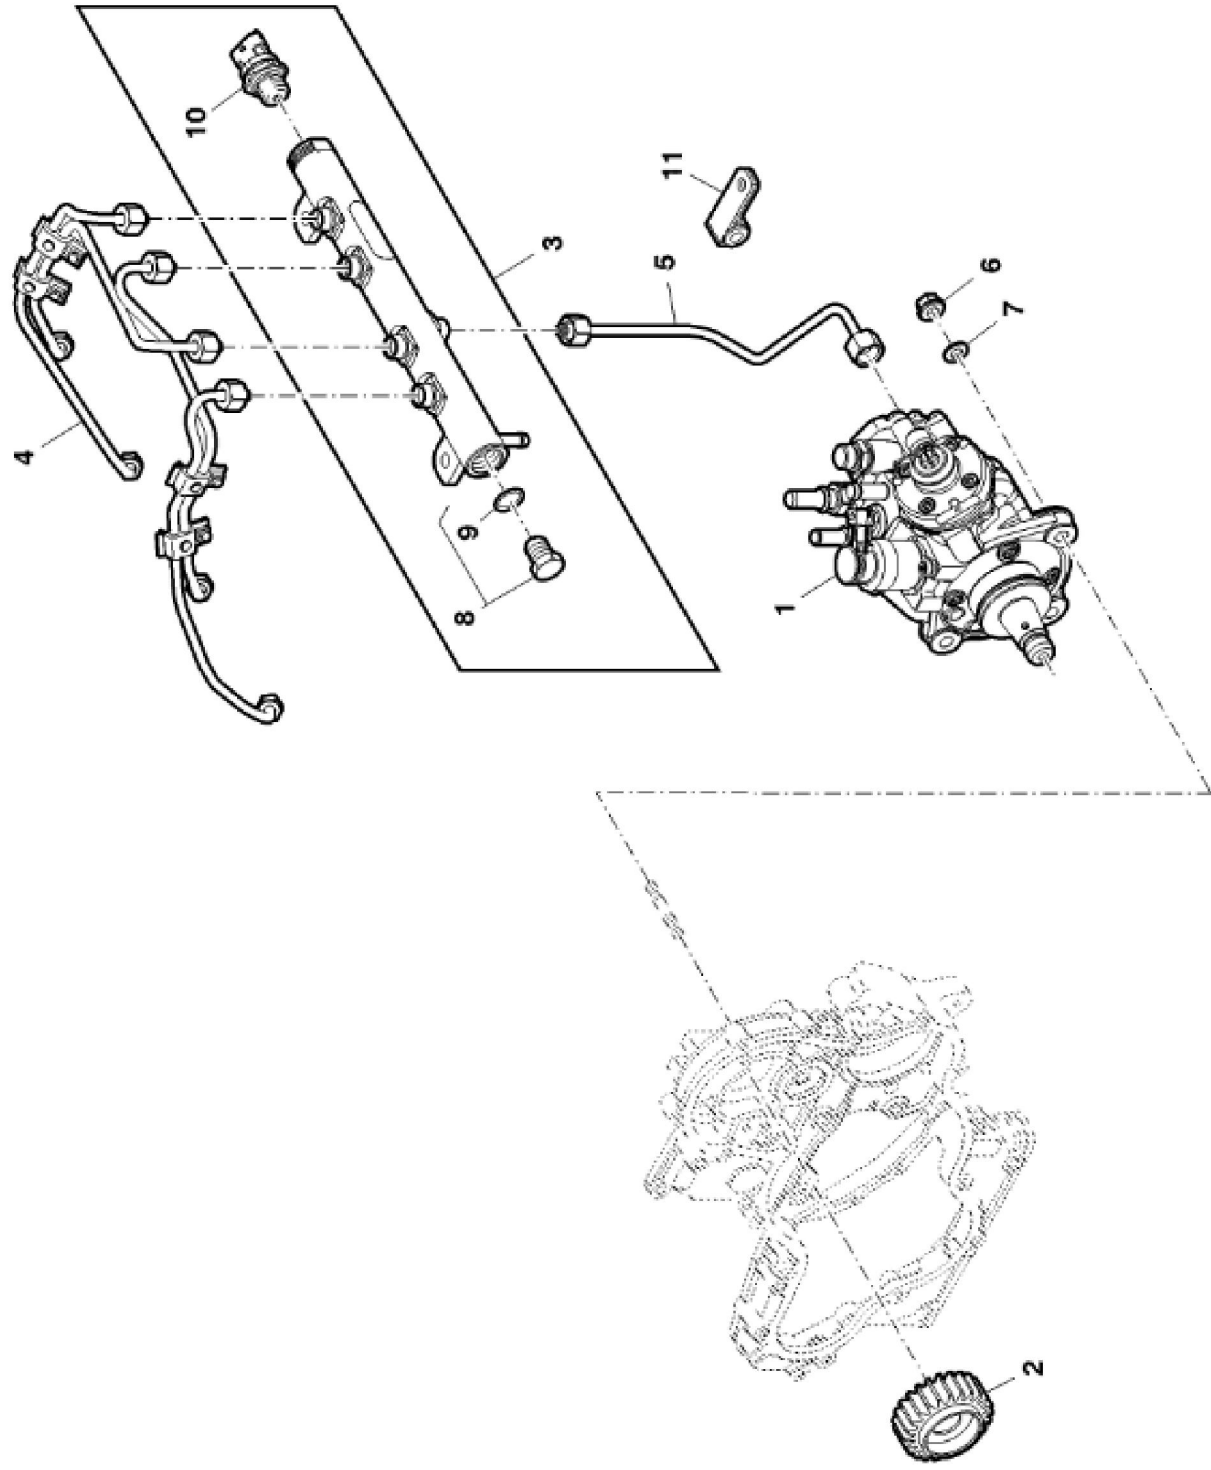

LX246142

KEY	PART NO.	PART NAME	QTY	REMARKS	
1	ER5801363585	PULLEY	1		
2	ER0016675835	BOLT	6		
3	ER5801380424	SPACER	1		
4	ER5801440074	V-BELT	1		

LX245608

KEY	PART NO.	PART NAME	QTY	REMARKS	
1	ER0504180348	HOUSING	1		
2	ER0016678034	BOLT	6	M12 X 40	
3	ER0016673735	BOLT	2	M8 X 1.25 X 25	
4	ER0002995644	ADHESIVE	1		
5	ER0004895378	PLUG	1		
6	ER0017288480	O-RING	1		

LX245582

KEY	PART NO.	PART NAME	QTY	REMARKS	
1	ER372511	FLYWHEEL	1	(PowrReverser™) 11"	
1	ER436582	FLYWHEEL	1	(Mechanical Transmission) 12"	
2	ER393149	SELF-LOCKING SCREW	8	M12 X 42.5	
3	ER021143	SCREW	6	M12 X 50	
4	ER021148	SCREW	2	M12 X 60	
5	ER021155	SCREW	2	M12 X 80	
6	ER021157	BOLT	2	M12 X 90	
7	ER022861	WASHER	12		
8	ER024502	PIN	1		
9	ER026017	BEARING	1	(Mechanical Transmission) 12"	
10	ER202960	DOWEL PIN	2		

PY040548

KEY	PART NO.	PART NAME	QTY	REMARKS	
1	ER5801470100	FUEL INJECTION PUMP	1		
2	ER0504387506	GEAR	1		
3	ER5801470105	FUEL RAIL	1		
4	ER0504387341	FUEL LINE	1		
5	ER0504387346	FUEL LINE	1		
6	ER0017044725	NUT	3	M8 X 1.25	
7	ER0017094904	WASHER	3		
8	ER5801474163	VALVE	1		
9	ER0042553494	O-RING	1		
10	ER5801474160	SENSOR	1	(Pressure Sensor)	
11	ER5801555843	BRACKET	1		

LX240790

KEY	PART NO.	PART NAME	QTY	REMARKS	
1	ER0504389002	CYLINDER HEAD	1		
2	ER0504162949	VALVE SEAT	4		
3	ER0004749397	GUIDE	8	STD	
3	ER0004749398	GUIDE	8	DIA = + 0.1 mm	
3	ER0004749399	GUIDE	8	DIA = + 0.2 mm	
4	ER5801475385	STUD	8	M8 X 1.25	
5	ER0016990970	PLUG	1		
6	ER0504254094	VALVE SEAT	4		
7	ER0016988301	PLUG	8		
8	ER0504387778	INTAKE VALVE	4		
9	ER0504387779	EXHAUST VALVE	4		
10	ER0504178119	CAP	8		
11	ER0004812347	SPRING	8		
12	ER0004780558	CAP	8		
13	ER0040101573	CAP	8		
14	ER0004819891	RETAINER	16		
15	ER0504081521	STUD	6	M15 X 1.5 X 193	
16	ER0504081533	STUD	4	M12 X 1.5 X 162	
17	ER5801450757	GASKET	1	TK = + 0.8 mm	
17	ER5801450758	GASKET	1	TK = + 0.7 mm	
18	ER0504387777	VALVE COVER	8		
19	ER0099435557	DOWEL PIN	1		
20	ER0016990670	PLUG	4		