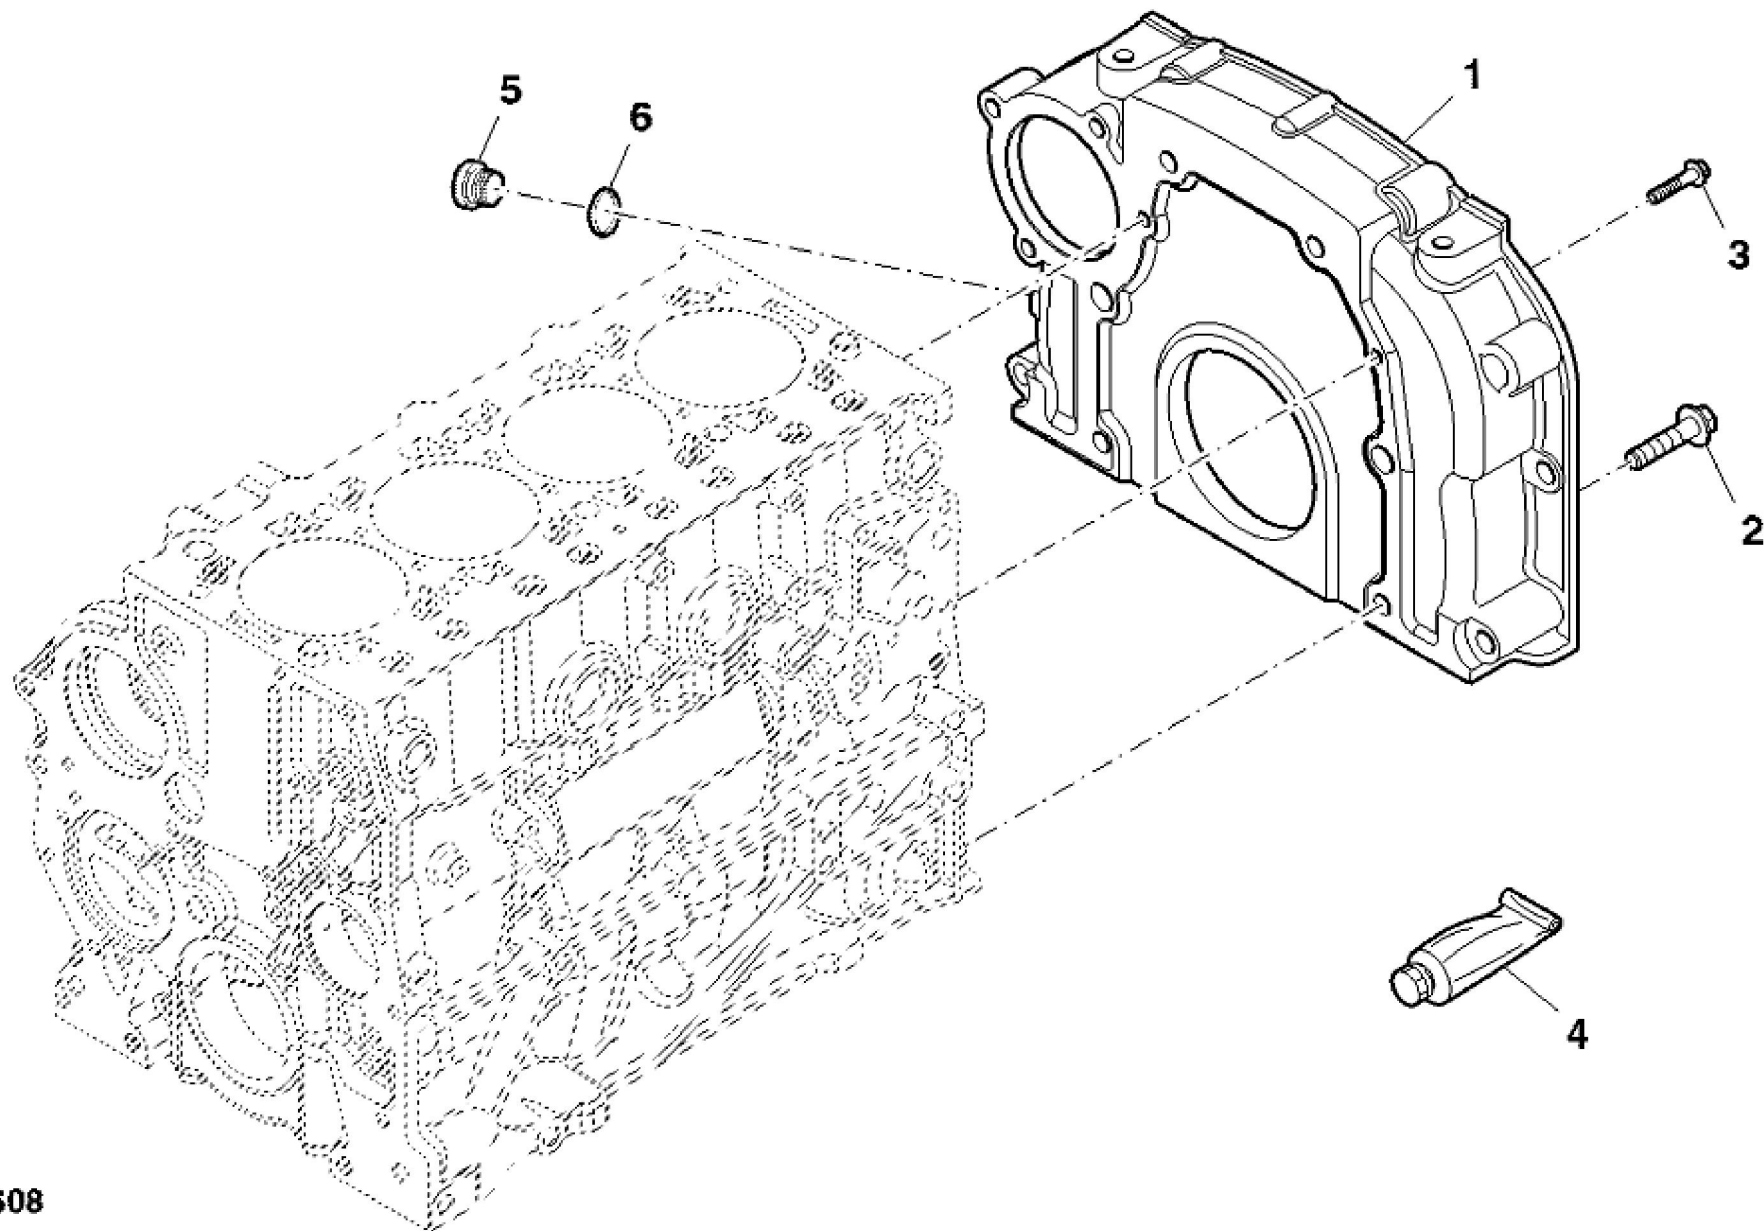

PY040245

KEY	PART NO.	PART NAME	QTY	REMARKS	
1	ER5801363172	HOUSING	1		
2	ER5801363175	GASKET	4		
3	ER0504273002	PLUG	4	M12 X 1.5	
4	ER0016673835	BOLT	9	M8 X 30	

PY040247

KEY	PART NO.	PART NAME	QTY	REMARKS	
1	ER5801526315	COVER	1		
2	ER5801446795	GASKET	1		
3	ER0016591725	BOLT	7	M6 X 40	
4	ER0016598325	BOLT	3	M8 X 100	

LX246142

KEY	PART NO.	PART NAME	QTY	REMARKS	
1	ER5801363585	PULLEY	1		
2	ER0016675835	BOLT	6		
3	ER5801380424	SPACER	1		
4	ER5801440074	V-BELT	1		

LX245608

KEY	PART NO.	PART NAME	QTY	REMARKS	
1	ER0504180348	HOUSING	1		
2	ER0016678034	BOLT	6	M12 X 40	
3	ER0016673735	BOLT	2	M8 X 1.25 X 25	
4	ER0002995644	ADHESIVE	1		
5	ER0004895378	PLUG	1		
6	ER0017288480	O-RING	1		

LX245582

KEY	PART NO.	PART NAME	QTY	REMARKS	
1	ER372511	FLYWHEEL	1	(PowrReverser™) 11"	
1	ER436582	FLYWHEEL	1	(Mechanical Transmission) 12"	
2	ER393149	SELF-LOCKING SCREW	8	M12 X 42.5	
3	ER021143	SCREW	6	M12 X 50	
4	ER021148	SCREW	2	M12 X 60	
5	ER021155	SCREW	2	M12 X 80	
6	ER021157	BOLT	2	M12 X 90	
7	ER022861	WASHER	12		
8	ER024502	PIN	1		
9	ER026017	BEARING	1	(Mechanical Transmission) 12"	
10	ER202960	DOWEL PIN	2		

LX240790

KEY	PART NO.	PART NAME	QTY	REMARKS	
1	ER0504389002	CYLINDER HEAD	1		
2	ER0504162949	VALVE SEAT	4		
3	ER0004749397	GUIDE	8	STD	
3	ER0004749398	GUIDE	8	DIA = + 0.1 mm	
3	ER0004749399	GUIDE	8	DIA = + 0.2 mm	
4	ER5801475385	STUD	8	M8 X 1.25	
5	ER0016990970	PLUG	1		
6	ER0504254094	VALVE SEAT	4		
7	ER0016988301	PLUG	8		
8	ER0504387778	INTAKE VALVE	4		
9	ER0504387779	EXHAUST VALVE	4		
10	ER0504178119	CAP	8		
11	ER0004812347	SPRING	8		
12	ER0004780558	CAP	8		
13	ER0040101573	CAP	8		
14	ER0004819891	RETAINER	16		
15	ER0504081521	STUD	6	M15 X 1.5 X 193	
16	ER0504081533	STUD	4	M12 X 1.5 X 162	
17	ER5801450757	GASKET	1	TK = + 0.8 mm	
17	ER5801450758	GASKET	1	TK = + 0.7 mm	
18	ER0504387777	VALVE COVER	8		
19	ER0099435557	DOWEL PIN	1		
20	ER0016990670	PLUG	4		