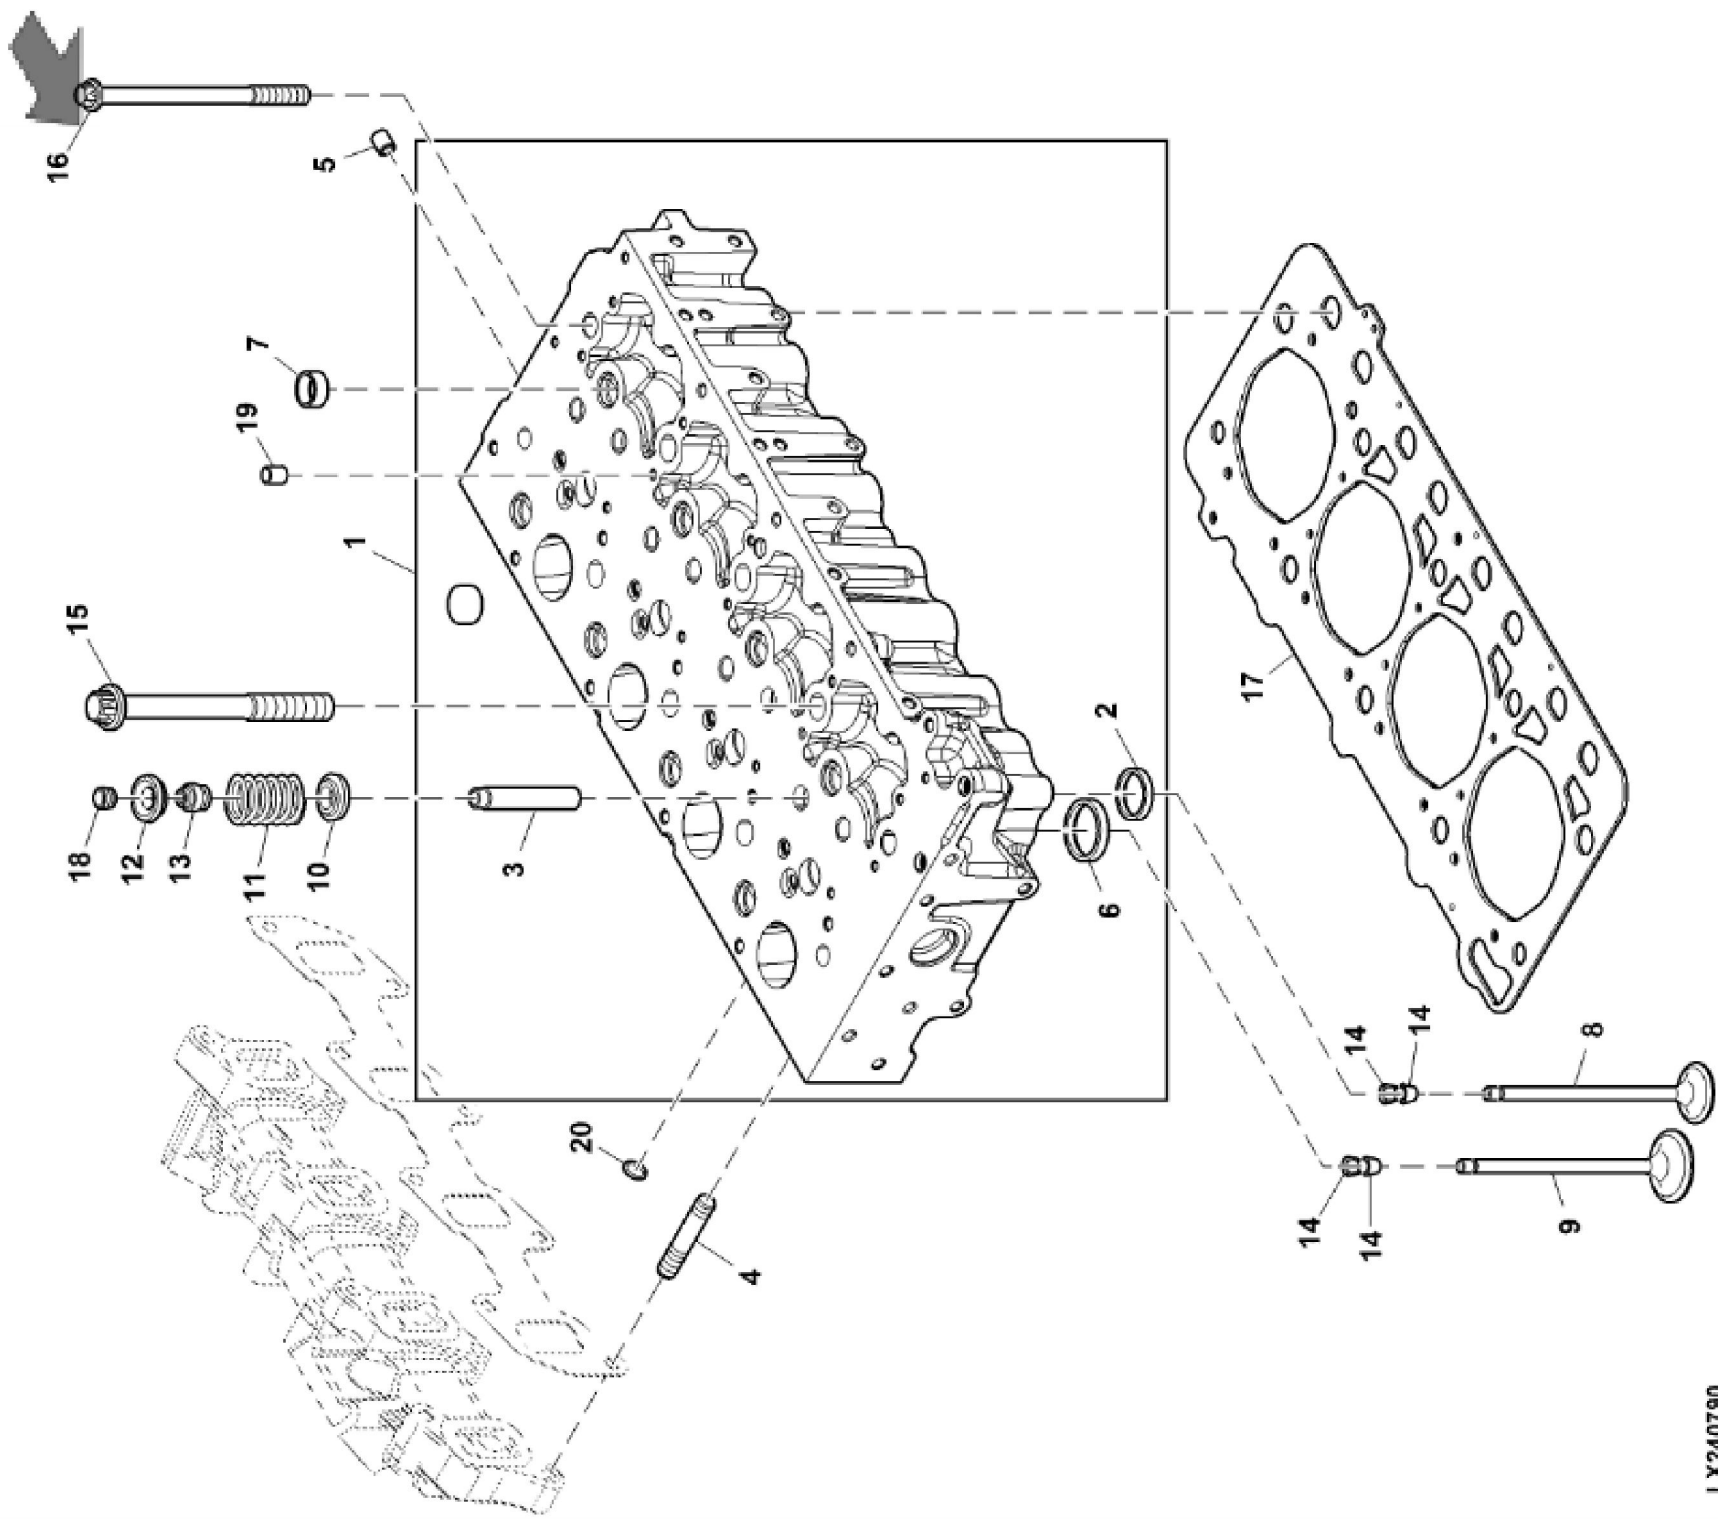

LX246142

KEY	PART NO.	PART NAME	QTY	REMARKS	
1	ER5801363585	PULLEY	1		
2	ER0016675835	BOLT	6		
3	ER5801380424	SPACER	1		
4	ER5801440074	V-BELT	1		

LX245608

KEY	PART NO.	PART NAME	QTY	REMARKS	
1	ER0504180348	HOUSING	1		
2	ER0016678034	BOLT	6	M12 X 40	
3	ER0016673735	BOLT	2	M8 X 1.25 X 25	
4	ER0002995644	ADHESIVE	1		
5	ER0004895378	PLUG	1		
6	ER0017288480	O-RING	1		

LX245582

KEY	PART NO.	PART NAME	QTY	REMARKS	
1	ER372511	FLYWHEEL	1	(PowrReverser™) 11"	
1	ER436582	FLYWHEEL	1	(Mechanical Transmission) 12"	
2	ER393149	SELF-LOCKING SCREW	8	M12 X 42.5	
3	ER021143	SCREW	6	M12 X 50	
4	ER021148	SCREW	2	M12 X 60	
5	ER021155	SCREW	2	M12 X 80	
6	ER021157	BOLT	2	M12 X 90	
7	ER022861	WASHER	12		
8	ER024502	PIN	1		
9	ER026017	BEARING	1	(Mechanical Transmission) 12"	
10	ER202960	DOWEL PIN	2		

LX240790

KEY	PART NO.	PART NAME	QTY	REMARKS	
1	ER0504389002	CYLINDER HEAD	1		
2	ER0504162949	VALVE SEAT	4		
3	ER0004749397	GUIDE	8	STD	
3	ER0004749398	GUIDE	8	DIA = + 0.1 mm	
3	ER0004749399	GUIDE	8	DIA = + 0.2 mm	
4	ER5801475385	STUD	8	M8 X 1.25	
5	ER0016990970	PLUG	1		
6	ER0504254094	VALVE SEAT	4		
7	ER0016988301	PLUG	8		
8	ER0504387778	INTAKE VALVE	4		
9	ER0504387779	EXHAUST VALVE	4		
10	ER0504178119	CAP	8		
11	ER0004812347	SPRING	8		
12	ER0004780558	CAP	8		
13	ER0040101573	CAP	8		
14	ER0004819891	RETAINER	16		
15	ER0504081521	STUD	6	M15 X 1.5 X 193	
16	ER0504081533	STUD	4	M12 X 1.5 X 162	
17	ER5801450757	GASKET	1	TK = + 0.8 mm	
17	ER5801450758	GASKET	1	TK = + 0.7 mm	
18	ER0504387777	VALVE COVER	8		
19	ER0099435557	DOWEL PIN	1		
20	ER0016990670	PLUG	4		

LX246143

KEY	PART NO.	PART NAME	QTY	REMARKS	
1	ER5801698739	VALVE	1		
2	ER0504332869	COVER	1		
3	ER0017316290	CLIP	1		
4	ER5801476218	FUEL LINE	1		
5	ER5801496365	FUEL LINE	1		
6	ER0504385537	FUEL LINE	1		
7	ER0504388781	FUEL LINE	1		
8	ER0504385539	FUEL LINE	1		
9	ER0016586725	BOLT	2	M8 X 30	
10	ER0016597925	BOLT	2	M8 X 14	
11	ER0504332889	GASKET	1		