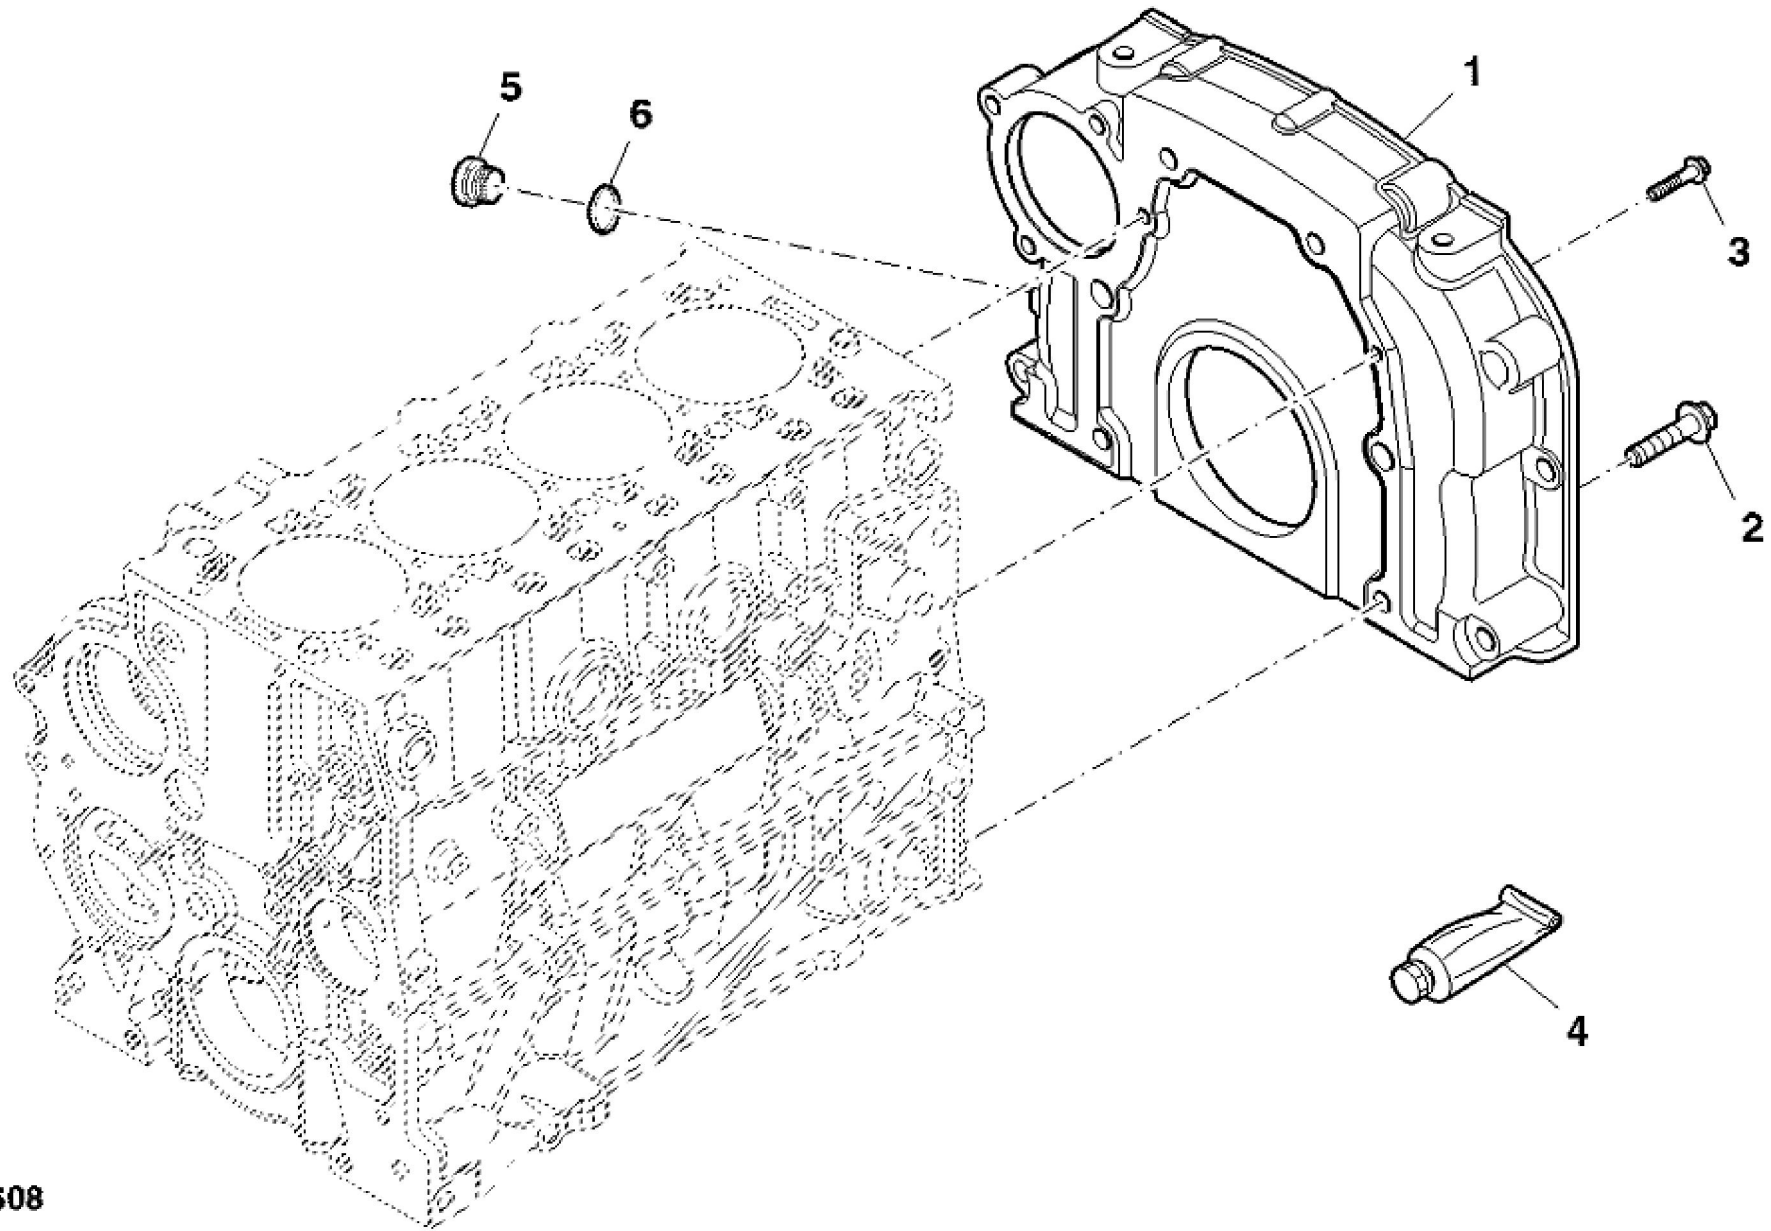

PY040245

KEY	PART NO.	PART NAME	QTY	REMARKS	
1	ER5801363172	HOUSING	1		
2	ER5801363175	GASKET	4		
3	ER0504273002	PLUG	4	M12 X 1.5	
4	ER0016673835	BOLT	9	M8 X 30	

PY040247

KEY	PART NO.	PART NAME	QTY	REMARKS	
1	ER5801526315	COVER	1		
2	ER5801446795	GASKET	1		
3	ER0016591725	BOLT	7	M6 X 40	
4	ER0016598325	BOLT	3	M8 X 100	

LX246142

KEY	PART NO.	PART NAME	QTY	REMARKS	
1	ER5801363585	PULLEY	1		
2	ER0016675835	BOLT	6		
3	ER5801380424	SPACER	1		
4	ER5801440074	V-BELT	1		

LX245608

KEY	PART NO.	PART NAME	QTY	REMARKS	
1	ER0504180348	HOUSING	1		
2	ER0016678034	BOLT	6	M12 X 40	
3	ER0016673735	BOLT	2	M8 X 1.25 X 25	
4	ER0002995644	ADHESIVE	1		
5	ER0004895378	PLUG	1		
6	ER0017288480	O-RING	1		

LX245582

KEY	PART NO.	PART NAME	QTY	REMARKS	
1	ER372511	FLYWHEEL	1	(PowrReverser™) 11"	
1	ER436582	FLYWHEEL	1	(Mechanical Transmission) 12"	
2	ER393149	SELF-LOCKING SCREW	8	M12 X 42.5	
3	ER021143	SCREW	6	M12 X 50	
4	ER021148	SCREW	2	M12 X 60	
5	ER021155	SCREW	2	M12 X 80	
6	ER021157	BOLT	2	M12 X 90	
7	ER022861	WASHER	12		
8	ER024502	PIN	1		
9	ER026017	BEARING	1	(Mechanical Transmission) 12"	
10	ER202960	DOWEL PIN	2		

LX240790

KEY	PART NO.	PART NAME	QTY	REMARKS	
1	ER0504389002	CYLINDER HEAD	1		
2	ER0504162949	VALVE SEAT	4		
3	ER0004749397	GUIDE	8	STD	
3	ER0004749398	GUIDE	8	DIA = + 0.1 mm	
3	ER0004749399	GUIDE	8	DIA = + 0.2 mm	
4	ER5801475385	STUD	8	M8 X 1.25	
5	ER0016990970	PLUG	1		
6	ER0504254094	VALVE SEAT	4		
7	ER0016988301	PLUG	8		
8	ER0504387778	INTAKE VALVE	4		
9	ER0504387779	EXHAUST VALVE	4		
10	ER0504178119	CAP	8		
11	ER0004812347	SPRING	8		
12	ER0004780558	CAP	8		
13	ER0040101573	CAP	8		
14	ER0004819891	RETAINER	16		
15	ER0504081521	STUD	6	M15 X 1.5 X 193	
16	ER0504081533	STUD	4	M12 X 1.5 X 162	
17	ER5801450757	GASKET	1	TK = + 0.8 mm	
17	ER5801450758	GASKET	1	TK = + 0.7 mm	
18	ER0504387777	VALVE COVER	8		
19	ER0099435557	DOWEL PIN	1		
20	ER0016990670	PLUG	4		