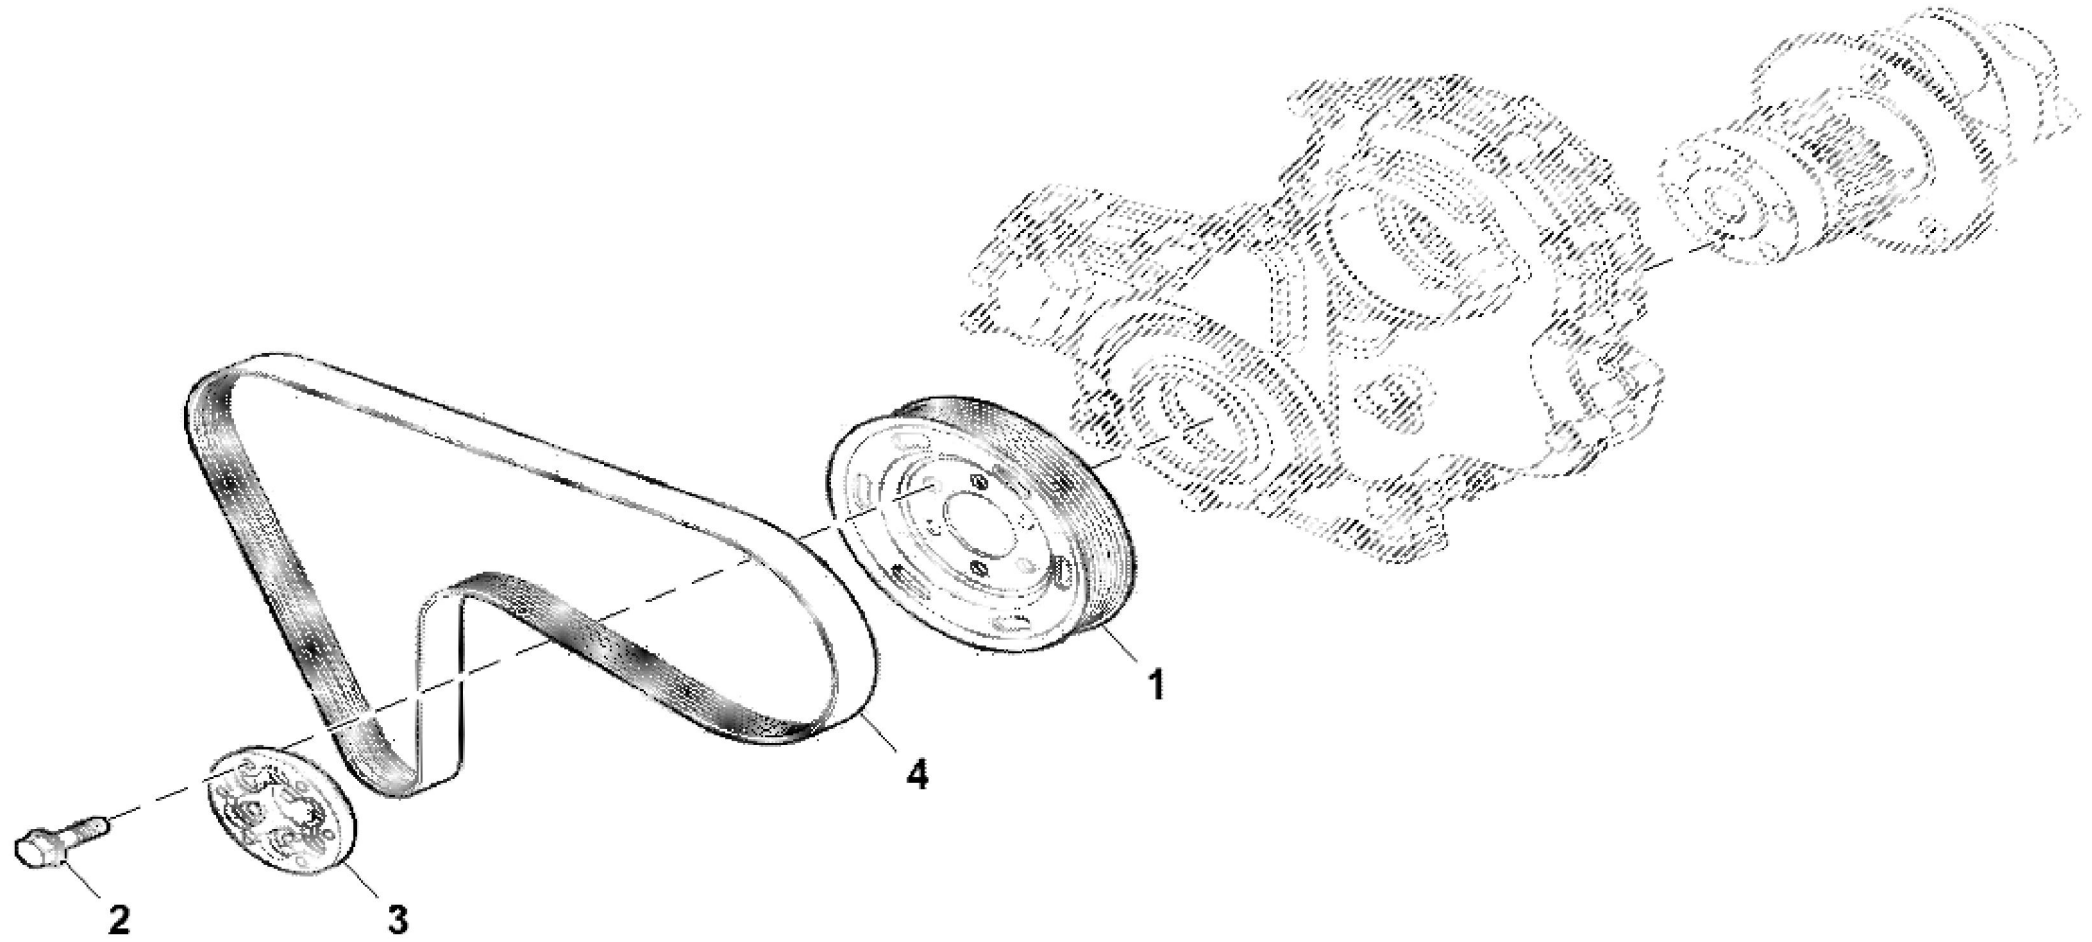

PY040245

KEY	PART NO.	PART NAME	QTY	REMARKS	
1	ER5801363172	HOUSING	1		
2	ER5801363175	GASKET	4		
3	ER0504273002	PLUG	4	M12 X 1.5	
4	ER0016673835	BOLT	9	M8 X 30	

PY040247

KEY	PART NO.	PART NAME	QTY	REMARKS	
1	ER5801526315	COVER	1		
2	ER5801446795	GASKET	1		
3	ER0016591725	BOLT	7	M6 X 40	
4	ER0016598325	BOLT	3	M8 X 100	

LX246142

KEY	PART NO.	PART NAME	QTY	REMARKS	
1	ER5801363585	PULLEY	1		
2	ER0016675835	BOLT	6		
3	ER5801380424	SPACER	1		
4	ER5801440074	V-BELT	1		

LX245608

KEY	PART NO.	PART NAME	QTY	REMARKS	
1	ER0504180348	HOUSING	1		
2	ER0016678034	BOLT	6	M12 X 40	
3	ER0016673735	BOLT	2	M8 X 1.25 X 25	
4	ER0002995644	ADHESIVE	1		
5	ER0004895378	PLUG	1		
6	ER0017288480	O-RING	1		

LX245582

KEY	PART NO.	PART NAME	QTY	REMARKS	
1	ER372511	FLYWHEEL	1	(PowrReverser™) 11"	
1	ER436582	FLYWHEEL	1	(Mechanical Transmission) 12"	
2	ER393149	SELF-LOCKING SCREW	8	M12 X 42.5	
3	ER021143	SCREW	6	M12 X 50	
4	ER021148	SCREW	2	M12 X 60	
5	ER021155	SCREW	2	M12 X 80	
6	ER021157	BOLT	2	M12 X 90	
7	ER022861	WASHER	12		
8	ER024502	PIN	1		
9	ER026017	BEARING	1	(Mechanical Transmission) 12"	
10	ER202960	DOWEL PIN	2		

LX240790

KEY	PART NO.	PART NAME	QTY	REMARKS	
1	ER0504389002	CYLINDER HEAD	1		
2	ER0504162949	VALVE SEAT	4		
3	ER0004749397	GUIDE	8	STD	
3	ER0004749398	GUIDE	8	DIA = + 0.1 mm	
3	ER0004749399	GUIDE	8	DIA = + 0.2 mm	
4	ER5801475385	STUD	8	M8 X 1.25	
5	ER0016990970	PLUG	1		
6	ER0504254094	VALVE SEAT	4		
7	ER0016988301	PLUG	8		
8	ER0504387778	INTAKE VALVE	4		
9	ER0504387779	EXHAUST VALVE	4		
10	ER0504178119	CAP	8		
11	ER0004812347	SPRING	8		
12	ER0004780558	CAP	8		
13	ER0040101573	CAP	8		
14	ER0004819891	RETAINER	16		
15	ER0504081521	STUD	6	M15 X 1.5 X 193	
16	ER0504081533	STUD	4	M12 X 1.5 X 162	
17	ER5801450757	GASKET	1	TK = + 0.8 mm	
17	ER5801450758	GASKET	1	TK = + 0.7 mm	
18	ER0504387777	VALVE COVER	8		
19	ER0099435557	DOWEL PIN	1		
20	ER0016990670	PLUG	4		