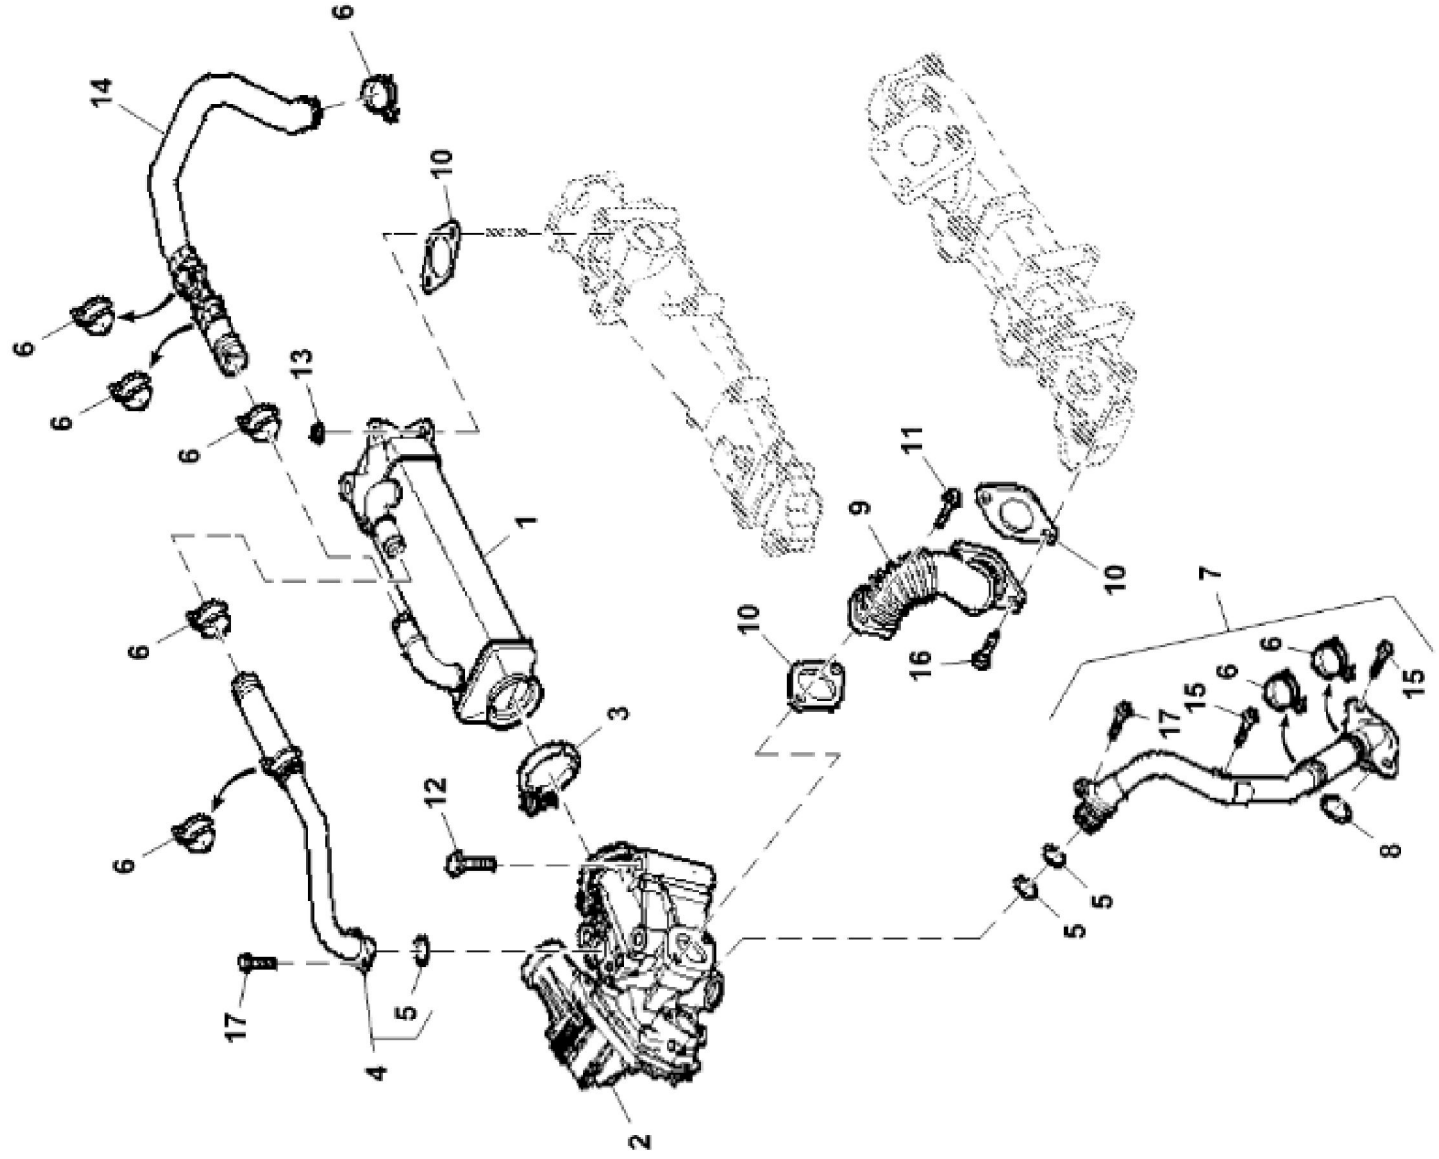

PY040548

KEY	PART NO.	PART NAME	QTY	REMARKS	
1	ER5801470100	FUEL INJECTION PUMP	1		
2	ER0504387506	GEAR	1		
3	ER5801470105	FUEL RAIL	1		
4	ER0504387341	FUEL LINE	1		
5	ER0504387346	FUEL LINE	1		
6	ER0017044725	NUT	3	M8 X 1.25	
7	ER0017094904	WASHER	3		
8	ER5801474163	VALVE	1		
9	ER0042553494	O-RING	1		
10	ER5801474160	SENSOR	1	(Pressure Sensor)	
11	ER5801555843	BRACKET	1		

KEY	PART NO.	PART NAME	QTY	REMARKS	
1	ER5801470098	ELECTRONIC UNIT INJECTOR	4		
2	ER0004899689	WASHER	4		
3	ER0504378841	BRACKET	4		
4	ER5801473742	STUD	4	M8 X 65	
5	ER0500353601	WASHER	4		
6	ER0017044735	NUT	4		
7	ER0008097971	CLAMP	4		

LX246143

KEY	PART NO.	PART NAME	QTY	REMARKS	
1	ER5801698739	VALVE	1		
2	ER0504332869	COVER	1		
3	ER0017316290	CLIP	1		
4	ER5801476218	FUEL LINE	1		
5	ER5801496365	FUEL LINE	1		
6	ER0504385537	FUEL LINE	1		
7	ER0504388781	FUEL LINE	1		
8	ER0504385539	FUEL LINE	1		
9	ER0016586725	BOLT	2	M8 X 30	
10	ER0016597925	BOLT	2	M8 X 14	
11	ER0504332889	GASKET	1		

PY040448

KEY	PART NO.	PART NAME	QTY	REMARKS	
1	ER5801364420	SUPPORT	1		
2	ER5801364425	SHAFT	1		
3	ER0016987801	PLUG	2		
4	ER0099454296	SCREW	1		
5	ER0504389302	ROCKER ARM	4	(Intake)	
6	ER0504389297	ROCKER ARM	4	(Exhaust)	
7	ER0018139224	BOLT	10	M6 X 1.0 X 70	