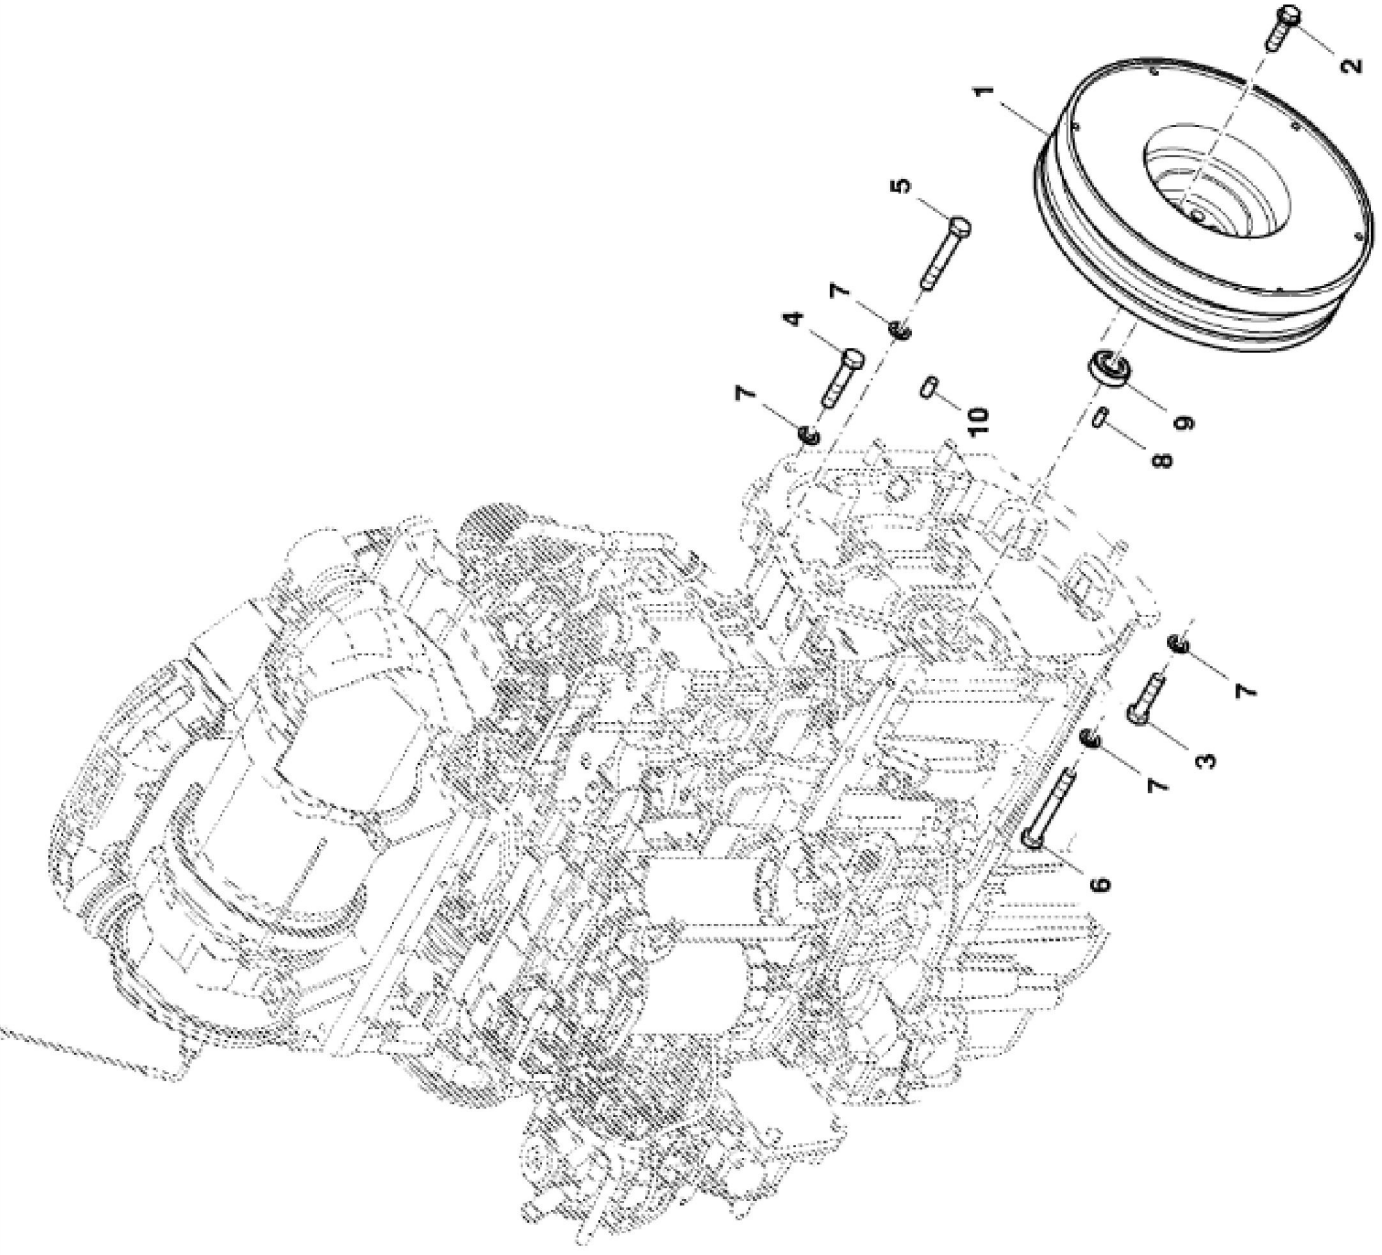

PY040245

KEY	PART NO.	PART NAME	QTY	REMARKS	
1	ER5801363172	HOUSING	1		
2	ER5801363175	GASKET	4		
3	ER0504273002	PLUG	4	M12 X 1.5	
4	ER0016673835	BOLT	9	M8 X 30	

PY040247

KEY	PART NO.	PART NAME	QTY	REMARKS	
1	ER5801526315	COVER	1		
2	ER5801446795	GASKET	1		
3	ER0016591725	BOLT	7	M6 X 40	
4	ER0016598325	BOLT	3	M8 X 100	

LX246142

KEY	PART NO.	PART NAME	QTY	REMARKS	
1	ER5801363585	PULLEY	1		
2	ER0016675835	BOLT	6		
3	ER5801380424	SPACER	1		
4	ER5801440074	V-BELT	1		

LX245608

KEY	PART NO.	PART NAME	QTY	REMARKS	
1	ER0504180348	HOUSING	1		
2	ER0016678034	BOLT	6	M12 X 40	
3	ER0016673735	BOLT	2	M8 X 1.25 X 25	
4	ER0002995644	ADHESIVE	1		
5	ER0004895378	PLUG	1		
6	ER0017288480	O-RING	1		

LX245582

KEY	PART NO.	PART NAME	QTY	REMARKS	
1	ER372511	FLYWHEEL	1	(PowrReverser™) 11"	
1	ER436582	FLYWHEEL	1	(Mechanical Transmission) 12"	
2	ER393149	SELF-LOCKING SCREW	8	M12 X 42.5	
3	ER021143	SCREW	6	M12 X 50	
4	ER021148	SCREW	2	M12 X 60	
5	ER021155	SCREW	2	M12 X 80	
6	ER021157	BOLT	2	M12 X 90	
7	ER022861	WASHER	12		
8	ER024502	PIN	1		
9	ER026017	BEARING	1	(Mechanical Transmission) 12"	
10	ER202960	DOWEL PIN	2		

LX240790

KEY	PART NO.	PART NAME	QTY	REMARKS	
1	ER0504389002	CYLINDER HEAD	1		
2	ER0504162949	VALVE SEAT	4		
3	ER0004749397	GUIDE	8	STD	
3	ER0004749398	GUIDE	8	DIA = + 0.1 mm	
3	ER0004749399	GUIDE	8	DIA = + 0.2 mm	
4	ER5801475385	STUD	8	M8 X 1.25	
5	ER0016990970	PLUG	1		
6	ER0504254094	VALVE SEAT	4		
7	ER0016988301	PLUG	8		
8	ER0504387778	INTAKE VALVE	4		
9	ER0504387779	EXHAUST VALVE	4		
10	ER0504178119	CAP	8		
11	ER0004812347	SPRING	8		
12	ER0004780558	CAP	8		
13	ER0040101573	CAP	8		
14	ER0004819891	RETAINER	16		
15	ER0504081521	STUD	6	M15 X 1.5 X 193	
16	ER0504081533	STUD	4	M12 X 1.5 X 162	
17	ER5801450757	GASKET	1	TK = + 0.8 mm	
17	ER5801450758	GASKET	1	TK = + 0.7 mm	
18	ER0504387777	VALVE COVER	8		
19	ER0099435557	DOWEL PIN	1		
20	ER0016990670	PLUG	4		