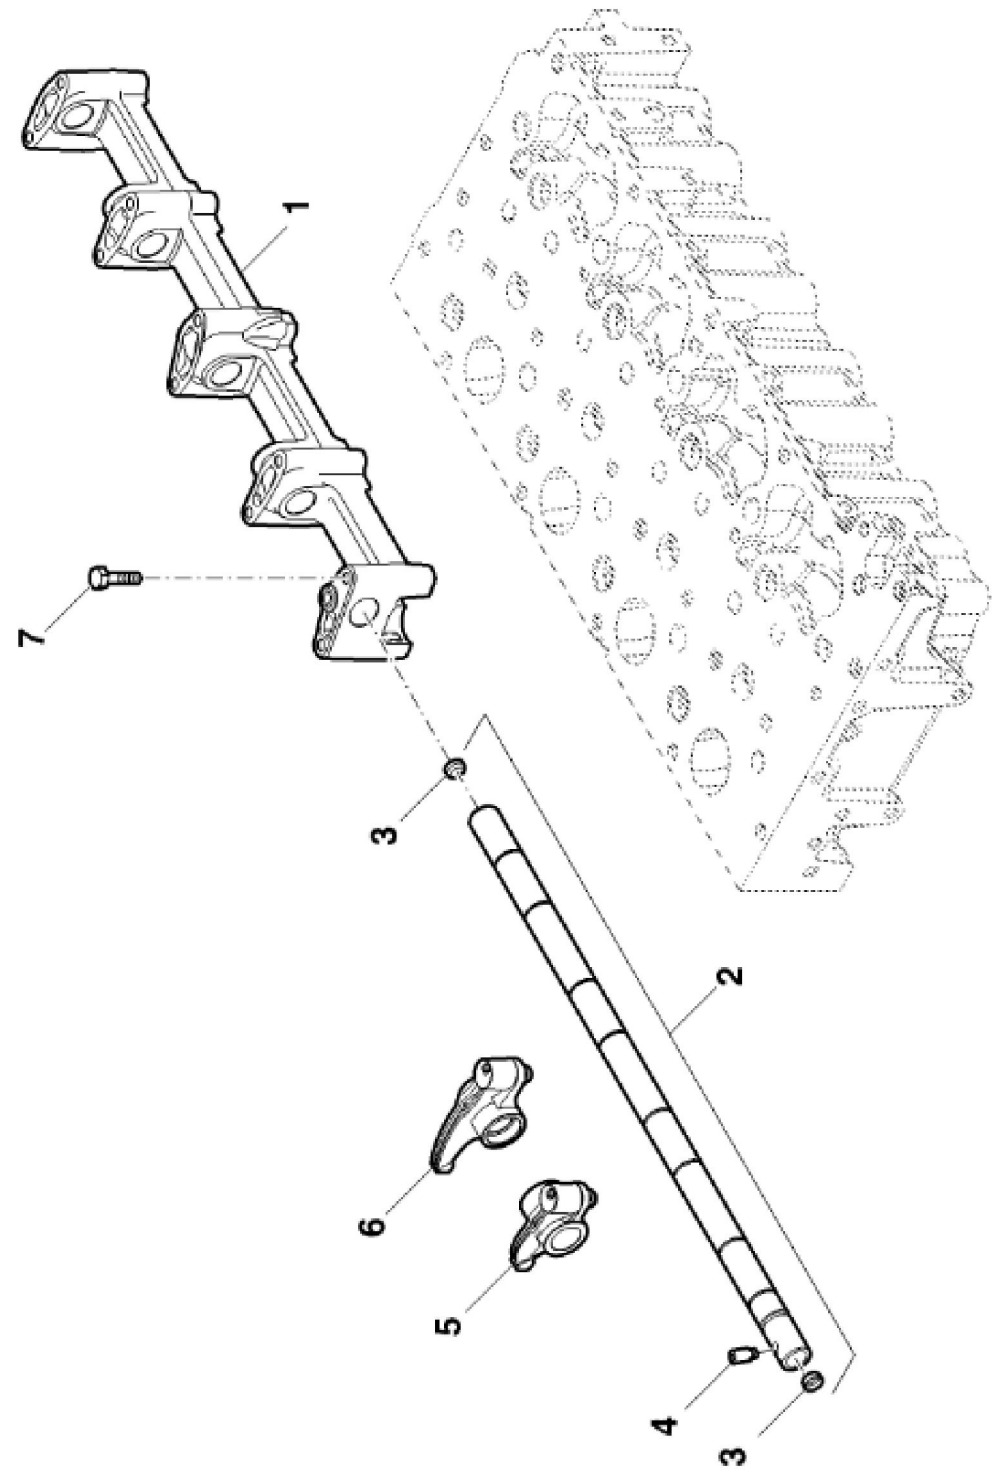

PY040548

KEY	PART NO.	PART NAME	QTY	REMARKS	
1	ER5801470100	FUEL INJECTION PUMP	1		
2	ER0504387506	GEAR	1		
3	ER5801470105	FUEL RAIL	1		
4	ER0504387341	FUEL LINE	1		
5	ER0504387346	FUEL LINE	1		
6	ER0017044725	NUT	3	M8 X 1.25	
7	ER0017094904	WASHER	3		
8	ER5801474163	VALVE	1		
9	ER0042553494	O-RING	1		
10	ER5801474160	SENSOR	1	(Pressure Sensor)	
11	ER5801555843	BRACKET	1		

LX240790

KEY	PART NO.	PART NAME	QTY	REMARKS	
1	ER0504389002	CYLINDER HEAD	1		
2	ER0504162949	VALVE SEAT	4		
3	ER0004749397	GUIDE	8	STD	
3	ER0004749398	GUIDE	8	DIA = + 0.1 mm	
3	ER0004749399	GUIDE	8	DIA = + 0.2 mm	
4	ER5801475385	STUD	8	M8 X 1.25	
5	ER0016990970	PLUG	1		
6	ER0504254094	VALVE SEAT	4		
7	ER0016988301	PLUG	8		
8	ER0504387778	INTAKE VALVE	4		
9	ER0504387779	EXHAUST VALVE	4		
10	ER0504178119	CAP	8		
11	ER0004812347	SPRING	8		
12	ER0004780558	CAP	8		
13	ER0040101573	CAP	8		
14	ER0004819891	RETAINER	16		
15	ER0504081521	STUD	6	M15 X 1.5 X 193	
16	ER0504081533	STUD	4	M12 X 1.5 X 162	
17	ER5801450757	GASKET	1	TK = + 0.8 mm	
17	ER5801450758	GASKET	1	TK = + 0.7 mm	
18	ER0504387777	VALVE COVER	8		
19	ER0099435557	DOWEL PIN	1		
20	ER0016990670	PLUG	4		

KEY	PART NO.	PART NAME	QTY	REMARKS	
1	ER5801470098	ELECTRONIC UNIT INJECTOR	4		
2	ER0004899689	WASHER	4		
3	ER0504378841	BRACKET	4		
4	ER5801473742	STUD	4	M8 X 65	
5	ER0500353601	WASHER	4		
6	ER0017044735	NUT	4		
7	ER0008097971	CLAMP	4		

LX246143

KEY	PART NO.	PART NAME	QTY	REMARKS	
1	ER5801698739	VALVE	1		
2	ER0504332869	COVER	1		
3	ER0017316290	CLIP	1		
4	ER5801476218	FUEL LINE	1		
5	ER5801496365	FUEL LINE	1		
6	ER0504385537	FUEL LINE	1		
7	ER0504388781	FUEL LINE	1		
8	ER0504385539	FUEL LINE	1		
9	ER0016586725	BOLT	2	M8 X 30	
10	ER0016597925	BOLT	2	M8 X 14	
11	ER0504332889	GASKET	1		