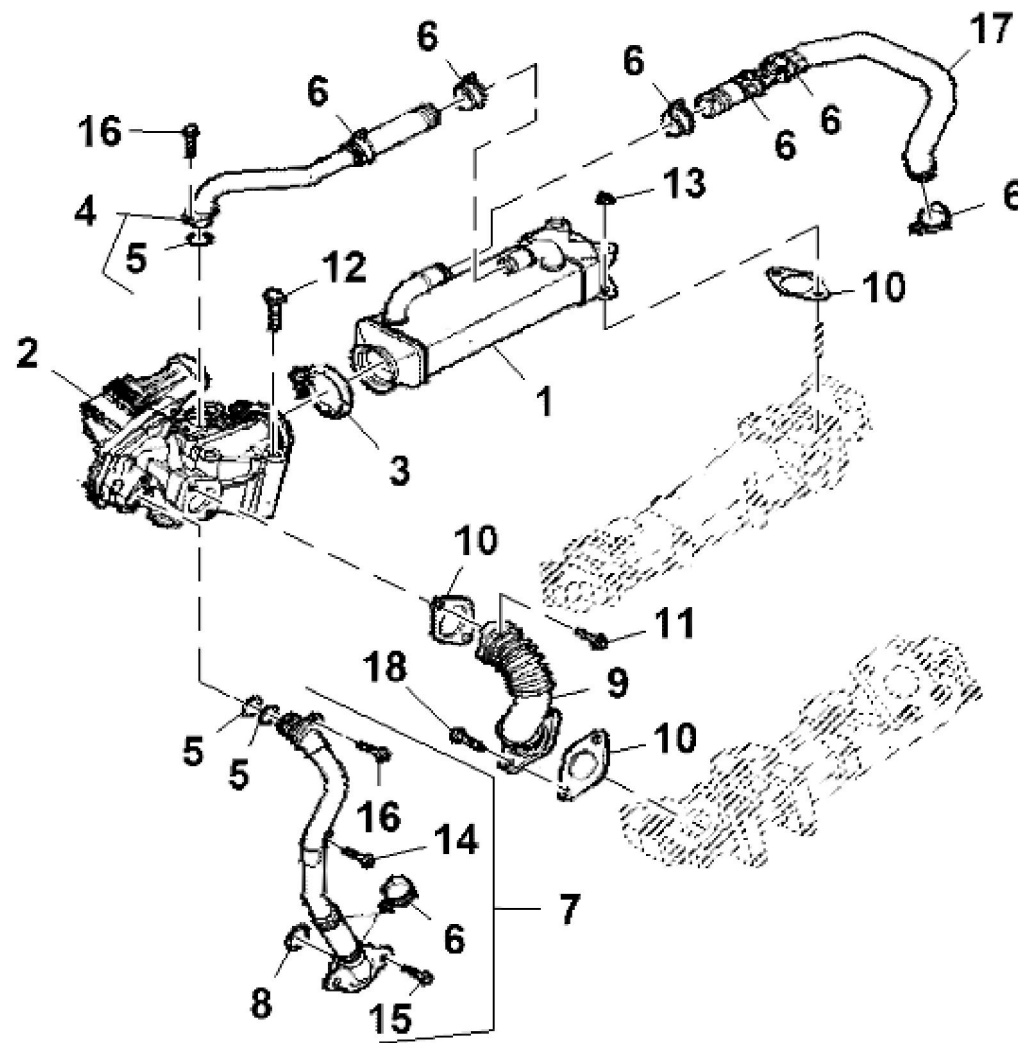

LX259833

KEY	PART NO.	PART NAME	QTY	REMARKS	
1	ER5801470100	FUEL INJECTION PUMP	1		
2	ER0504387506	GEAR	1		
3	ER5801790327	HYDRAULIC CYLINDER	1		
4	ER5801714290	FUEL LINE	2		
5	ER5801726553	FUEL LINE	1		
6	ER0017044735	NUT	3		
7	ER0017094904	WASHER	3		
8	ER5801593459	VALVE	1		
9	ER0042553494	O-RING	1		
10	ER0504382373	SENSOR	1		
11	ER5801555842	BRACKET	1		
12	ER0016597925	SCREW	1	M8 X 14 mm	
13	ER0042574911	VALVE	1	SUB FOR ER0042567116	
14	ER0042567117	O-RING	1		
15	ER0042567118	SCREW	2		

LX259834

KEY	PART NO.	PART NAME	QTY	REMARKS	
1	ER5801790338	ELECT UNIT INJECTOR REMAN	4		
2	ER0004899689	WASHER	4		
3	ER5801718290	RETAINER	4		
4	ER0016730534	STUD	4		
5	ER0500353601	WASHER	4		
6	ER0017044735	NUT	4		

LX263319

KEY	PART NO.	PART NAME	QTY	REMARKS	
1	ER5801698739	VALVE	1		
2	ER0504332869	COVER	1		
3	ER0017316499	CLIP	3		
4	ER5801734215	FUEL LINE	1		
5	ER5801496365	FUEL LINE	1		
6	ER0504385537	FUEL LINE	1		
7	ER0504388781	FUEL LINE	1		
8	ER0504385539	FUEL LINE	1		
9	ER0016586725	BOLT	2	M8X 1.25 X 40 mm	
10	ER0016597925	BOLT	3	M8 X 14 mm	
11	ER0504332889	GASKET	1		

LX259822

KEY	PART NO.	PART NAME	QTY	REMARKS	
1	ER5801702179	SUPPORT	1		
2	ER5801702180	ROCKSHAFT	1		
3	ER0016987801	PLUG	2		
4	ER0099454296	SCREW	1		
5	ER5801702183	SPRING	4		
6	ER5801715033	ROCKER ARM	8		
7	ER0016592124	BOLT	10		