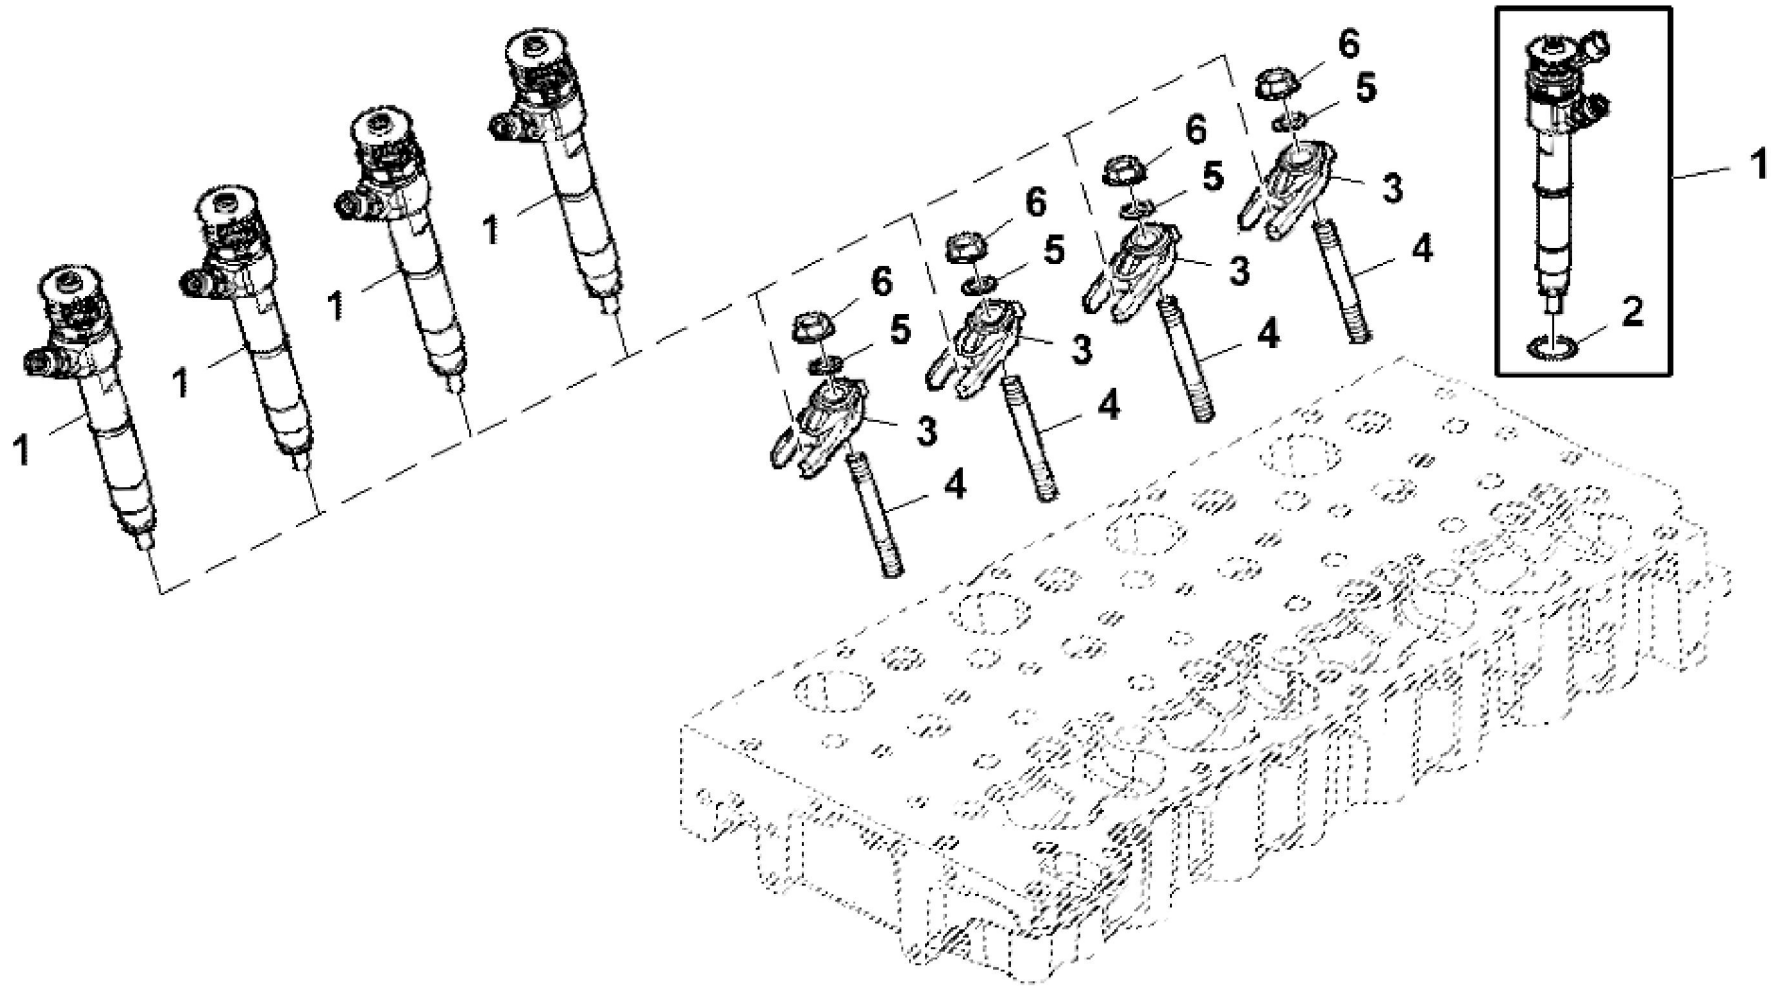

KEY	PART NO.	PART NAME	QTY	REMARKS	
1	ER5801363585	PULLEY	1		
2	ER0016675835	BOLT	6		
3	ER5801380424	SPACER	1		
4	ER5801440074	V-BELT	1		

LX259816

KEY	PART NO.	PART NAME	QTY	REMARKS	
1	ER0504180348	HOUSING	1		
2	ER0016678034	BOLT	6		
3	ER0016673735	BOLT	2		
4	ER0002995644	ADHESIVE	1		
5	ER0004895378	PLUG	1		
6	ER0017288480	O-RING	1		

LX245583

KEY	PART NO.	PART NAME	QTY	REMARKS	
1	ER372511	FLYWHEEL	1	(PowrReverser™) 11"	
1	ER436582	FLYWHEEL	1	(Mechanical Transmission) 12"	
2	ER393149	SELF-LOCKING SCREW	8	M12 X 42.5	
3	ER021143	SCREW	6	M12 X 50	
4	ER021148	SCREW	2	M12 X 60	
5	ER021155	SCREW	2	M12 X 80	
6	ER021157	BOLT	2	M12 X 90	
7	ER022861	WASHER	12		
8	ER024502	PIN	1		
9	ER026017	BEARING	1	(Mechanical Transmission)	
10	ER202960	DOWEL PIN	2		

LX259833

KEY	PART NO.	PART NAME	QTY	REMARKS	
1	ER5801470100	FUEL INJECTION PUMP	1		
2	ER0504387506	GEAR	1		
3	ER5801790327	HYDRAULIC CYLINDER	1		
4	ER5801714290	FUEL LINE	2		
5	ER5801726553	FUEL LINE	1		
6	ER0017044735	NUT	3		
7	ER0017094904	WASHER	3		
8	ER5801593459	VALVE	1		
9	ER0042553494	O-RING	1		
10	ER0504382373	SENSOR	1		
11	ER5801555842	BRACKET	1		
12	ER0016597925	SCREW	1	M8 X 14 mm	
13	ER0042574911	VALVE	1	SUB FOR ER0042567116	
14	ER0042567117	O-RING	1		
15	ER0042567118	SCREW	2		

LX259819

KEY	PART NO.	PART NAME	QTY	REMARKS
1	ER5801823163	CYLINDER HEAD	1	
2	ER0504075442	VALVE SEAT	16	
3	ER0504053804	GUIDE	16	
3	ER0504053805	GUIDE	16	DIA = + 0.1 mm
3	ER0504053806	GUIDE	16	DIA = + 0.25 mm
4	ER0099435557	DOWEL PIN	3	
5	ER5801753236	GASKET	1	
5	ER5801753235	GASKET	1	
6	ER0017278781	O-RING	8	
7	ER0016988301	PLUG	12	
8	ER0504072531	INTAKE VALVE	8	
9	ER0504081062	EXHAUST VALVE	8	
10	ER5801700319	SEAL	16	
11	ER5801696188	SPRING	16	
12	ER5801700312	CAP	16	
13	ER5801742343	NOZZLE	6	
14	ER0014194670	RETAINER	32	
15	ER0504081533	BOLT	4	M12 X 1.5 X 165 mm
16	ER0504081521	BOLT	6	M15 X 1.5 X 193 mm
17	ER5801712619	VALVE	8	
18	ER5801744018	STUD	1	
19	ER0014282170	PLUG	3	
20	ER5801475385	STUD	8	
21	ER0016990970	PLUG	1	