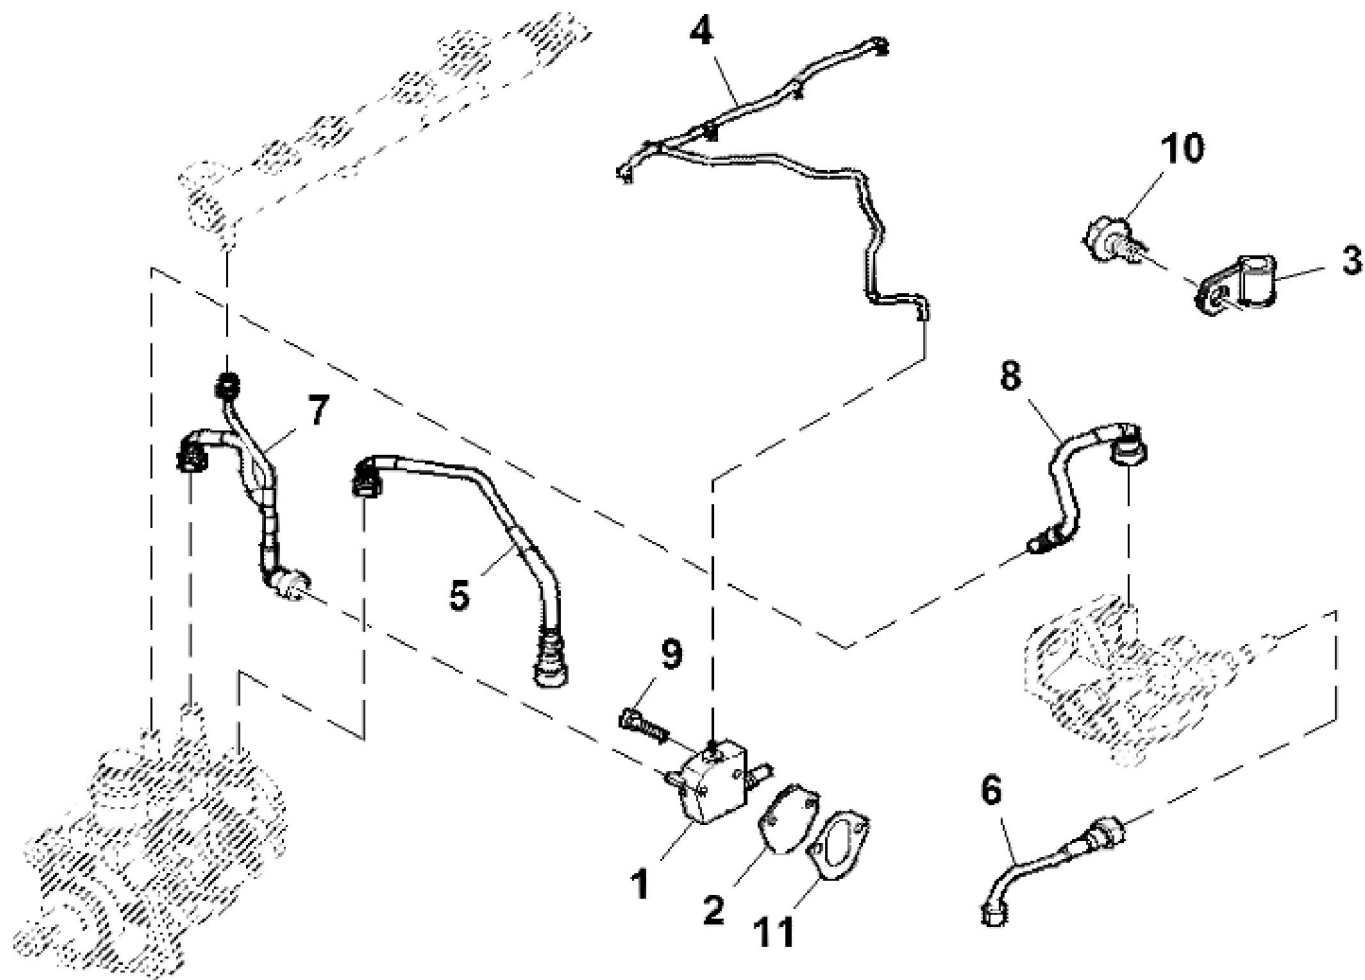

LX259833

KEY	PART NO.	PART NAME	QTY	REMARKS	
1	ER5801470100	FUEL INJECTION PUMP	1		
2	ER0504387506	GEAR	1		
3	ER5801790327	HYDRAULIC CYLINDER	1		
4	ER5801714290	FUEL LINE	2		
5	ER5801726553	FUEL LINE	1		
6	ER0017044735	NUT	3		
7	ER0017094904	WASHER	3		
8	ER5801593459	VALVE	1		
9	ER0042553494	O-RING	1		
10	ER0504382373	SENSOR	1		
11	ER5801555842	BRACKET	1		
12	ER0016597925	SCREW	1	M8 X 14 mm	
13	ER0042574911	VALVE	1	SUB FOR ER0042567116	
14	ER0042567117	O-RING	1		
15	ER0042567118	SCREW	2		

LX259819

KEY	PART NO.	PART NAME	QTY	REMARKS
1	ER5801823163	CYLINDER HEAD	1	
2	ER0504075442	VALVE SEAT	16	
3	ER0504053804	GUIDE	16	
3	ER0504053805	GUIDE	16	DIA = + 0.1 mm
3	ER0504053806	GUIDE	16	DIA = + 0.25 mm
4	ER0099435557	DOWEL PIN	3	
5	ER5801753236	GASKET	1	
5	ER5801753235	GASKET	1	
6	ER0017278781	O-RING	8	
7	ER0016988301	PLUG	12	
8	ER0504072531	INTAKE VALVE	8	
9	ER0504081062	EXHAUST VALVE	8	
10	ER5801700319	SEAL	16	
11	ER5801696188	SPRING	16	
12	ER5801700312	CAP	16	
13	ER5801742343	NOZZLE	6	
14	ER0014194670	RETAINER	32	
15	ER0504081533	BOLT	4	M12 X 1.5 X 165 mm
16	ER0504081521	BOLT	6	M15 X 1.5 X 193 mm
17	ER5801712619	VALVE	8	
18	ER5801744018	STUD	1	
19	ER0014282170	PLUG	3	
20	ER5801475385	STUD	8	
21	ER0016990970	PLUG	1	

LX259834

KEY	PART NO.	PART NAME	QTY	REMARKS	
1	ER5801790338	ELECT UNIT INJECTOR REMAN	4		
2	ER0004899689	WASHER	4		
3	ER5801718290	RETAINER	4		
4	ER0016730534	STUD	4		
5	ER0500353601	WASHER	4		
6	ER0017044735	NUT	4		

LX263319

KEY	PART NO.	PART NAME	QTY	REMARKS	
1	ER5801698739	VALVE	1		
2	ER0504332869	COVER	1		
3	ER0017316499	CLIP	3		
4	ER5801734215	FUEL LINE	1		
5	ER5801496365	FUEL LINE	1		
6	ER0504385537	FUEL LINE	1		
7	ER0504388781	FUEL LINE	1		
8	ER0504385539	FUEL LINE	1		
9	ER0016586725	BOLT	2	M8X 1.25 X 40 mm	
10	ER0016597925	BOLT	3	M8 X 14 mm	
11	ER0504332889	GASKET	1		