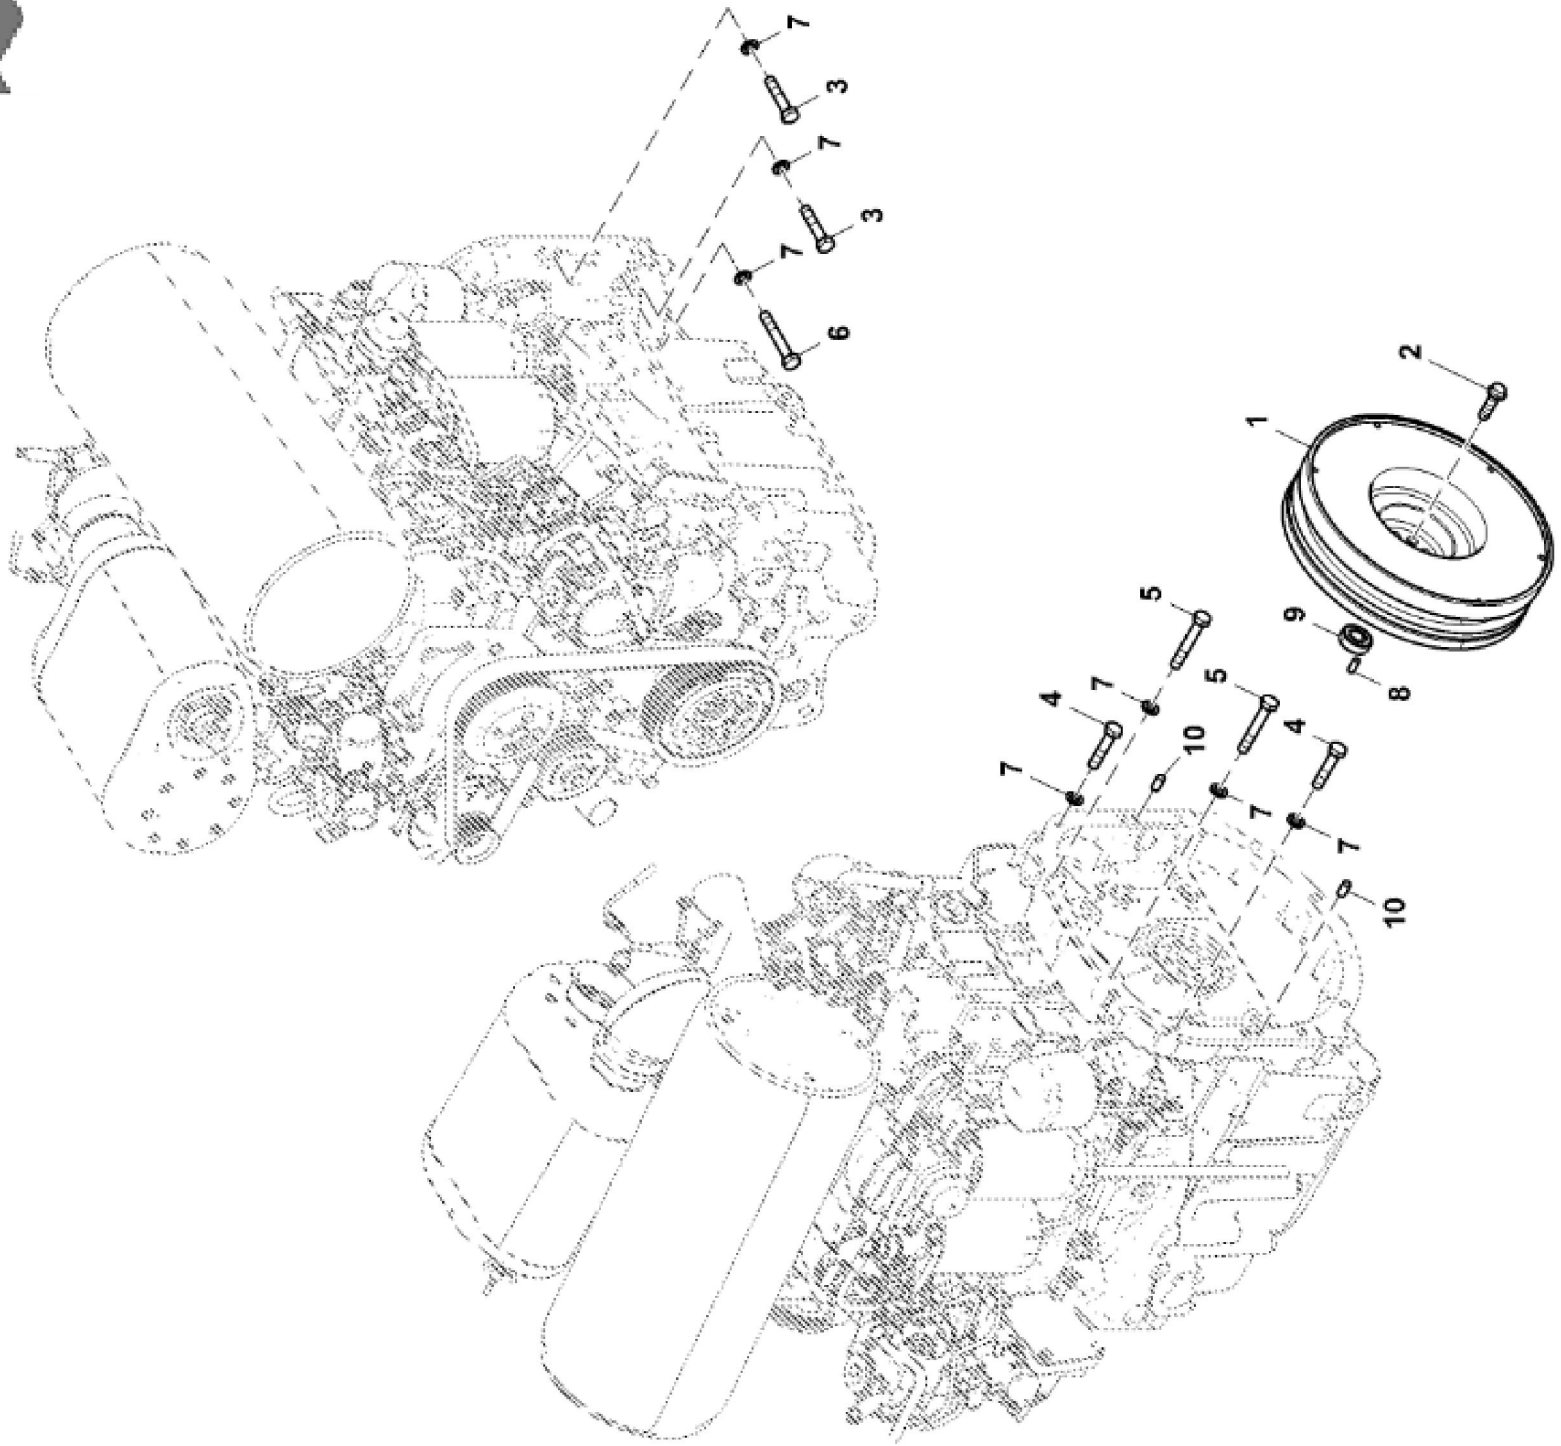

LX259820

KEY	PART NO.	PART NAME	QTY	REMARKS	
1	ER5801701355	COVER	1		
2	ER5801752064	GASKET	1		
3	ER0016592225	SCREW	4		
4	ER0016673835	SCREW	5		

LX259821

KEY	PART NO.	PART NAME	QTY	REMARKS	
1	ER5801764433	COVER	1		
2	ER5801714865	SEALING RING	4		
3	ER0016598325	BOLT	3		
4	ER0016591725	BOLT	7		
5	ER5801714864	ENGINE CYLINDER HEAD GASKET	1		

KEY	PART NO.	PART NAME	QTY	REMARKS	
1	ER5801363585	PULLEY	1		
2	ER0016675835	BOLT	6		
3	ER5801380424	SPACER	1		
4	ER5801440074	V-BELT	1		

LX259816

KEY	PART NO.	PART NAME	QTY	REMARKS	
1	ER0504180348	HOUSING	1		
2	ER0016678034	BOLT	6		
3	ER0016673735	BOLT	2		
4	ER0002995644	ADHESIVE	1		
5	ER0004895378	PLUG	1		
6	ER0017288480	O-RING	1		

LX245583

KEY	PART NO.	PART NAME	QTY	REMARKS	
1	ER372511	FLYWHEEL	1	(PowrReverser™) 11"	
1	ER436582	FLYWHEEL	1	(Mechanical Transmission) 12"	
2	ER393149	SELF-LOCKING SCREW	8	M12 X 42.5	
3	ER021143	SCREW	6	M12 X 50	
4	ER021148	SCREW	2	M12 X 60	
5	ER021155	SCREW	2	M12 X 80	
6	ER021157	BOLT	2	M12 X 90	
7	ER022861	WASHER	12		
8	ER024502	PIN	1		
9	ER026017	BEARING	1	(Mechanical Transmission)	
10	ER202960	DOWEL PIN	2		

LX259833

KEY	PART NO.	PART NAME	QTY	REMARKS	
1	ER5801470100	FUEL INJECTION PUMP	1		
2	ER0504387506	GEAR	1		
3	ER5801790327	HYDRAULIC CYLINDER	1		
4	ER5801714290	FUEL LINE	2		
5	ER5801726553	FUEL LINE	1		
6	ER0017044735	NUT	3		
7	ER0017094904	WASHER	3		
8	ER5801593459	VALVE	1		
9	ER0042553494	O-RING	1		
10	ER0504382373	SENSOR	1		
11	ER5801555842	BRACKET	1		
12	ER0016597925	SCREW	1	M8 X 14 mm	
13	ER0042574911	VALVE	1	SUB FOR ER0042567116	
14	ER0042567117	O-RING	1		
15	ER0042567118	SCREW	2		