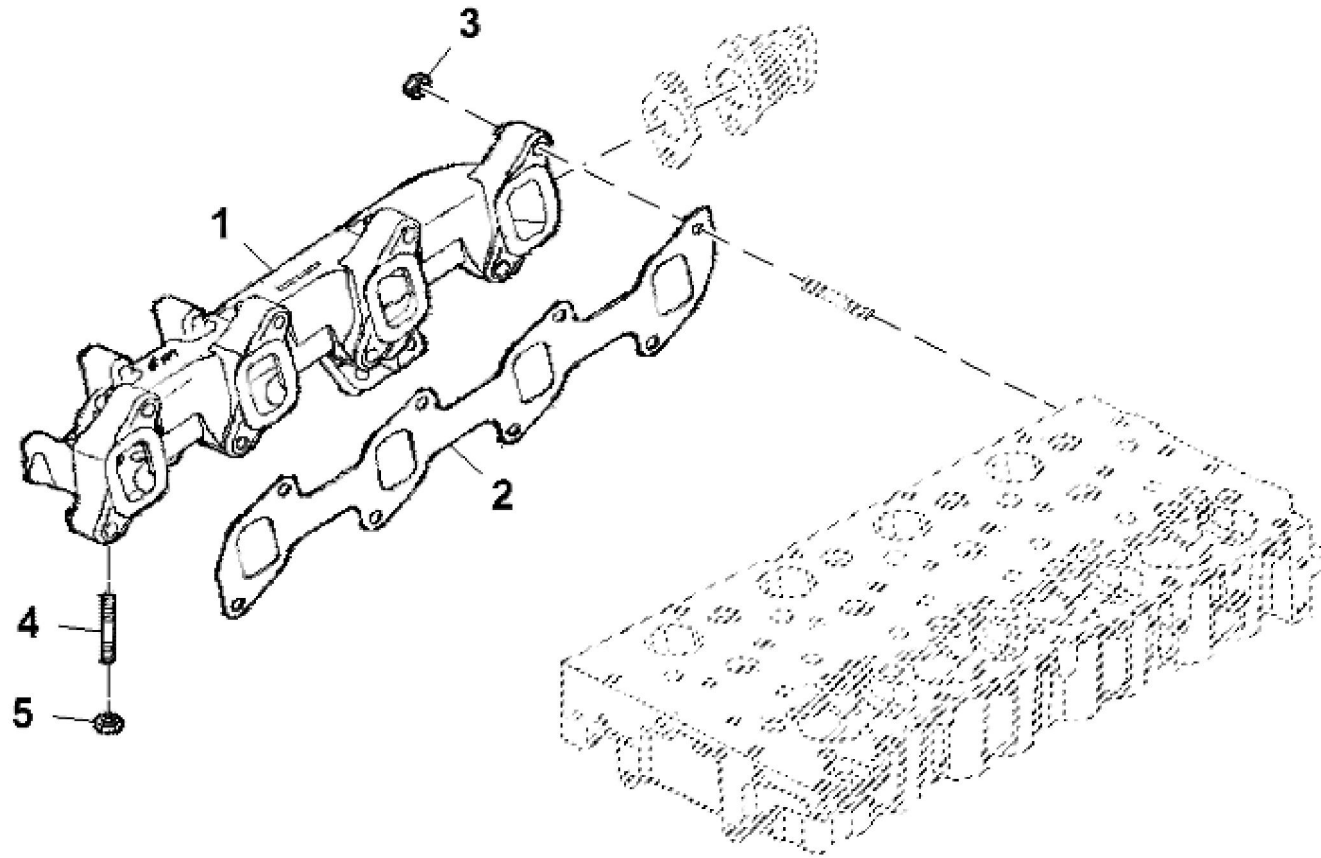

LX259826

KEY	PART NO.	PART NAME	QTY	REMARKS	
1	ER0504388669	EXHAUST MANIFOLD	1		
2	ER0504170332	GASKET	1		
3	ER0504294819	NUT	8		
4	ER0016729434	STUD	2		
5	ER0500322677	NUT	2