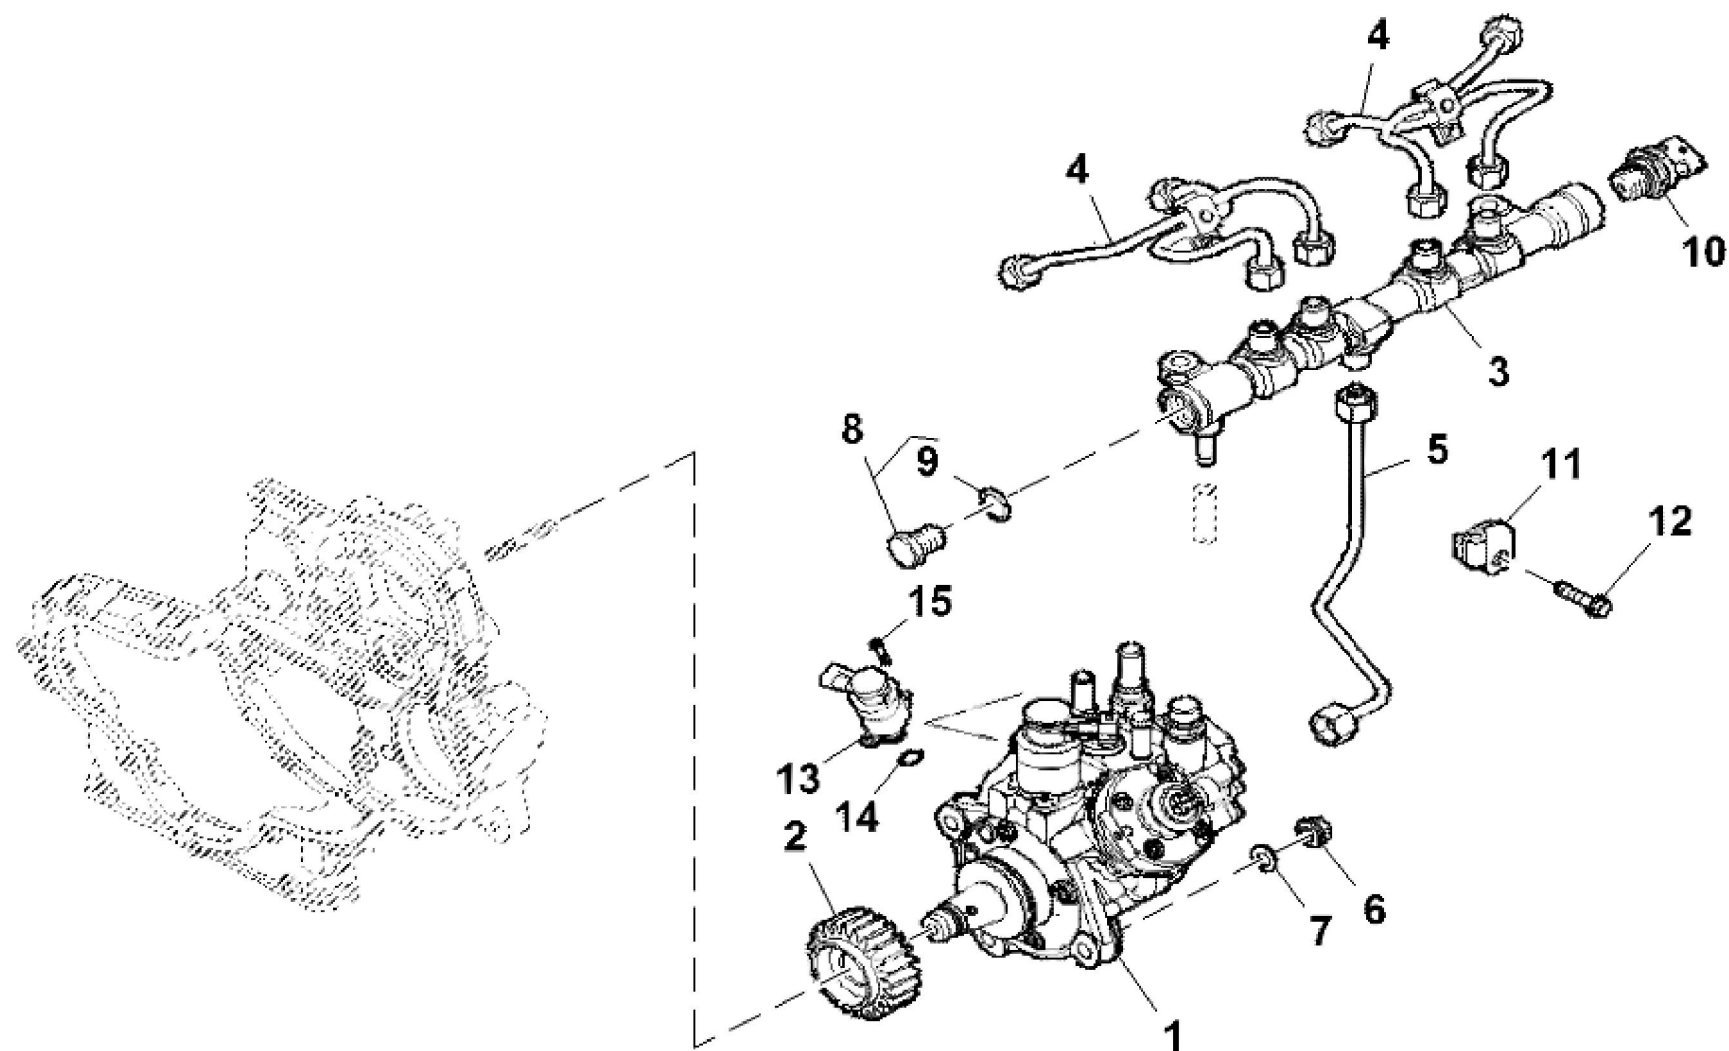

KEY	PART NO.	PART NAME	QTY	REMARKS	
1	ER5801363585	PULLEY	1		
2	ER0016675835	BOLT	6		
3	ER5801380424	SPACER	1		
4	ER5801440074	V-BELT	1		

LX259816

KEY	PART NO.	PART NAME	QTY	REMARKS	
1	ER0504180348	HOUSING	1		
2	ER0016678034	BOLT	6		
3	ER0016673735	BOLT	2		
4	ER0002995644	ADHESIVE	1		
5	ER0004895378	PLUG	1		
6	ER0017288480	O-RING	1		

LX245582

KEY	PART NO.	PART NAME	QTY	REMARKS	
1	ER372511	FLYWHEEL	1	(PowrReverser™) 11"	
1	ER436582	FLYWHEEL	1	(Mechanical Transmission) 12"	
2	ER393149	SELF-LOCKING SCREW	8	M12 X 42.5	
3	ER021143	SCREW	6	M12 X 50	
4	ER021148	SCREW	2	M12 X 60	
5	ER021155	SCREW	2	M12 X 80	
6	ER021157	BOLT	2	M12 X 90	
7	ER022861	WASHER	12		
8	ER024502	PIN	1		
9	ER026017	BEARING	1	(Mechanical Transmission)	
10	ER202960	DOWEL PIN	2		

LX259833

KEY	PART NO.	PART NAME	QTY	REMARKS	
1	ER5801470100	FUEL INJECTION PUMP	1		
2	ER0504387506	GEAR	1		
3	ER5801790327	HYDRAULIC CYLINDER	1		
4	ER5801714290	FUEL LINE	2		
5	ER5801726553	FUEL LINE	1		
6	ER0017044735	NUT	3		
7	ER0017094904	WASHER	3		
8	ER5801593459	VALVE	1		
9	ER0042553494	O-RING	1		
10	ER0504382373	SENSOR	1		
11	ER5801555842	BRACKET	1		
12	ER0016597925	SCREW	1	M8 X 14 mm	
13	ER0042574911	VALVE	1	SUB FOR ER0042567116	
14	ER0042567117	O-RING	1		
15	ER0042567118	SCREW	2		

LX259819

KEY	PART NO.	PART NAME	QTY	REMARKS
1	ER5801823163	CYLINDER HEAD	1	
2	ER0504075442	VALVE SEAT	16	
3	ER0504053804	GUIDE	16	
3	ER0504053805	GUIDE	16	DIA = + 0.1 mm
3	ER0504053806	GUIDE	16	DIA = + 0.25 mm
4	ER0099435557	DOWEL PIN	3	
5	ER5801753236	GASKET	1	
5	ER5801753235	GASKET	1	
6	ER0017278781	O-RING	8	
7	ER0016988301	PLUG	12	
8	ER0504072531	INTAKE VALVE	8	
9	ER0504081062	EXHAUST VALVE	8	
10	ER5801700319	SEAL	16	
11	ER5801696188	SPRING	16	
12	ER5801700312	CAP	16	
13	ER5801742343	NOZZLE	6	
14	ER0014194670	RETAINER	32	
15	ER0504081533	BOLT	4	M12 X 1.5 X 165 mm
16	ER0504081521	BOLT	6	M15 X 1.5 X 193 mm
17	ER5801712619	VALVE	8	
18	ER5801744018	STUD	1	
19	ER0014282170	PLUG	3	
20	ER5801475385	STUD	8	
21	ER0016990970	PLUG	1	