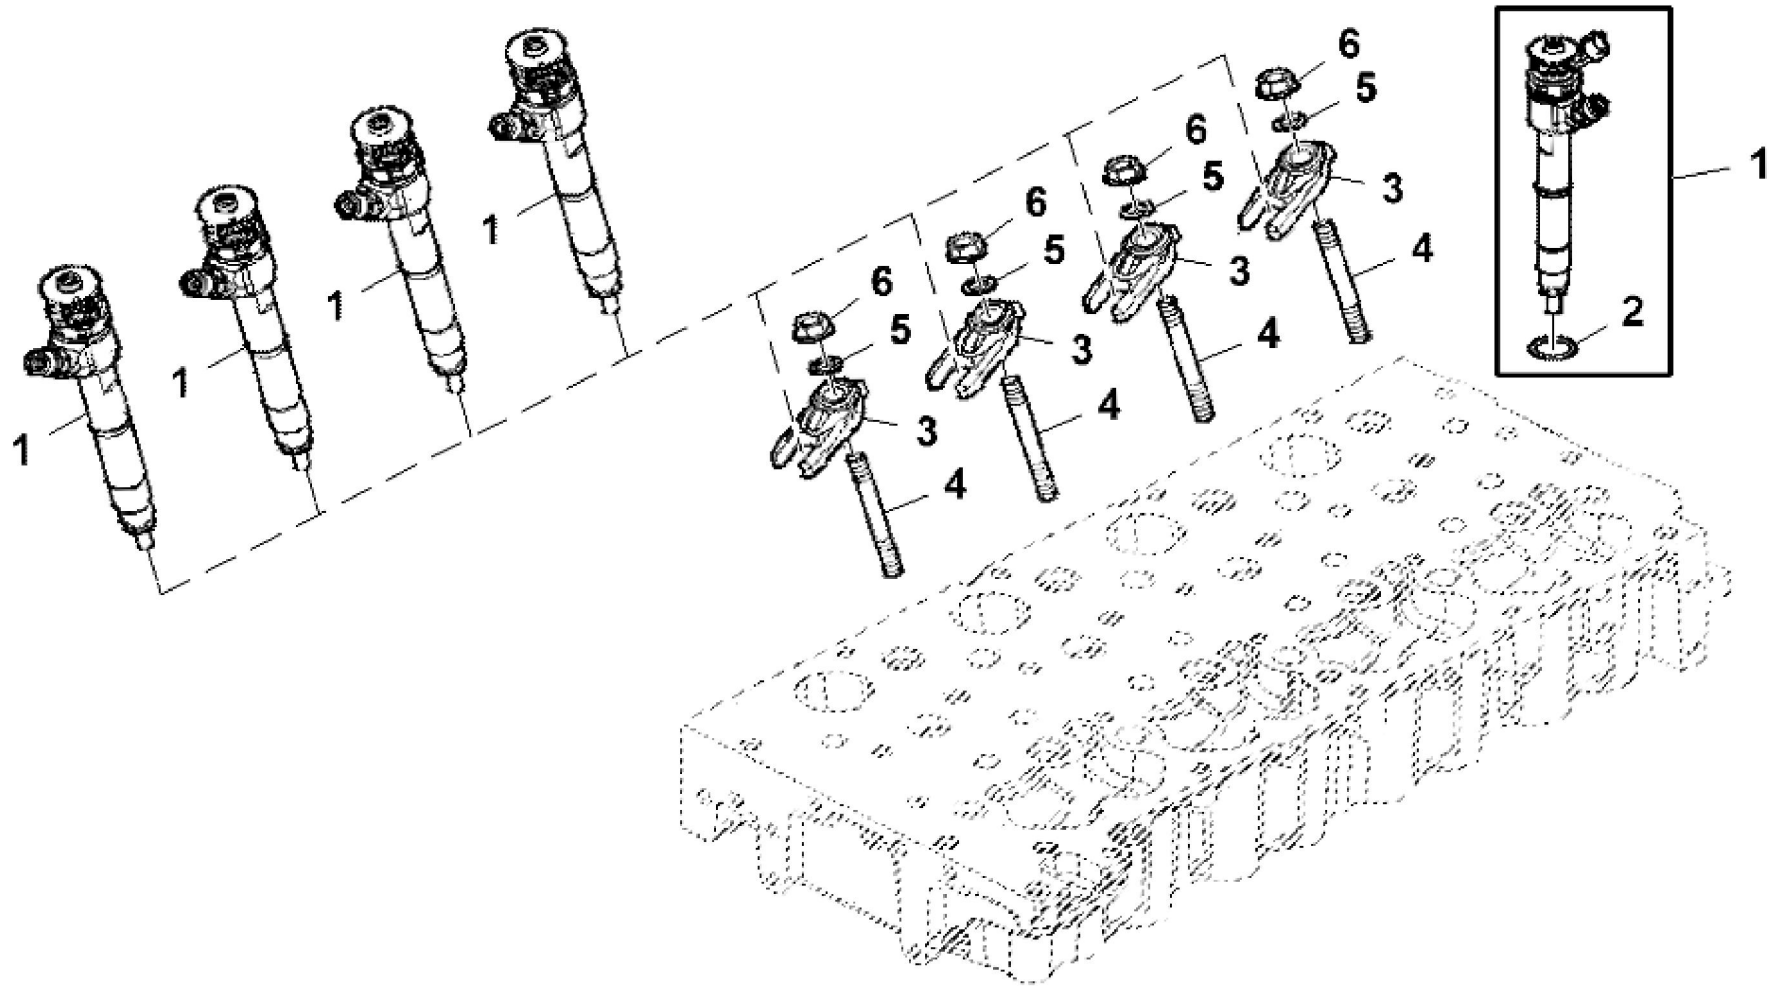

KEY	PART NO.	PART NAME	QTY	REMARKS	
1	ER5801363585	PULLEY	1		
2	ER0016675835	BOLT	6		
3	ER5801380424	SPACER	1		
4	ER5801440074	V-BELT	1		

LX259816

KEY	PART NO.	PART NAME	QTY	REMARKS	
1	ER0504180348	HOUSING	1		
2	ER0016678034	BOLT	6		
3	ER0016673735	BOLT	2		
4	ER0002995644	ADHESIVE	1		
5	ER0004895378	PLUG	1		
6	ER0017288480	O-RING	1		

LX245582

KEY	PART NO.	PART NAME	QTY	REMARKS	
1	ER372511	FLYWHEEL	1	(PowrReverser™) 11"	
1	ER436582	FLYWHEEL	1	(Mechanical Transmission) 12"	
2	ER393149	SELF-LOCKING SCREW	8	M12 X 42.5	
3	ER021143	SCREW	6	M12 X 50	
4	ER021148	SCREW	2	M12 X 60	
5	ER021155	SCREW	2	M12 X 80	
6	ER021157	BOLT	2	M12 X 90	
7	ER022861	WASHER	12		
8	ER024502	PIN	1		
9	ER026017	BEARING	1	(Mechanical Transmission)	
10	ER202960	DOWEL PIN	2		

LX259833

KEY	PART NO.	PART NAME	QTY	REMARKS	
1	ER5801470100	FUEL INJECTION PUMP	1		
2	ER0504387506	GEAR	1		
3	ER5801790327	HYDRAULIC CYLINDER	1		
4	ER5801714290	FUEL LINE	2		
5	ER5801726553	FUEL LINE	1		
6	ER0017044735	NUT	3		
7	ER0017094904	WASHER	3		
8	ER5801593459	VALVE	1		
9	ER0042553494	O-RING	1		
10	ER0504382373	SENSOR	1		
11	ER5801555842	BRACKET	1		
12	ER0016597925	SCREW	1	M8 X 14 mm	
13	ER0042574911	VALVE	1	SUB FOR ER0042567116	
14	ER0042567117	O-RING	1		
15	ER0042567118	SCREW	2		

LX259819

KEY	PART NO.	PART NAME	QTY	REMARKS
1	ER5801823163	CYLINDER HEAD	1	
2	ER0504075442	VALVE SEAT	16	
3	ER0504053804	GUIDE	16	
3	ER0504053805	GUIDE	16	DIA = + 0.1 mm
3	ER0504053806	GUIDE	16	DIA = + 0.25 mm
4	ER0099435557	DOWEL PIN	3	
5	ER5801753236	GASKET	1	
5	ER5801753235	GASKET	1	
6	ER0017278781	O-RING	8	
7	ER0016988301	PLUG	12	
8	ER0504072531	INTAKE VALVE	8	
9	ER0504081062	EXHAUST VALVE	8	
10	ER5801700319	SEAL	16	
11	ER5801696188	SPRING	16	
12	ER5801700312	CAP	16	
13	ER5801742343	NOZZLE	6	
14	ER0014194670	RETAINER	32	
15	ER0504081533	BOLT	4	M12 X 1.5 X 165 mm
16	ER0504081521	BOLT	6	M15 X 1.5 X 193 mm
17	ER5801712619	VALVE	8	
18	ER5801744018	STUD	1	
19	ER0014282170	PLUG	3	
20	ER5801475385	STUD	8	
21	ER0016990970	PLUG	1	