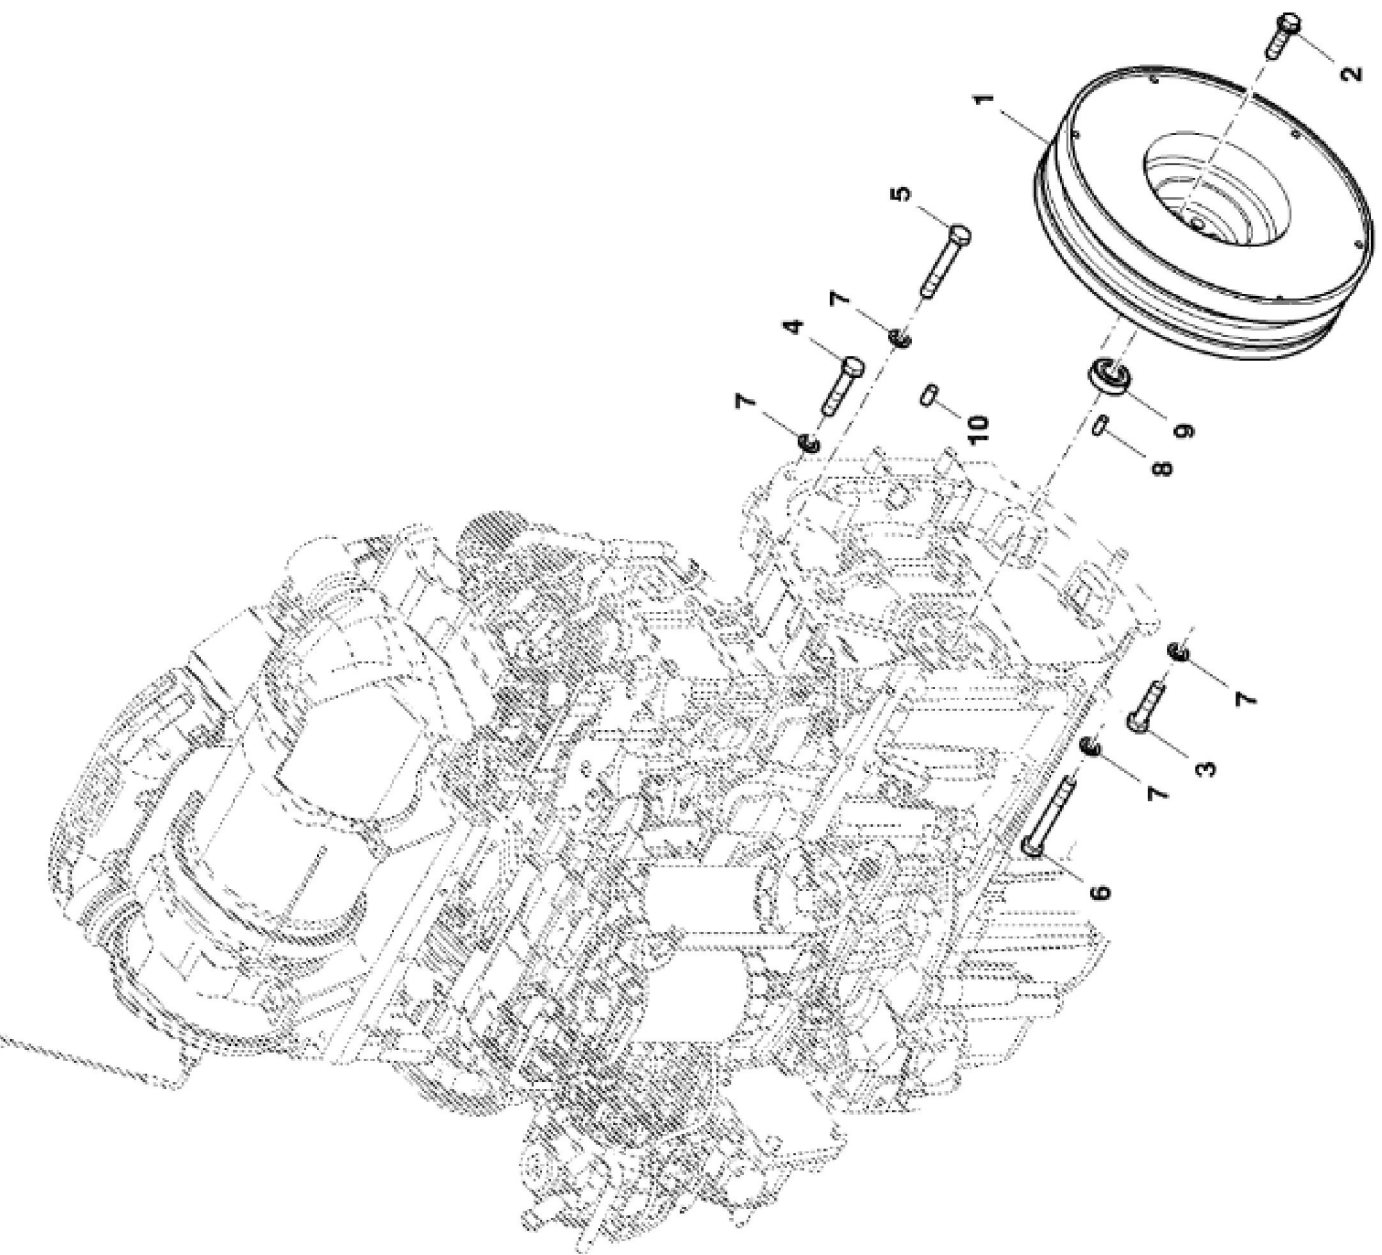

LX259820

KEY	PART NO.	PART NAME	QTY	REMARKS	
1	ER5801701355	COVER	1		
2	ER5801752064	GASKET	1		
3	ER0016592225	SCREW	4		
4	ER0016673835	SCREW	5		

LX259821

KEY	PART NO.	PART NAME	QTY	REMARKS	
1	ER5801764433	COVER	1		
2	ER5801714865	SEALING RING	4		
3	ER0016598325	BOLT	3		
4	ER0016591725	BOLT	7		
5	ER5801714864	ENGINE CYLINDER HEAD GASKET	1		

KEY	PART NO.	PART NAME	QTY	REMARKS	
1	ER5801363585	PULLEY	1		
2	ER0016675835	BOLT	6		
3	ER5801380424	SPACER	1		
4	ER5801440074	V-BELT	1		

LX259816

KEY	PART NO.	PART NAME	QTY	REMARKS	
1	ER0504180348	HOUSING	1		
2	ER0016678034	BOLT	6		
3	ER0016673735	BOLT	2		
4	ER0002995644	ADHESIVE	1		
5	ER0004895378	PLUG	1		
6	ER0017288480	O-RING	1		

LX245582

KEY	PART NO.	PART NAME	QTY	REMARKS	
1	ER372511	FLYWHEEL	1	(PowrReverser™) 11"	
1	ER436582	FLYWHEEL	1	(Mechanical Transmission) 12"	
2	ER393149	SELF-LOCKING SCREW	8	M12 X 42.5	
3	ER021143	SCREW	6	M12 X 50	
4	ER021148	SCREW	2	M12 X 60	
5	ER021155	SCREW	2	M12 X 80	
6	ER021157	BOLT	2	M12 X 90	
7	ER022861	WASHER	12		
8	ER024502	PIN	1		
9	ER026017	BEARING	1	(Mechanical Transmission)	
10	ER202960	DOWEL PIN	2		

LX259833

KEY	PART NO.	PART NAME	QTY	REMARKS	
1	ER5801470100	FUEL INJECTION PUMP	1		
2	ER0504387506	GEAR	1		
3	ER5801790327	HYDRAULIC CYLINDER	1		
4	ER5801714290	FUEL LINE	2		
5	ER5801726553	FUEL LINE	1		
6	ER0017044735	NUT	3		
7	ER0017094904	WASHER	3		
8	ER5801593459	VALVE	1		
9	ER0042553494	O-RING	1		
10	ER0504382373	SENSOR	1		
11	ER5801555842	BRACKET	1		
12	ER0016597925	SCREW	1	M8 X 14 mm	
13	ER0042574911	VALVE	1	SUB FOR ER0042567116	
14	ER0042567117	O-RING	1		
15	ER0042567118	SCREW	2		