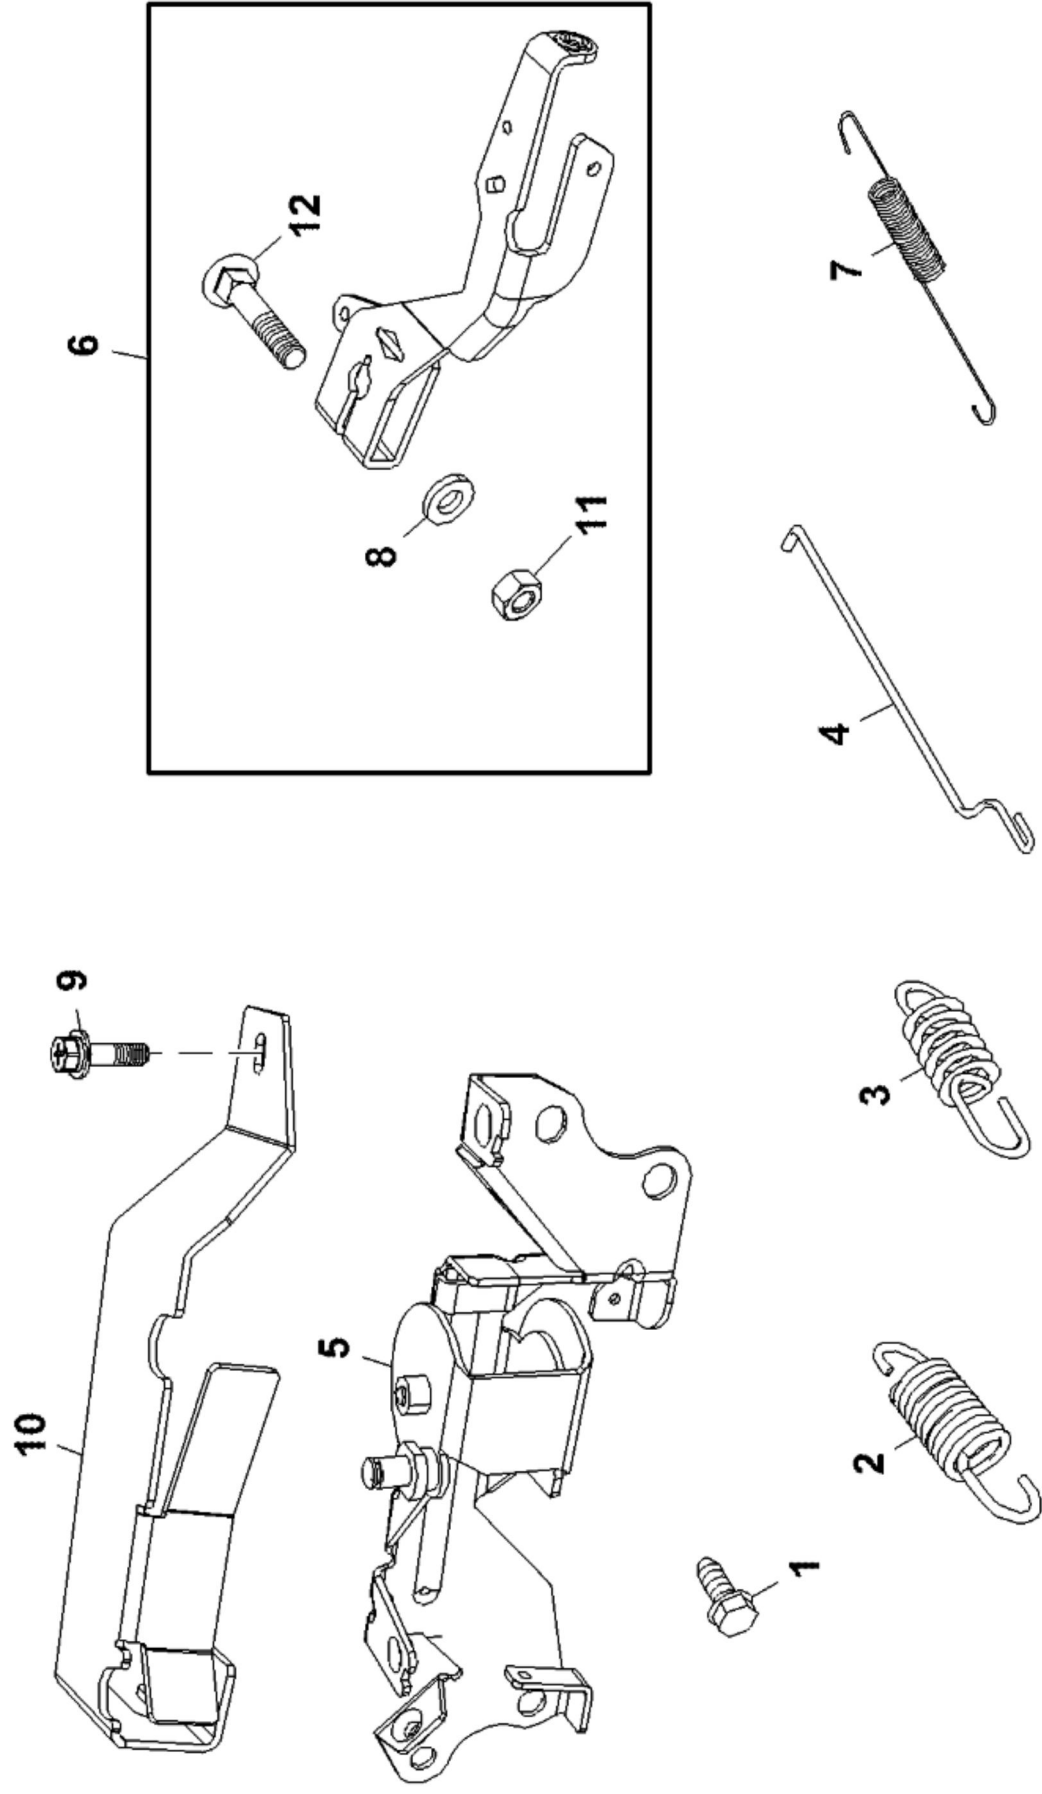

PU19304

KEY	PART NO.	PART NAME	QTY	REMARKS
1	LG692056	CAP SCREW	4	
2	MIU13334	SPRING	1	
3	LG692069	SPRING	1	
4	LG690712	LINK	1	Throttle
5	MIU13911	BRACKET	1	Control
6	MIA12294	LEVER	1	
7	LG692073	SPRING	1	
8	MIU11529	WASHER	1	
9	MIU12291	SCREW	2	
10	MIU13337	BRACKET	1	
11	MIU13333	NIUT	1	
12	LG690239	BOLT	1