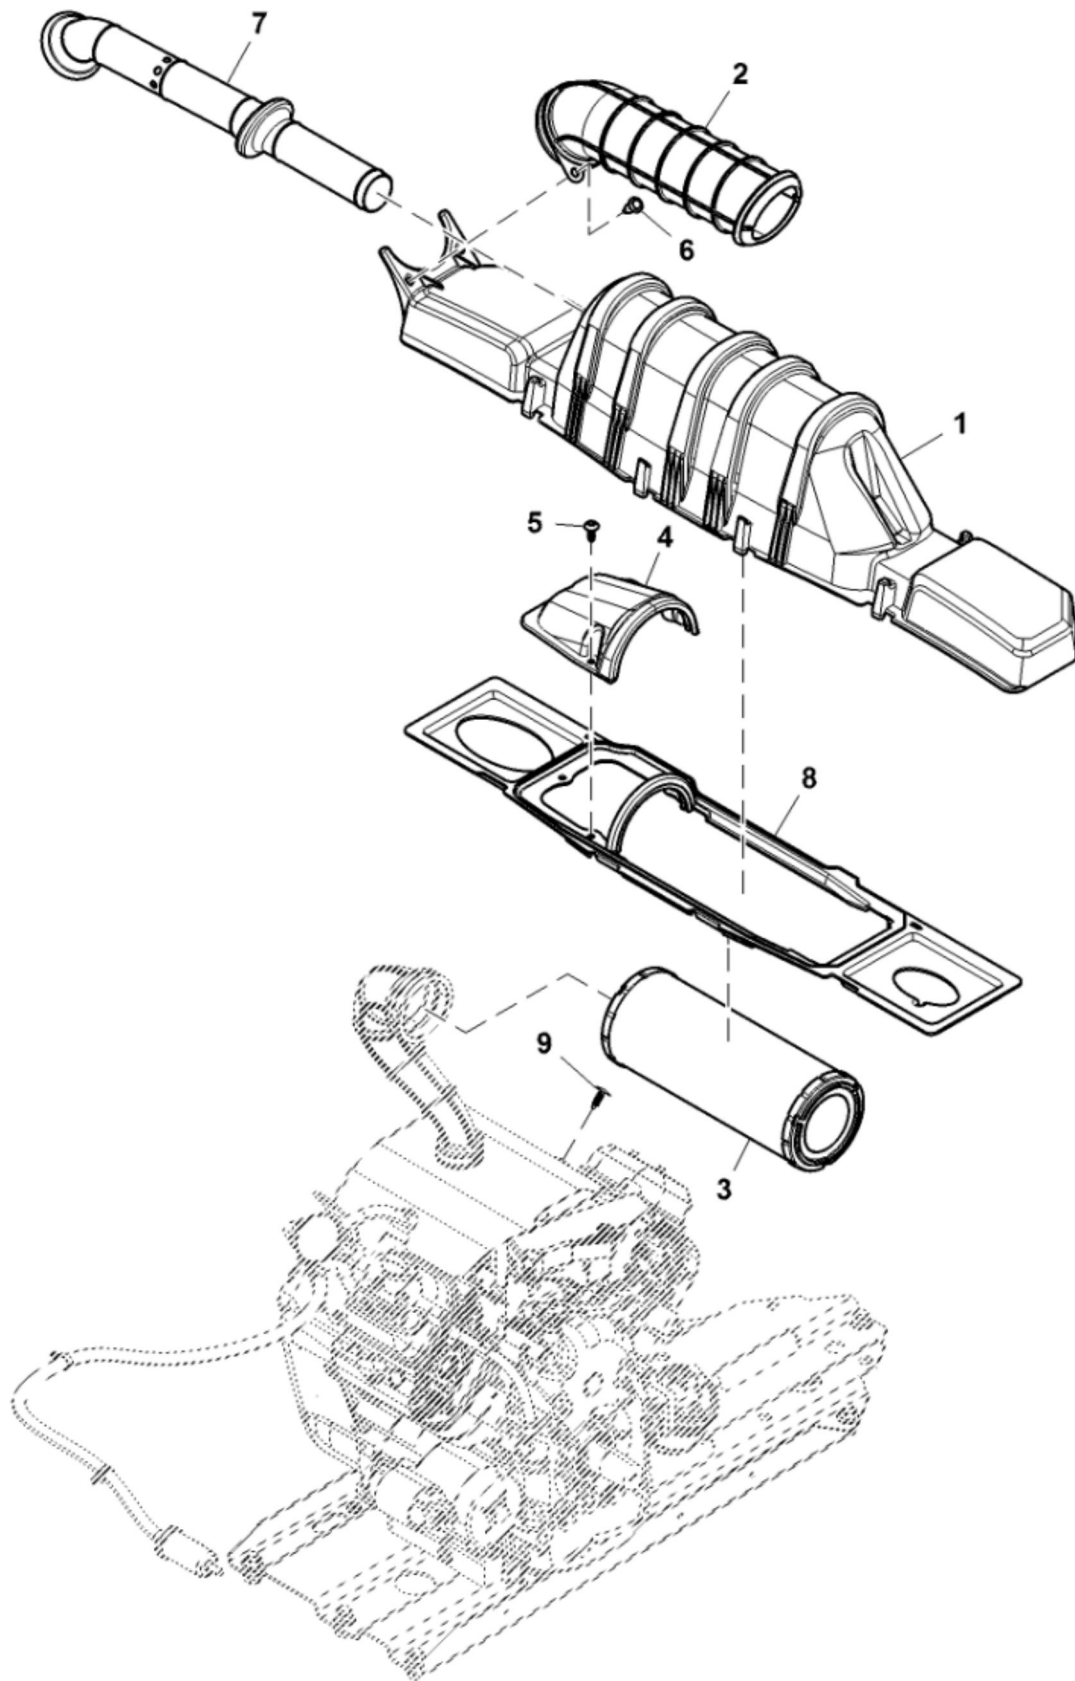

KEY	PART NO.	PART NAME	QTY	REMARKS
36	LG690679	CAP SCREW	2	
37	LG692063	GASKET	1	
38	M152415	SCREEN	1	Oil Pump
39	MIA12115	OIL PUMP	1	
40	LG690689	SPOOL	1	Governor
41	AM125424	OIL FILTER	1	
42	LG808235	ADAPTER FITTING	1	
43	AM131611	DRAIN PLUG	1	
44	M144897	CAP	1	
45	T77932	O-RING	1	
46	GX24210	SCREW	2	Not Illustrated
47	15H623	PIPE PLUG	1	3/8" , Not Illustrated
48	LG692125	CAP SCREW	2	Not Illustrated

PU19300

KEY	PART NO.	PART NAME	QTY	REMARKS
1	MIU12295	SCREEN	1	
2	MIU12296	SCREW	4	
3	MIU11532	COVER	1	
4	M152464	COVER	1	
5	MIU13338	HOUSING	1	
6	LG692056	CAP SCREW	2	
7	M152455	SCREW	8	
8	MIU11531	SCREW	4	
9	M147838	SCREW	2	
10	MIU13339	PLATE	1	
11	MIU12293	COVER	1	
12	MIU13340	COVER	1	
13	M152458	PLUG	1	

MX293188

KEY	PART NO.	PART NAME	QTY	REMARKS
1	LG805101S	SEAL	1	
2	UC10273	GASKET	1	SUB FOR LG690888
3	M146343	GASKET	1	
4	MIU14235	GASKET	1	
5	LG805049S	SEAL	1	
6	LG691694	GASKET	2	
7	LG692035	GASKET	4	
8	MIU13172	GASKET	1	
9	LG690681	SEAL	1	
10	M147828	WASHER	6	
11	M152447	WASHER	1	
12	MIA12295	GASKET KIT	1	
13	LG692154	SEAL	1	
14	M152419	SEAL	1	
15	M152424	SEAL	1	
16	MIU13164	SEAL	1	
17	LG691963	SEAL	2	
18	LG691613	GASKET	4	
19	LG692063	GASKET	1	
20	LG806039S	GASKET	2	
21	LG691766	WASHER	1	
22	AM132460	STUD	2	Rocker Arm
23	MIA12109	VALVE KIT	1	
24	M147829	SCREW	4	

PU19372

KEY	PART NO.	PART NAME	QTY	REMARKS
1	03M7216	BOLT	1	M8 X 50
2	14M7298	FLANGE NUT	1	M8
3	37M7463	SCREW	10	M8 X 16
4	M173591	HOSE	1	
5	M117459	CLIP	5	
6	M156207	HOSE CLAMP	2	
7	M160613	BRACKET	1	Skid Plate
8	M160703	FUEL TANK	1	5 Gallons
9	M176874	HOSE	1	
10	M161964	BRACKET	1	
11	R56101	CLIP	1	
12	AM142833	CAP	1	
13	M167529	PAD	1	
14	M177336	CONDUIT	1	
15	M1A10629	FUEL LINE	1	
16	AM116304	FUEL FILTER	1	
17	M147829	SCREW	1	
18	LG808656	FUEL PUMP	1	
19	T13254	CLAMP	4	
20	M144918	SCREW	1	