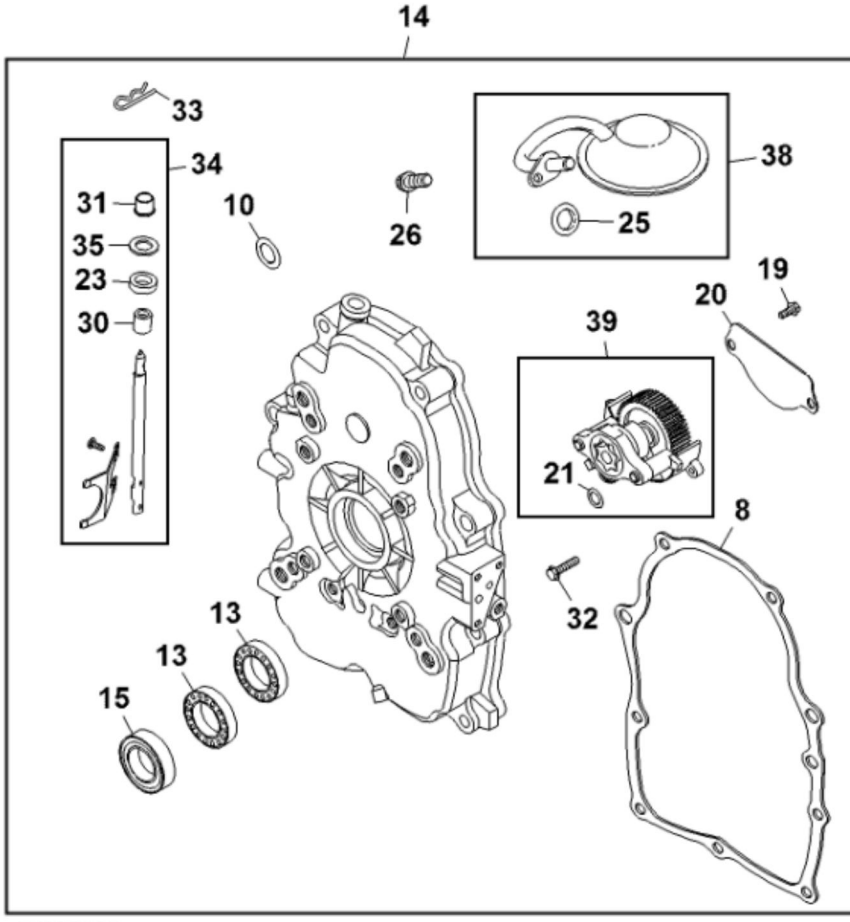

PU15898

KEY	PART NO.	PART NAME	QTY	REMARKS
1	14M7298	FLANGE NUT	4	M8
2	14M7296	FLANGE NUT	6	M10
3	19M7784	SCREW	6	M10 X 20
4	19M8318	SCREW	4	M8 X 45
5	19M8505	SCREW	4	M6 X 25
6	M160633	BRACKET	1	
7	M161070	AIR DUCT	1	
8	M161571	ADAPTER FITTING	1	
9	M163158	EXTENSION SPRING	1	
10	M173599	HOSE CLAMP	1	SUB FOR APPL AR21839 AND TY22467
11	M169526	DUST SHIELD	1	
12	GX10571	PLUG	1	
13	M1A12834	GASOLINE ENGINE	1	Gas, 16 HP
14	M162585	HOSE CLAMP	1	
15	MIU13202	GASKET	1	
16	M117459	CLIP	1	
17	M164585	HOSE CLAMP	1	

PU22925

KEY	PART NO.	PART NAME	QTY	REMARKS
1	M1A12284	CYLINDER	1	
2	LG808534	BUSHING	1	
3	LG8051015	SEAL	1	
4	AM134610	BREATHER	1	
5	M146343	GASKET	1	
6	LG690751	SCREW	1	
7	MIU13324	TUBE	1	
8	MIU14235	GASKET	2	
9	LG691680	DRAIN PLUG	2	
10	LG692154	SEAL	2	
11	LG690686	PLATE	1	
12	M145399	PIN	2	
13	MIU13166	BALL BEARING	2	
14	M1A12114	COVER	1	
15	LG8050495	SEAL	1	
16	19M7269	CAP SCREW	9	M8 X 50
17	MIU12286	VALVE	2	Tappet
18	MIU13896	GEAR	1	Cam
19	M152455	SCREW	2	
20	M152418	COVER	1	
21	LG690681	SEAL	1	
22	M144918	SCREW	1	
23	LG690704	WASHER	2	
24	15H638	PIPE PLUG	1	1/8"
25	M152419	SEAL	1	
26	M147829	SCREW	1	
27	M152453	DIPSTICK	1	
28	M152424	SEAL	1	
29	MIU13327	DIPSTICK TUBE	1	
30	LG690701	BUSHING	1	
31	M144914	BUSHING	1	
32	LG691492	CAP SCREW	2	
33	LG691550	PIN	1	
34	AM131177	CRANK	1	Governor
35	MIU13164	SEAL	1	

KEY	PART NO.	PART NAME	QTY	REMARKS
36	LG690679	CAP SCREW	2	
37	LG692063	GASKET	1	
38	M152415	SCREEN	1	Oil Pump
39	MIA12115	OIL PUMP	1	
40	LG690689	SPOOL	1	Governor
41	AM125424	OIL FILTER	1	
42	LG808235	ADAPTER FITTING	1	
43	AM131611	DRAIN PLUG	1	
44	M144897	CAP	1	
45	T77932	O-RING	1	
46	GX24210	SCREW	2	Not Illustrated
47	15H623	PIPE PLUG	1	3/8" , Not Illustrated
48	LG692125	CAP SCREW	2	Not Illustrated