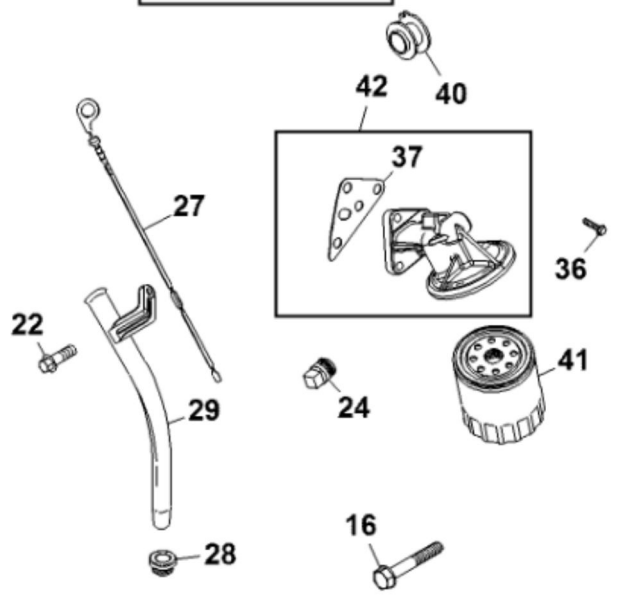

PU15898

KEY	PART NO.	PART NAME	QTY	REMARKS
1	14M7298	FLANGE NUT	4	M8
2	14M7296	FLANGE NUT	6	M10
3	19M7784	SCREW	6	M10 X 20
4	19M8318	SCREW	4	M8 X 45
5	19M8505	SCREW	4	M6 X 25
6	M160633	BRACKET	1	
7	M161070	AIR DUCT	1	
8	M161571	ADAPTER FITTING	1	
9	M163158	EXTENSION SPRING	1	
10	M173599	HOSE CLAMP	1	SUB FOR APPL AR21839 AND TY22467
11	M169526	DUST SHIELD	1	
12	GX10571	PLUG	1	
13	M1A12834	GASOLINE ENGINE	1	Gas, 16 HP
14	M162585	HOSE CLAMP	1	
15	MIU13202	GASKET	1	
16	M117459	CLIP	1	
17	M164585	HOSE CLAMP	1	

PU22925

KEY	PART NO.	PART NAME	QTY	REMARKS
1	M1A12284	CYLINDER	1	
2	LG808534	BUSHING	1	
3	LG8051015	SEAL	1	
4	AM134610	BREATHER	1	
5	M146343	GASKET	1	
6	LG690751	SCREW	1	
7	MIU13324	TUBE	1	
8	MIU14235	GASKET	2	
9	LG691680	DRAIN PLUG	2	
10	LG692154	SEAL	2	
11	LG690686	PLATE	1	
12	M145399	PIN	2	
13	MIU13166	BALL BEARING	2	
14	M1A12114	COVER	1	
15	LG8050495	SEAL	1	
16	19M7269	CAP SCREW	9	M8 X 50
17	MIU12286	VALVE	2	Tappet
18	MIU13896	GEAR	1	Cam
19	M152455	SCREW	2	
20	M152418	COVER	1	
21	LG690681	SEAL	1	
22	M144918	SCREW	1	
23	LG690704	WASHER	2	
24	15H638	PIPE PLUG	1	1/8"
25	M152419	SEAL	1	
26	M147829	SCREW	1	
27	M152453	DIPSTICK	1	
28	M152424	SEAL	1	
29	MIU13327	DIPSTICK TUBE	1	
30	LG690701	BUSHING	1	
31	M144914	BUSHING	1	
32	LG691492	CAP SCREW	2	
33	LG691550	PIN	1	
34	AM131177	CRANK	1	Governor
35	MIU13164	SEAL	1	

KEY	PART NO.	PART NAME	QTY	REMARKS
36	LG690679	CAP SCREW	2	
37	LG692063	GASKET	1	
38	M152415	SCREEN	1	Oil Pump
39	MIA12115	OIL PUMP	1	
40	LG690689	SPOOL	1	Governor
41	AM125424	OIL FILTER	1	
42	LG808235	ADAPTER FITTING	1	
43	AM131611	DRAIN PLUG	1	
44	M144897	CAP	1	
45	T77932	O-RING	1	
46	GX24210	SCREW	2	Not Illustrated
47	15H623	PIPE PLUG	1	3/8" , Not Illustrated
48	LG692125	CAP SCREW	2	Not Illustrated