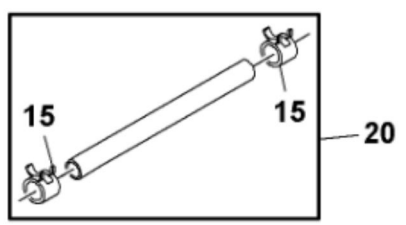

PU15898

KEY	PART NO.	PART NAME	QTY	REMARKS
1	14M7298	FLANGE NUT	4	M8
2	14M7296	FLANGE NUT	6	M10
3	19M7784	SCREW	6	M10 X 20
4	19M8318	SCREW	4	M8 X 45
5	19M8505	SCREW	4	M6 X 25
6	M160633	BRACKET	1	
7	M161070	AIR DUCT	1	
8	M161571	ADAPTER FITTING	1	
9	M163158	EXTENSION SPRING	1	
10	M173599	HOSE CLAMP	1	SUB FOR APPL AR21839 AND TY22467
11	M169526	DUST SHIELD	1	
12	GX10571	PLUG	1	
13	M1A12834	GASOLINE ENGINE	1	Gas, 16 HP
14	M162585	HOSE CLAMP	1	
15	MIU13202	GASKET	1	
16	M117459	CLIP	1	
17	M164585	HOSE CLAMP	1	

PU22002

KEY	PART NO.	PART NAME	QTY	REMARKS
1	MIA12285	CYLINDER HEAD	1	NO 1
1	MIA12286	CYLINDER HEAD	1	NO 2
2	UC10273	GASKET	1	SUB FOR LG690888
3	M147829	SCREW	2	
4	LG692059	CAP SCREW	4	
5	MIA11527	CAP	1	
6	LG807681	EXHAUST VALVE	1	
7	LG807680	INTAKE VALVE	1	
8	LG692084	SPRING	2	
9	LG692058	RETAINER	2	
10	LG807683	RETAINER	2	
11	MIU12286	VALVE	2	
12	LG807623	SCREW	2	
13	M147828	WASHER	2	
14	MIU13325	SPARK PLUG	1	
15	TY22462	CLAMP	2	SUB FOR APPL MIU11187
16	LG692076	BOOT	1	
17	AM132460	STUD	2	Rocker Arm
18	LG691963	SEAL	1	
19	MIU13326	SCREW	2	
20	TY22551	BULK HOSE	1	SUB FOR APPL MIA11526
21	LG806039S	GASKET	2	
22	MIA12111	COVER	1	NO 1
22	MIA12782	COVER	1	NO 2
23	LG691836	PUSH ROD	1	
24	LG691758	PUSH ROD	1	
25	M152423	ARM	2	Rocker
26	MIU11035	ROCKER ARM	2	