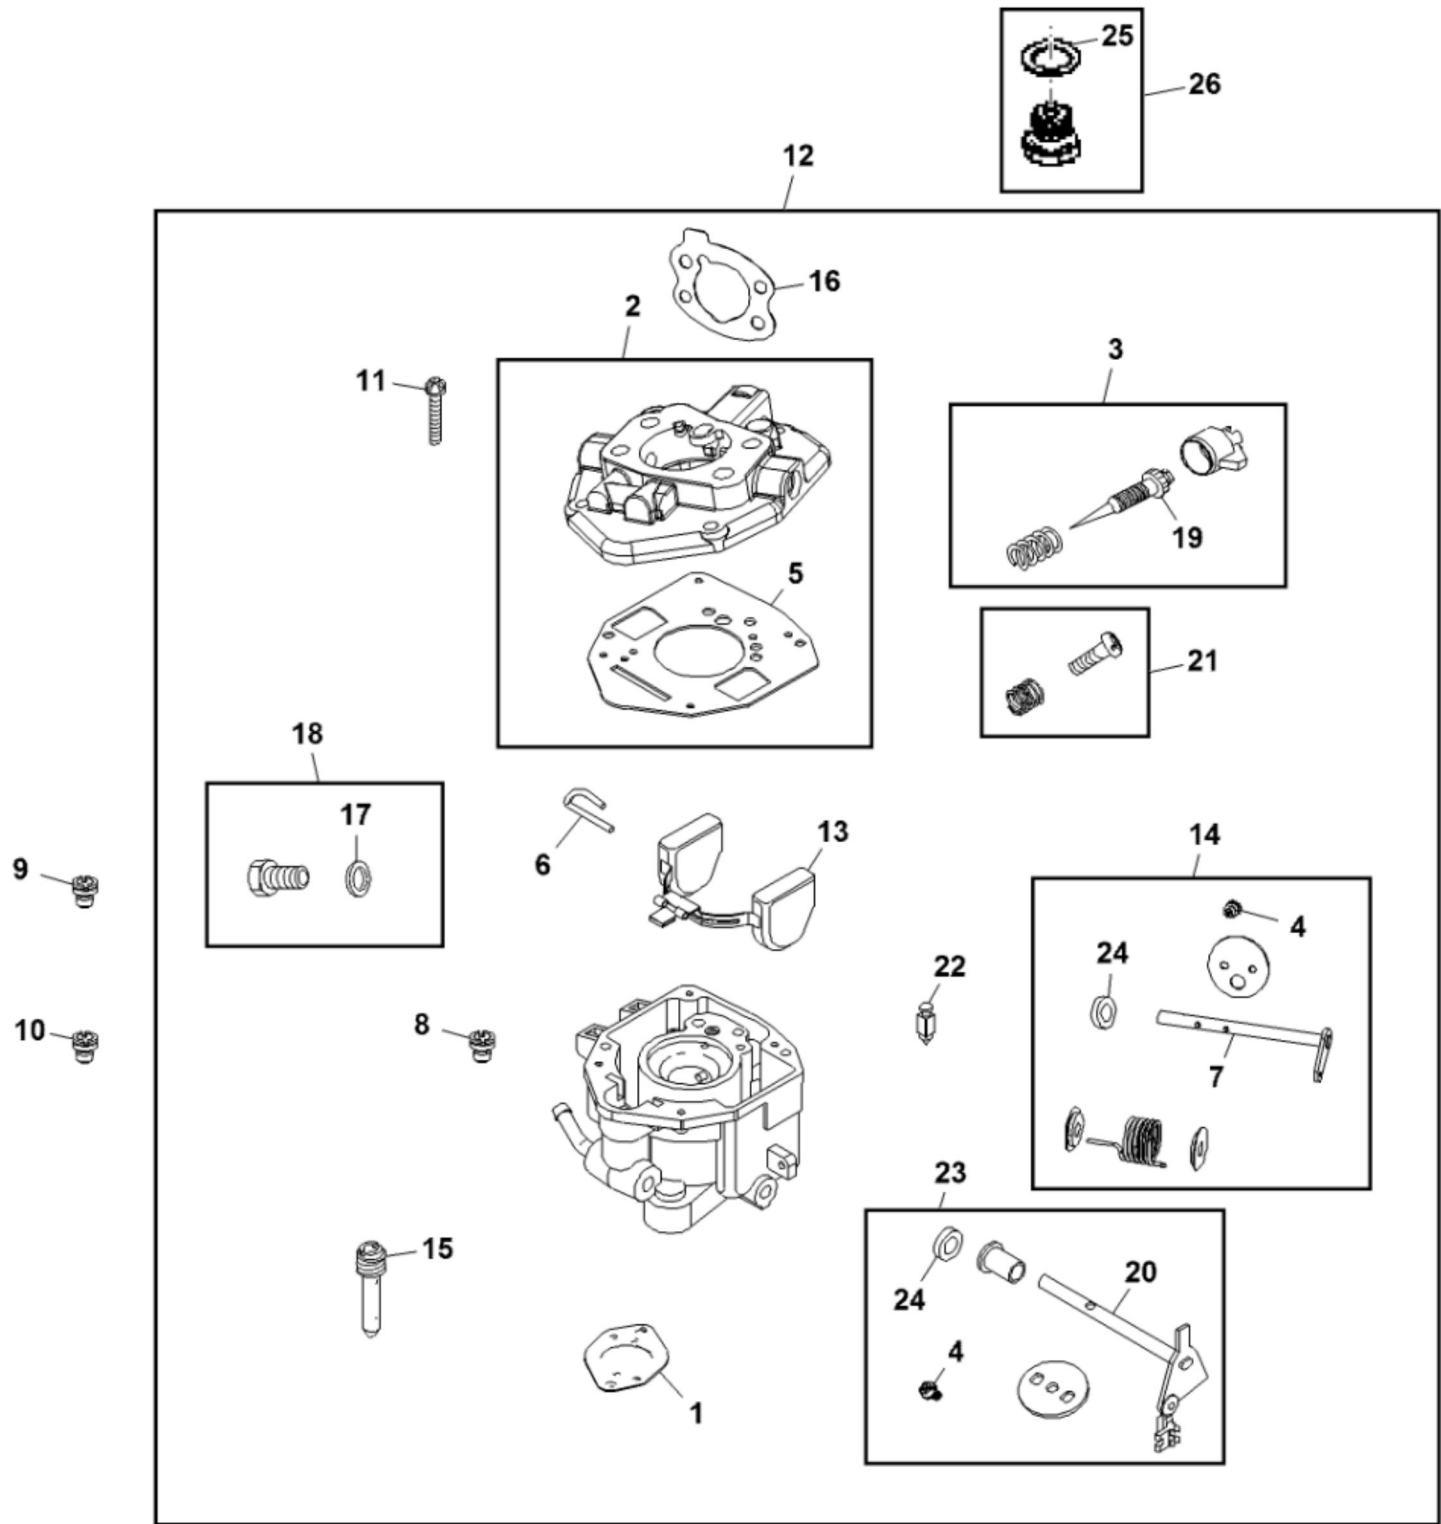

PU22359

KEY	PART NO.	PART NAME	QTY	REMARKS
1	LG691694	GASKET	1	
2	MIA12290	CARBURETOR	1	Upper Body
3	MIA12119	KIT	1	Idle Mixture
4	LG690718	SCREW	2	
5	MIU13346	GASKET	1	SUB FOR MIU13330
6	M152431	HINGE	1	
7	MIA12120	CHOKE	1	
8	MIU13181	JET	1	High Altitude
9	M152449	JET	1	
10	UC10274	JET	1	
11	LG690720	SCREW	1	
12	AUC10140	CARBURETOR	1	
13	MIU13179	FLOAT	1	
14	MIA12291	KIT	1	
15	MIU13332	NOZZLE	1	
16	MIU13172	GASKET	1	Air Cleaner
17	M152428	WASHER	1	
18	LG807723	DRAIN PLUG	1	
19	MIU13180	CAP	1	Limiter
20	.....	SHAFT	1	Throttle
21	.....	KIT	1	Idle Speed
22	MIU12706	VALVE	1	Float Needle
23	MIA12292	THROTTLE KIT	1	
24	LG690722	SEAL	1	
25	MIU13849	WASHER	1	
26	MIA12378	JET	1