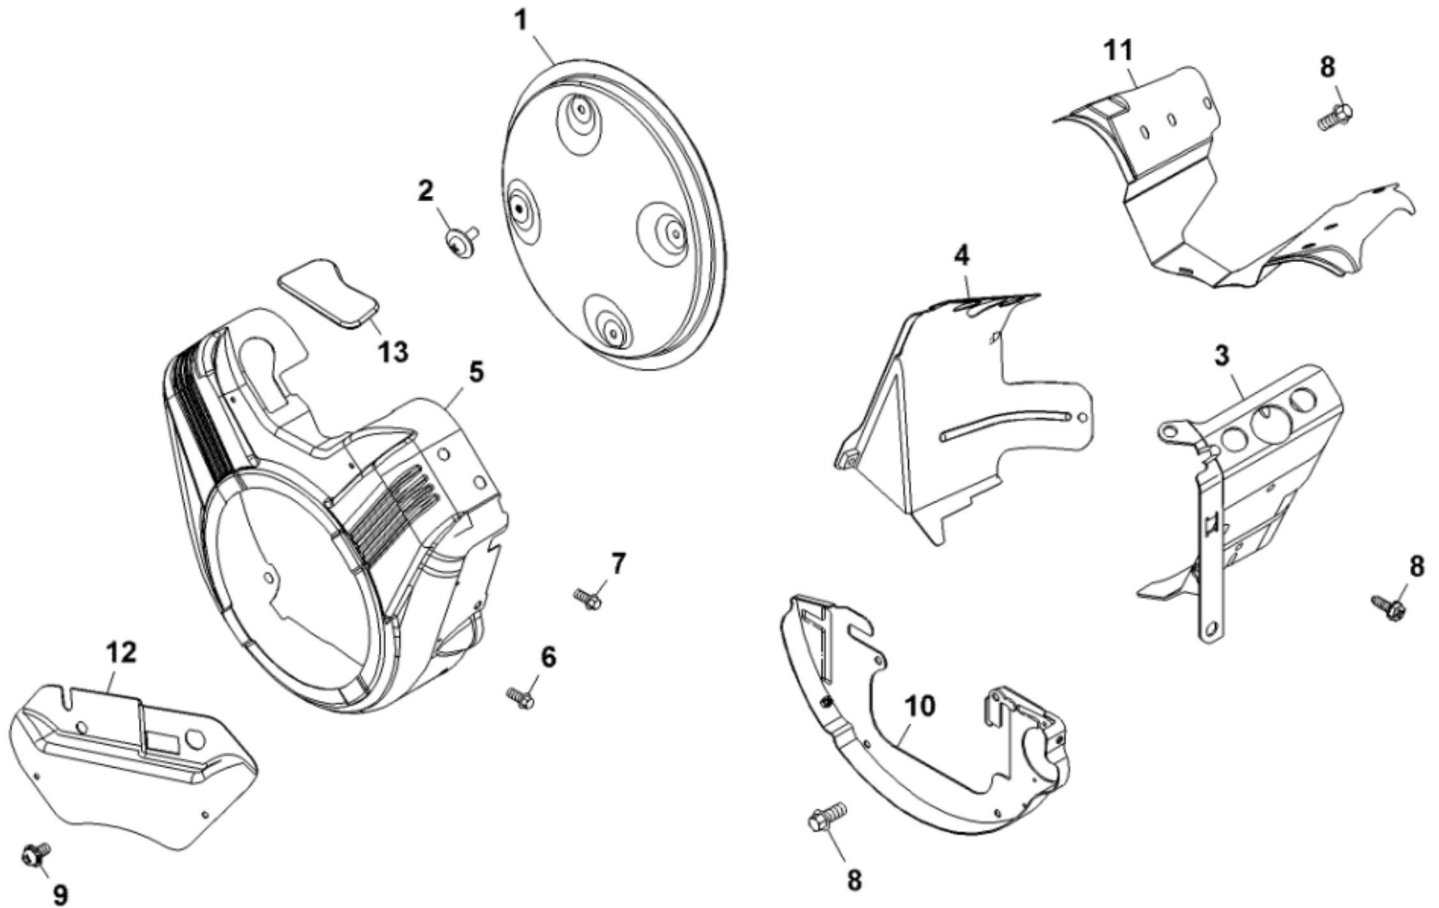

PU19300

KEY	PART NO.	PART NAME	QTY	REMARKS
1	MIU12295	SCREEN	1	
2	MIU12296	SCREW	4	
3	MIU11532	COVER	1	
4	M152464	COVER	1	
5	MIU13338	HOUSING	1	
6	LG692056	CAP SCREW	2	
7	M152455	SCREW	8	
8	MIU11531	SCREW	4	
9	M147838	SCREW	2	
10	MIU13339	PLATE	1	
11	MIU12293	COVER	1	
12	MIU13340	COVER	1	
13	M152458	PLUG	1