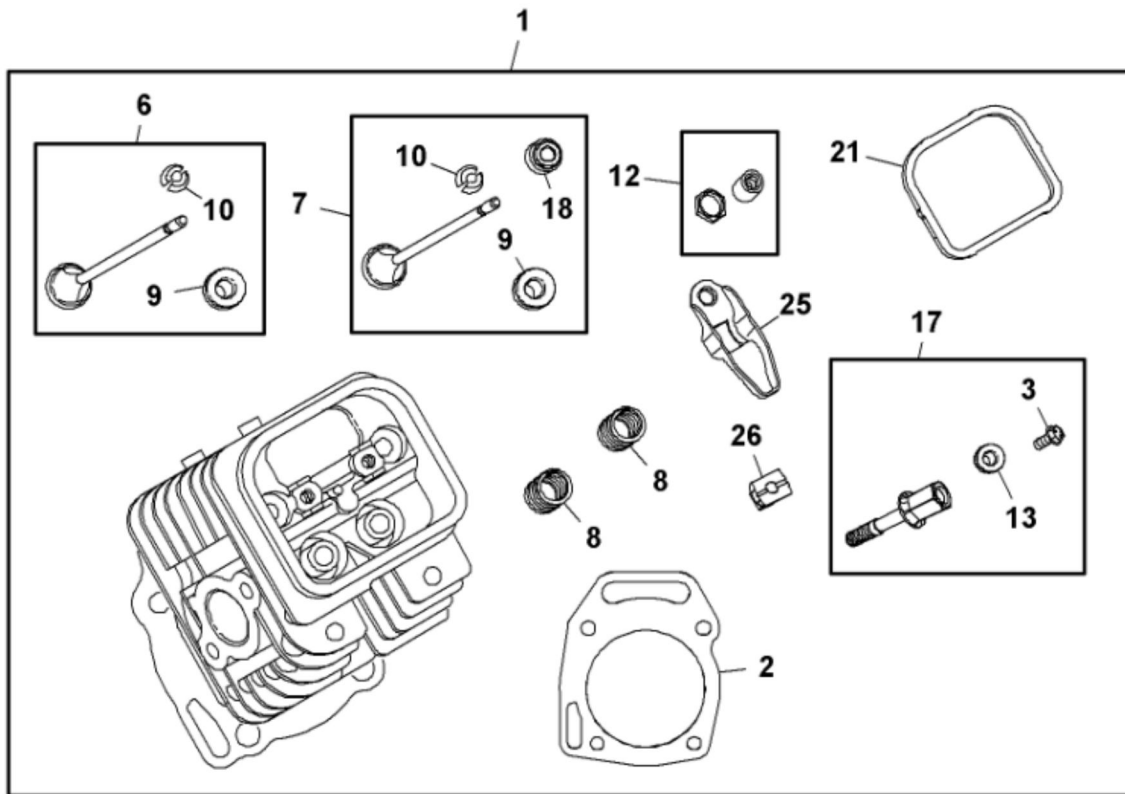

PU15898

KEY	PART NO.	PART NAME	QTY	REMARKS
1	14M7298	FLANGE NUT	4	M8
2	14M7296	FLANGE NUT	6	M10
3	19M7784	SCREW	6	M10 X 20
4	19M8318	SCREW	4	M8 X 45
5	19M8505	SCREW	4	M6 X 25
6	M160633	BRACKET	1	
7	M161070	AIR DUCT	1	
8	M161571	ADAPTER FITTING	1	
9	M163158	EXTENSION SPRING	1	
10	M173599	HOSE CLAMP	1	SUB FOR APPL AR21839 AND TY22467
11	M169526	DUST SHIELD	1	
12	GX10571	PLUG	1	
13	M1A12834	GASOLINE ENGINE	1	Gas, 16 HP
14	M162585	HOSE CLAMP	1	
15	MIU13202	GASKET	1	
16	M117459	CLIP	1	
17	M164585	HOSE CLAMP	1	

PU22925

KEY	PART NO.	PART NAME	QTY	REMARKS
1	M1A12284	CYLINDER	1	
2	LG808534	BUSHING	1	
3	LG8051015	SEAL	1	
4	AM134610	BREATHER	1	
5	M146343	GASKET	1	
6	LG690751	SCREW	1	
7	MIU13324	TUBE	1	
8	MIU14235	GASKET	2	
9	LG691680	DRAIN PLUG	2	
10	LG692154	SEAL	2	
11	LG690686	PLATE	1	
12	M145399	PIN	2	
13	MIU13166	BALL BEARING	2	
14	M1A12114	COVER	1	
15	LG8050495	SEAL	1	
16	19M7269	CAP SCREW	9	M8 X 50
17	MIU12286	VALVE	2	Tappet
18	MIU13896	GEAR	1	Cam
19	M152455	SCREW	2	
20	M152418	COVER	1	
21	LG690681	SEAL	1	
22	M144918	SCREW	1	
23	LG690704	WASHER	2	
24	15H638	PIPE PLUG	1	1/8"
25	M152419	SEAL	1	
26	M147829	SCREW	1	
27	M152453	DIPSTICK	1	
28	M152424	SEAL	1	
29	MIU13327	DIPSTICK TUBE	1	
30	LG690701	BUSHING	1	
31	M144914	BUSHING	1	
32	LG691492	CAP SCREW	2	
33	LG691550	PIN	1	
34	AM131177	CRANK	1	Governor
35	MIU13164	SEAL	1	

KEY	PART NO.	PART NAME	QTY	REMARKS
36	LG690679	CAP SCREW	2	
37	LG692063	GASKET	1	
38	M152415	SCREEN	1	Oil Pump
39	MIA12115	OIL PUMP	1	
40	LG690689	SPOOL	1	Governor
41	AM125424	OIL FILTER	1	
42	LG808235	ADAPTER FITTING	1	
43	AM131611	DRAIN PLUG	1	
44	M144897	CAP	1	
45	T77932	O-RING	1	
46	GX24210	SCREW	2	Not Illustrated
47	15H623	PIPE PLUG	1	3/8" , Not Illustrated
48	LG692125	CAP SCREW	2	Not Illustrated