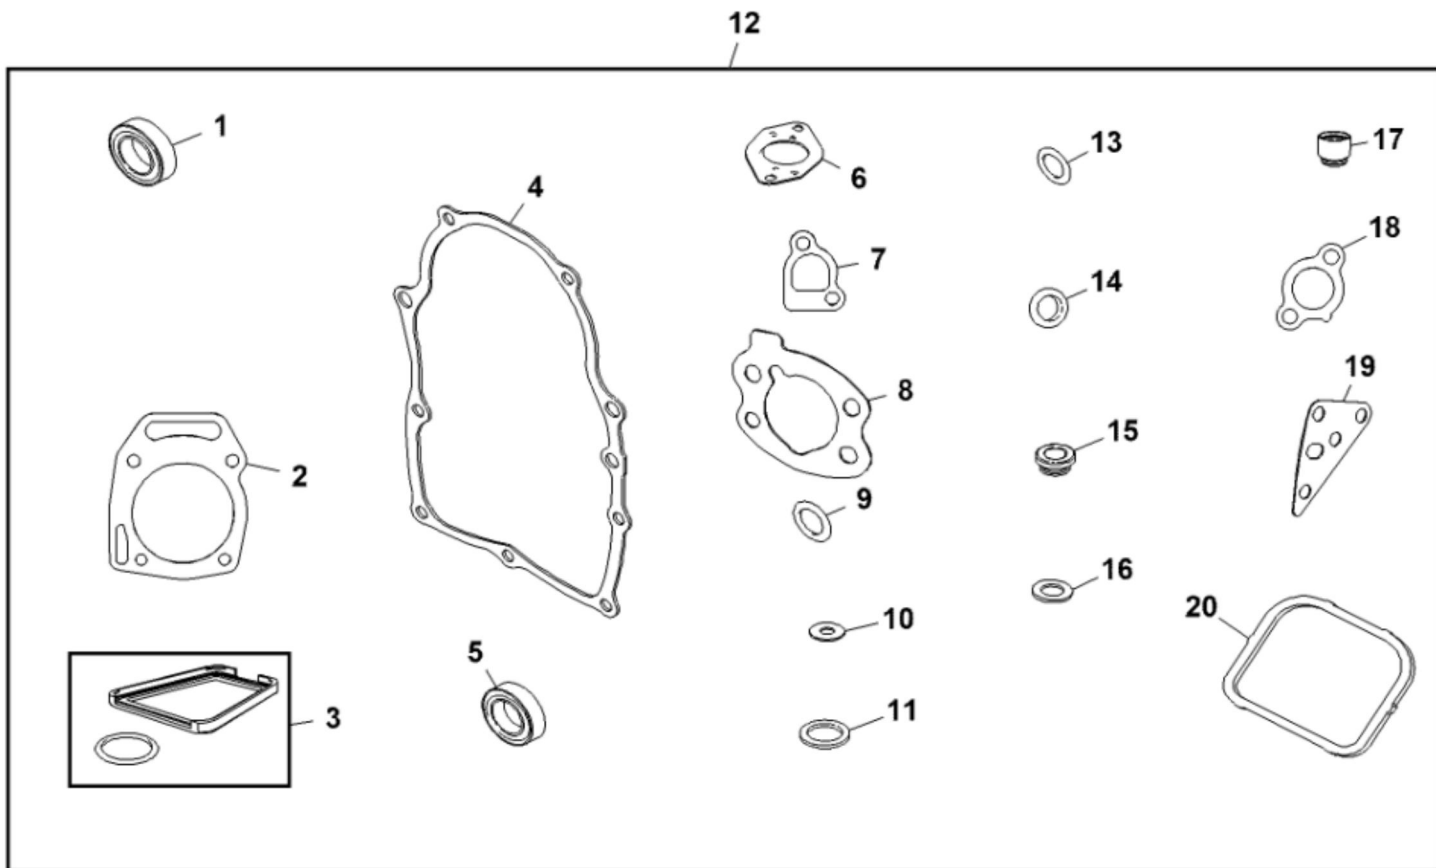

KEY	PART NO.	PART NAME	QTY	REMARKS
36	LG690679	CAP SCREW	2	
37	LG692063	GASKET	1	
38	M152415	SCREEN	1	Oil Pump
39	MIA12115	OIL PUMP	1	
40	LG690689	SPOOL	1	Governor
41	AM125424	OIL FILTER	1	
42	LG808235	ADAPTER FITTING	1	
43	AM131611	DRAIN PLUG	1	
44	M144897	CAP	1	
45	T77932	O-RING	1	
46	GX24210	SCREW	2	Not Illustrated
47	15H623	PIPE PLUG	1	3/8" , Not Illustrated
48	LG692125	CAP SCREW	2	Not Illustrated

PU19299

KEY	PART NO.	PART NAME	QTY	REMARKS
1	MIA12287	CRANKSHAFT	1	
2	MIU13166	BALL BEARING	2	
3	MIA11406	PISTON	2	
3	MIA11407	PISTON	2	0.020 OS
4	MIU12116	PISTON RING KIT	2	
4	MIU12117	PISTON RING KIT	2	0.020 OS
5	LG690975	LOCK	4	
6	MIA12112	PISTON PIN	2	
7	LG8079005	CONNECTING ROD	2	
8	LG690698	SCREW	4	
9	LG691639	KEY	1	
10	M145150	SHAFT KEY	1	
11	M152417	SHIM	1	
12	UC13639	GEAR	1	SUB FOR LG691530

PU19300

KEY	PART NO.	PART NAME	QTY	REMARKS
1	MIU12295	SCREEN	1	
2	MIU12296	SCREW	4	
3	MIU11532	COVER	1	
4	M152464	COVER	1	
5	MIU13338	HOUSING	1	
6	LG692056	CAP SCREW	2	
7	M152455	SCREW	8	
8	MIU11531	SCREW	4	
9	M147838	SCREW	2	
10	MIU13339	PLATE	1	
11	MIU12293	COVER	1	
12	MIU13340	COVER	1	
13	M152458	PLUG	1	

MX293188

KEY	PART NO.	PART NAME	QTY	REMARKS
1	LG805101S	SEAL	1	
2	UC10273	GASKET	1	SUB FOR LG690888
3	M146343	GASKET	1	
4	MIU14235	GASKET	1	
5	LG805049S	SEAL	1	
6	LG691694	GASKET	2	
7	LG692035	GASKET	4	
8	MIU13172	GASKET	1	
9	LG690681	SEAL	1	
10	M147828	WASHER	6	
11	M152447	WASHER	1	
12	MIA12295	GASKET KIT	1	
13	LG692154	SEAL	1	
14	M152419	SEAL	1	
15	M152424	SEAL	1	
16	MIU13164	SEAL	1	
17	LG691963	SEAL	2	
18	LG691613	GASKET	4	
19	LG692063	GASKET	1	
20	LG806039S	GASKET	2	
21	LG691766	WASHER	1	
22	AM132460	STUD	2	Rocker Arm
23	MIA12109	VALVE KIT	1	
24	M147829	SCREW	4	