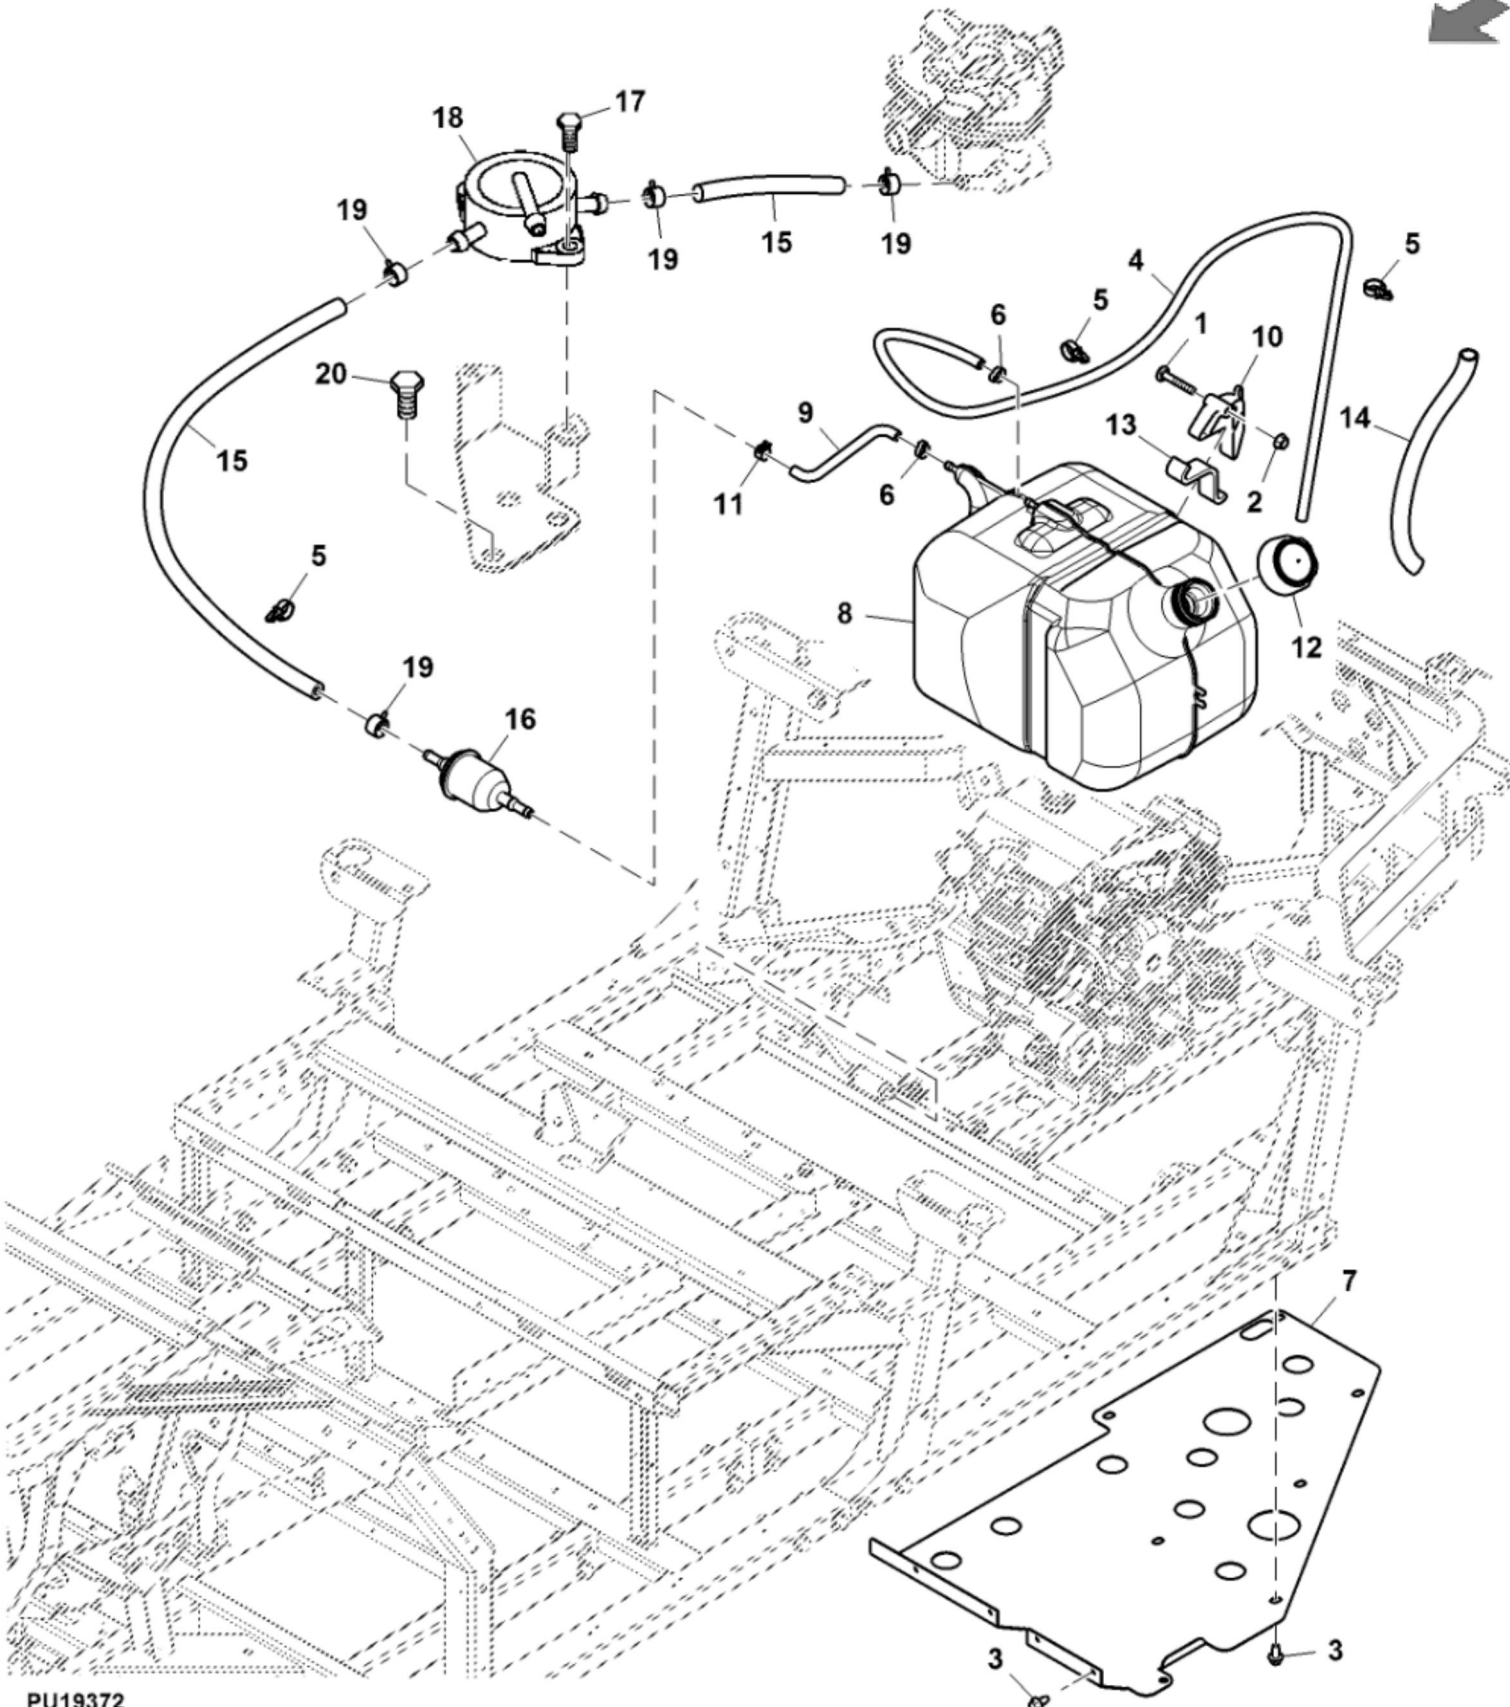

KEY	PART NO.	PART NAME	QTY	REMARKS
36	LG690679	CAP SCREW	2	
37	LG692063	GASKET	1	
38	M152415	SCREEN	1	Oil Pump
39	MIA12115	OIL PUMP	1	
40	LG690689	SPOOL	1	Governor
41	AM125424	OIL FILTER	1	
42	LG808235	ADAPTER FITTING	1	
43	AM131611	DRAIN PLUG	1	
44	M144897	CAP	1	
45	T77932	O-RING	1	
46	GX24210	SCREW	2	Not Illustrated
47	15H623	PIPE PLUG	1	3/8" , Not Illustrated
48	LG692125	CAP SCREW	2	Not Illustrated

PU19299

KEY	PART NO.	PART NAME	QTY	REMARKS
1	MIA12287	CRANKSHAFT	1	
2	MIU13166	BALL BEARING	2	
3	MIA11406	PISTON	2	
3	MIA11407	PISTON	2	0.020 OS
4	MIU12116	PISTON RING KIT	2	
4	MIU12117	PISTON RING KIT	2	0.020 OS
5	LG690975	LOCK	4	
6	MIA12112	PISTON PIN	2	
7	LG8079005	CONNECTING ROD	2	
8	LG690698	SCREW	4	
9	LG691639	KEY	1	
10	M145150	SHAFT KEY	1	
11	M152417	SHIM	1	
12	UC13639	GEAR	1	SUB FOR LG691530

PU19300

KEY	PART NO.	PART NAME	QTY	REMARKS
1	MIU12295	SCREEN	1	
2	MIU12296	SCREW	4	
3	MIU11532	COVER	1	
4	M152464	COVER	1	
5	MIU13338	HOUSING	1	
6	LG692056	CAP SCREW	2	
7	M152455	SCREW	8	
8	MIU11531	SCREW	4	
9	M147838	SCREW	2	
10	MIU13339	PLATE	1	
11	MIU12293	COVER	1	
12	MIU13340	COVER	1	
13	M152458	PLUG	1	

MX293188

KEY	PART NO.	PART NAME	QTY	REMARKS
1	LG805101S	SEAL	1	
2	UC10273	GASKET	1	SUB FOR LG690888
3	M146343	GASKET	1	
4	MIU14235	GASKET	1	
5	LG805049S	SEAL	1	
6	LG691694	GASKET	2	
7	LG692035	GASKET	4	
8	MIU13172	GASKET	1	
9	LG690681	SEAL	1	
10	M147828	WASHER	6	
11	M152447	WASHER	1	
12	MIA12295	GASKET KIT	1	
13	LG692154	SEAL	1	
14	M152419	SEAL	1	
15	M152424	SEAL	1	
16	MIU13164	SEAL	1	
17	LG691963	SEAL	2	
18	LG691613	GASKET	4	
19	LG692063	GASKET	1	
20	LG806039S	GASKET	2	
21	LG691766	WASHER	1	
22	AM132460	STUD	2	Rocker Arm
23	MIA12109	VALVE KIT	1	
24	M147829	SCREW	4	