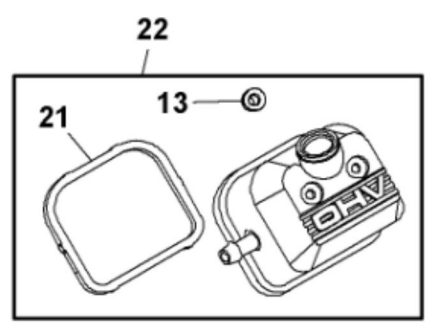

PU15898

KEY	PART NO.	PART NAME	QTY	REMARKS
1	14M7298	FLANGE NUT	4	M8
2	14M7296	FLANGE NUT	6	M10
3	19M7784	SCREW	6	M10 X 20
4	19M8318	SCREW	4	M8 X 45
5	19M8505	SCREW	4	M6 X 25
6	M160633	BRACKET	1	
7	M161070	AIR DUCT	1	
8	M161571	ADAPTER FITTING	1	
9	M163158	EXTENSION SPRING	1	
10	M173599	HOSE CLAMP	1	SUB FOR APPL AR21839 AND TY22467
11	M169526	DUST SHIELD	1	
12	GX10571	PLUG	1	
13	M1A12834	GASOLINE ENGINE	1	Gas, 16 HP
14	M162585	HOSE CLAMP	1	
15	MIU13202	GASKET	1	
16	M117459	CLIP	1	
17	M164585	HOSE CLAMP	1	

PU22002

KEY	PART NO.	PART NAME	QTY	REMARKS
1	MIA12285	CYLINDER HEAD	1	NO 1
1	MIA12286	CYLINDER HEAD	1	NO 2
2	UC10273	GASKET	1	SUB FOR LG690888
3	M147829	SCREW	2	
4	LG692059	CAP SCREW	4	
5	MIA11527	CAP	1	
6	LG807681	EXHAUST VALVE	1	
7	LG807680	INTAKE VALVE	1	
8	LG692084	SPRING	2	
9	LG692058	RETAINER	2	
10	LG807683	RETAINER	2	
11	MIU12286	VALVE	2	
12	LG807623	SCREW	2	
13	M147828	WASHER	2	
14	MIU13325	SPARK PLUG	1	
15	TY22462	CLAMP	2	SUB FOR APPL MIU11187
16	LG692076	BOOT	1	
17	AM132460	STUD	2	Rocker Arm
18	LG691963	SEAL	1	
19	MIU13326	SCREW	2	
20	TY22551	BULK HOSE	1	SUB FOR APPL MIA11526
21	LG806039S	GASKET	2	
22	MIA12111	COVER	1	NO 1
22	MIA12782	COVER	1	NO 2
23	LG691836	PUSH ROD	1	
24	LG691758	PUSH ROD	1	
25	M152423	ARM	2	Rocker
26	MIU11035	ROCKER ARM	2	