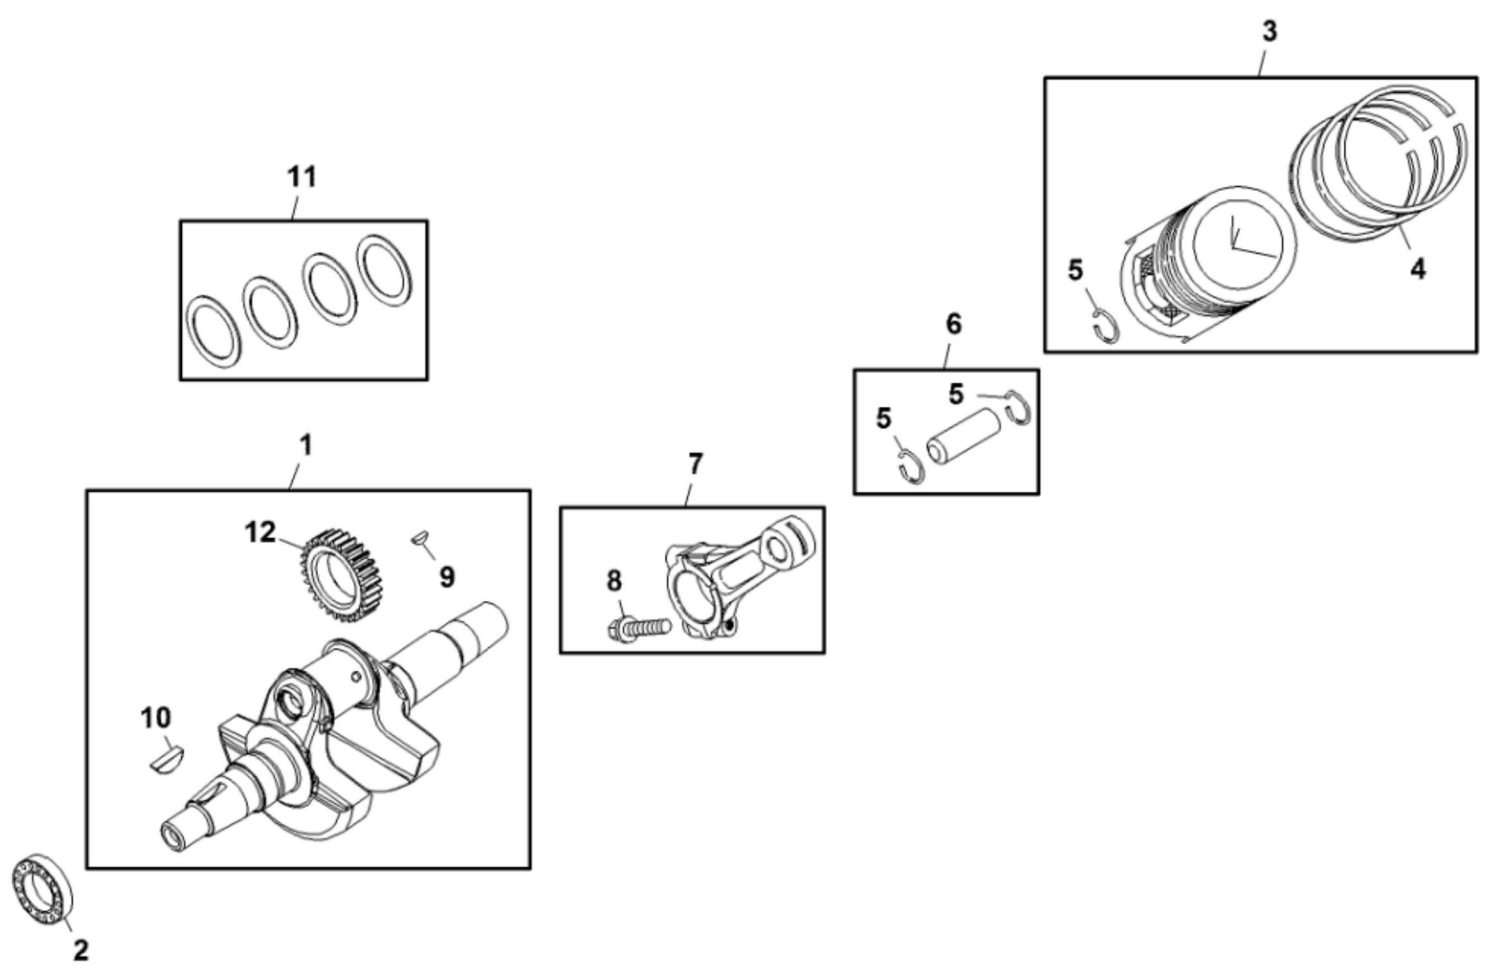

PU22002

KEY	PART NO.	PART NAME	QTY	REMARKS
1	MIA12285	CYLINDER HEAD	1	NO 1
1	MIA12286	CYLINDER HEAD	1	NO 2
2	UC10273	GASKET	1	SUB FOR LG690888
3	M147829	SCREW	2	
4	LG692059	CAP SCREW	4	
5	MIA11527	CAP	1	
6	LG807681	EXHAUST VALVE	1	
7	LG807680	INTAKE VALVE	1	
8	LG692084	SPRING	2	
9	LG692058	RETAINER	2	
10	LG807683	RETAINER	2	
11	MIU12286	VALVE	2	
12	LG807623	SCREW	2	
13	M147828	WASHER	2	
14	MIU13325	SPARK PLUG	1	
15	TY22462	CLAMP	2	SUB FOR APPL MIU11187
16	LG692076	BOOT	1	
17	AM132460	STUD	2	Rocker Arm
18	LG691963	SEAL	1	
19	MIU13326	SCREW	2	
20	TY22551	BULK HOSE	1	SUB FOR APPL MIA11526
21	LG806039S	GASKET	2	
22	MIA12111	COVER	1	NO 1
22	MIA12782	COVER	1	NO 2
23	LG691836	PUSH ROD	1	
24	LG691758	PUSH ROD	1	
25	M152423	ARM	2	Rocker
26	MIU11035	ROCKER ARM	2	

PU22925

KEY	PART NO.	PART NAME	QTY	REMARKS
1	M1A12284	CYLINDER	1	
2	LG808534	BUSHING	1	
3	LG8051015	SEAL	1	
4	AM134610	BREATHER	1	
5	M146343	GASKET	1	
6	LG690751	SCREW	1	
7	MIU13324	TUBE	1	
8	MIU14235	GASKET	2	
9	LG691680	DRAIN PLUG	2	
10	LG692154	SEAL	2	
11	LG690686	PLATE	1	
12	M145399	PIN	2	
13	MIU13166	BALL BEARING	2	
14	M1A12114	COVER	1	
15	LG8050495	SEAL	1	
16	19M7269	CAP SCREW	9	M8 X 50
17	MIU12286	VALVE	2	Tappet
18	MIU13896	GEAR	1	Cam
19	M152455	SCREW	2	
20	M152418	COVER	1	
21	LG690681	SEAL	1	
22	M144918	SCREW	1	
23	LG690704	WASHER	2	
24	15H638	PIPE PLUG	1	1/8"
25	M152419	SEAL	1	
26	M147829	SCREW	1	
27	M152453	DIPSTICK	1	
28	M152424	SEAL	1	
29	MIU13327	DIPSTICK TUBE	1	
30	LG690701	BUSHING	1	
31	M144914	BUSHING	1	
32	LG691492	CAP SCREW	2	
33	LG691550	PIN	1	
34	AM131177	CRANK	1	Governor
35	MIU13164	SEAL	1	

KEY	PART NO.	PART NAME	QTY	REMARKS
36	LG690679	CAP SCREW	2	
37	LG692063	GASKET	1	
38	M152415	SCREEN	1	Oil Pump
39	MIA12115	OIL PUMP	1	
40	LG690689	SPOOL	1	Governor
41	AM125424	OIL FILTER	1	
42	LG808235	ADAPTER FITTING	1	
43	AM131611	DRAIN PLUG	1	
44	M144897	CAP	1	
45	T77932	O-RING	1	
46	GX24210	SCREW	2	Not Illustrated
47	15H623	PIPE PLUG	1	3/8" , Not Illustrated
48	LG692125	CAP SCREW	2	Not Illustrated