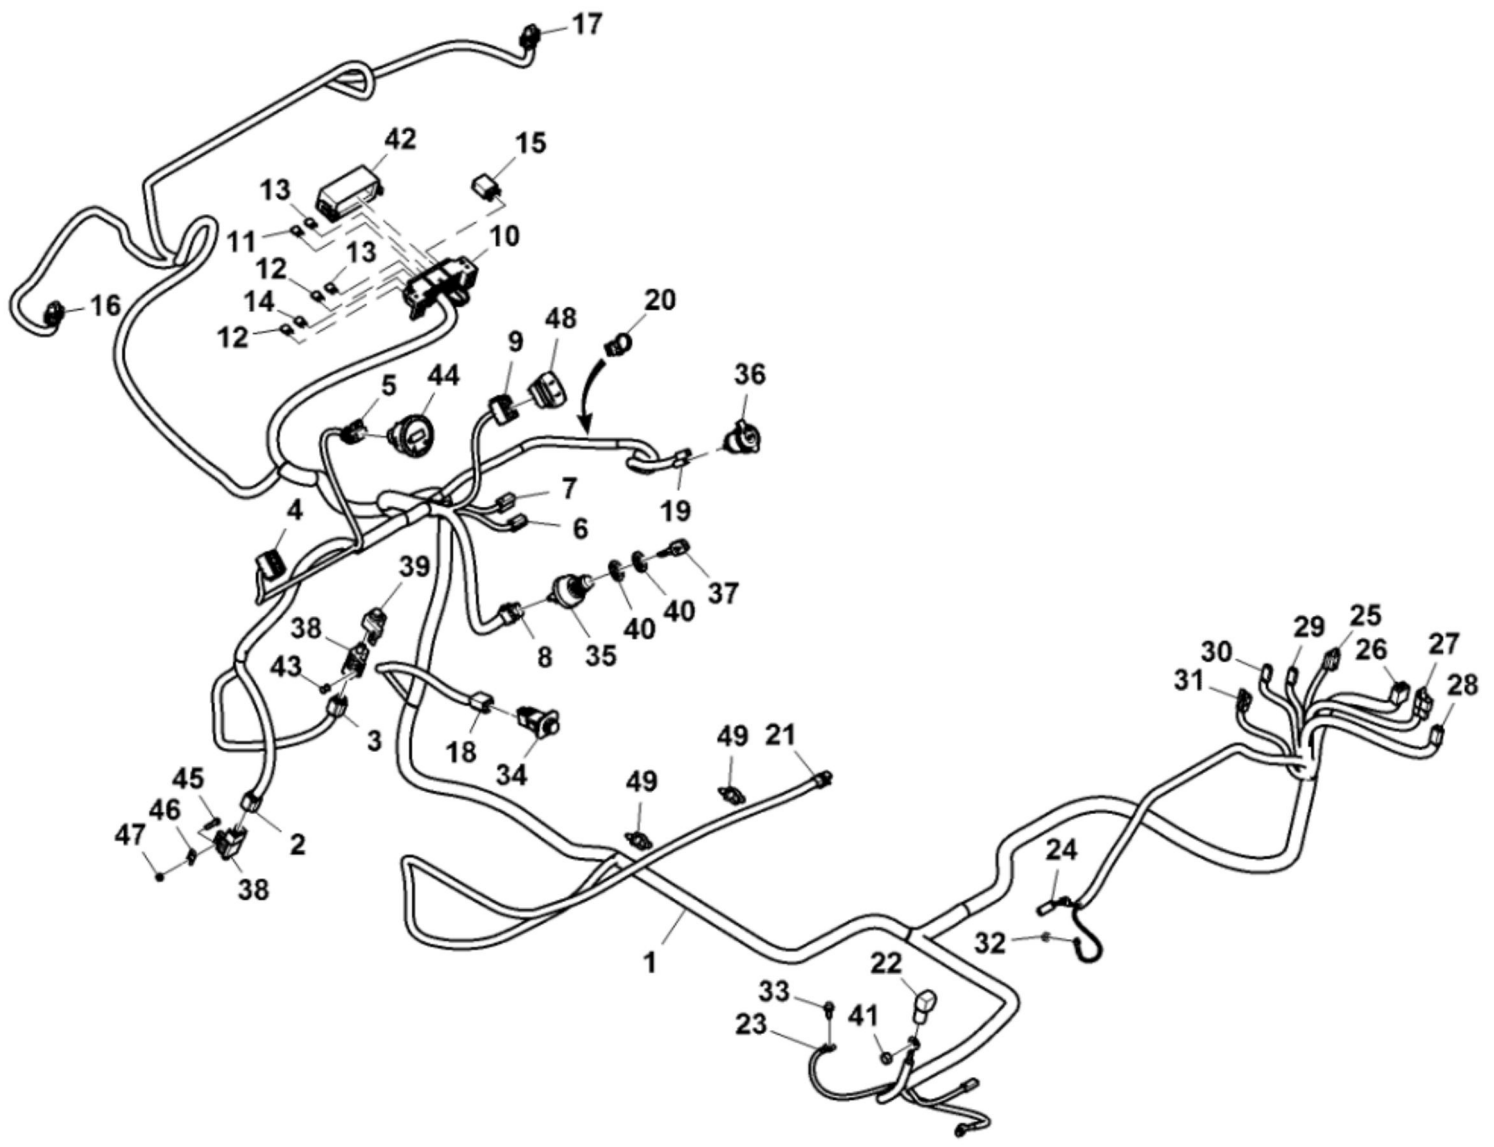

KEY	PART NO.	PART NAME	QTY	REMARKS
1	LG690754	INTAKE MANIFOLD	1	
2	LG691694	GASKET	2	
3	LG692035	GASKET	2	
4	LG690676	SCREW	4	
5	M152451	SPACER	1	Carburetor
6	MIU11528	SCREW	2	
7	LG691902	BOLT	4	
8	LG691613	GASKET	2	Muffler

MX297044