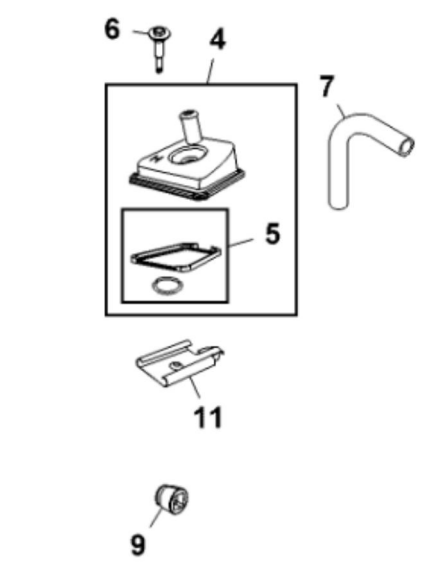

PU15898

KEY	PART NO.	PART NAME	QTY	REMARKS
1	14M7298	FLANGE NUT	4	M8
2	14M7296	FLANGE NUT	6	M10
3	19M7784	SCREW	6	M10 X 20
4	19M8318	SCREW	4	M8 X 45
5	19M8505	SCREW	4	M6 X 25
6	M160633	BRACKET	1	
7	M161070	AIR DUCT	1	
8	M161571	ADAPTER FITTING	1	
9	M163158	EXTENSION SPRING	1	
10	M173599	HOSE CLAMP	1	SUB FOR APPL AR21839 AND TY22467
11	M169526	DUST SHIELD	1	
12	GX10571	PLUG	1	
13	M1A12834	GASOLINE ENGINE	1	Gas, 16 HP
14	M162585	HOSE CLAMP	1	
15	MIU13202	GASKET	1	
16	M117459	CLIP	1	
17	M164585	HOSE CLAMP	1	

PU22002

KEY	PART NO.	PART NAME	QTY	REMARKS
1	MIA12285	CYLINDER HEAD	1	NO 1
1	MIA12286	CYLINDER HEAD	1	NO 2
2	UC10273	GASKET	1	SUB FOR LG690888
3	M147829	SCREW	2	
4	LG692059	CAP SCREW	4	
5	MIA11527	CAP	1	
6	LG807681	EXHAUST VALVE	1	
7	LG807680	INTAKE VALVE	1	
8	LG692084	SPRING	2	
9	LG692058	RETAINER	2	
10	LG807683	RETAINER	2	
11	MIU12286	VALVE	2	
12	LG807623	SCREW	2	
13	M147828	WASHER	2	
14	MIU13325	SPARK PLUG	1	
15	TY22462	CLAMP	2	SUB FOR APPL MIU11187
16	LG692076	BOOT	1	
17	AM132460	STUD	2	Rocker Arm
18	LG691963	SEAL	1	
19	MIU13326	SCREW	2	
20	TY22551	BULK HOSE	1	SUB FOR APPL MIA11526
21	LG806039S	GASKET	2	
22	MIA12111	COVER	1	NO 1
22	MIA12782	COVER	1	NO 2
23	LG691836	PUSH ROD	1	
24	LG691758	PUSH ROD	1	
25	M152423	ARM	2	Rocker
26	MIU11035	ROCKER ARM	2	