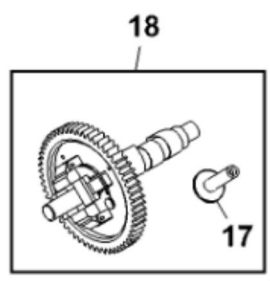

PU15898

KEY	PART NO.	PART NAME	QTY	REMARKS
1	14M7298	FLANGE NUT	4	M8
2	14M7296	FLANGE NUT	6	M10
3	19M7784	SCREW	6	M10 X 20
4	19M8318	SCREW	4	M8 X 45
5	19M8505	SCREW	4	M6 X 25
6	M160633	BRACKET	1	
7	M161070	AIR DUCT	1	
8	M161571	ADAPTER FITTING	1	
9	M163158	EXTENSION SPRING	1	
10	M173599	HOSE CLAMP	1	SUB FOR APPL AR21839 AND TY22467
11	M169526	DUST SHIELD	1	
12	GX10571	PLUG	1	
13	M1A12834	GASOLINE ENGINE	1	Gas, 16 HP
14	M162585	HOSE CLAMP	1	
15	MIU13202	GASKET	1	
16	M117459	CLIP	1	
17	M164585	HOSE CLAMP	1	

PU22002

KEY	PART NO.	PART NAME	QTY	REMARKS
1	MIA12285	CYLINDER HEAD	1	NO 1
1	MIA12286	CYLINDER HEAD	1	NO 2
2	UC10273	GASKET	1	SUB FOR LG690888
3	M147829	SCREW	2	
4	LG692059	CAP SCREW	4	
5	MIA11527	CAP	1	
6	LG807681	EXHAUST VALVE	1	
7	LG807680	INTAKE VALVE	1	
8	LG692084	SPRING	2	
9	LG692058	RETAINER	2	
10	LG807683	RETAINER	2	
11	MIU12286	VALVE	2	
12	LG807623	SCREW	2	
13	M147828	WASHER	2	
14	MIU13325	SPARK PLUG	1	
15	TY22462	CLAMP	2	SUB FOR APPL MIU11187
16	LG692076	BOOT	1	
17	AM132460	STUD	2	Rocker Arm
18	LG691963	SEAL	1	
19	MIU13326	SCREW	2	
20	TY22551	BULK HOSE	1	SUB FOR APPL MIA11526
21	LG806039S	GASKET	2	
22	MIA12111	COVER	1	NO 1
22	MIA12782	COVER	1	NO 2
23	LG691836	PUSH ROD	1	
24	LG691758	PUSH ROD	1	
25	M152423	ARM	2	Rocker
26	MIU11035	ROCKER ARM	2	