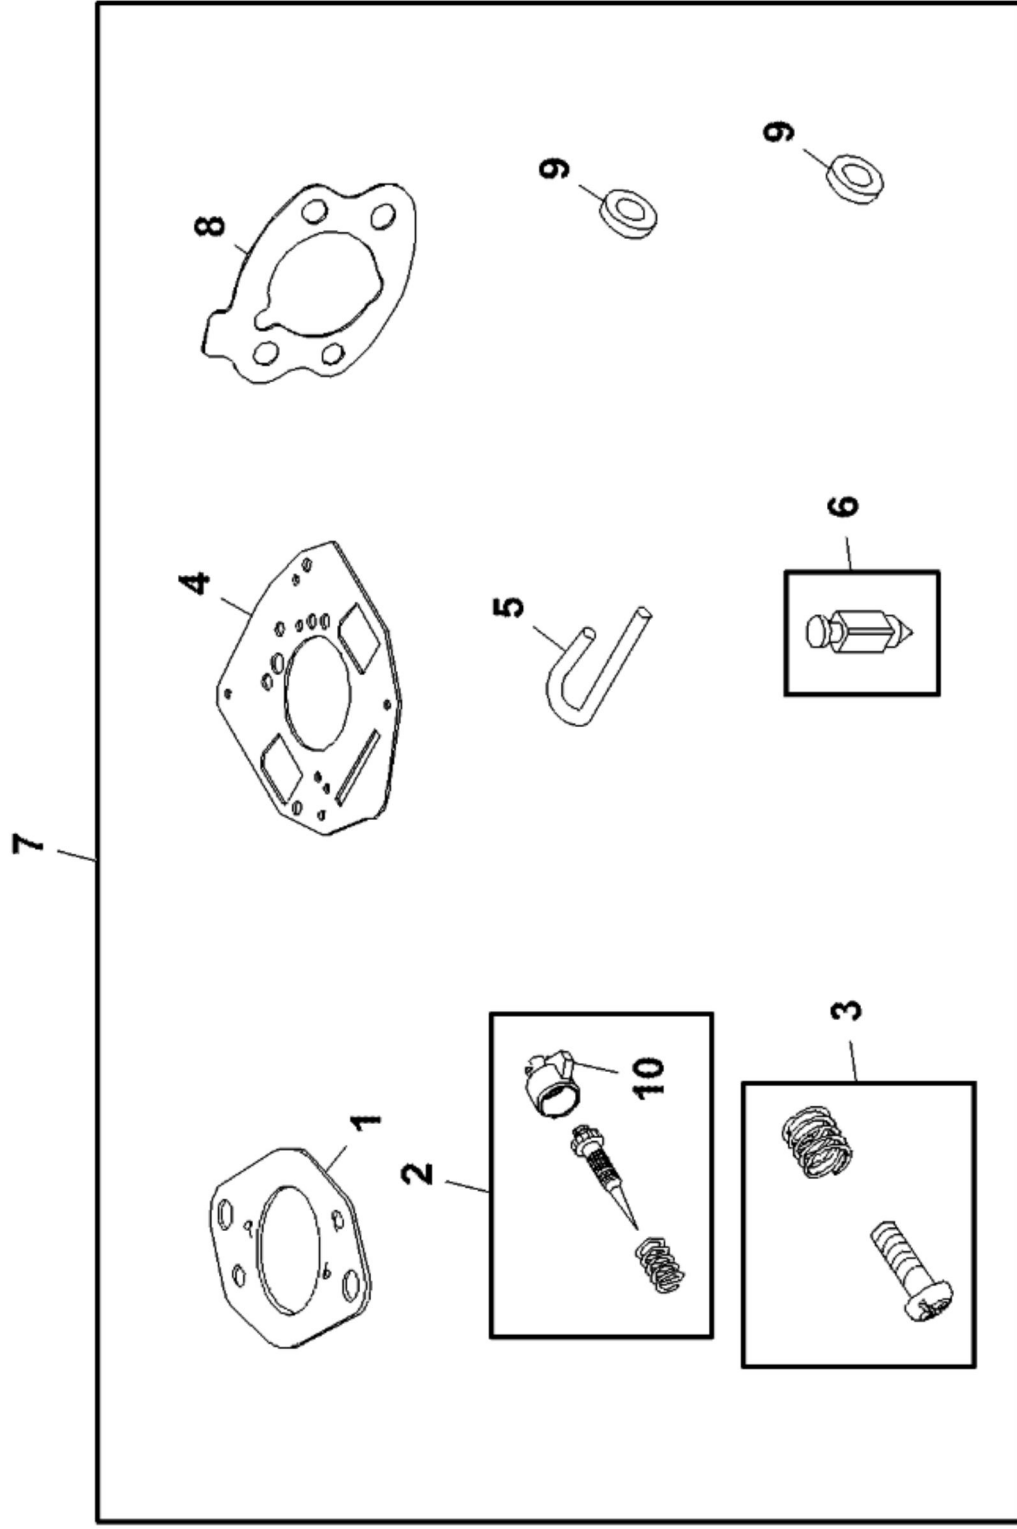

PU19303

KEY	PART NO.	PART NAME	QTY	REMARKS	
1	LG691694	GASKET	1	Intake	
2	MIA12119	KIT	1		
3	LG808177	SCREW	1		
4	MIU13346	GASKET	1	SUB FOR MIU13330	
5	M152431	HINGE	1		
6	MIU12706	VALVE	1		
7	MIA12296	CARBURETOR KIT	1		
8	MIU13172	GASKET	1	Air Cleaner	
9	LG690722	SEAL	2	Choke Shaft	
10	MIU13180	CAP	1	Limiter