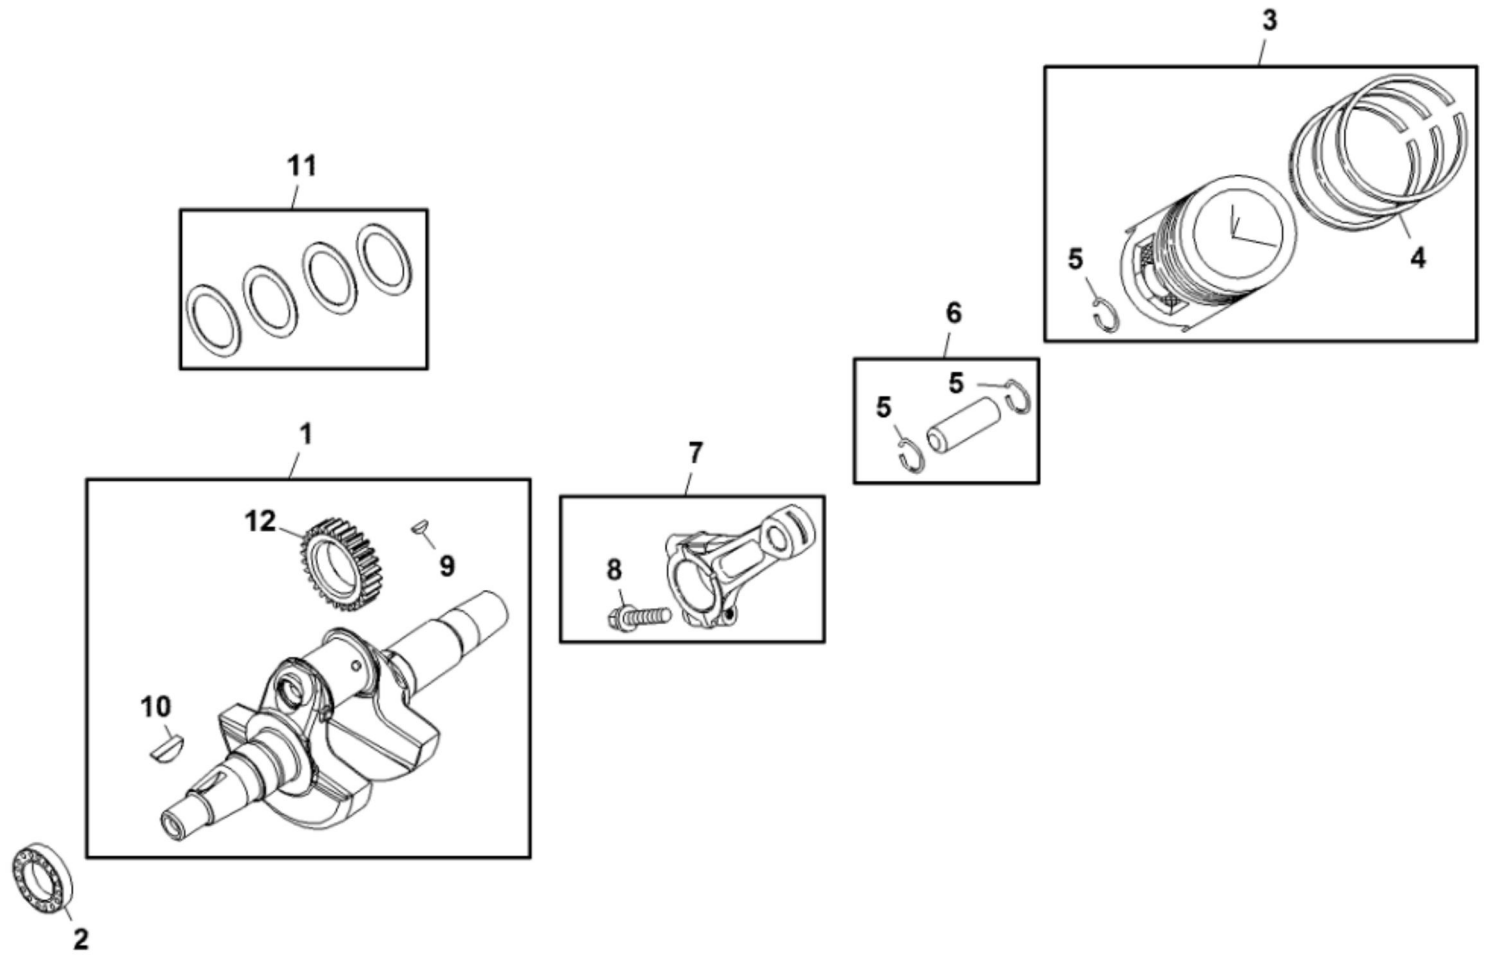

PU22002

KEY	PART NO.	PART NAME	QTY	REMARKS
1	MIA12285	CYLINDER HEAD	1	NO 1
1	MIA12286	CYLINDER HEAD	1	NO 2
2	UC10273	GASKET	1	SUB FOR LG690888
3	M147829	SCREW	2	
4	LG692059	CAP SCREW	4	
5	MIA11527	CAP	1	
6	LG807681	EXHAUST VALVE	1	
7	LG807680	INTAKE VALVE	1	
8	LG692084	SPRING	2	
9	LG692058	RETAINER	2	
10	LG807683	RETAINER	2	
11	MIU12286	VALVE	2	
12	LG807623	SCREW	2	
13	M147828	WASHER	2	
14	MIU13325	SPARK PLUG	1	
15	TY22462	CLAMP	2	SUB FOR APPL MIU11187
16	LG692076	BOOT	1	
17	AM132460	STUD	2	Rocker Arm
18	LG691963	SEAL	1	
19	MIU13326	SCREW	2	
20	TY22551	BULK HOSE	1	SUB FOR APPL MIA11526
21	LG806039S	GASKET	2	
22	MIA12111	COVER	1	NO 1
22	MIA12782	COVER	1	NO 2
23	LG691836	PUSH ROD	1	
24	LG691758	PUSH ROD	1	
25	M152423	ARM	2	Rocker
26	MIU11035	ROCKER ARM	2	

PU22925

KEY	PART NO.	PART NAME	QTY	REMARKS
1	M1A12284	CYLINDER	1	
2	LG808534	BUSHING	1	
3	LG8051015	SEAL	1	
4	AM134610	BREATHER	1	
5	M146343	GASKET	1	
6	LG690751	SCREW	1	
7	MIU13324	TUBE	1	
8	MIU14235	GASKET	2	
9	LG691680	DRAIN PLUG	2	
10	LG692154	SEAL	2	
11	LG690686	PLATE	1	
12	M145399	PIN	2	
13	MIU13166	BALL BEARING	2	
14	M1A12114	COVER	1	
15	LG8050495	SEAL	1	
16	19M7269	CAP SCREW	9	M8 X 50
17	MIU12286	VALVE	2	Tappet
18	MIU13896	GEAR	1	Cam
19	M152455	SCREW	2	
20	M152418	COVER	1	
21	LG690681	SEAL	1	
22	M144918	SCREW	1	
23	LG690704	WASHER	2	
24	15H638	PIPE PLUG	1	1/8"
25	M152419	SEAL	1	
26	M147829	SCREW	1	
27	M152453	DIPSTICK	1	
28	M152424	SEAL	1	
29	MIU13327	DIPSTICK TUBE	1	
30	LG690701	BUSHING	1	
31	M144914	BUSHING	1	
32	LG691492	CAP SCREW	2	
33	LG691550	PIN	1	
34	AM131177	CRANK	1	Governor
35	MIU13164	SEAL	1	

KEY	PART NO.	PART NAME	QTY	REMARKS
36	LG690679	CAP SCREW	2	
37	LG692063	GASKET	1	
38	M152415	SCREEN	1	Oil Pump
39	MIA12115	OIL PUMP	1	
40	LG690689	SPOOL	1	Governor
41	AM125424	OIL FILTER	1	
42	LG808235	ADAPTER FITTING	1	
43	AM131611	DRAIN PLUG	1	
44	M144897	CAP	1	
45	T77932	O-RING	1	
46	GX24210	SCREW	2	Not Illustrated
47	15H623	PIPE PLUG	1	3/8" , Not Illustrated
48	LG692125	CAP SCREW	2	Not Illustrated