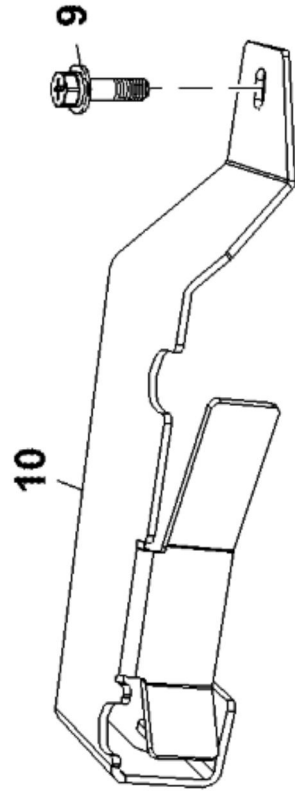

KEY	PART NO.	PART NAME	QTY	REMARKS
1	LG692056	CAP SCREW	4	
2	MIU13334	SPRING	1	
3	LG692069	SPRING	1	
4	LG690712	LINK	1	Throttle
5	MIU13911	BRACKET	1	Control
6	MIA12294	LEVER	1	
7	LG692073	SPRING	1	
8	MIU11529	WASHER	1	
9	MIU12291	SCREW	2	
10	MIU13337	BRACKET	1	
11	MIU13333	NIUT	1	
12	LG690239	BOLT	1