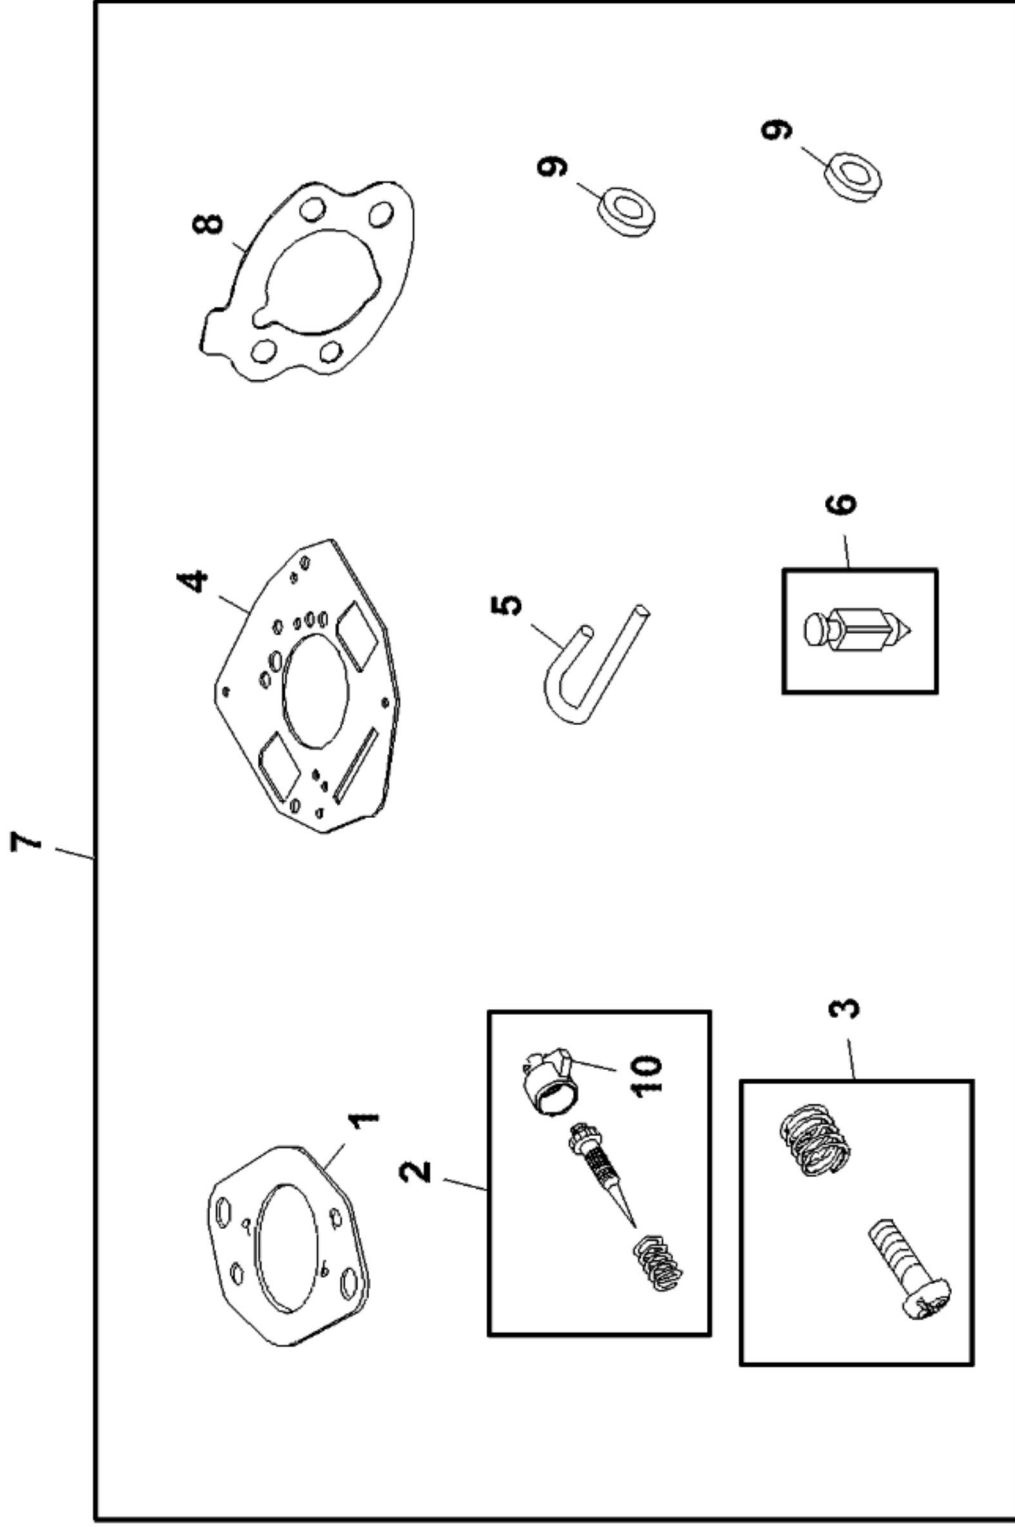

PU19303

KEY	PART NO.	PART NAME	QTY	REMARKS
1	LG691694	GASKET	1	Intake
2	MIA12119	KIT	1	
3	LG808177	SCREW	1	
4	MIU13346	GASKET	1	SUB FOR MIU13330
5	M152431	HINGE	1	
6	MIU12706	VALVE	1	
7	MIA12296	CARBURETOR KIT	1	
8	MIU13172	GASKET	1	Air Cleaner
9	LG690722	SEAL	2	Choke Shaft
10	MIU13180	CAP	1	Limiter