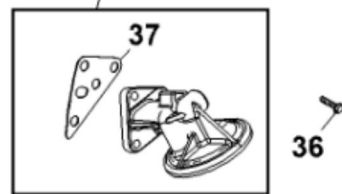

PU15898

KEY	PART NO.	PART NAME	QTY	REMARKS
1	14M7298	FLANGE NUT	4	M8
2	14M7296	FLANGE NUT	6	M10
3	19M7784	SCREW	6	M10 X 20
4	19M8318	SCREW	4	M8 X 45
5	19M8505	SCREW	4	M6 X 25
6	M160633	BRACKET	1	
7	M161070	AIR DUCT	1	
8	M161571	ADAPTER FITTING	1	
9	M163158	EXTENSION SPRING	1	
10	M173599	HOSE CLAMP	1	SUB FOR APPL AR21839 AND TY22467
11	M169526	DUST SHIELD	1	
12	GX10571	PLUG	1	
13	M1A12834	GASOLINE ENGINE	1	Gas, 16 HP
14	M162585	HOSE CLAMP	1	
15	MIU13202	GASKET	1	
16	M117459	CLIP	1	
17	M164585	HOSE CLAMP	1	

PU22002

KEY	PART NO.	PART NAME	QTY	REMARKS
1	MIA12285	CYLINDER HEAD	1	NO 1
1	MIA12286	CYLINDER HEAD	1	NO 2
2	UC10273	GASKET	1	SUB FOR LG690888
3	M147829	SCREW	2	
4	LG692059	CAP SCREW	4	
5	MIA11527	CAP	1	
6	LG807681	EXHAUST VALVE	1	
7	LG807680	INTAKE VALVE	1	
8	LG692084	SPRING	2	
9	LG692058	RETAINER	2	
10	LG807683	RETAINER	2	
11	MIU12286	VALVE	2	
12	LG807623	SCREW	2	
13	M147828	WASHER	2	
14	MIU13325	SPARK PLUG	1	
15	TY22462	CLAMP	2	SUB FOR APPL MIU11187
16	LG692076	BOOT	1	
17	AM132460	STUD	2	Rocker Arm
18	LG691963	SEAL	1	
19	MIU13326	SCREW	2	
20	TY22551	BULK HOSE	1	SUB FOR APPL MIA11526
21	LG806039S	GASKET	2	
22	MIA12111	COVER	1	NO 1
22	MIA12782	COVER	1	NO 2
23	LG691836	PUSH ROD	1	
24	LG691758	PUSH ROD	1	
25	M152423	ARM	2	Rocker
26	MIU11035	ROCKER ARM	2	