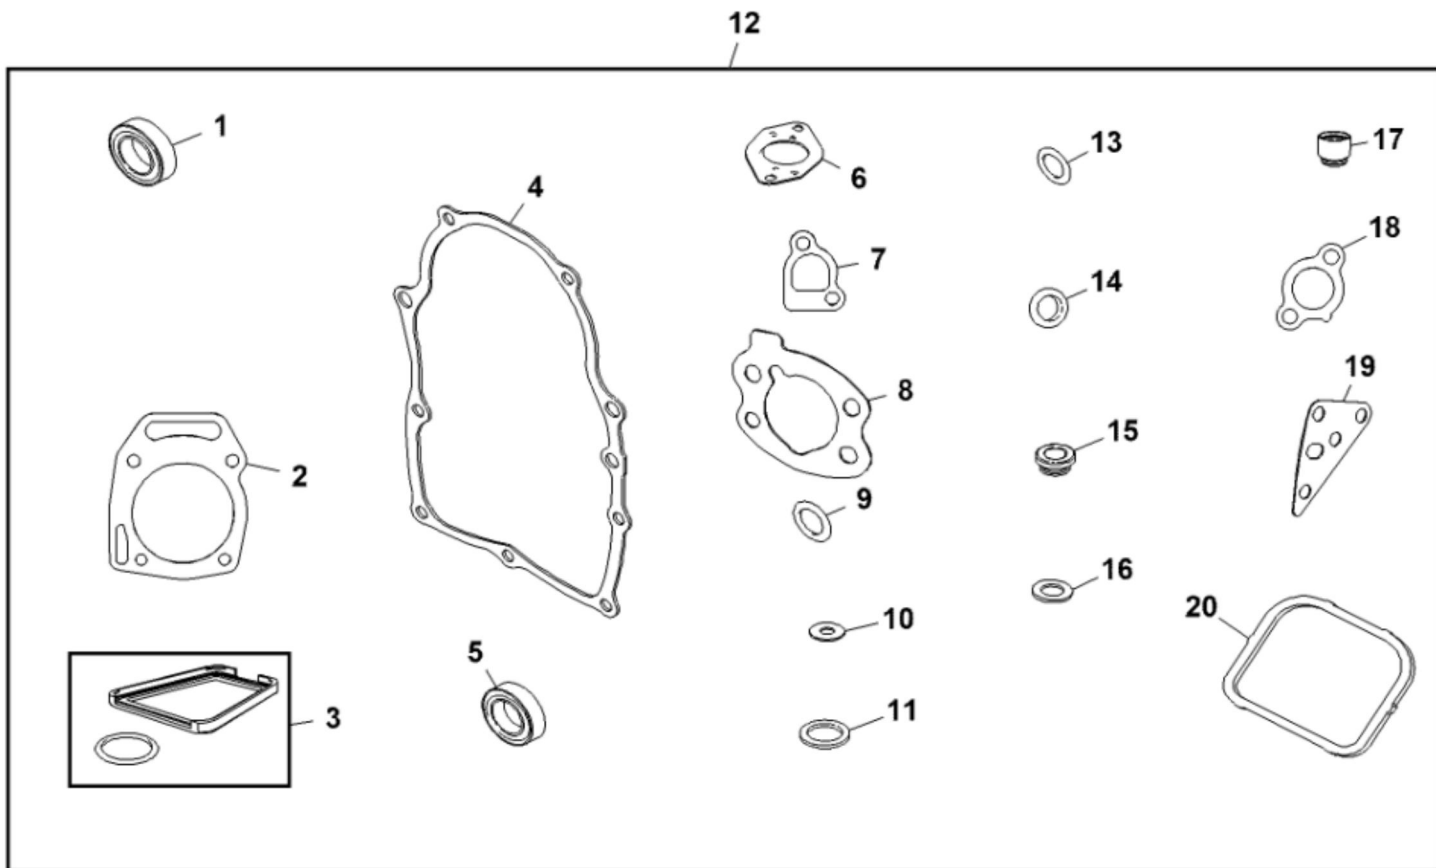

MX293188

KEY	PART NO.	PART NAME	QTY	REMARKS
1	LG8051015	SEAL	1	
2	UC10273	GASKET	1	SUB FOR LG690888
3	M146343	GASKET	1	
4	MIU14235	GASKET	1	
5	LG8050495	SEAL	1	
6	LG691694	GASKET	2	
7	LG692035	GASKET	4	
8	MIU13172	GASKET	1	
9	LG690681	SEAL	1	
10	M147828	WASHER	6	
11	M152447	WASHER	1	
12	MIA12295	GASKET KIT	1	
13	LG692154	SEAL	1	
14	M152419	SEAL	1	
15	M152424	SEAL	1	
16	MIU13164	SEAL	1	
17	LG691963	SEAL	2	
18	LG691613	GASKET	4	
19	LG692063	GASKET	1	
20	LG8060395	GASKET	2	
21	LG691766	WASHER	1	
22	AM132460	STUD	2	Rocker Arm
23	MIA12109	VALVE KIT	1	
24	M147829	SCREW	4