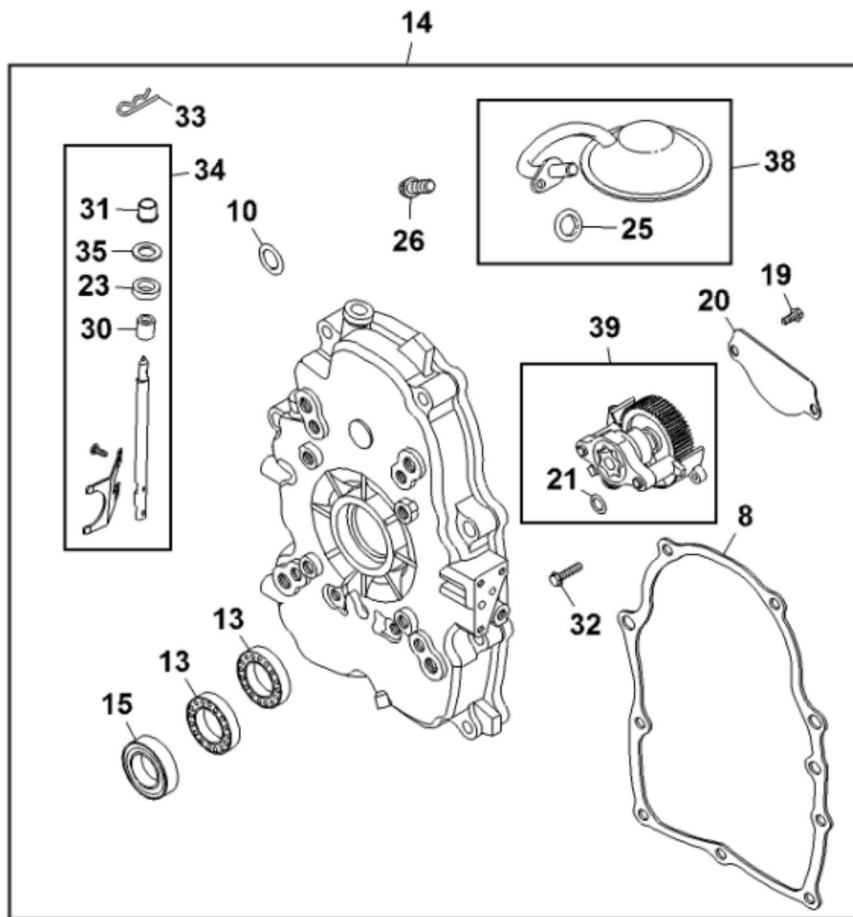

PU15898

KEY	PART NO.	PART NAME	QTY	REMARKS
1	14M7298	FLANGE NUT	4	M8
2	14M7296	FLANGE NUT	6	M10
3	19M7784	SCREW	6	M10 X 20
4	19M8318	SCREW	4	M8 X 45
5	19M8505	SCREW	4	M6 X 25
6	M160633	BRACKET	1	
7	M161070	AIR DUCT	1	
8	M161571	ADAPTER FITTING	1	
9	M163158	EXTENSION SPRING	1	
10	M173599	HOSE CLAMP	1	SUB FOR APPL AR21839 AND TY22467
11	M169526	DUST SHIELD	1	
12	GX10571	PLUG	1	
13	M1A12834	GASOLINE ENGINE	1	Gas, 16 HP
14	M162585	HOSE CLAMP	1	
15	MIU13202	GASKET	1	
16	M117459	CLIP	1	
17	M164585	HOSE CLAMP	1	

PU22925

KEY	PART NO.	PART NAME	QTY	REMARKS
1	M1A12284	CYLINDER	1	
2	LG808534	BUSHING	1	
3	LG8051015	SEAL	1	
4	AM134610	BREATHER	1	
5	M146343	GASKET	1	
6	LG690751	SCREW	1	
7	MIU13324	TUBE	1	
8	MIU14235	GASKET	2	
9	LG691680	DRAIN PLUG	2	
10	LG692154	SEAL	2	
11	LG690686	PLATE	1	
12	M145399	PIN	2	
13	MIU13166	BALL BEARING	2	
14	M1A12114	COVER	1	
15	LG8050495	SEAL	1	
16	19M7269	CAP SCREW	9	M8 X 50
17	MIU12286	VALVE	2	Tappet
18	MIU13896	GEAR	1	Cam
19	M152455	SCREW	2	
20	M152418	COVER	1	
21	LG690681	SEAL	1	
22	M144918	SCREW	1	
23	LG690704	WASHER	2	
24	15H638	PIPE PLUG	1	1/8"
25	M152419	SEAL	1	
26	M147829	SCREW	1	
27	M152453	DIPSTICK	1	
28	M152424	SEAL	1	
29	MIU13327	DIPSTICK TUBE	1	
30	LG690701	BUSHING	1	
31	M144914	BUSHING	1	
32	LG691492	CAP SCREW	2	
33	LG691550	PIN	1	
34	AM131177	CRANK	1	Governor
35	MIU13164	SEAL	1	

KEY	PART NO.	PART NAME	QTY	REMARKS
36	LG690679	CAP SCREW	2	
37	LG692063	GASKET	1	
38	M152415	SCREEN	1	Oil Pump
39	MIA12115	OIL PUMP	1	
40	LG690689	SPOOL	1	Governor
41	AM125424	OIL FILTER	1	
42	LG808235	ADAPTER FITTING	1	
43	AM131611	DRAIN PLUG	1	
44	M144897	CAP	1	
45	T77932	O-RING	1	
46	GX24210	SCREW	2	Not Illustrated
47	15H623	PIPE PLUG	1	3/8" , Not Illustrated
48	LG692125	CAP SCREW	2	Not Illustrated