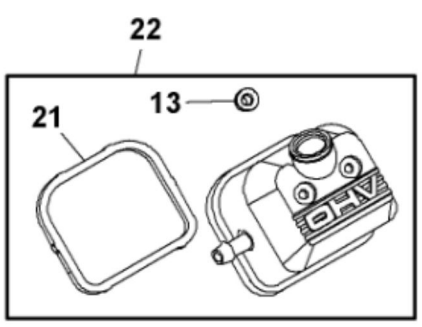

PU15898

KEY	PART NO.	PART NAME	QTY	REMARKS
1	14M7298	FLANGE NUT	4	M8
2	14M7296	FLANGE NUT	6	M10
3	19M7784	SCREW	6	M10 X 20
4	19M8318	SCREW	4	M8 X 45
5	19M8505	SCREW	4	M6 X 25
6	M160633	BRACKET	1	
7	M161070	AIR DUCT	1	
8	M161571	ADAPTER FITTING	1	
9	M163158	EXTENSION SPRING	1	
10	M173599	HOSE CLAMP	1	SUB FOR APPL AR21839 AND TY22467
11	M169526	DUST SHIELD	1	
12	GX10571	PLUG	1	
13	M1A12834	GASOLINE ENGINE	1	Gas, 16 HP
14	M162585	HOSE CLAMP	1	
15	MIU13202	GASKET	1	
16	M117459	CLIP	1	
17	M164585	HOSE CLAMP	1	

PU22002

KEY	PART NO.	PART NAME	QTY	REMARKS
1	MIA12285	CYLINDER HEAD	1	NO 1
1	MIA12286	CYLINDER HEAD	1	NO 2
2	UC10273	GASKET	1	SUB FOR LG690888
3	M147829	SCREW	2	
4	LG692059	CAP SCREW	4	
5	MIA11527	CAP	1	
6	LG807681	EXHAUST VALVE	1	
7	LG807680	INTAKE VALVE	1	
8	LG692084	SPRING	2	
9	LG692058	RETAINER	2	
10	LG807683	RETAINER	2	
11	MIU12286	VALVE	2	
12	LG807623	SCREW	2	
13	M147828	WASHER	2	
14	MIU13325	SPARK PLUG	1	
15	TY22462	CLAMP	2	SUB FOR APPL MIU11187
16	LG692076	BOOT	1	
17	AM132460	STUD	2	Rocker Arm
18	LG691963	SEAL	1	
19	MIU13326	SCREW	2	
20	TY22551	BULK HOSE	1	SUB FOR APPL MIA11526
21	LG806039S	GASKET	2	
22	MIA12111	COVER	1	NO 1
22	MIA12782	COVER	1	NO 2
23	LG691836	PUSH ROD	1	
24	LG691758	PUSH ROD	1	
25	M152423	ARM	2	Rocker
26	MIU11035	ROCKER ARM	2	