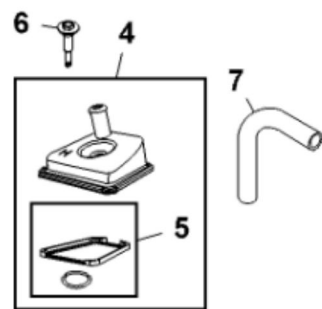

PU15898

KEY	PART NO.	PART NAME	QTY	REMARKS
1	14M7298	FLANGE NUT	4	M8
2	14M7296	FLANGE NUT	6	M10
3	19M7784	SCREW	6	M10 X 20
4	19M8318	SCREW	4	M8 X 45
5	19M8505	SCREW	4	M6 X 25
6	M160633	BRACKET	1	
7	M161070	AIR DUCT	1	
8	M161571	ADAPTER FITTING	1	
9	M163158	EXTENSION SPRING	1	
10	M173599	HOSE CLAMP	1	SUB FOR APPL AR21839 AND TY22467
11	M169526	DUST SHIELD	1	
12	GX10571	PLUG	1	
13	M1A12834	GASOLINE ENGINE	1	Gas, 16 HP
14	M162585	HOSE CLAMP	1	
15	MIU13202	GASKET	1	
16	M117459	CLIP	1	
17	M164585	HOSE CLAMP	1	

PU22002

KEY	PART NO.	PART NAME	QTY	REMARKS
1	MIA12285	CYLINDER HEAD	1	NO 1
1	MIA12286	CYLINDER HEAD	1	NO 2
2	UC10273	GASKET	1	SUB FOR LG690888
3	M147829	SCREW	2	
4	LG692059	CAP SCREW	4	
5	MIA11527	CAP	1	
6	LG807681	EXHAUST VALVE	1	
7	LG807680	INTAKE VALVE	1	
8	LG692084	SPRING	2	
9	LG692058	RETAINER	2	
10	LG807683	RETAINER	2	
11	MIU12286	VALVE	2	
12	LG807623	SCREW	2	
13	M147828	WASHER	2	
14	MIU13325	SPARK PLUG	1	
15	TY22462	CLAMP	2	SUB FOR APPL MIU11187
16	LG692076	BOOT	1	
17	AM132460	STUD	2	Rocker Arm
18	LG691963	SEAL	1	
19	MIU13326	SCREW	2	
20	TY22551	BULK HOSE	1	SUB FOR APPL MIA11526
21	LG806039S	GASKET	2	
22	MIA12111	COVER	1	NO 1
22	MIA12782	COVER	1	NO 2
23	LG691836	PUSH ROD	1	
24	LG691758	PUSH ROD	1	
25	M152423	ARM	2	Rocker
26	MIU11035	ROCKER ARM	2	