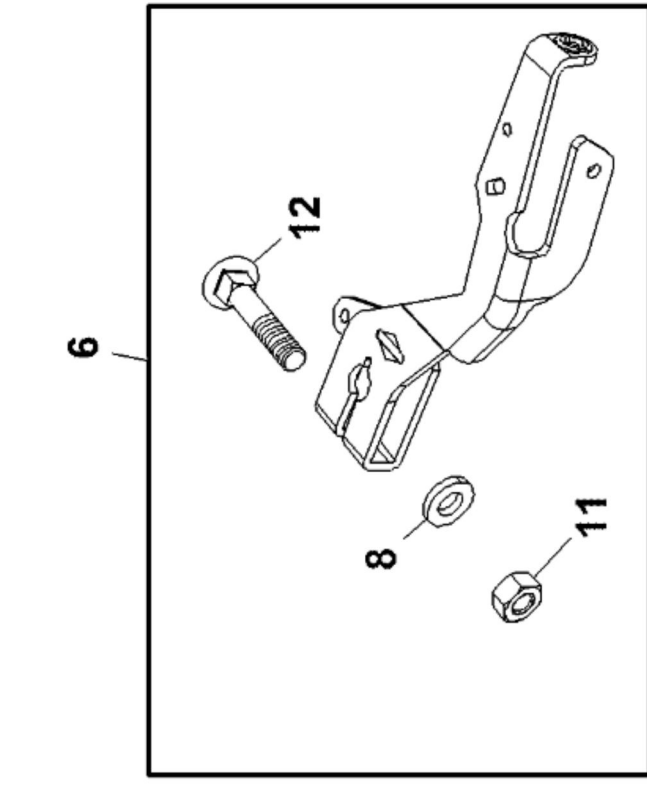

KEY	PART NO.	PART NAME	QTY	REMARKS
1	LG692056	CAP SCREW	4	
2	MIU13334	SPRING	1	
3	LG692069	SPRING	1	
4	LG690712	LINK	1	Throttle
5	MIU13911	BRACKET	1	Control
6	MIA12294	LEVER	1	
7	LG692073	SPRING	1	
8	MIU11529	WASHER	1	
9	MIU12291	SCREW	2	
10	MIU13337	BRACKET	1	
11	MIU13333	NIUT	1	
12	LG690239	BOLT	1