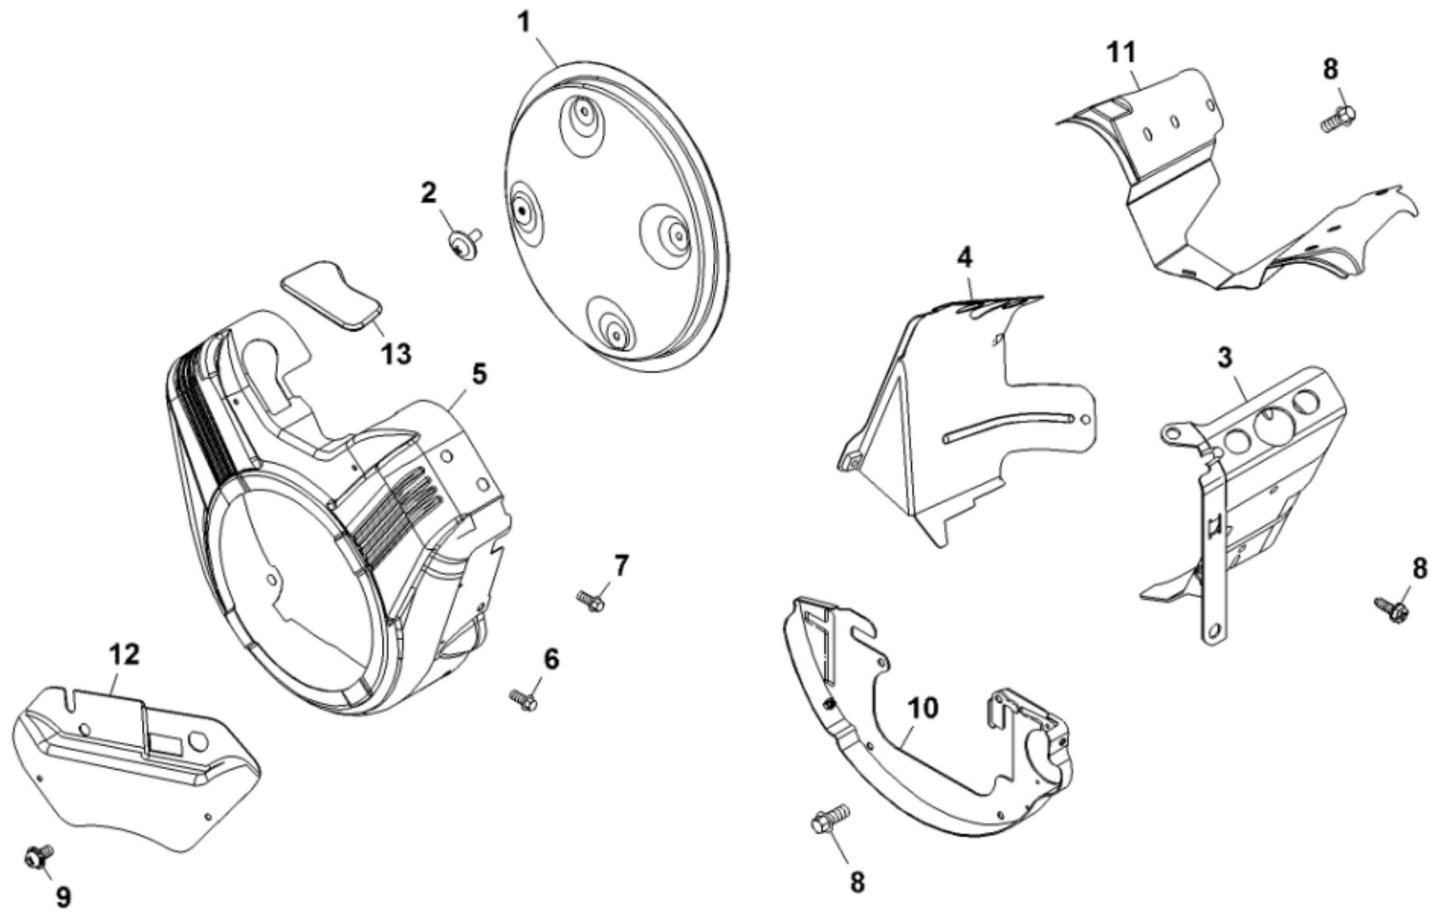

PU19300

KEY	PART NO.	PART NAME	QTY	REMARKS
1	MIU12295	SCREEN	1	
2	MIU12296	SCREW	4	
3	MIU11532	COVER	1	
4	M152464	COVER	1	
5	MIU13338	HOUSING	1	
6	LG692056	CAP SCREW	2	
7	M152455	SCREW	8	
8	MIU11531	SCREW	4	
9	M147838	SCREW	2	
10	MIU13339	PLATE	1	
11	MIU12293	COVER	1	
12	MIU13340	COVER	1	
13	M152458	PLUG	1