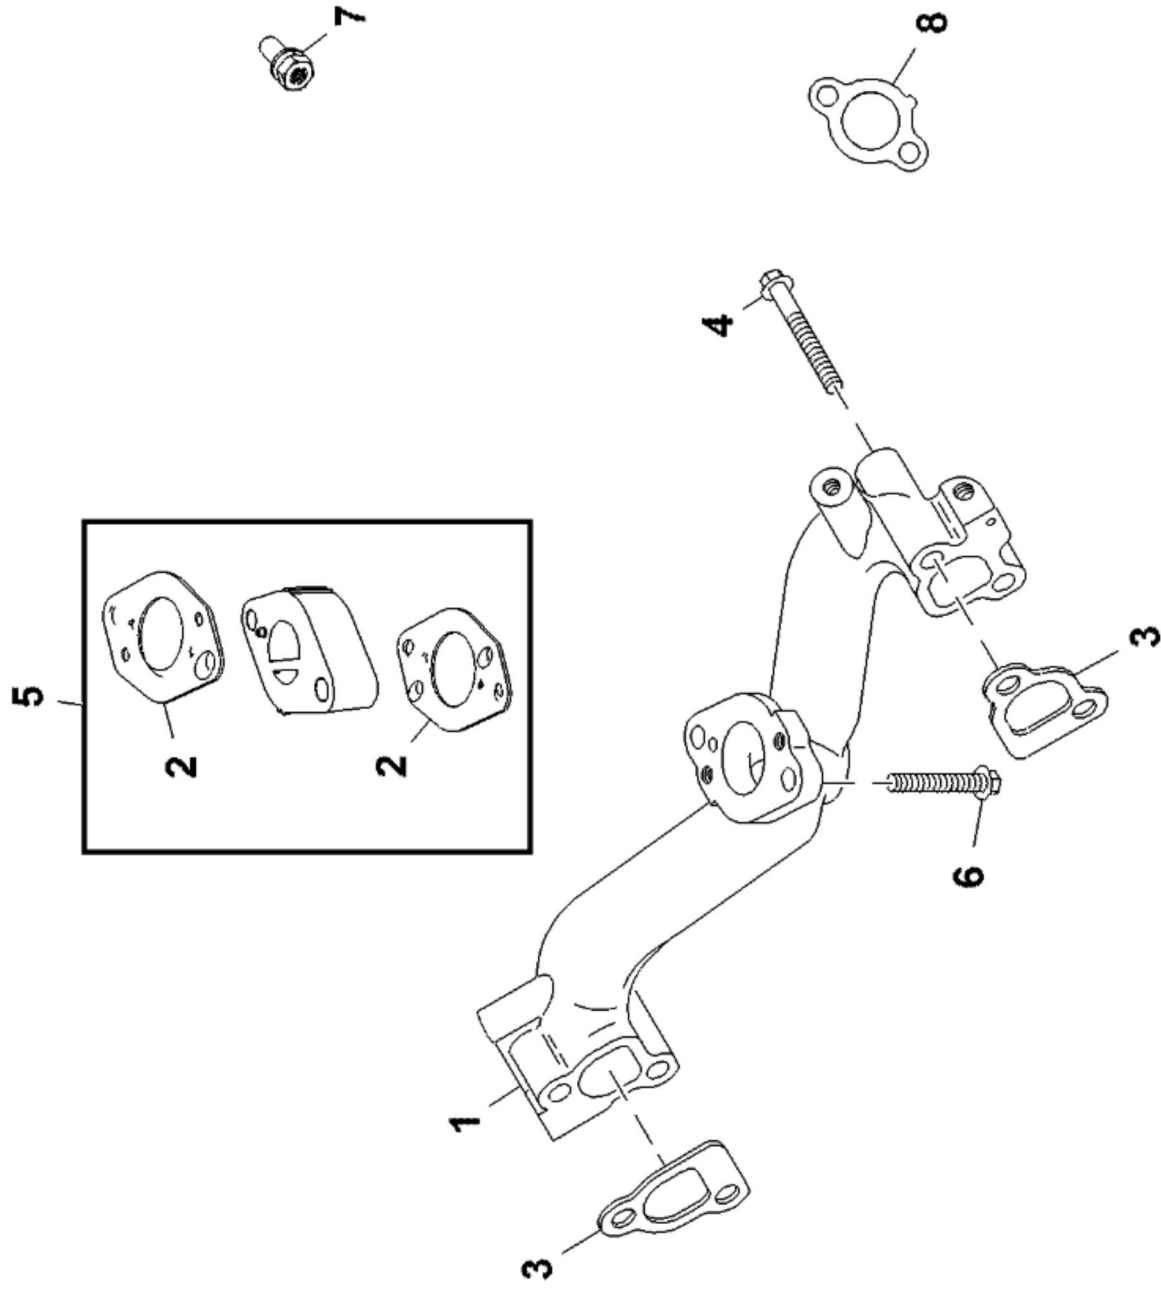

KEY	PART NO.	PART NAME	QTY	REMARKS
36	LG690679	CAP SCREW	2	
37	LG692063	GASKET	1	
38	M152415	SCREEN	1	Oil Pump
39	MIA12115	OIL PUMP	1	
40	LG690689	SPOOL	1	Governor
41	AM125424	OIL FILTER	1	
42	LG808235	ADAPTER FITTING	1	
43	AM131611	DRAIN PLUG	1	
44	M144897	CAP	1	
45	T77932	O-RING	1	
46	GX24210	SCREW	2	Not Illustrated
47	15H623	PIPE PLUG	1	3/8" , Not Illustrated
48	LG692125	CAP SCREW	2	Not Illustrated

PU19372

KEY	PART NO.	PART NAME	QTY	REMARKS
1	03M7216	BOLT	1	M8 X 50
2	14M7298	FLANGE NUT	1	M8
3	37M7463	SCREW	10	M8 X 16
4	M173591	HOSE	1	
5	M117459	CLIP	5	
6	M156207	HOSE CLAMP	2	
7	M160613	BRACKET	1	Skid Plate
8	M160703	FUEL TANK	1	5 Gallons
9	M176874	HOSE	1	
10	M161964	BRACKET	1	
11	R56101	CLIP	1	
12	AM142833	CAP	1	
13	M167529	PAD	1	
14	M177336	CONDUIT	1	
15	M1A10629	FUEL LINE	1	
16	AM116304	FUEL FILTER	1	
17	M147829	SCREW	1	
18	LG808656	FUEL PUMP	1	
19	T13254	CLAMP	4	
20	M144918	SCREW	1	

KEY	PART NO.	PART NAME	QTY	REMARKS
1	LG692056	CAP SCREW	4	
2	MIU13334	SPRING	1	
3	LG692069	SPRING	1	
4	LG690712	LINK	1	Throttle
5	MIU13911	BRACKET	1	Control
6	MIA12294	LEVER	1	
7	LG692073	SPRING	1	
8	MIU11529	WASHER	1	
9	MIU12291	SCREW	2	
10	MIU13337	BRACKET	1	
11	MIU13333	NIUT	1	
12	LG690239	BOLT	1	

NOTE:

If there is no response to click on the link above, please download the PDF document first and then click on it.

PU19305

KEY	PART NO.	PART NAME	QTY	REMARKS
1	LG690754	INTAKE MANIFOLD	1	
2	LG691694	GASKET	2	
3	LG692035	GASKET	2	
4	LG690676	SCREW	4	
5	M152451	SPACER	1	Carburetor
6	MIU11528	SCREW	2	
7	LG691902	BOLT	4	
8	LG691613	GASKET	2	Muffler