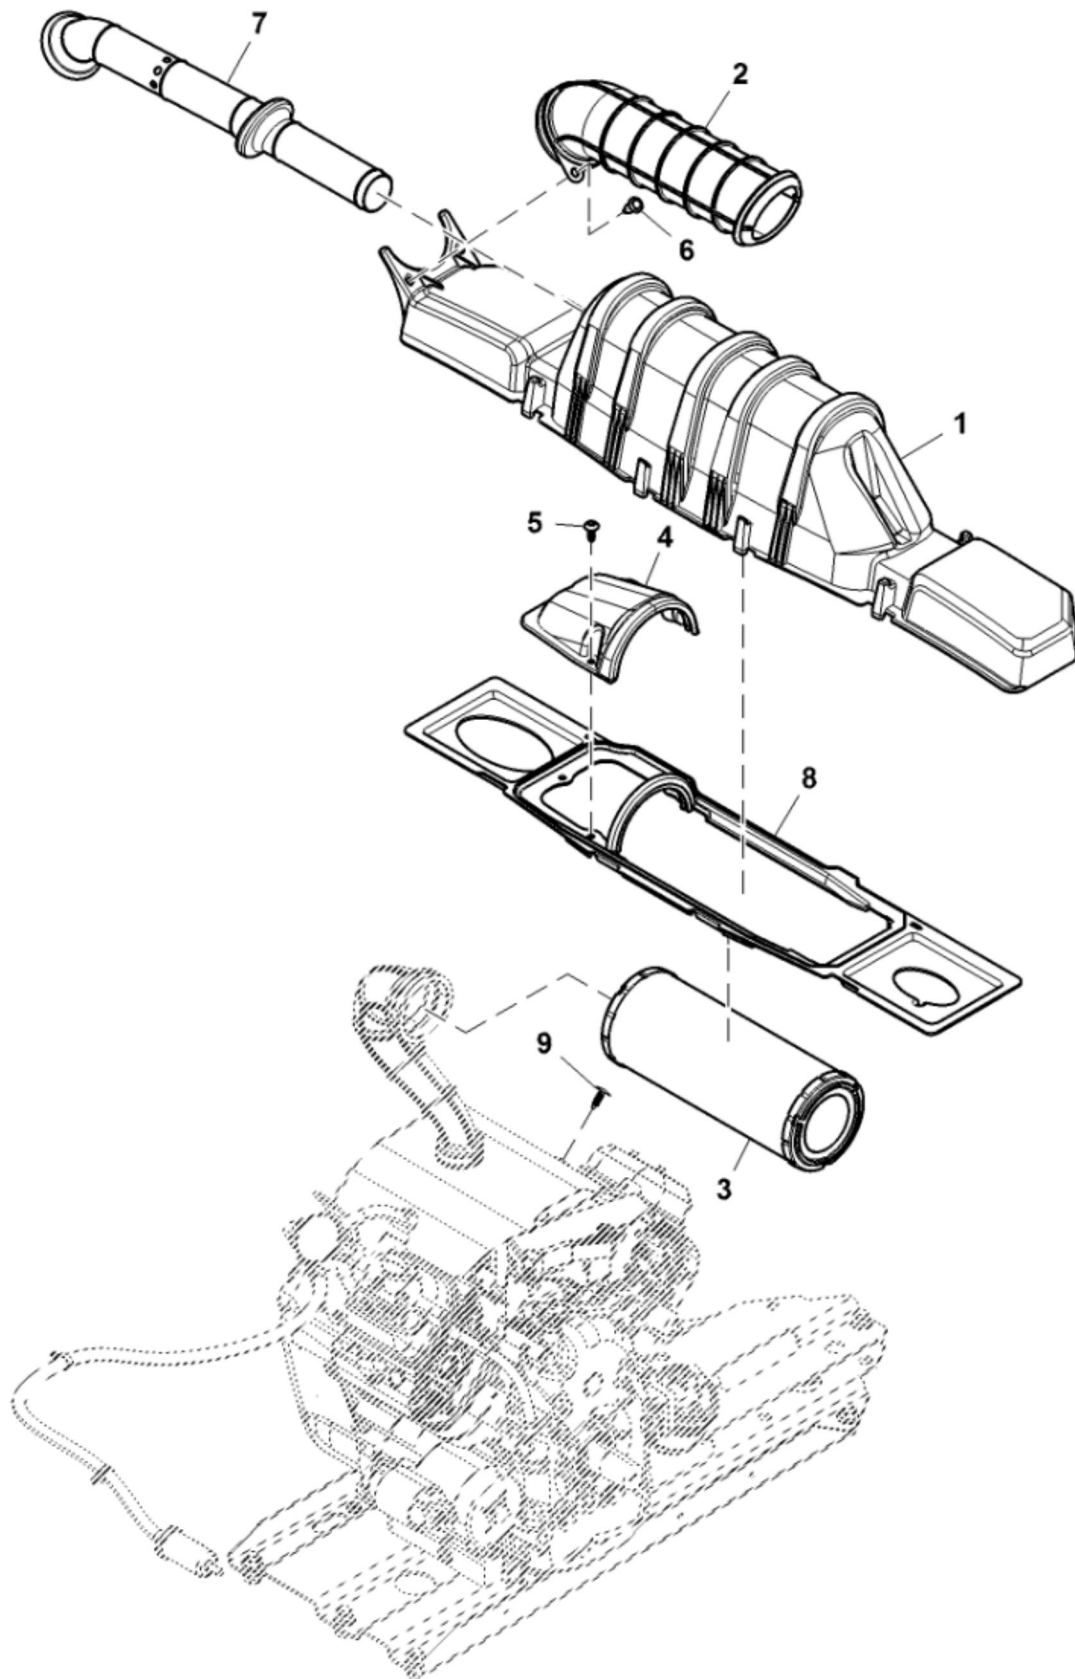

KEY	PART NO.	PART NAME	QTY	REMARKS
36	LG690679	CAP SCREW	2	
37	LG692063	GASKET	1	
38	M152415	SCREEN	1	Oil Pump
39	MIA12115	OIL PUMP	1	
40	LG690689	SPOOL	1	Governor
41	AM125424	OIL FILTER	1	
42	LG808235	ADAPTER FITTING	1	
43	AM131611	DRAIN PLUG	1	
44	M144897	CAP	1	
45	T77932	O-RING	1	
46	GX24210	SCREW	2	Not Illustrated
47	15H623	PIPE PLUG	1	3/8" , Not Illustrated
48	LG692125	CAP SCREW	2	Not Illustrated

PU19300

KEY	PART NO.	PART NAME	QTY	REMARKS
1	MIU12295	SCREEN	1	
2	MIU12296	SCREW	4	
3	MIU11532	COVER	1	
4	M152464	COVER	1	
5	MIU13338	HOUSING	1	
6	LG692056	CAP SCREW	2	
7	M152455	SCREW	8	
8	MIU11531	SCREW	4	
9	M147838	SCREW	2	
10	MIU13339	PLATE	1	
11	MIU12293	COVER	1	
12	MIU13340	COVER	1	
13	M152458	PLUG	1	

MX293188

KEY	PART NO.	PART NAME	QTY	REMARKS
1	LG8051015	SEAL	1	
2	UC10273	GASKET	1	SUB FOR LG690888
3	M146343	GASKET	1	
4	MIU14235	GASKET	1	
5	LG8050495	SEAL	1	
6	LG691694	GASKET	2	
7	LG692035	GASKET	4	
8	MIU13172	GASKET	1	
9	LG690681	SEAL	1	
10	M147828	WASHER	6	
11	M152447	WASHER	1	
12	MIA12295	GASKET KIT	1	
13	LG692154	SEAL	1	
14	M152419	SEAL	1	
15	M152424	SEAL	1	
16	MIU13164	SEAL	1	
17	LG691963	SEAL	2	
18	LG691613	GASKET	4	
19	LG692063	GASKET	1	
20	LG8060395	GASKET	2	
21	LG691766	WASHER	1	
22	AM132460	STUD	2	Rocker Arm
23	MIA12109	VALVE KIT	1	
24	M147829	SCREW	4	

PU19372

KEY	PART NO.	PART NAME	QTY	REMARKS
1	03M7216	BOLT	1	M8 X 50
2	14M7298	FLANGE NUT	1	M8
3	37M7463	SCREW	10	M8 X 16
4	M173591	HOSE	1	
5	M117459	CLIP	5	
6	M156207	HOSE CLAMP	2	
7	M160613	BRACKET	1	Skid Plate
8	M160703	FUEL TANK	1	5 Gallons
9	M176874	HOSE	1	
10	M161964	BRACKET	1	
11	R56101	CLIP	1	
12	AM142833	CAP	1	
13	M167529	PAD	1	
14	M177336	CONDUIT	1	
15	M1A10629	FUEL LINE	1	
16	AM116304	FUEL FILTER	1	
17	M147829	SCREW	1	
18	LG808656	FUEL PUMP	1	
19	T13254	CLAMP	4	
20	M144918	SCREW	1	