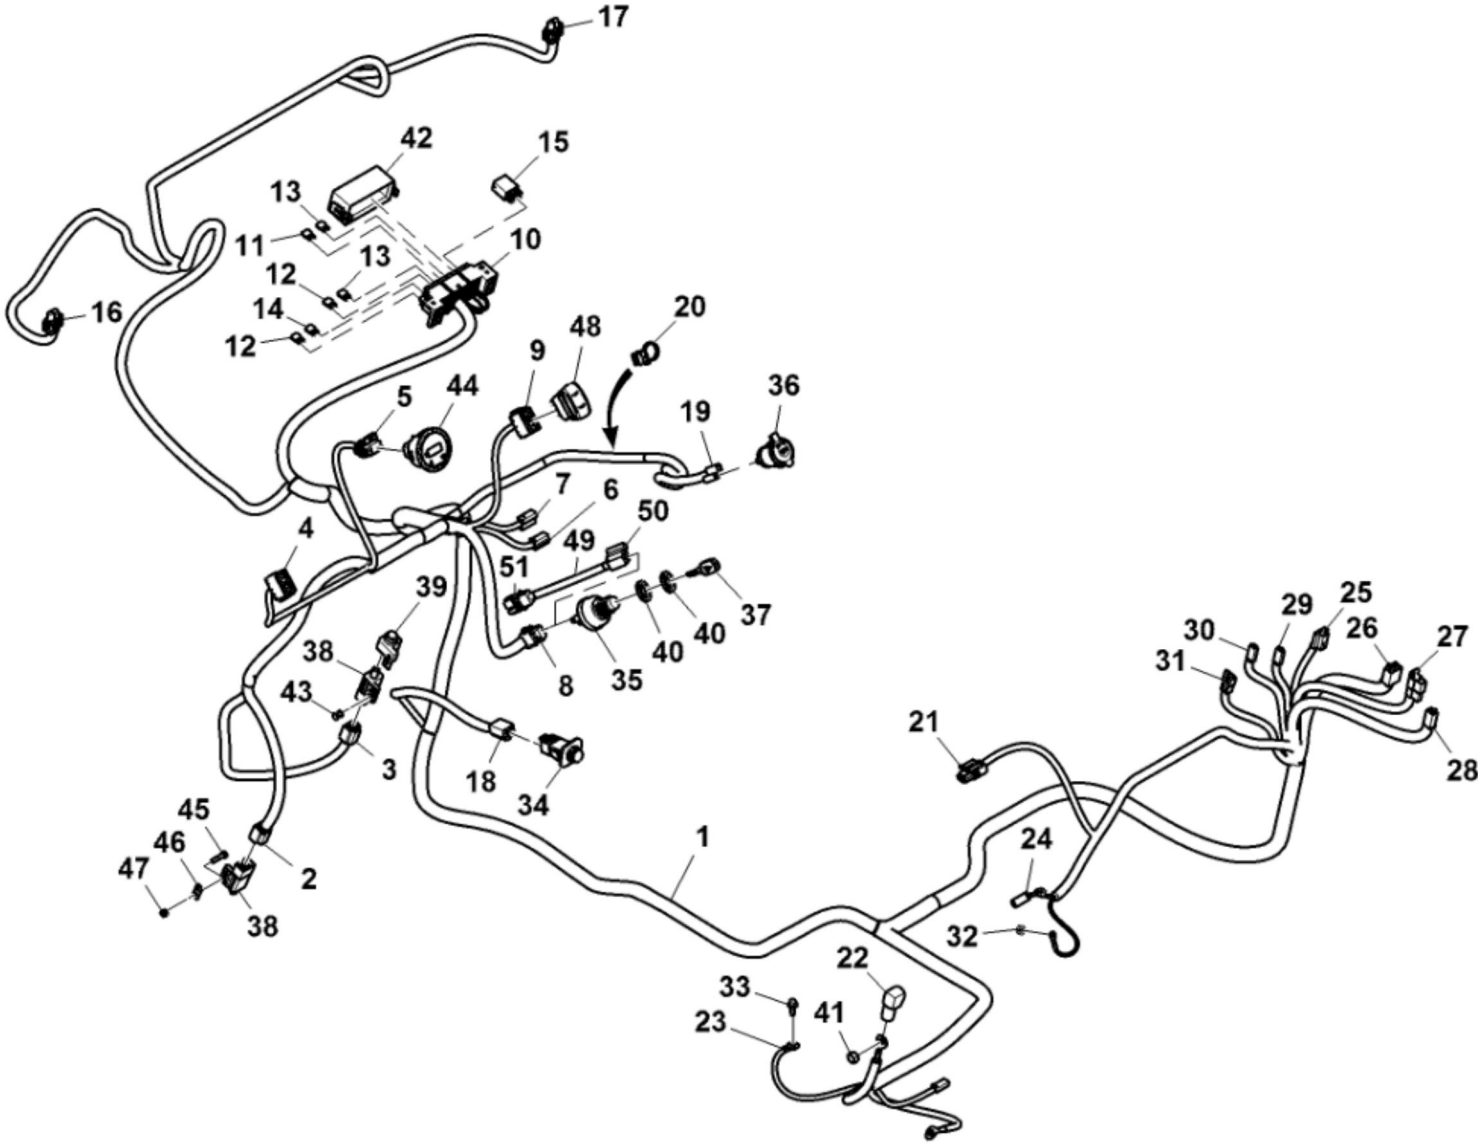

KEY	PART NO.	PART NAME	QTY	REMARKS
36	LG690679	CAP SCREW	2	
37	LG692063	GASKET	1	
38	M152415	SCREEN	1	Oil Pump
39	MIA12115	OIL PUMP	1	
40	LG690689	SPOOL	1	Governor
41	AM125424	OIL FILTER	1	
42	LG808235	ADAPTER FITTING	1	
43	AM131611	DRAIN PLUG	1	
44	M144897	CAP	1	
45	T77932	O-RING	1	
46	GX24210	SCREW	2	Not Illustrated
47	15H623	PIPE PLUG	1	3/8" , Not Illustrated
48	LG692125	CAP SCREW	2	Not Illustrated

PU19372

KEY	PART NO.	PART NAME	QTY	REMARKS
1	03M7216	BOLT	1	M8 X 50
2	14M7298	FLANGE NUT	1	M8
3	37M7463	SCREW	10	M8 X 16
4	M173591	HOSE	1	
5	M117459	CLIP	5	
6	M156207	HOSE CLAMP	2	
7	M160613	BRACKET	1	Skid Plate
8	M160703	FUEL TANK	1	5 Gallons
9	M176874	HOSE	1	
10	M161964	BRACKET	1	
11	R56101	CLIP	1	
12	AM142833	CAP	1	
13	M167529	PAD	1	
14	M177336	CONDUIT	1	
15	M1A10629	FUEL LINE	1	
16	AM116304	FUEL FILTER	1	
17	M147829	SCREW	1	
18	LG808656	FUEL PUMP	1	
19	T13254	CLAMP	4	
20	M144918	SCREW	1	

KEY	PART NO.	PART NAME	QTY	REMARKS
1	LG692056	CAP SCREW	4	
2	MIU13334	SPRING	1	
3	LG692069	SPRING	1	
4	LG690712	LINK	1	Throttle
5	MIU13911	BRACKET	1	Control
6	MIA12294	LEVER	1	
7	LG692073	SPRING	1	
8	MIU11529	WASHER	1	
9	MIU12291	SCREW	2	
10	MIU13337	BRACKET	1	
11	MIU13333	NIUT	1	
12	LG690239	BOLT	1	

NOTE:

If there is no response to click on the link above, please download the PDF document first and then click on it.

PU19305

KEY	PART NO.	PART NAME	QTY	REMARKS
1	LG690754	INTAKE MANIFOLD	1	
2	LG691694	GASKET	2	
3	LG692035	GASKET	2	
4	LG690676	SCREW	4	
5	M152451	SPACER	1	Carburetor
6	MIU11528	SCREW	2	
7	LG691902	BOLT	4	
8	LG691613	GASKET	2	Muffler