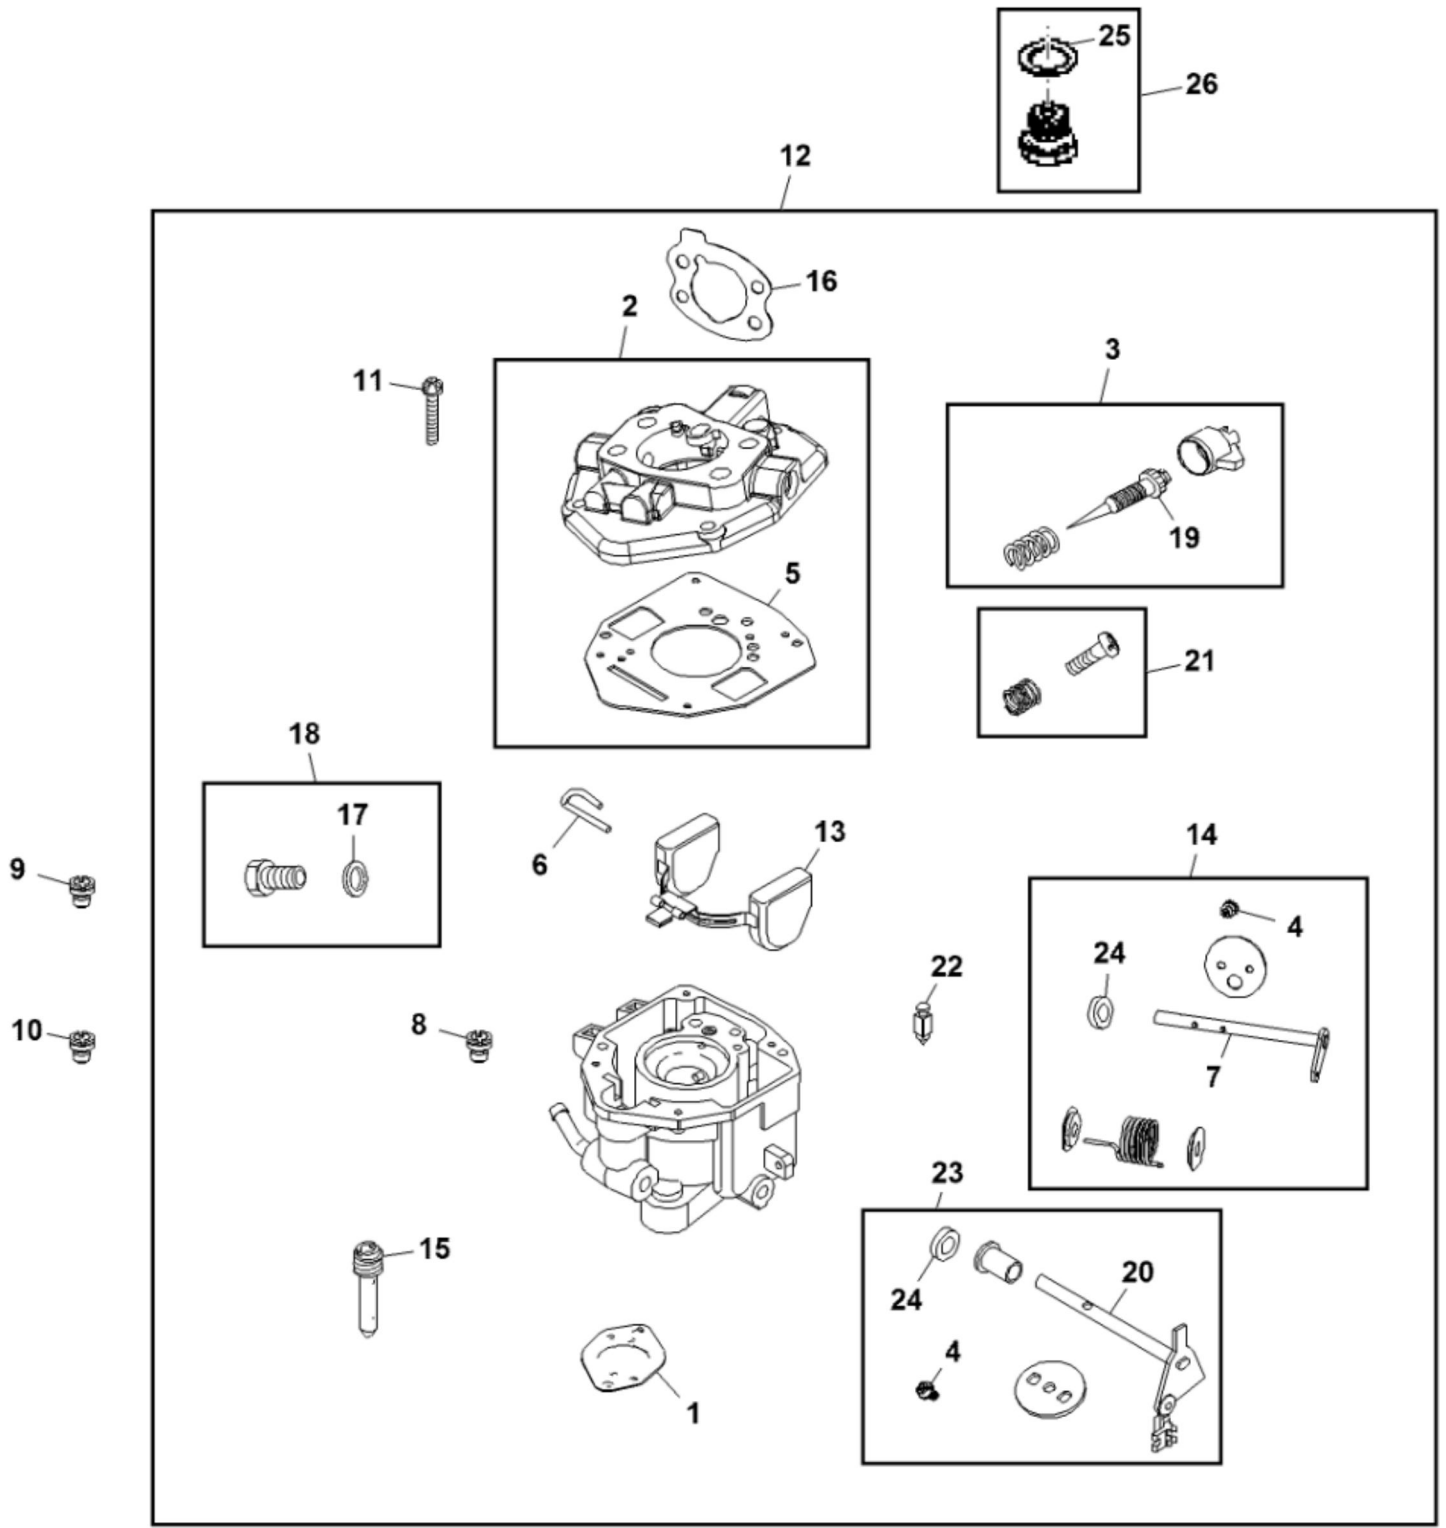

PU22359

KEY	PART NO.	PART NAME	QTY	REMARKS
1	LG691694	GASKET	1	
2	MIA12290	CARBURETOR	1	Upper Body
3	MIA12119	KIT	1	Idle Mixture
4	LG690718	SCREW	2	
5	MIU13346	GASKET	1	SUB FOR MIU13330
6	M152431	HINGE	1	
7	MIA12120	CHOKE	1	
8	MIU13181	JET	1	High Altitude
9	M152449	JET	1	
10	UC10274	JET	1	
11	LG690720	SCREW	1	
12	AUC10140	CARBURETOR	1	
13	MIU13179	FLOAT	1	
14	MIA12291	KIT	1	
15	MIU13332	NOZZLE	1	
16	MIU13172	GASKET	1	Air Cleaner
17	M152428	WASHER	1	
18	LG807723	DRAIN PLUG	1	
19	MIU13180	CAP	1	Limiter
20	.....	SHAFT	1	Throttle
21	.....	KIT	1	Idle Speed
22	MIU12706	VALVE	1	Float Needle
23	MIA12292	THROTTLE KIT	1	
24	LG690722	SEAL	1	
25	MIU13849	WASHER	1	
26	MIA12378	JET	1