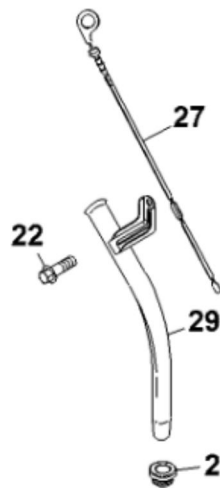

PU15898

KEY	PART NO.	PART NAME	QTY	REMARKS
1	14M7298	FLANGE NUT	4	M8
2	14M7296	FLANGE NUT	6	M10
3	19M7784	SCREW	6	M10 X 20
4	19M8318	SCREW	4	M8 X 45
5	19M8505	SCREW	4	M6 X 25
6	M160633	BRACKET	1	
7	M161070	AIR DUCT	1	
8	M161571	ADAPTER FITTING	1	
9	M163158	EXTENSION SPRING	1	
10	M173599	HOSE CLAMP	1	SUB FOR APPL AR21839 AND TY22467
11	M169526	DUST SHIELD	1	
12	GX10571	PLUG	1	
13	M1A12834	GASOLINE ENGINE	1	Gas, 16 HP
14	M162585	HOSE CLAMP	1	
15	MIU13202	GASKET	1	
16	M117459	CLIP	1	
17	M164585	HOSE CLAMP	1	

PU22002

KEY	PART NO.	PART NAME	QTY	REMARKS
1	MIA12285	CYLINDER HEAD	1	NO 1
1	MIA12286	CYLINDER HEAD	1	NO 2
2	UC10273	GASKET	1	SUB FOR LG690888
3	M147829	SCREW	2	
4	LG692059	CAP SCREW	4	
5	MIA11527	CAP	1	
6	LG807681	EXHAUST VALVE	1	
7	LG807680	INTAKE VALVE	1	
8	LG692084	SPRING	2	
9	LG692058	RETAINER	2	
10	LG807683	RETAINER	2	
11	MIU12286	VALVE	2	
12	LG807623	SCREW	2	
13	M147828	WASHER	2	
14	MIU13325	SPARK PLUG	1	
15	TY22462	CLAMP	2	SUB FOR APPL MIU11187
16	LG692076	BOOT	1	
17	AM132460	STUD	2	Rocker Arm
18	LG691963	SEAL	1	
19	MIU13326	SCREW	2	
20	TY22551	BULK HOSE	1	SUB FOR APPL MIA11526
21	LG806039S	GASKET	2	
22	MIA12111	COVER	1	NO 1
22	MIA12782	COVER	1	NO 2
23	LG691836	PUSH ROD	1	
24	LG691758	PUSH ROD	1	
25	M152423	ARM	2	Rocker
26	MIU11035	ROCKER ARM	2	