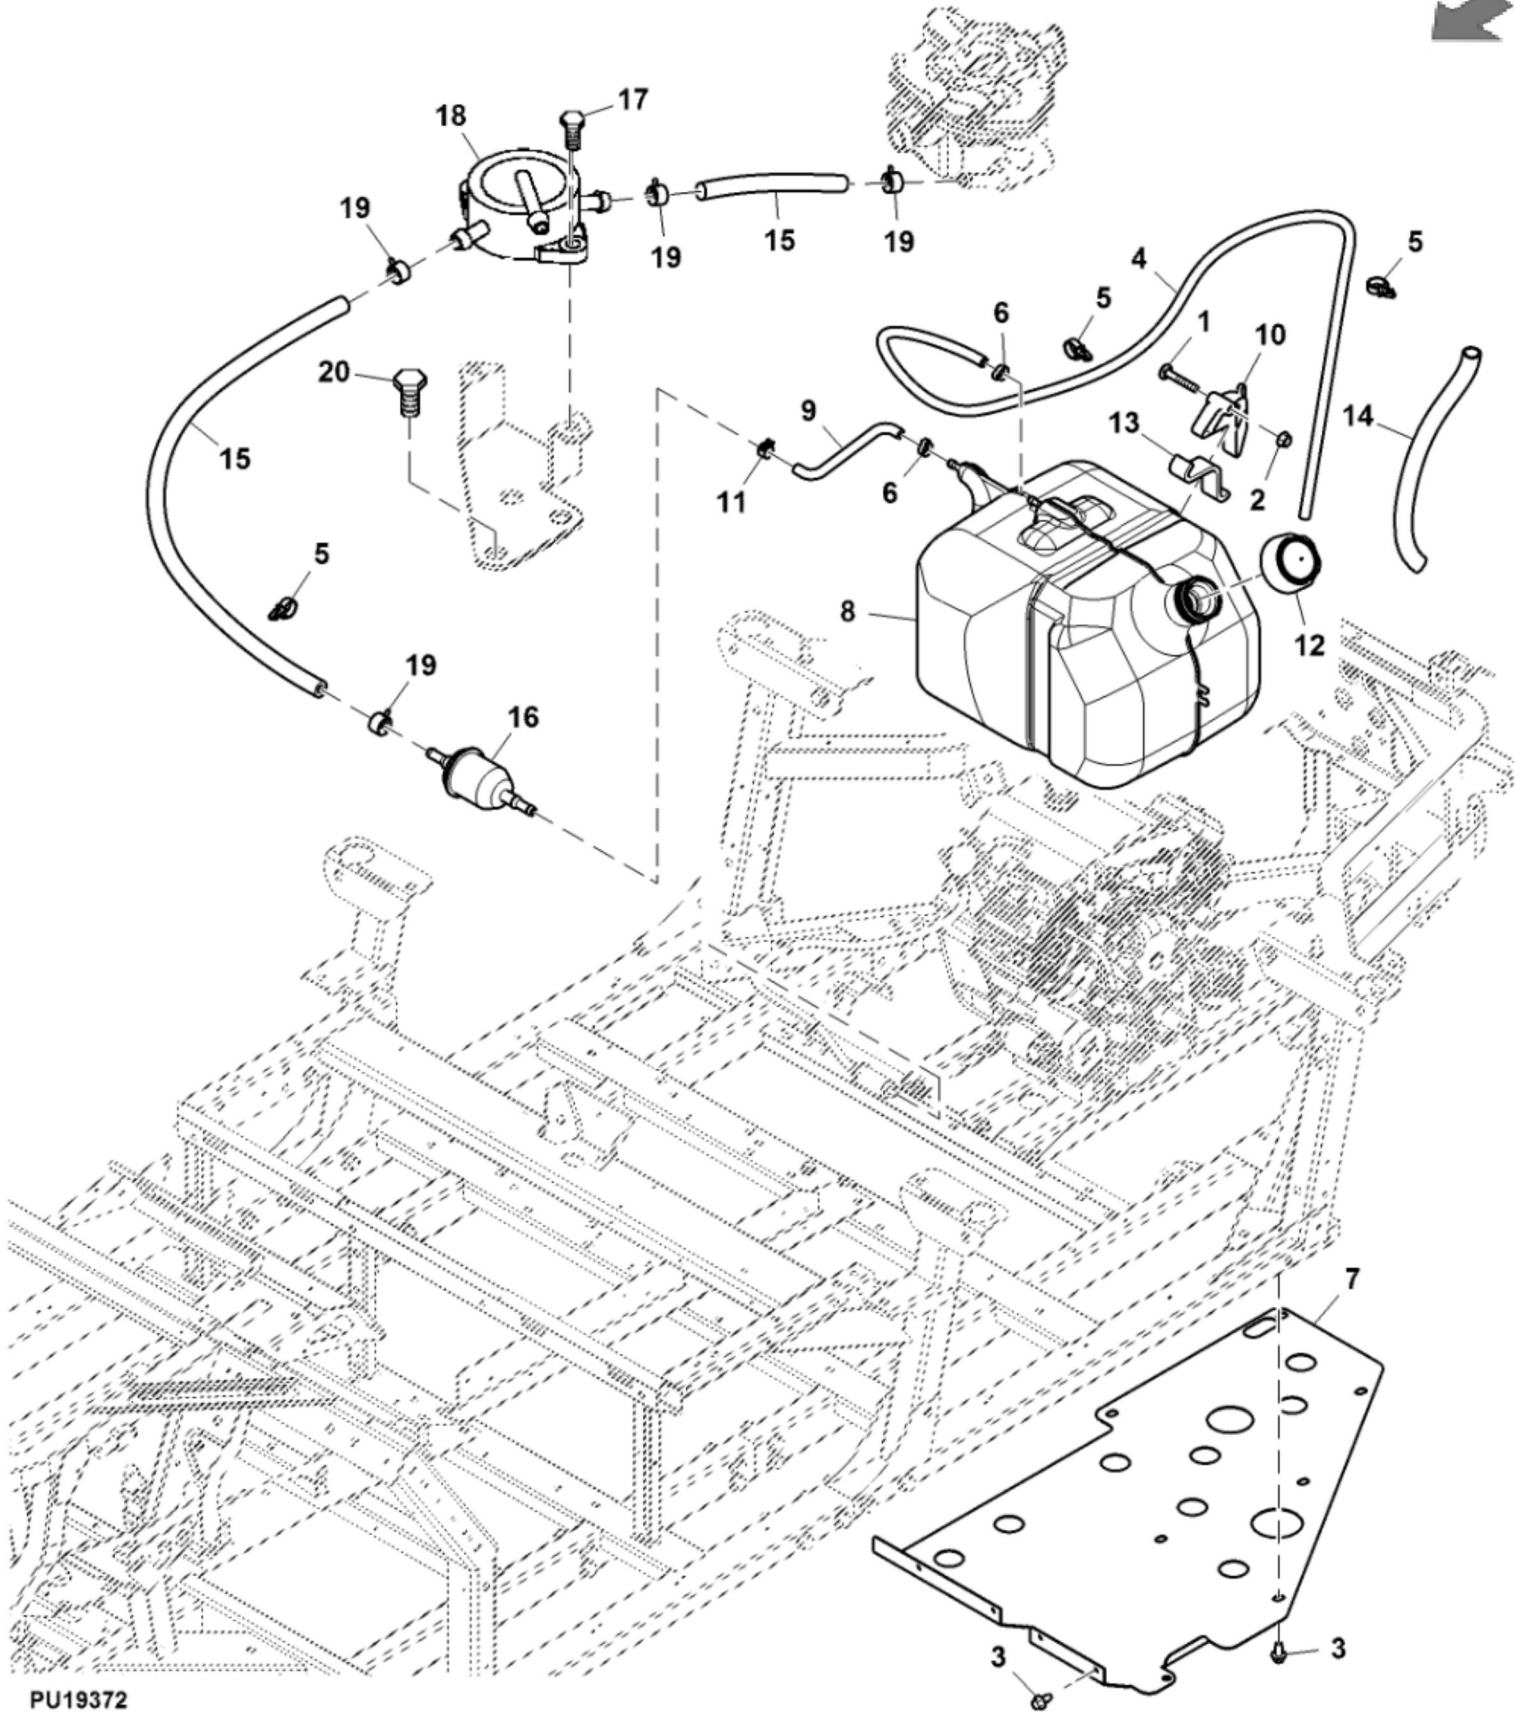

KEY	PART NO.	PART NAME	QTY	REMARKS
36	LG690679	CAP SCREW	2	
37	LG692063	GASKET	1	
38	M152415	SCREEN	1	Oil Pump
39	MIA12115	OIL PUMP	1	
40	LG690689	SPOOL	1	Governor
41	AM125424	OIL FILTER	1	
42	LG808235	ADAPTER FITTING	1	
43	AM131611	DRAIN PLUG	1	
44	M144897	CAP	1	
45	T77932	O-RING	1	
46	GX24210	SCREW	2	Not Illustrated
47	15H623	PIPE PLUG	1	3/8" , Not Illustrated
48	LG692125	CAP SCREW	2	Not Illustrated

PU19299

KEY	PART NO.	PART NAME	QTY	REMARKS
1	MIA12287	CRANKSHAFT	1	
2	MIU13166	BALL BEARING	2	
3	MIA11406	PISTON	2	
3	MIA11407	PISTON	2	0.020 OS
4	MIU12116	PISTON RING KIT	2	
4	MIU12117	PISTON RING KIT	2	0.020 OS
5	LG690975	LOCK	4	
6	MIA12112	PISTON PIN	2	
7	LG8079005	CONNECTING ROD	2	
8	LG690698	SCREW	4	
9	LG691639	KEY	1	
10	M145150	SHAFT KEY	1	
11	M152417	SHIM	1	
12	UC13639	GEAR	1	SUB FOR LG691530

PU19300

KEY	PART NO.	PART NAME	QTY	REMARKS
1	MIU12295	SCREEN	1	
2	MIU12296	SCREW	4	
3	MIU11532	COVER	1	
4	M152464	COVER	1	
5	MIU13338	HOUSING	1	
6	LG692056	CAP SCREW	2	
7	M152455	SCREW	8	
8	MIU11531	SCREW	4	
9	M147838	SCREW	2	
10	MIU13339	PLATE	1	
11	MIU12293	COVER	1	
12	MIU13340	COVER	1	
13	M152458	PLUG	1	

MX293188

KEY	PART NO.	PART NAME	QTY	REMARKS
1	LG8051015	SEAL	1	
2	UC10273	GASKET	1	SUB FOR LG690888
3	M146343	GASKET	1	
4	MIU14235	GASKET	1	
5	LG8050495	SEAL	1	
6	LG691694	GASKET	2	
7	LG692035	GASKET	4	
8	MIU13172	GASKET	1	
9	LG690681	SEAL	1	
10	M147828	WASHER	6	
11	M152447	WASHER	1	
12	MIA12295	GASKET KIT	1	
13	LG692154	SEAL	1	
14	M152419	SEAL	1	
15	M152424	SEAL	1	
16	MIU13164	SEAL	1	
17	LG691963	SEAL	2	
18	LG691613	GASKET	4	
19	LG692063	GASKET	1	
20	LG8060395	GASKET	2	
21	LG691766	WASHER	1	
22	AM132460	STUD	2	Rocker Arm
23	MIA12109	VALVE KIT	1	
24	M147829	SCREW	4	