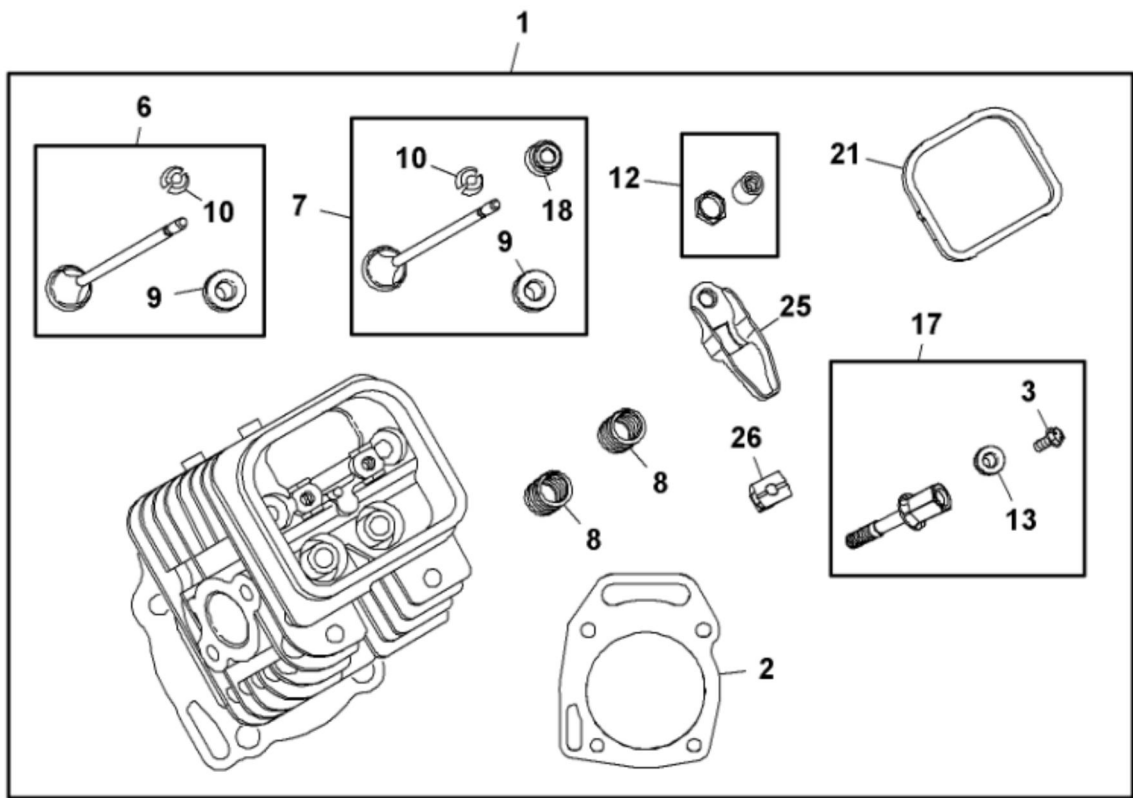

PU15898

KEY	PART NO.	PART NAME	QTY	REMARKS
1	14M7298	FLANGE NUT	4	M8
2	14M7296	FLANGE NUT	6	M10
3	19M7784	SCREW	6	M10 X 20
4	19M8318	SCREW	4	M8 X 45
5	19M8505	SCREW	4	M6 X 25
6	M160633	BRACKET	1	
7	M161070	AIR DUCT	1	
8	M161571	ADAPTER FITTING	1	
9	M163158	EXTENSION SPRING	1	
10	M173599	HOSE CLAMP	1	SUB FOR APPL AR21839 AND TY22467
11	M169526	DUST SHIELD	1	
12	GX10571	PLUG	1	
13	M1A12834	GASOLINE ENGINE	1	Gas, 16 HP
14	M162585	HOSE CLAMP	1	
15	MIU13202	GASKET	1	
16	M117459	CLIP	1	
17	M164585	HOSE CLAMP	1	

PU22925

KEY	PART NO.	PART NAME	QTY	REMARKS
1	M1A12284	CYLINDER	1	
2	LG808534	BUSHING	1	
3	LG8051015	SEAL	1	
4	AM134610	BREATHER	1	
5	M146343	GASKET	1	
6	LG690751	SCREW	1	
7	MIU13324	TUBE	1	
8	MIU14235	GASKET	2	
9	LG691680	DRAIN PLUG	2	
10	LG692154	SEAL	2	
11	LG690686	PLATE	1	
12	M145399	PIN	2	
13	MIU13166	BALL BEARING	2	
14	M1A12114	COVER	1	
15	LG8050495	SEAL	1	
16	19M7269	CAP SCREW	9	M8 X 50
17	MIU12286	VALVE	2	Tappet
18	MIU13896	GEAR	1	Cam
19	M152455	SCREW	2	
20	M152418	COVER	1	
21	LG690681	SEAL	1	
22	M144918	SCREW	1	
23	LG690704	WASHER	2	
24	15H638	PIPE PLUG	1	1/8"
25	M152419	SEAL	1	
26	M147829	SCREW	1	
27	M152453	DIPSTICK	1	
28	M152424	SEAL	1	
29	MIU13327	DIPSTICK TUBE	1	
30	LG690701	BUSHING	1	
31	M144914	BUSHING	1	
32	LG691492	CAP SCREW	2	
33	LG691550	PIN	1	
34	AM131177	CRANK	1	Governor
35	MIU13164	SEAL	1	

KEY	PART NO.	PART NAME	QTY	REMARKS
36	LG690679	CAP SCREW	2	
37	LG692063	GASKET	1	
38	M152415	SCREEN	1	Oil Pump
39	MIA12115	OIL PUMP	1	
40	LG690689	SPOOL	1	Governor
41	AM125424	OIL FILTER	1	
42	LG808235	ADAPTER FITTING	1	
43	AM131611	DRAIN PLUG	1	
44	M144897	CAP	1	
45	T77932	O-RING	1	
46	GX24210	SCREW	2	Not Illustrated
47	15H623	PIPE PLUG	1	3/8" , Not Illustrated
48	LG692125	CAP SCREW	2	Not Illustrated