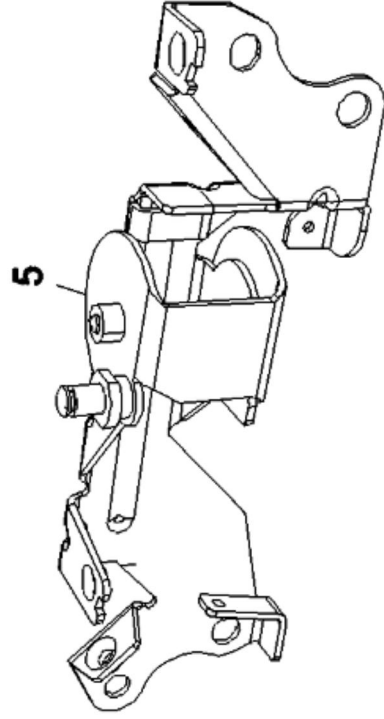

KEY	PART NO.	PART NAME	QTY	REMARKS
1	LG692056	CAP SCREW	4	
2	MIU13334	SPRING	1	
3	LG692069	SPRING	1	
4	LG690712	LINK	1	Throttle
5	MIU13911	BRACKET	1	Control
6	MIA12294	LEVER	1	
7	LG692073	SPRING	1	
8	MIU11529	WASHER	1	
9	MIU12291	SCREW	2	
10	MIU13337	BRACKET	1	
11	MIU13333	NIUT	1	
12	LG690239	BOLT	1