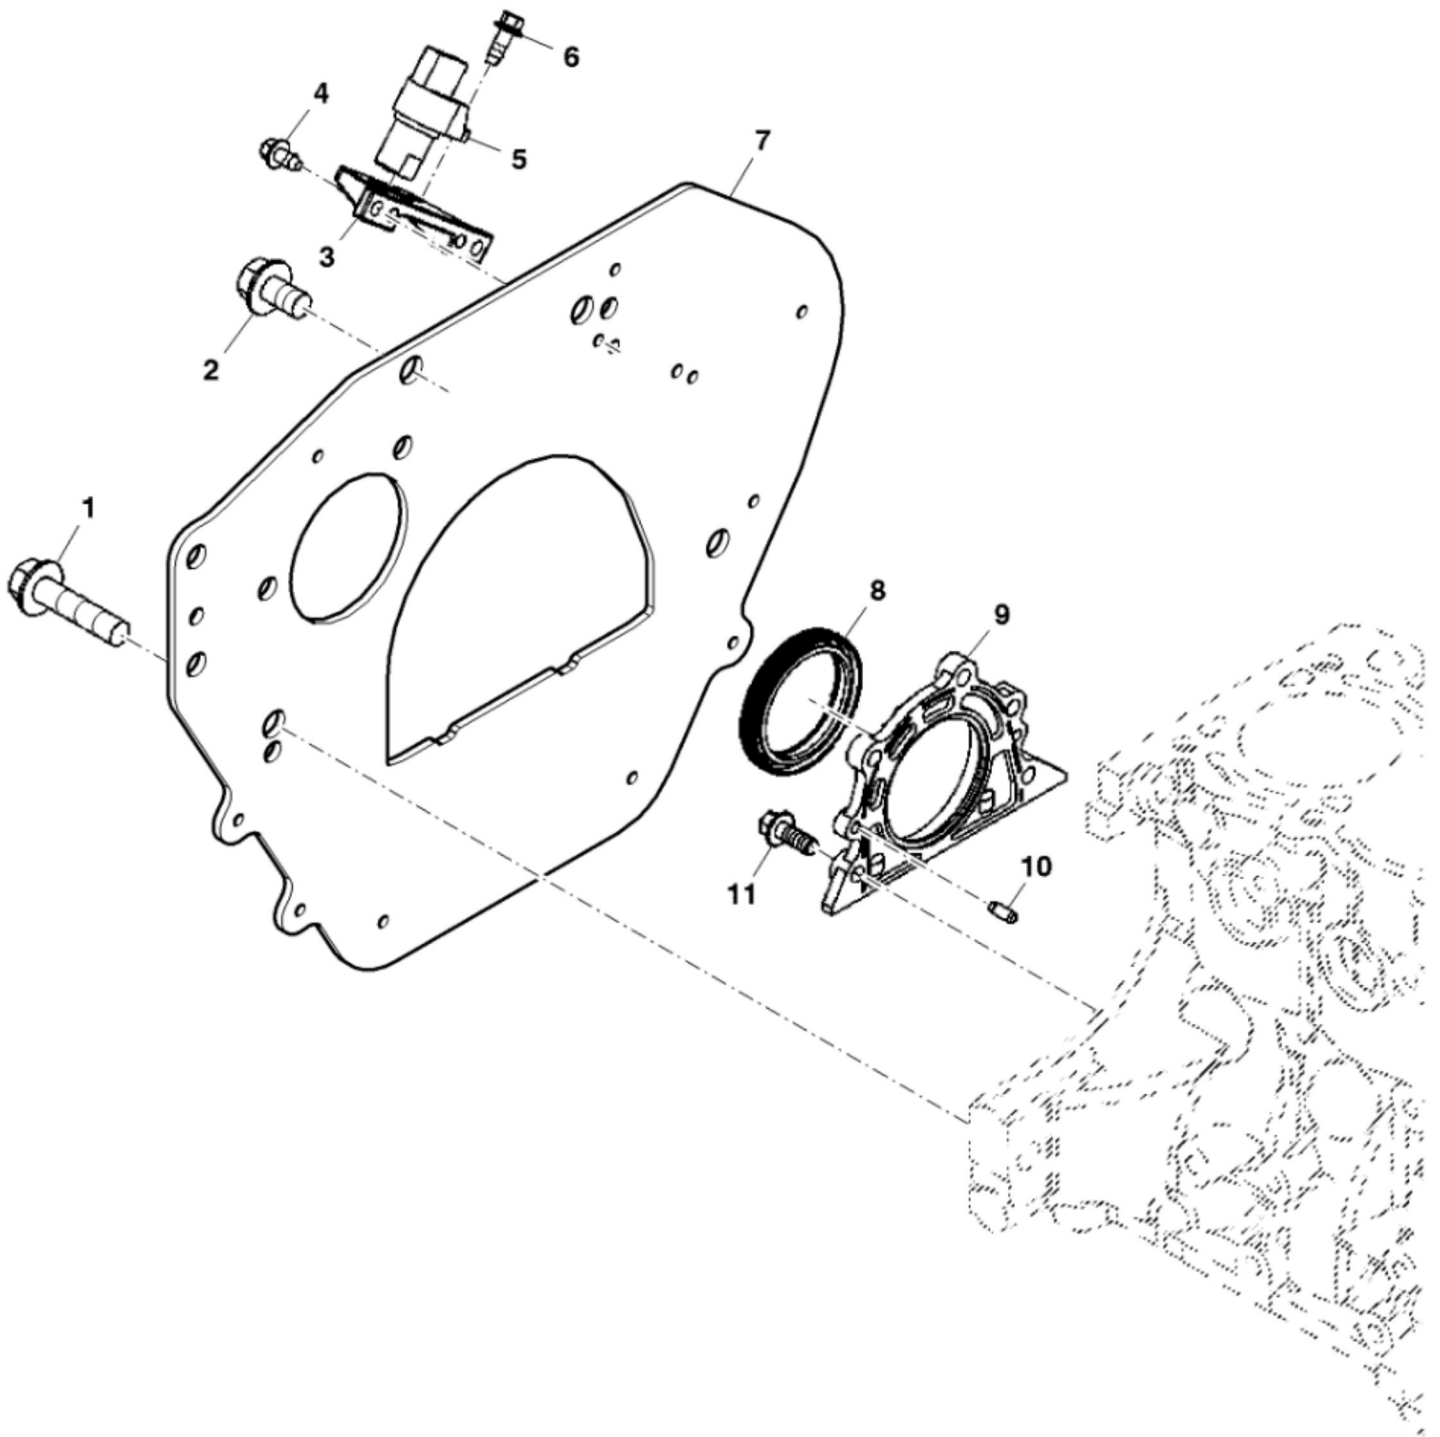

MX296830

KEY	PART NO.	PART NAME	QTY	Serial No.	REMARKS
1	MIA12414	GASOLINE ENGINE	1	____-080000	ORDER MIA12631
1	MIA12631	GASOLINE ENGINE	1	080001-_____	

PU21553

KEY	PART NO.	PART NAME	QTY	REMARKS
1	MIA11698	GASKET	1	
2	MIU12575	DOWEL PIN	2	
3	MIU12577	DOWEL PIN	2	
4	MIA11695	CYLINDER BLOCK	1	INCLUDES (8) MIU12691
5	MIU12574	PIN	6	
6	MIU12655	BEARING	4	Upper main
7	MIU12656	BEARING	4	Lower main
8	MIA11696	SENSOR	1	
9	MIU12691	BOLT	8	
10	MIU12654	THRUST WASHER	2	
11	19M7868	SCREW	1	M8 X 30
12	MIA12358	BEARING KIT	4	
13	MIU12678	BOLT	1	(Not Illustrated)

PU11857

KEY	PART NO.	PART NAME	QTY	REMARKS
1	MIA11712	CONNECTING ROD	3	
2	MIU12617	PISTON RING	3	ORDER MIA12357
3	MIU12618	PISTON RING	3	ORDER MIA12357
4	MIA11707	PISTON RING KIT	3	ORDER MIA12357
5	MIU12616	PISTON	3	
6	MIU12620	PISTON PIN	3	
7	MIU12619	BEARING	6	ORDER MIU13997
7	MIU13997	BEARING	1	Set Of 6
8	MIA12357	PISTON RING KIT	3	
9	19M7783	SCREW	1	(Not Illustrated) M10 X 16
10	14M7299	FLANGE NUT	1	(Not Illustrated) M12

PU07743

KEY	PART NO.	PART NAME	QTY	REMARKS
1	19M7813	BOLT	1	
2	19M7787	BOLT	3	
3	MIU12669	BRACKET	1	
4	37M7458	SCREW	2	M6 X 12
5	MIA11672	PROXIMITY SENSOR	1	Crank Position
6	37M7457	SCREW	1	M6 X 16
7	MIU14021	PLATE	1	Backing
8	MIA11727	SEAL	1	
9	MIU12628	BRACKET	1	
10	MIU12574	PIN	2	
11	19M7866	SCREW	5	M8 X 20

MX296842

KEY	PART NO.	PART NAME	QTY	REMARKS
1	MIA11705	CAP	1	
2	MIU12613	COVER	1	
3	21M7254	SCREW	6	M6 X 16
4	MIU12579	BOLT	8	
5	12M7006	LOCK WASHER	6	6 mm
6	24M7054	WASHER	6	6.400 X 12 X 1.600 mm
7	19M7933	CAP SCREW	5	M6 X 25
8	MIA11699	CYLINDER HEAD	1	
9	MIA12638	COVER	1	SUB FOR MIA11706
10	MIU12614	GASKET	1	
11	MIU12580	WASHER	8	
12	MIU12578	SLEEVE	3	
13	MIU12587	SEAL	1	
14	MIU12586	PLUG	1	
15	19M7865	SCREW	2	M8 X 16