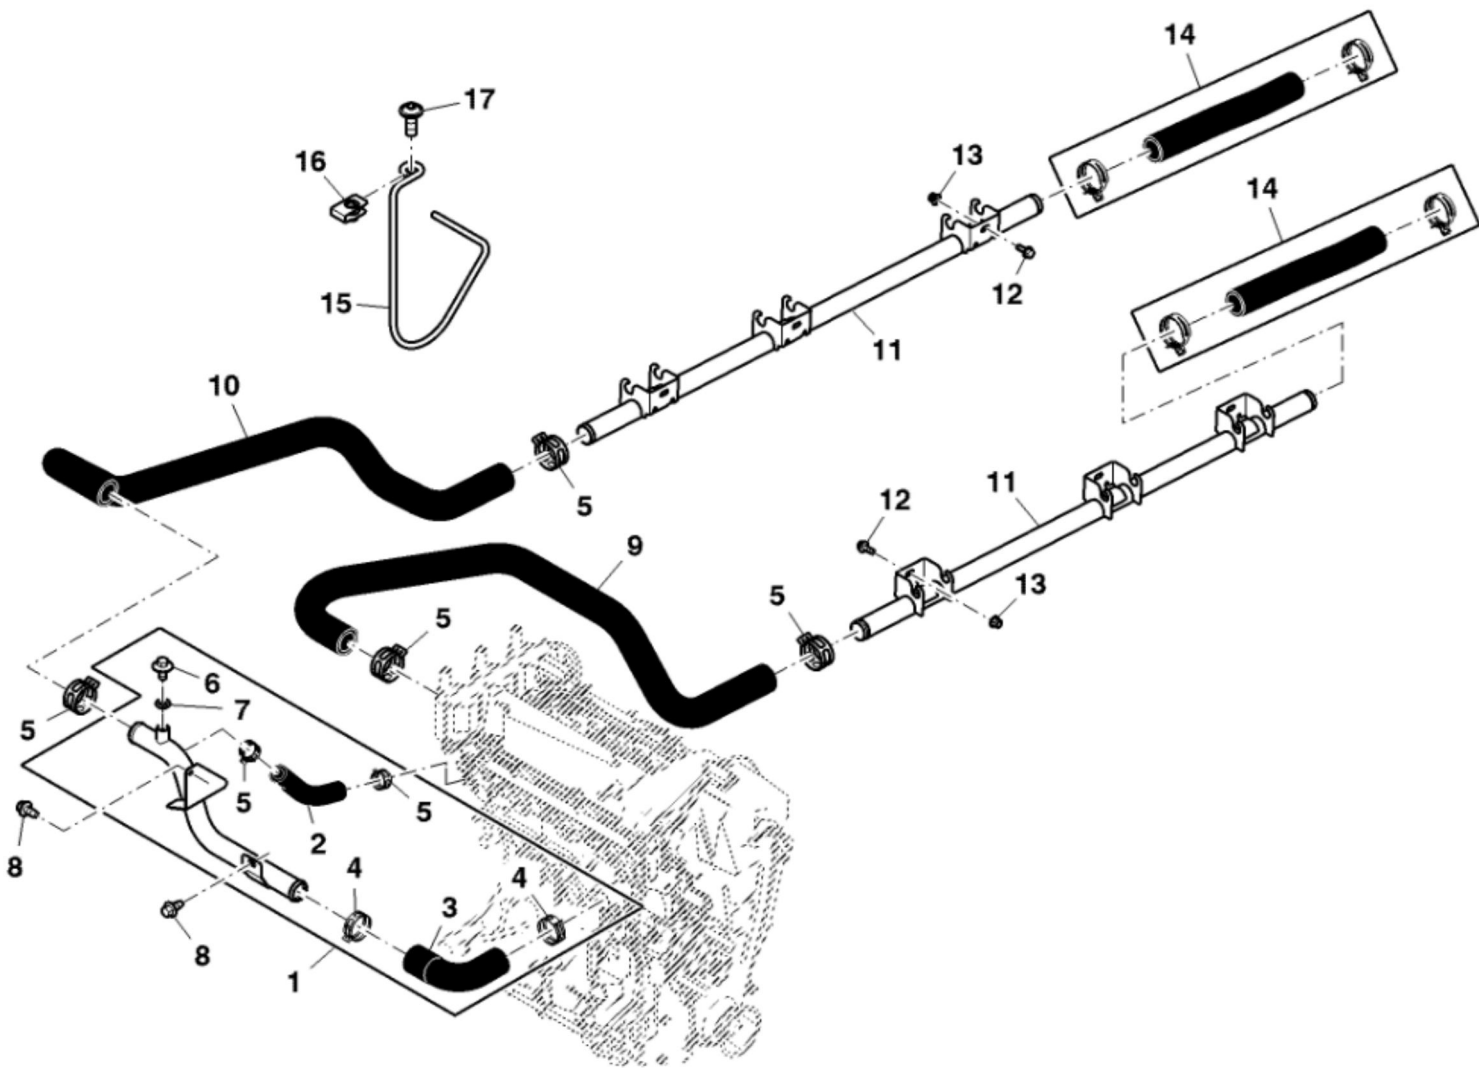

PU11773

KEY	PART NO.	PART NAME	QTY	REMARKS
1	M1A12801	COOLANT MANIFOLD	1	
2	.....	HOSE	1	MF TY22326; Bypass
3	AM1141446	HOSE	1	Elbow
4	TY22462	CLAMP	2	Hose, Elbow
5	TY22467	CLAMP	6	
6	R516181	CAP SCREW	1	
7	R520867	O-RING	1	
8	37M7458	SCREW	2	M6 X 12
9	M157832	RADIATOR HOSE	1	Output
10	M157833	RADIATOR HOSE	1	Input
11	AM142778	COOLANT MANIFOLD	2	Coolant Tube, Rear
12	19M7775	SCREW	6	M6 X 16
13	14M7397	LOCK NUT	6	M6
14	AM142789	RADIATOR HOSE	2	
15	M159272	RETAINER	1	Coolant Hose
16	M123593	LOCK NUT	1	
17	LVU17025	SCREW	1	M8 X 20