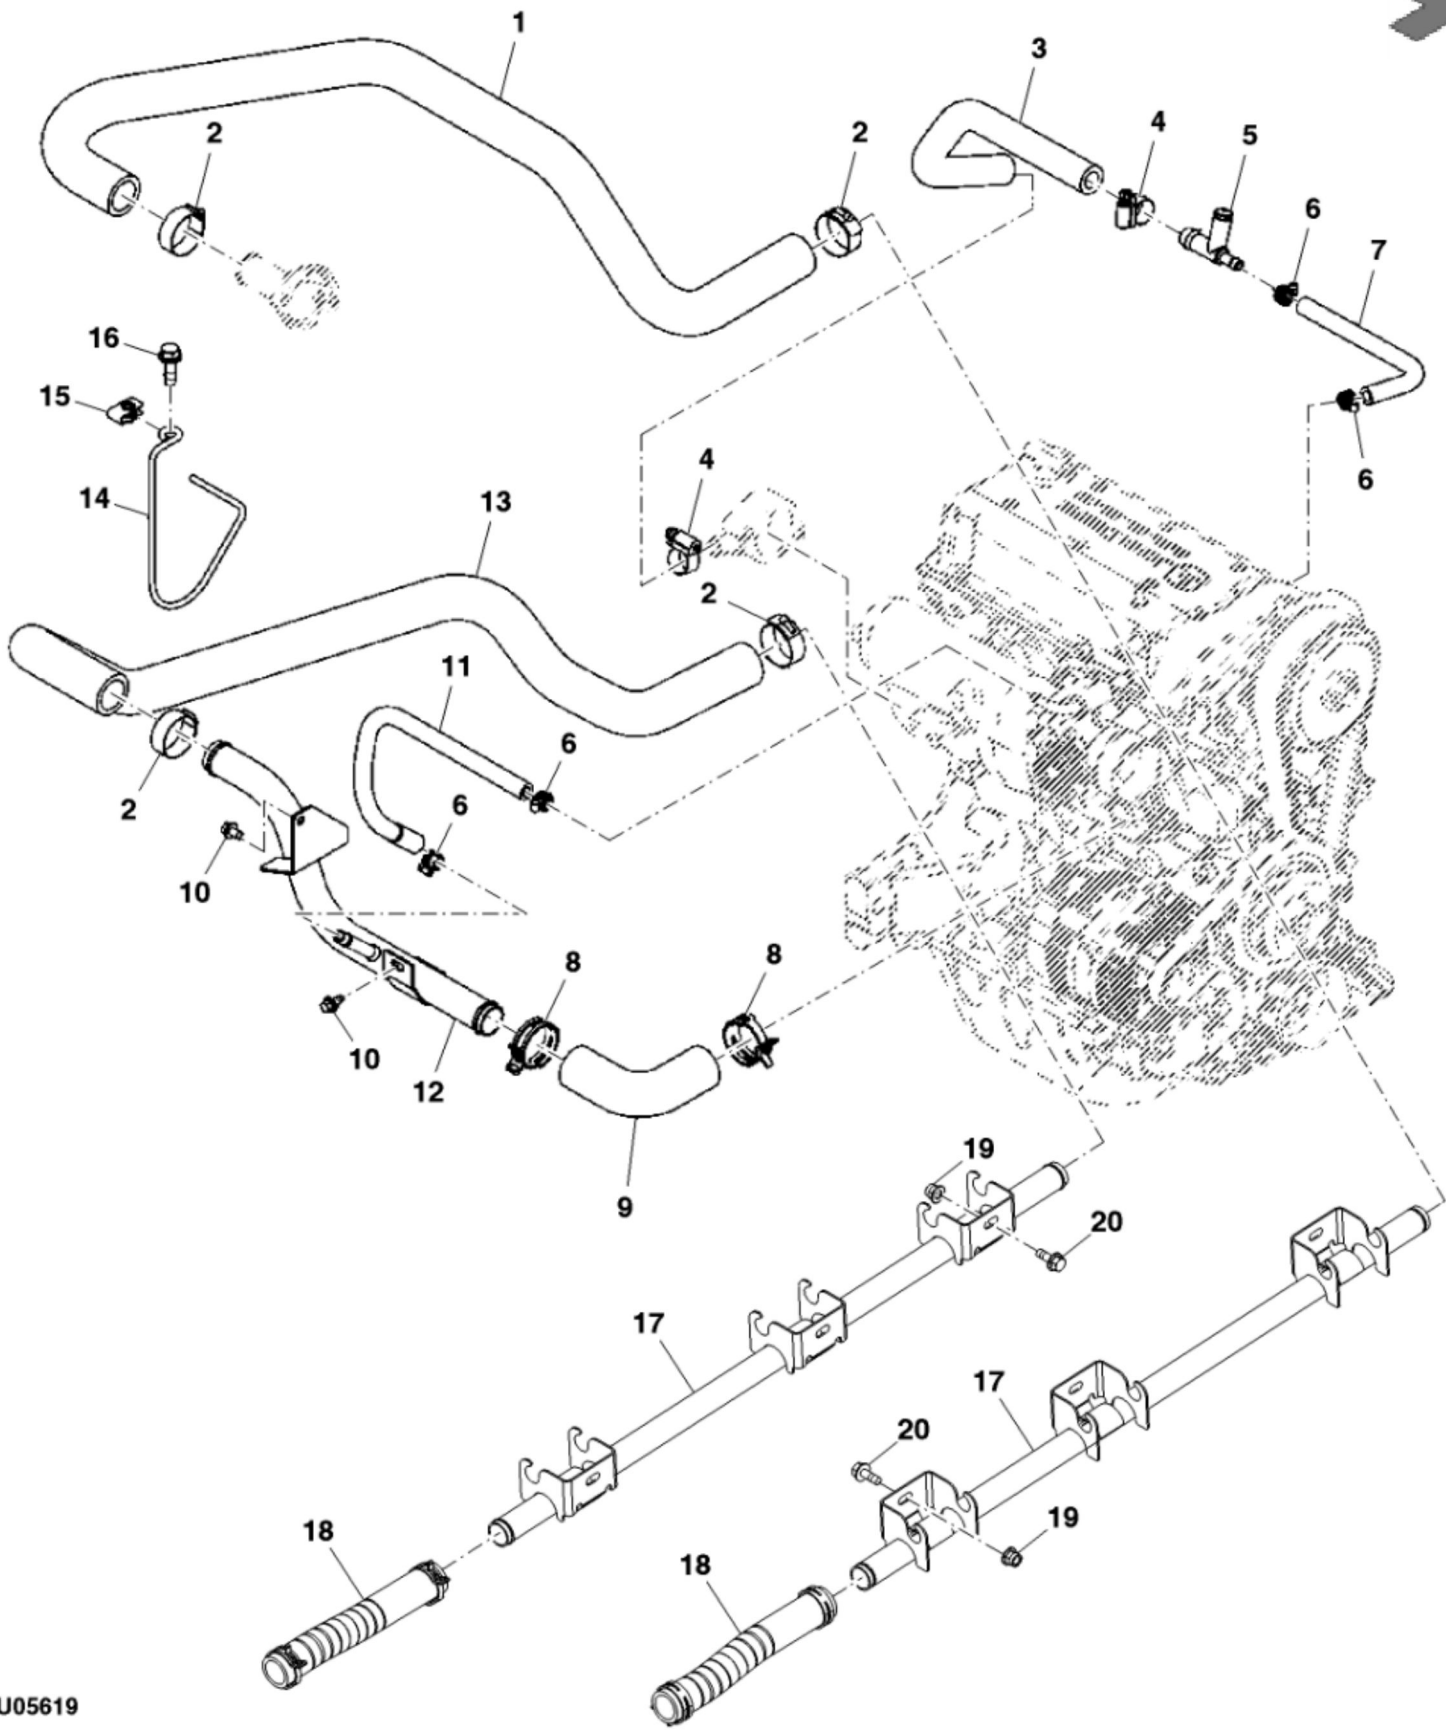

PU05619

KEY	PART NO.	PART NAME	QTY	REMARKS
1	M157832	RADIATOR HOSE	1	Outlet
2	TY22467	CLAMP	4	
3	M157887	HOSE	1	NLA; ORDER M169732; Thermostat Outlet
3	M169732	HOSE	1	
4	TY22465	CLAMP	2	
5	AM138222	BLEED VALVE	1	
6	TY22462	CLAMP	4	Worm Gear
7	M157888	HOSE	1	NLA; ORDER M169731
7	M169731	HOSE	1	
8	TY22462	CLAMP	2	
9	AM141446	HOSE	1	INCLUDES (2) TY22462
10	37M7458	SCREW	2	M6 X 12
11	M157889	HOSE	1	
12	AM137740	COOLANT MANIFOLD	1	
13	M157833	RADIATOR HOSE	1	Inlet
14	M159272	RETAINER	1	
15	M123593	LOCK NUT	1	
16	19M7867	SCREW	1	M8 X 25
17	AM142778	COOLANT MANIFOLD	2	
18	AM142789	RADIATOR HOSE	2	
19	14M7397	LOCK NUT	6	M6
20	19M7775	SCREW	6	M6 X 16