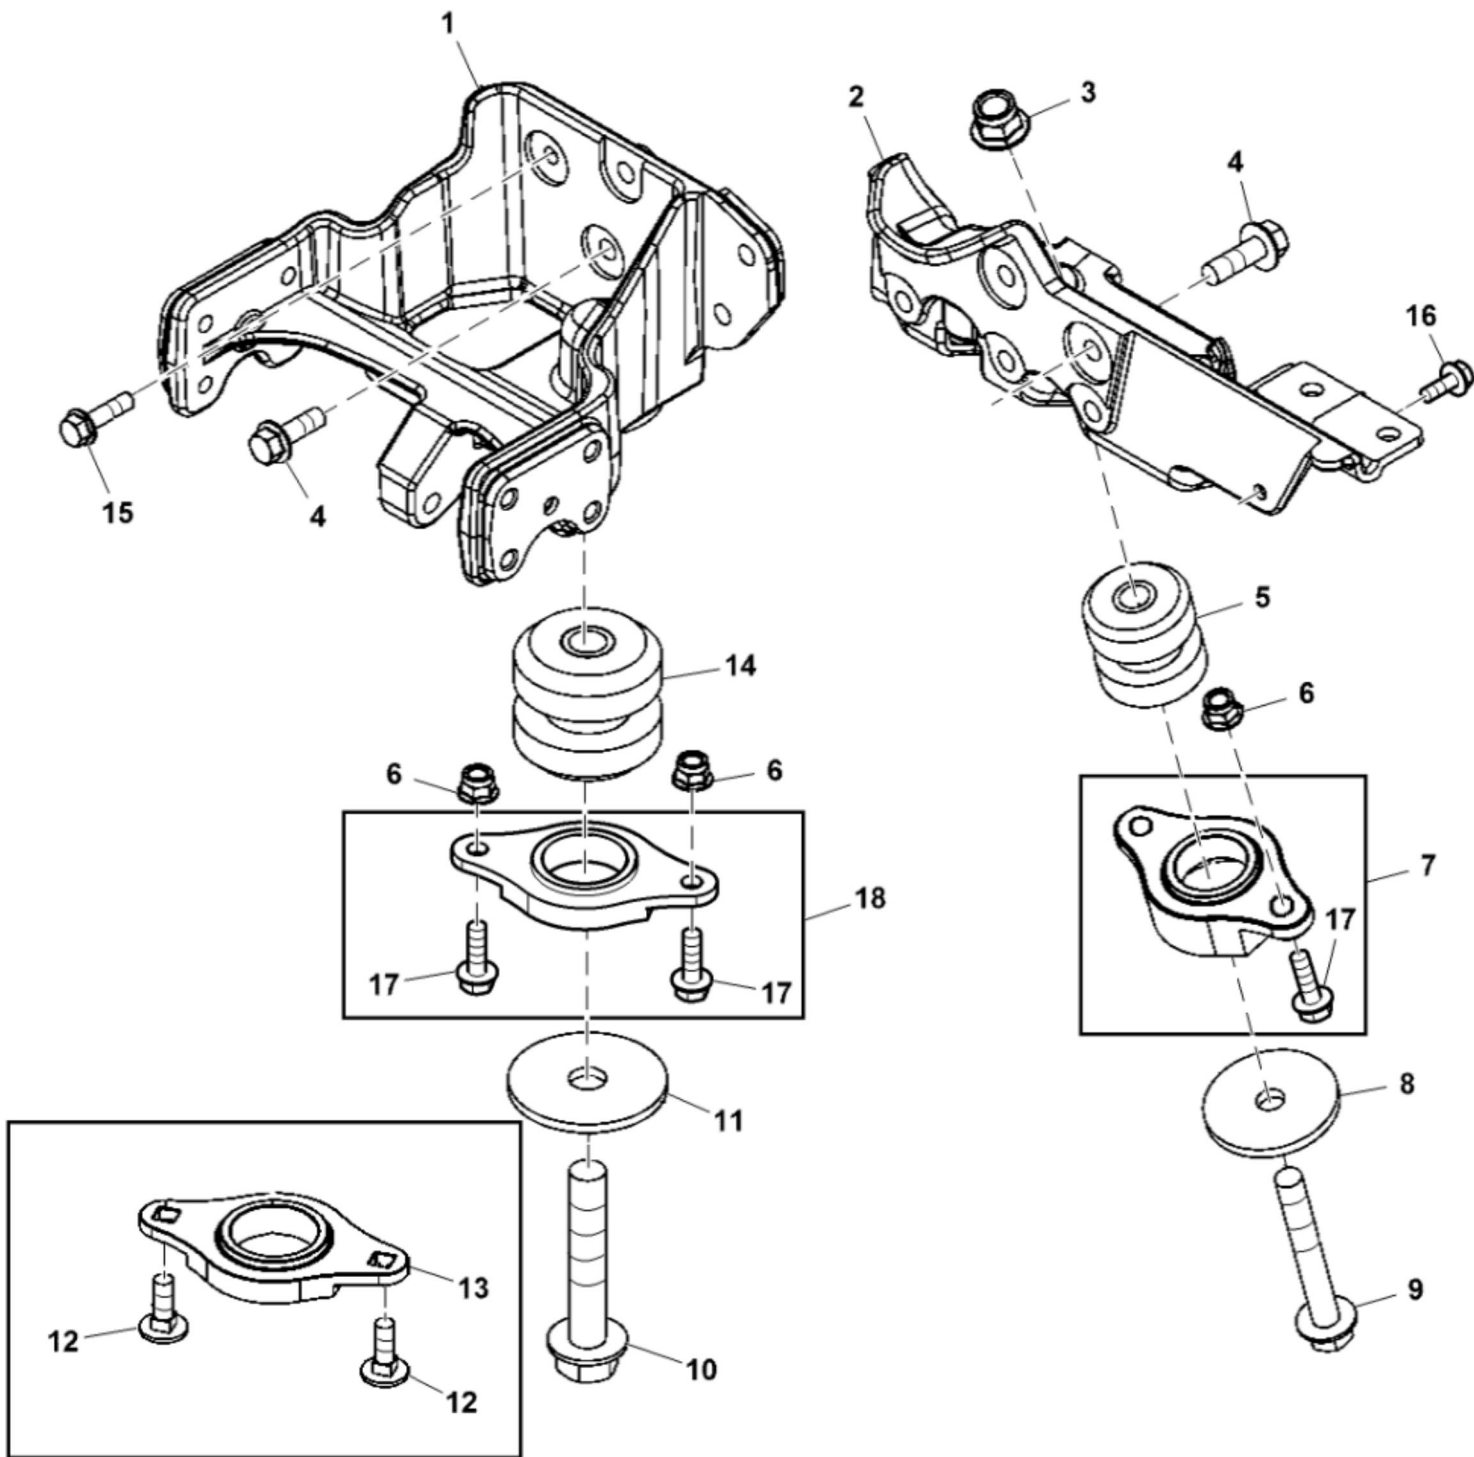

PU18842

KEY	PART NO.	PART NAME	QTY	REMARKS
1	M159084	SUPPORT	1	Rear
2	M163888	SUPPORT	1	Front
3	14M7401	LOCK NUT	1	M12
4	H165317	BOLT	10	
5	AM141130	ISOLATOR	1	Front
6	14M7396	LOCK NUT	4	M8
7	AM143678	SUPPORT	1	INCLUDES (2) 19M7867; Front Isolator
8	MT2550	WASHER	1	
9	19M7819	BOLT	1	
10	19M7845	BOLT	1	
11	24H1852	WASHER	1	21/32" X 2-3/4" X 0.180"
12	03M7093	BOLT	2	M8 X 25
13	M159165	SUPPORT	1	ORDER AM148238; Rear Isolator
14	AM138252	ISOLATOR	1	Rear
15	M70422	SELF-LOCKING SCREW	1	M8 X 30
16	19M7775	SCREW	1	M6 X 16
17	19M7867	SCREW	4	M8 X 25
18	AM148238	SUPPORT	1	Rear