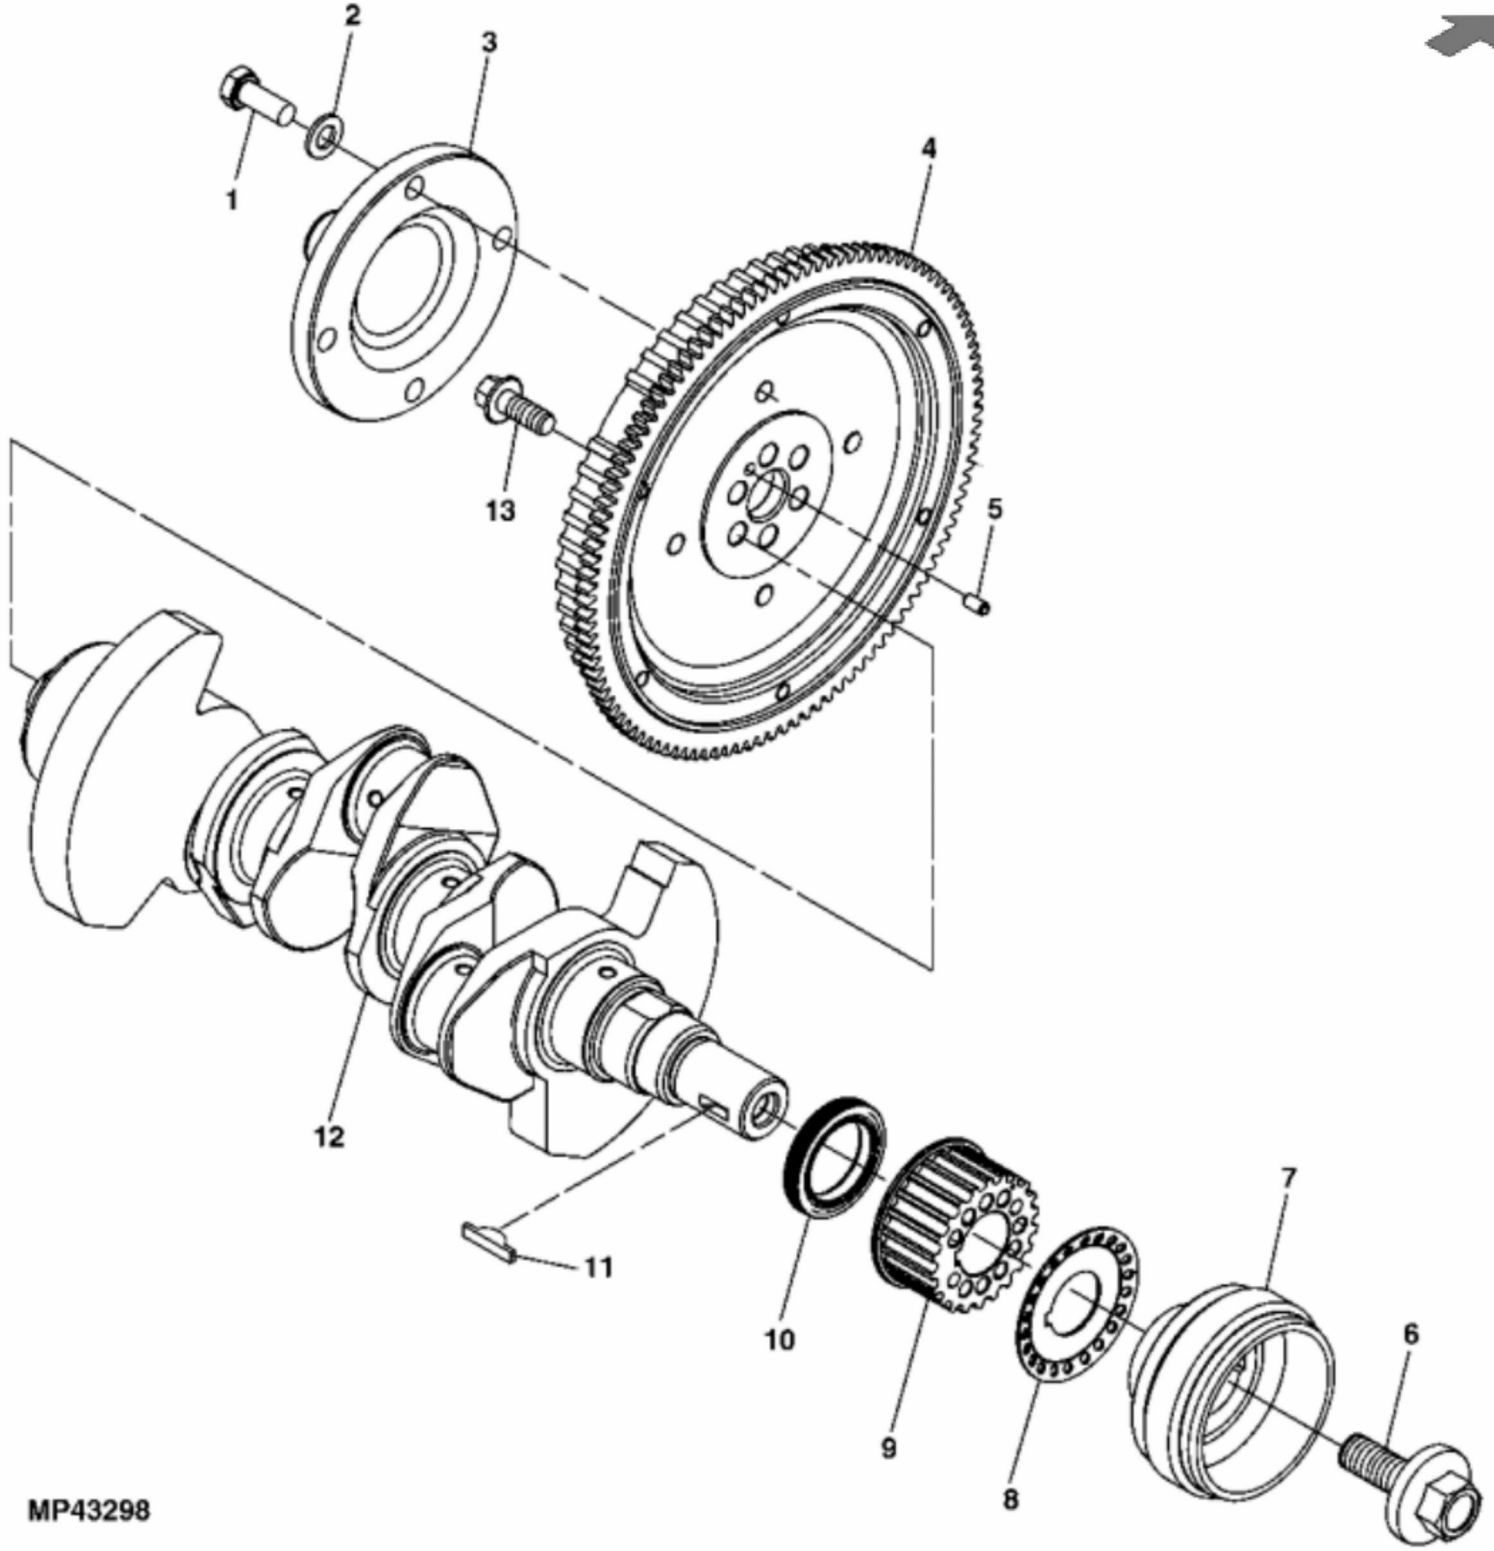

MX296830

KEY	PART NO.	PART NAME	QTY	Serial No.	REMARKS
1	MIA12414	GASOLINE ENGINE	1	____-080000	ORDER MIA12631
1	MIA12631	GASOLINE ENGINE	1	080001-_____	

PU21553

KEY	PART NO.	PART NAME	QTY	REMARKS
1	MIA11698	GASKET	1	
2	MIU12575	DOWEL PIN	2	
3	MIU12577	DOWEL PIN	2	
4	MIA11695	CYLINDER BLOCK	1	INCLUDES (8) MIU12691
5	MIU12574	PIN	6	
6	MIU12655	BEARING	4	Upper main
7	MIU12656	BEARING	4	Lower main
8	MIA11696	SENSOR	1	
9	MIU12691	BOLT	8	
10	MIU12654	THRUST WASHER	2	
11	19M7868	SCREW	1	M8 X 30
12	MIA12358	BEARING KIT	4	
13	MIU12678	BOLT	1	(Not Illustrated)

PU11857

KEY	PART NO.	PART NAME	QTY	REMARKS
1	MIA11712	CONNECTING ROD	3	
2	MIU12617	PISTON RING	3	ORDER MIA12357
3	MIU12618	PISTON RING	3	ORDER MIA12357
4	MIA11707	PISTON RING KIT	3	ORDER MIA12357
5	MIU12616	PISTON	3	
6	MIU12620	PISTON PIN	3	
7	MIU12619	BEARING	6	ORDER MIU13997
7	MIU13997	BEARING	1	Set Of 6
8	MIA12357	PISTON RING KIT	3	
9	19M7783	SCREW	1	(Not Illustrated) M10 X 16
10	14M7299	FLANGE NUT	1	(Not Illustrated) M12

PU07743

KEY	PART NO.	PART NAME	QTY	REMARKS
1	19M7813	BOLT	1	
2	19M7787	BOLT	3	
3	MIU12669	BRACKET	1	
4	37M7458	SCREW	2	M6 X 12
5	MIA11672	PROXIMITY SENSOR	1	Crank Position
6	37M7457	SCREW	1	M6 X 16
7	MIU14021	PLATE	1	Backing
8	MIA11727	SEAL	1	
9	MIU12628	BRACKET	1	
10	MIU12574	PIN	2	
11	19M7866	SCREW	5	M8 X 20

MX296842

KEY	PART NO.	PART NAME	QTY	REMARKS
1	MIA11705	CAP	1	
2	MIU12613	COVER	1	
3	21M7254	SCREW	6	M6 X 16
4	MIU12579	BOLT	8	
5	12M7006	LOCK WASHER	6	6 mm
6	24M7054	WASHER	6	6.400 X 12 X 1.600 mm
7	19M7933	CAP SCREW	5	M6 X 25
8	MIA11699	CYLINDER HEAD	1	
9	MIA12638	COVER	1	SUB FOR MIA11706
10	MIU12614	GASKET	1	
11	MIU12580	WASHER	8	
12	MIU12578	SLEEVE	3	
13	MIU12587	SEAL	1	
14	MIU12586	PLUG	1	
15	19M7865	SCREW	2	M8 X 16