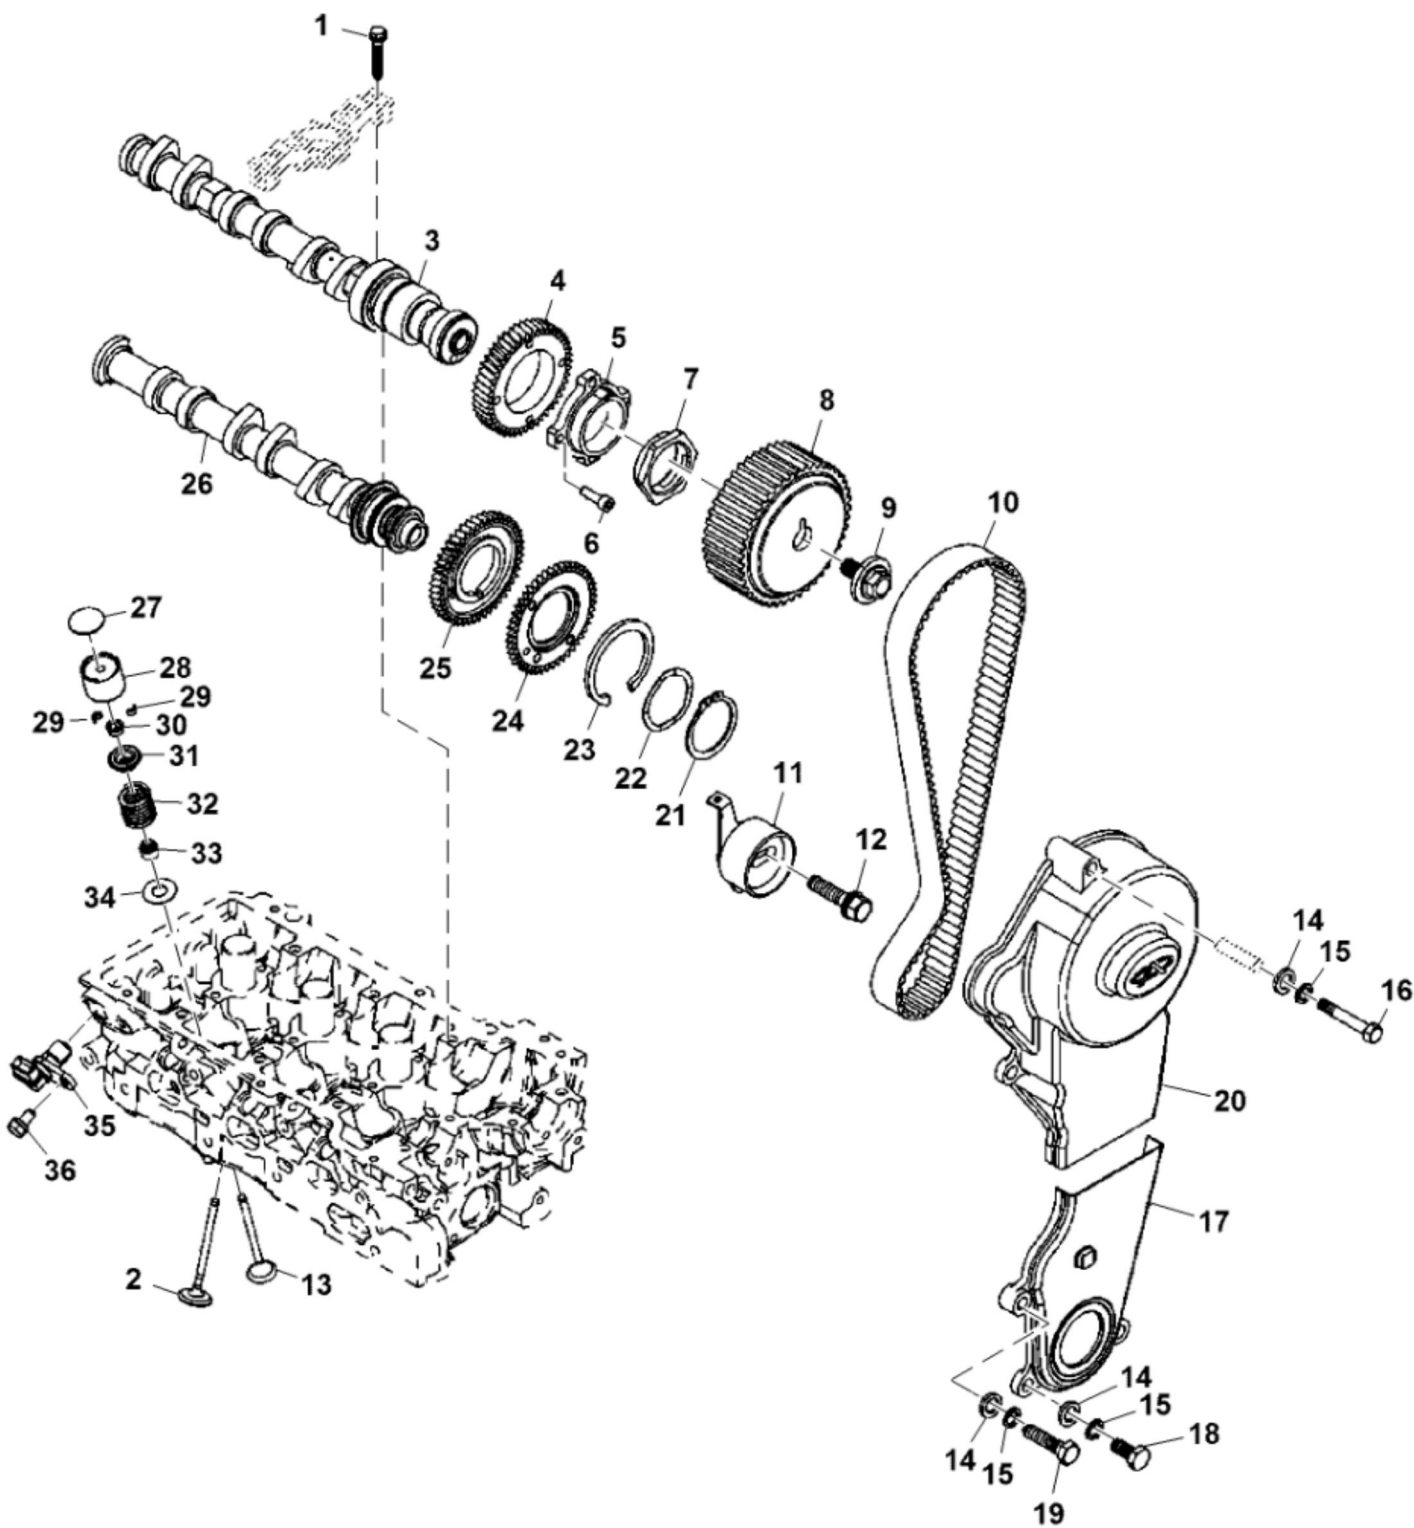

MX296830

KEY	PART NO.	PART NAME	QTY	Serial No.	REMARKS
1	MIA12414	GASOLINE ENGINE	1	____-080000	ORDER MIA12631
1	MIA12631	GASOLINE ENGINE	1	080001-_____	

PU21553

KEY	PART NO.	PART NAME	QTY	REMARKS
1	MIA11698	GASKET	1	
2	MIU12575	DOWEL PIN	2	
3	MIU12577	DOWEL PIN	2	
4	MIA11695	CYLINDER BLOCK	1	INCLUDES (8) MIU12691
5	MIU12574	PIN	6	
6	MIU12655	BEARING	4	Upper main
7	MIU12656	BEARING	4	Lower main
8	MIA11696	SENSOR	1	
9	MIU12691	BOLT	8	
10	MIU12654	THRUST WASHER	2	
11	19M7868	SCREW	1	M8 X 30
12	MIA12358	BEARING KIT	4	
13	MIU12678	BOLT	1	(Not Illustrated)

PU11857

KEY	PART NO.	PART NAME	QTY	REMARKS
1	MIA11712	CONNECTING ROD	3	
2	MIU12617	PISTON RING	3	ORDER MIA12357
3	MIU12618	PISTON RING	3	ORDER MIA12357
4	MIA11707	PISTON RING KIT	3	ORDER MIA12357
5	MIU12616	PISTON	3	
6	MIU12620	PISTON PIN	3	
7	MIU12619	BEARING	6	ORDER MIU13997
7	MIU13997	BEARING	1	Set Of 6
8	MIA12357	PISTON RING KIT	3	
9	19M7783	SCREW	1	(Not Illustrated) M10 X 16
10	14M7299	FLANGE NUT	1	(Not Illustrated) M12

MP43298

KEY	PART NO.	PART NAME	QTY	REMARKS
1	19M7784	SCREW	4	M10 X 20
2	24M7040	WASHER	4	11 X 20 X 2 mm
3	MIU13920	SHAFT	1	
4	MIA11728	FLYWHEEL KIT	1	
5	MIU12657	PIN	1	
6	MIU12649	BOLT	1	
7	MIA11729	PULLEY KIT	1	
8	MIU12675	WASHER	1	
9	MIU12651	GEAR	1	
10	MIU12652	SEAL	1	
11	MIU12653	KEY	1	
12	MIA11726	CRANKSHAFT	1	
13	MIU12650	BOLT	6	

PU07743

KEY	PART NO.	PART NAME	QTY	REMARKS
1	19M7813	BOLT	1	
2	19M7787	BOLT	3	
3	MIU12669	BRACKET	1	
4	37M7458	SCREW	2	M6 X 12
5	MIA11672	PROXIMITY SENSOR	1	Crank Position
6	37M7457	SCREW	1	M6 X 16
7	MIU14021	PLATE	1	Backing
8	MIA11727	SEAL	1	
9	MIU12628	BRACKET	1	
10	MIU12574	PIN	2	
11	19M7866	SCREW	5	M8 X 20