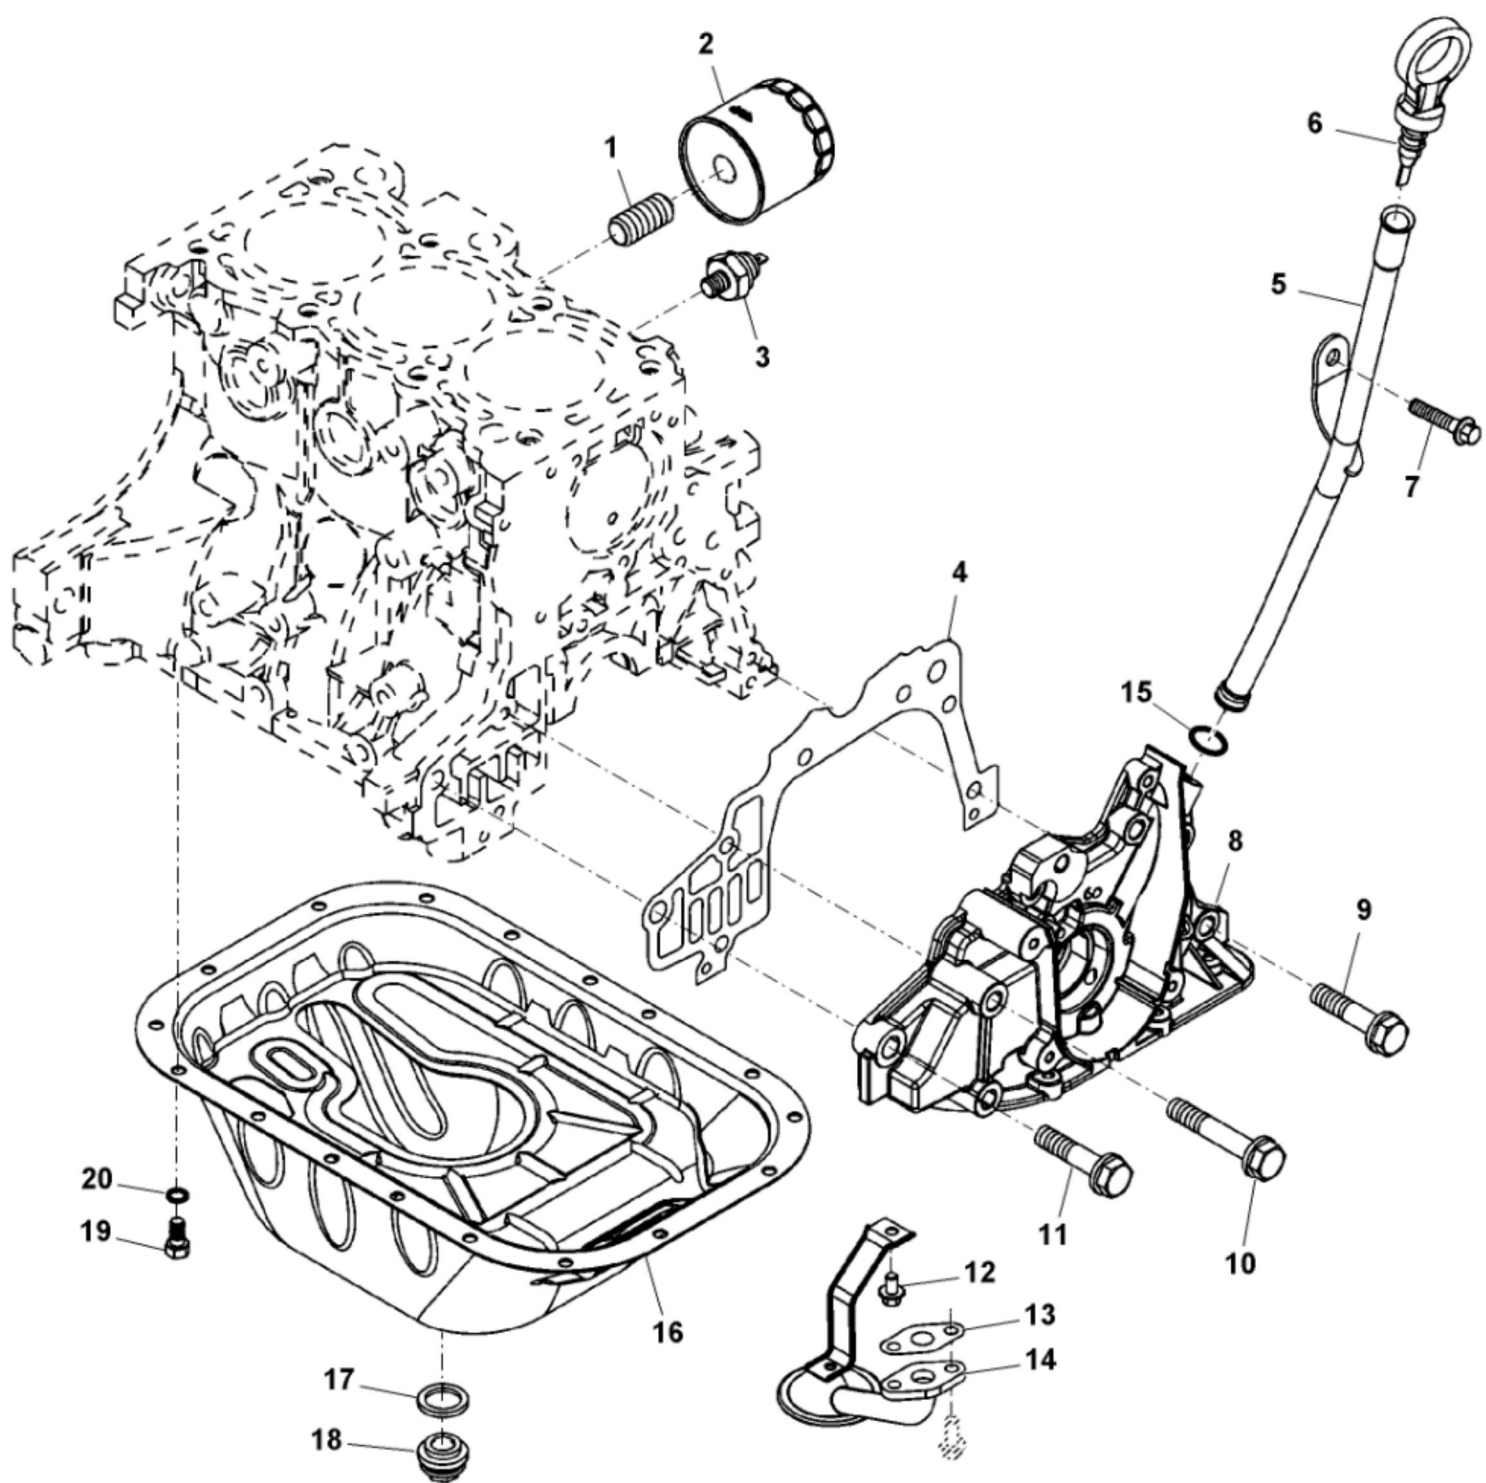

MX296832

KEY	PART NO.	PART NAME	QTY	REMARKS
1	19M7797	SCREW	17	M6 X 40
2	MIU12610	VALVE	6	Exhaust
3	MIA11703	CAMSHAFT	1	
4	MIU12604	GEAR	1	
5	MIU12603	FLANGE	1	
6	19M8736	SCREW	4	M6 X 20
7	MIU12601	NIUT	1	
8	MIU12600	GEAR	1	
9	MIU12599	BOLT	1	
10	MIU12499	V-BELT	1	
11	MIA11700	PULLEY	1	
12	19M8320	SCREW	1	M10 X 45
13	MIU12611	VALVE	6	Intake
14	24M7054	WASHER	6	6.400 X 12 X 1.600 mm
15	12M7006	LOCK WASHER	6	6 mm
16	19M8329	CAP SCREW	1	M6 X 50
17	MIU12589	COVER	1	Lower
18	19M7933	CAP SCREW	1	M6 X 25
19	19M7775	SCREW	4	M6 X 16
20	MIU12588	COVER	1	Upper
21	MIU12591	SNAP RING	1	
22	MIU12596	WASHER	1	
23	MIU12597	RING	1	
24	MIU12598	GEAR	1	
25	MIA11701	GEAR	1	
26	MIA11702	CAMSHAFT	1	
27	MIU12788	SHIM	1	2.18 MM
27	MIU12789	SHIM	1	2.24 MM
27	MIU12790	SHIM	1	2.30 MM
27	MIU12791	SHIM	1	2.36 MM
27	MIU12792	SHIM	1	2.42 MM
27	MIU12793	SHIM	1	2.46 MM
27	MIU12794	SHIM	1	2.50 MM
27	MIU12795	SHIM	1	2.56 MM
27	MIU12798	SHIM	1	2.62 MM

KEY	PART NO.	PART NAME	QTY	REMARKS
27	MIU12799	SHIM	1	2.68 MM
27	MIU12800	SHIM	1	2.74 MM
27	MIU12801	SHIM	1	2.80 MM
28	MIU12605	TAPPET	12	
29	MIU12606	RETAINER	24	
30	MIU12658	SLEEVE	12	
31	MIU12607	SPRING	12	Upper Seat Valve
32	MIU12608	SPRING	12	
33	MIA11704	SEAL KIT	12	
34	MIU12609	SPRING	12	Lower Seat Valve
35	MIU12582	SENSOR	1	
36	19M7865	SCREW	1	M8 X 16

MX296842

KEY	PART NO.	PART NAME	QTY	REMARKS
1	MIA11705	CAP	1	
2	MIU12613	COVER	1	
3	21M7254	SCREW	6	M6 X 16
4	MIU12579	BOLT	8	
5	12M7006	LOCK WASHER	6	6 mm
6	24M7054	WASHER	6	6.400 X 12 X 1.600 mm
7	19M7933	CAP SCREW	5	M6 X 25
8	MIA11699	CYLINDER HEAD	1	
9	MIA12638	COVER	1	SUB FOR MIA11706
10	MIU12614	GASKET	1	
11	MIU12580	WASHER	8	
12	MIU12578	SLEEVE	3	
13	MIU12587	SEAL	1	
14	MIU12586	PLUG	1	
15	19M7865	SCREW	2	M8 X 16