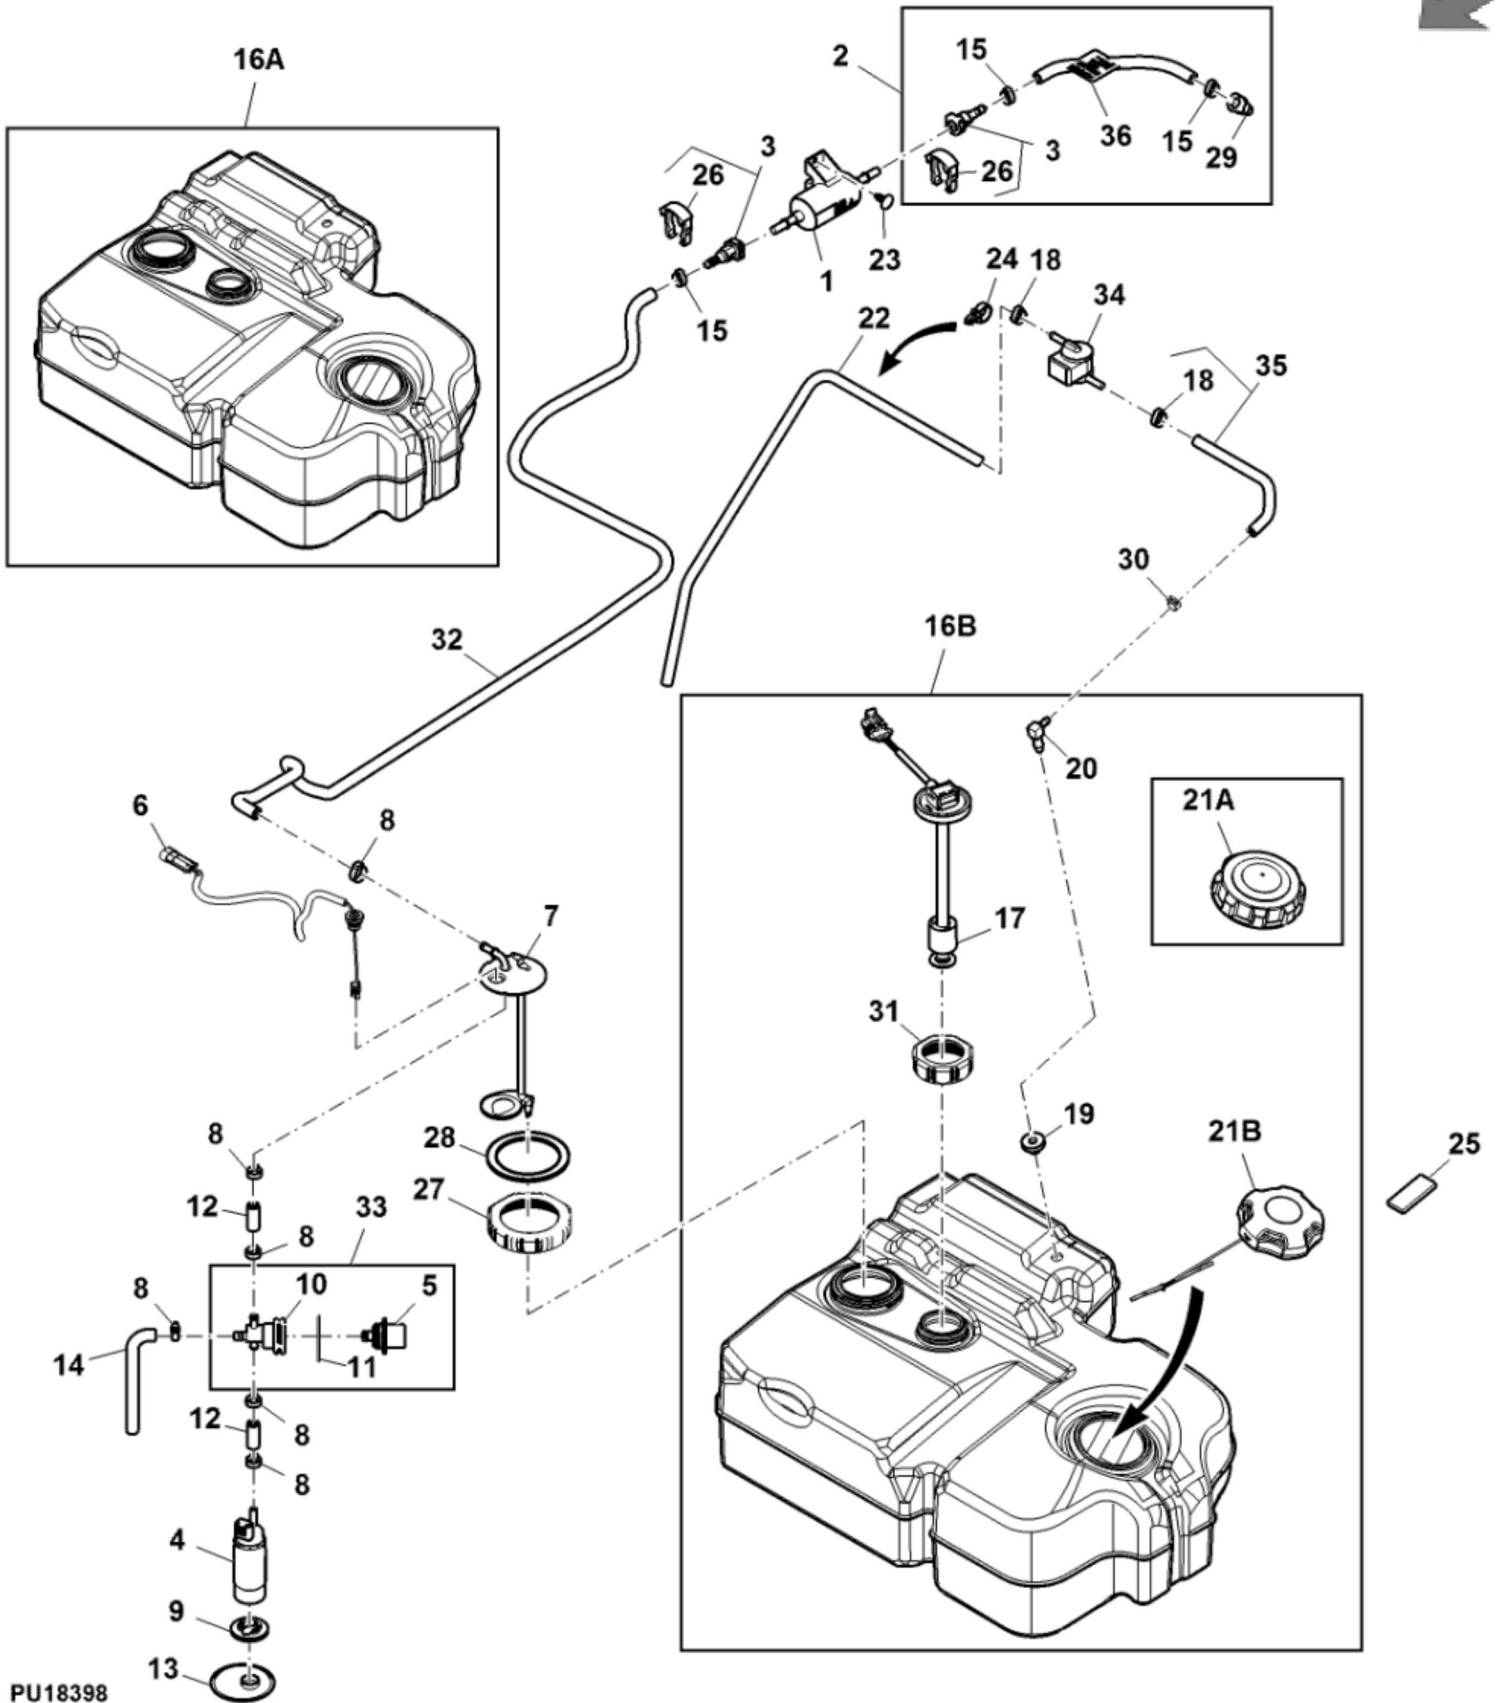

NOTE:

If there is no response to click on the link above, please download the PDF document first and then click on it.

KEY	PART NO.	PART NAME	QTY	REMARKS
1	AM141151	PEDAL	1	Accelerator Assembly
2	M143493	BUSHING	2	
3	24M7096	WASHER	1	10.500 X 18 X 1.600 mm
4	M147618	RETAINER	1	SUB FOR M77312
5	AM142111	CABLE	1	NLA; ORDER AM144985
5	AM144985	CABLE	1	Gas Throttle
6	M117459	CLIP	1	
7	M159745	BRACKET	1	Cable Mount
8	RE515416	SCREW	2	M6 X 16
9	M1A13084	ARM	1	INCLUDES AM138402; SUB FOR AM140243; Throttle
10	M80082	NUT	1	
11	M75239	EXTENSION SPRING	1	
12	03M7258	BOLT	1	M8 X 70
13	14M7298	FLANGE NUT	1	M8
14	VG12244	NUT	1	
15	AM138402	BALL BEARING	1	(Not Illustrated)

KEY	PART NO.	PART NAME	QTY	Serial No.	REMARKS
1	AM117584	FUEL FILTER	1		High Pressure Fuel
2	AM147224	FUEL LINE	1		SUB FOR AM140573; With Label
3	AM140689	FITTING	2		
4	AM136612	FUEL PUMP	1		ALSO ORDER M156455; High Pressure Fuel
5	AM146133	REGULATOR	1		SUB FOR AM137056
6	AM147568	WIRING HARNESS	1		ORDER AM147749; SUB FOR AM137548
6	AM147749	WIRING HARNESS	1		Fuel Pump
7	AM141195	HANGER	1		ORDER AM144671
7	AM148463	HANGER	1		SUB FOR AM144671
8	M174818	HOSE CLAMP	6		SUB FOR APPL TY22462, M147408 AND M156207
9	M156455	GROMMET	1		Fuel Pump Isolator
10	M158070	HOUSING	1		
11	M158071	CLIP	1		
12	M158072	HOSE	2		
13	M161799	FUEL FILTER	1		
14	UC13383	HOSE	1		SUB FOR M163386; Return
15	M156207	HOSE CLAMP	3		
16A	AM142328	FUEL PICKUP	1		ORDER AM142332
16B	AM145920	FUEL TANK	1		SUB FOR AM142332
17	AM142388	LEVEL GAUGE	1		ORDER AM144939; Electric
17	AM144939	LEVEL GAUGE	1		
18	N194814	HOSE CLAMP	2		
19	M132706	BUSHING	1		Rubber
20	M80357	ELBOW FITTING	1		
21A	VGA10167	CAP	1	_____100144	
21B	AM146138	CAP	1	100145-_____	Fuel W/ Internal Tether
22	HOSE	1		CTL 890 mm, MF M175324
23	GX10571	PLUG	2		
24	M117459	CLIP	1		
25	M138850	PAD	3		
26	M155197	RETAINER	2		
27	M157443	CAP	1		
28	M176923	GASKET	1		SUB FOR M158068
29	M158076	HOSE FITTING	1		
30	R56101	CLIP	1		SUB FOR M68342; Hose, Red