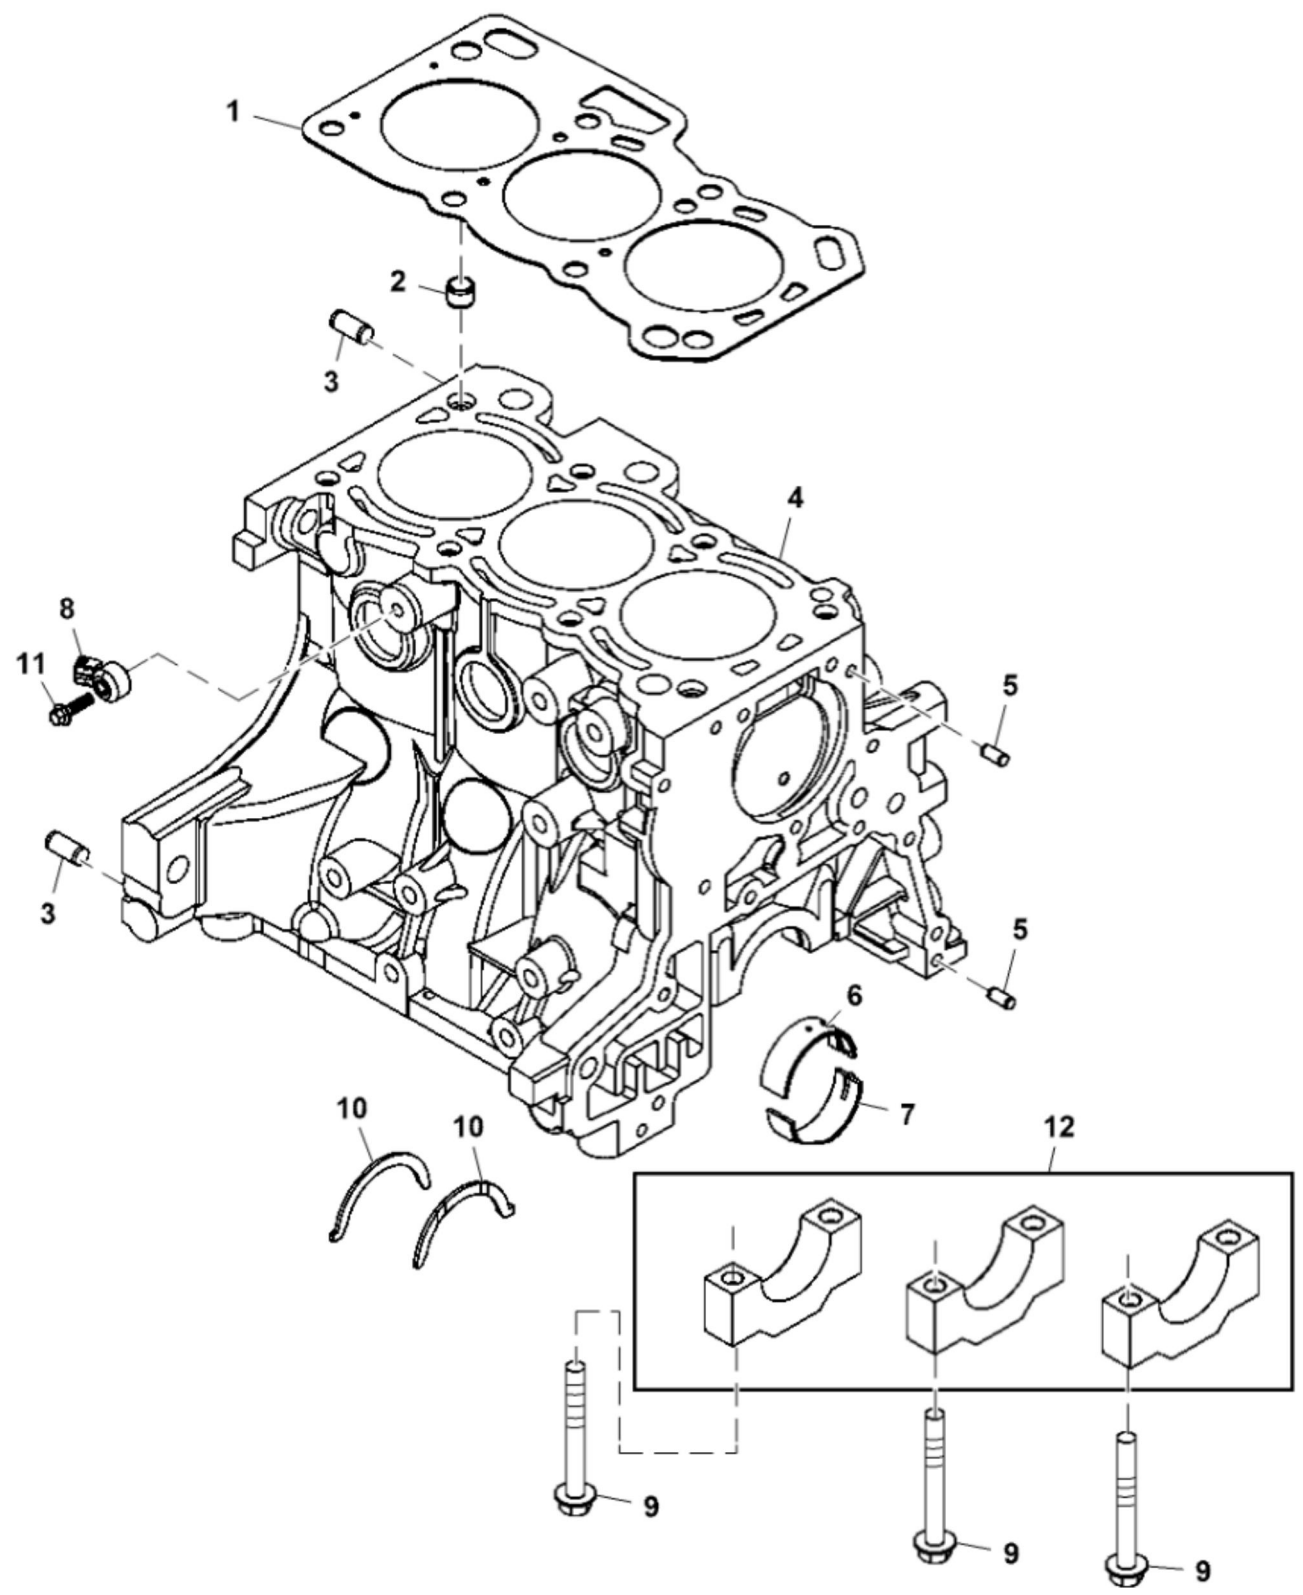

MX296830

KEY	PART NO.	PART NAME	QTY	Serial No.	REMARKS
1	MIA12414	GASOLINE ENGINE	1	____-080000	ORDER MIA12631
1	MIA12631	GASOLINE ENGINE	1	080001-_____	

PU21553

KEY	PART NO.	PART NAME	QTY	REMARKS
1	MIA11698	GASKET	1	
2	MIU12575	DOWEL PIN	2	
3	MIU12577	DOWEL PIN	2	
4	MIA11695	CYLINDER BLOCK	1	INCLUDES (8) MIU12691
5	MIU12574	PIN	6	
6	MIU12655	BEARING	4	Upper main
7	MIU12656	BEARING	4	Lower main
8	MIA11696	SENSOR	1	
9	MIU12691	BOLT	8	
10	MIU12654	THRUST WASHER	2	
11	19M7868	SCREW	1	M8 X 30
12	MIA12358	BEARING KIT	4	
13	MIU12678	BOLT	1	(Not Illustrated)

PU11857

KEY	PART NO.	PART NAME	QTY	REMARKS
1	MIA11712	CONNECTING ROD	3	
2	MIU12617	PISTON RING	3	ORDER MIA12357
3	MIU12618	PISTON RING	3	ORDER MIA12357
4	MIA11707	PISTON RING KIT	3	ORDER MIA12357
5	MIU12616	PISTON	3	
6	MIU12620	PISTON PIN	3	
7	MIU12619	BEARING	6	ORDER MIU13997
7	MIU13997	BEARING	1	Set Of 6
8	MIA12357	PISTON RING KIT	3	
9	19M7783	SCREW	1	(Not Illustrated) M10 X 16
10	14M7299	FLANGE NUT	1	(Not Illustrated) M12

PU07743

KEY	PART NO.	PART NAME	QTY	REMARKS
1	19M7813	BOLT	1	
2	19M7787	BOLT	3	
3	MIU12669	BRACKET	1	
4	37M7458	SCREW	2	M6 X 12
5	MIA11672	PROXIMITY SENSOR	1	Crank Position
6	37M7457	SCREW	1	M6 X 16
7	MIU14021	PLATE	1	Backing
8	MIA11727	SEAL	1	
9	MIU12628	BRACKET	1	
10	MIU12574	PIN	2	
11	19M7866	SCREW	5	M8 X 20

MX296842

KEY	PART NO.	PART NAME	QTY	REMARKS
1	MIA11705	CAP	1	
2	MIU12613	COVER	1	
3	21M7254	SCREW	6	M6 X 16
4	MIU12579	BOLT	8	
5	12M7006	LOCK WASHER	6	6 mm
6	24M7054	WASHER	6	6.400 X 12 X 1.600 mm
7	19M7933	CAP SCREW	5	M6 X 25
8	MIA11699	CYLINDER HEAD	1	
9	MIA12638	COVER	1	SUB FOR MIA11706
10	MIU12614	GASKET	1	
11	MIU12580	WASHER	8	
12	MIU12578	SLEEVE	3	
13	MIU12587	SEAL	1	
14	MIU12586	PLUG	1	
15	19M7865	SCREW	2	M8 X 16