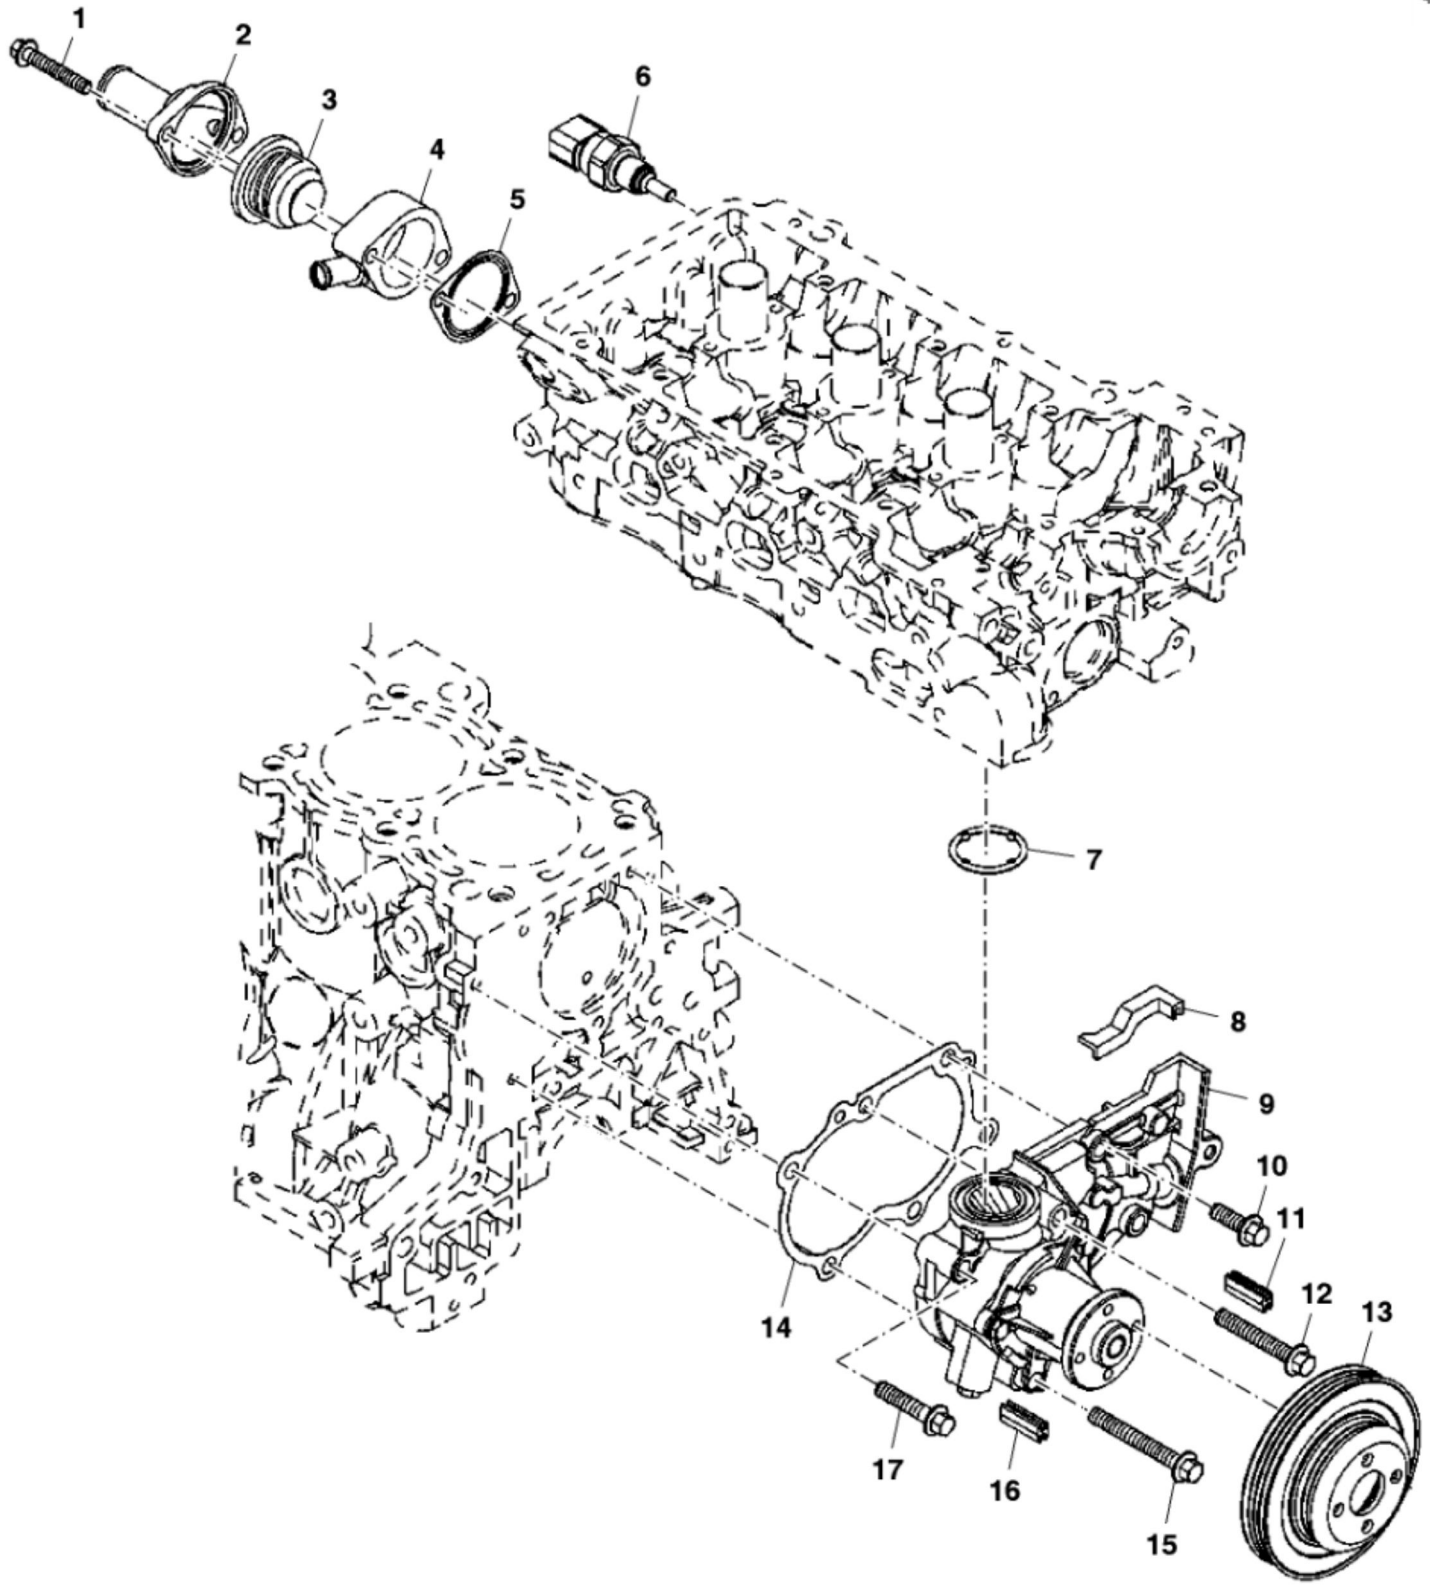

PU07743

KEY	PART NO.	PART NAME	QTY	REMARKS
1	19M7813	BOLT	1	
2	19M7787	BOLT	3	
3	MIU12669	BRACKET	1	
4	37M7458	SCREW	2	M6 X 12
5	MIA11672	PROXIMITY SENSOR	1	Crank Position
6	37M7457	SCREW	1	M6 X 16
7	MIU14021	PLATE	1	Backing
8	MIA11727	SEAL	1	
9	MIU12628	BRACKET	1	
10	MIU12574	PIN	2	
11	19M7866	SCREW	5	M8 X 20

KEY	PART NO.	PART NAME	QTY	REMARKS
27	MIU12799	SHIM	1	2.68 MM
27	MIU12800	SHIM	1	2.74 MM
27	MIU12801	SHIM	1	2.80 MM
28	MIU12605	TAPPET	12	
29	MIU12606	RETAINER	24	
30	MIU12658	SLEEVE	12	
31	MIU12607	SPRING	12	Upper Seat Valve
32	MIU12608	SPRING	12	
33	MIA11704	SEAL KIT	12	
34	MIU12609	SPRING	12	Lower Seat Valve
35	MIU12582	SENSOR	1	
36	19M7865	SCREW	1	M8 X 16

MX296842

KEY	PART NO.	PART NAME	QTY	REMARKS
1	MIA11705	CAP	1	
2	MIU12613	COVER	1	
3	21M7254	SCREW	6	M6 X 16
4	MIU12579	BOLT	8	
5	12M7006	LOCK WASHER	6	6 mm
6	24M7054	WASHER	6	6.400 X 12 X 1.600 mm
7	19M7933	CAP SCREW	5	M6 X 25
8	MIA11699	CYLINDER HEAD	1	
9	MIA12638	COVER	1	SUB FOR MIA11706
10	MIU12614	GASKET	1	
11	MIU12580	WASHER	8	
12	MIU12578	SLEEVE	3	
13	MIU12587	SEAL	1	
14	MIU12586	PLUG	1	
15	19M7865	SCREW	2	M8 X 16

PU05850

KEY	PART NO.	PART NAME	QTY	REMARKS
1	MIU12627	FITTING	1	
2	AM107423	OIL FILTER	1	
3	MIA11697	PRESSURE SWITCH	1	Pressure
4	MIU12622	GASKET	1	
5	MIA11716	DIPSTICK TUBE	1	
6	MIA11715	DIPSTICK	1	
7	MIU12590	BOLT	2	
8	MIA11708	OIL PUMP INTAKE	1	
9	19M7868	SCREW	3	M8 X 30
10	19M7981	CAP SCREW	2	M8 X 55
11	19M7811	SCREW	1	M10 X 90
12	19M7923	CAP SCREW	1	M6 X 12
13	MIU12625	GASKET	1	
14	MIA11709	STRAINER	1	
15	T74550	O-RING	1	
16	MIA11710	RESERVOIR	1	
17	T105179	WASHER	1	
18	MIU12693	PLUG	1	
19	19M7932	CAP SCREW	17	M8 X 16
20	12M7006	LOCK WASHER	17	6 mm
21	MIU13946	HOSE	1	Not Illustrated; Breather
22	MIU13947	HOSE	1	Not Illustrated; Breather