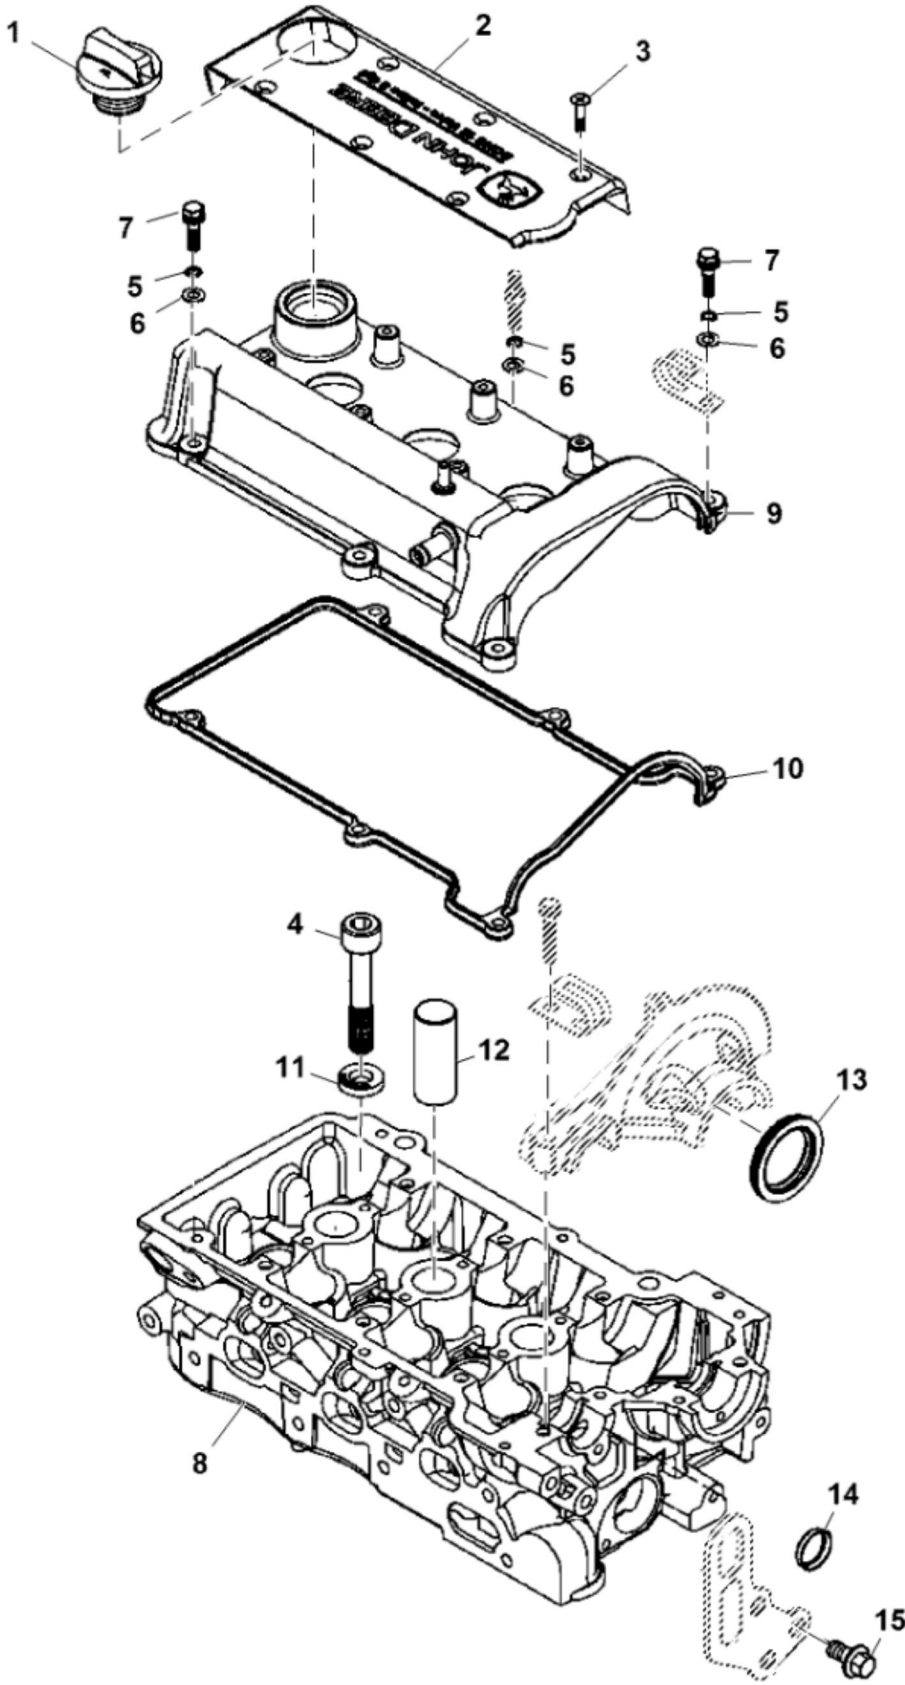

PU07743

KEY	PART NO.	PART NAME	QTY	REMARKS
1	19M7813	BOLT	1	
2	19M7787	BOLT	3	
3	MIU12669	BRACKET	1	
4	37M7458	SCREW	2	M6 X 12
5	MIA11672	PROXIMITY SENSOR	1	Crank Position
6	37M7457	SCREW	1	M6 X 16
7	MIU14021	PLATE	1	Backing
8	MIA11727	SEAL	1	
9	MIU12628	BRACKET	1	
10	MIU12574	PIN	2	
11	19M7866	SCREW	5	M8 X 20

MX296832

KEY	PART NO.	PART NAME	QTY	REMARKS
1	19M7797	SCREW	17	M6 X 40
2	MIU12610	VALVE	6	Exhaust
3	MIA11703	CAMSHAFT	1	
4	MIU12604	GEAR	1	
5	MIU12603	FLANGE	1	
6	19M8736	SCREW	4	M6 X 20
7	MIU12601	NIUT	1	
8	MIU12600	GEAR	1	
9	MIU12599	BOLT	1	
10	MIU12499	V-BELT	1	
11	MIA11700	PULLEY	1	
12	19M8320	SCREW	1	M10 X 45
13	MIU12611	VALVE	6	Intake
14	24M7054	WASHER	6	6.400 X 12 X 1.600 mm
15	12M7006	LOCK WASHER	6	6 mm
16	19M8329	CAP SCREW	1	M6 X 50
17	MIU12589	COVER	1	Lower
18	19M7933	CAP SCREW	1	M6 X 25
19	19M7775	SCREW	4	M6 X 16
20	MIU12588	COVER	1	Upper
21	MIU12591	SNAP RING	1	
22	MIU12596	WASHER	1	
23	MIU12597	RING	1	
24	MIU12598	GEAR	1	
25	MIA11701	GEAR	1	
26	MIA11702	CAMSHAFT	1	
27	MIU12788	SHIM	1	2.18 MM
27	MIU12789	SHIM	1	2.24 MM
27	MIU12790	SHIM	1	2.30 MM
27	MIU12791	SHIM	1	2.36 MM
27	MIU12792	SHIM	1	2.42 MM
27	MIU12793	SHIM	1	2.46 MM
27	MIU12794	SHIM	1	2.50 MM
27	MIU12795	SHIM	1	2.56 MM
27	MIU12798	SHIM	1	2.62 MM

MX296842

KEY	PART NO.	PART NAME	QTY	REMARKS
1	MIA11705	CAP	1	
2	MIU12613	COVER	1	
3	21M7254	SCREW	6	M6 X 16
4	MIU12579	BOLT	8	
5	12M7006	LOCK WASHER	6	6 mm
6	24M7054	WASHER	6	6.400 X 12 X 1.600 mm
7	19M7933	CAP SCREW	5	M6 X 25
8	MIA11699	CYLINDER HEAD	1	
9	MIA12638	COVER	1	SUB FOR MIA11706
10	MIU12614	GASKET	1	
11	MIU12580	WASHER	8	
12	MIU12578	SLEEVE	3	
13	MIU12587	SEAL	1	
14	MIU12586	PLUG	1	
15	19M7865	SCREW	2	M8 X 16