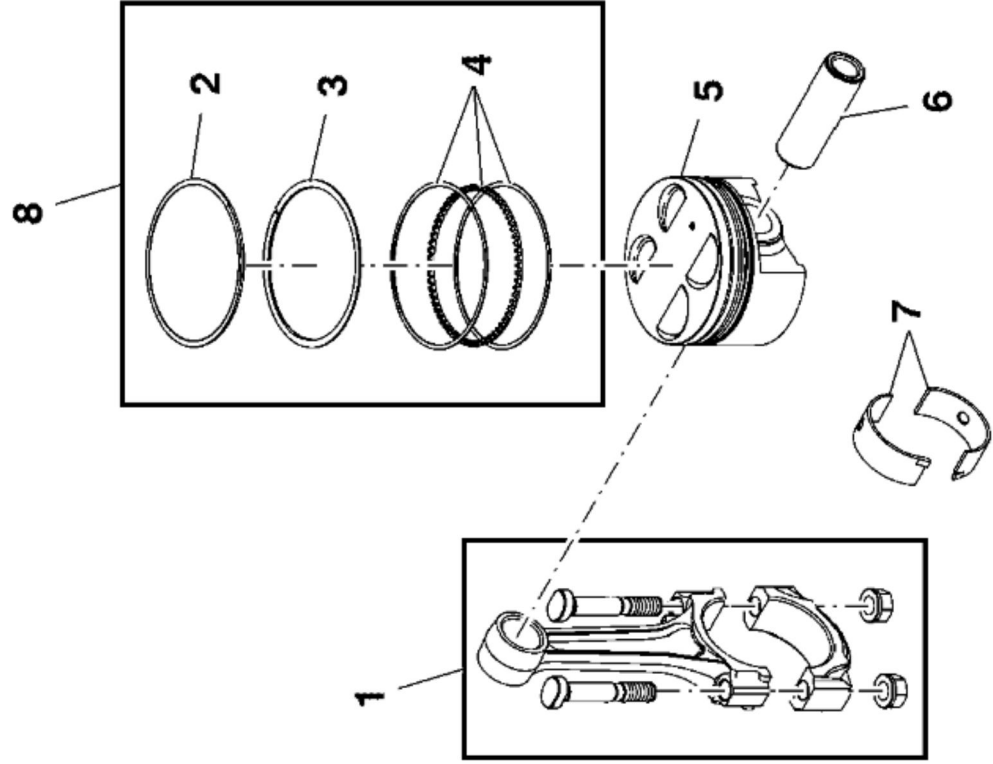

MX296830

KEY	PART NO.	PART NAME	QTY	Serial No.	REMARKS
1	MIA12414	GASOLINE ENGINE	1	____-080000	ORDER MIA12631
1	MIA12631	GASOLINE ENGINE	1	080001-_____	

PU21553

KEY	PART NO.	PART NAME	QTY	REMARKS
1	MIA11698	GASKET	1	
2	MIU12575	DOWEL PIN	2	
3	MIU12577	DOWEL PIN	2	
4	MIA11695	CYLINDER BLOCK	1	INCLUDES (8) MIU12691
5	MIU12574	PIN	6	
6	MIU12655	BEARING	4	Upper main
7	MIU12656	BEARING	4	Lower main
8	MIA11696	SENSOR	1	
9	MIU12691	BOLT	8	
10	MIU12654	THRUST WASHER	2	
11	19M7868	SCREW	1	M8 X 30
12	MIA12358	BEARING KIT	4	
13	MIU12678	BOLT	1	(Not Illustrated)

PU11857

KEY	PART NO.	PART NAME	QTY	REMARKS
1	MIA11712	CONNECTING ROD	3	
2	MIU12617	PISTON RING	3	ORDER MIA12357
3	MIU12618	PISTON RING	3	ORDER MIA12357
4	MIA11707	PISTON RING KIT	3	ORDER MIA12357
5	MIU12616	PISTON	3	
6	MIU12620	PISTON PIN	3	
7	MIU12619	BEARING	6	ORDER MIU13997
7	MIU13997	BEARING	1	Set Of 6
8	MIA12357	PISTON RING KIT	3	
9	19M7783	SCREW	1	(Not Illustrated) M10 X 16
10	14M7299	FLANGE NUT	1	(Not Illustrated) M12

PU07743

KEY	PART NO.	PART NAME	QTY	REMARKS
1	19M7813	BOLT	1	
2	19M7787	BOLT	3	
3	MIU12669	BRACKET	1	
4	37M7458	SCREW	2	M6 X 12
5	MIA11672	PROXIMITY SENSOR	1	Crank Position
6	37M7457	SCREW	1	M6 X 16
7	MIU14021	PLATE	1	Backing
8	MIA11727	SEAL	1	
9	MIU12628	BRACKET	1	
10	MIU12574	PIN	2	
11	19M7866	SCREW	5	M8 X 20

NOTE:

If there is no response to click on the link above, please download the PDF document first and then click on it.

KEY	PART NO.	PART NAME	QTY	REMARKS
1	AM141151	PEDAL	1	Accelerator Assembly
2	M143493	BUSHING	2	
3	24M7096	WASHER	1	10.500 X 18 X 1.600 mm
4	M147618	RETAINER	1	SUB FOR M77312
5	AM142111	CABLE	1	NLA; ORDER AM144985
5	AM144985	CABLE	1	Gas Throttle
6	M117459	CLIP	1	
7	M159745	BRACKET	1	Cable Mount
8	RE515416	SCREW	2	M6 X 16
9	M1A13084	ARM	1	INCLUDES AM138402; SUB FOR AM140243; Throttle
10	M80082	NUT	1	
11	M75239	EXTENSION SPRING	1	
12	03M7258	BOLT	1	M8 X 70
13	14M7298	FLANGE NUT	1	M8
14	VG12244	NUT	1	
15	AM138402	BALL BEARING	1	(Not Illustrated)