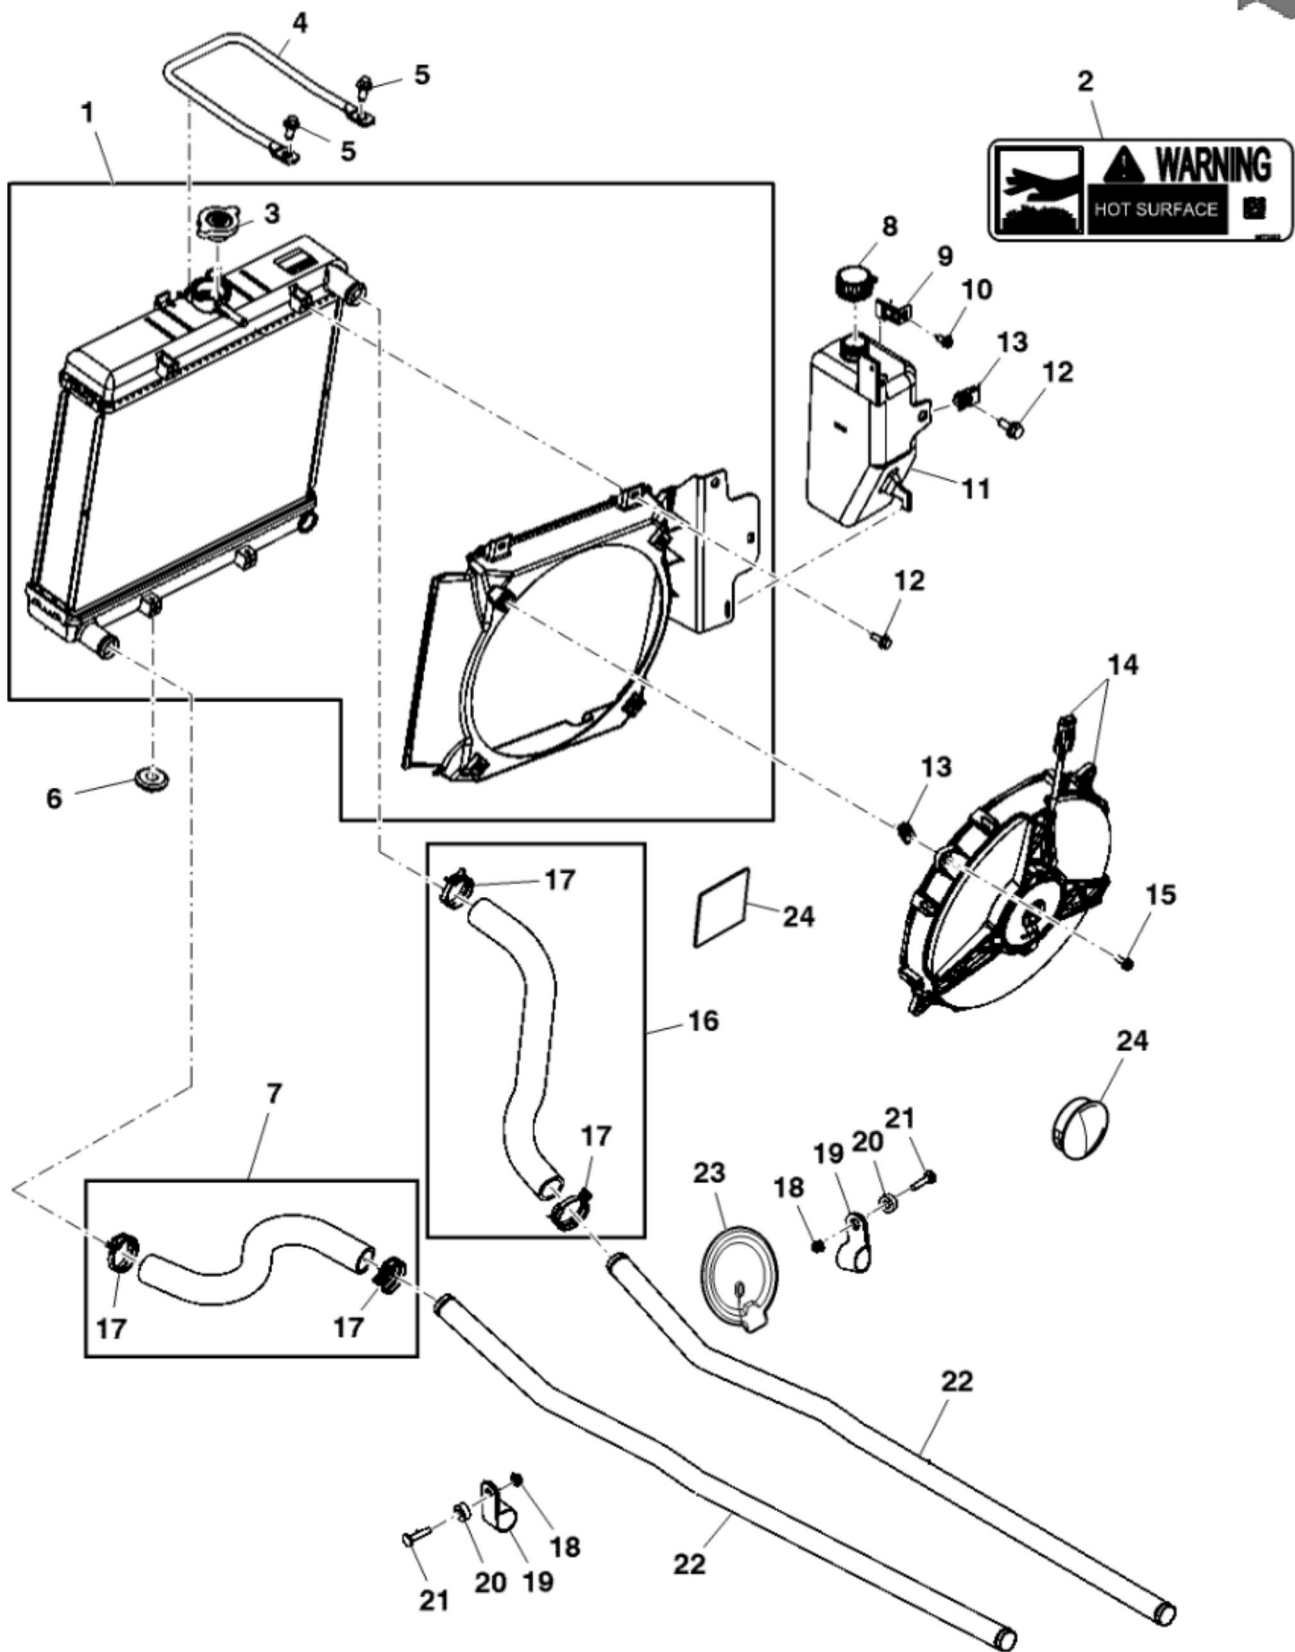

MX296842

KEY	PART NO.	PART NAME	QTY	REMARKS
1	MIA11705	CAP	1	
2	MIU12613	COVER	1	
3	21M7254	SCREW	6	M6 X 16
4	MIU12579	BOLT	8	
5	12M7006	LOCK WASHER	6	6 mm
6	24M7054	WASHER	6	6.400 X 12 X 1.600 mm
7	19M7933	CAP SCREW	5	M6 X 25
8	MIA11699	CYLINDER HEAD	1	
9	MIA12638	COVER	1	SUB FOR MIA11706
10	MIU12614	GASKET	1	
11	MIU12580	WASHER	8	
12	MIU12578	SLEEVE	3	
13	MIU12587	SEAL	1	
14	MIU12586	PLUG	1	
15	19M7865	SCREW	2	M8 X 16

PU05850

KEY	PART NO.	PART NAME	QTY	REMARKS
1	MIU12627	FITTING	1	
2	AM107423	OIL FILTER	1	
3	MIA11697	PRESSURE SWITCH	1	Pressure
4	MIU12622	GASKET	1	
5	MIA11716	DIPSTICK TUBE	1	
6	MIA11715	DIPSTICK	1	
7	MIU12590	BOLT	2	
8	MIA11708	OIL PUMP INTAKE	1	
9	19M7868	SCREW	3	M8 X 30
10	19M7981	CAP SCREW	2	M8 X 55
11	19M7811	SCREW	1	M10 X 90
12	19M7923	CAP SCREW	1	M6 X 12
13	MIU12625	GASKET	1	
14	MIA11709	STRAINER	1	
15	T74550	O-RING	1	
16	MIA11710	RESERVOIR	1	
17	T105179	WASHER	1	
18	MIU12693	PLUG	1	
19	19M7932	CAP SCREW	17	M8 X 16
20	12M7006	LOCK WASHER	17	6 mm
21	MIU13946	HOSE	1	Not Illustrated; Breather
22	MIU13947	HOSE	1	Not Illustrated; Breather

PU05851

KEY	PART NO.	PART NAME	QTY	REMARKS
1	19M8319	SCREW	2	M8 X 50
2	MIU12668	COVER	1	
3	MIA11731	THERMOSTAT	1	
4	MIU14529	ADAPTER FITTING	1	SUB FOR MIU12667
5	MIU12663	GASKET	1	
6	MIU12581	TEMPERATURE SENSOR	1	
7	MIU12661	O-RING	1	
8	MIU12666	SEAL	1	
9	MIA11730	WATER PUMP	1	
10	19M7867	SCREW	3	M8 X 25
11	MIU12664	SEAL	1	
12	19M7981	CAP SCREW	1	M8 X 55
13	MIU12659	PULLEY	1	
14	MIU12662	GASKET	1	
15	19M8402	CAP SCREW	1	M8 X 65
16	MIU12665	SEAL	1	
17	19M8317	SCREW	3	M8 X 40